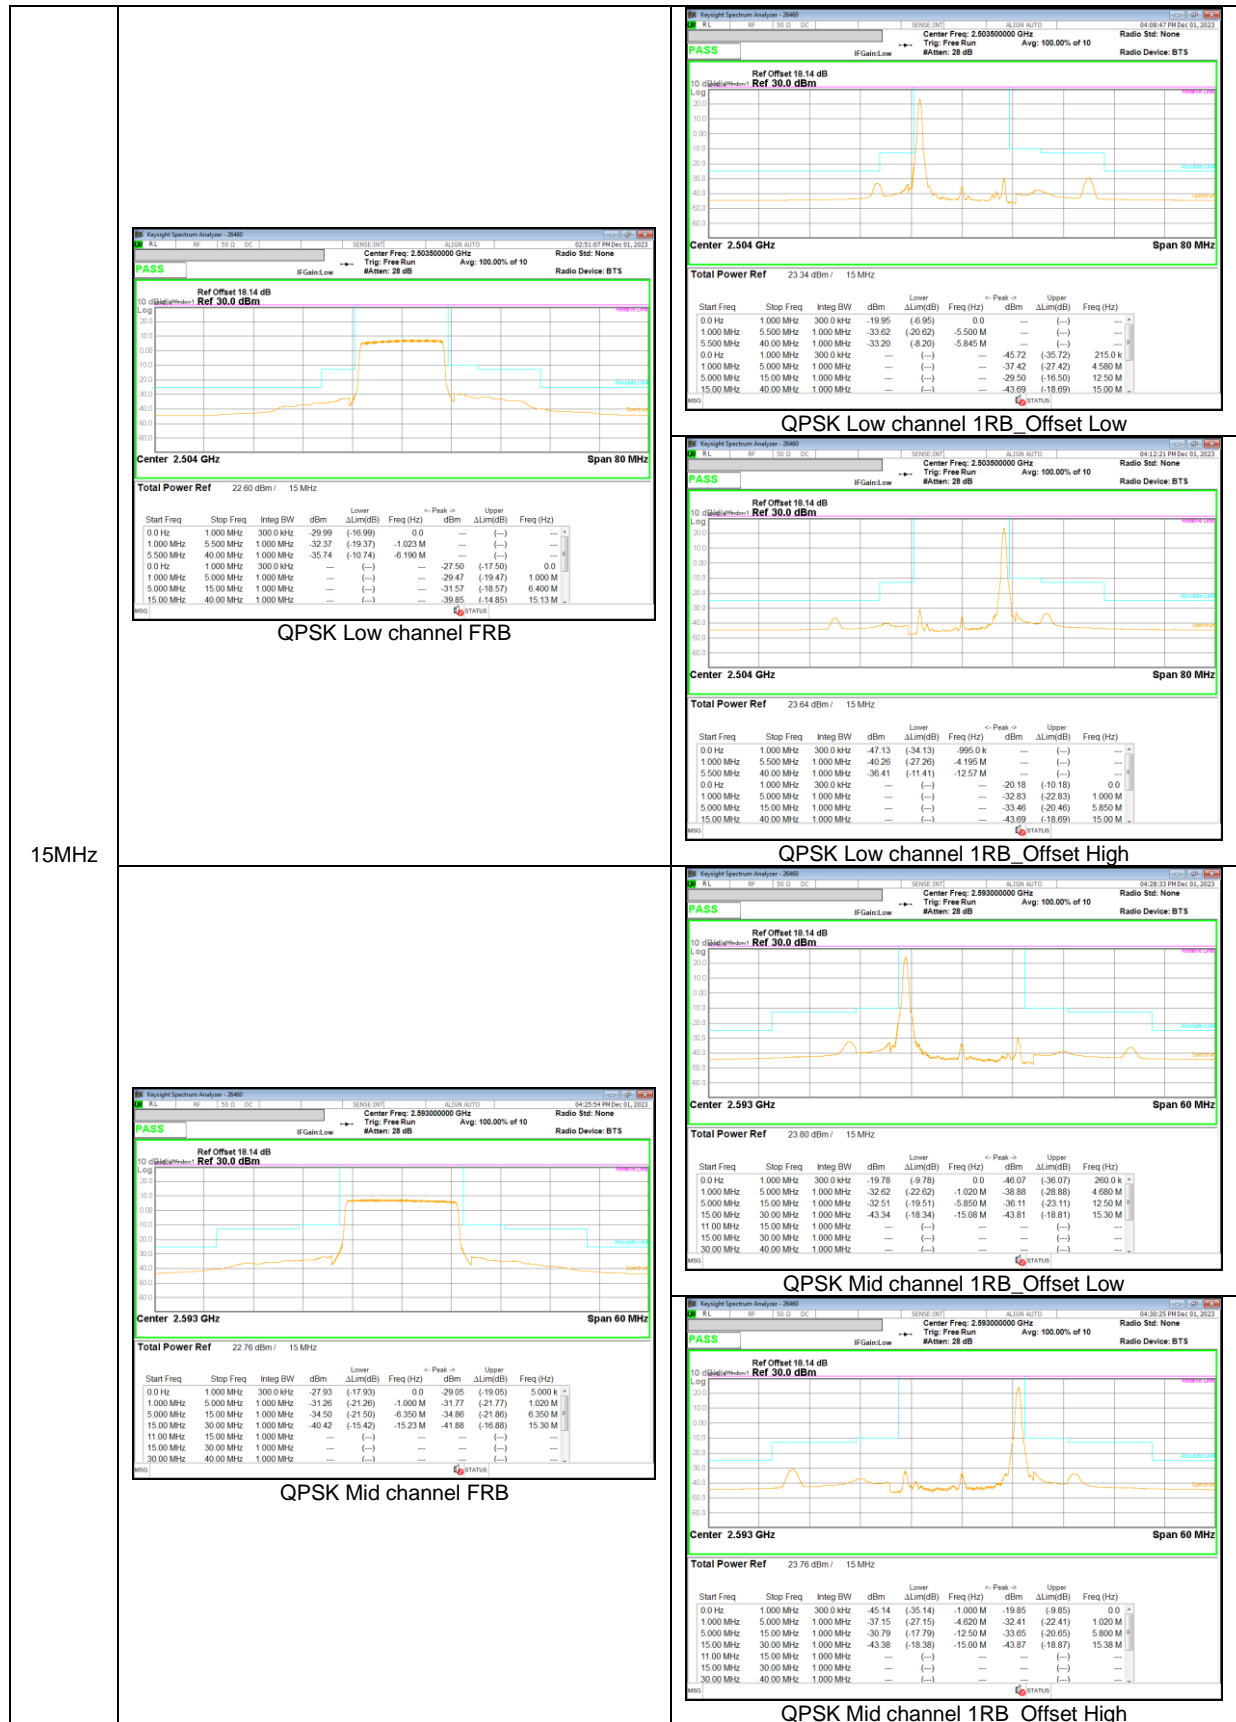

30MHz

15MHz

10MHz

8.4.2. EMISSION MASK RESULTS

LTE Band 41

15MHz