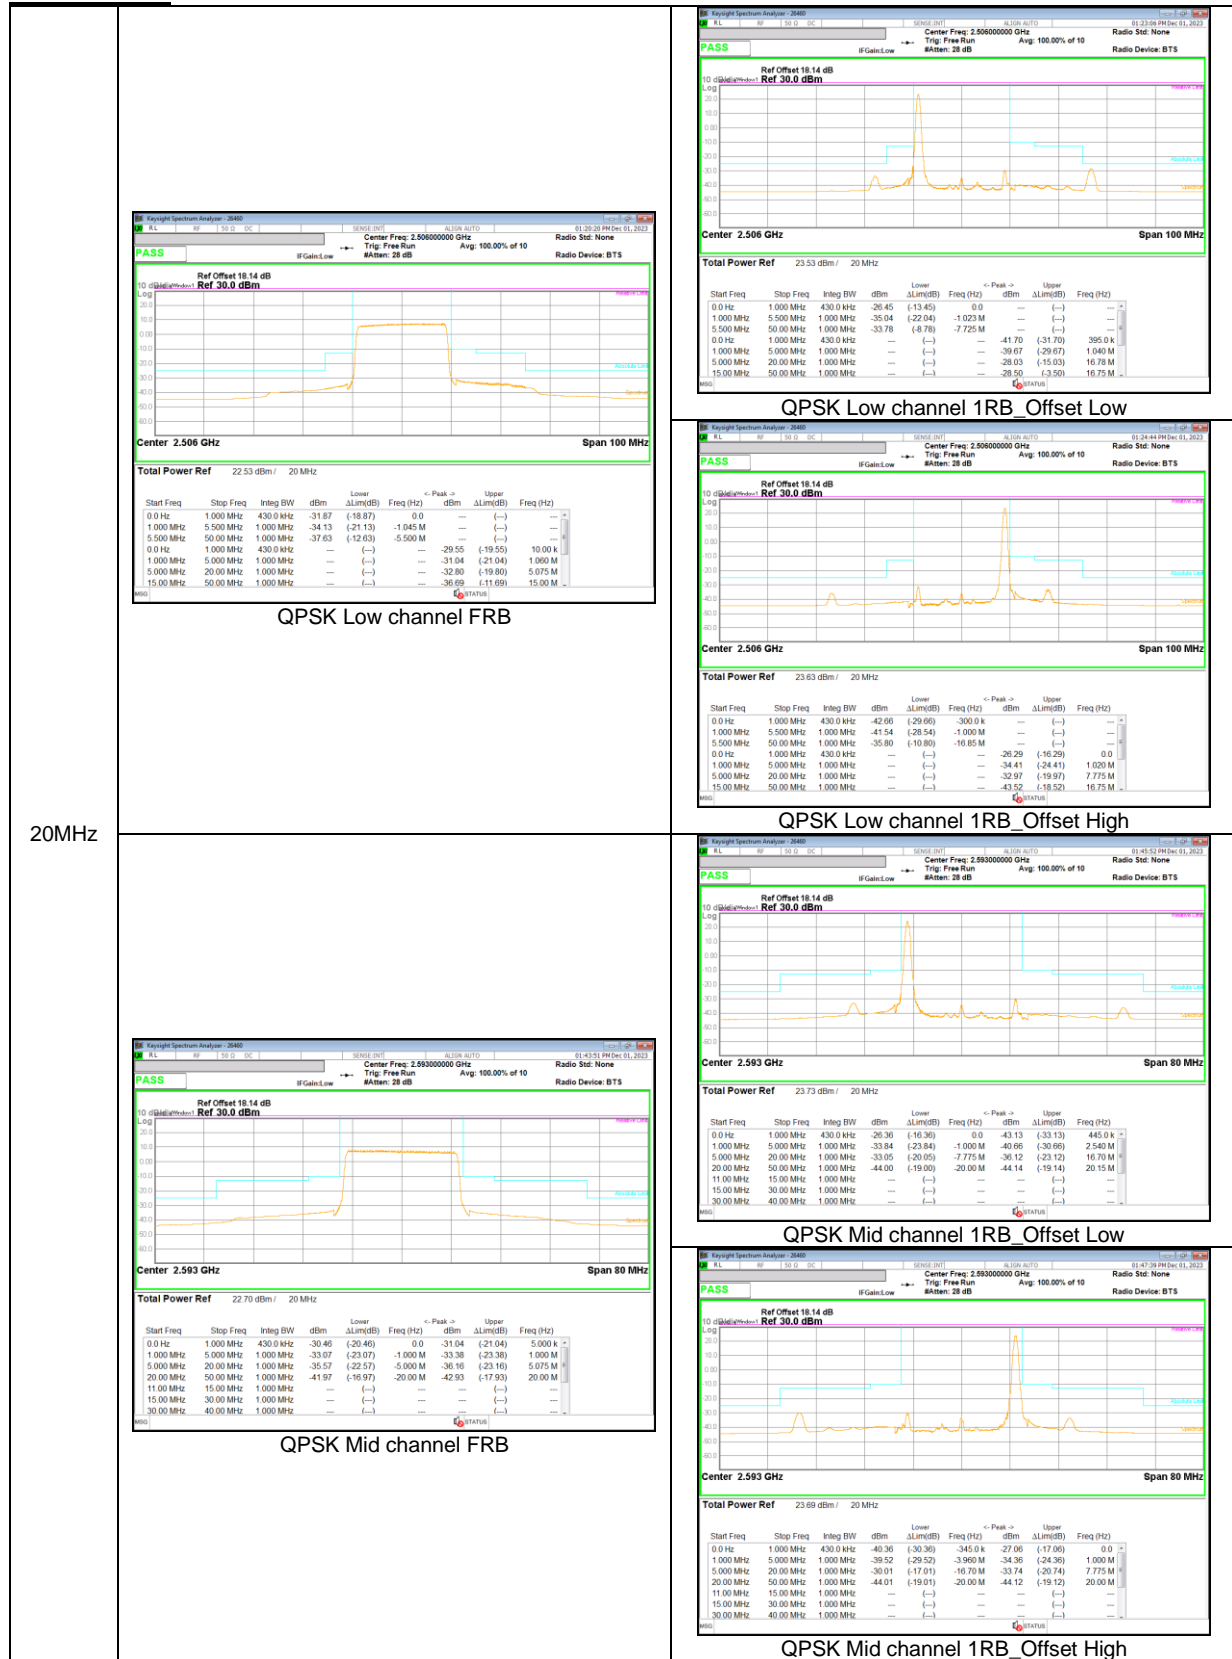

30MHz

15MHz

10MHz

8.4.2. EMISSION MASK RESULTS

LTE Band 41

15MHz