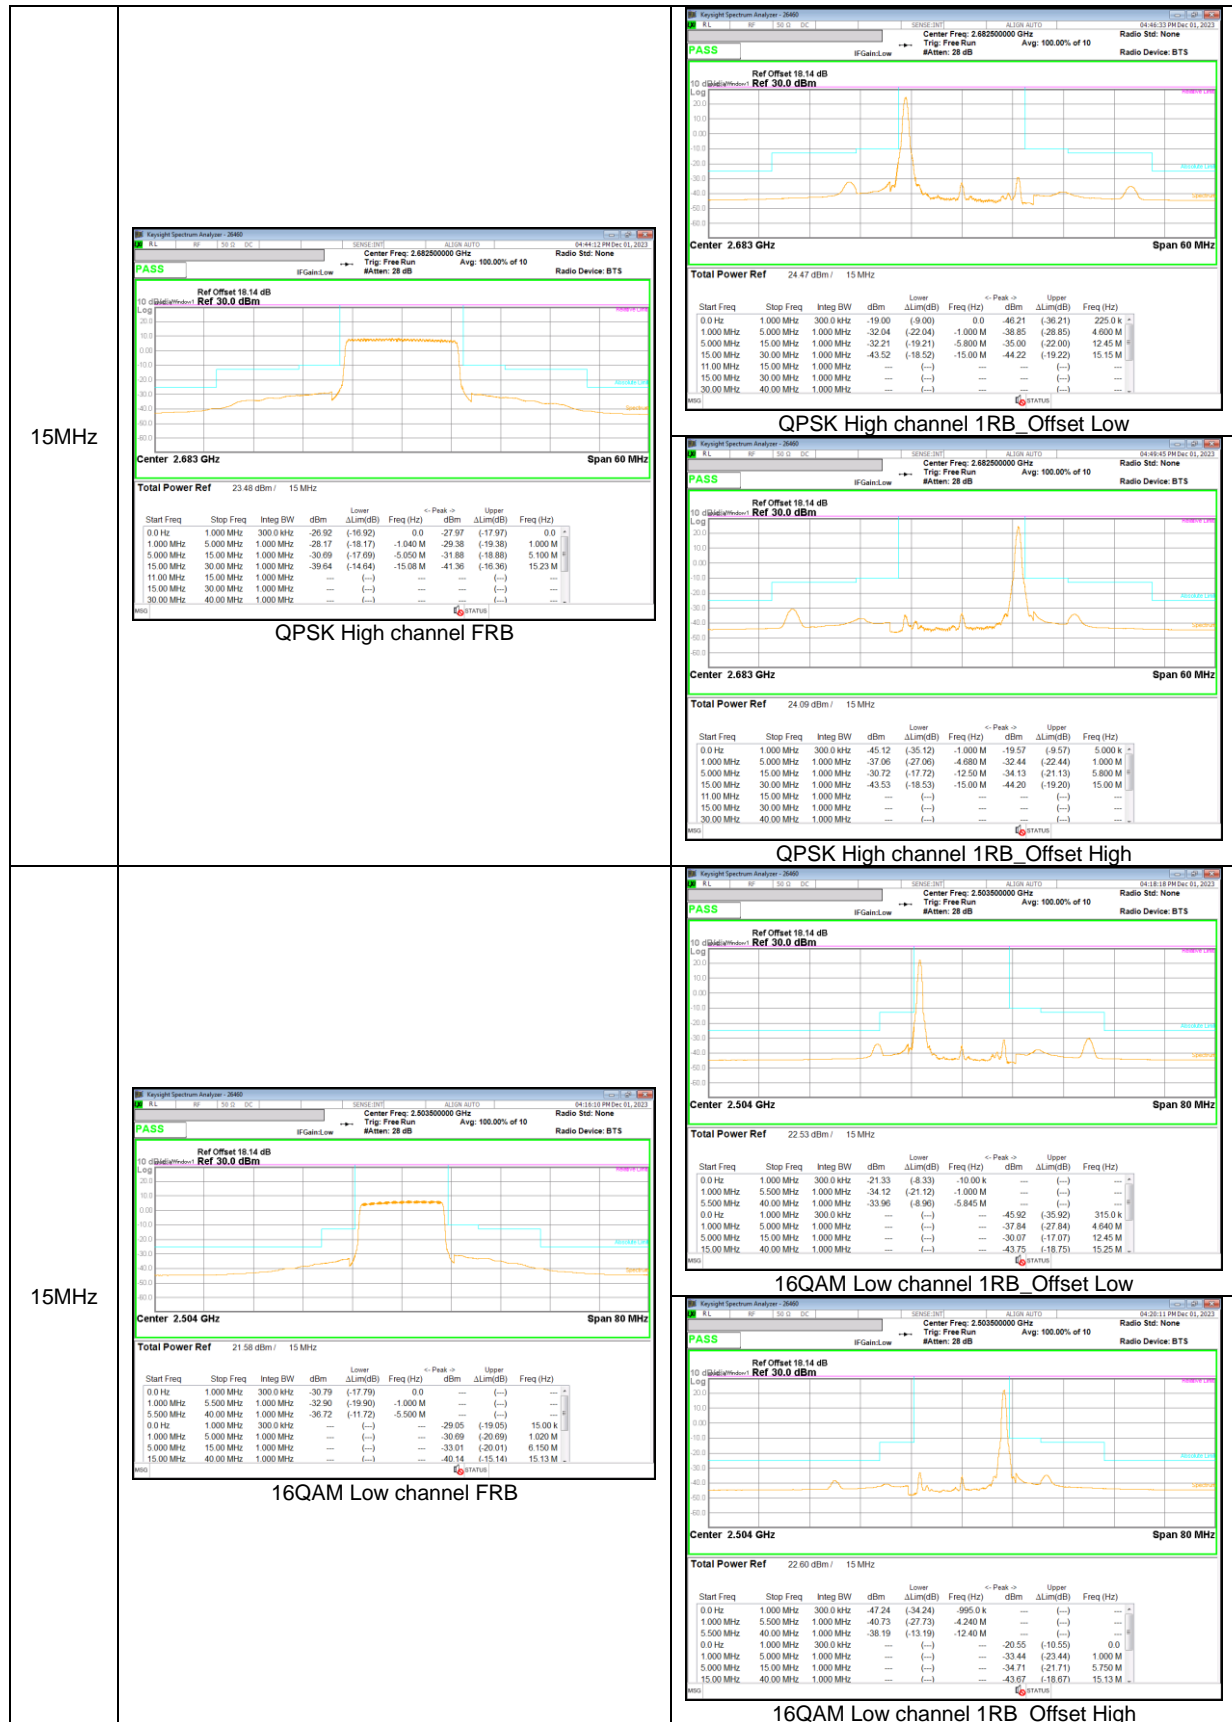

30MHz

15MHz

10MHz

8.4.2. EMISSION MASK RESULTS

LTE Band 41

15MHz