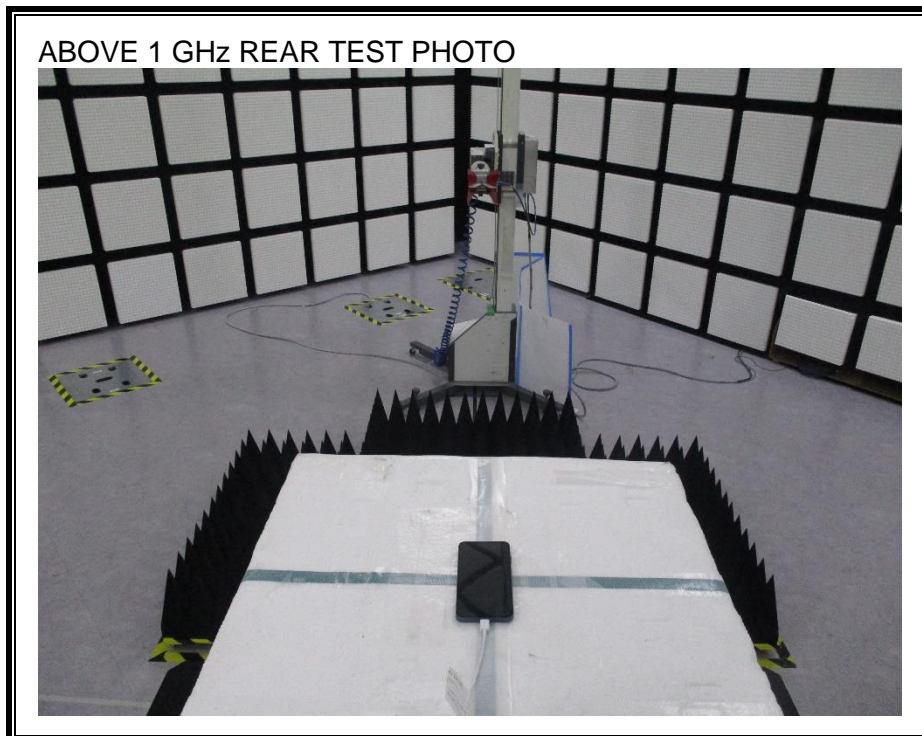

## 1) CONDUCTED RF MEASUREMENT SETUP (DTS, UNII, BLE)

## 2) CONDUCTED RF MEASUREMENT SETUP (Bluetooth)

3) CONDUCTED RF MEASUREMENT SETUP (DFS)

1) CONDUCTED RF MEASUREMENT SETUP (NFC Stability)

## 2. Appendix: UNLICENSED BAND SETUP PHOTOS(Radiated Test)

### 1) RADIATED RF MEASUREMENT SETUP (BELOW 1 GHz)

2) RADIATED RF MEASUREMENT SETUP (ABOVE 1 GHz)

3) RADIATED RF MEASUREMENT SETUP (NFC)

FACE ON TEST PHOTO

FACE OFF TEST PHOTO

4) RADIATED RF MEASUREMENT SET-UP (Axis)