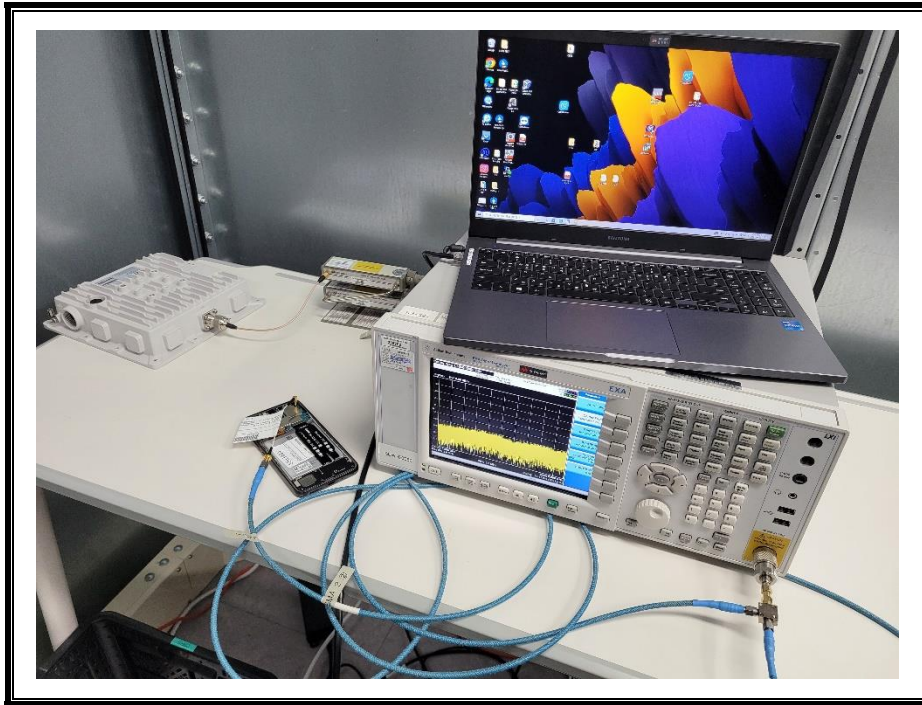

1. Appendix: LICENSED BAND SETUP PHOTOS(Conducted Test)

1) CONDUCTED RF MEASUREMENT SETUP (WWAN)

2) CONDUCTED RF MEASUREMENT SETUP (WWAN Stability)

2. Appendix: LICENSED BAND SETUP PHOTOS(Radiated Test)

1) RADIATED RF MEASUREMENT SETUP (BELOW 1 GHz, include WWAN Receiver mode)

2) RADIATED RF MEASUREMENT SETUP (ABOVE 1 GHz)

3) RADIATED RF MEASUREMENT SETUP (Part 30)

4) RADIATED RF MEASUREMENT SETUP (WWAN Receiver mode)

5) CBRS

6) RADIATED RF MEASUREMENT SET-UP (Axis)

Z AXIS PHOTO

END OF TEST PHOTO