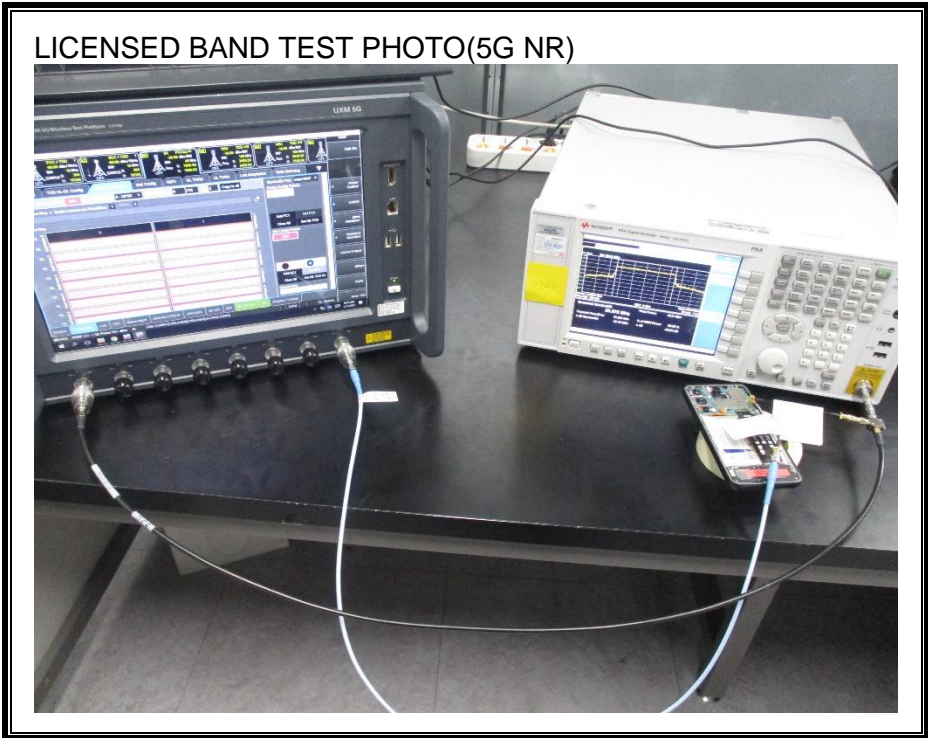

1. Appendix: LICENSED BAND SETUP PHOTOS(Conducted Test)

1) CONDUCTED RF MEASUREMENT SETUP (WWAN)

2) CONDUCTED RF MEASUREMENT SETUP (WWAN Stability)

2. Appendix: LICENSED BAND SETUP PHOTOS(Radiated Test)

1) RADIATED RF MEASUREMENT SETUP (BELOW 1 GHz, include WWAN Receiver mode)

END OF TEST PHOTO