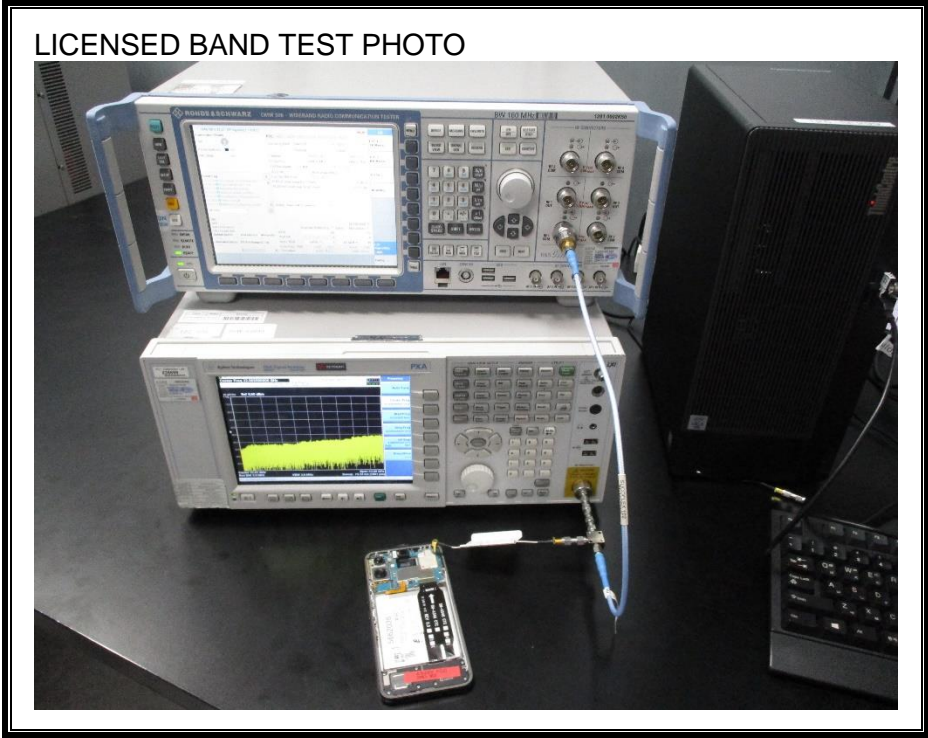

1. Appendix: LICENSED BAND SETUP PHOTOS(Conducted Test)

1) CONDUCTED RF MEASUREMENT SETUP (WWAN)

2) CONDUCTED RF MEASUREMENT SETUP (WWAN Stability)

2. Appendix: LICENSED BAND SETUP PHOTOS(Radiated Test)

1) RADIATED RF MEASUREMENT SETUP (BELOW 1 GHz, include WWAN Receiver mode)

2) RADIATED RF MEASUREMENT SETUP (ABOVE 1 GHz)

3) RADIATED RF MEASUREMENT SETUP (Part 30)

4) RADIATED RF MEASUREMENT SETUP (WWAN Receiver mode)

5) CBRS

6) RADIATED RF MEASUREMENT SET-UP (Axis)

Z AXIS PHOTO

END OF TEST PHOTO