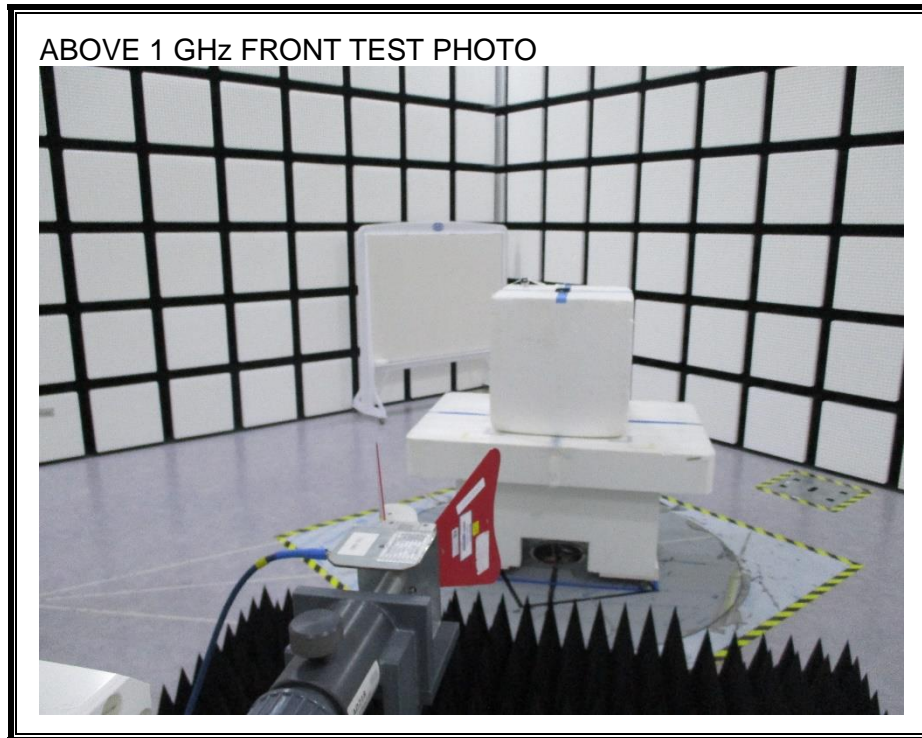

1. Appendix: LICENSED BAND SETUP PHOTOS(Conducted Test)

1) CONDUCTED RF MEASUREMENT SETUP (WWAN)

2) CONDUCTED RF MEASUREMENT SETUP (WWAN Stability)

2. Appendix: LICENSED BAND SETUP PHOTOS(Radiated Test)

1) RADIATED RF MEASUREMENT SETUP (BELOW 1 GHz, include WWAN Receiver mode)

2) RADIATED RF MEASUREMENT SETUP (ABOVE 1 GHz)

3) RADIATED RF MEASUREMENT SETUP (Part 30)

4) RADIATED RF MEASUREMENT SETUP (WWAN Receiver mode)

5) CBRS

6) RADIATED RF MEASUREMENT SET-UP (Axis)

Z AXIS PHOTO

END OF TEST PHOTO