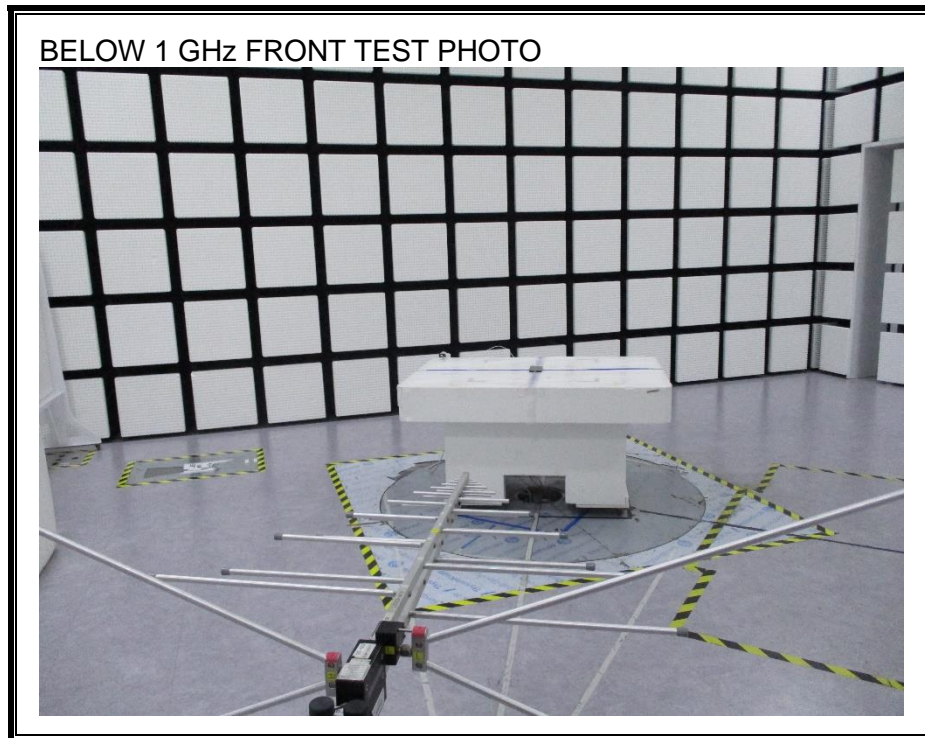

1. Appendix: LICENSED BAND SETUP PHOTOS(Conducted Test)

1) CONDUCTED RF MEASUREMENT SETUP (WWAN)

2) CONDUCTED RF MEASUREMENT SETUP (WWAN Stability)

2. Appendix: LICENSED BAND SETUP PHOTOS(Radiated Test)

1) RADIATED RF MEASUREMENT SETUP (BELOW 1 GHz, include WWAN Receiver mode)

2) RADIATED RF MEASUREMENT SETUP (ABOVE 1 GHz)

3) RADIATED RF MEASUREMENT SETUP (Part 30)

4) RADIATED RF MEASUREMENT SETUP (WWAN Receiver mode)

5) CBRS

6) RADIATED RF MEASUREMENT SET-UP (Axis)

Z AXIS PHOTO

END OF TEST PHOTO