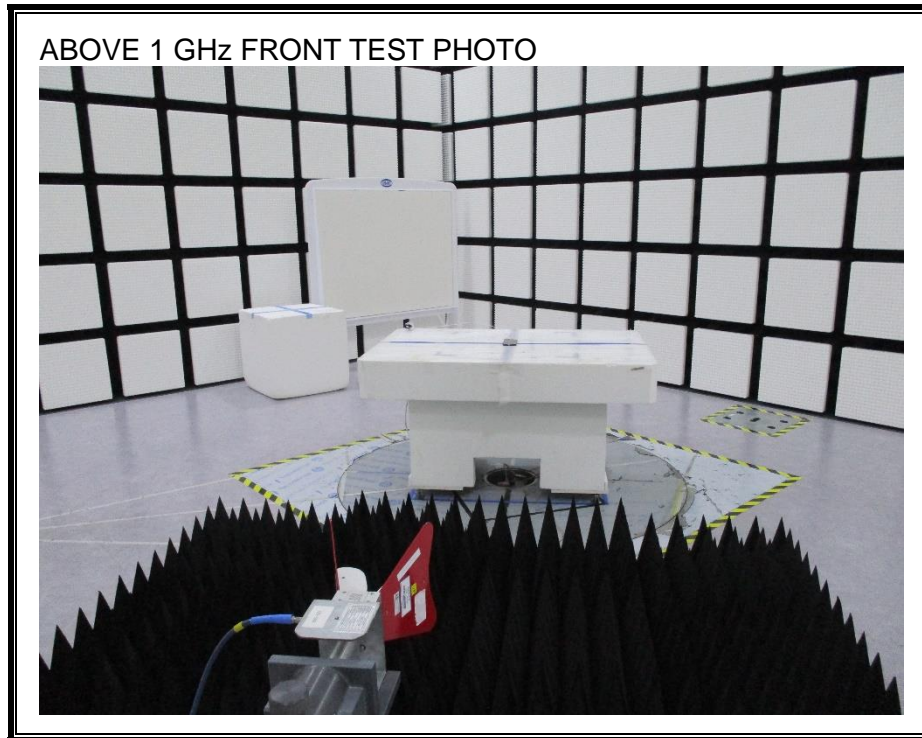

1. Appendix: LICENSED BAND SETUP PHOTOS(Conducted Test)

1) CONDUCTED RF MEASUREMENT SETUP (WWAN)

2) CONDUCTED RF MEASUREMENT SETUP (WWAN Stability)

2. Appendix: LICENSED BAND SETUP PHOTOS(Radiated Test)

1) RADIATED RF MEASUREMENT SETUP (BELOW 1 GHz, include WWAN Receiver mode)

2) RADIATED RF MEASUREMENT SETUP (ABOVE 1 GHz)

3) RADIATED RF MEASUREMENT SETUP (Part 30)

4) RADIATED RF MEASUREMENT SETUP (WWAN Receiver mode)

5) CBRS

6) RADIATED RF MEASUREMENT SET-UP (Axis)

Z AXIS PHOTO

END OF TEST PHOTO