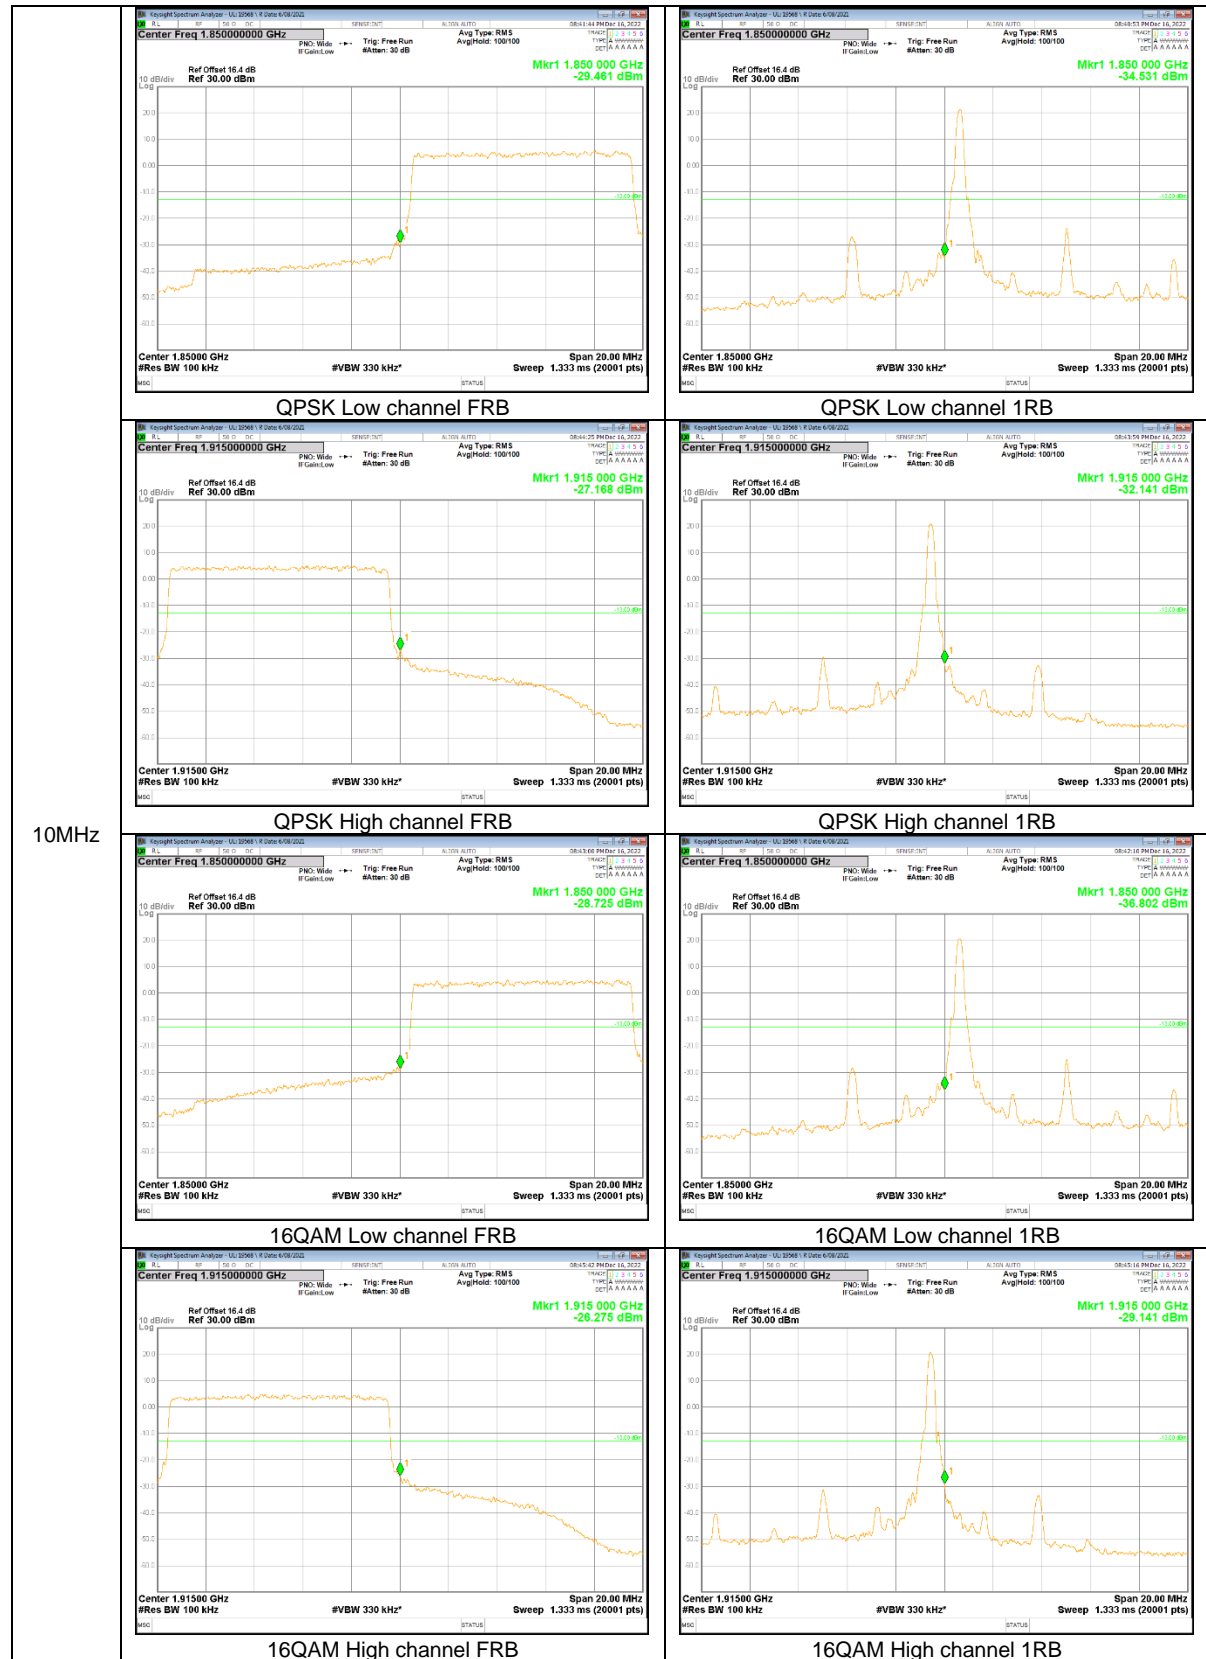

LTE
 Band 13
 10MHz

LTE
 Band 13
 5MHz

LTE Band 14

LTE
 Band 14
 10MHz

LTE
 Band 14
 10MHz

LTE
 Band 14
 5MHz

LTE
 Band 14
 5MHz

LTE Band 25

15MHz

3MHz

LTE Band 26 (Part 22)

15MHz

5MHz

3MHz