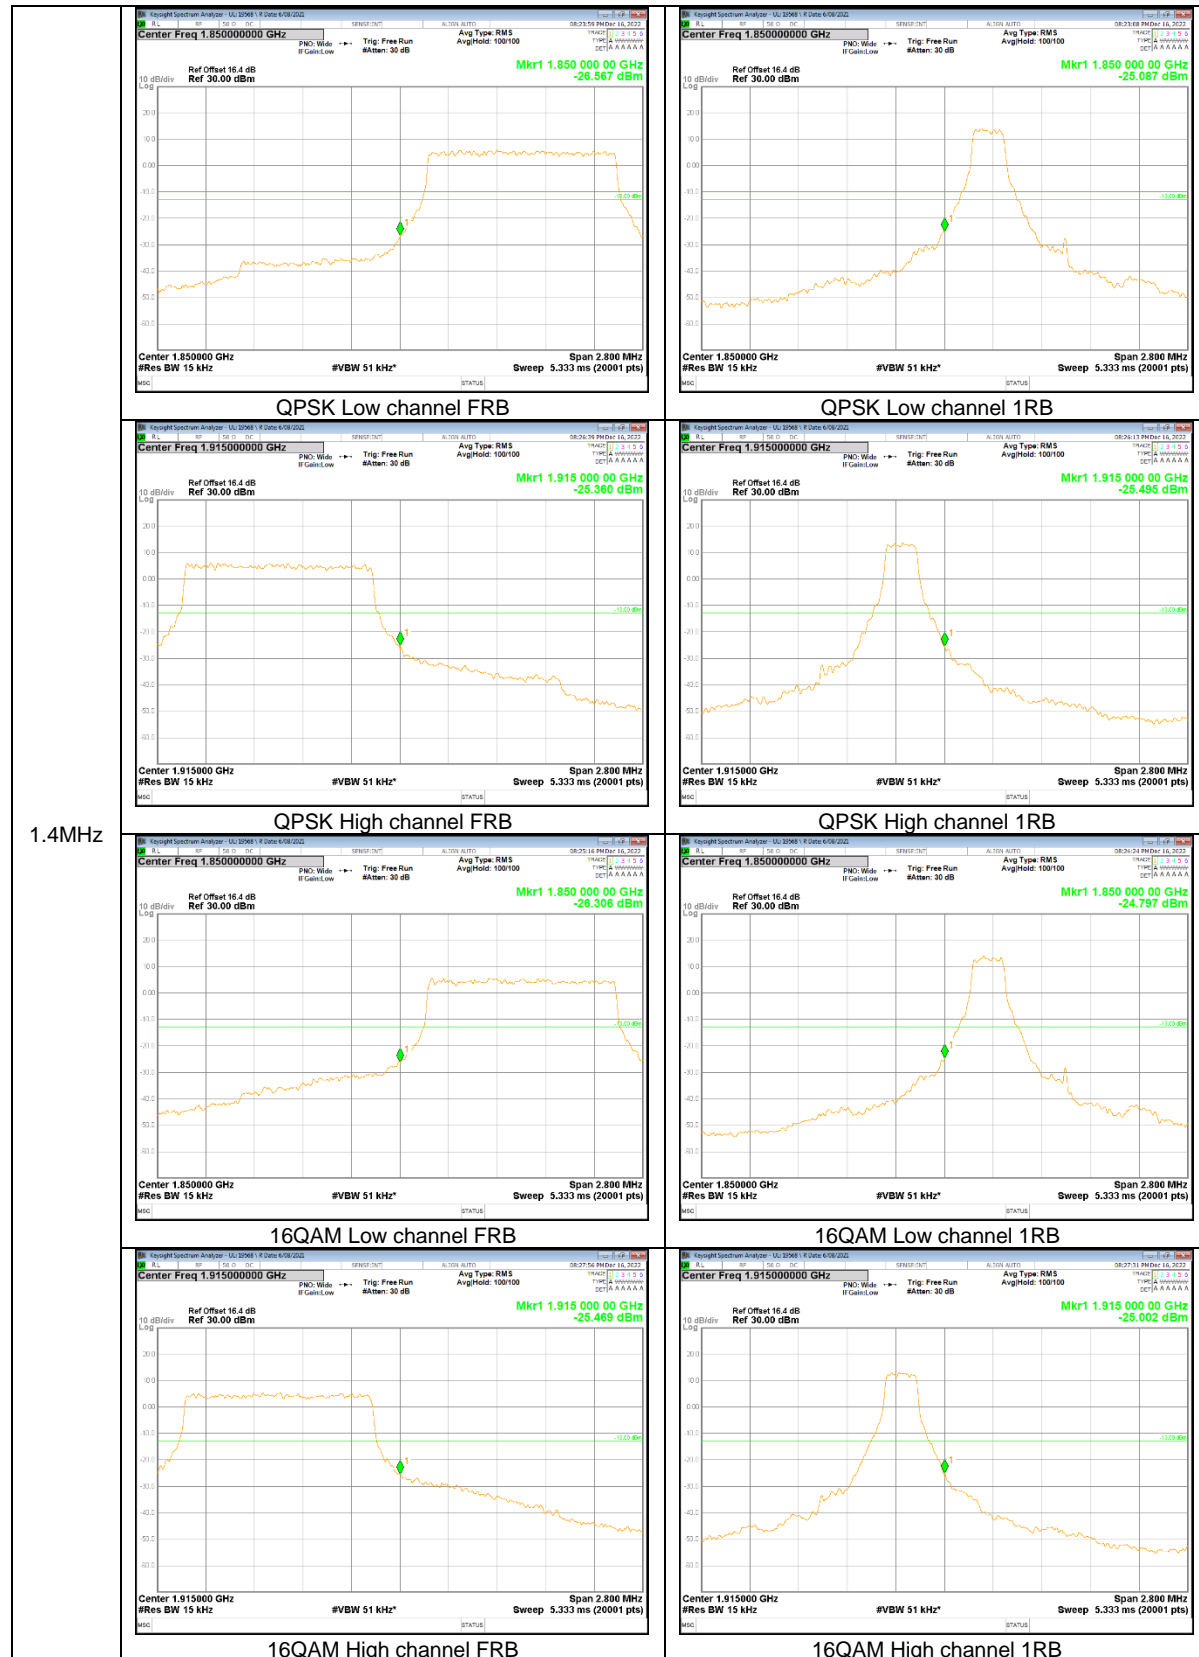

LTE
 Band 13
 10MHz

LTE
 Band 13
 5MHz

LTE Band 14

LTE
 Band 14
 10MHz

LTE
 Band 14
 10MHz

LTE
 Band 14
 5MHz

LTE
 Band 14
 5MHz

LTE Band 25

15MHz

3MHz

LTE Band 26 (Part 22)

15MHz

5MHz

3MHz