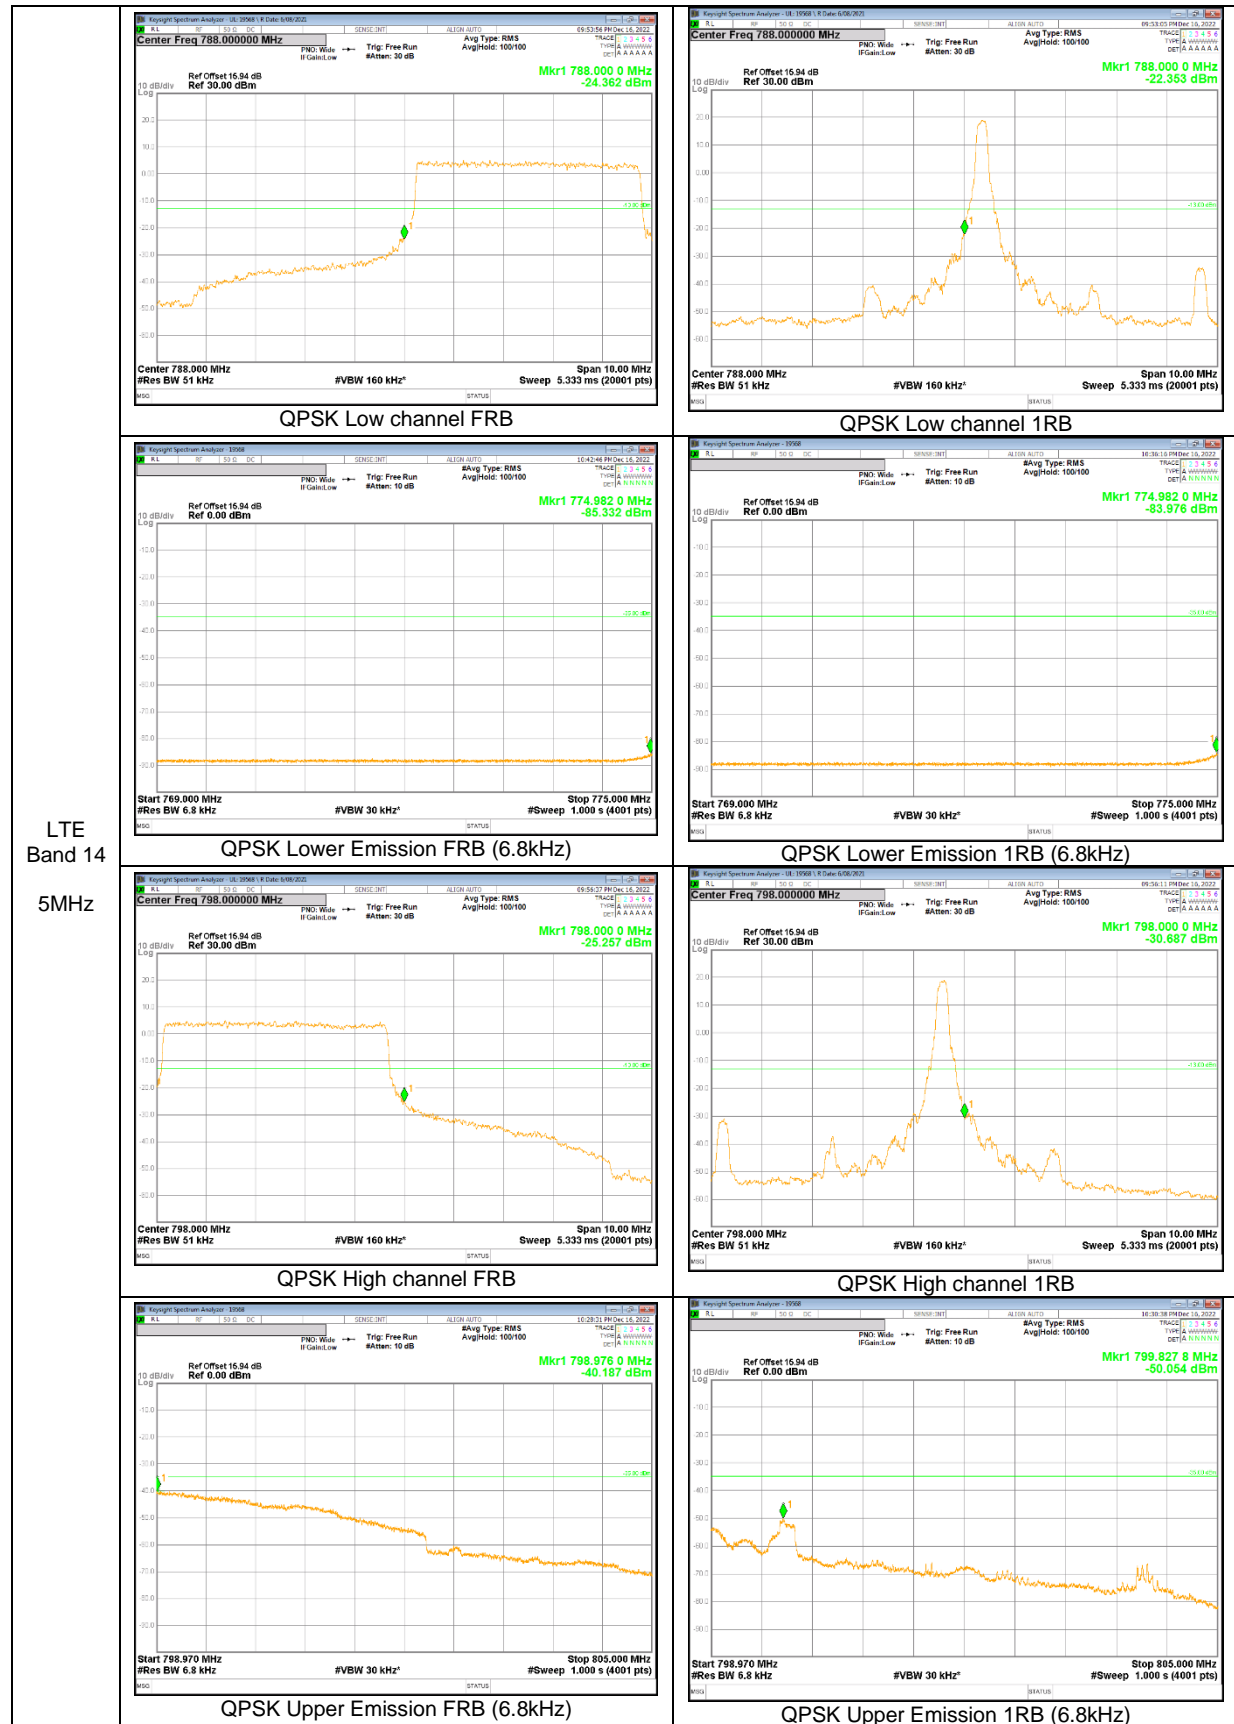

LTE
 Band 13
 10MHz

LTE
 Band 13
 5MHz

LTE Band 14

LTE
 Band 14
 10MHz

LTE
 Band 14
 10MHz

LTE
 Band 14
 5MHz

LTE
 Band 14
 5MHz

LTE Band 25

15MHz

3MHz

LTE Band 26 (Part 22)

15MHz

5MHz

3MHz