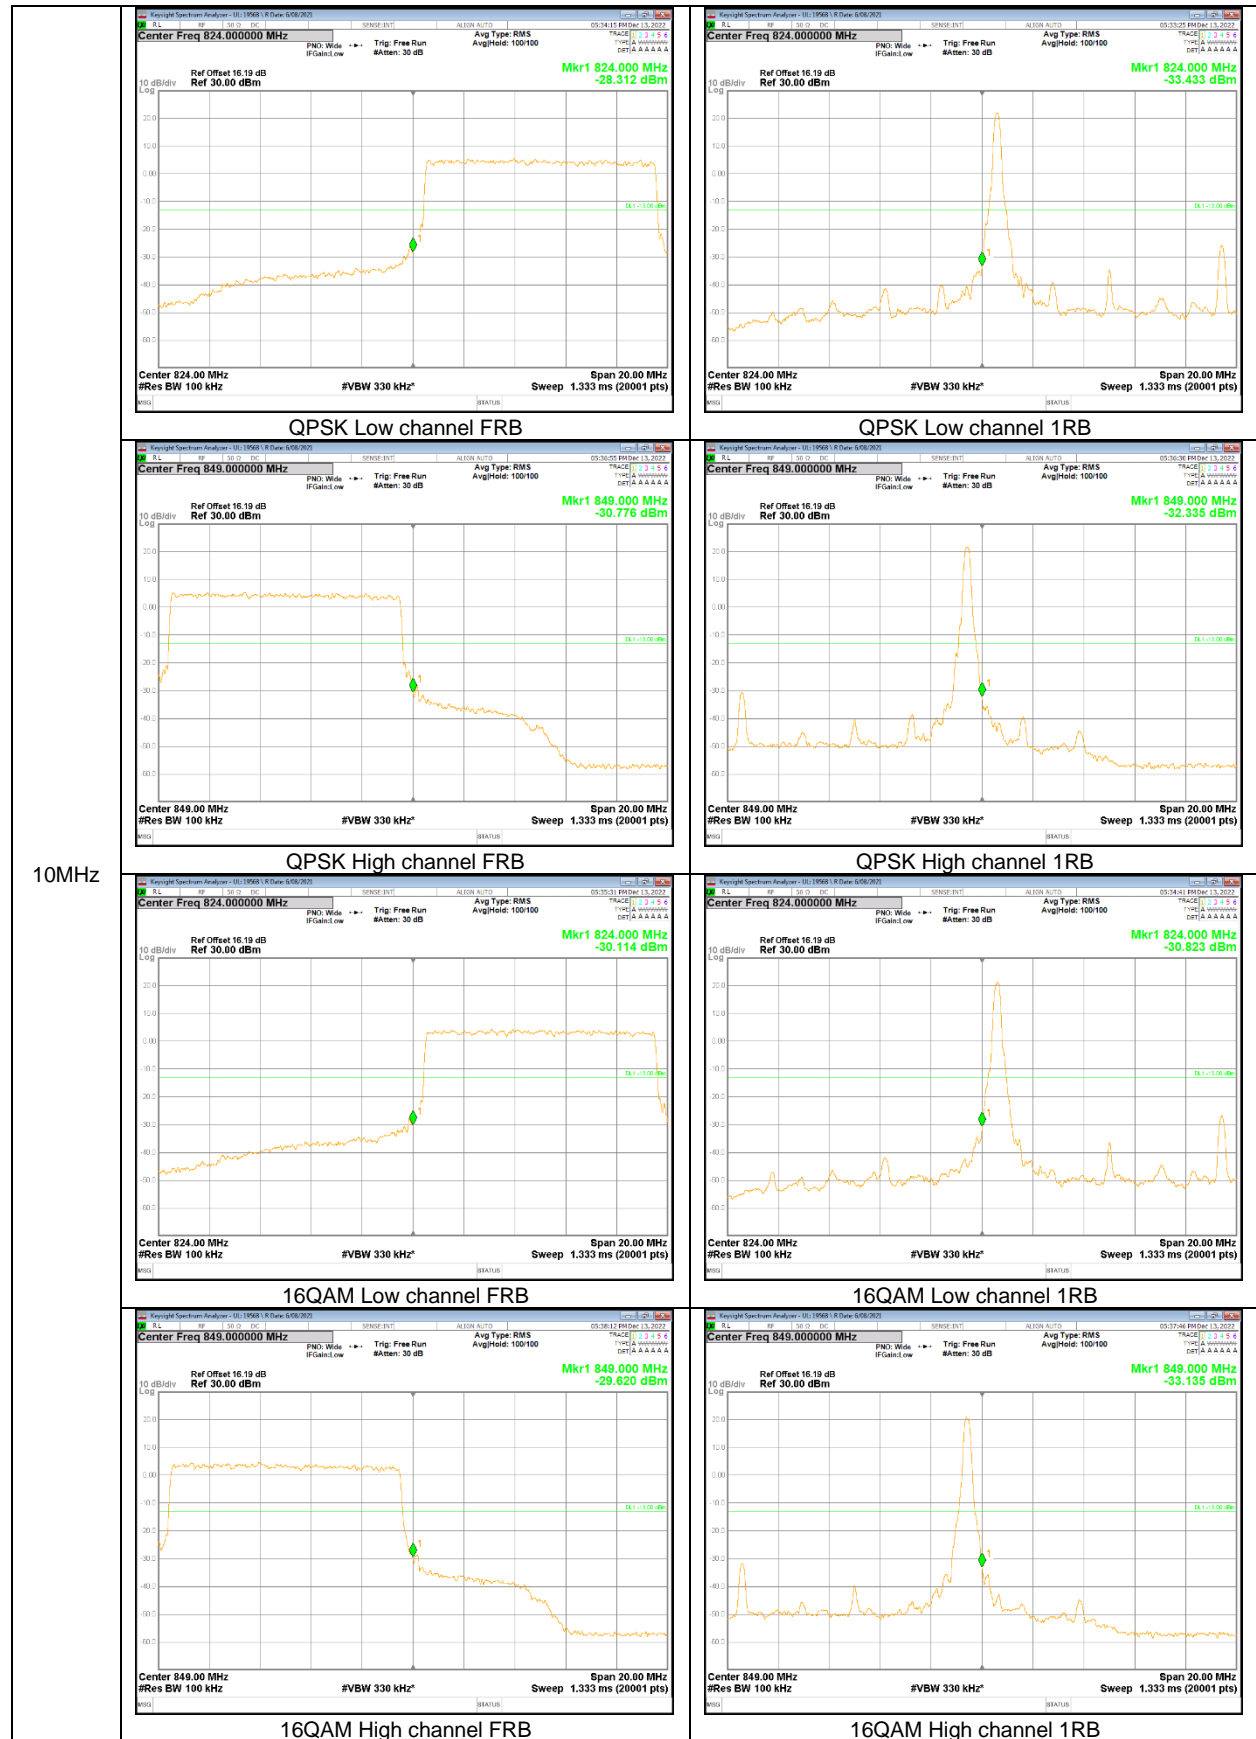

LTE
 Band 13
 10MHz

LTE
 Band 13
 5MHz

LTE Band 14

LTE
 Band 14
 10MHz

LTE
 Band 14
 10MHz

LTE
 Band 14
 5MHz

LTE
 Band 14
 5MHz

LTE Band 25

15MHz

3MHz

LTE Band 26 (Part 22)

15MHz

5MHz

3MHz