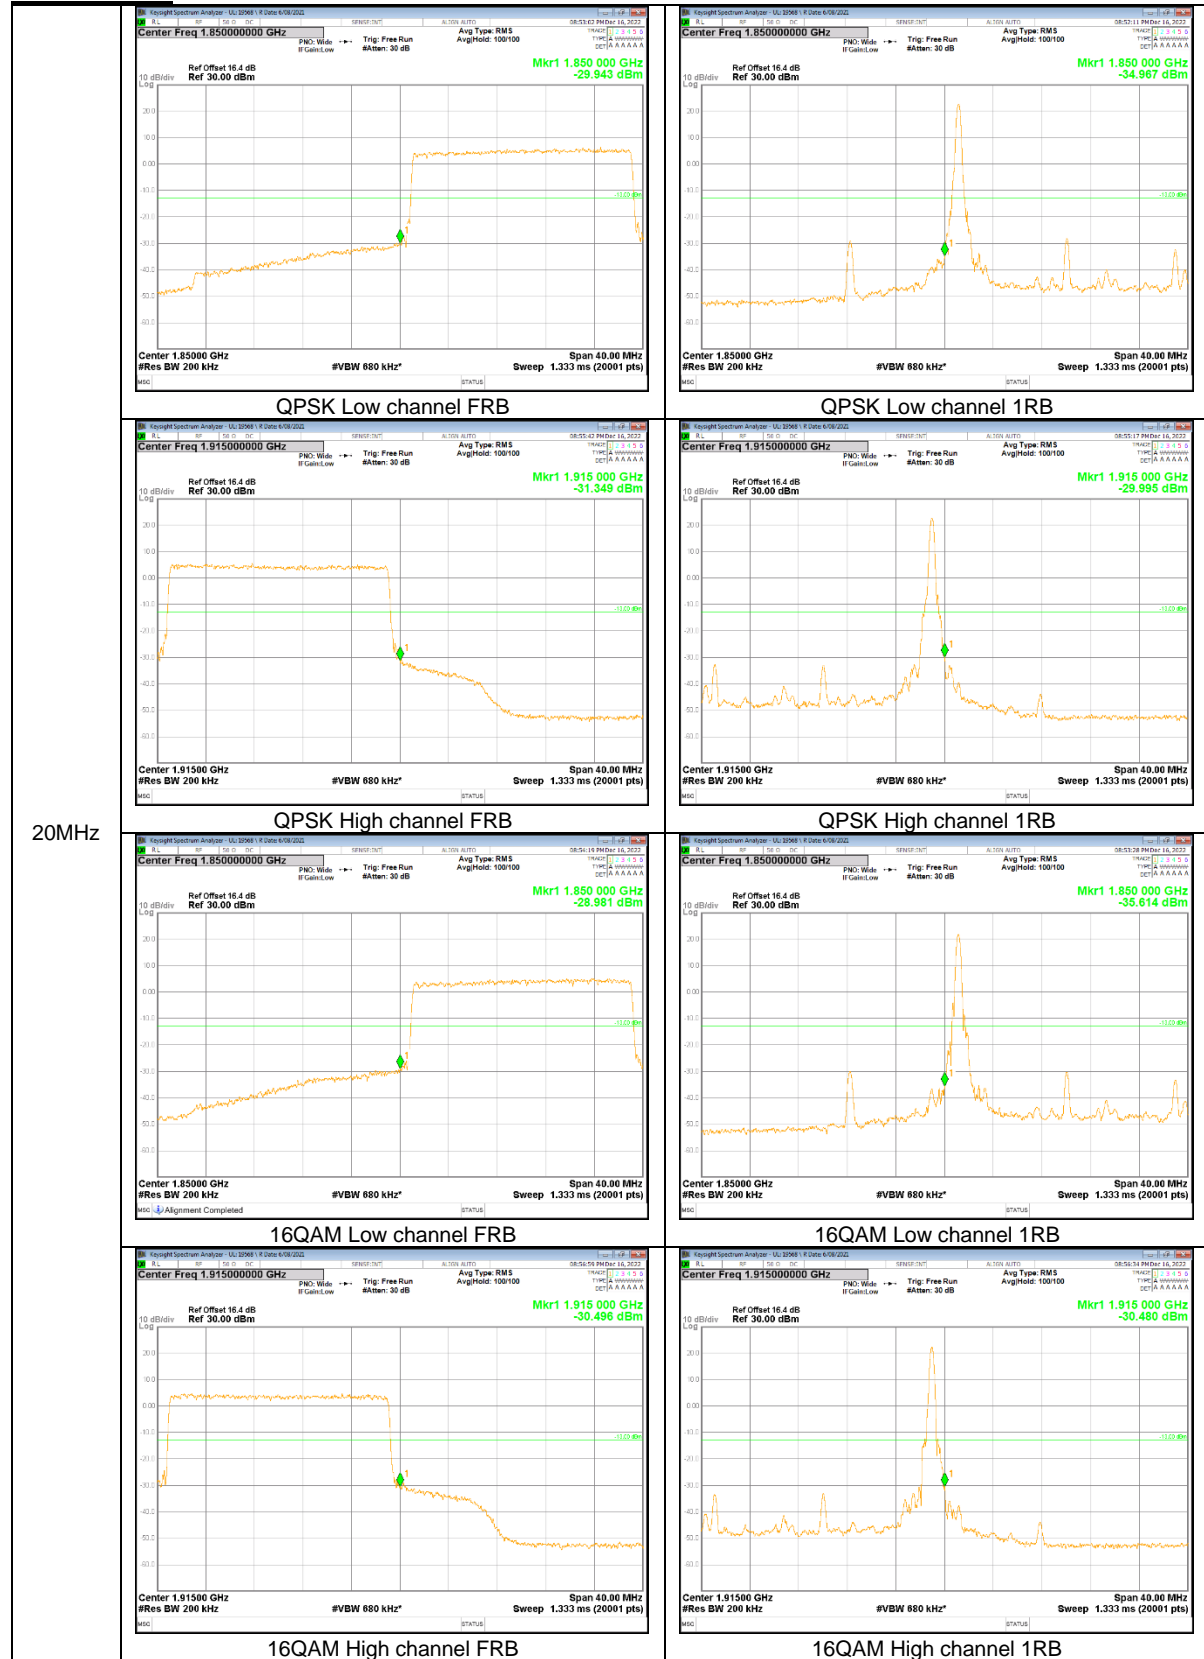

LTE
 Band 13
 10MHz

LTE
 Band 13
 5MHz

LTE Band 14

LTE
 Band 14
 10MHz

LTE
 Band 14
 10MHz

LTE
 Band 14
 5MHz

LTE
 Band 14
 5MHz

LTE Band 25

15MHz

3MHz

LTE Band 26 (Part 22)

15MHz

5MHz

3MHz