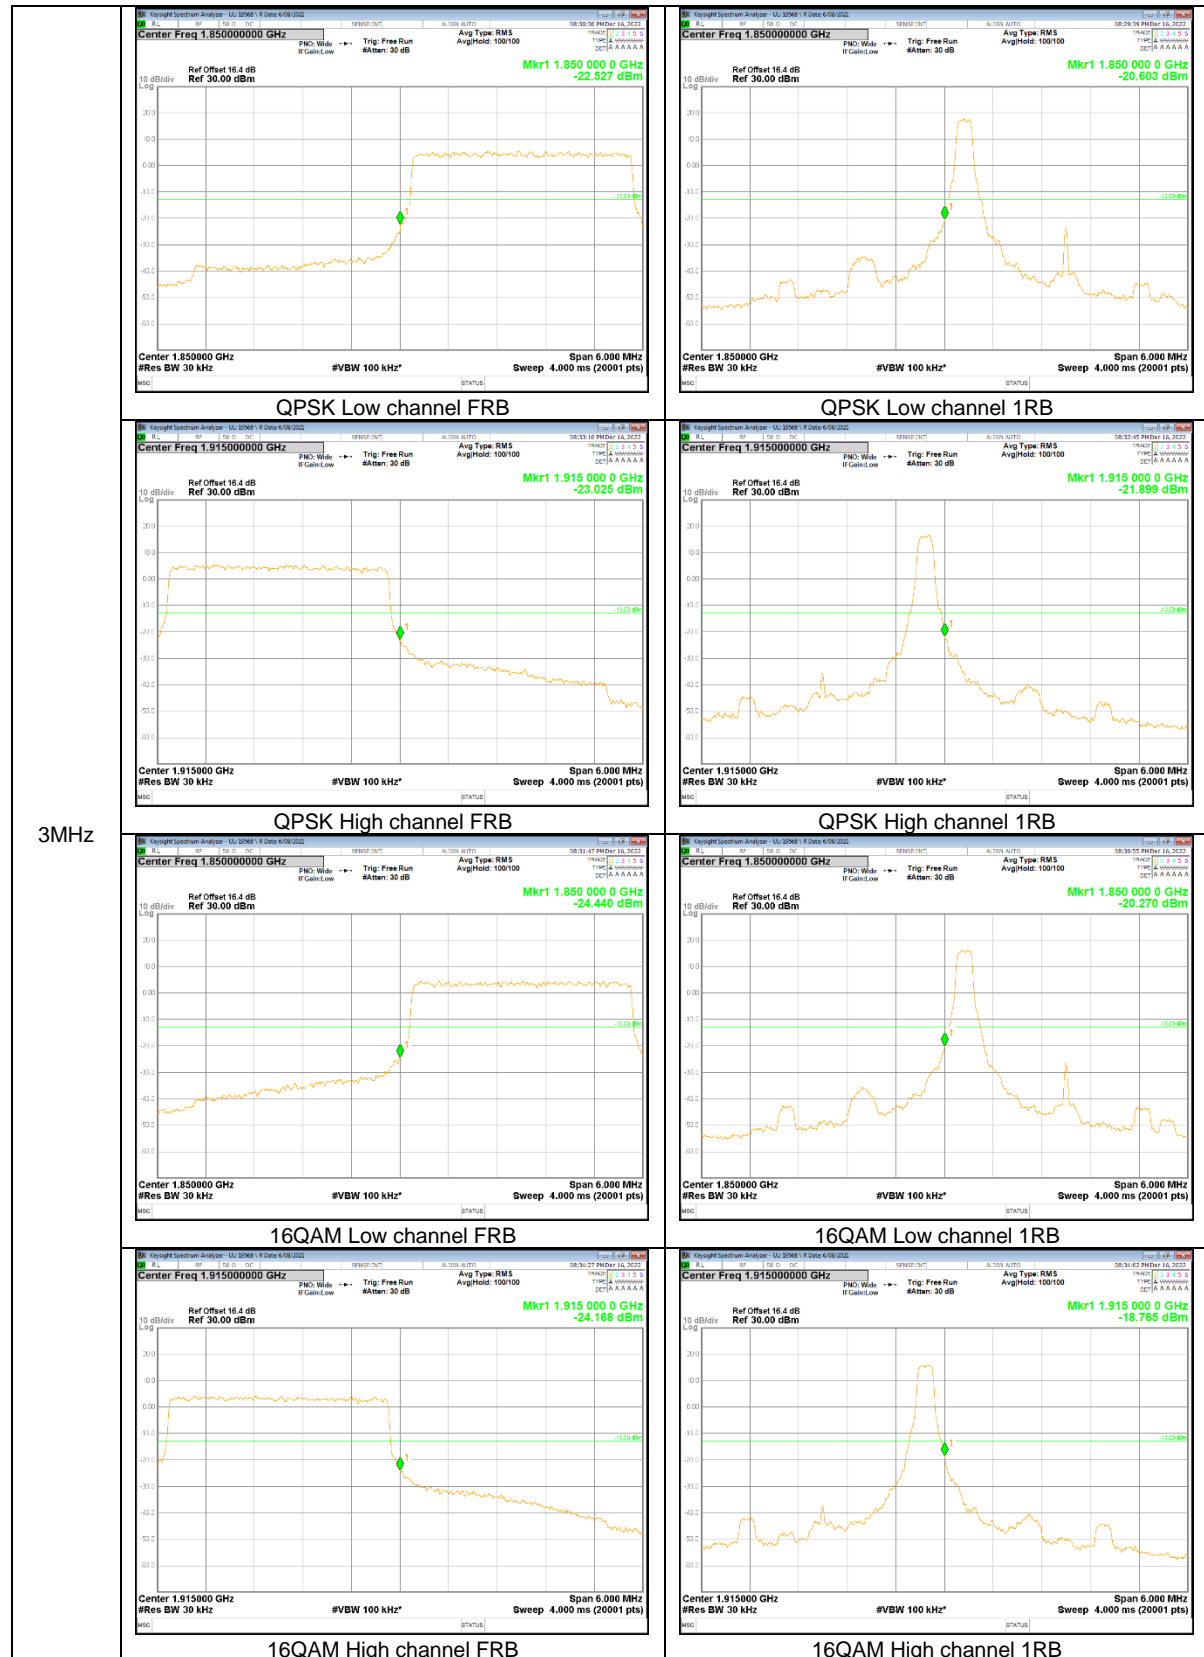

LTE
 Band 13
 10MHz

LTE
 Band 13
 5MHz

LTE Band 14

LTE
 Band 14
 10MHz

LTE
 Band 14
 10MHz

LTE
 Band 14
 5MHz

LTE
 Band 14
 5MHz

LTE Band 25

15MHz

3MHz

LTE Band 26 (Part 22)

15MHz

5MHz

3MHz