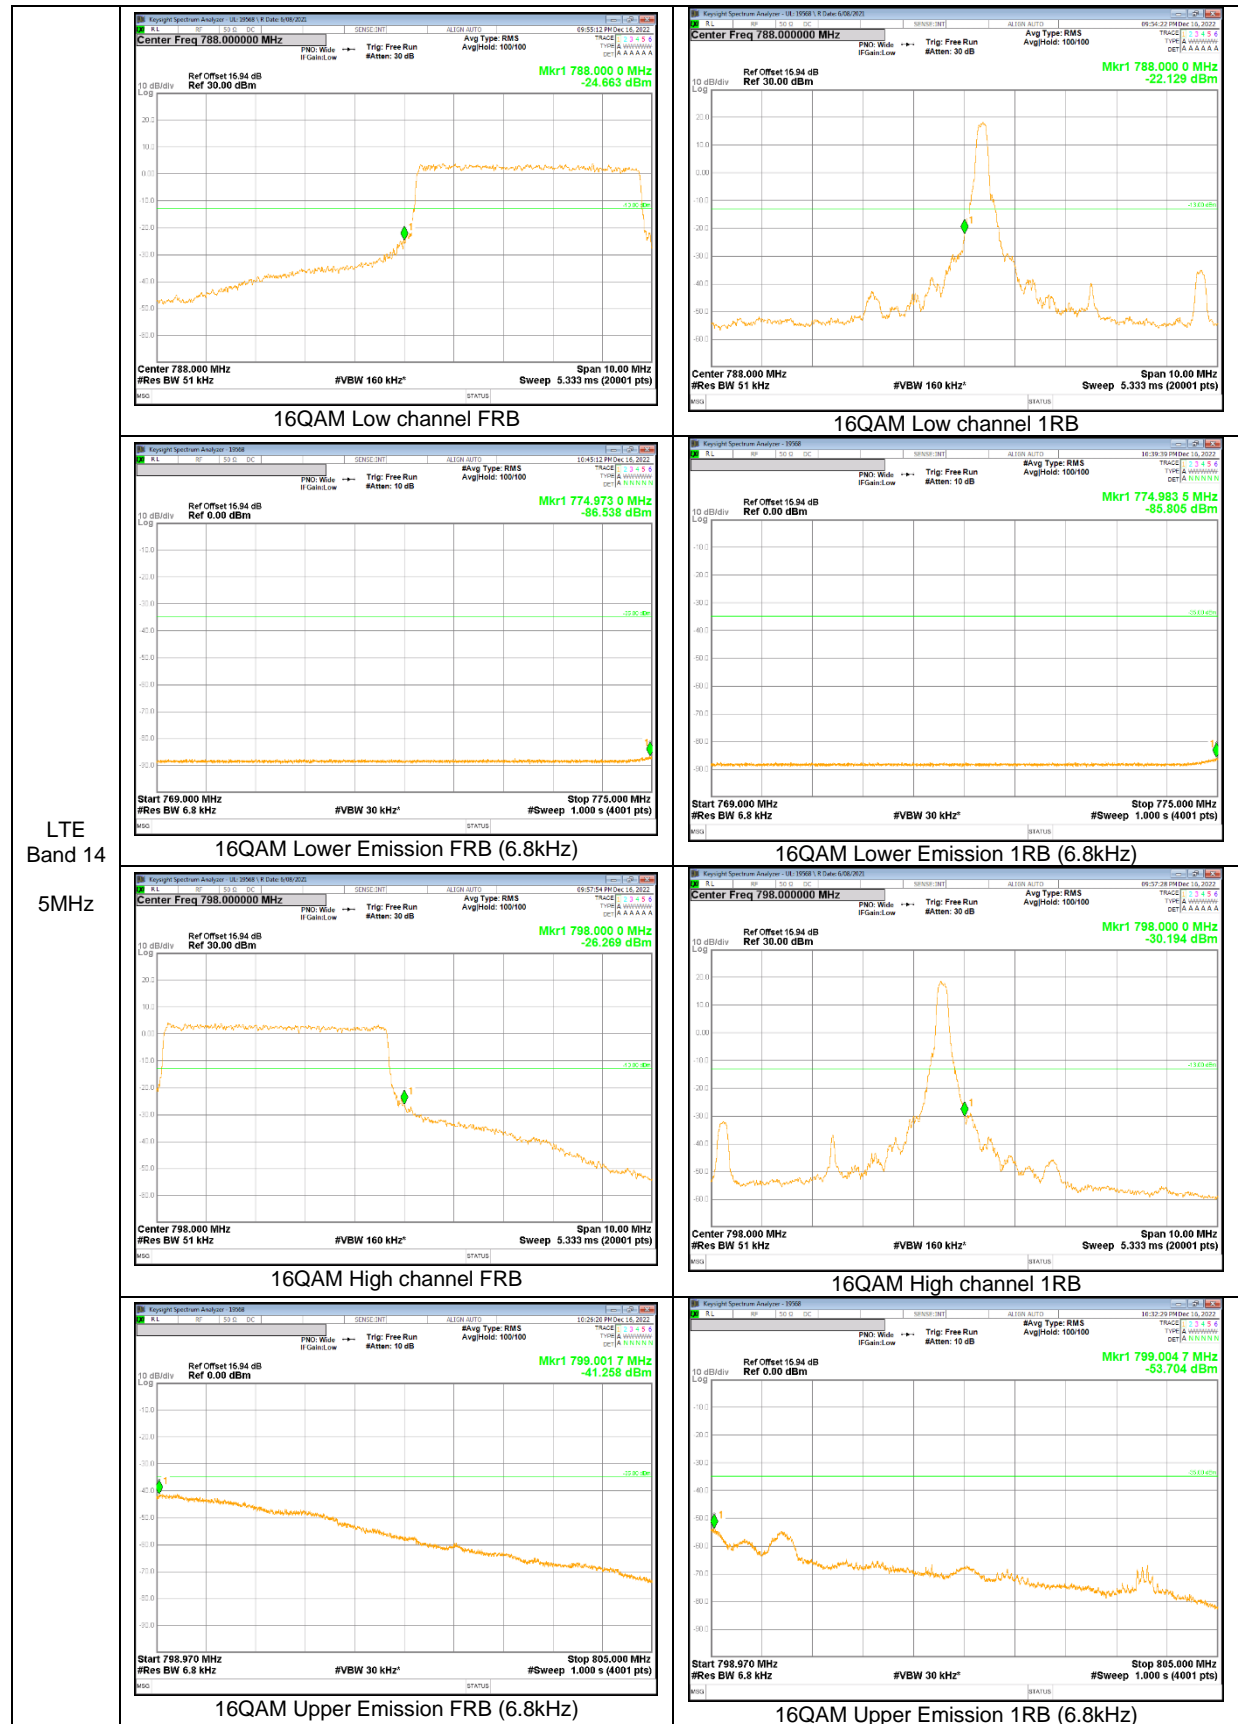

LTE
 Band 13
 10MHz

LTE
 Band 13
 5MHz

LTE Band 14

LTE
 Band 14
 10MHz

LTE
 Band 14
 10MHz

LTE
 Band 14
 5MHz

LTE
 Band 14
 5MHz

LTE Band 25

15MHz

3MHz

LTE Band 26 (Part 22)

15MHz

5MHz

3MHz