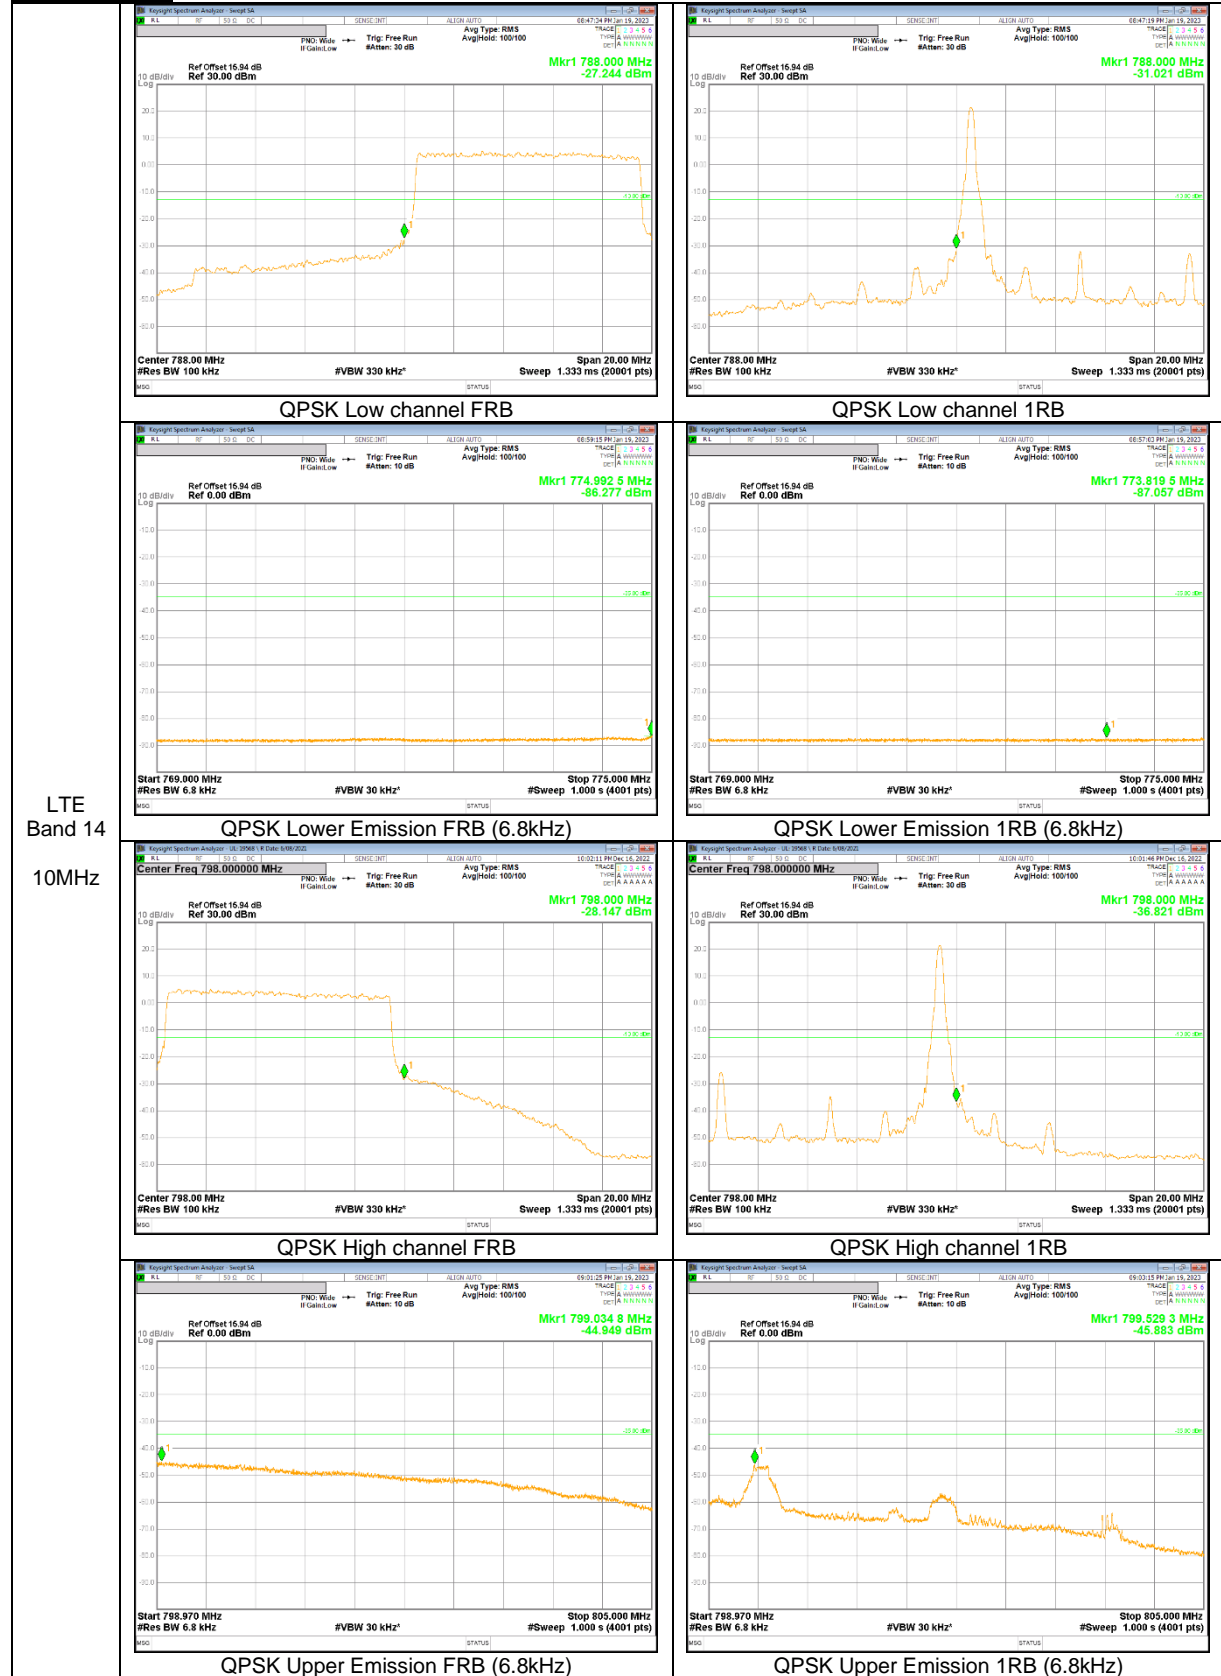

LTE
 Band 13
 10MHz

LTE
 Band 13
 5MHz

LTE Band 14

LTE
 Band 14
 10MHz

LTE
 Band 14
 10MHz

LTE
 Band 14
 5MHz

LTE
 Band 14
 5MHz

LTE Band 25

15MHz

3MHz

LTE Band 26 (Part 22)

15MHz

5MHz

3MHz