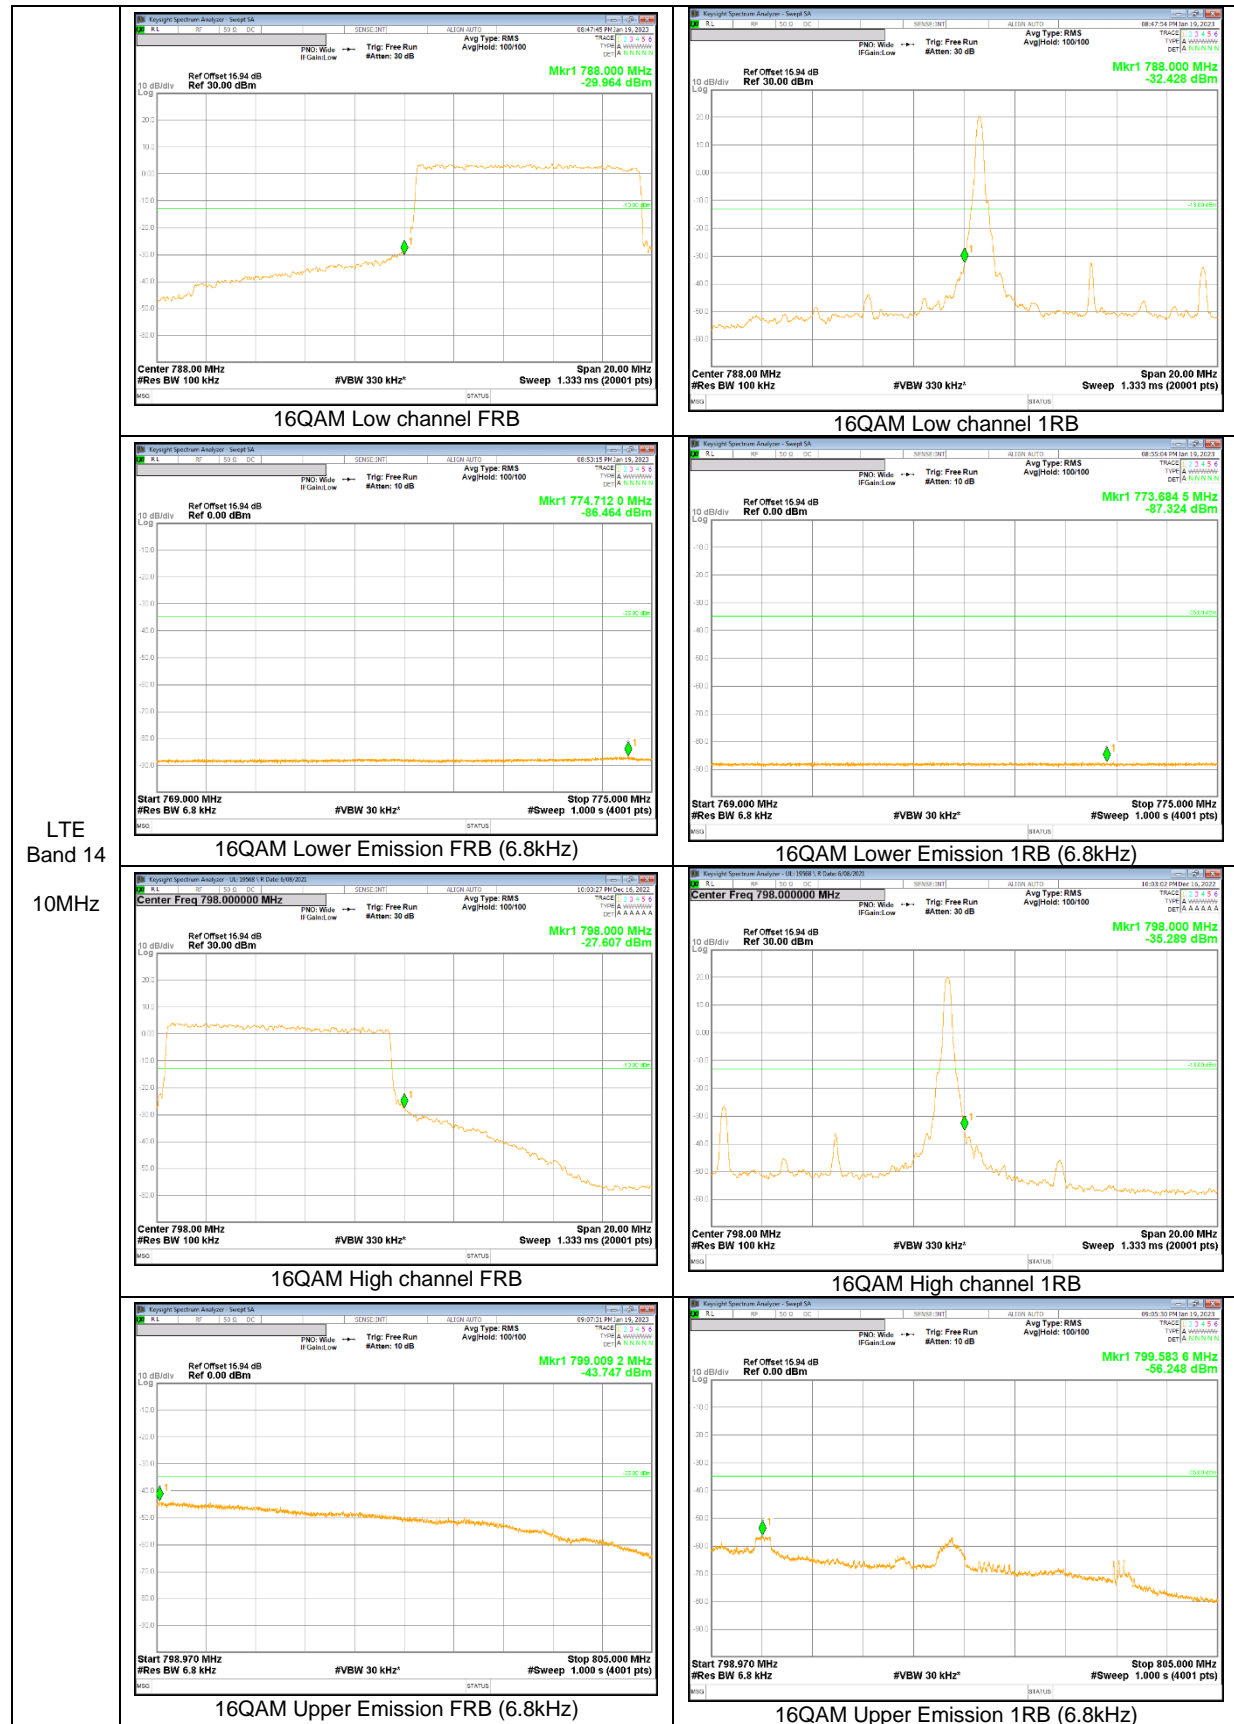

LTE
 Band 13
 10MHz

LTE
 Band 13
 5MHz

LTE Band 14

LTE
 Band 14
 10MHz

LTE
 Band 14
 10MHz

LTE
 Band 14
 5MHz

LTE
 Band 14
 5MHz

LTE Band 25

15MHz

3MHz

LTE Band 26 (Part 22)

15MHz

5MHz

3MHz