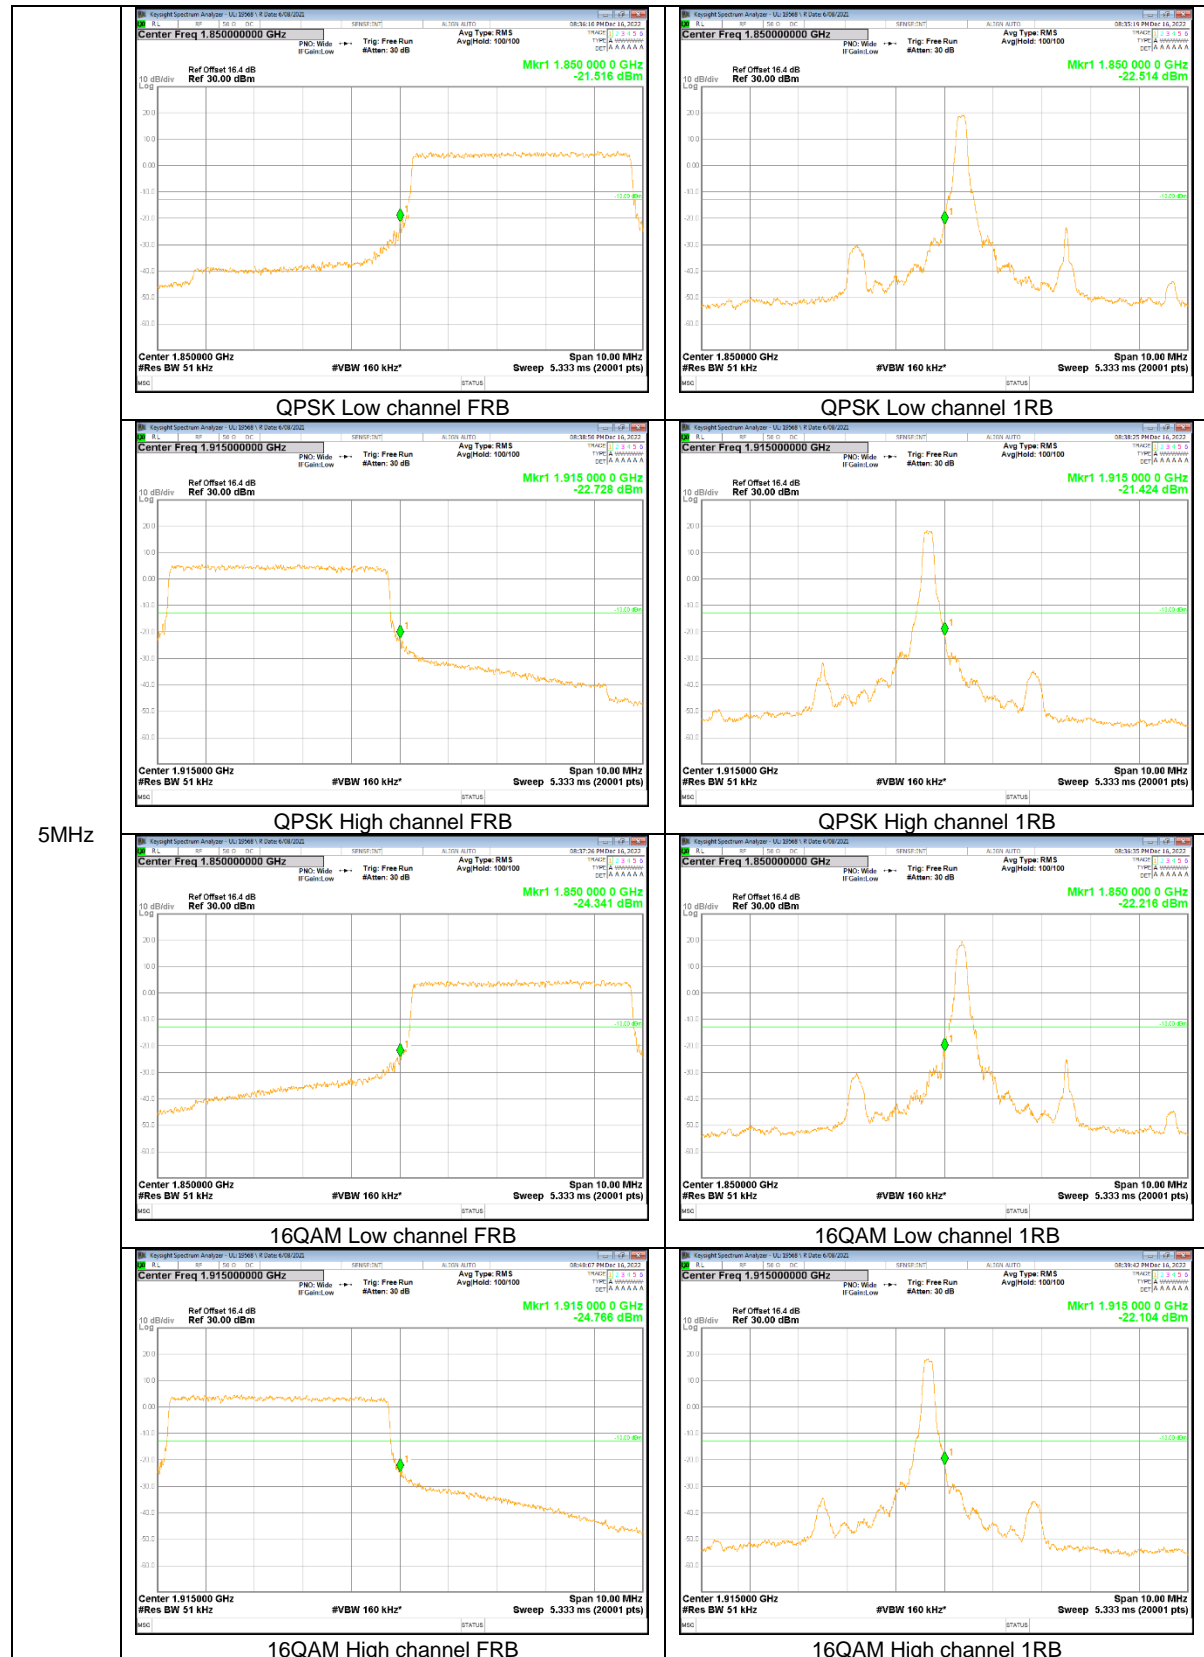

LTE
 Band 13
 10MHz

LTE
 Band 13
 5MHz

LTE Band 14

LTE
 Band 14
 10MHz

LTE
 Band 14
 10MHz

LTE
 Band 14
 5MHz

LTE
 Band 14
 5MHz

LTE Band 25

15MHz

3MHz

LTE Band 26 (Part 22)

15MHz

5MHz

3MHz