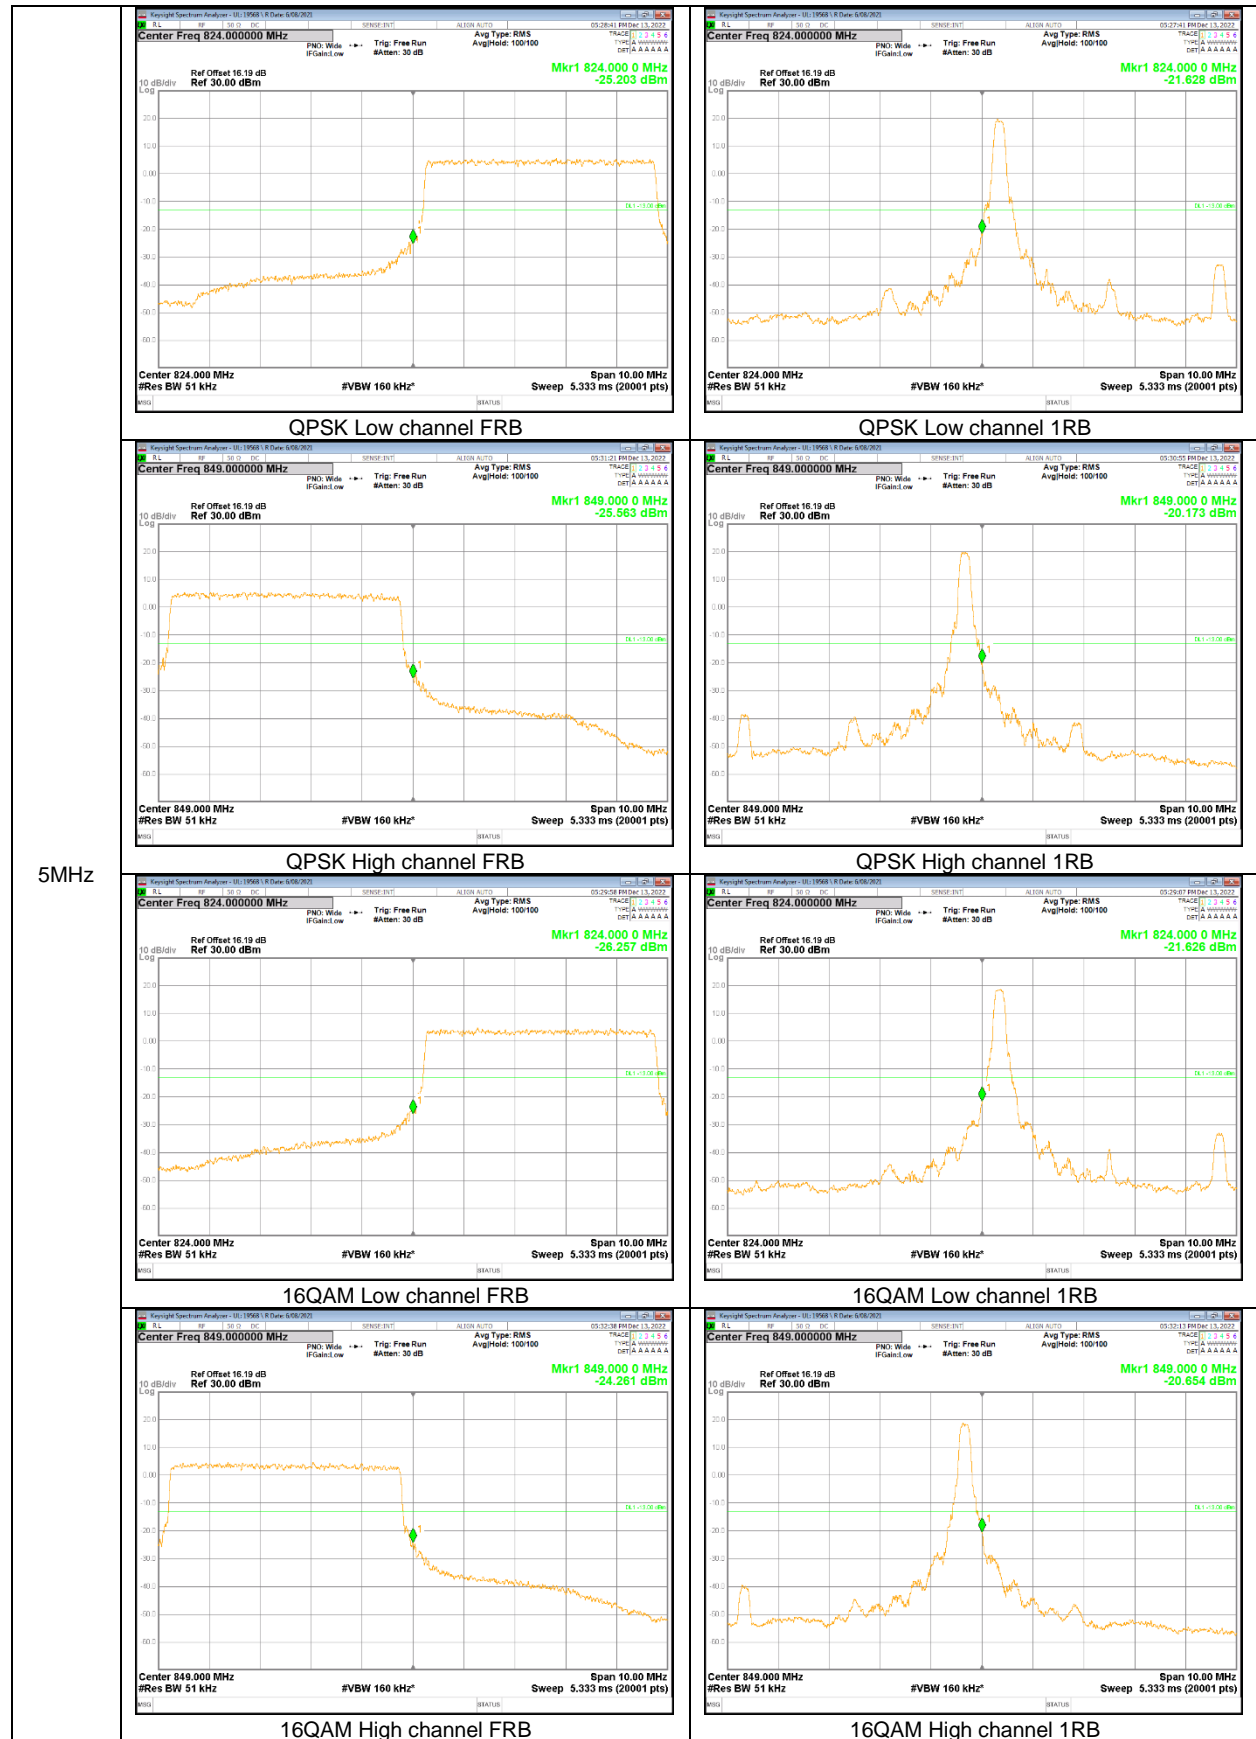

LTE
 Band 13
 10MHz

LTE
 Band 13
 5MHz

LTE Band 14

LTE
 Band 14
 10MHz

LTE
 Band 14
 10MHz

LTE
 Band 14
 5MHz

LTE
 Band 14
 5MHz

LTE Band 25

15MHz

3MHz

LTE Band 26 (Part 22)

15MHz

5MHz

3MHz