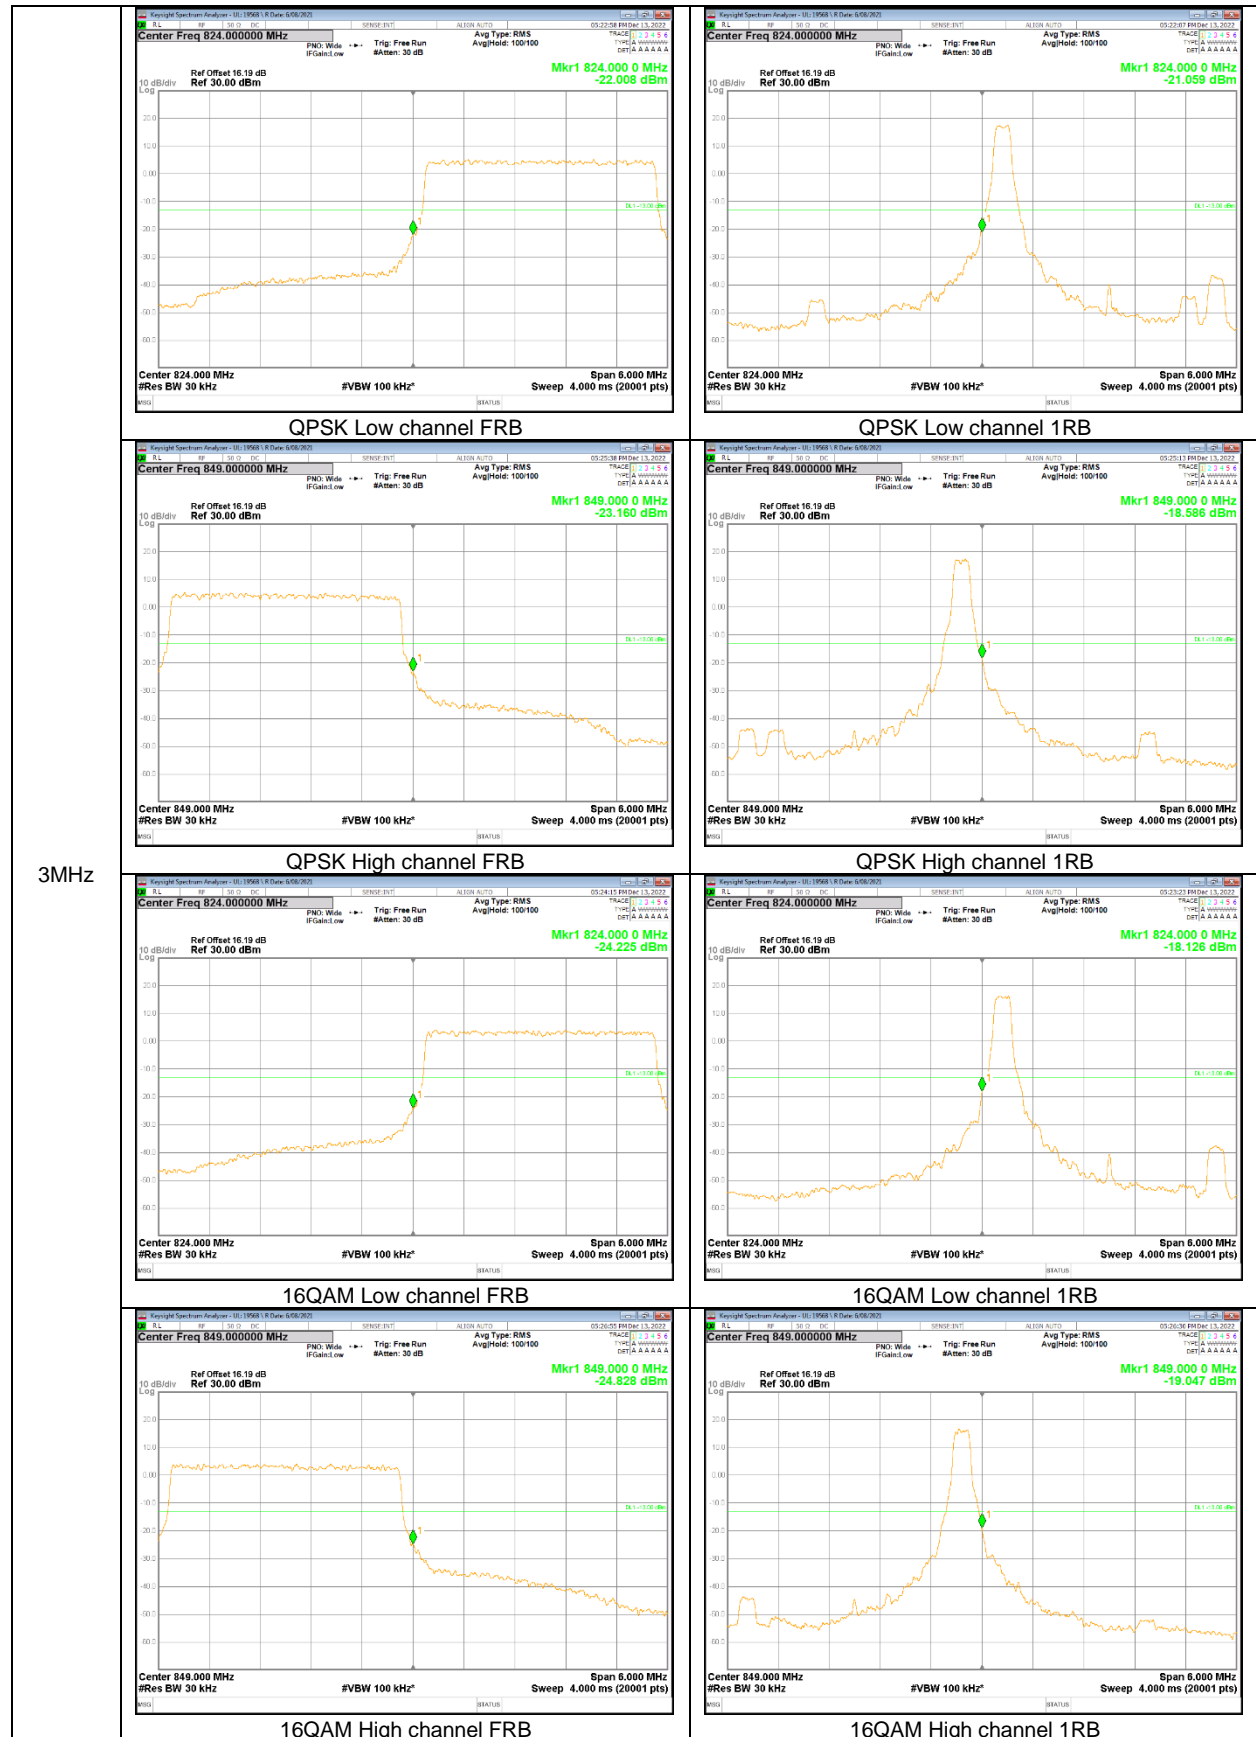

LTE
 Band 13
 10MHz

LTE
 Band 13
 5MHz

LTE Band 14

LTE
 Band 14
 10MHz

LTE
 Band 14
 10MHz

LTE
 Band 14
 5MHz

LTE
 Band 14
 5MHz

LTE Band 25

15MHz

3MHz

LTE Band 26 (Part 22)

15MHz

5MHz

3MHz