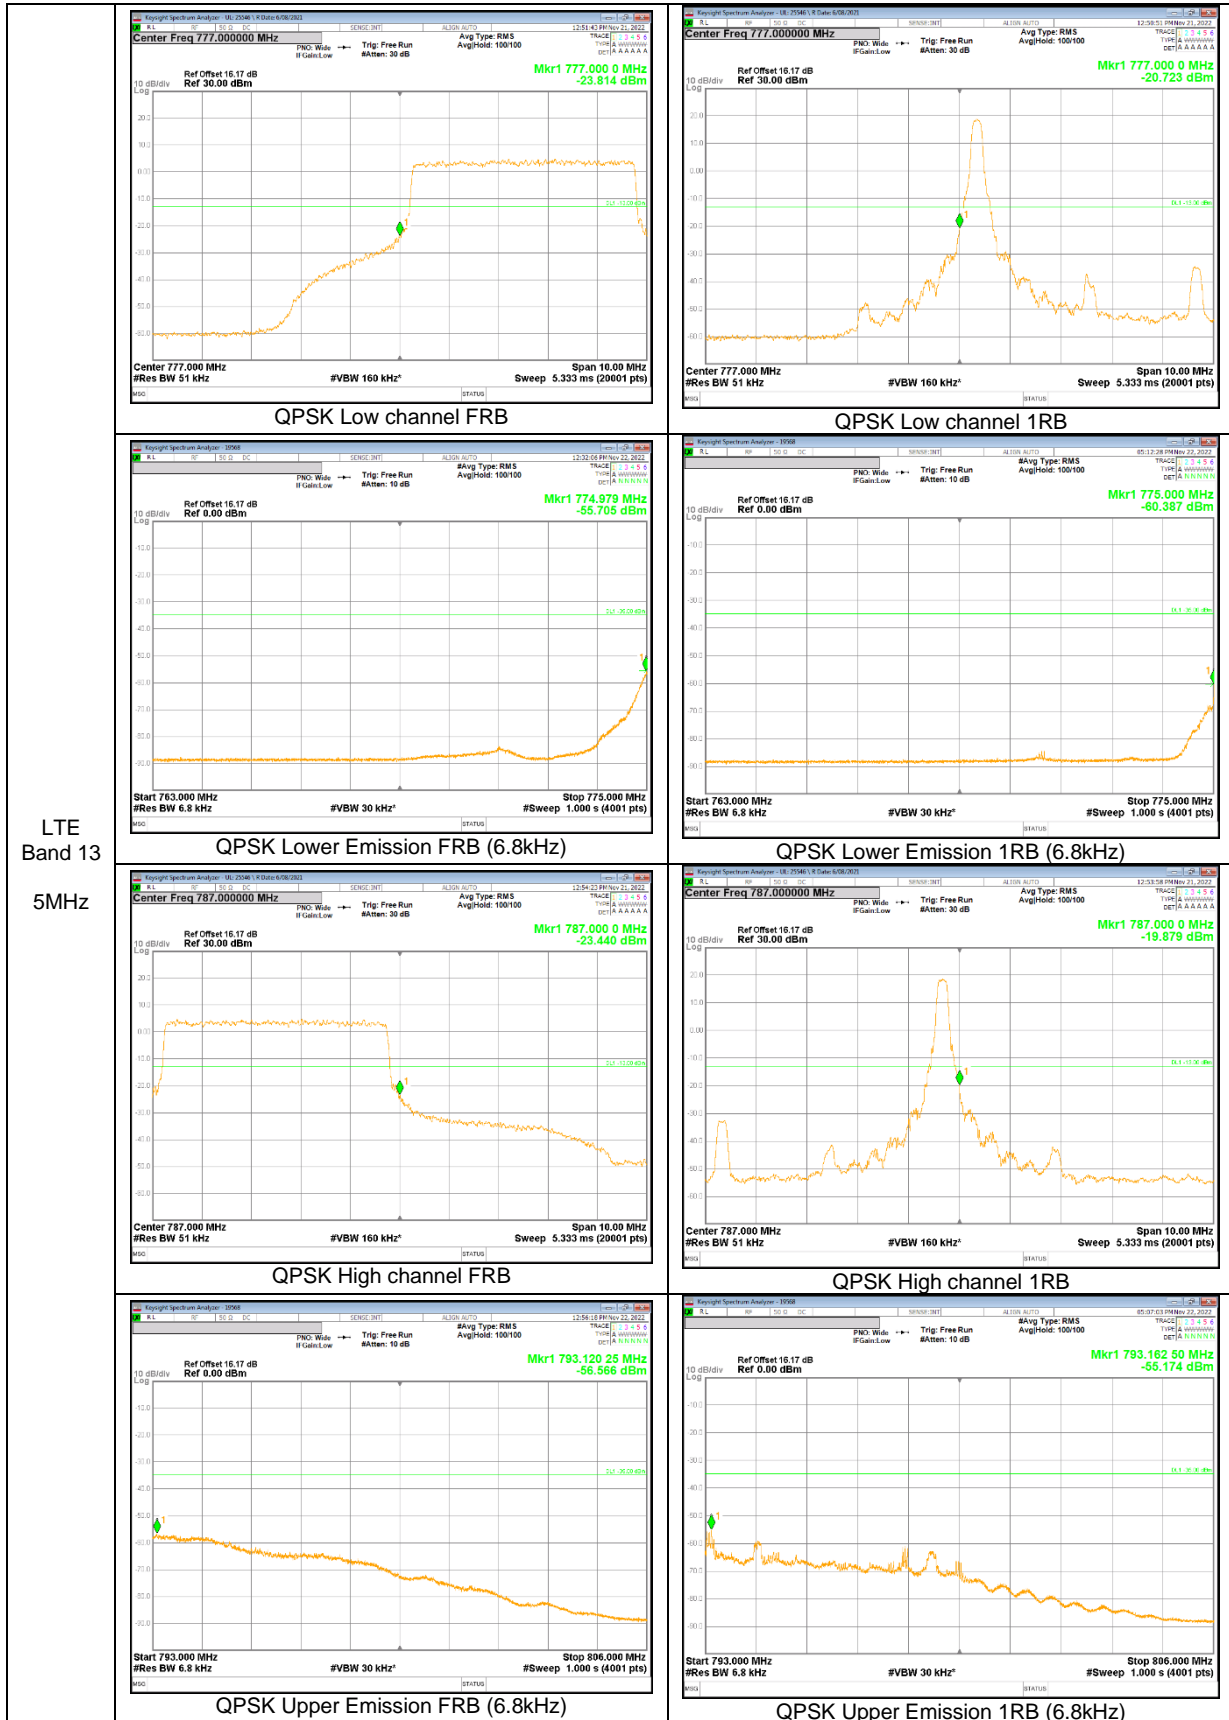

LTE
 Band 13
 10MHz

LTE
 Band 13
 5MHz

LTE Band 14

LTE
 Band 14
 10MHz

LTE
 Band 14
 10MHz

LTE
 Band 14
 5MHz

LTE
 Band 14
 5MHz

LTE Band 25

15MHz

3MHz

LTE Band 26 (Part 22)

15MHz

5MHz

3MHz