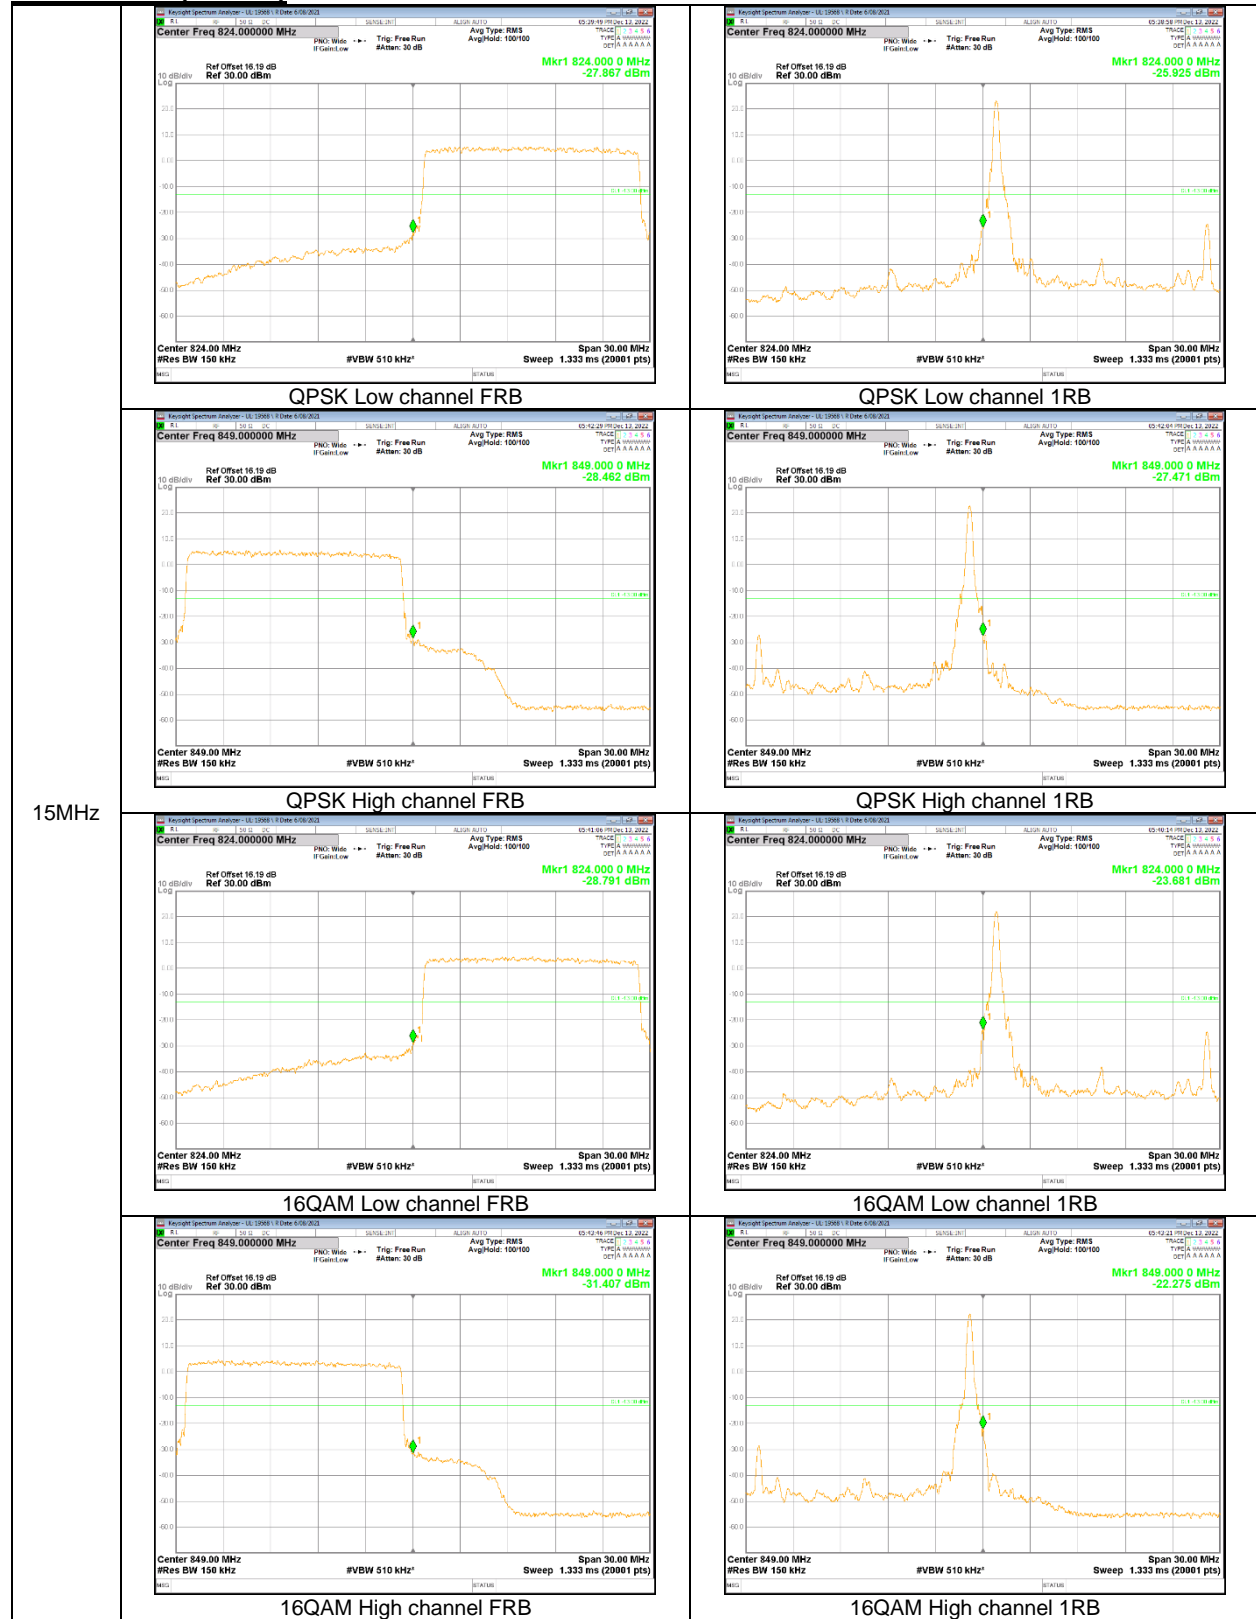

LTE
 Band 13
 10MHz

LTE
 Band 13
 5MHz

LTE Band 14

LTE
 Band 14
 10MHz

LTE
 Band 14
 10MHz

LTE
 Band 14
 5MHz

LTE
 Band 14
 5MHz

LTE Band 25

15MHz

3MHz

LTE Band 26 (Part 22)

15MHz

5MHz

3MHz