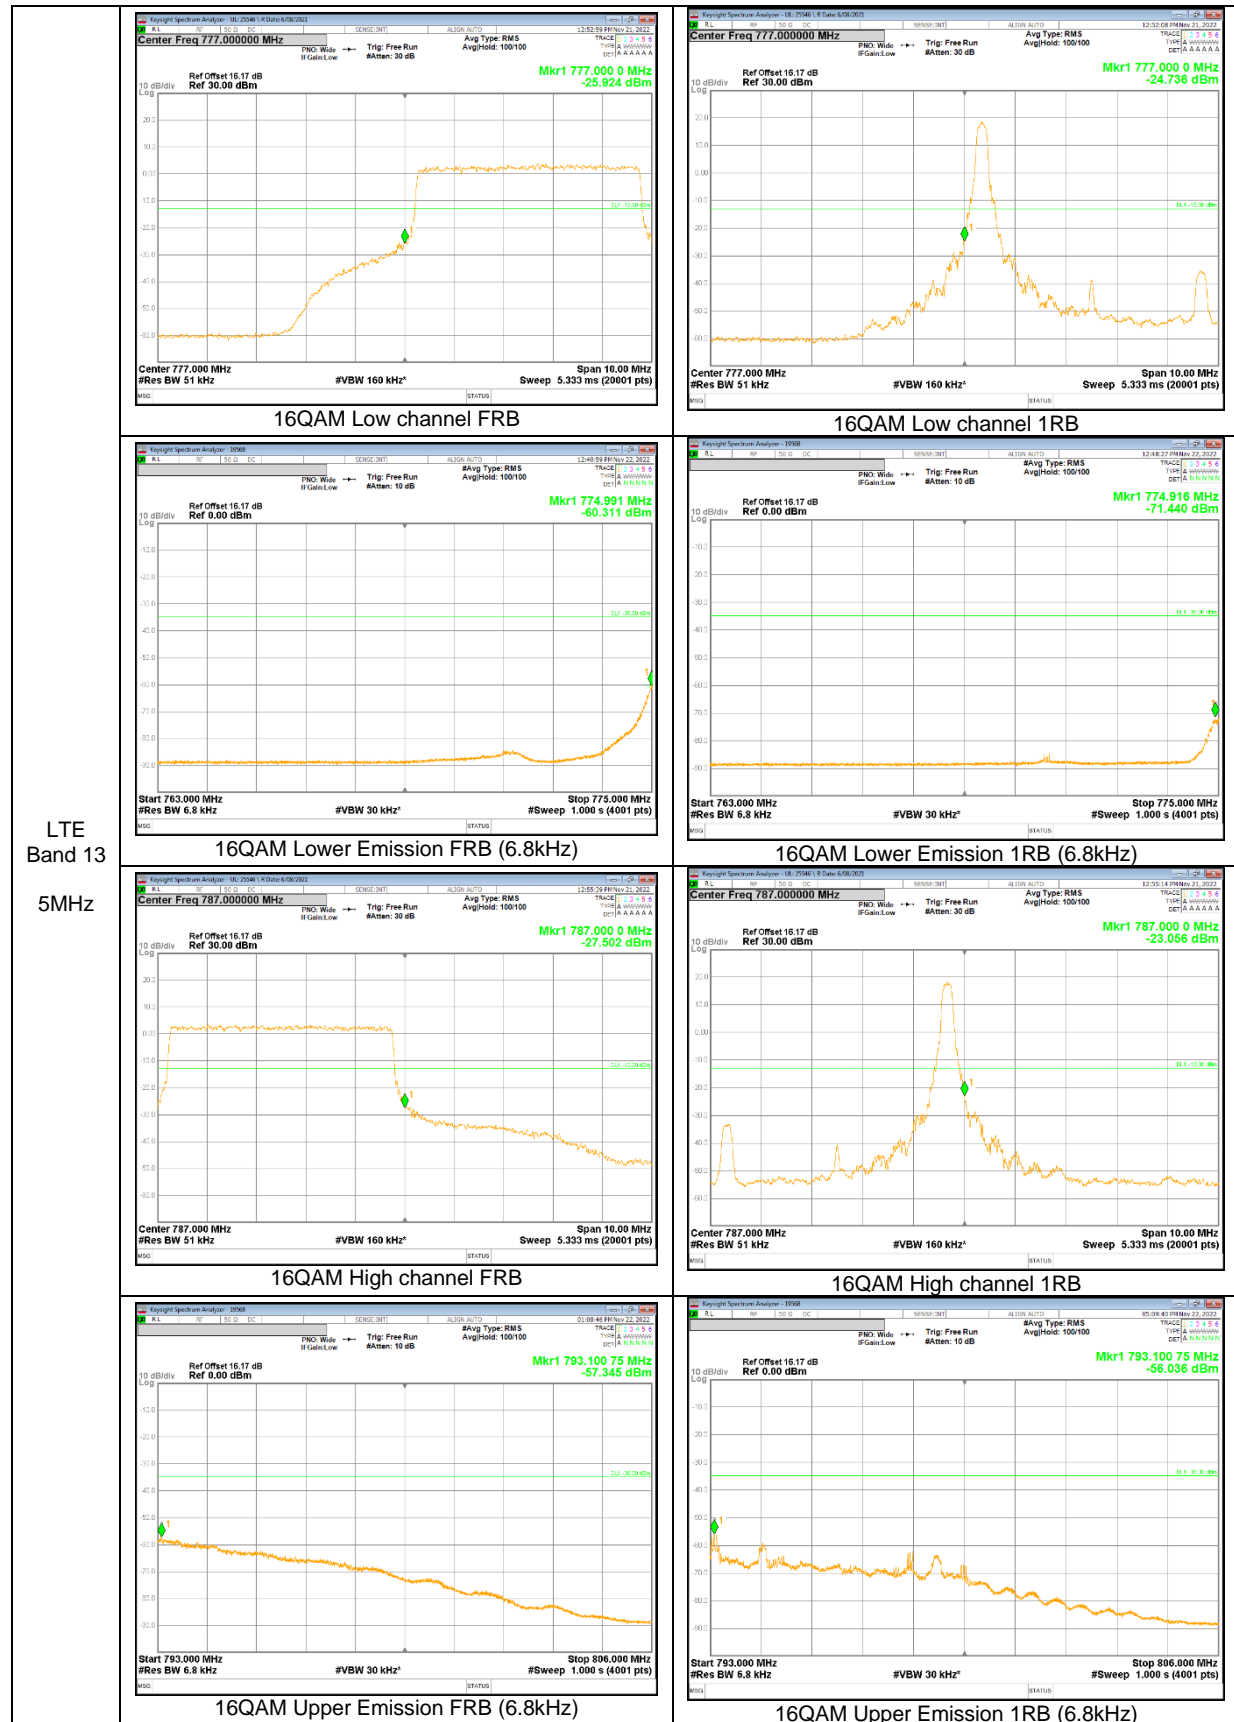

LTE
 Band 13
 10MHz

LTE
 Band 13
 5MHz

LTE Band 14

LTE
 Band 14
 10MHz

LTE
 Band 14
 10MHz

LTE
 Band 14
 5MHz

LTE
 Band 14
 5MHz

LTE Band 25

15MHz

3MHz

LTE Band 26 (Part 22)

15MHz

5MHz

3MHz