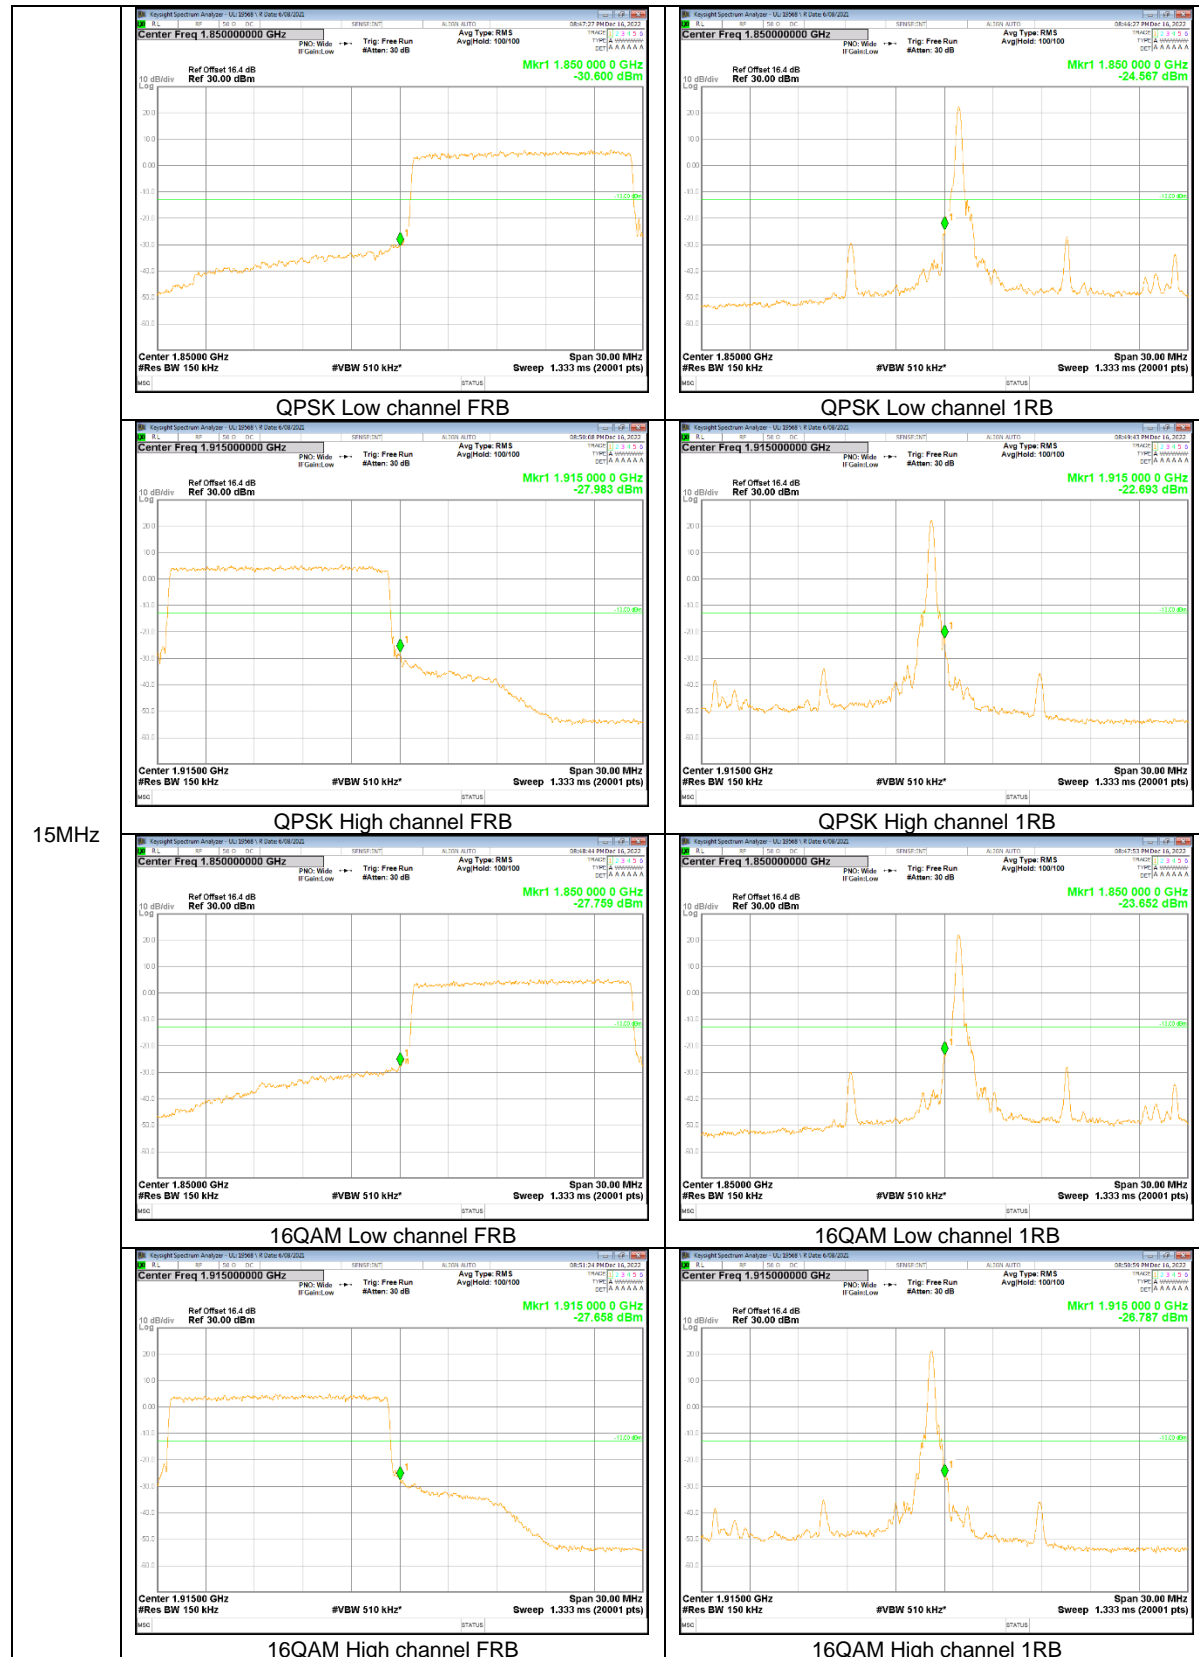

LTE
 Band 13
 10MHz

LTE
 Band 13
 5MHz

LTE Band 14

LTE
 Band 14
 10MHz

LTE
 Band 14
 10MHz

LTE
 Band 14
 5MHz

LTE
 Band 14
 5MHz

LTE Band 25

15MHz

3MHz

LTE Band 26 (Part 22)

15MHz

5MHz

3MHz