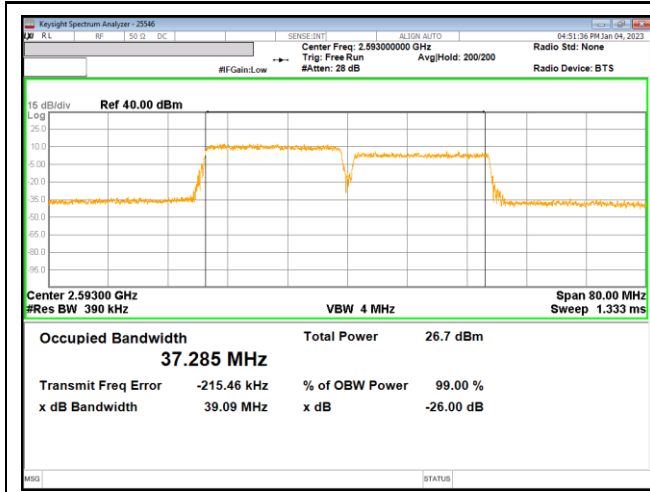

LTE Band 40 (2307.5 - 2312.5 MHz)

LTE Band 40 (2352.5 - 2357.5 MHz)

LTE Band 41(PC2)

LTE Band 41C (UL CA)

LTE B41 20MHz + 20MHz QPSK RB100-0 + RB100-0

LTE B41 20MHz + 20MHz 16QAM RB100-0 + RB100-0

LTE Band 66