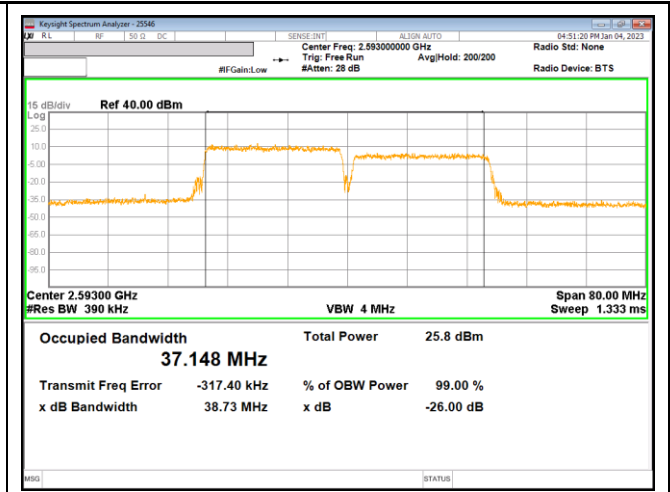

LTE Band 40 (2307.5 - 2312.5 MHz)

LTE Band 40 (2352.5 - 2357.5 MHz)

LTE Band 41(PC2)

LTE Band 41C (UL CA)

LTE B41 20MHz + 20MHz QPSK RB100-0 + RB100-0

LTE B41 20MHz + 20MHz 16QAM RB100-0 + RB100-0

LTE Band 66