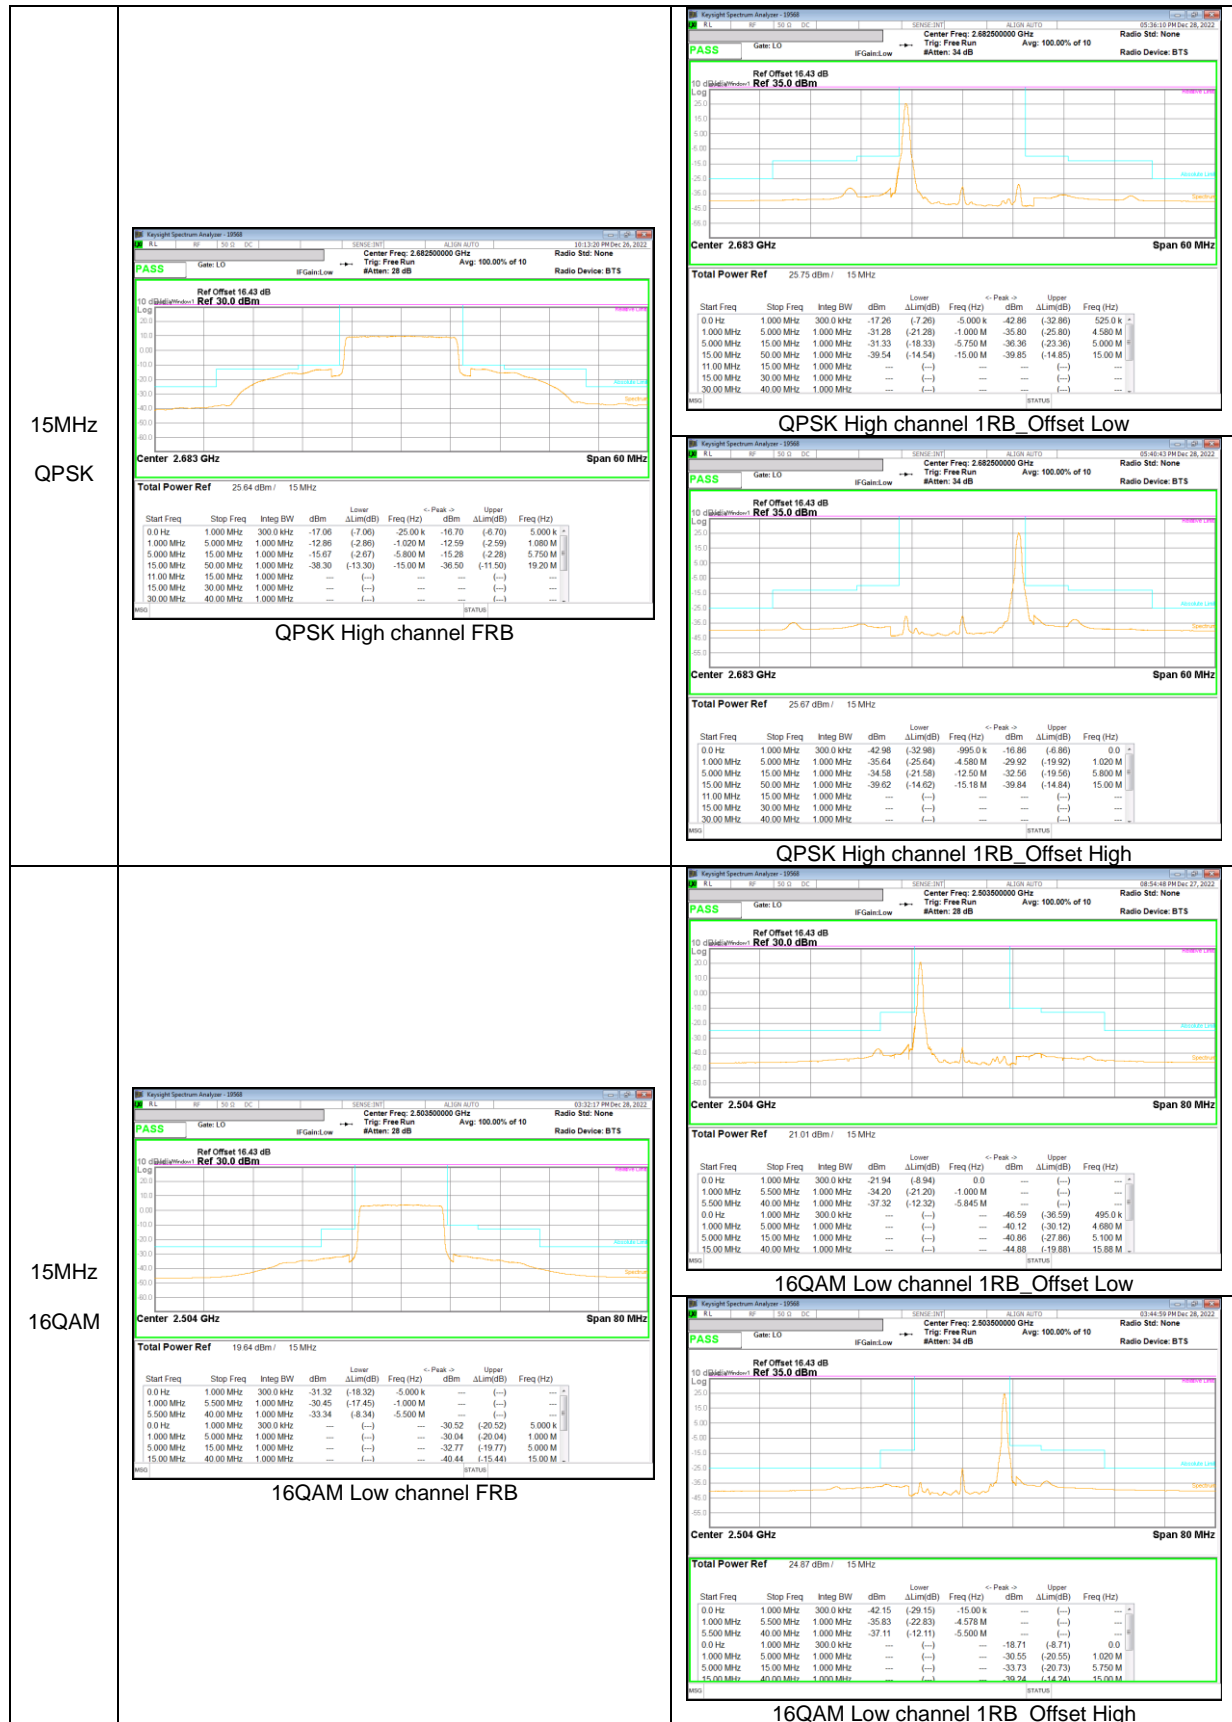

LTE Band 40 (2307.5 - 2312.5 MHz)

LTE Band 40 (2352.5 - 2357.5 MHz)

LTE Band 41(PC2)

10MHz
 QPSK