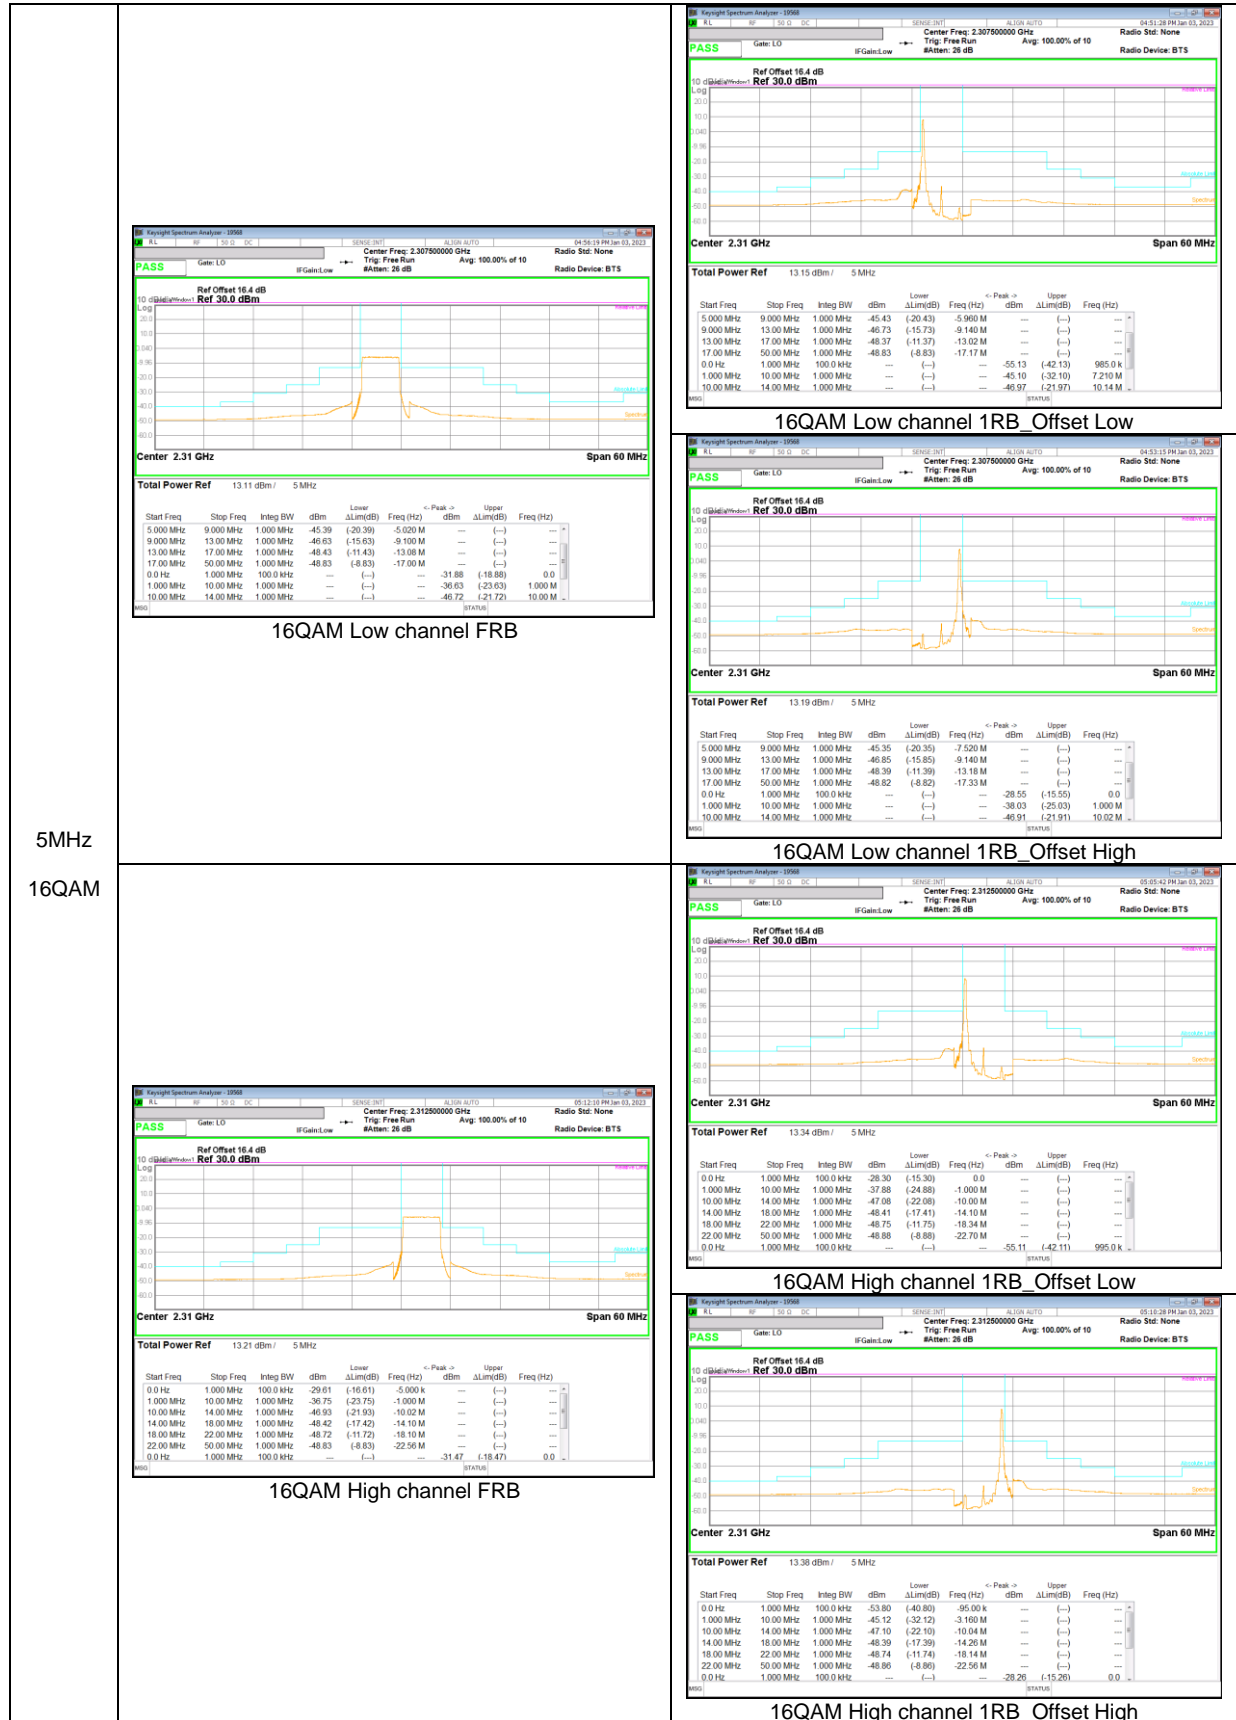

LTE Band 40 (2307.5 - 2312.5 MHz)

LTE Band 40 (2352.5 - 2357.5 MHz)

LTE Band 41(PC2)

10MHz
 QPSK