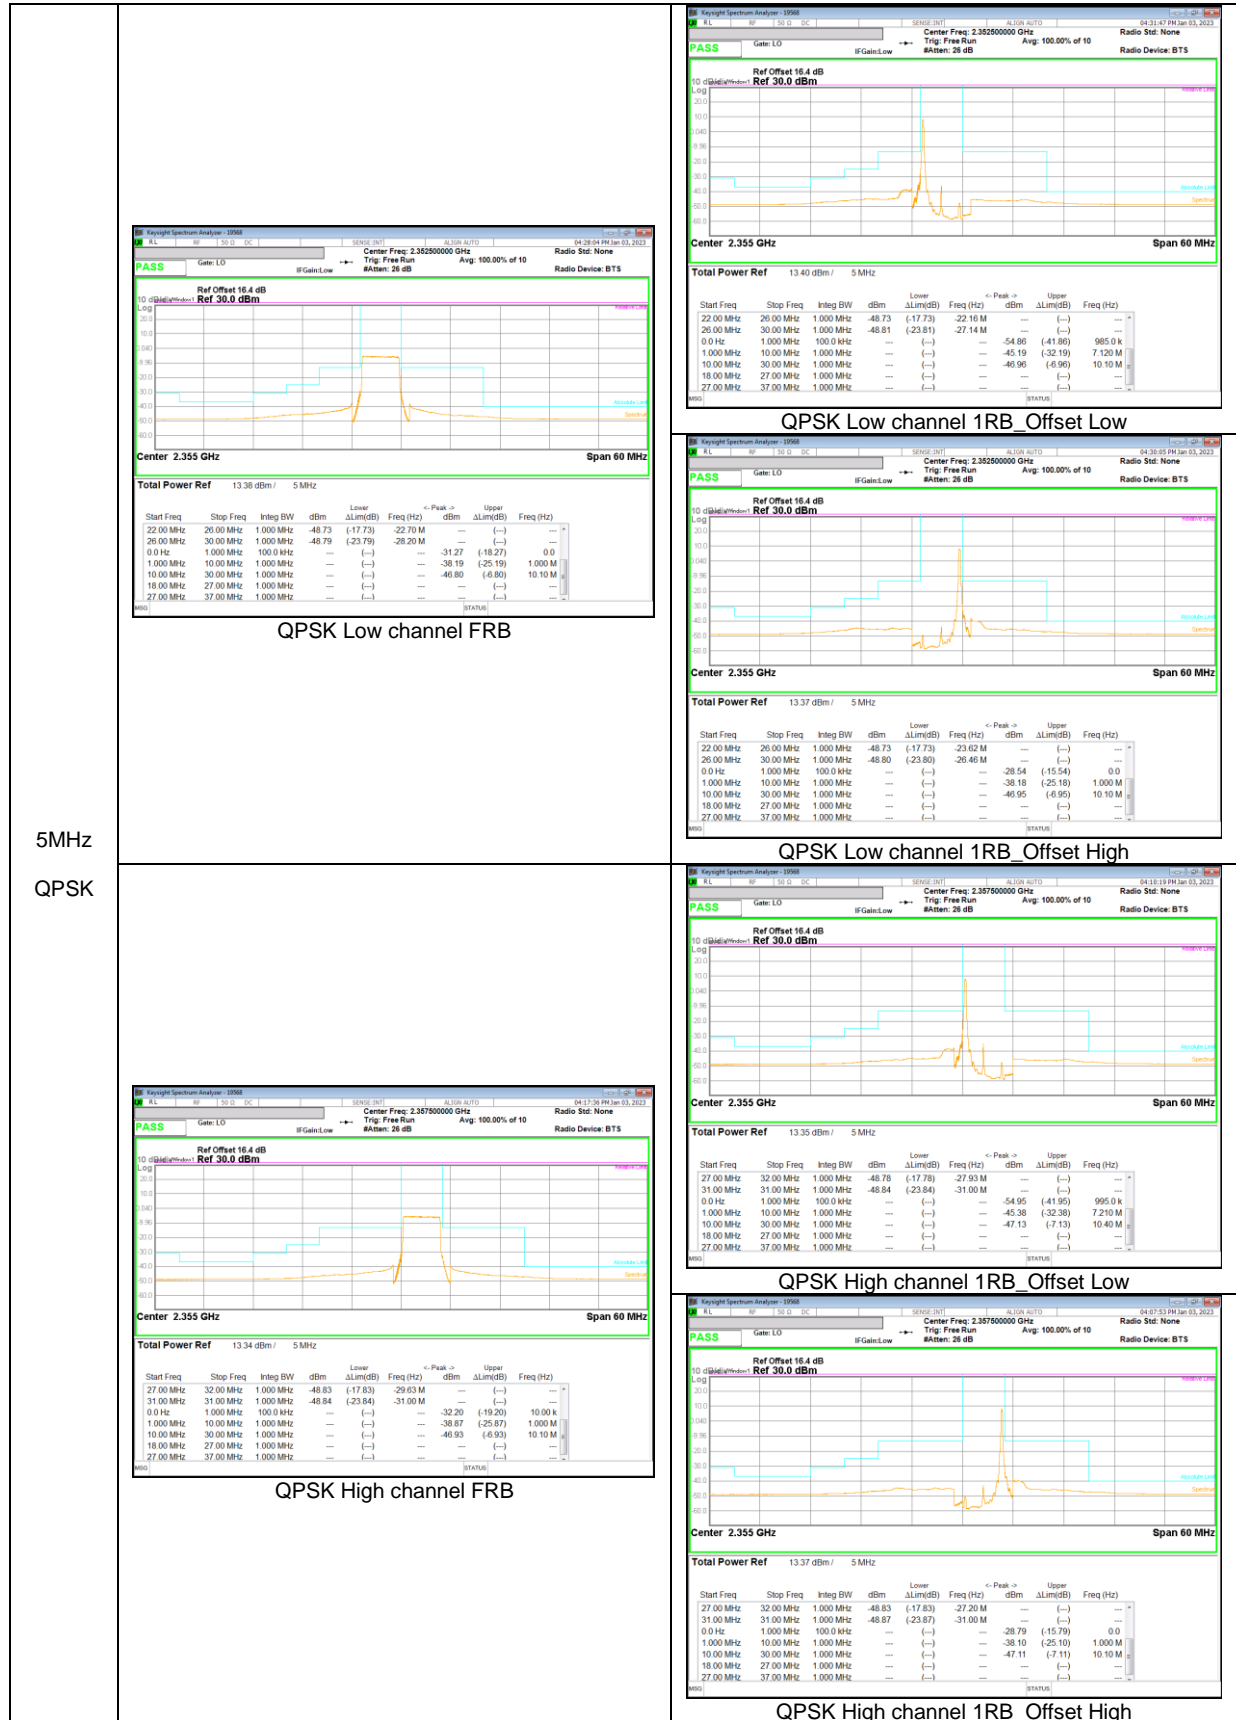

LTE Band 40 (2307.5 - 2312.5 MHz)

LTE Band 40 (2352.5 - 2357.5 MHz)

LTE Band 41(PC2)

10MHz
 QPSK