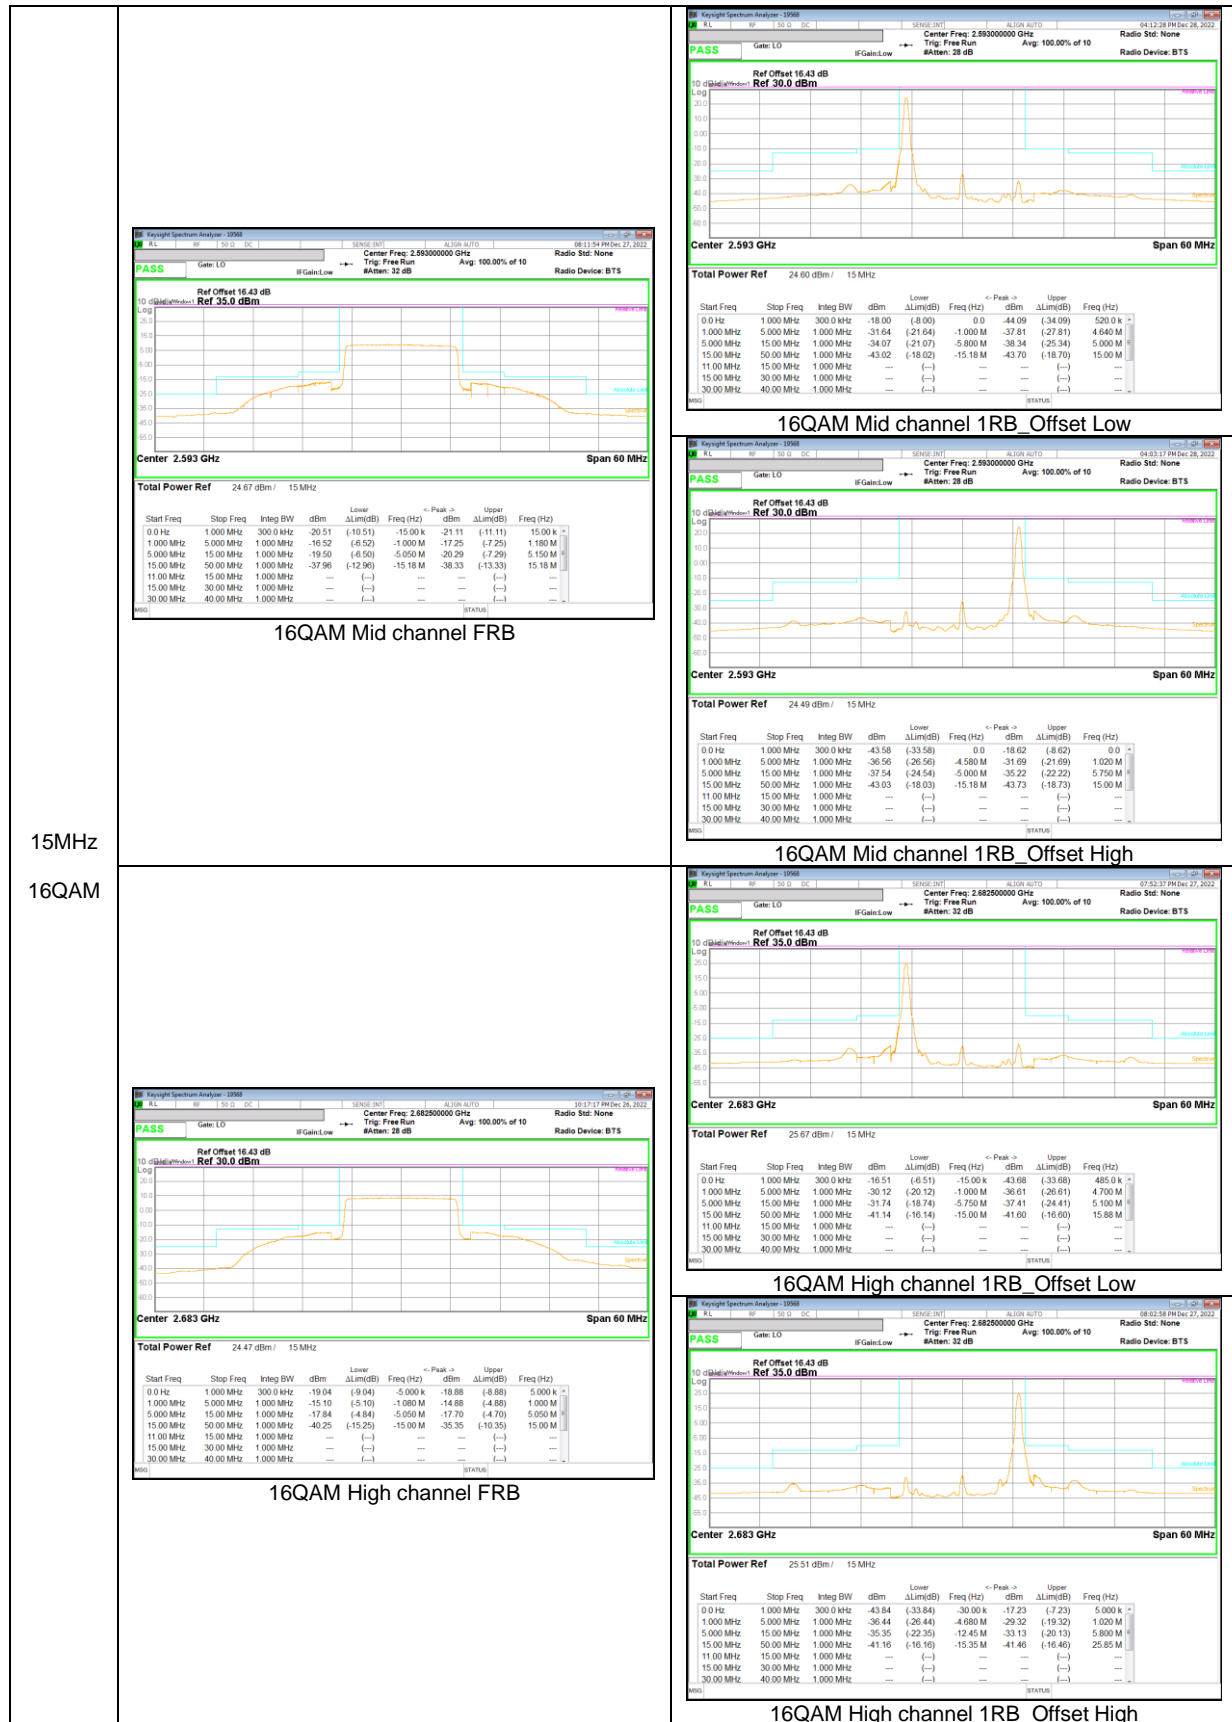

LTE Band 40 (2307.5 - 2312.5 MHz)

LTE Band 40 (2352.5 - 2357.5 MHz)

LTE Band 41(PC2)

10MHz
 QPSK