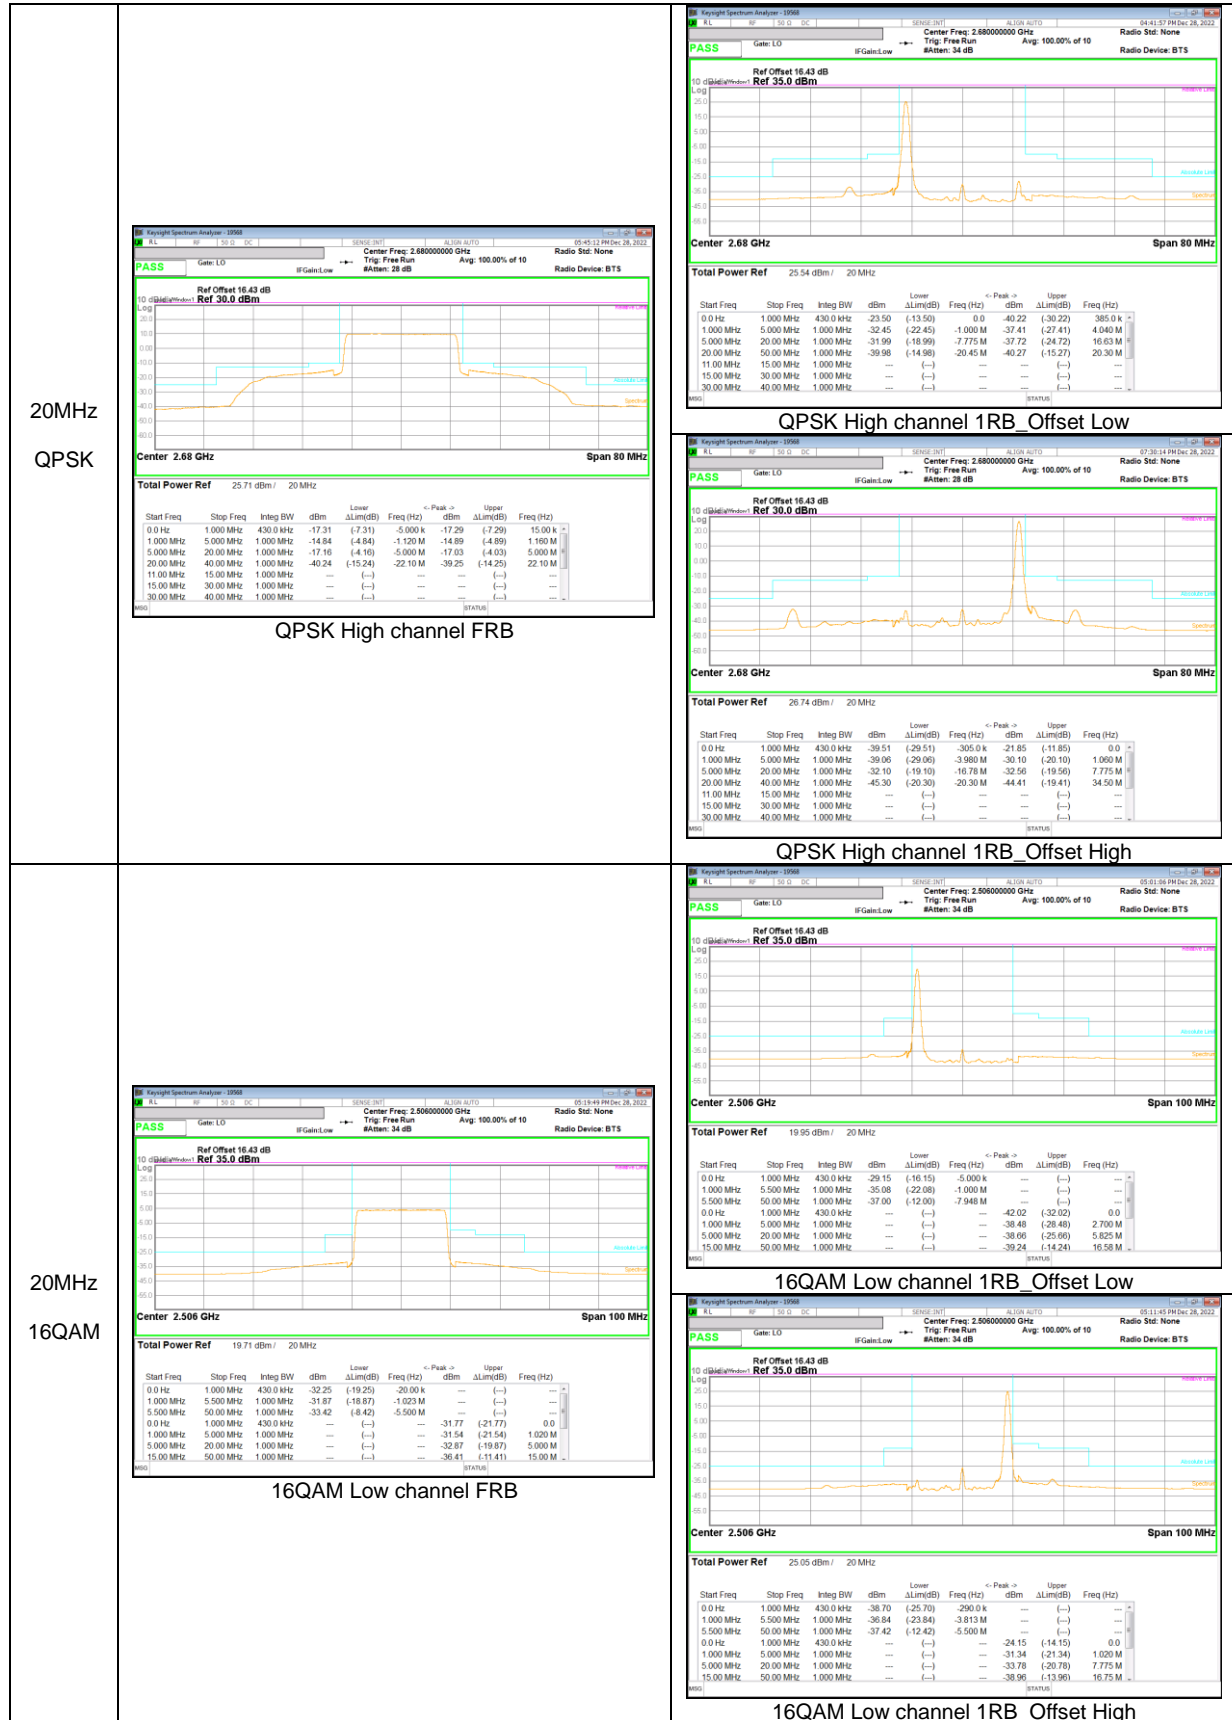

LTE Band 40 (2307.5 - 2312.5 MHz)

LTE Band 40 (2352.5 - 2357.5 MHz)

LTE Band 41(PC2)

10MHz
 QPSK