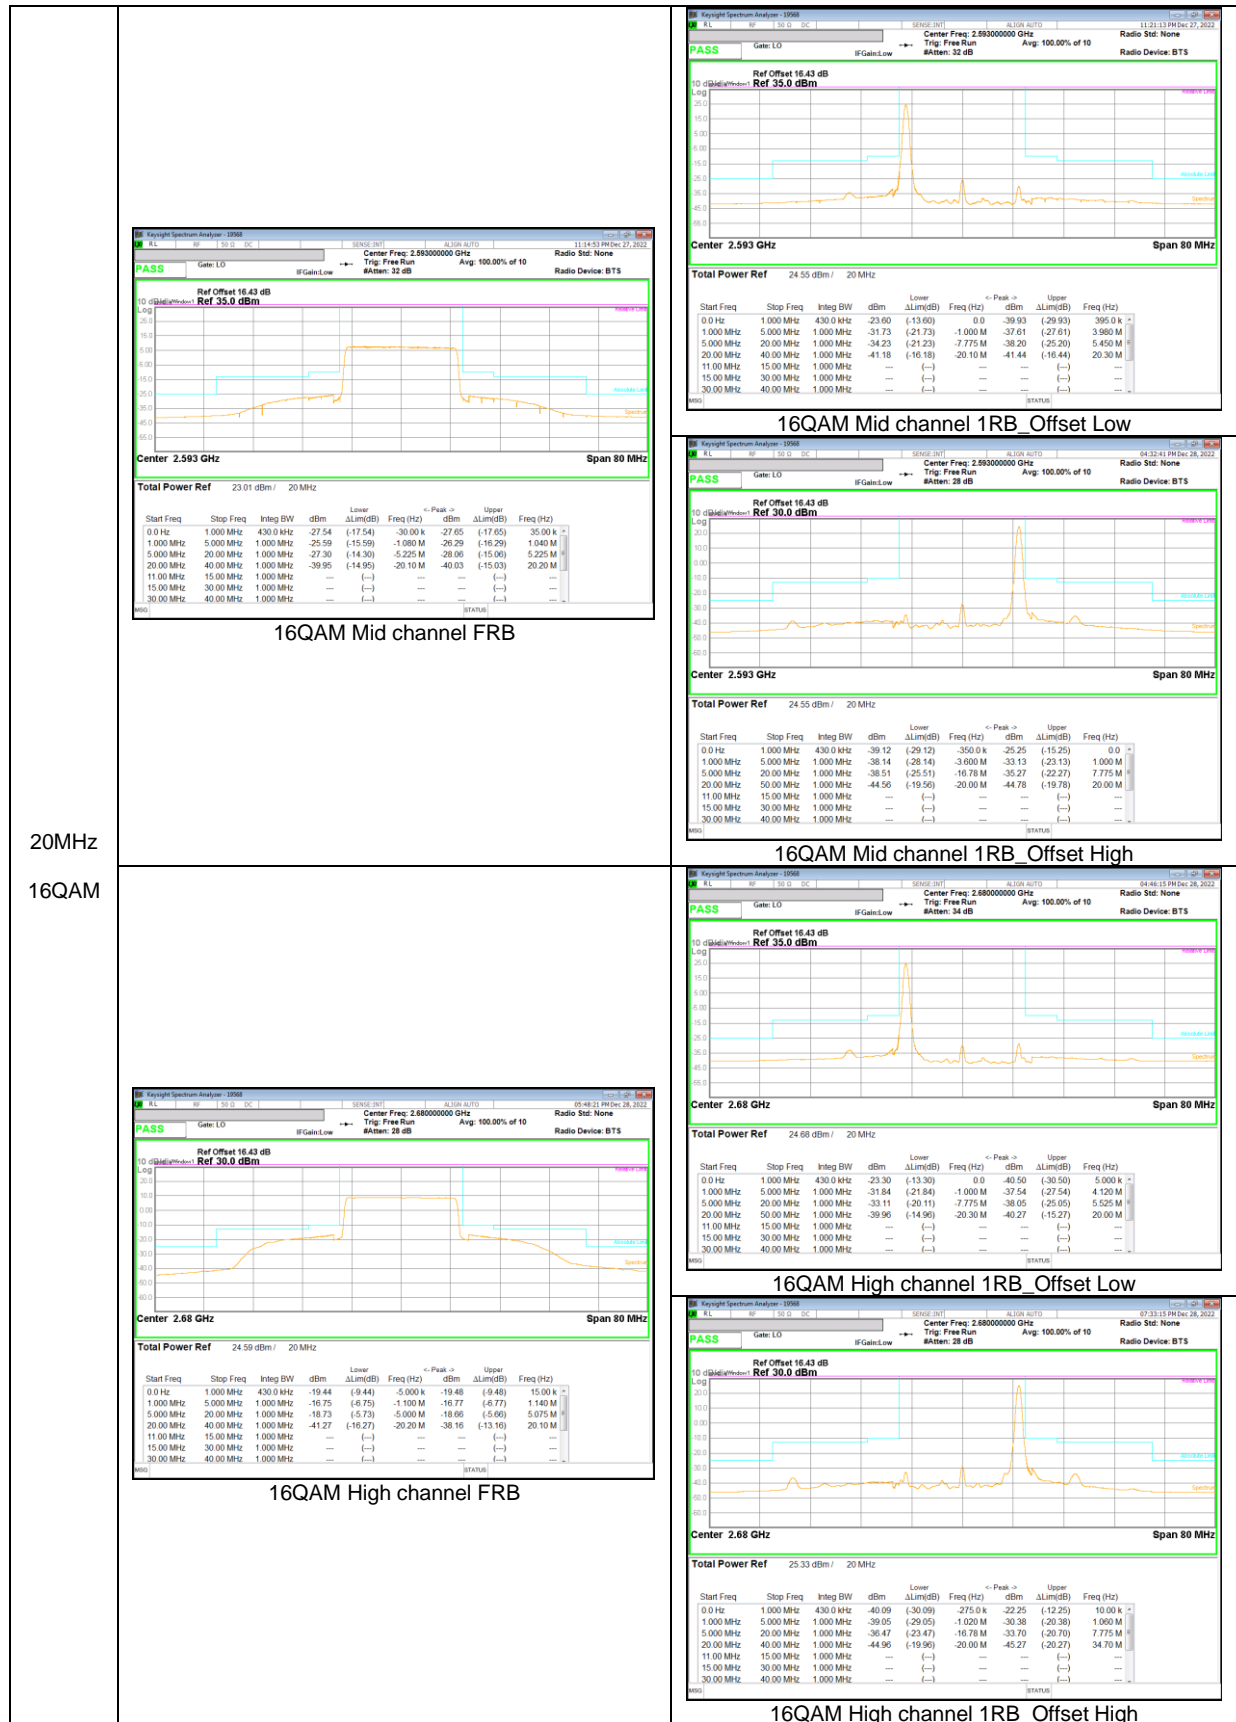

LTE Band 40 (2307.5 - 2312.5 MHz)

LTE Band 40 (2352.5 - 2357.5 MHz)

LTE Band 41(PC2)

10MHz
 QPSK