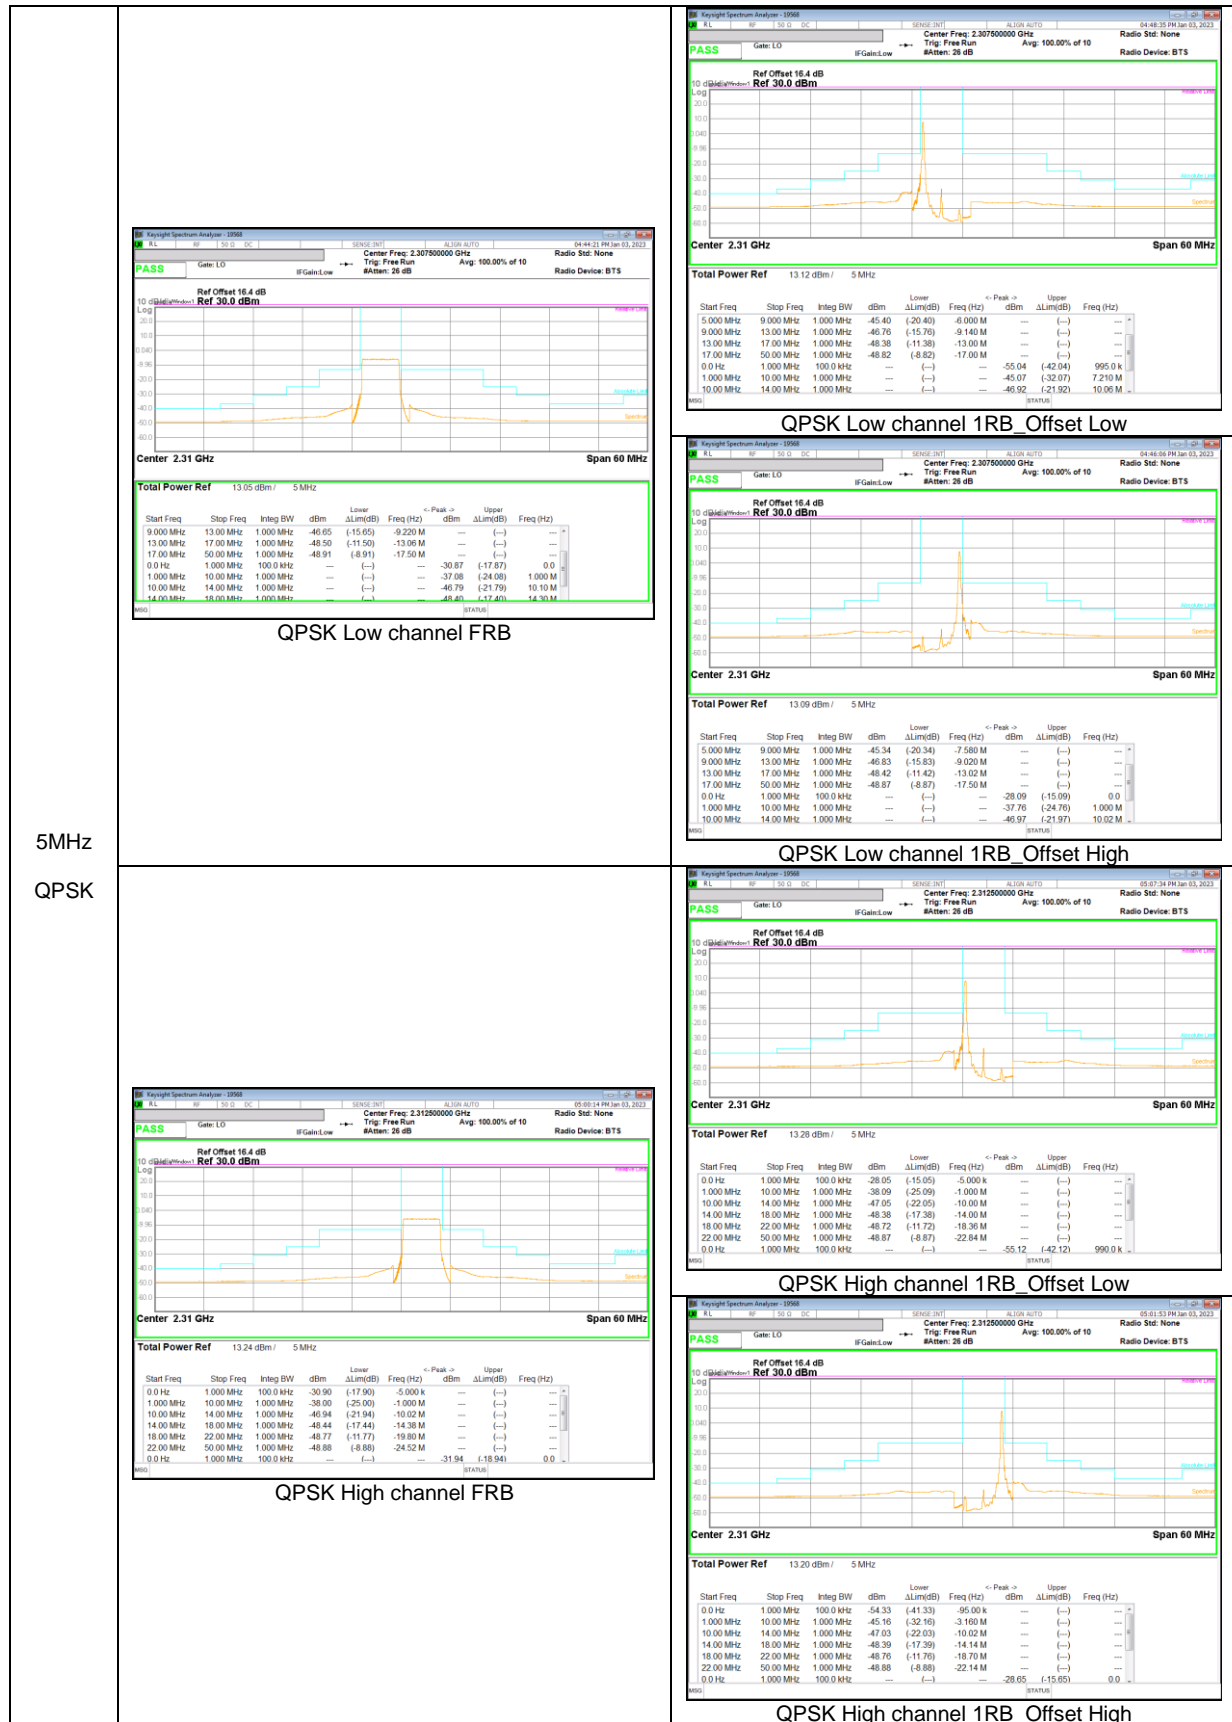

LTE Band 40 (2307.5 - 2312.5 MHz)

LTE Band 40 (2352.5 - 2357.5 MHz)

LTE Band 41(PC2)

10MHz
 QPSK