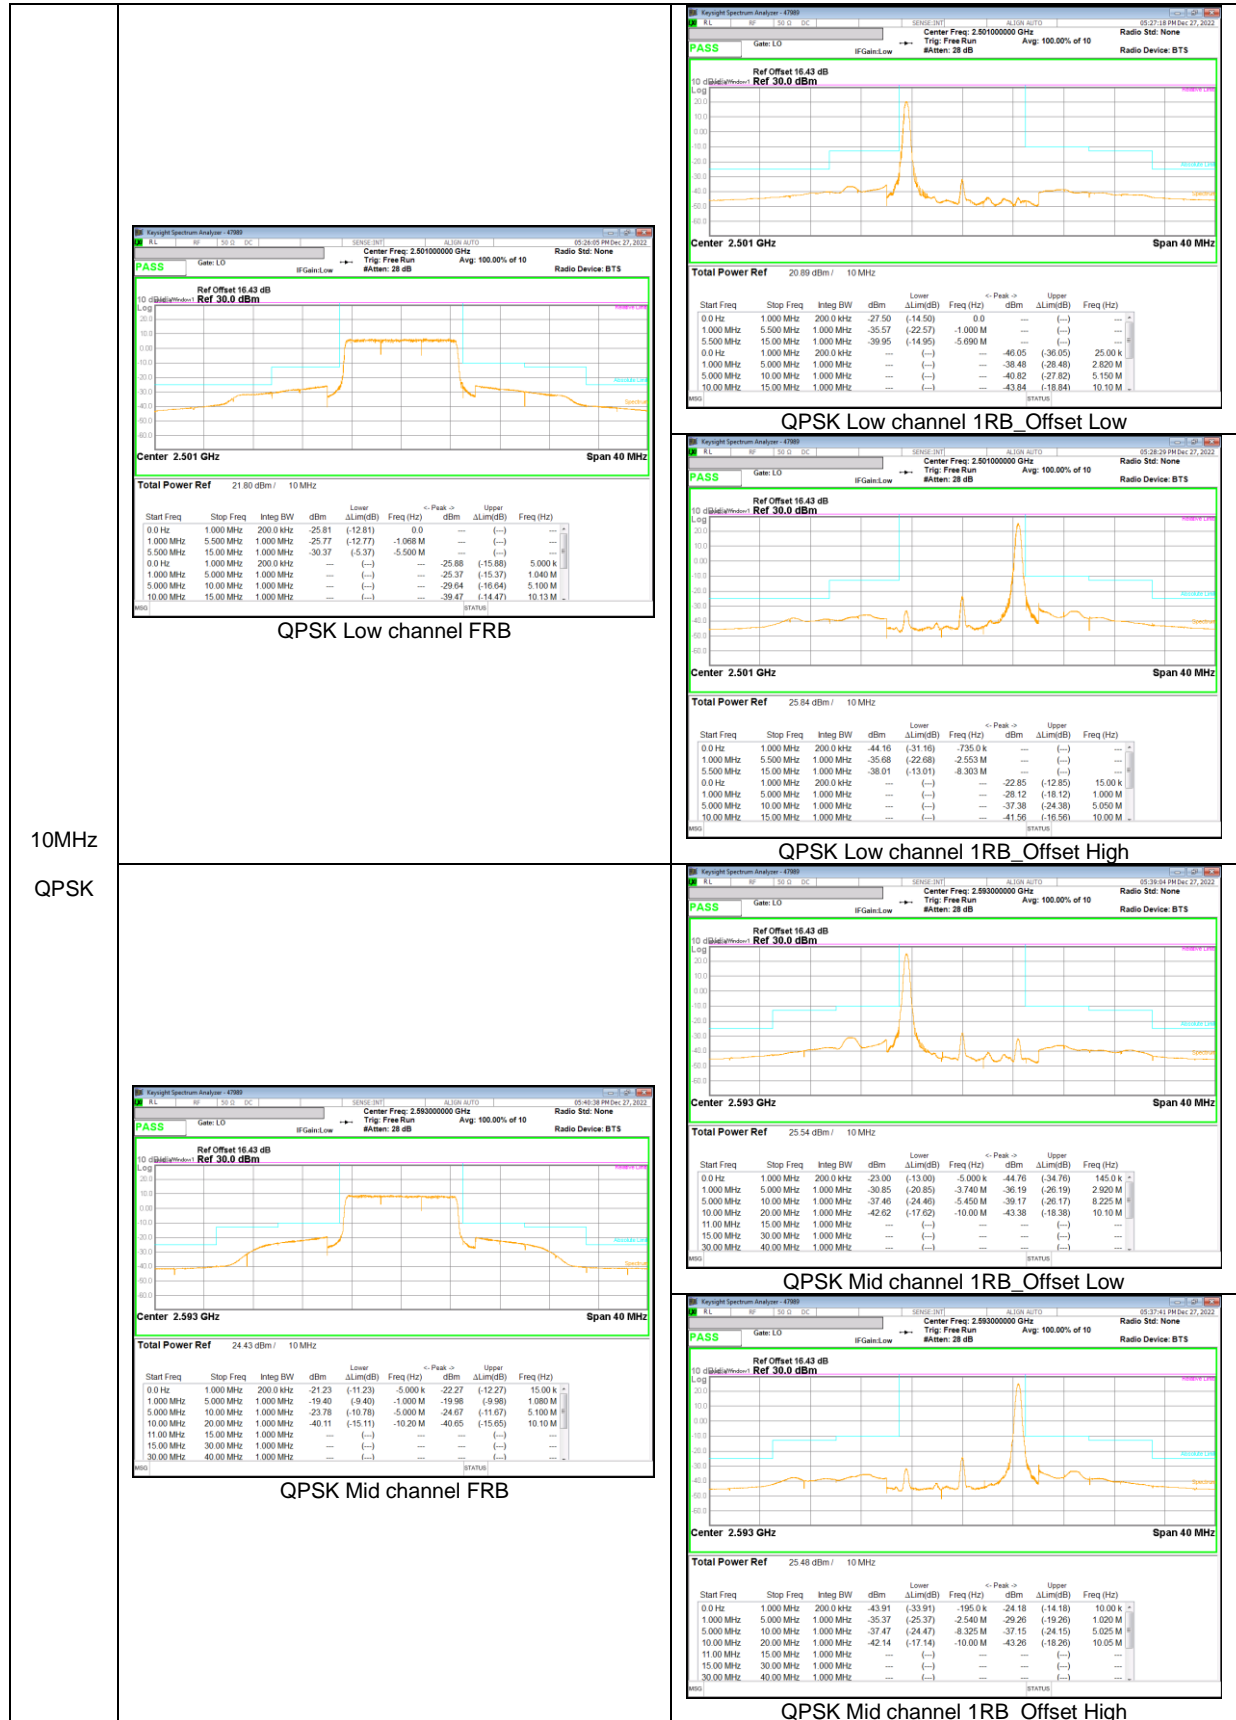

LTE Band 40 (2307.5 - 2312.5 MHz)

LTE Band 40 (2352.5 - 2357.5 MHz)

LTE Band 41(PC2)

10MHz
 QPSK