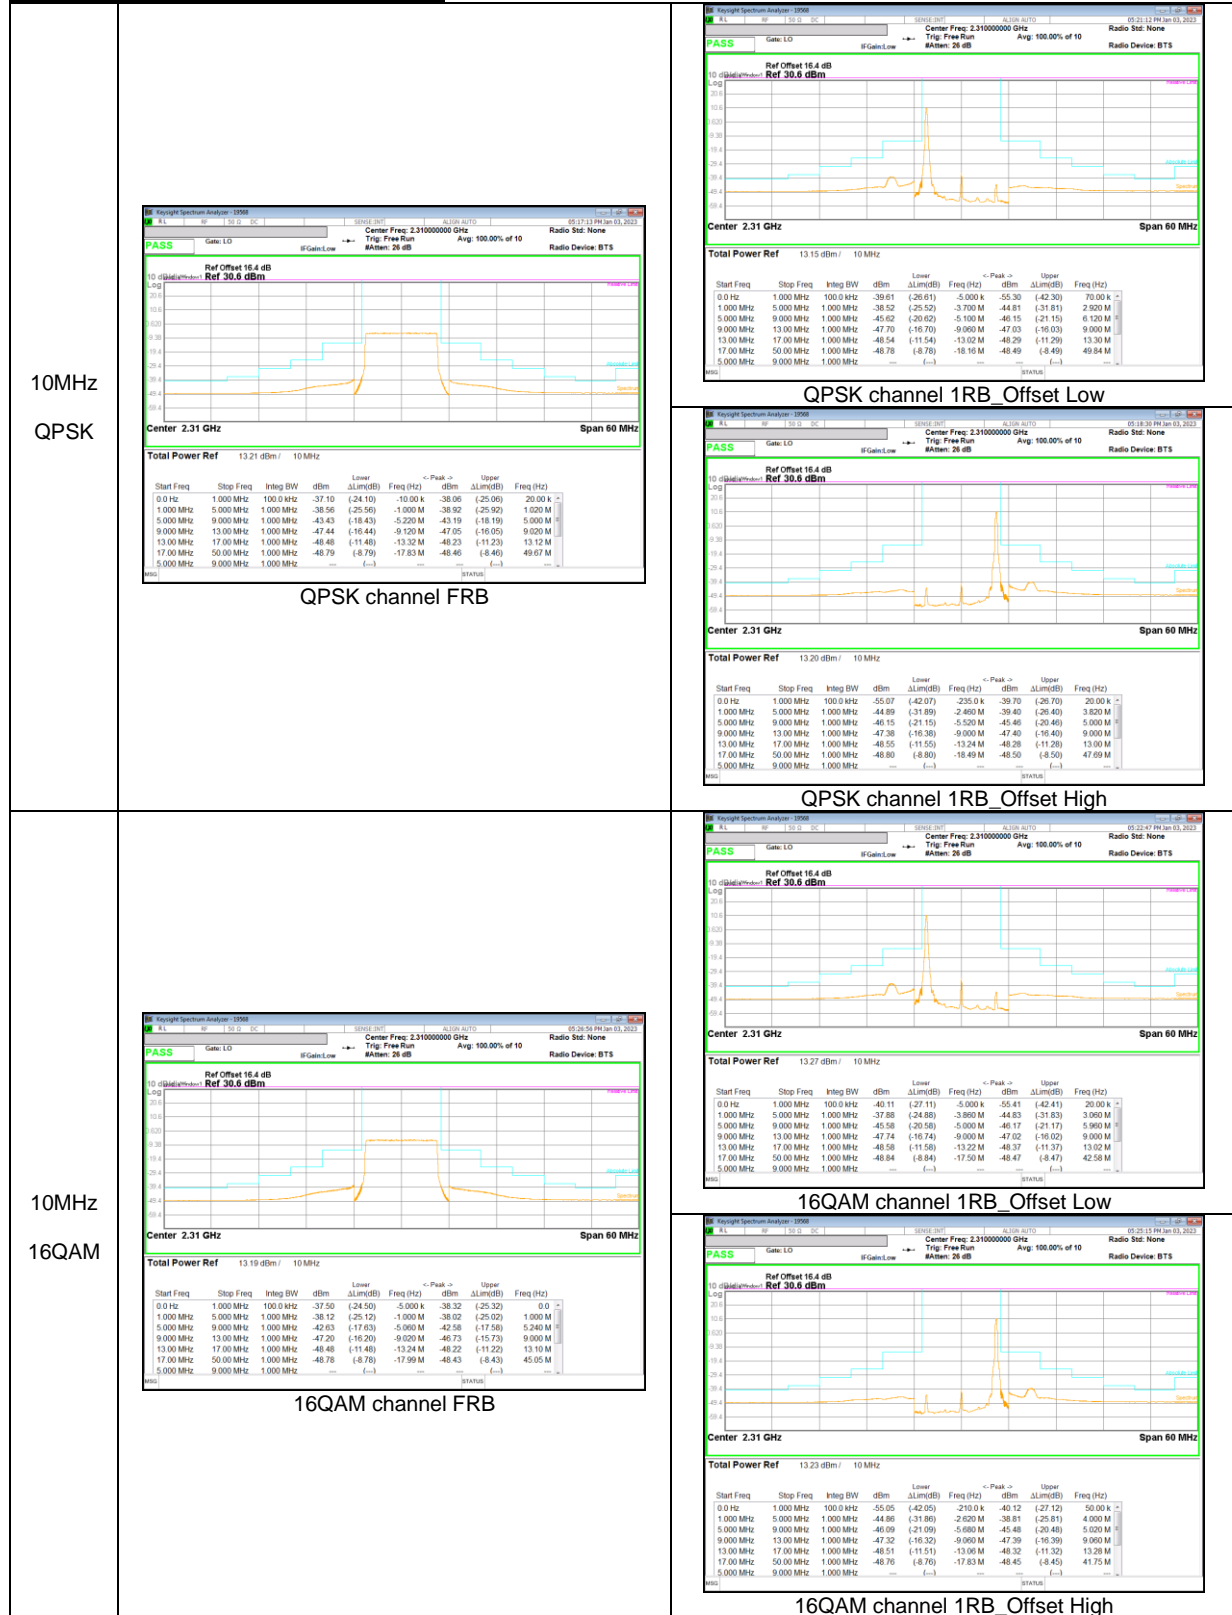

LTE Band 40 (2307.5 - 2312.5 MHz)

LTE Band 40 (2352.5 - 2357.5 MHz)

LTE Band 41(PC2)

10MHz
 QPSK