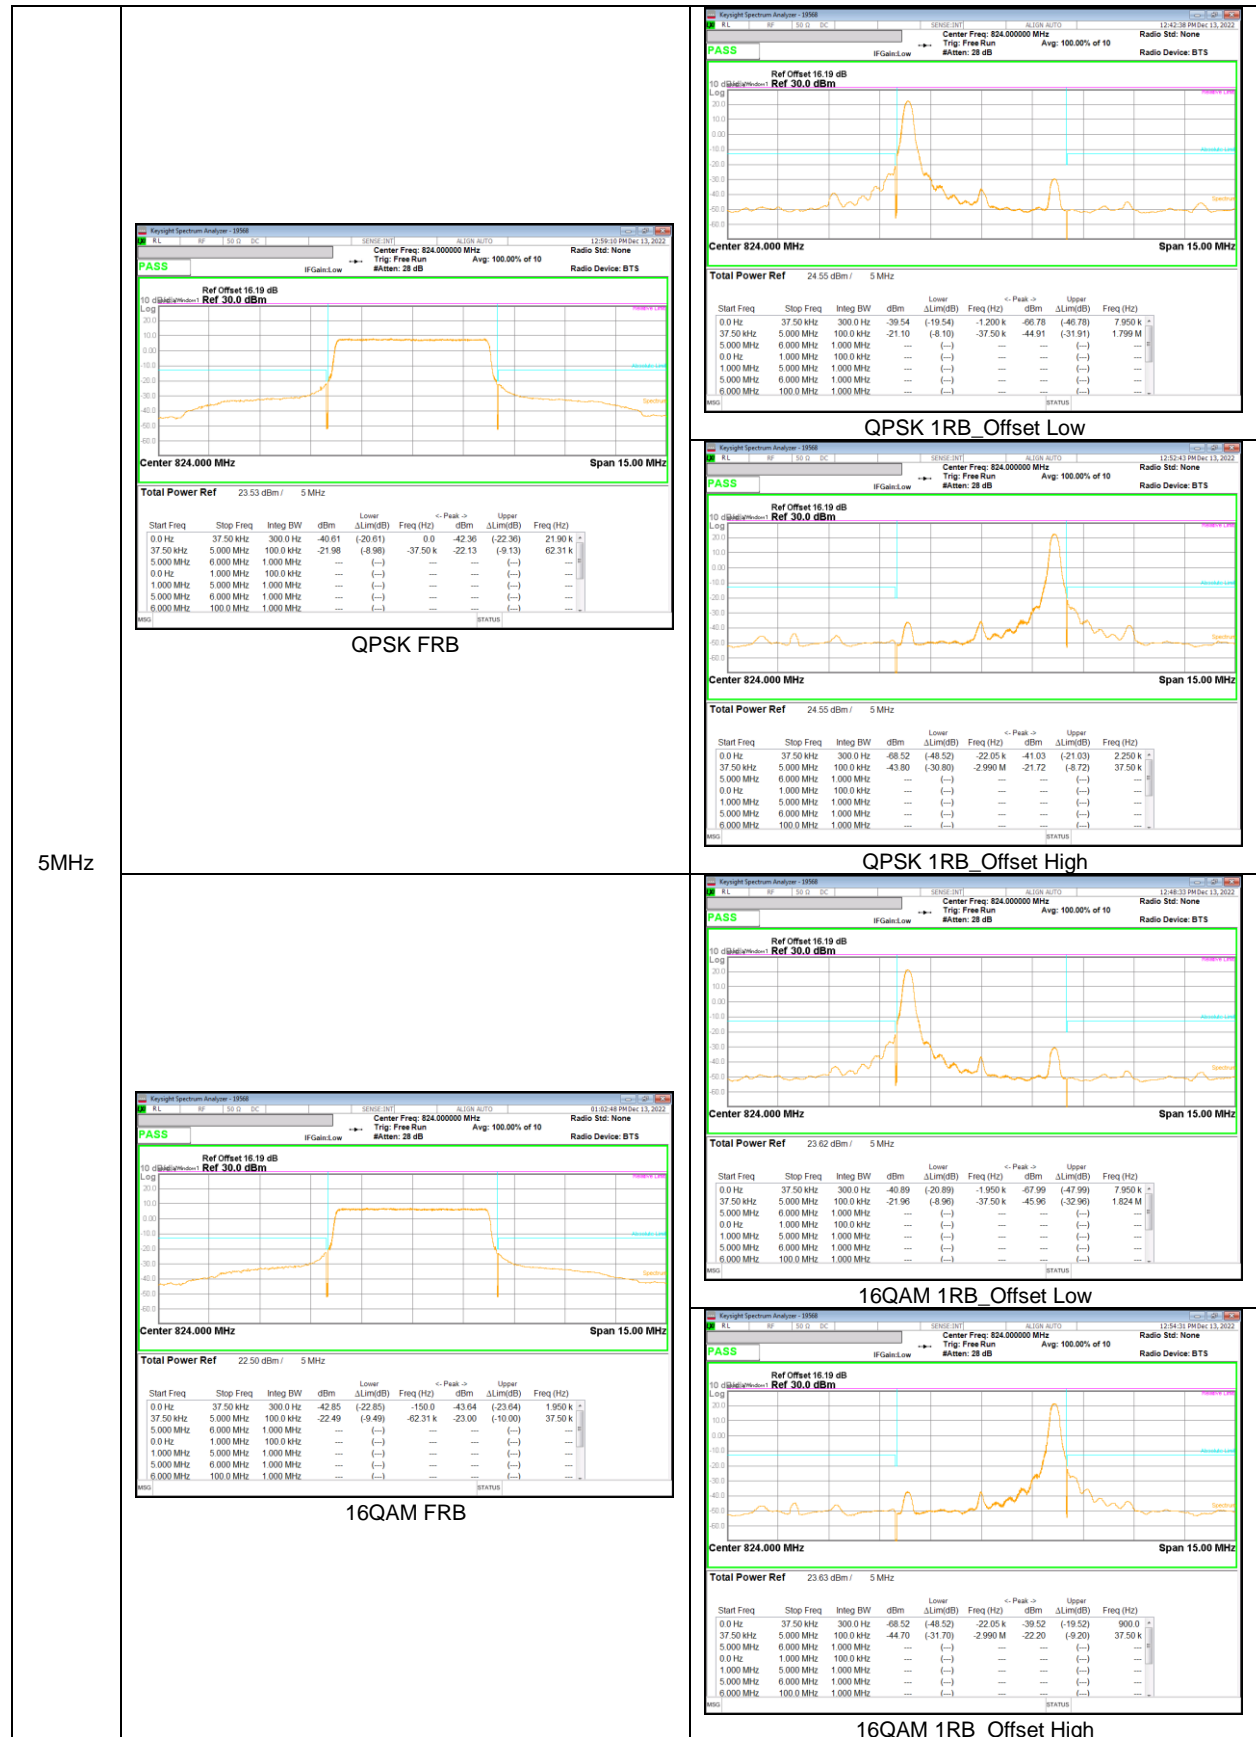

5MHz

LTE Band 26 (Straddle)

LTE Band 30