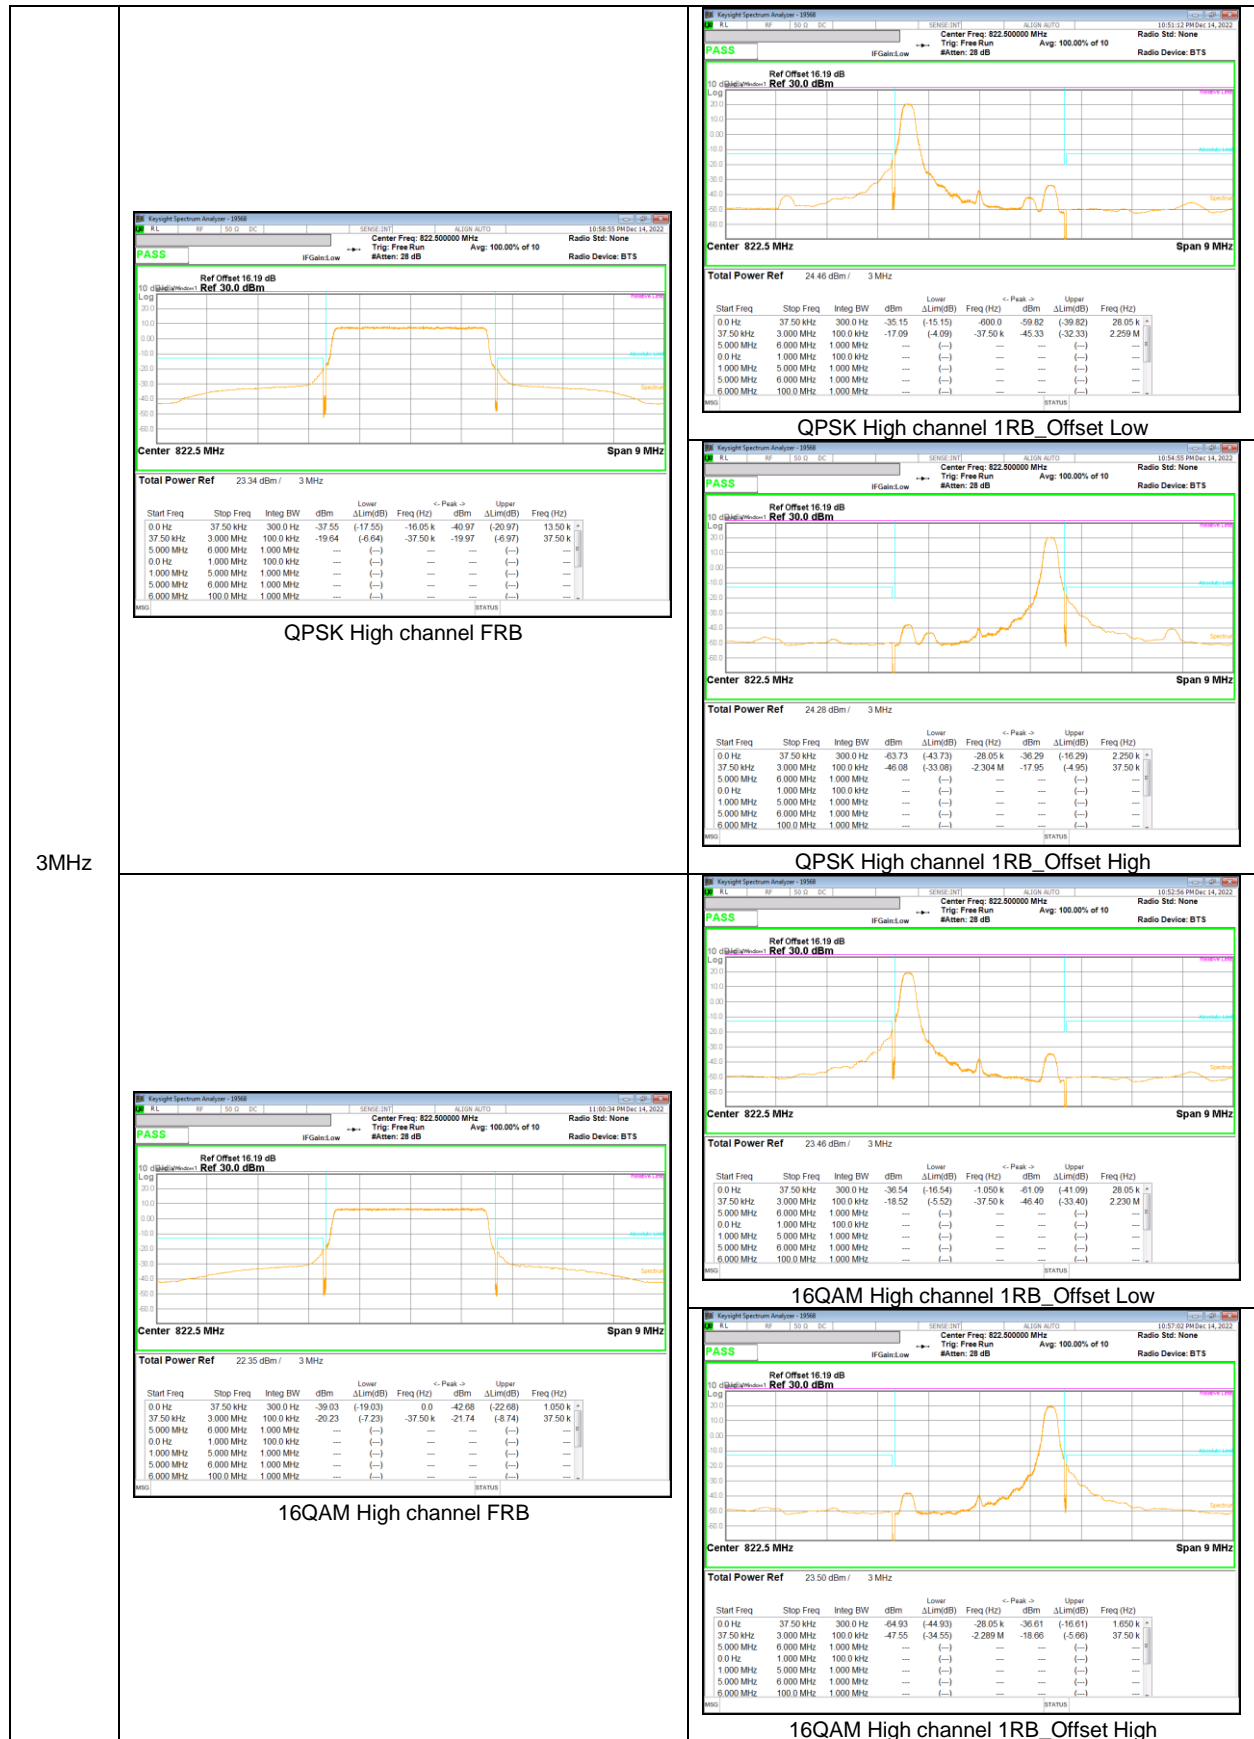

5MHz

LTE Band 26 (Straddle)

LTE Band 30