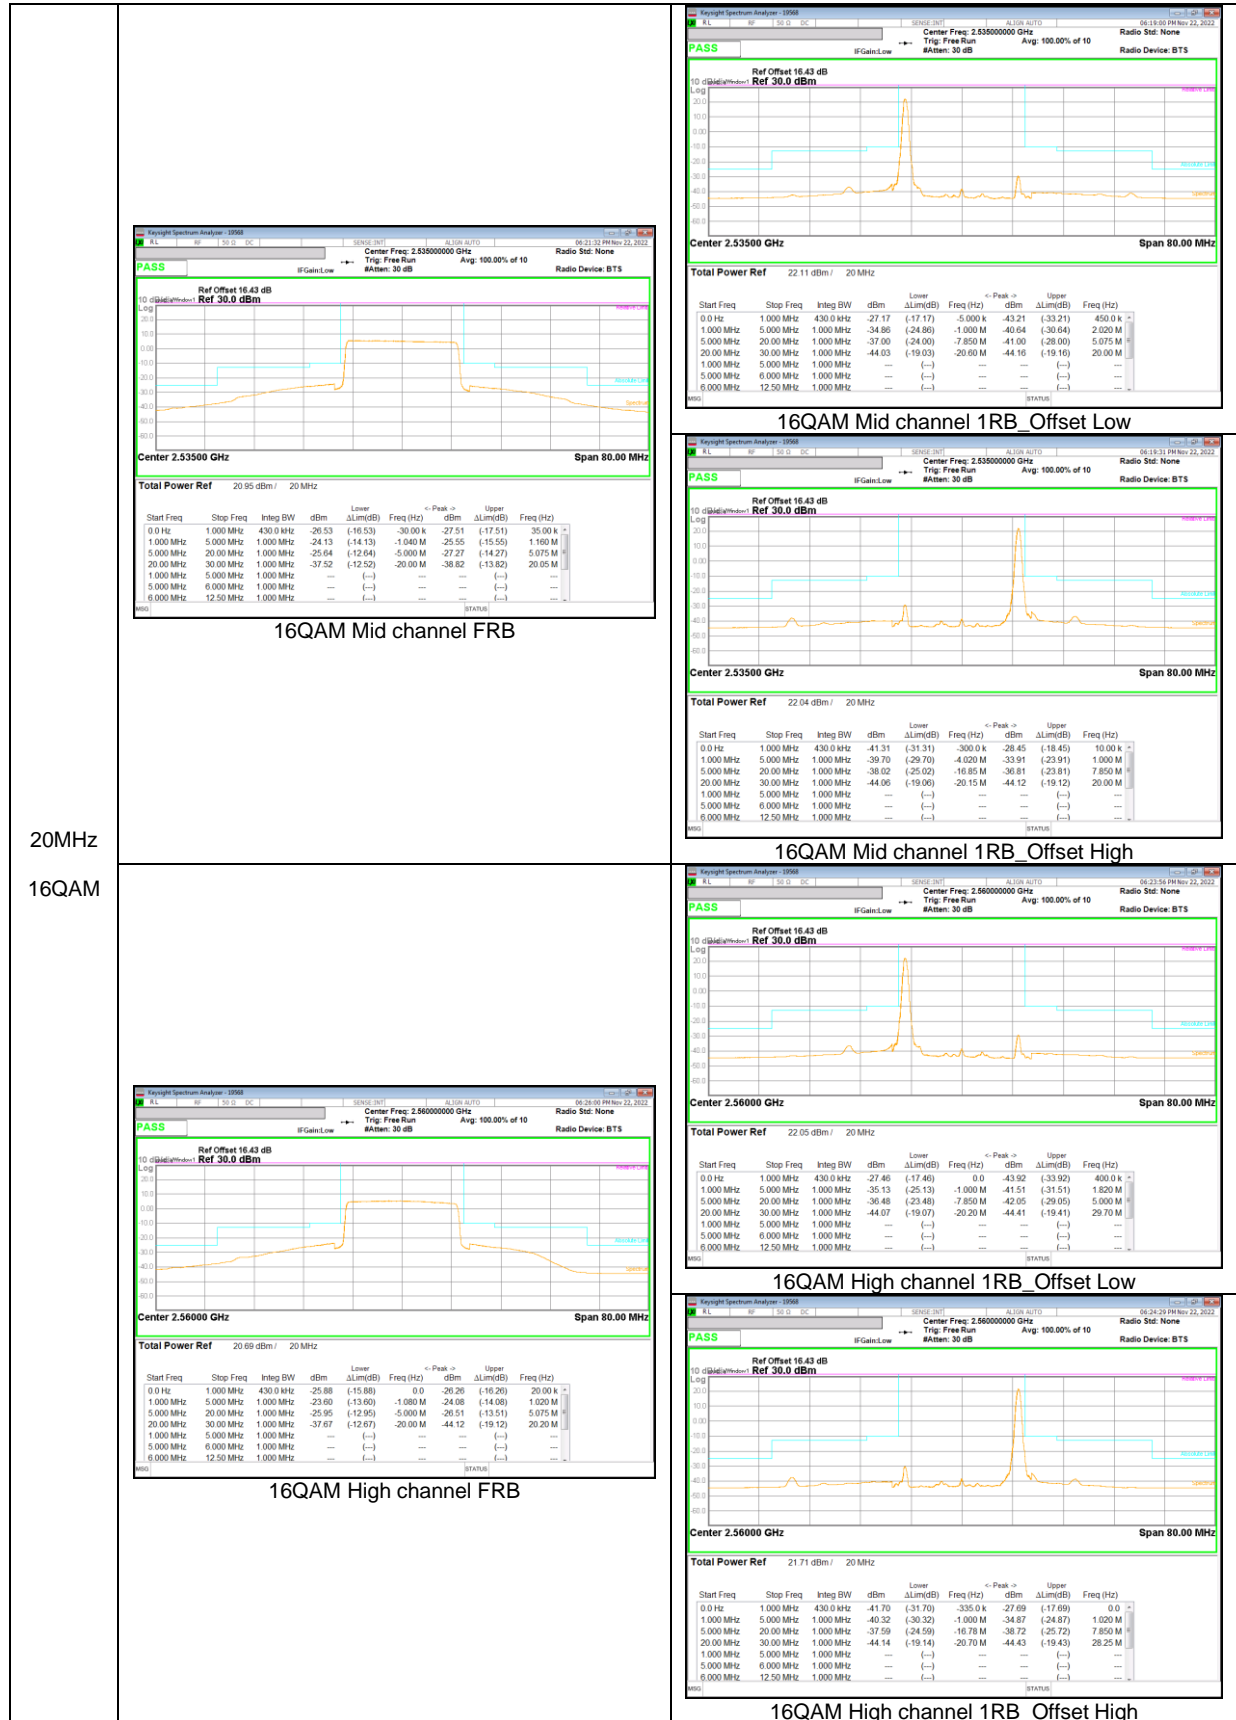

10MHz

9.2.2. EMISSION MASK RESULT

LTE Band 7

LTE Band 26 (Part 90)