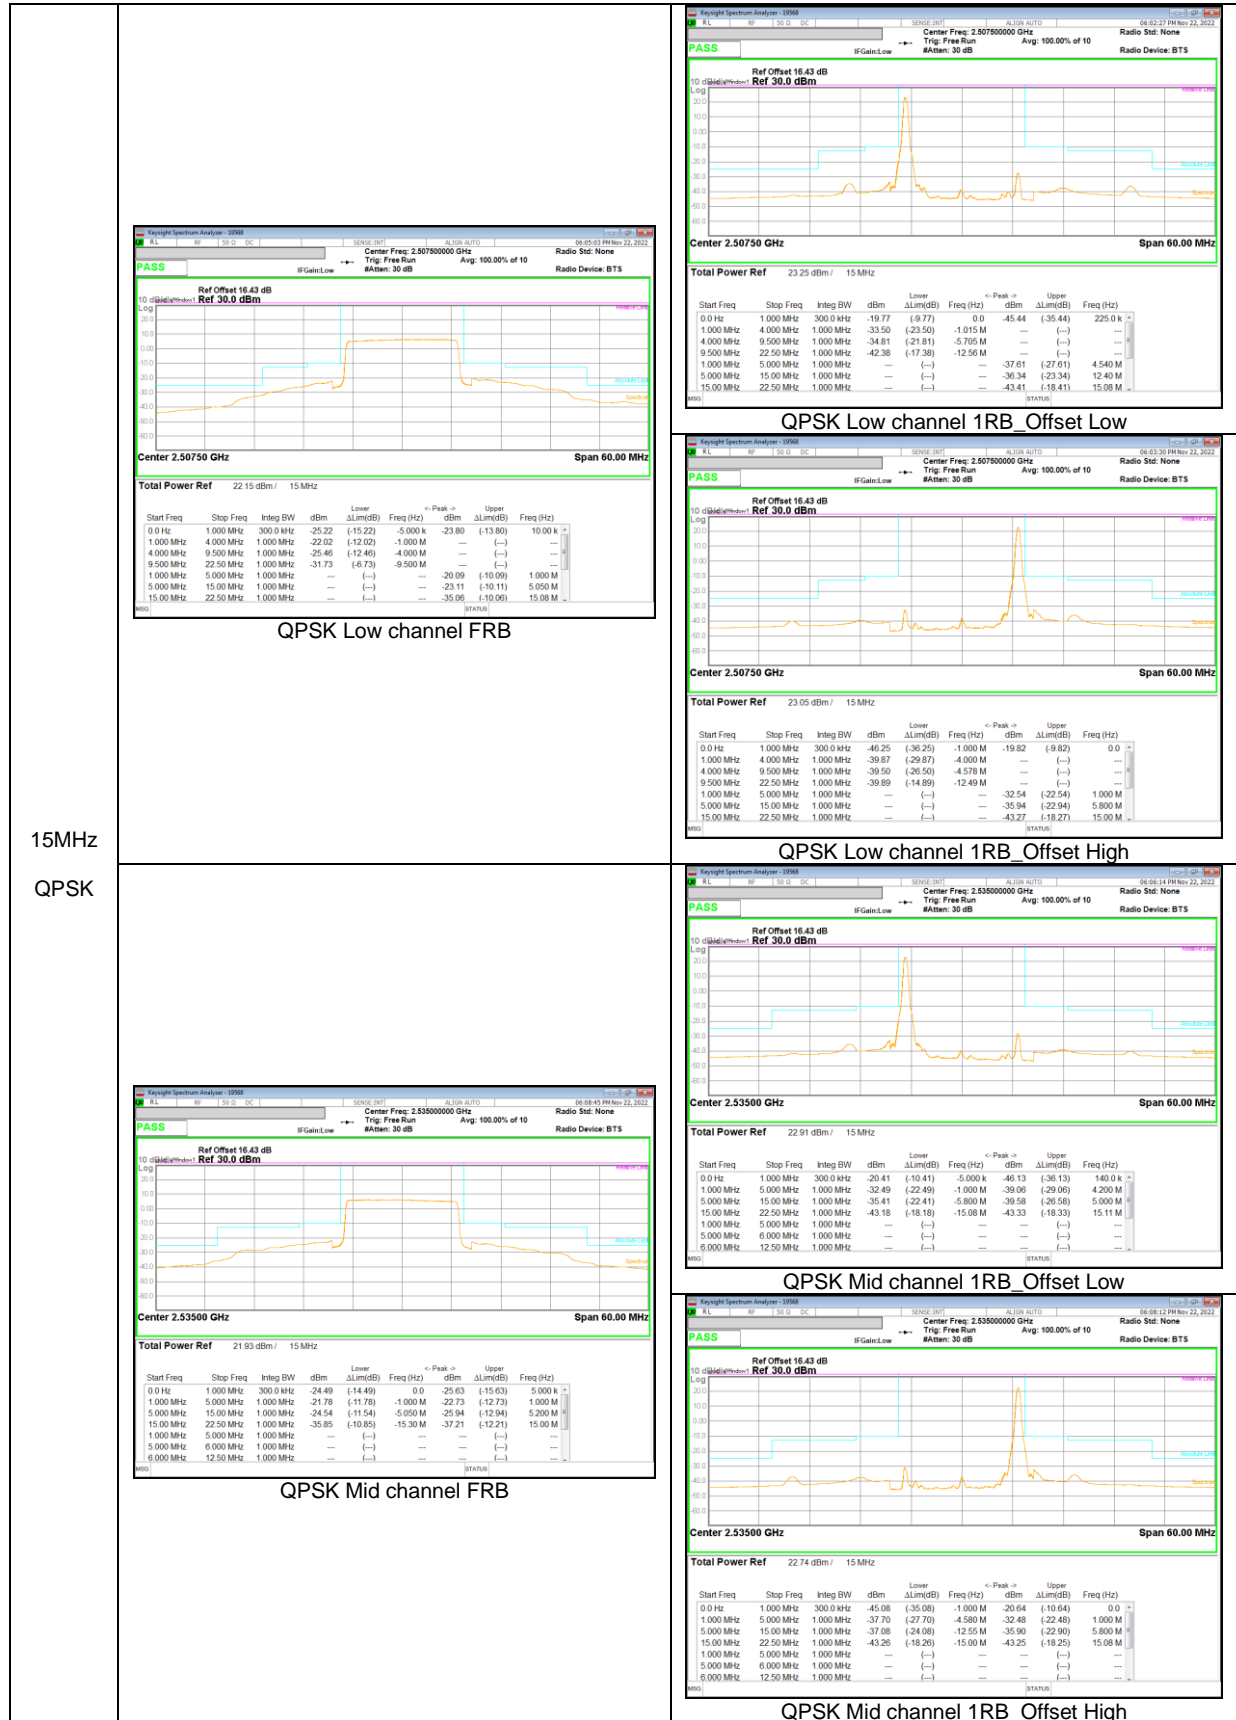

10MHz

9.2.2. EMISSION MASK RESULT

LTE Band 7

LTE Band 26 (Part 90)