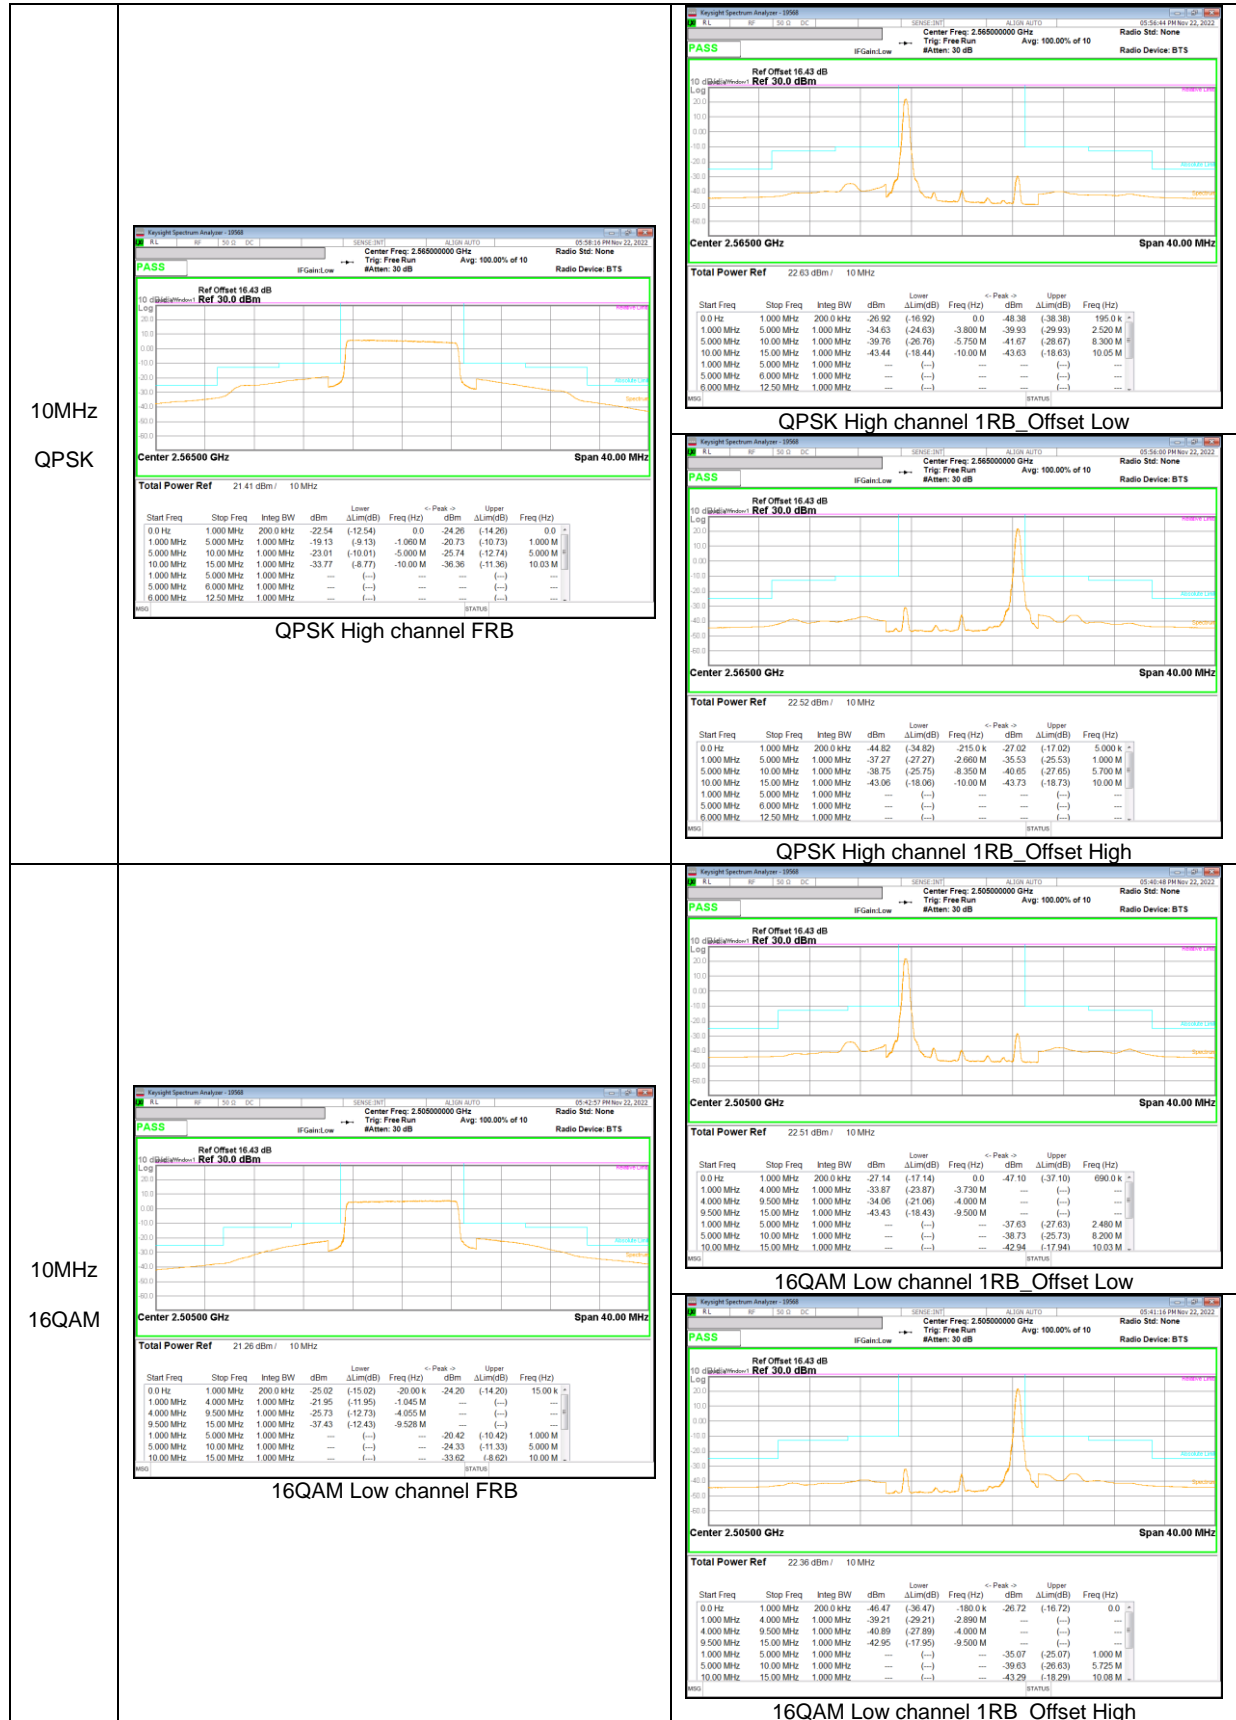

10MHz

9.2.2. EMISSION MASK RESULT

LTE Band 7

LTE Band 26 (Part 90)