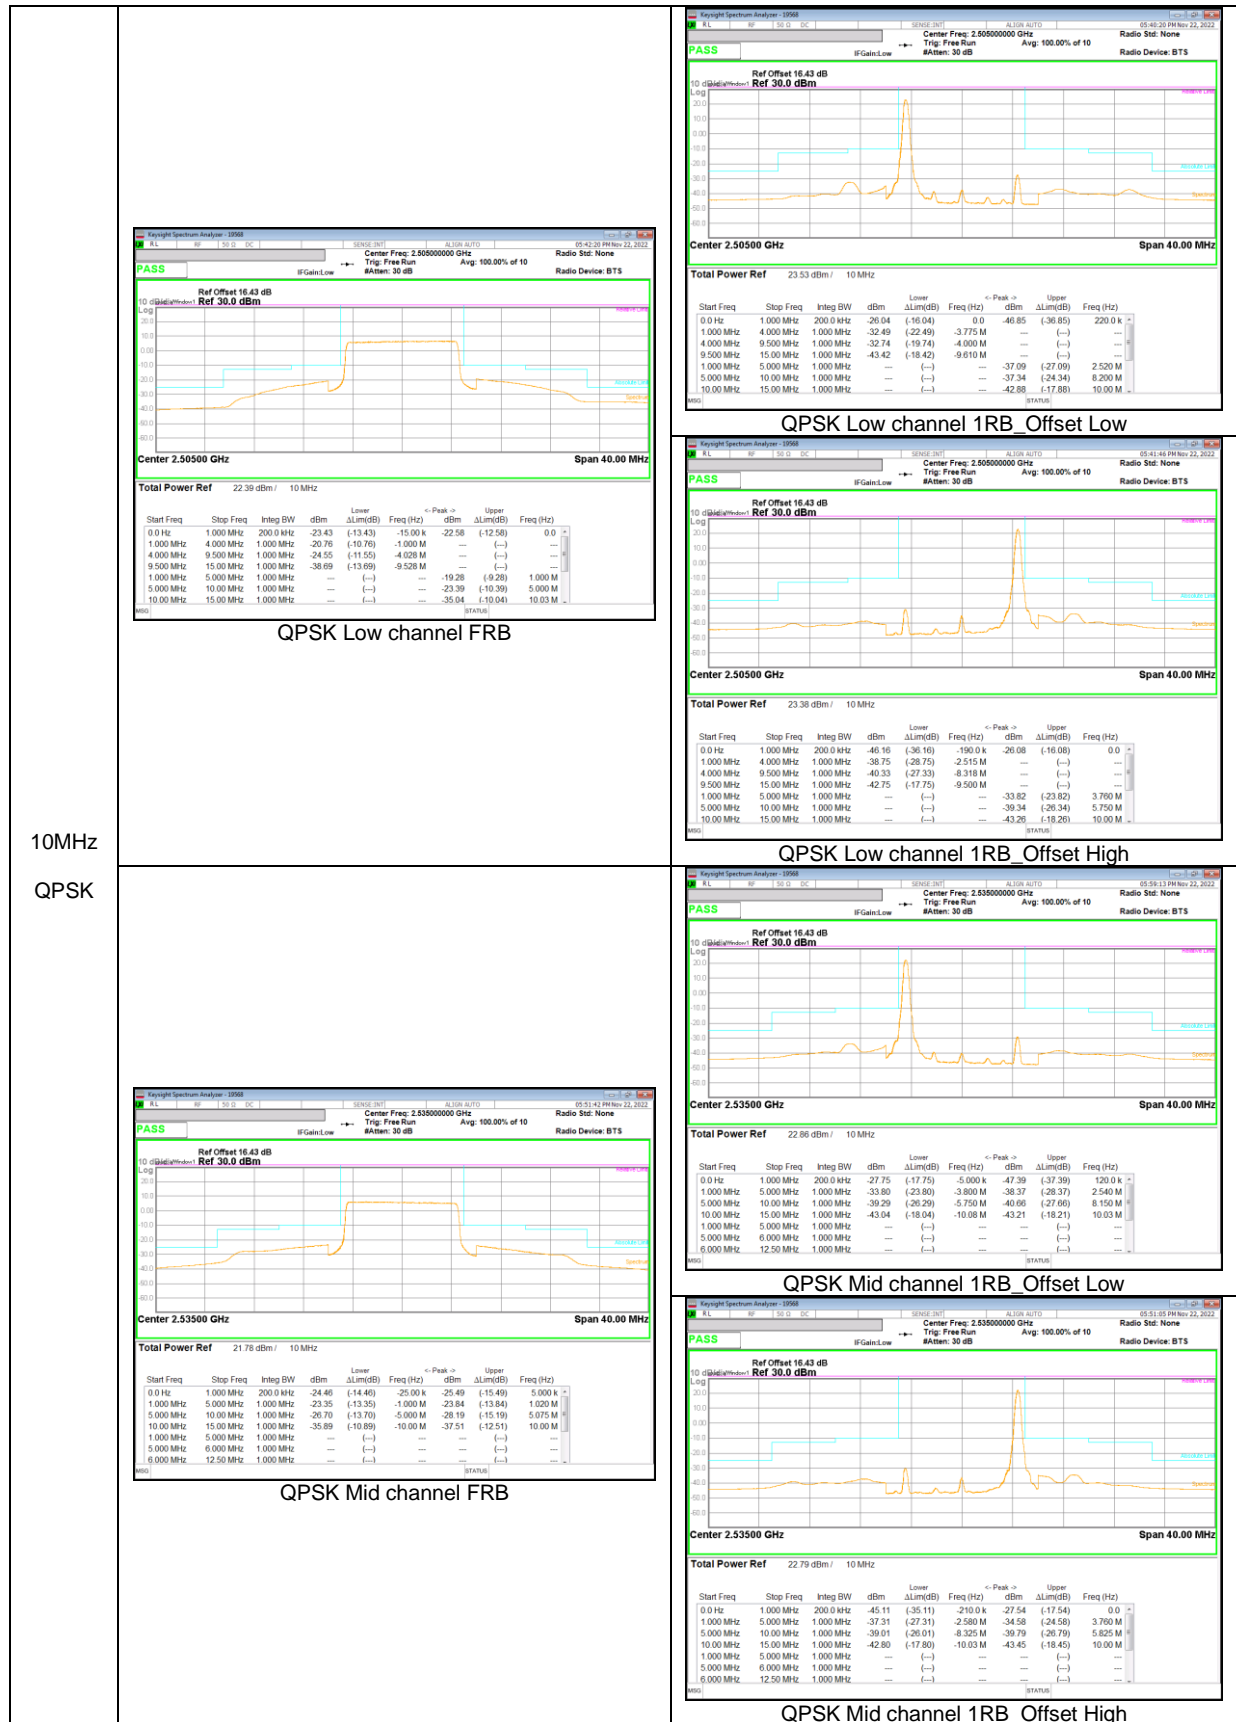

10MHz

9.2.2. EMISSION MASK RESULT

LTE Band 7

LTE Band 26 (Part 90)