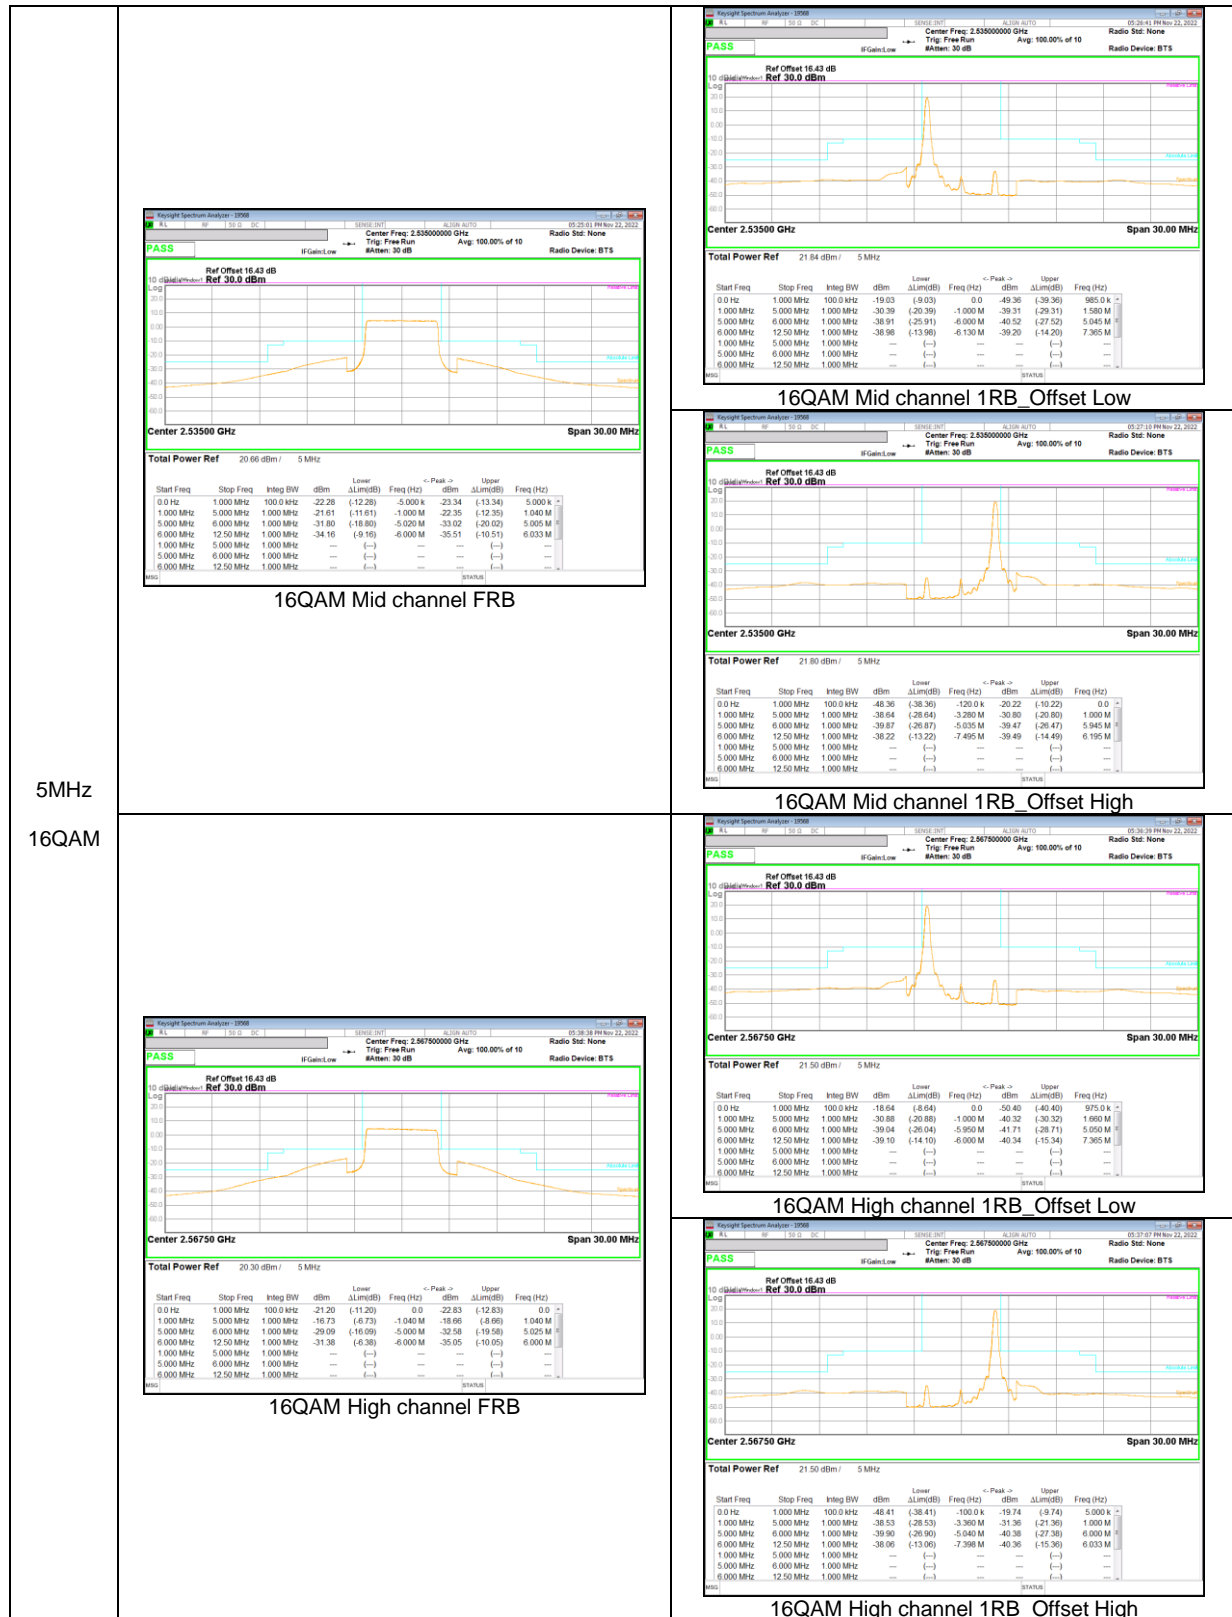

10MHz

9.2.2. EMISSION MASK RESULT

LTE Band 7

LTE Band 26 (Part 90)