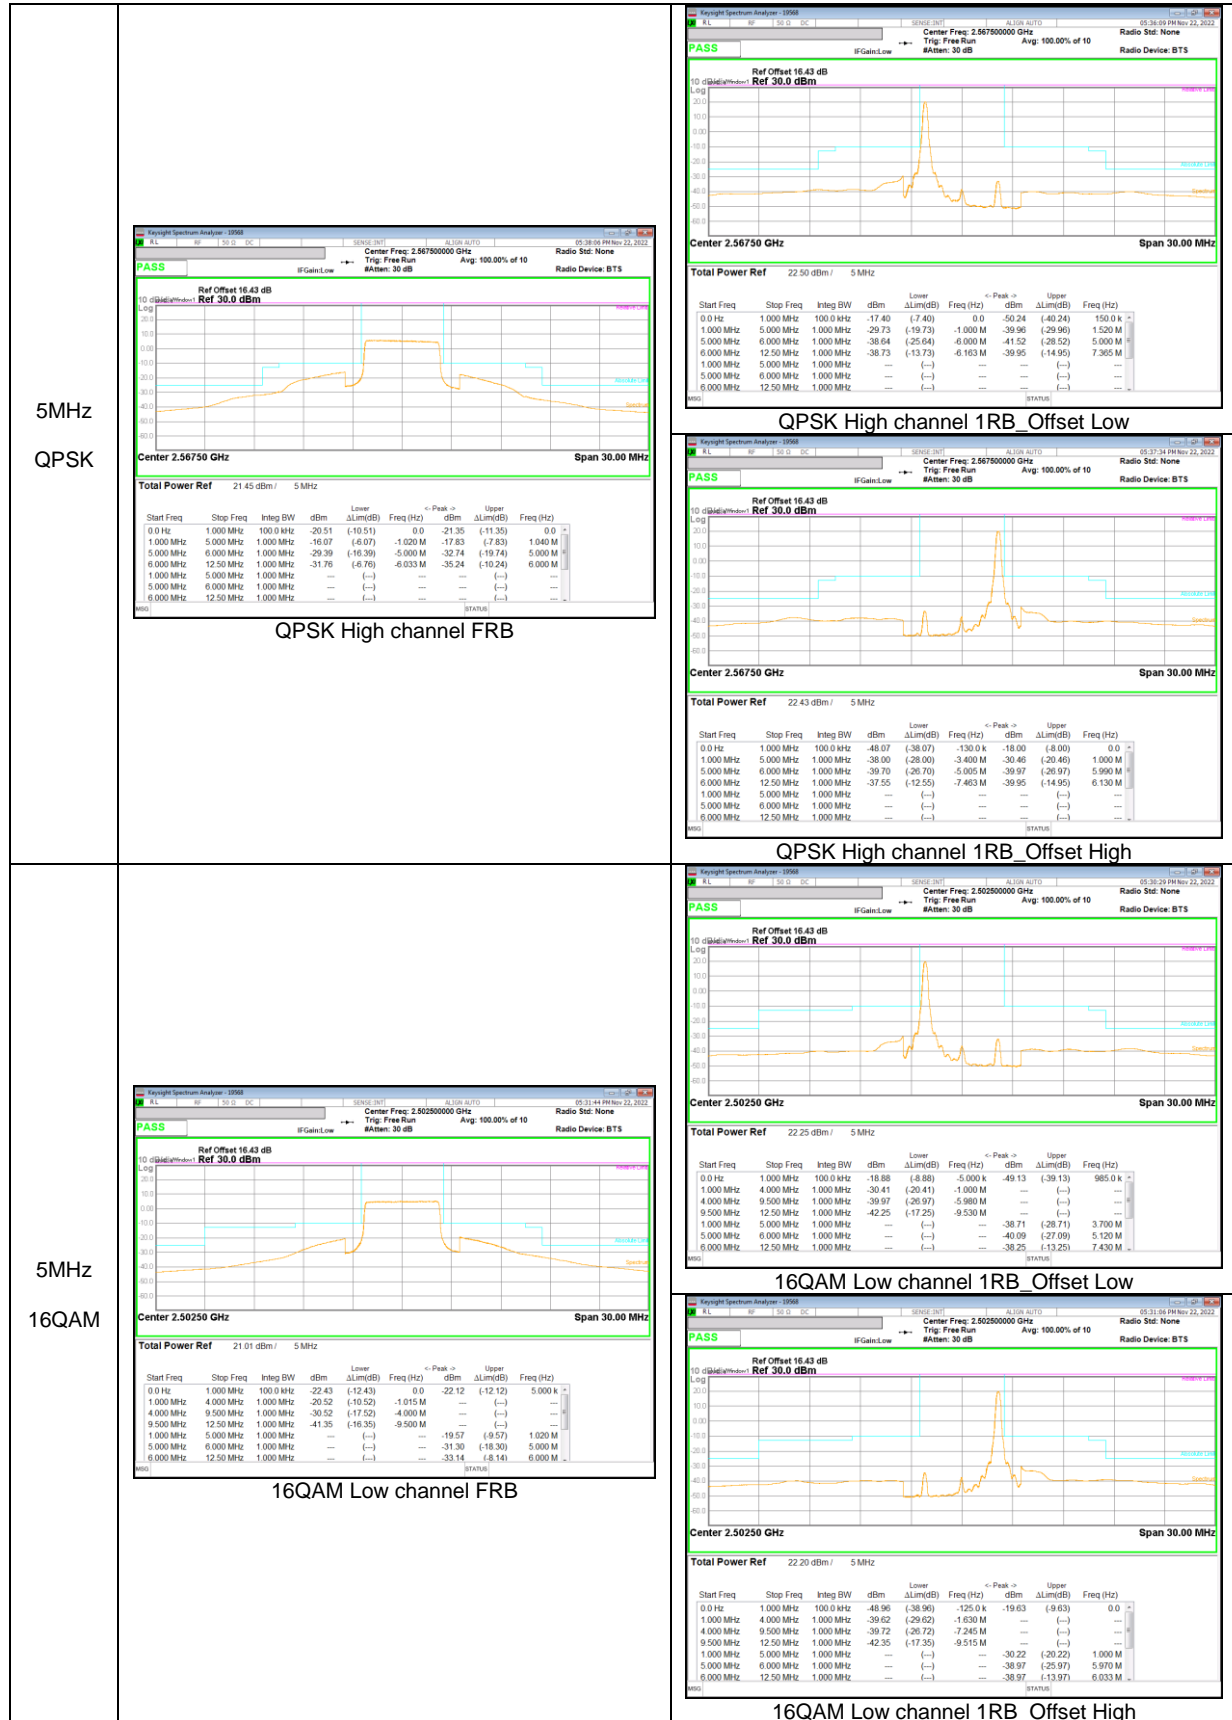

10MHz

9.2.2. EMISSION MASK RESULT

LTE Band 7

LTE Band 26 (Part 90)