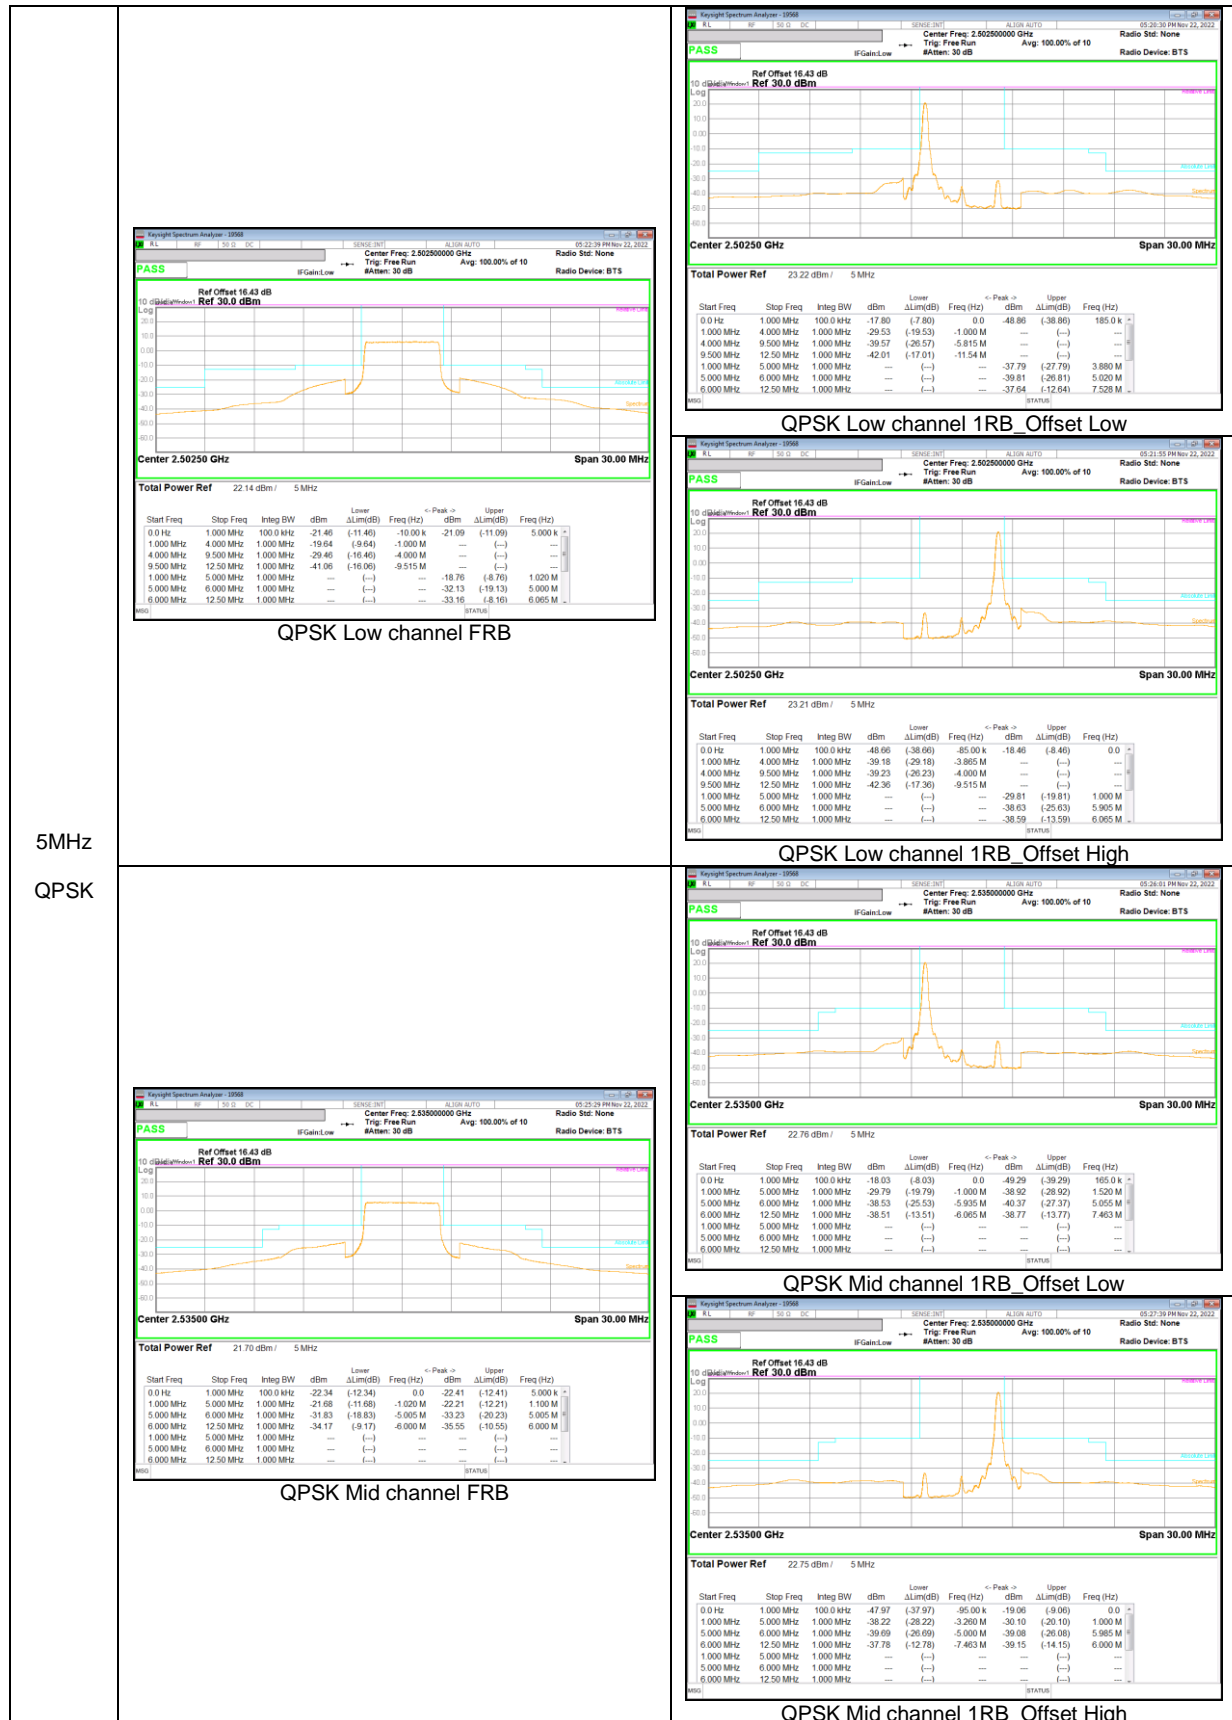

10MHz

9.2.2. EMISSION MASK RESULT

LTE Band 7

LTE Band 26 (Part 90)