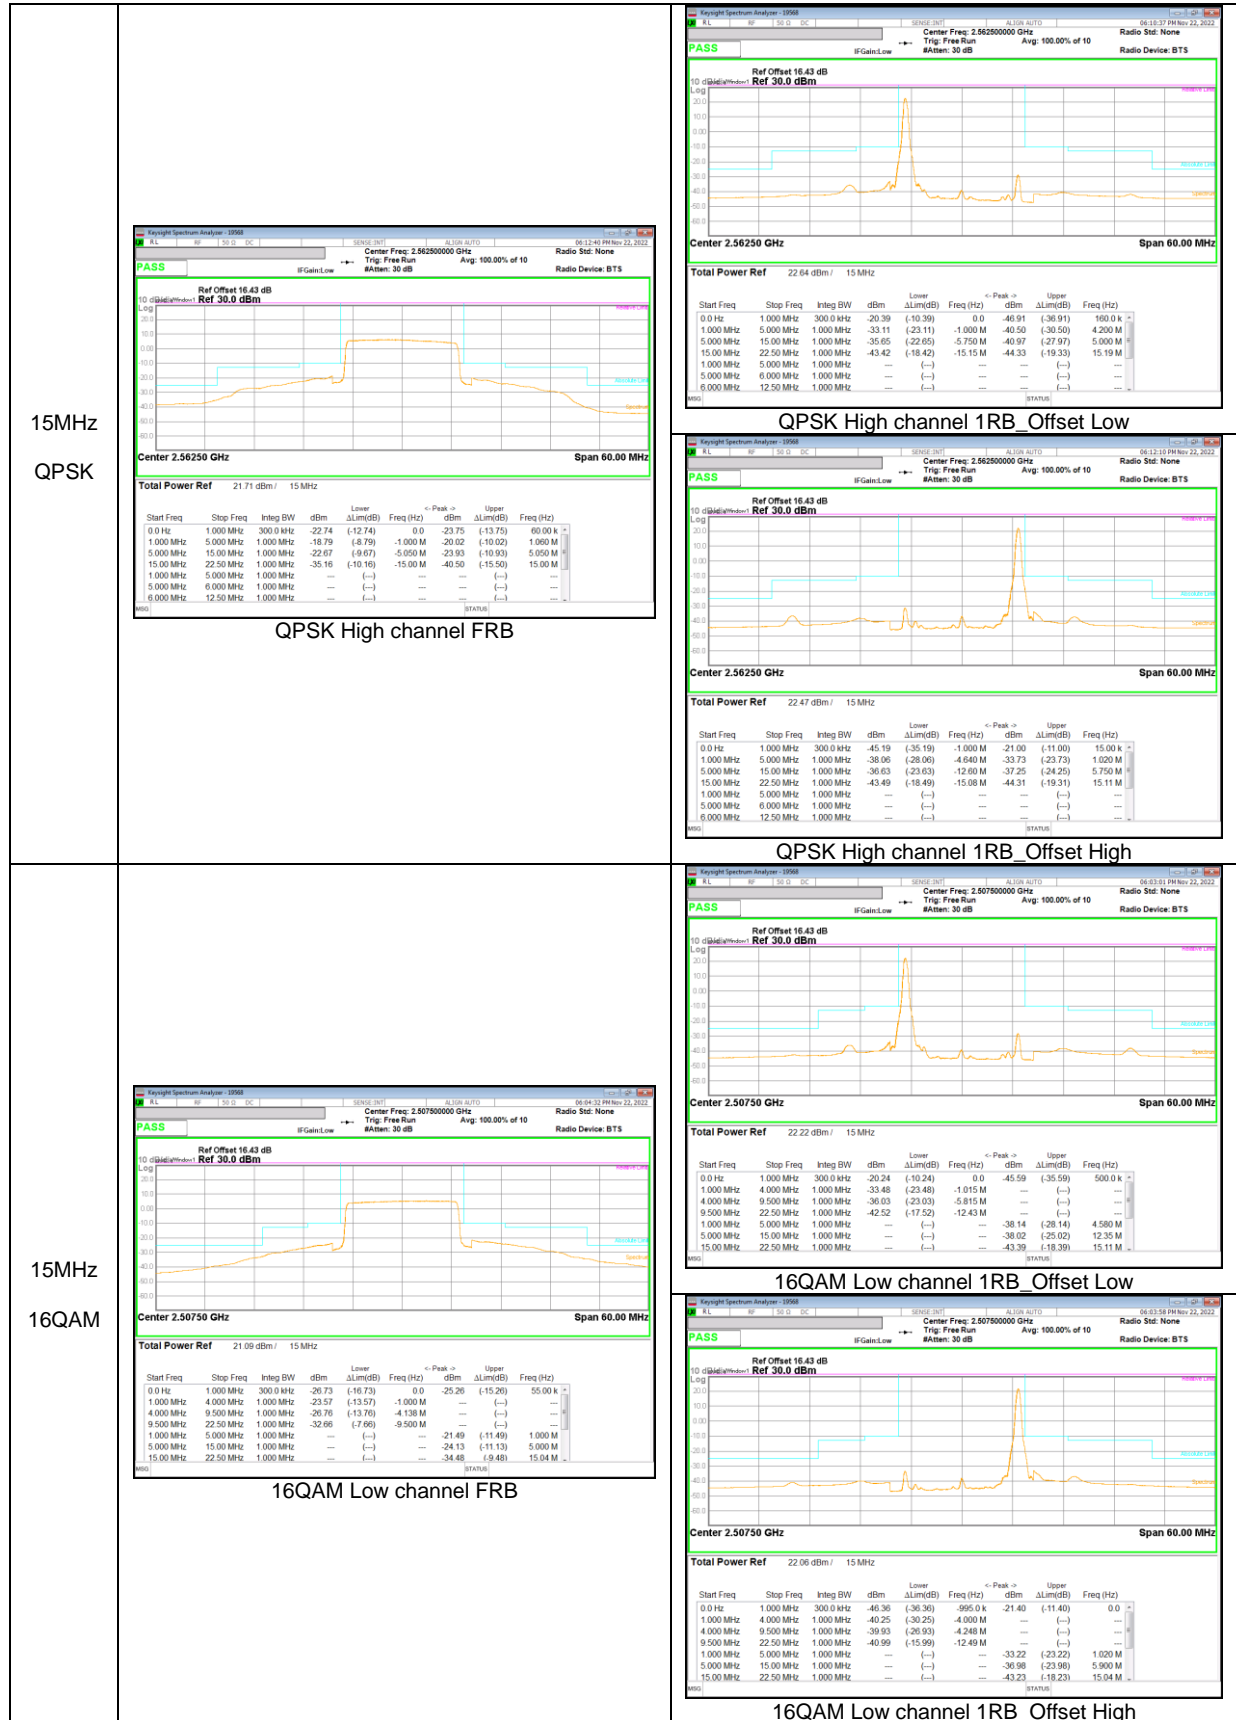

10MHz

9.2.2. EMISSION MASK RESULT

LTE Band 7

LTE Band 26 (Part 90)