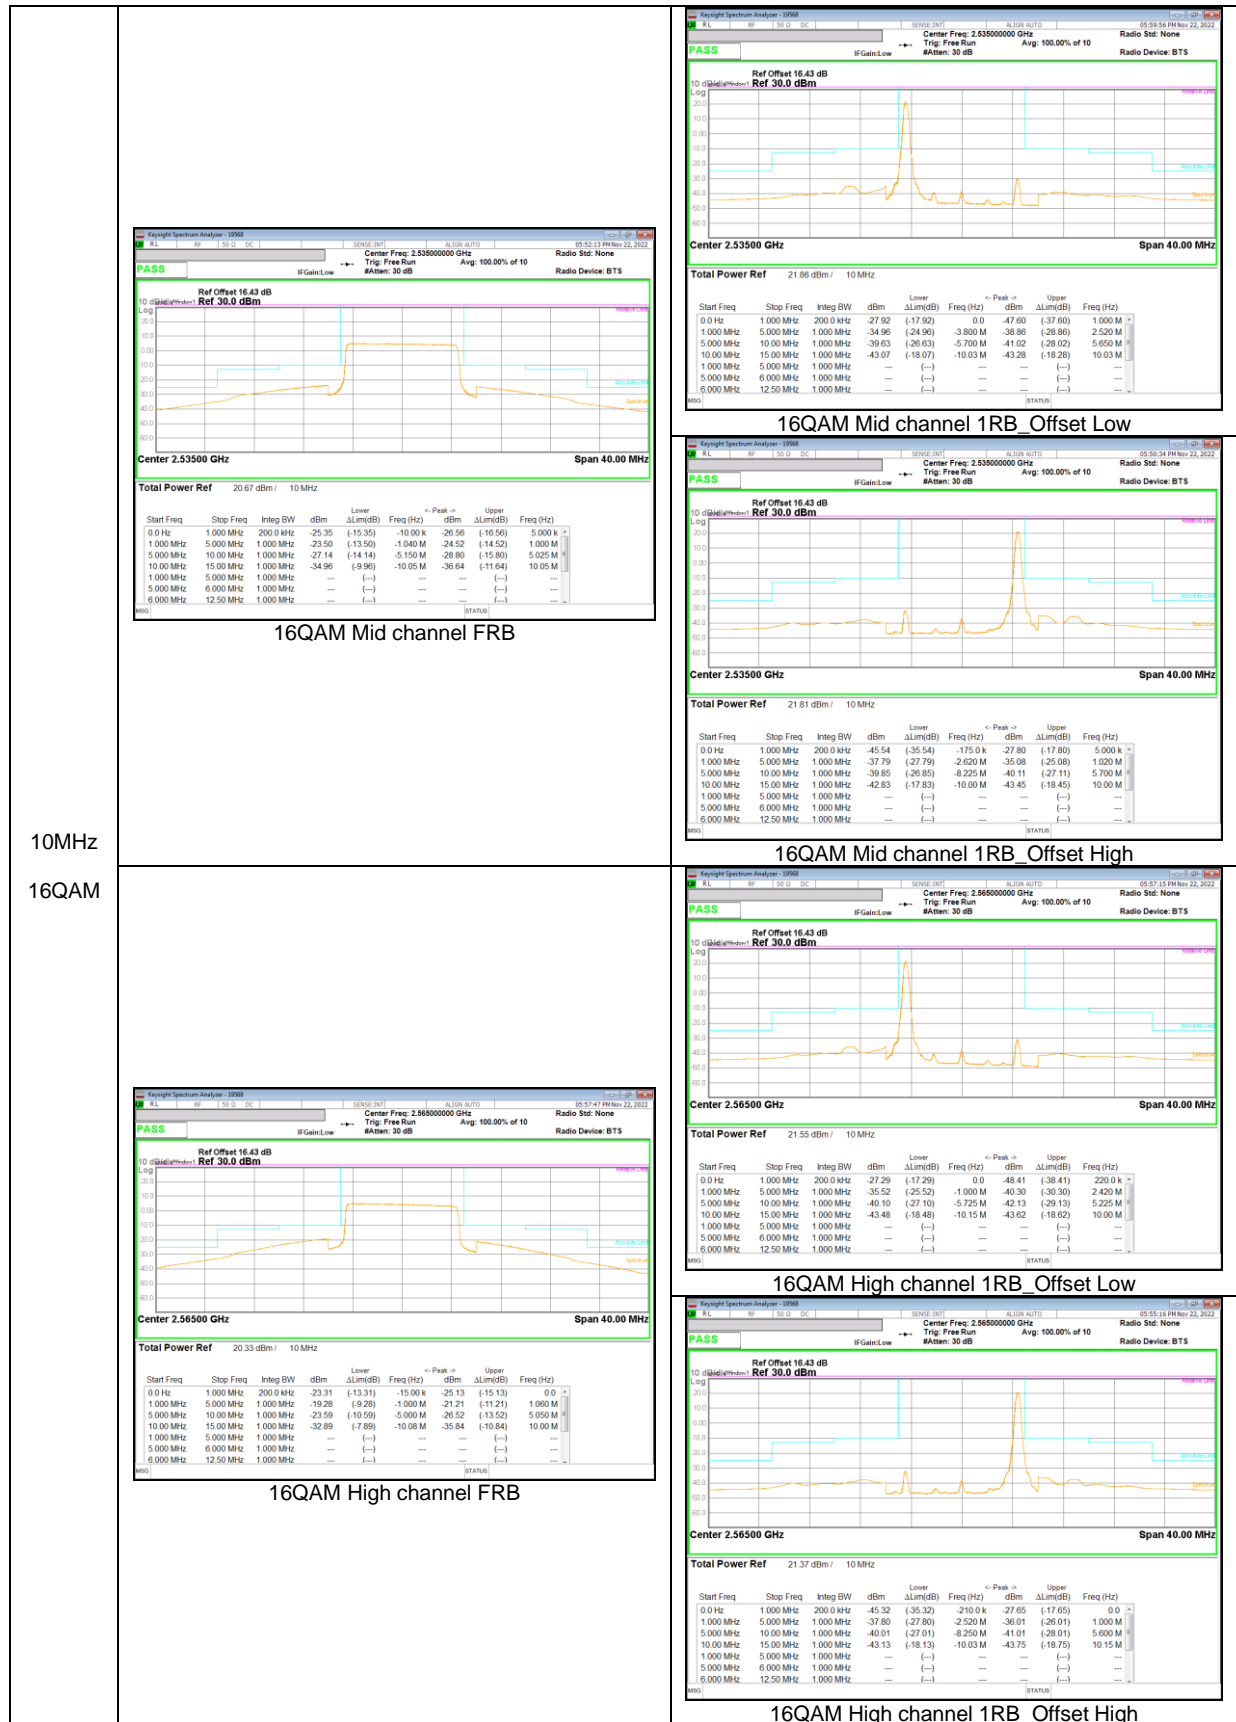

10MHz

9.2.2. EMISSION MASK RESULT

LTE Band 7

LTE Band 26 (Part 90)