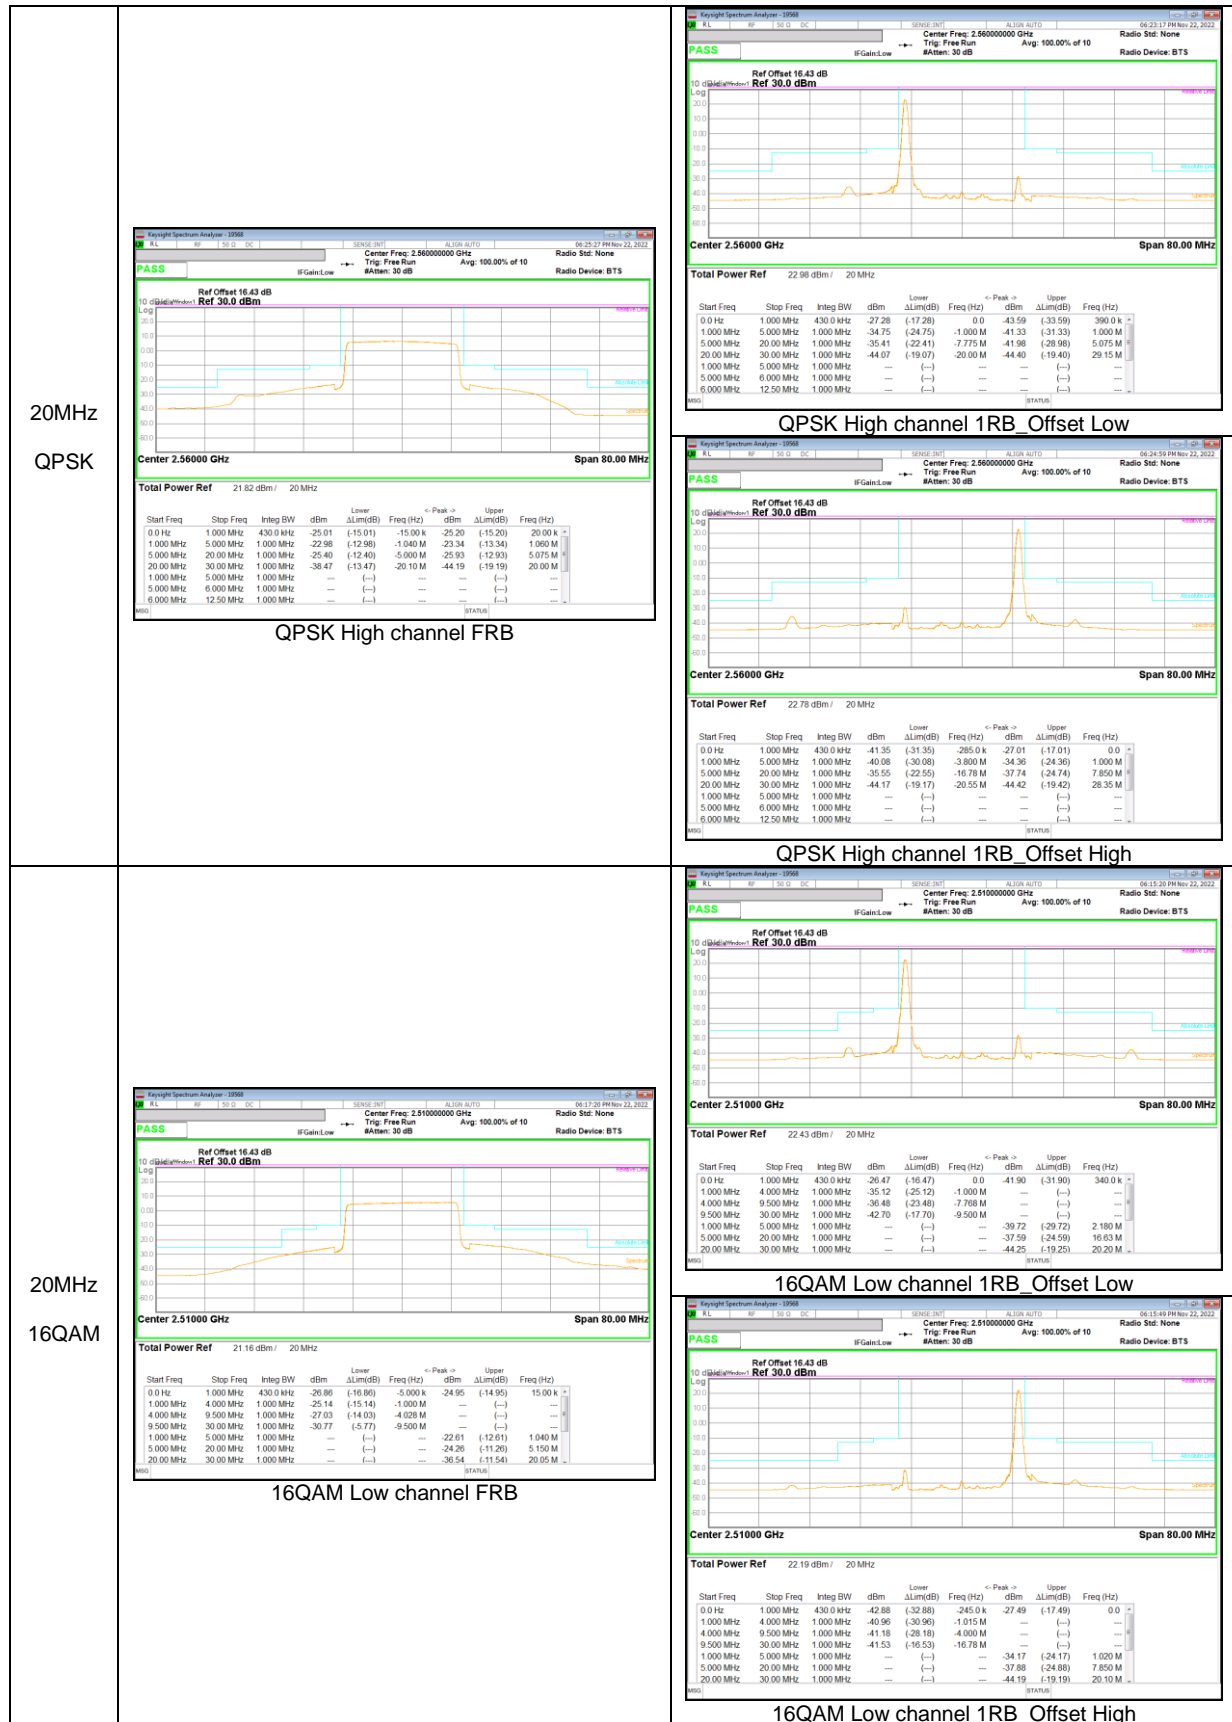

10MHz

9.2.2. EMISSION MASK RESULT

LTE Band 7

LTE Band 26 (Part 90)