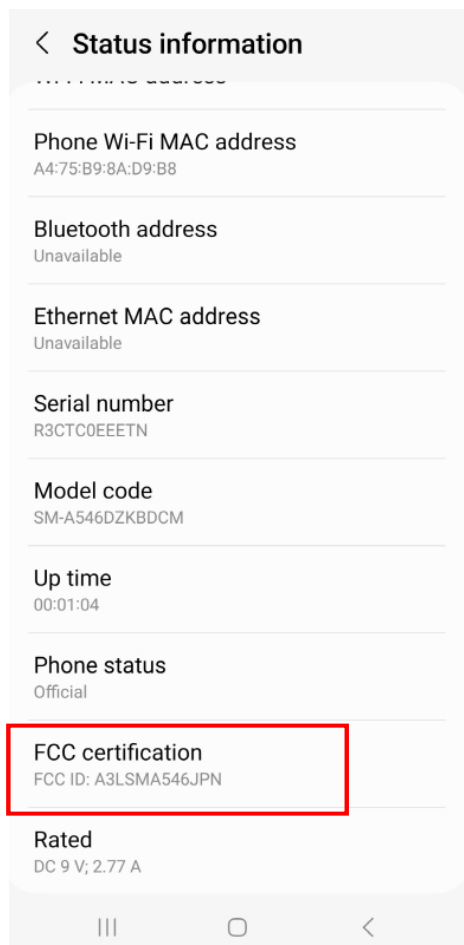

Description of E-Label and Location

FCC ID : A3LSMA546JPN

Model : SC-53D, SCG21

This model is applied E-label, please find description of E-label below.

1. FCC ID (E-label): [Settings > About Phone > Status information](#)

FCC certification

FCC ID: A3LSMA546JPN

[<Device Display Screen>](#)

2. Instruction of E-label on the User manual (online manual)

- Depending on the region or model, some devices are required to receive approval from the [Federal Communications Commission \(FCC\)](#). If your device is approved by the FCC, you can view the FCC ID of the device. To view the FCC ID, tap [Settings → About Phone → Status](#).