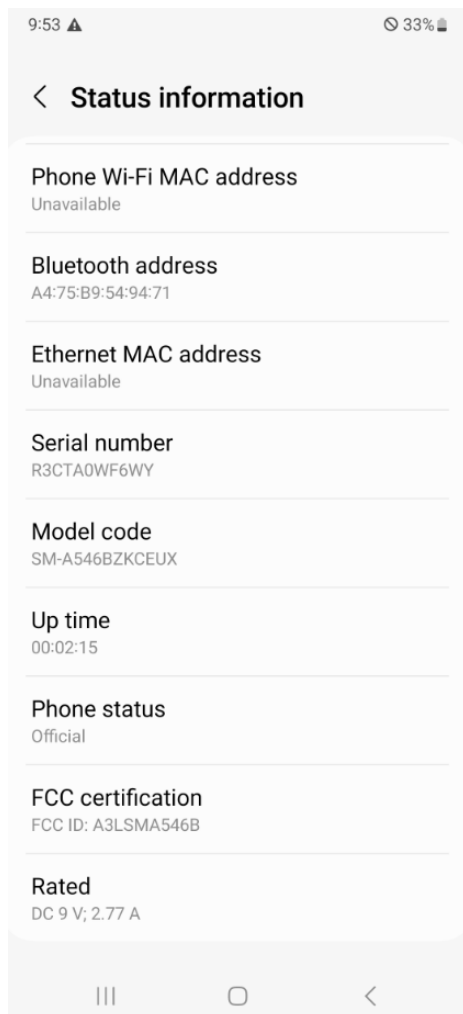

Description of E-Label and Location

FCC ID : A3LSMA546B

Model : SM-A546B/DS

This model is applied E-label, please find description of E-label below.

1. FCC ID (E-label): [Settings > About Phone > Status information](#)

FCC certification

FCC ID: A3LSMA546B

[<Device Display Screen>](#)

2. Instruction of E-label on the User manual (online manual)

- Depending on the region or model, some devices are required to receive approval from the [Federal Communications Commission \(FCC\)](#). If your device is approved by the FCC, you can view the FCC ID of the device. To view the FCC ID, tap [Settings → About Phone → Status](#).