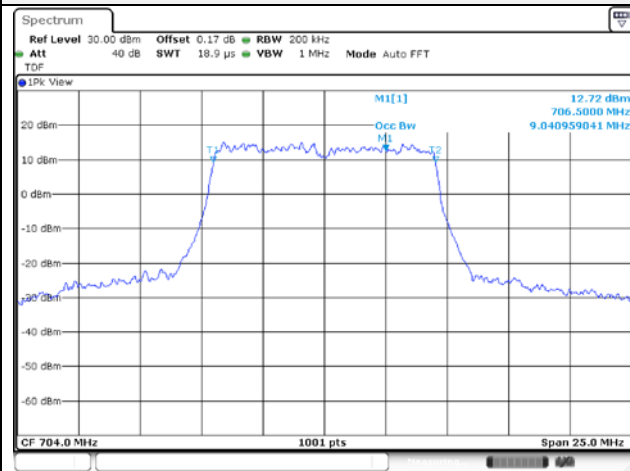

KCTL Inc.

65, Sinwon-ro, Yeongtong-gu,
Suwon-si, Gyeonggi-do, 16677, Korea
TEL: 82-31-285-0894 FAX: 82-505-299-8311
www.kctl.co.kr

Report No.:
KR22-SRF0031-A
Page (43) of (109)

10M BW QPSK Low ch.