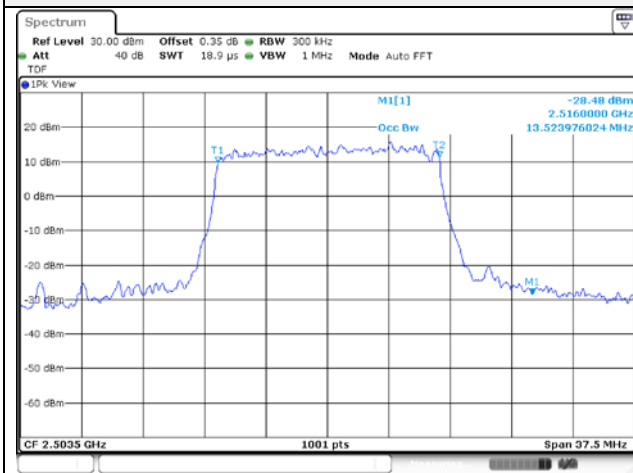

KCTL Inc.

65, Sinwon-ro, Yeongtong-gu,
Suwon-si, Gyeonggi-do, 16677, Korea
TEL: 82-31-285-0894 FAX: 82-505-299-8311
www.kctl.co.kr

Report No.:
KR22-SRF0031-A
Page (46) of (109)

KCTL

15M BW QPSK Low ch.