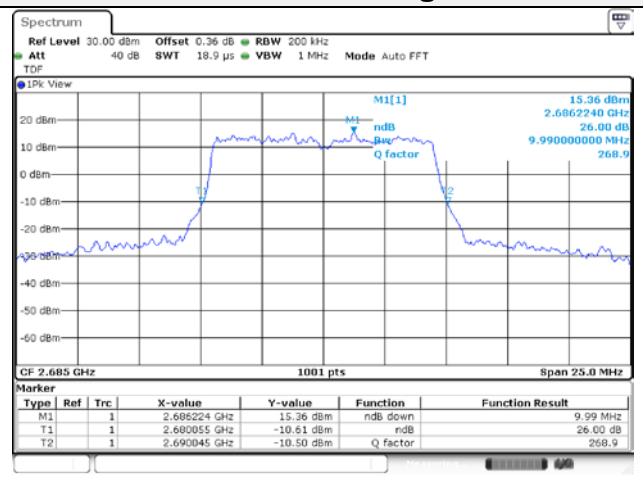

10M BW 16QAM High ch.