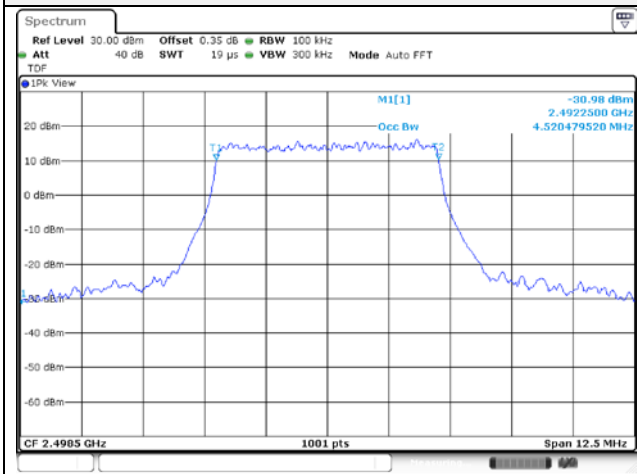

KCTL Inc.

65, Sinwon-ro, Yeongtong-gu,
Suwon-si, Gyeonggi-do, 16677, Korea
TEL: 82-31-285-0894 FAX: 82-505-299-8311
www.kctl.co.kr

Report No.:
KR22-SRF0031-A
Page (44) of (109)

KCTL

Test mode: LTE Band 41

5M BW QPSK Low ch.