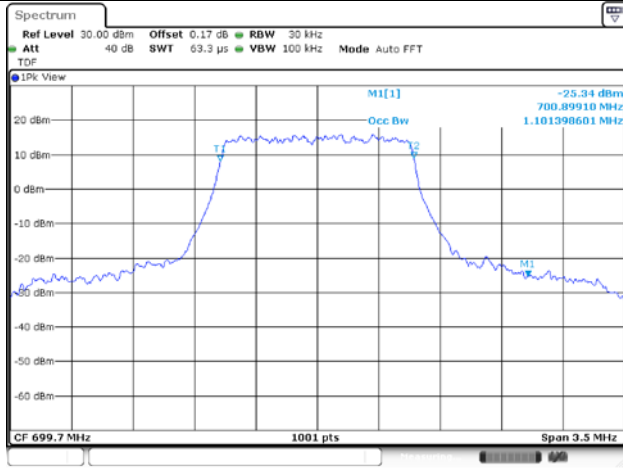

Test mode: LTE Band 12

1.4M BW QPSK Low ch.