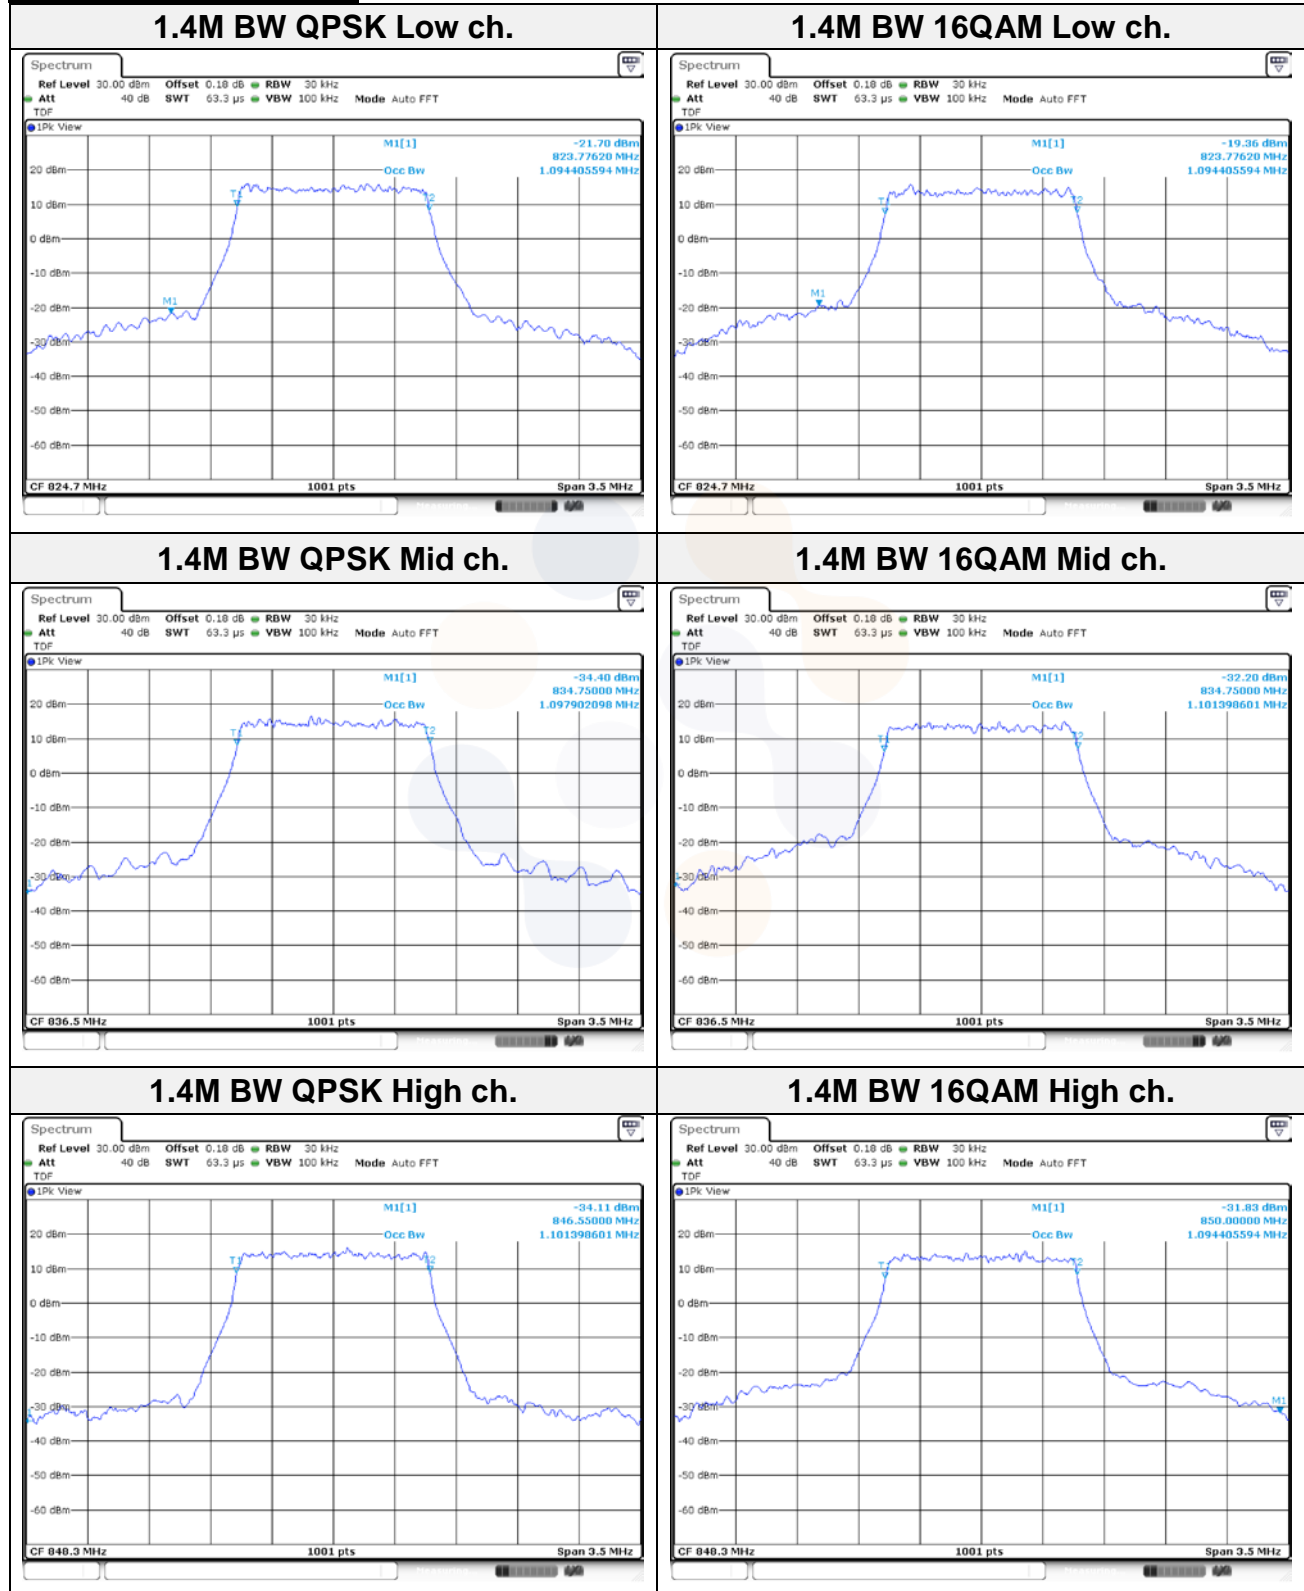

KCTL Inc.

65, Sinwon-ro, Yeongtong-gu,
Suwon-si, Gyeonggi-do, 16677, Korea
TEL: 82-31-285-0894 FAX: 82-505-299-8311
www.kctl.co.kr

Report No.:
KR22-SRF0031-A
Page (36) of (109)

99% Occupied Bandwidth

Test mode: LTE Band 5