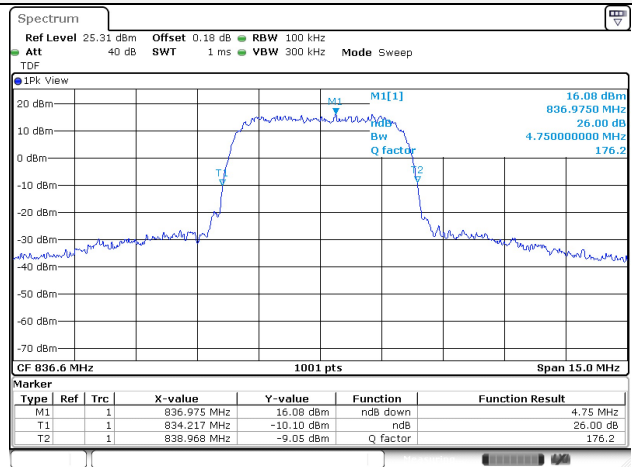

EDGE Low ch.

Voice Mid ch.

EDGE Mid ch.

Voice High ch.

EDGE High ch.

KCTL Inc.

65, Sinwon-ro, Yeongtong-gu,
Suwon-si, Gyeonggi-do, 16677, Korea
TEL: 82-31-285-0894 FAX: 82-505-299-8311
www.kctl.co.kr

Report No.:
KR22-SRF0030-A
Page (17) of (47)

Test mode: WCDMA 850

RMC Low ch.

RMC Mid ch.

RMC High ch.

Blank

KCTL Inc.

65, Sinwon-ro, Yeongtong-gu,
Suwon-si, Gyeonggi-do, 16677, Korea
TEL: 82-31-285-0894 FAX: 82-505-299-8311
www.kctl.co.kr

Report No.:
KR22-SRF0030-A
Page (18) of (47)

99% Occupied Bandwidth

Test mode: GSM 850