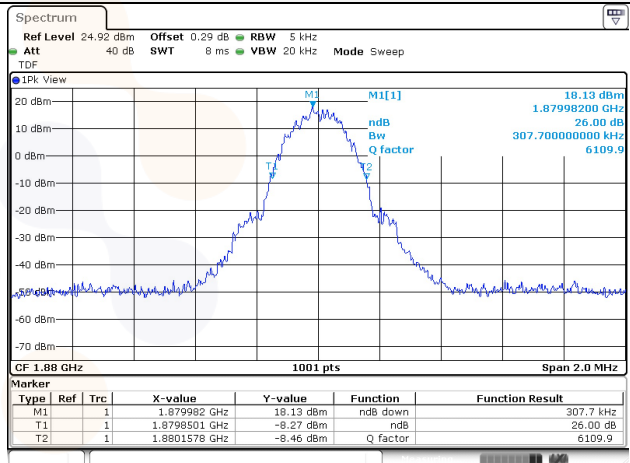

KCTL Inc.

65, Sinwon-ro, Yeongtong-gu,
Suwon-si, Gyeonggi-do, 16677, Korea
TEL: 82-31-285-0894 FAX: 82-505-299-8311
www.kctl.co.kr

Report No.:
KR22-SRF0030-A
Page (16) of (47)

KCTL

Test mode: GSM 1900

Voice Low ch.

EDGE Low ch.

Voice Mid ch.

EDGE Mid ch.

Voice High ch.

EDGE High ch.

KCTL Inc.

65, Sinwon-ro, Yeongtong-gu,
Suwon-si, Gyeonggi-do, 16677, Korea
TEL: 82-31-285-0894 FAX: 82-505-299-8311
www.kctl.co.kr

Report No.:
KR22-SRF0030-A
Page (17) of (47)