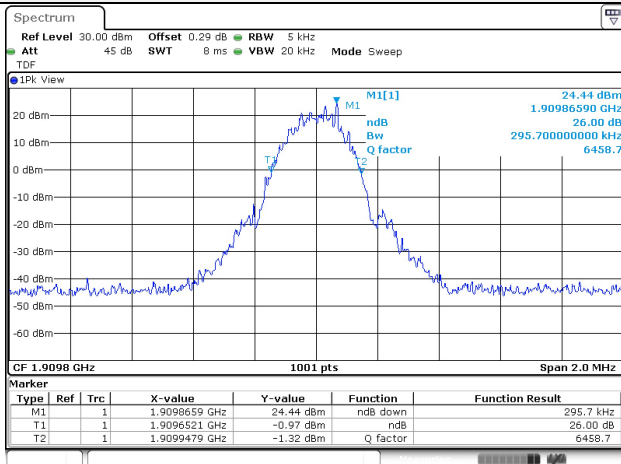

EDGE Low ch.

Voice Mid ch.

EDGE Mid ch.

Voice High ch.

EDGE High ch.

KCTL Inc.

65, Sinwon-ro, Yeongtong-gu,
Suwon-si, Gyeonggi-do, 16677, Korea
TEL: 82-31-285-0894 FAX: 82-505-299-8311
www.kctl.co.kr

Report No.:
KR22-SRF0030-A
Page (17) of (47)

Test mode: WCDMA 850

RMC Low ch.

RMC Mid ch.

RMC High ch.

Blank

KCTL Inc.

65, Sinwon-ro, Yeongtong-gu,
Suwon-si, Gyeonggi-do, 16677, Korea
TEL: 82-31-285-0894 FAX: 82-505-299-8311
www.kctl.co.kr

Report No.:
KR22-SRF0030-A
Page (18) of (47)

99% Occupied Bandwidth

Test mode: GSM 850