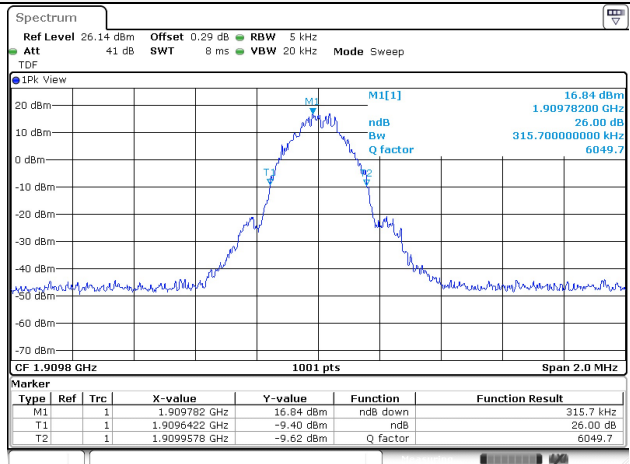

EDGE Low ch.

Voice Mid ch.

EDGE Mid ch.

Voice High ch.

EDGE High ch.

KCTL Inc.

65, Sinwon-ro, Yeongtong-gu,
Suwon-si, Gyeonggi-do, 16677, Korea
TEL: 82-31-285-0894 FAX: 82-505-299-8311
www.kctl.co.kr

Report No.:
KR22-SRF0030-A
Page (17) of (47)

Test mode: WCDMA 850

RMC Low ch.

RMC Mid ch.

RMC High ch.

Blank

KCTL Inc.

65, Sinwon-ro, Yeongtong-gu,
Suwon-si, Gyeonggi-do, 16677, Korea
TEL: 82-31-285-0894 FAX: 82-505-299-8311
www.kctl.co.kr

Report No.:
KR22-SRF0030-A
Page (18) of (47)

99% Occupied Bandwidth

Test mode: GSM 850