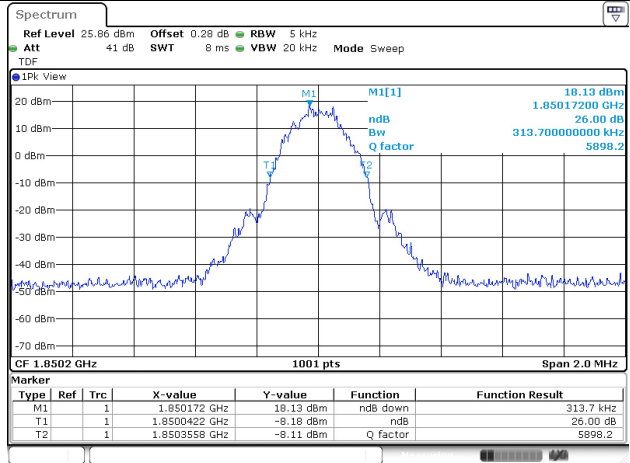

KCTL Inc.

65, Sinwon-ro, Yeongtong-gu,
Suwon-si, Gyeonggi-do, 16677, Korea
TEL: 82-31-285-0894 FAX: 82-505-299-8311
www.kctl.co.kr

Report No.:
KR22-SRF0030-A
Page (16) of (47)

KCTL

Test mode: GSM 1900

Voice Low ch.

EDGE Low ch.

Voice Mid ch.

EDGE Mid ch.

Voice High ch.

EDGE High ch.

KCTL Inc.

65, Sinwon-ro, Yeongtong-gu,
Suwon-si, Gyeonggi-do, 16677, Korea
TEL: 82-31-285-0894 FAX: 82-505-299-8311
www.kctl.co.kr

Report No.:
KR22-SRF0030-A
Page (17) of (47)