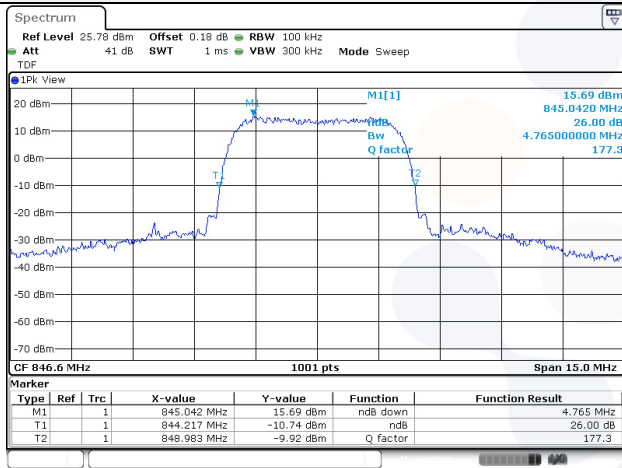

Test mode: WCDMA 850

RMC Low ch.

RMC Mid ch.

RMC High ch.

Blank

KCTL Inc.

65, Sinwon-ro, Yeongtong-gu,
Suwon-si, Gyeonggi-do, 16677, Korea
TEL: 82-31-285-0894 FAX: 82-505-299-8311
www.kctl.co.kr

Report No.:
KR22-SRF0030-A
Page (18) of (47)

99% Occupied Bandwidth

Test mode: GSM 850