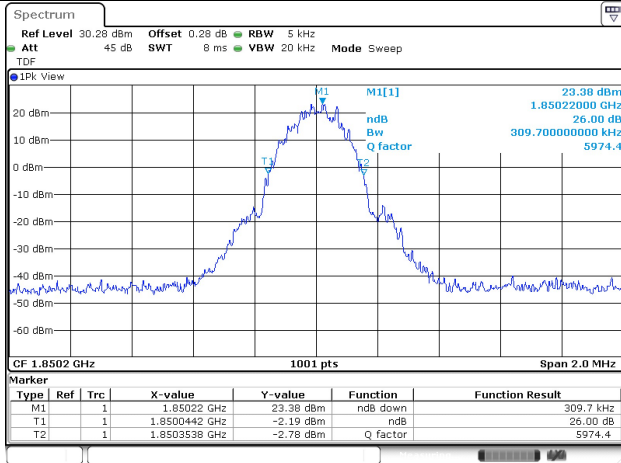

KCTL Inc.

65, Sinwon-ro, Yeongtong-gu,
Suwon-si, Gyeonggi-do, 16677, Korea
TEL: 82-31-285-0894 FAX: 82-505-299-8311
www.kctl.co.kr

Report No.:
KR22-SRF0030-A
Page (16) of (47)

KCTL

Test mode: GSM 1900

Voice Low ch.

EDGE Low ch.

Voice Mid ch.

EDGE Mid ch.

Voice High ch.

EDGE High ch.

KCTL Inc.

65, Sinwon-ro, Yeongtong-gu,
Suwon-si, Gyeonggi-do, 16677, Korea
TEL: 82-31-285-0894 FAX: 82-505-299-8311
www.kctl.co.kr

Report No.:
KR22-SRF0030-A
Page (17) of (47)

Test mode: WCDMA 850

RMC Low ch.

RMC Mid ch.

RMC High ch.

Blank

KCTL Inc.

65, Sinwon-ro, Yeongtong-gu,
Suwon-si, Gyeonggi-do, 16677, Korea
TEL: 82-31-285-0894 FAX: 82-505-299-8311
www.kctl.co.kr

Report No.:
KR22-SRF0030-A
Page (18) of (47)

99% Occupied Bandwidth

Test mode: GSM 850