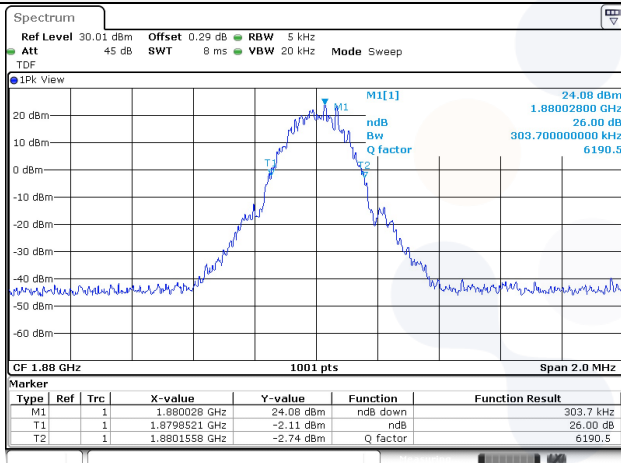

KCTL Inc.

65, Sinwon-ro, Yeongtong-gu,
Suwon-si, Gyeonggi-do, 16677, Korea
TEL: 82-31-285-0894 FAX: 82-505-299-8311
www.kctl.co.kr

Report No.:
KR22-SRF0030-A
Page (16) of (47)

KCTL

Test mode: GSM 1900

Voice Low ch.

EDGE Low ch.

Voice Mid ch.

EDGE Mid ch.

Voice High ch.

EDGE High ch.

KCTL Inc.

65, Sinwon-ro, Yeongtong-gu,
Suwon-si, Gyeonggi-do, 16677, Korea
TEL: 82-31-285-0894 FAX: 82-505-299-8311
www.kctl.co.kr

Report No.:
KR22-SRF0030-A
Page (17) of (47)