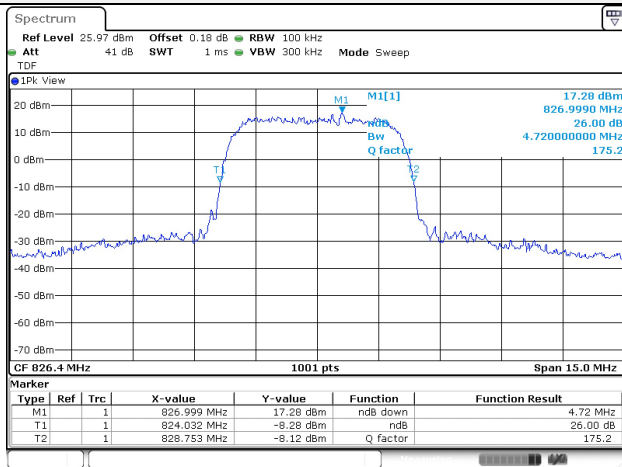

EDGE Low ch.

Voice Mid ch.

EDGE Mid ch.

Voice High ch.

EDGE High ch.

KCTL Inc.

65, Sinwon-ro, Yeongtong-gu,
Suwon-si, Gyeonggi-do, 16677, Korea
TEL: 82-31-285-0894 FAX: 82-505-299-8311
www.kctl.co.kr

Report No.:
KR22-SRF0030-A
Page (17) of (47)

Test mode: WCDMA 850

RMC Low ch.

RMC Mid ch.

RMC High ch.

Blank

KCTL Inc.

65, Sinwon-ro, Yeongtong-gu,
Suwon-si, Gyeonggi-do, 16677, Korea
TEL: 82-31-285-0894 FAX: 82-505-299-8311
www.kctl.co.kr

Report No.:
KR22-SRF0030-A
Page (18) of (47)

99% Occupied Bandwidth

Test mode: GSM 850