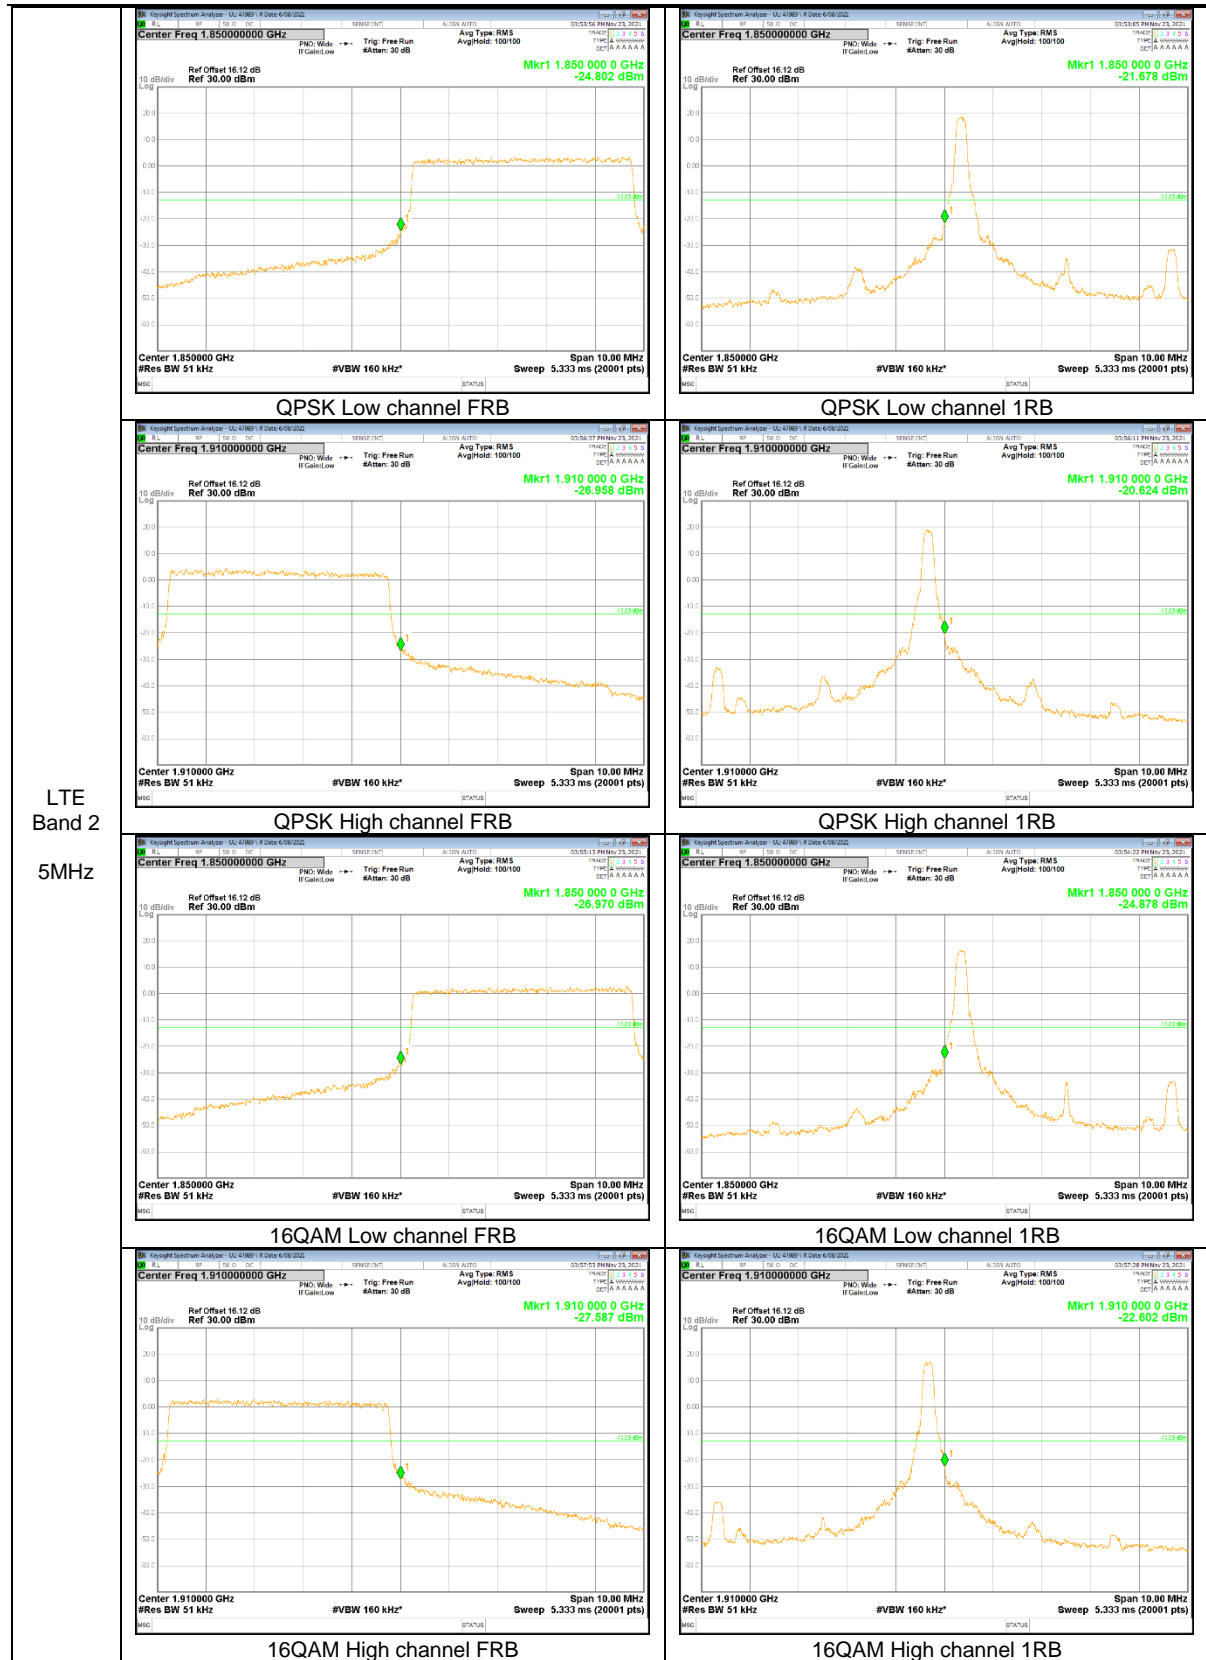

LTE  
 Band 2  
 15MHz

LTE  
 Band 2  
 10MHz

LTE  
 Band 2  
 5MHz

LTE  
 Band 2  
 3MHz

LTE  
 Band 2  
 1.4MHz

LTE Band 12

LTE  
Band 12  
10MHz

LTE  
 Band 12  
 5MHz

LTE  
 Band 12  
 3MHz

**LTE Band 13**

LTE  
 Band 13  
 10MHz

LTE  
 Band 13  
 10MHz

LTE  
 Band 13  
 5MHz

LTE Band 26 (Part 22)

LTE  
 Band 26  
 15MHz

LTE  
 Band 26  
 5MHz

LTE  
 Band 26  
 3MHz