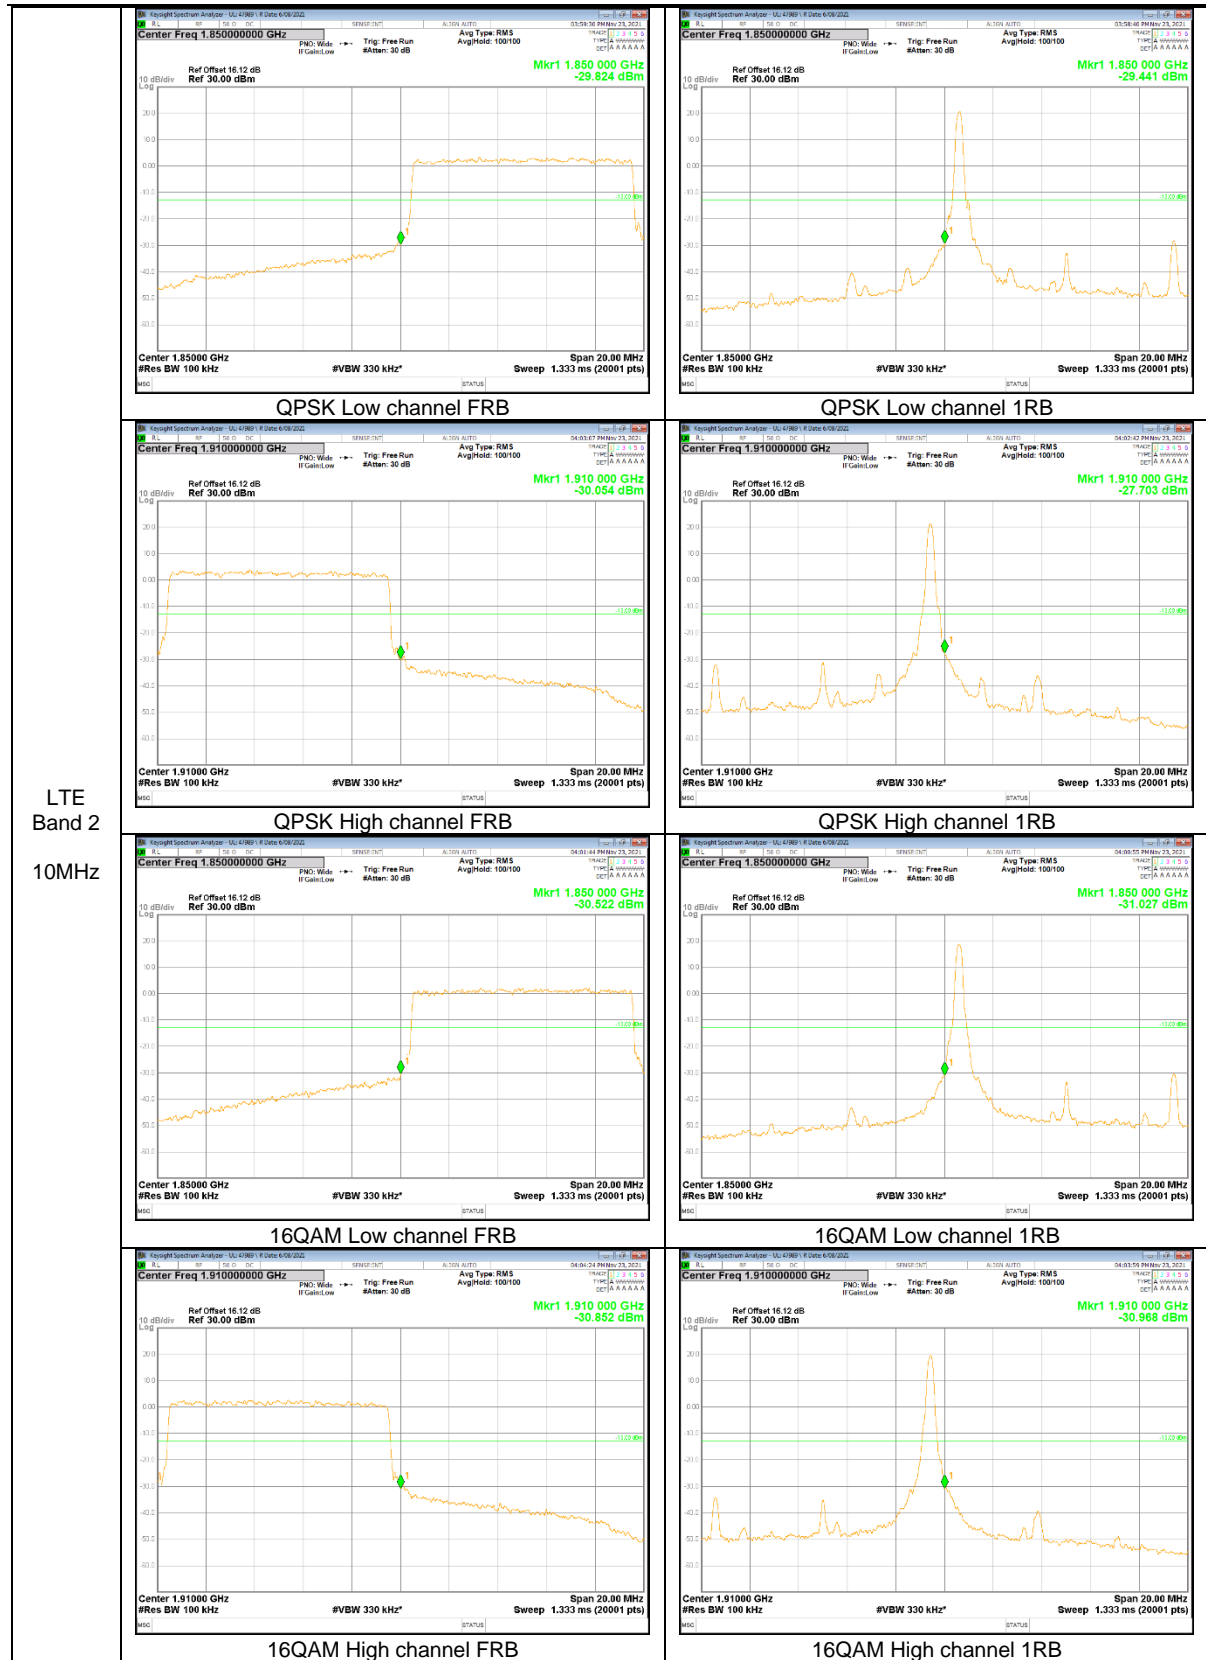

LTE  
 Band 2  
 15MHz

LTE  
 Band 2  
 10MHz

LTE  
 Band 2  
 5MHz

LTE  
 Band 2  
 3MHz

LTE  
 Band 2  
 1.4MHz

LTE Band 12

LTE  
Band 12  
10MHz

LTE  
 Band 12  
 5MHz

LTE  
 Band 12  
 3MHz

**LTE Band 13**

LTE  
 Band 13  
 10MHz

LTE  
 Band 13  
 10MHz

LTE  
 Band 13  
 5MHz

LTE Band 26 (Part 22)

LTE  
 Band 26  
 15MHz

LTE  
 Band 26  
 5MHz

LTE  
 Band 26  
 3MHz