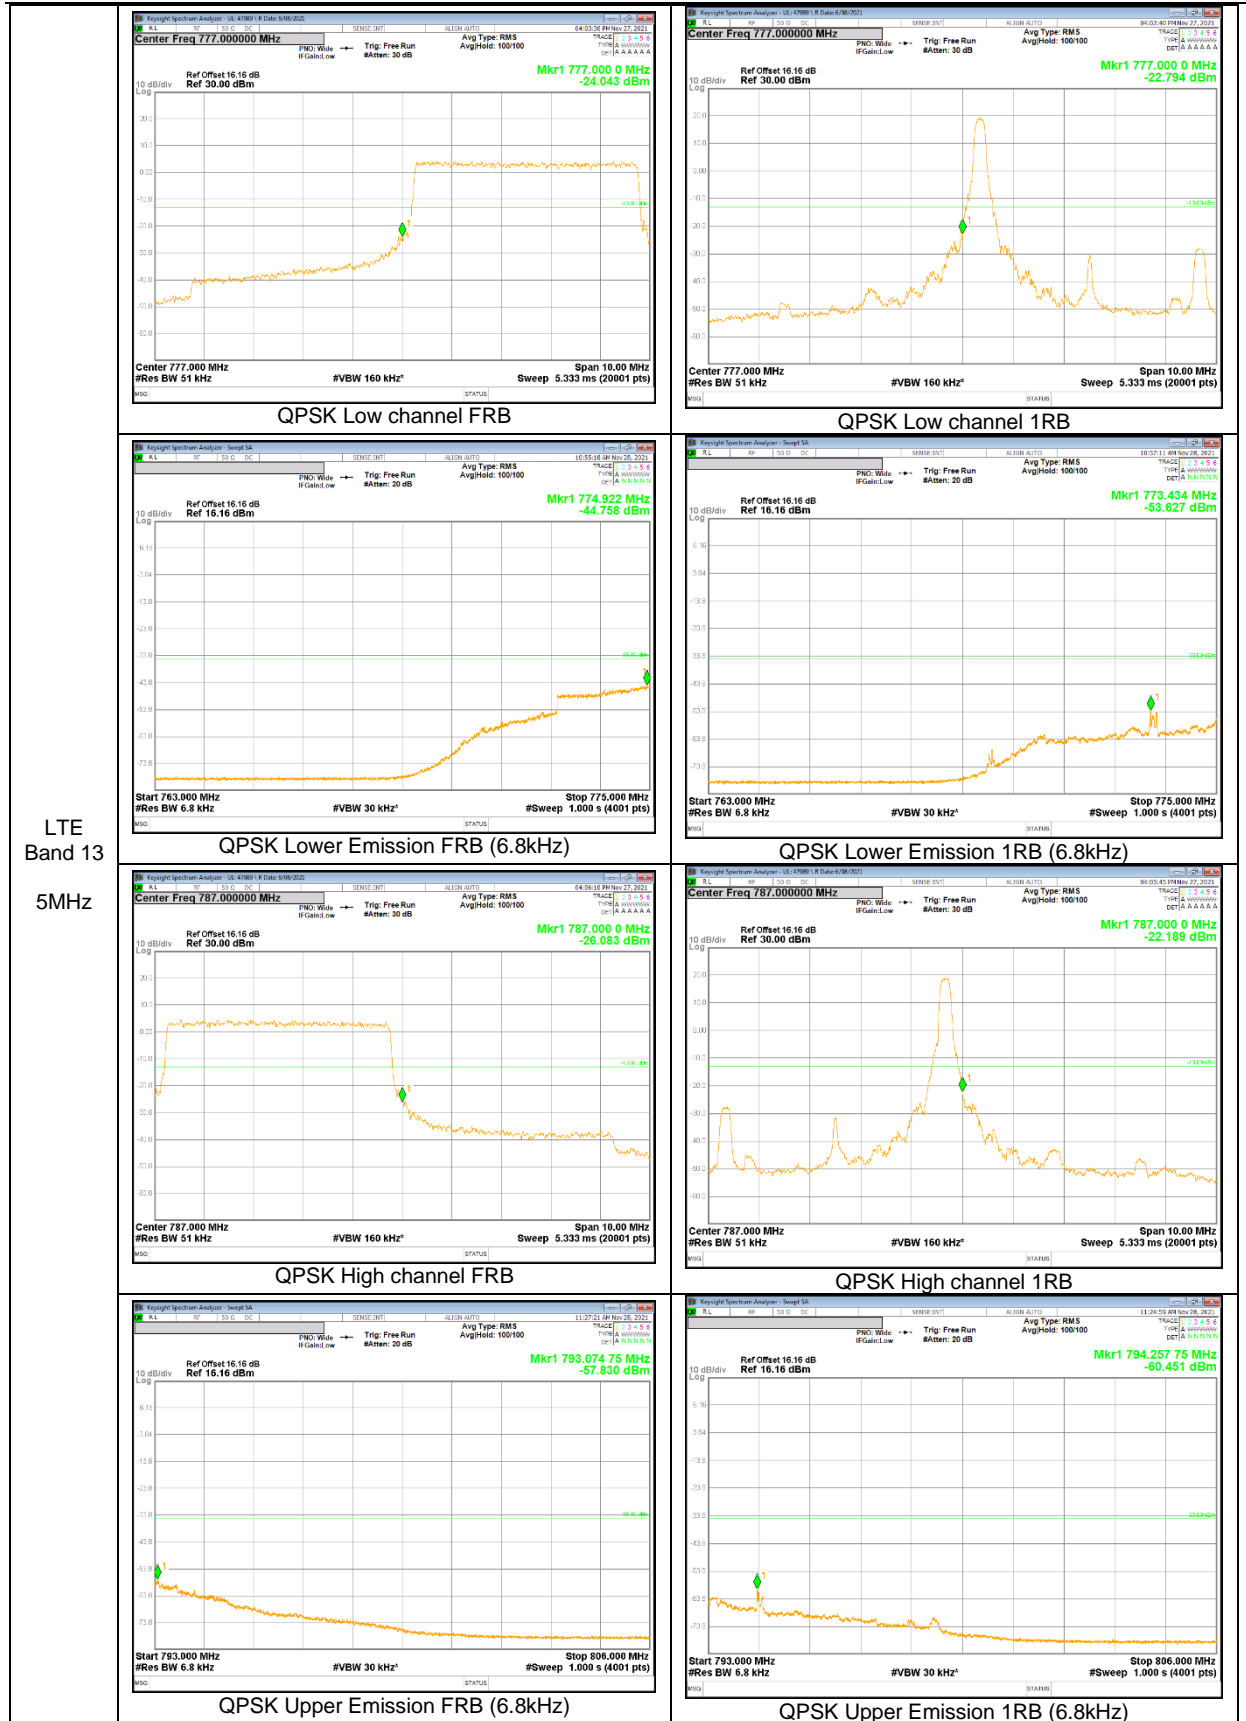

LTE  
 Band 2  
 15MHz

LTE  
 Band 2  
 10MHz

LTE  
 Band 2  
 5MHz

LTE  
 Band 2  
 3MHz

LTE  
 Band 2  
 1.4MHz

LTE Band 12

LTE  
Band 12  
10MHz

LTE  
 Band 12  
 5MHz

LTE  
 Band 12  
 3MHz

**LTE Band 13**

LTE  
 Band 13  
 10MHz

LTE  
 Band 13  
 10MHz

LTE  
 Band 13  
 5MHz

LTE Band 26 (Part 22)

LTE  
 Band 26  
 15MHz

LTE  
 Band 26  
 5MHz

LTE  
 Band 26  
 3MHz