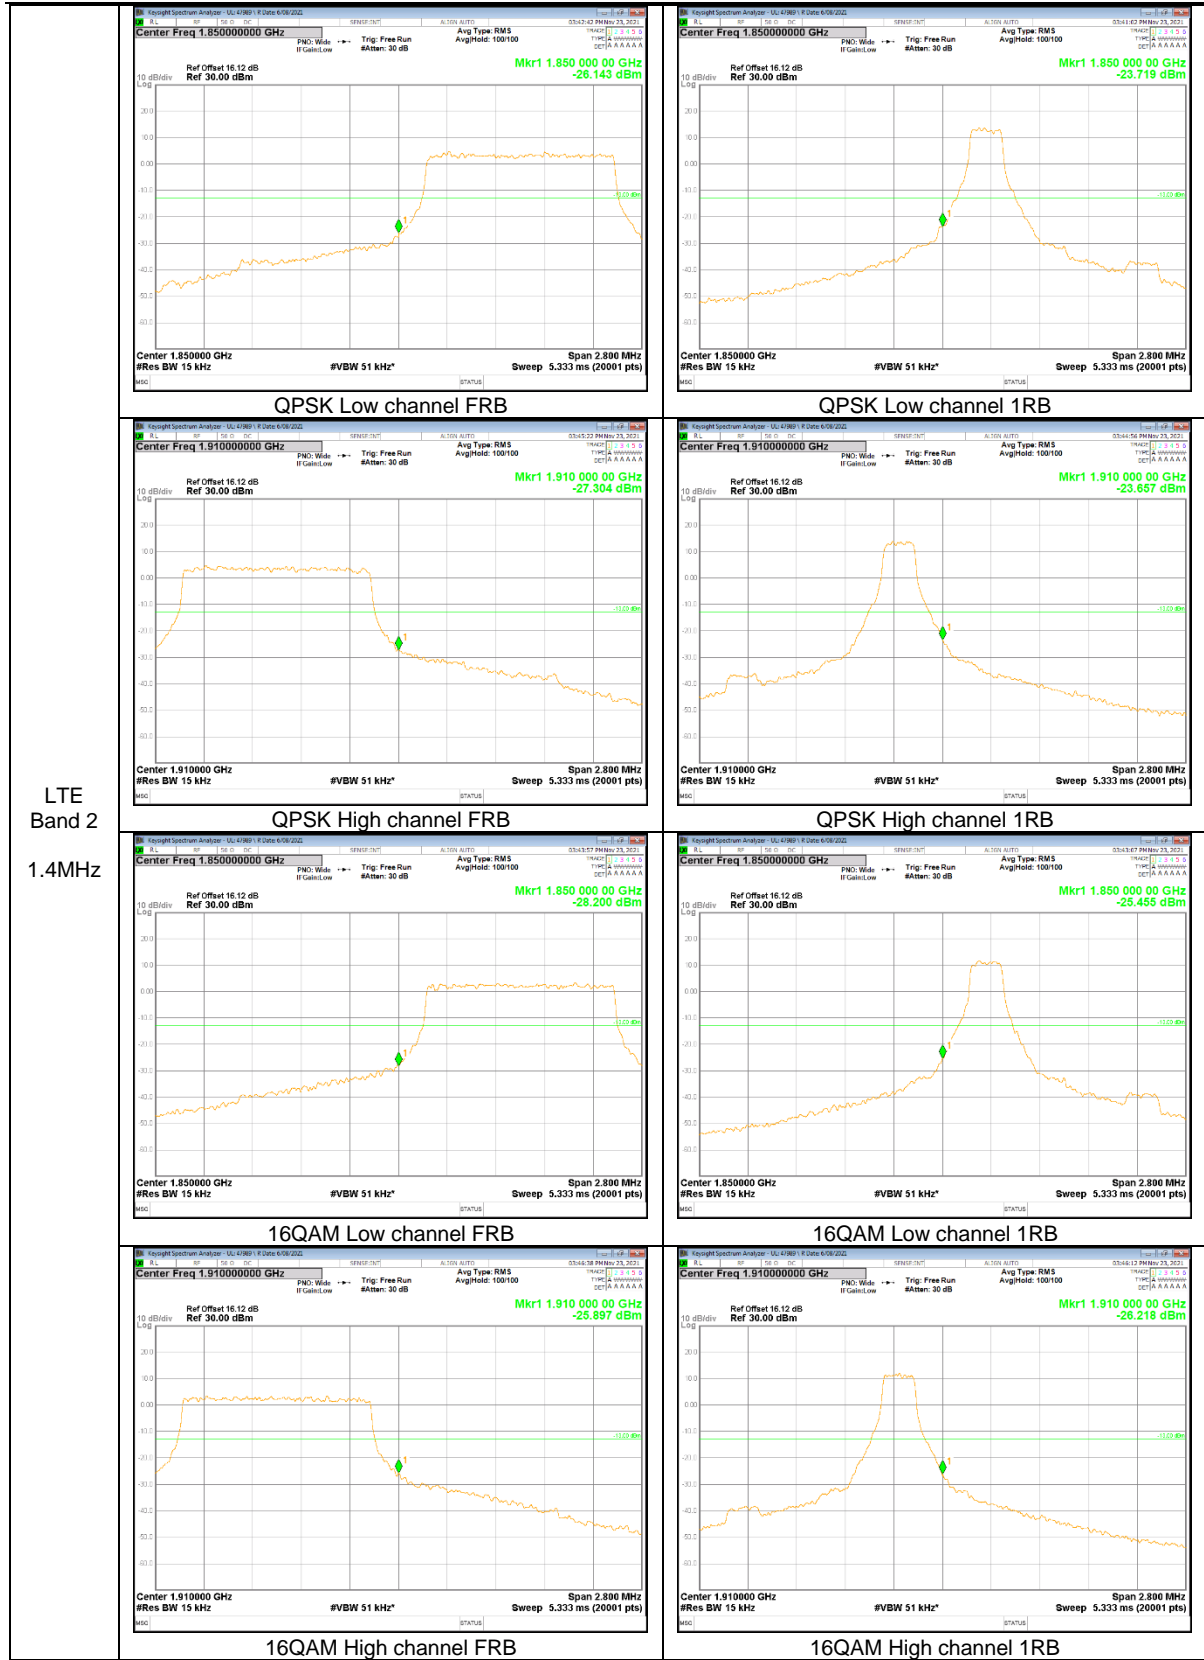

LTE  
 Band 2  
 15MHz

LTE  
 Band 2  
 10MHz

LTE  
 Band 2  
 5MHz

LTE  
 Band 2  
 3MHz

LTE  
 Band 2  
 1.4MHz

LTE Band 12

LTE  
Band 12  
10MHz

LTE  
 Band 12  
 5MHz

LTE  
 Band 12  
 3MHz

**LTE Band 13**

LTE  
 Band 13  
 10MHz

LTE  
 Band 13  
 10MHz

LTE  
 Band 13  
 5MHz

LTE Band 26 (Part 22)

LTE  
 Band 26  
 15MHz

LTE  
 Band 26  
 5MHz

LTE  
 Band 26  
 3MHz