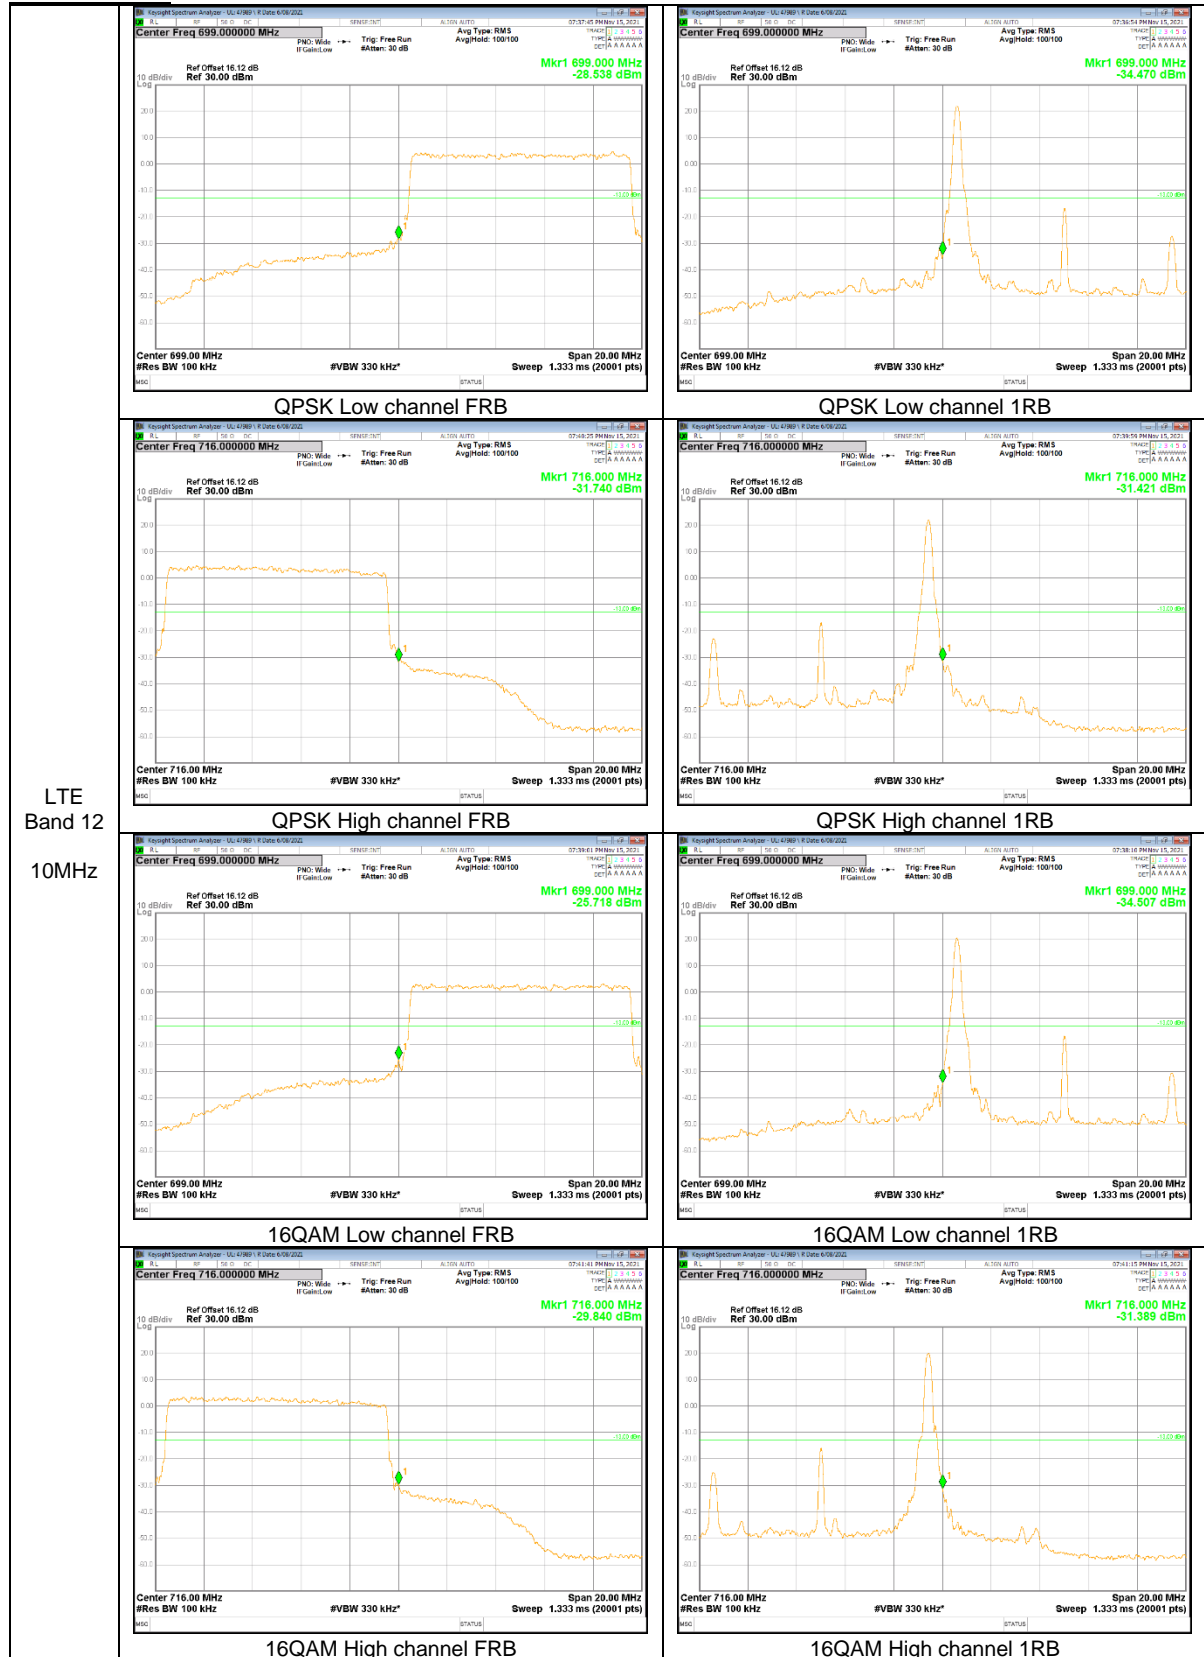

LTE  
 Band 2  
 15MHz

LTE  
 Band 2  
 10MHz

LTE  
 Band 2  
 5MHz

LTE  
 Band 2  
 3MHz

LTE  
 Band 2  
 1.4MHz

LTE Band 12

LTE  
Band 12  
10MHz

LTE  
 Band 12  
 5MHz

LTE  
 Band 12  
 3MHz

**LTE Band 13**

LTE  
 Band 13  
 10MHz

LTE  
 Band 13  
 10MHz

LTE  
 Band 13  
 5MHz

LTE Band 26 (Part 22)

LTE  
 Band 26  
 15MHz

LTE  
 Band 26  
 5MHz

LTE  
 Band 26  
 3MHz