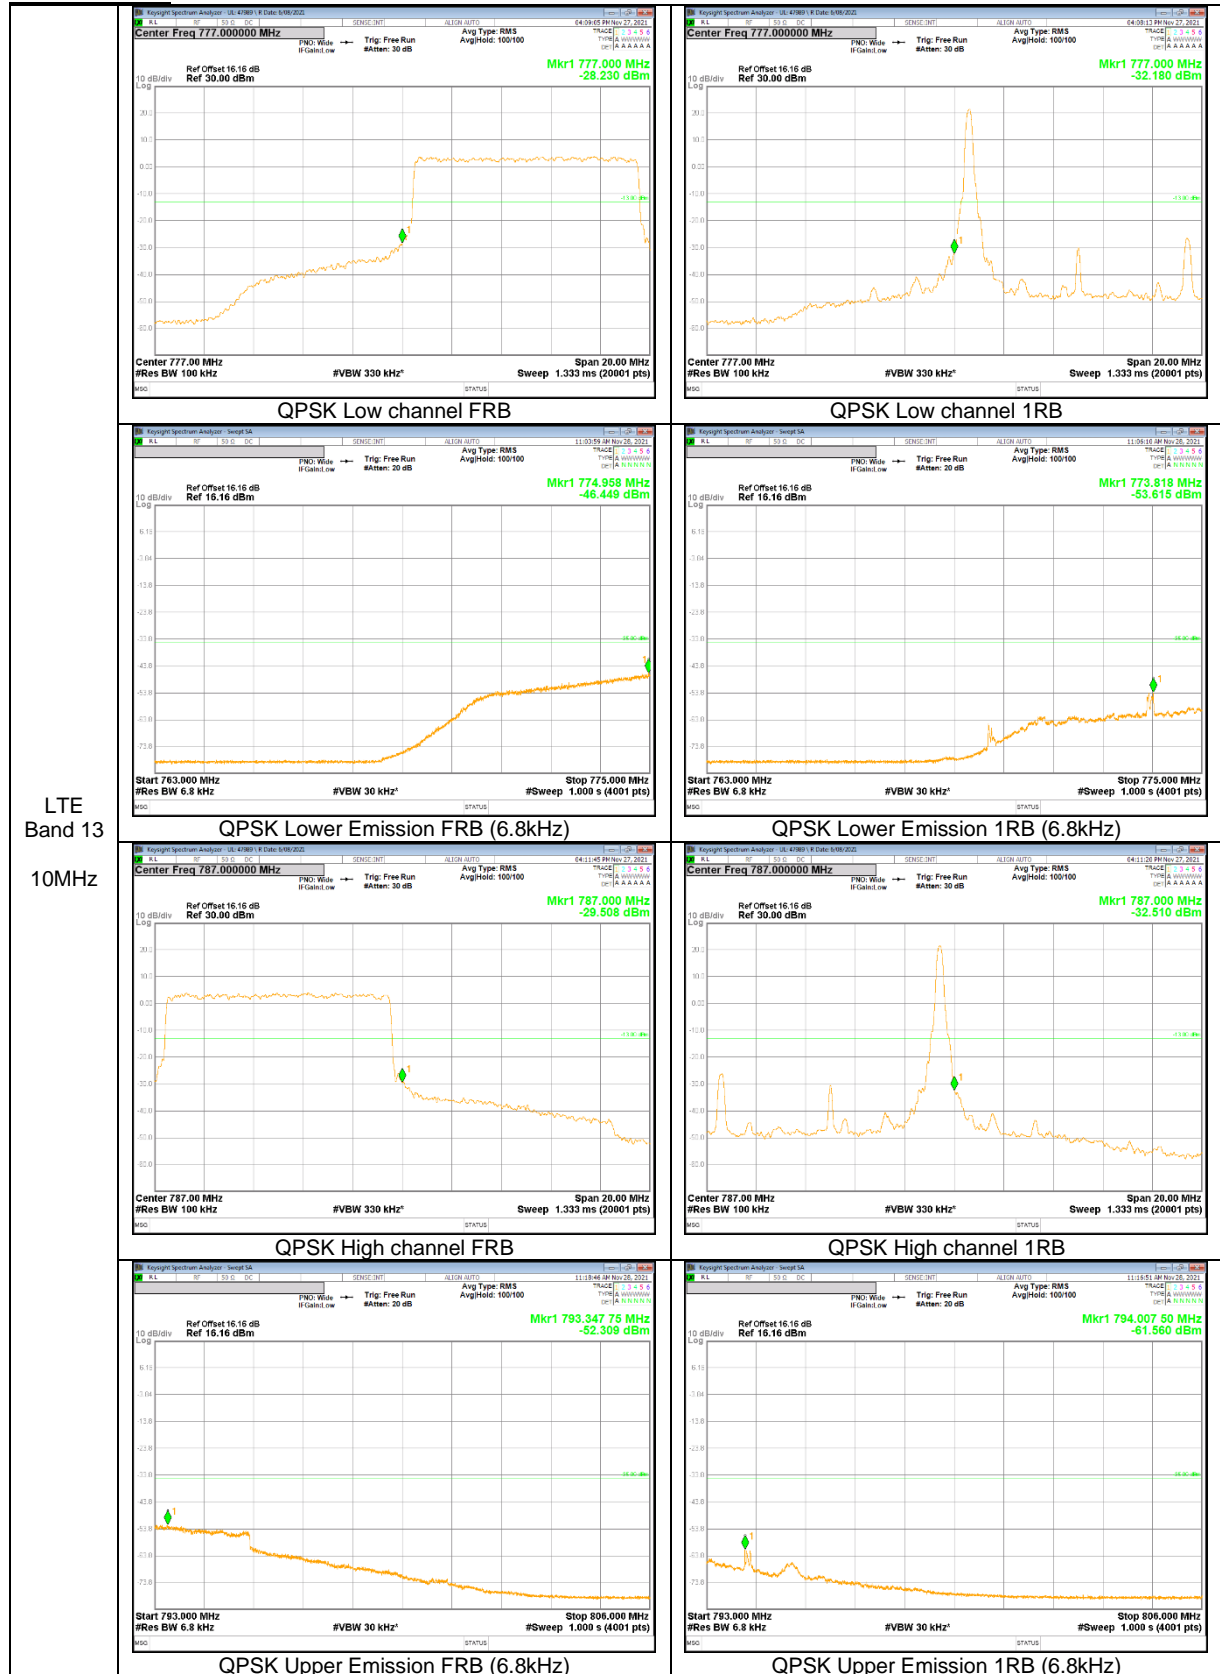

LTE  
 Band 2  
 15MHz

LTE  
 Band 2  
 10MHz

LTE  
 Band 2  
 5MHz

LTE  
 Band 2  
 3MHz

LTE  
 Band 2  
 1.4MHz

LTE Band 12

LTE  
Band 12  
10MHz

LTE  
 Band 12  
 5MHz

LTE  
 Band 12  
 3MHz

**LTE Band 13**

LTE  
 Band 13  
 10MHz

LTE  
 Band 13  
 10MHz

LTE  
 Band 13  
 5MHz

LTE Band 26 (Part 22)

LTE  
 Band 26  
 15MHz

LTE  
 Band 26  
 5MHz

LTE  
 Band 26  
 3MHz