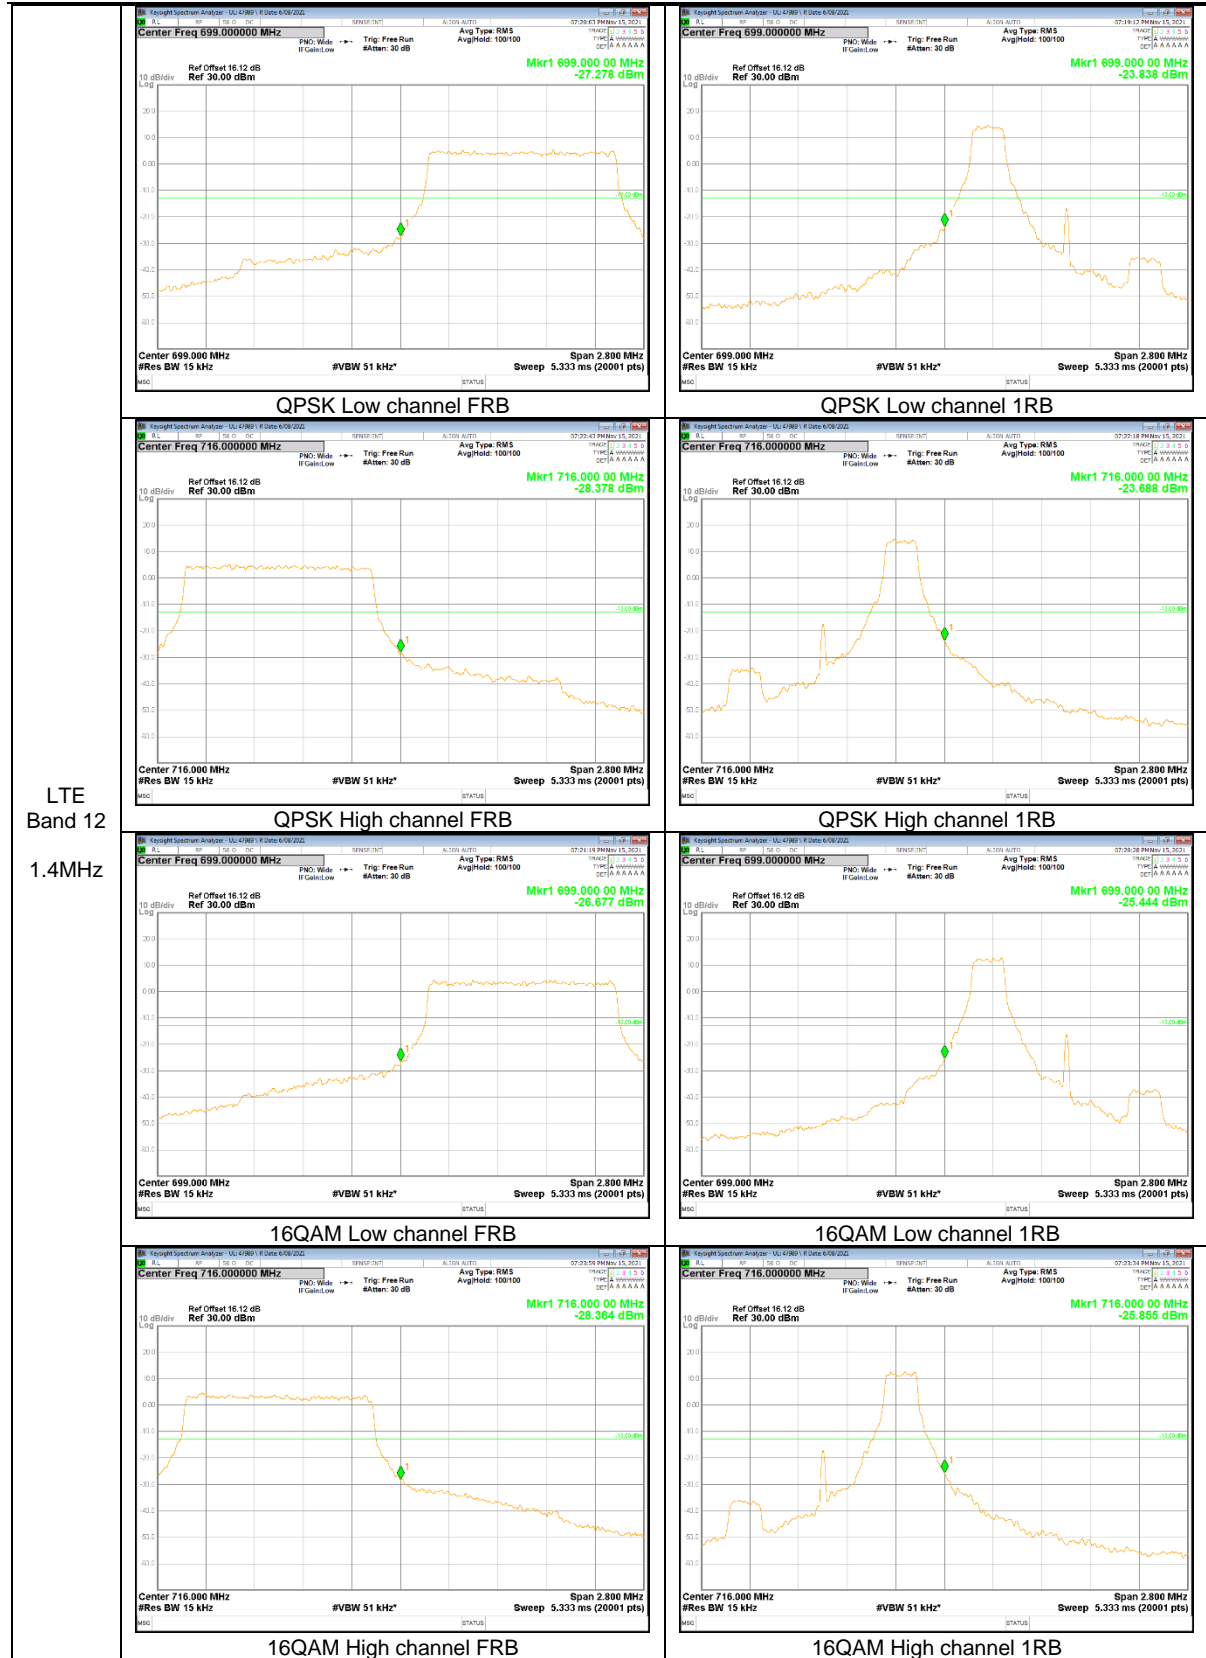

LTE  
 Band 2  
 15MHz

LTE  
 Band 2  
 10MHz

LTE  
 Band 2  
 5MHz

LTE  
 Band 2  
 3MHz

LTE  
 Band 2  
 1.4MHz

LTE Band 12

LTE  
Band 12  
10MHz

LTE  
 Band 12  
 5MHz

LTE  
 Band 12  
 3MHz

**LTE Band 13**

LTE  
 Band 13  
 10MHz

LTE  
 Band 13  
 10MHz

LTE  
 Band 13  
 5MHz

LTE Band 26 (Part 22)

LTE  
 Band 26  
 15MHz

LTE  
 Band 26  
 5MHz

LTE  
 Band 26  
 3MHz