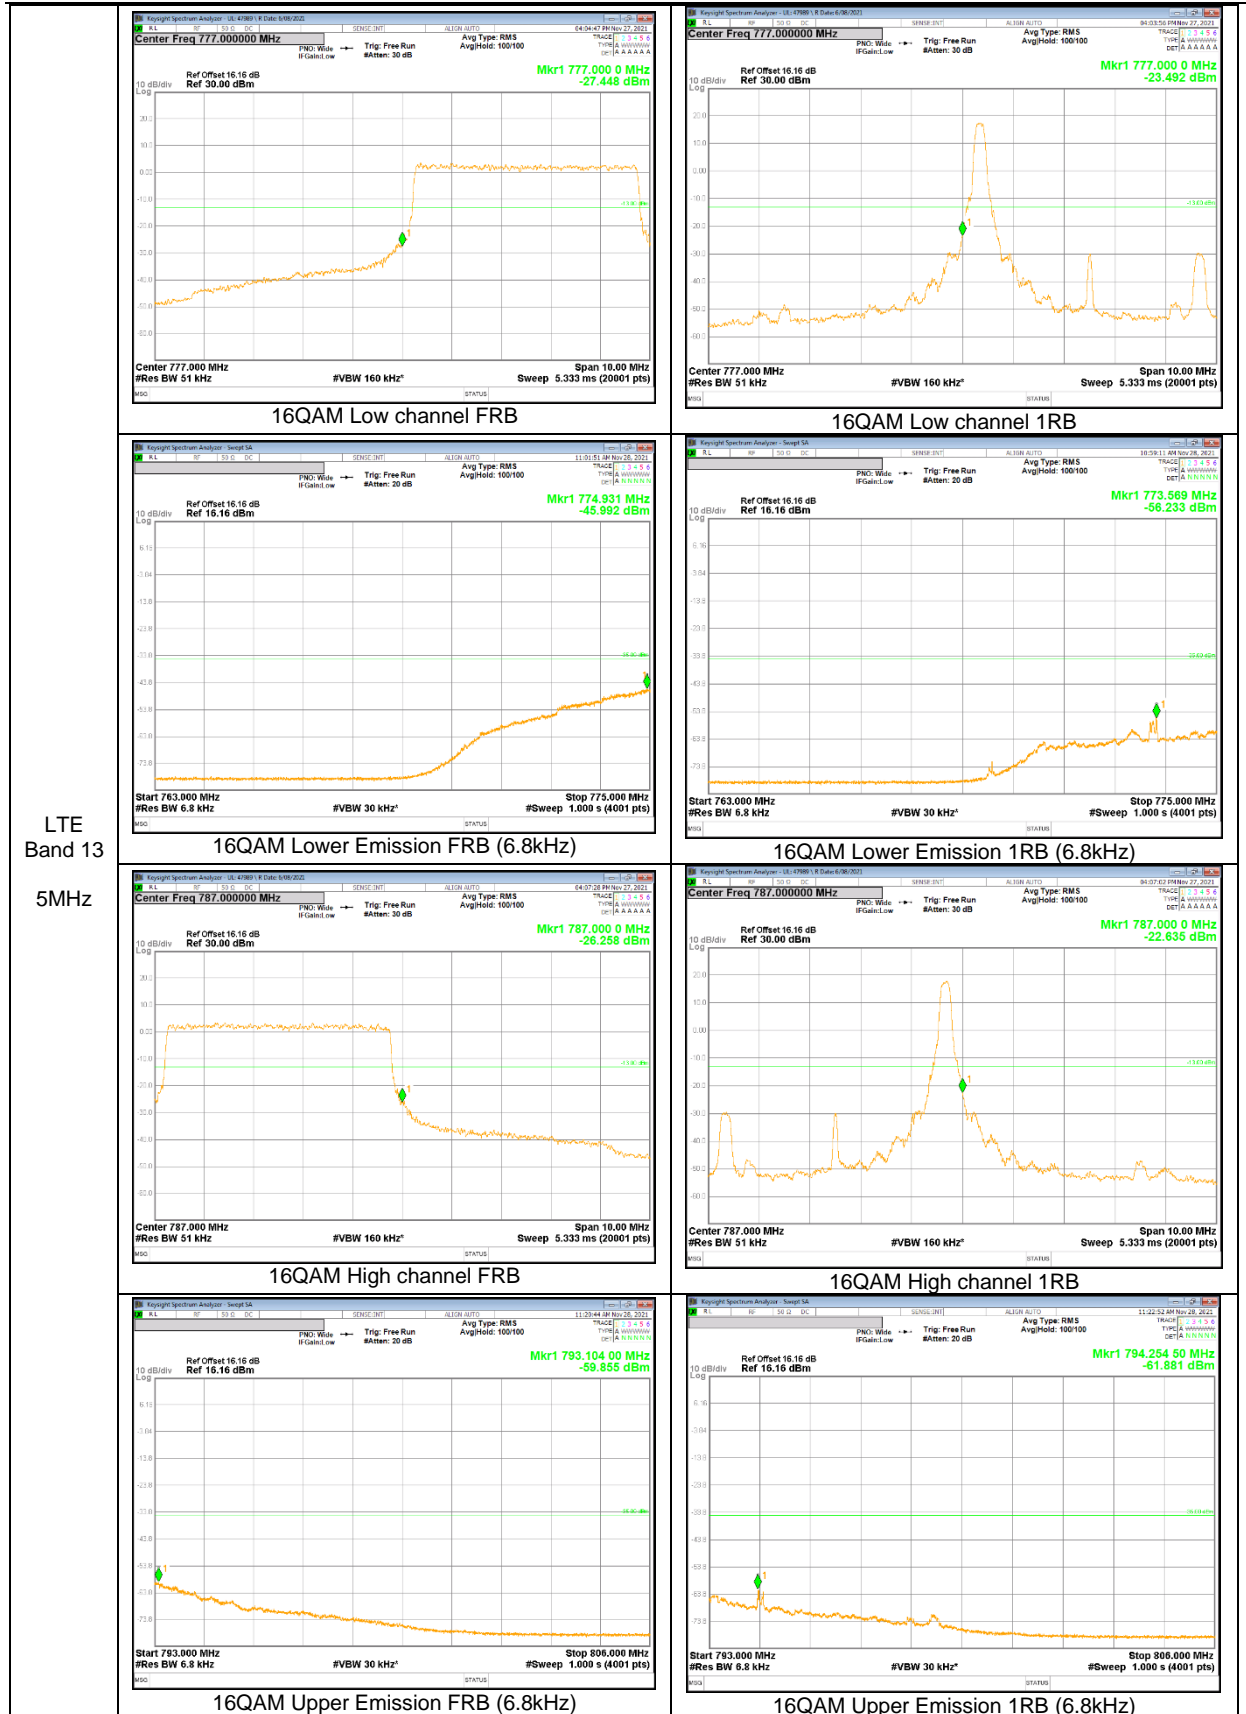

LTE  
 Band 2  
 15MHz

LTE  
 Band 2  
 10MHz

LTE  
 Band 2  
 5MHz

LTE  
 Band 2  
 3MHz

LTE  
 Band 2  
 1.4MHz

LTE Band 12

LTE  
Band 12  
10MHz

LTE  
 Band 12  
 5MHz

LTE  
 Band 12  
 3MHz

**LTE Band 13**

LTE  
 Band 13  
 10MHz

LTE  
 Band 13  
 10MHz

LTE  
 Band 13  
 5MHz

LTE Band 26 (Part 22)

LTE  
 Band 26  
 15MHz

LTE  
 Band 26  
 5MHz

LTE  
 Band 26  
 3MHz