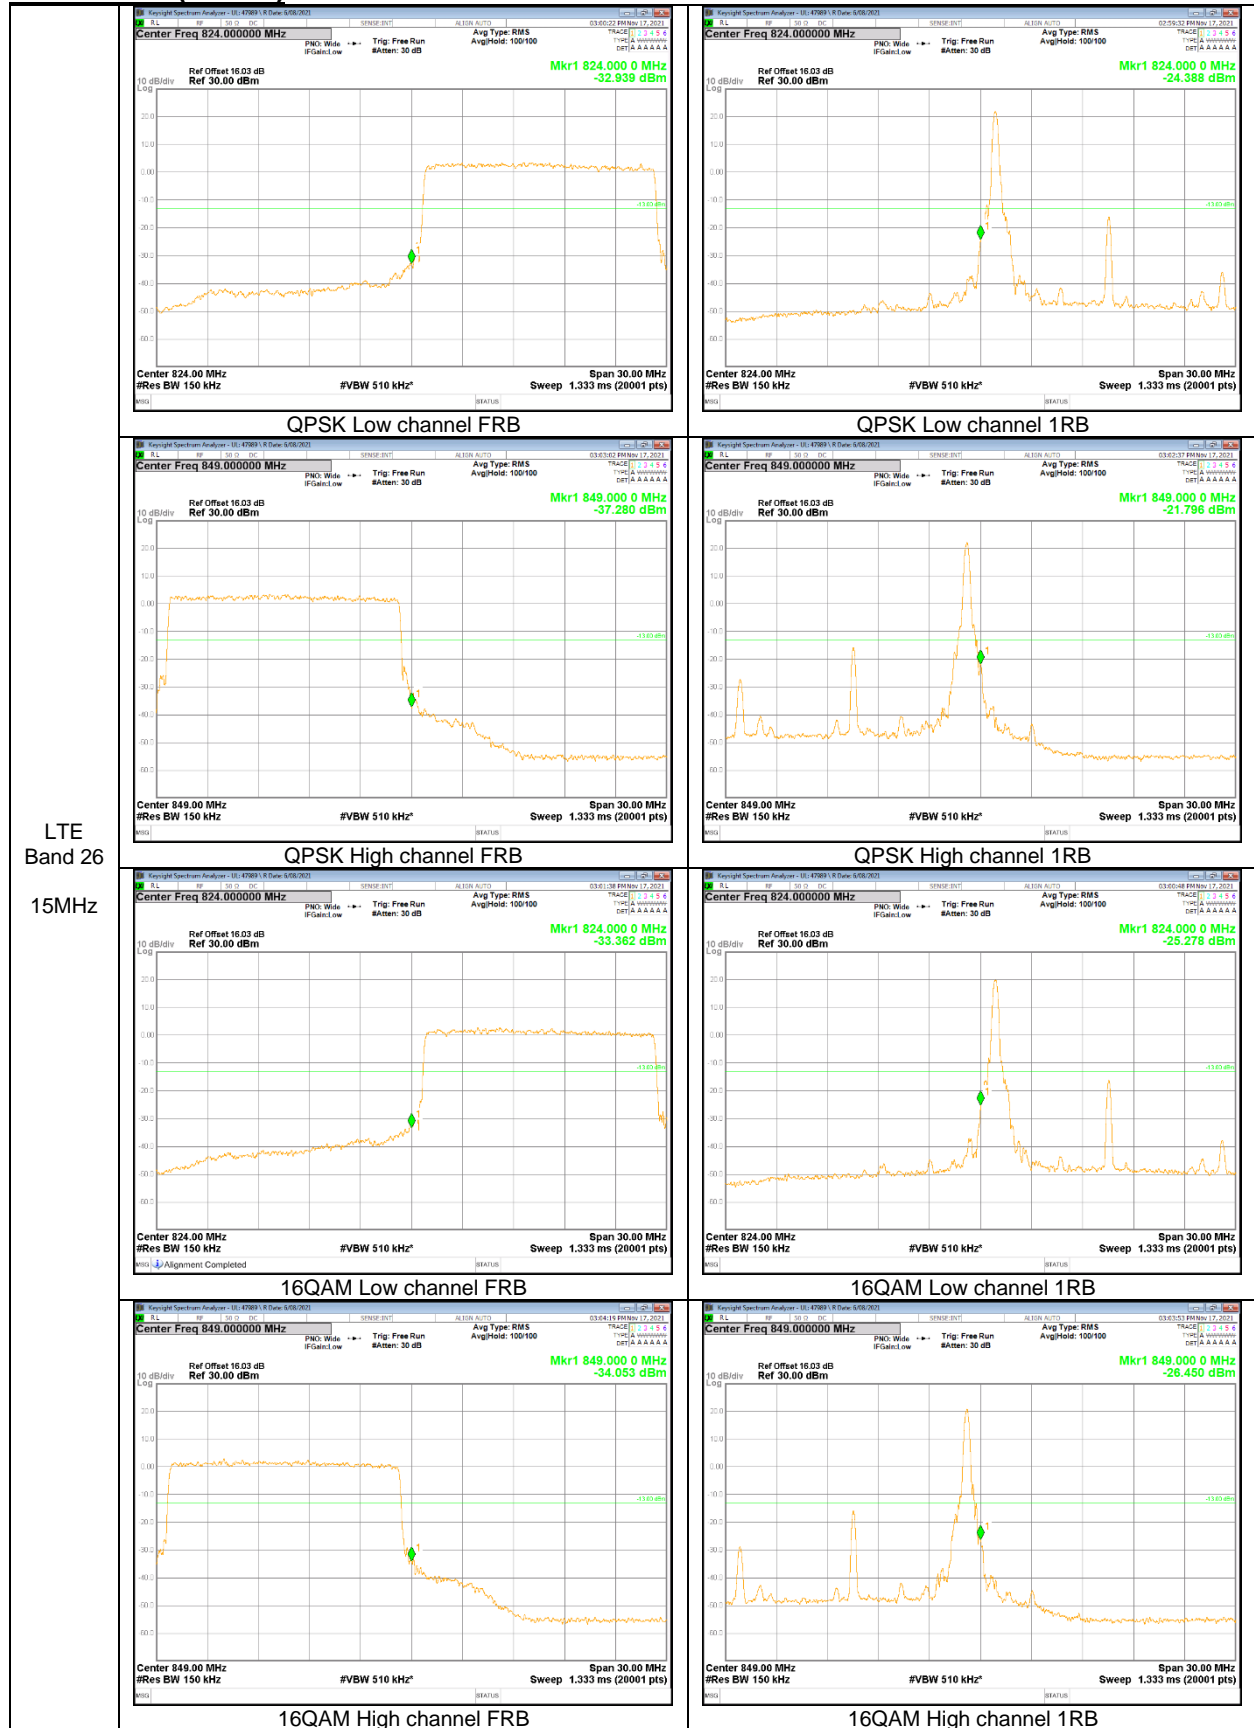

LTE  
 Band 2  
 15MHz

LTE  
 Band 2  
 10MHz

LTE  
 Band 2  
 5MHz

LTE  
 Band 2  
 3MHz

LTE  
 Band 2  
 1.4MHz

LTE Band 12

LTE  
Band 12  
10MHz

LTE  
 Band 12  
 5MHz

LTE  
 Band 12  
 3MHz

**LTE Band 13**

LTE  
 Band 13  
 10MHz

LTE  
 Band 13  
 10MHz

LTE  
 Band 13  
 5MHz

LTE Band 26 (Part 22)

LTE  
 Band 26  
 15MHz

LTE  
 Band 26  
 5MHz

LTE  
 Band 26  
 3MHz