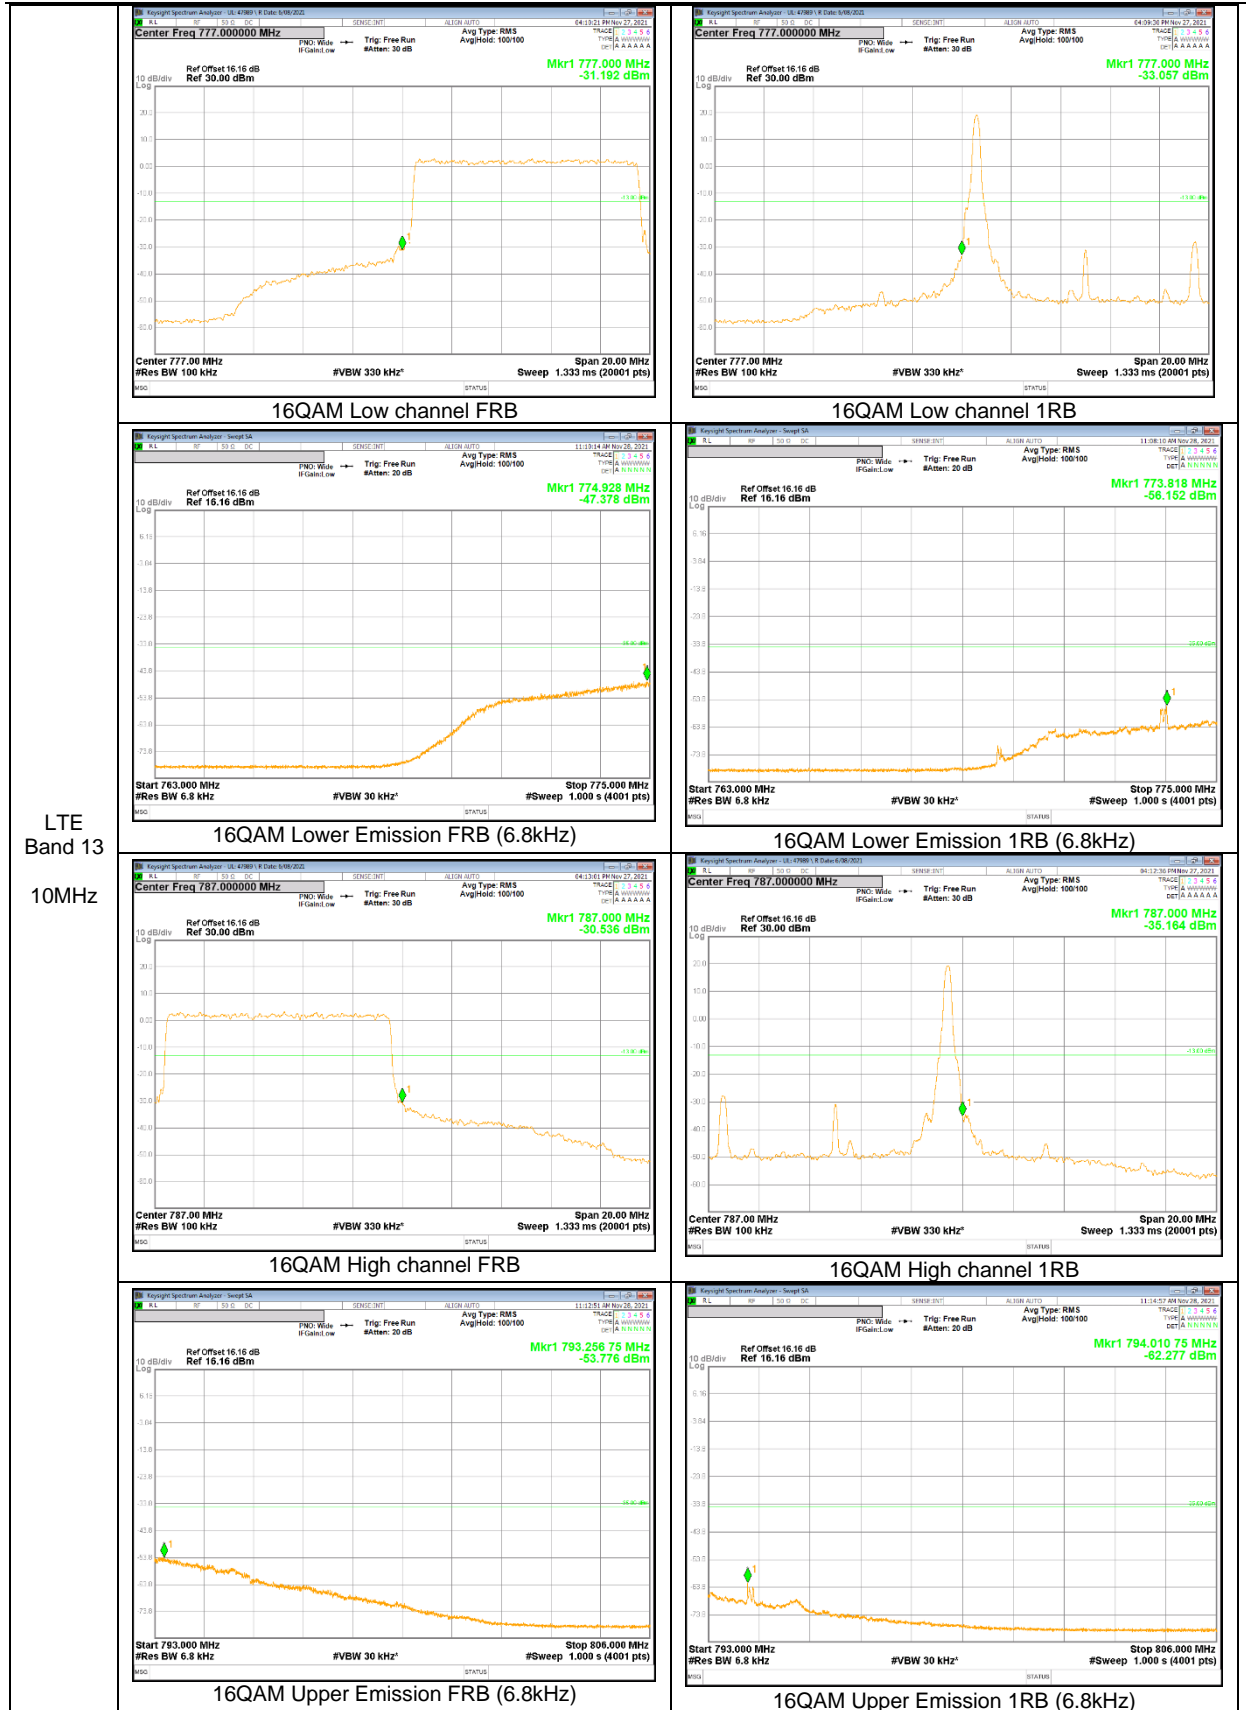

LTE  
 Band 2  
 15MHz

LTE  
 Band 2  
 10MHz

LTE  
 Band 2  
 5MHz

LTE  
 Band 2  
 3MHz

LTE  
 Band 2  
 1.4MHz

LTE Band 12

LTE  
Band 12  
10MHz

LTE  
 Band 12  
 5MHz

LTE  
 Band 12  
 3MHz

**LTE Band 13**

LTE  
 Band 13  
 10MHz

LTE  
 Band 13  
 10MHz

LTE  
 Band 13  
 5MHz

LTE Band 26 (Part 22)

LTE  
 Band 26  
 15MHz

LTE  
 Band 26  
 5MHz

LTE  
 Band 26  
 3MHz