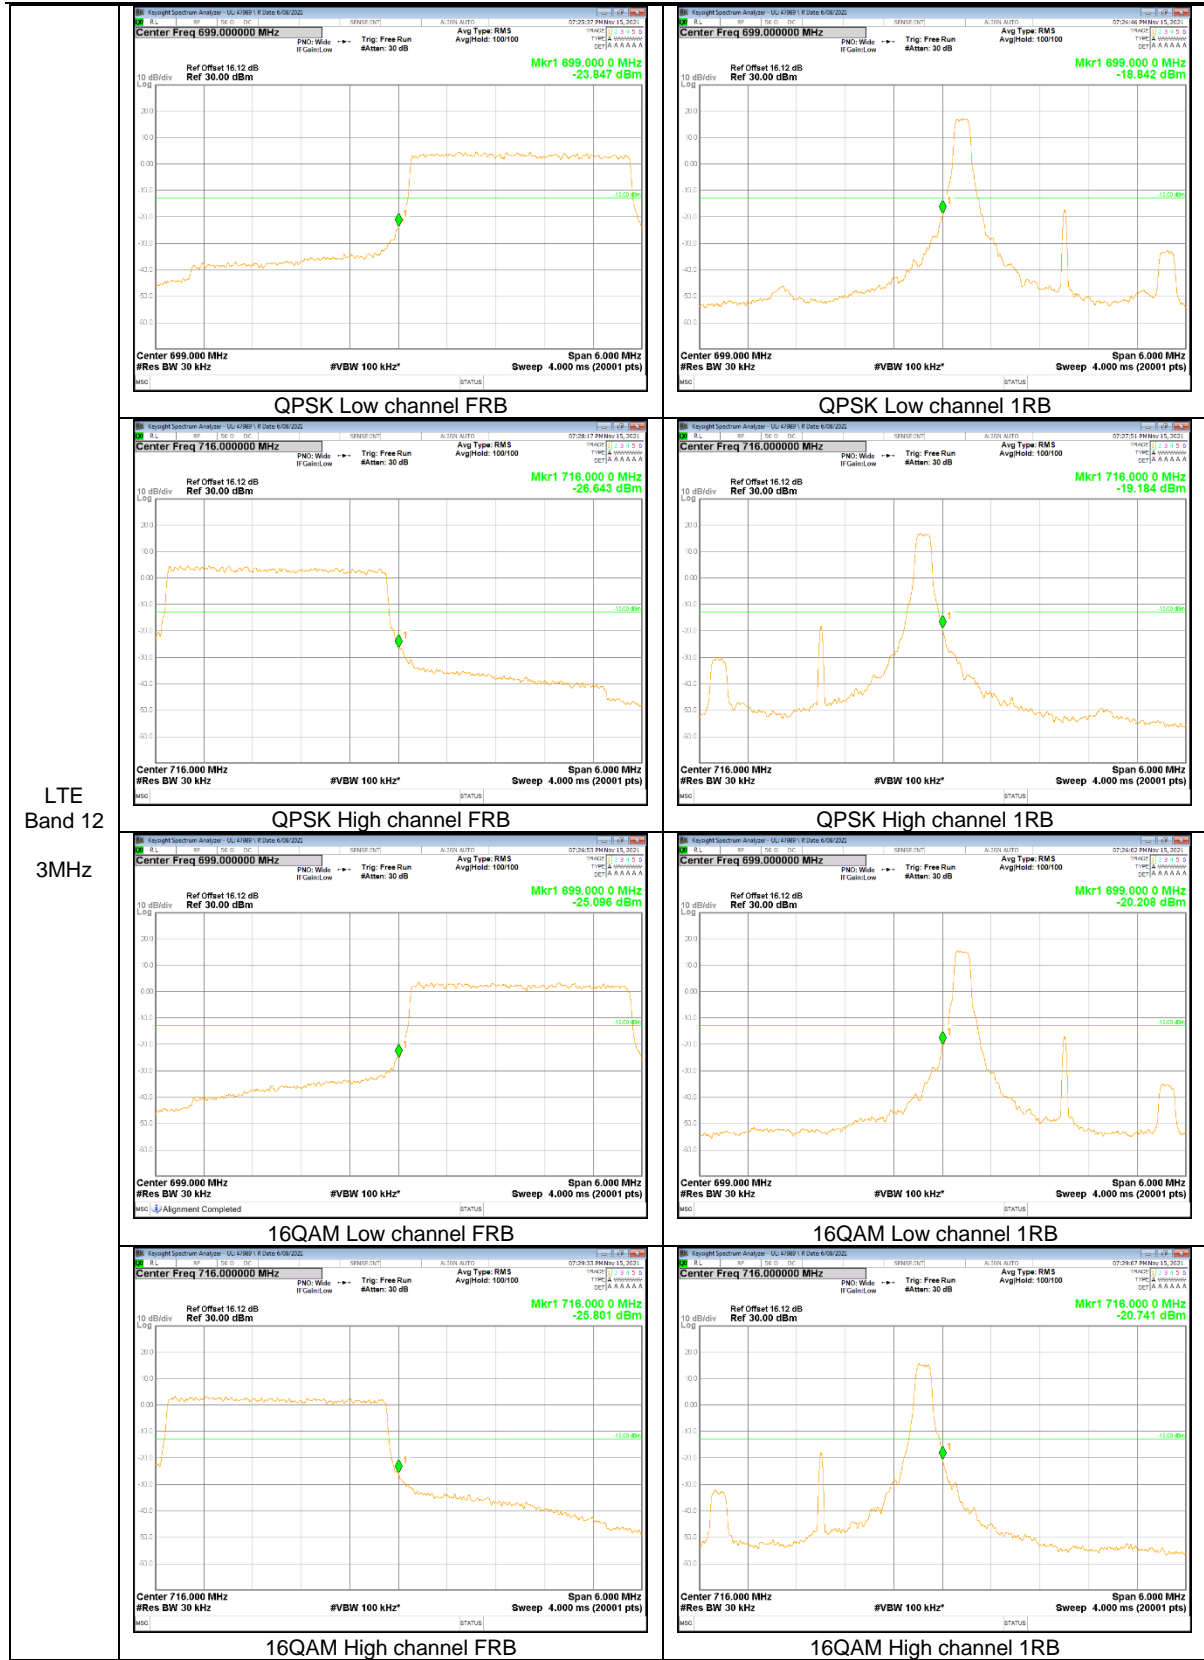

LTE  
 Band 2  
 15MHz

LTE  
 Band 2  
 10MHz

LTE  
 Band 2  
 5MHz

LTE  
 Band 2  
 3MHz

LTE  
 Band 2  
 1.4MHz

LTE Band 12

LTE  
Band 12  
10MHz

LTE  
 Band 12  
 5MHz

LTE  
 Band 12  
 3MHz

**LTE Band 13**

LTE  
 Band 13  
 10MHz

LTE  
 Band 13  
 10MHz

LTE  
 Band 13  
 5MHz

LTE Band 26 (Part 22)

LTE  
 Band 26  
 15MHz

LTE  
 Band 26  
 5MHz

LTE  
 Band 26  
 3MHz