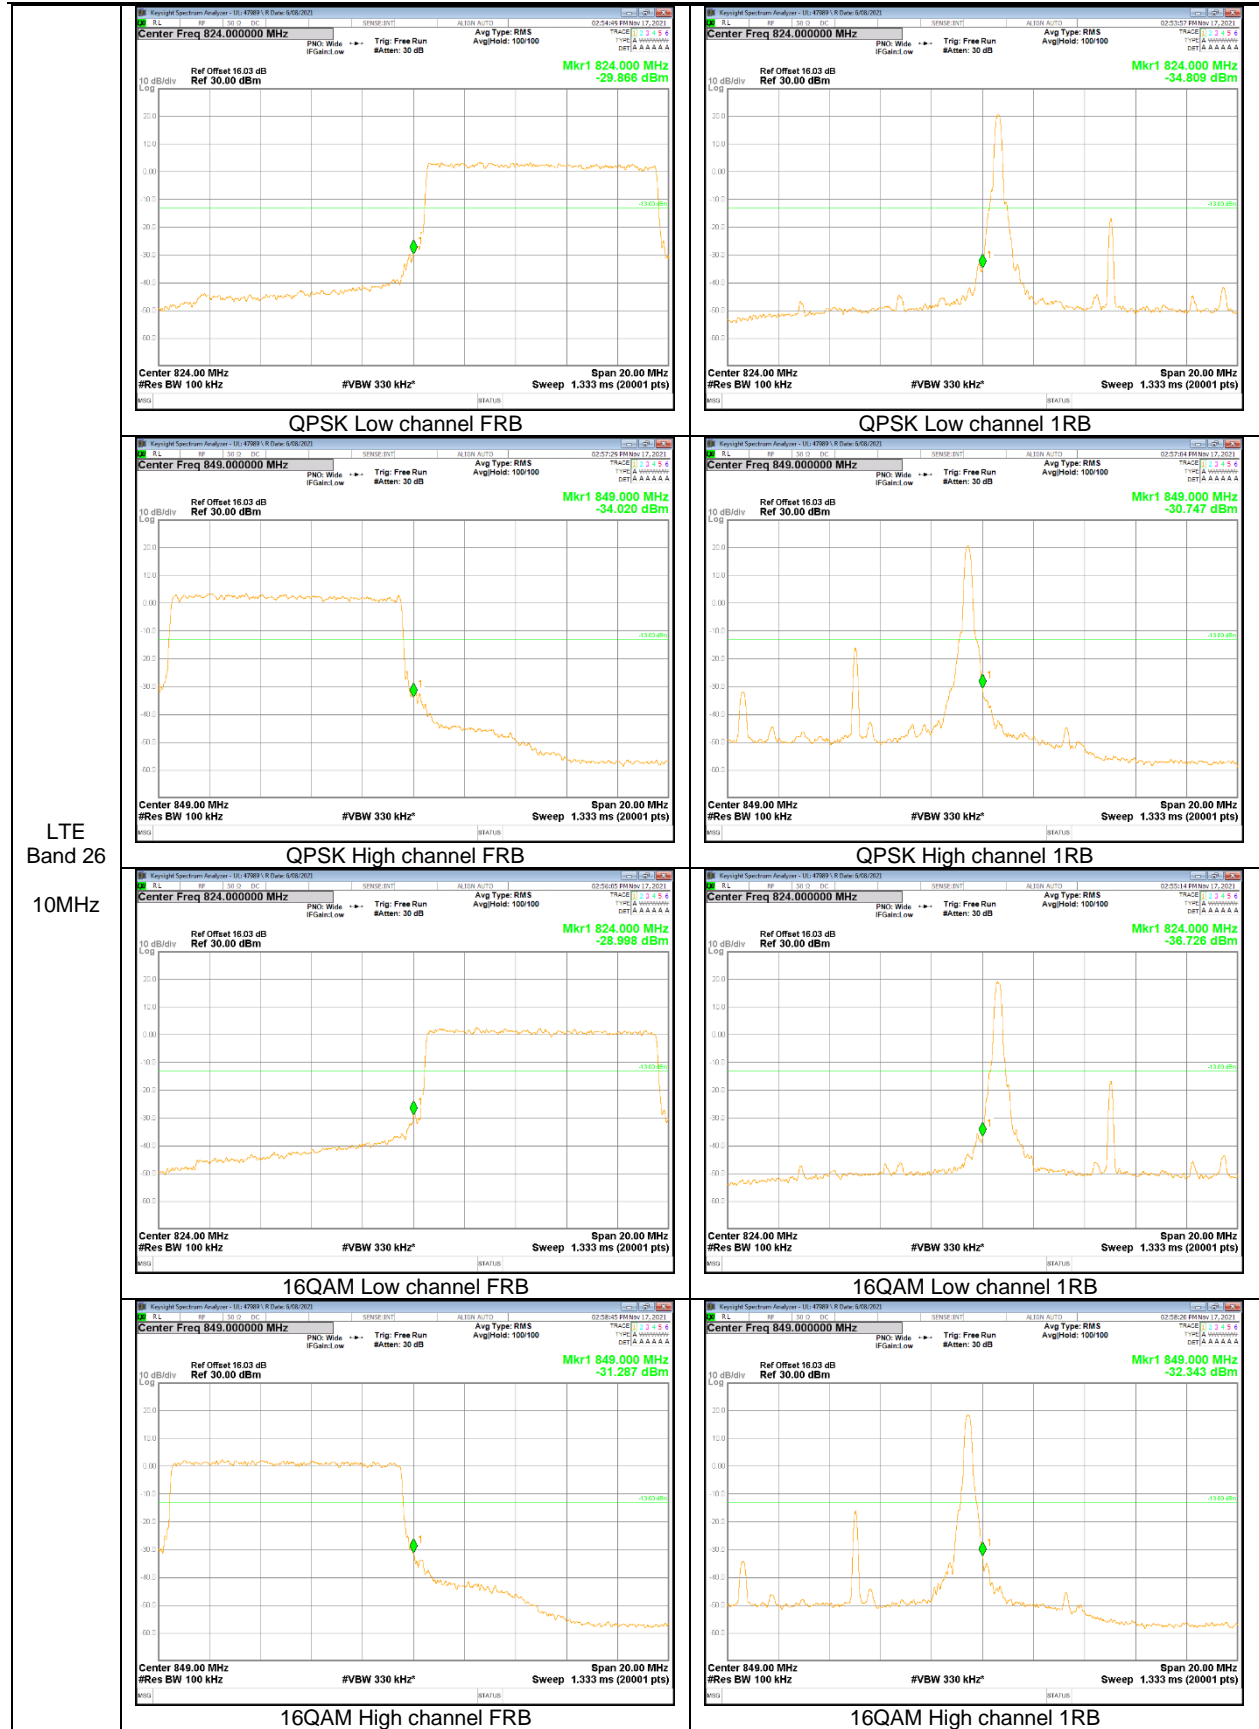

LTE  
 Band 2  
 15MHz

LTE  
 Band 2  
 10MHz

LTE  
 Band 2  
 5MHz

LTE  
 Band 2  
 3MHz

LTE  
 Band 2  
 1.4MHz

LTE Band 12

LTE  
Band 12  
10MHz

LTE  
 Band 12  
 5MHz

LTE  
 Band 12  
 3MHz

**LTE Band 13**

LTE  
 Band 13  
 10MHz

LTE  
 Band 13  
 10MHz

LTE  
 Band 13  
 5MHz

LTE Band 26 (Part 22)

LTE  
 Band 26  
 15MHz

LTE  
 Band 26  
 5MHz

LTE  
 Band 26  
 3MHz