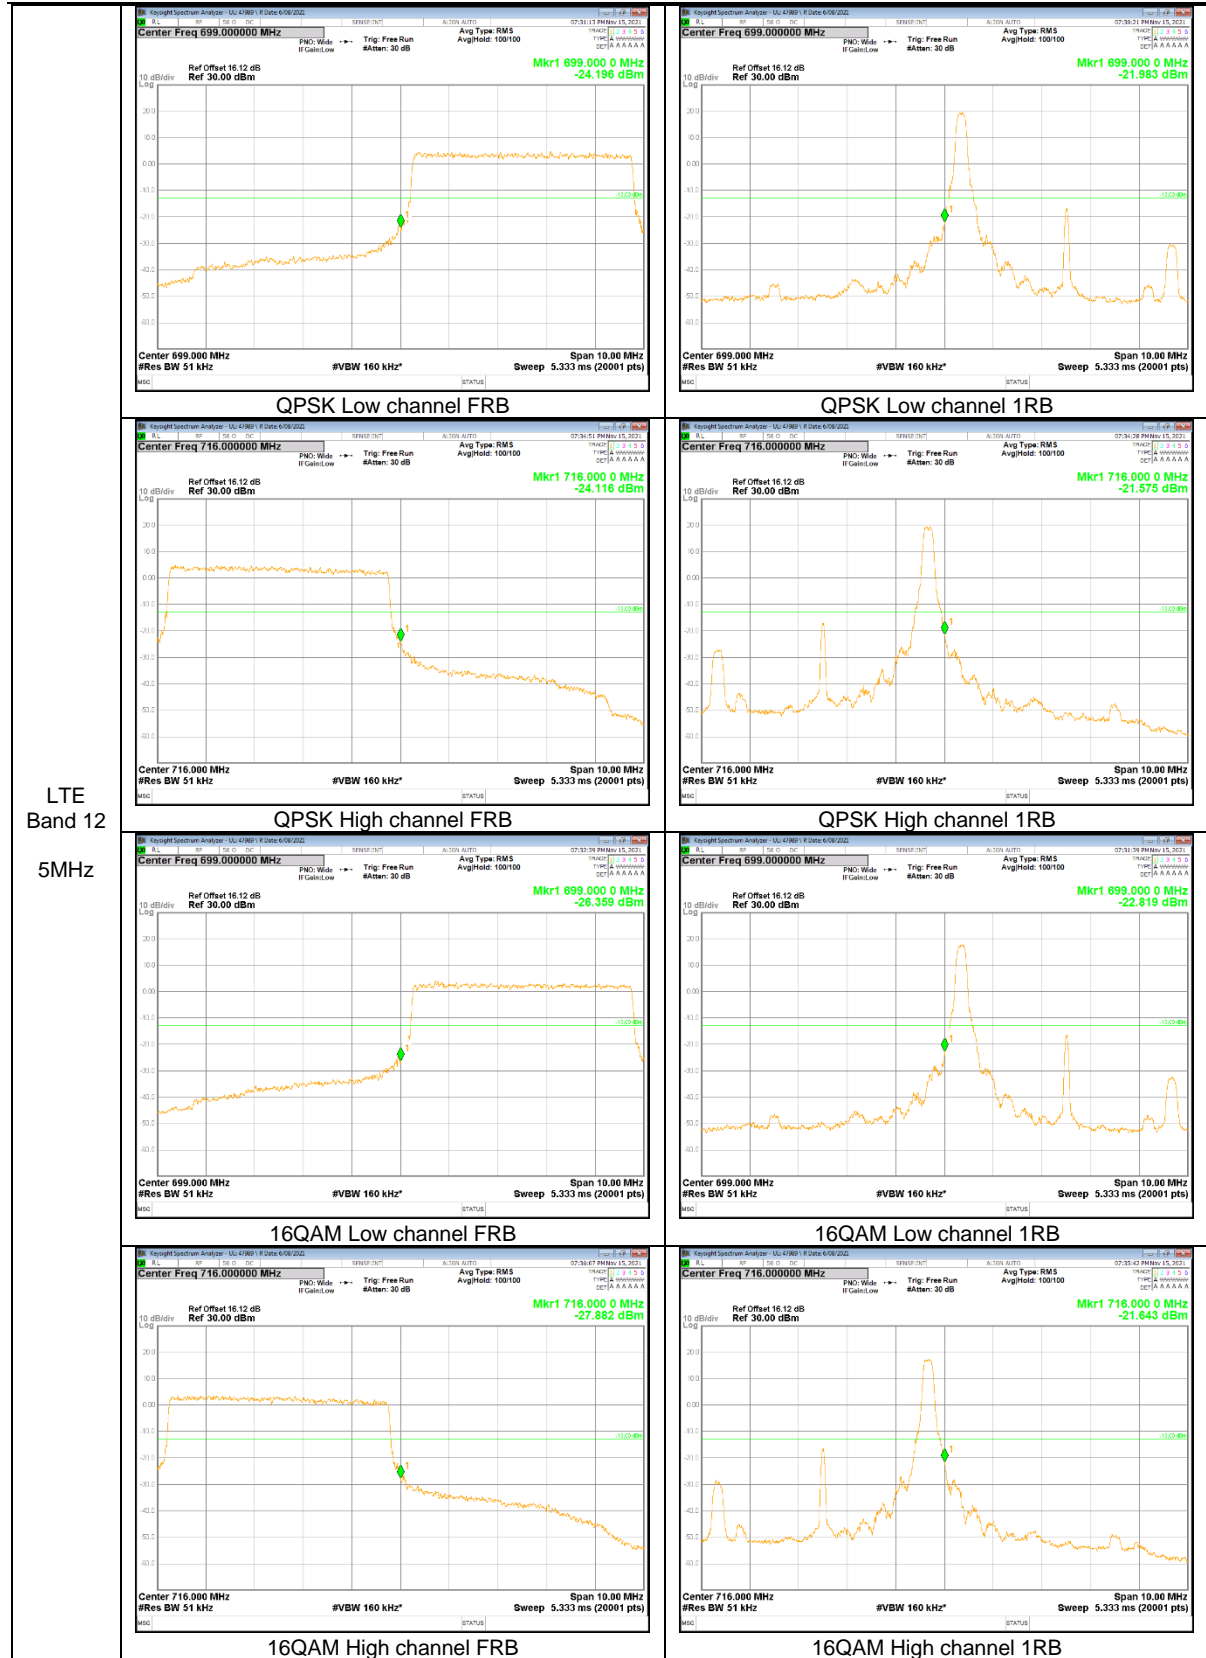

LTE  
 Band 2  
 15MHz

LTE  
 Band 2  
 10MHz

LTE  
 Band 2  
 5MHz

LTE  
 Band 2  
 3MHz

LTE  
 Band 2  
 1.4MHz

LTE Band 12

LTE  
Band 12  
10MHz

LTE  
 Band 12  
 5MHz

LTE  
 Band 12  
 3MHz

**LTE Band 13**

LTE  
 Band 13  
 10MHz

LTE  
 Band 13  
 10MHz

LTE  
 Band 13  
 5MHz

LTE Band 26 (Part 22)

LTE  
 Band 26  
 15MHz

LTE  
 Band 26  
 5MHz

LTE  
 Band 26  
 3MHz