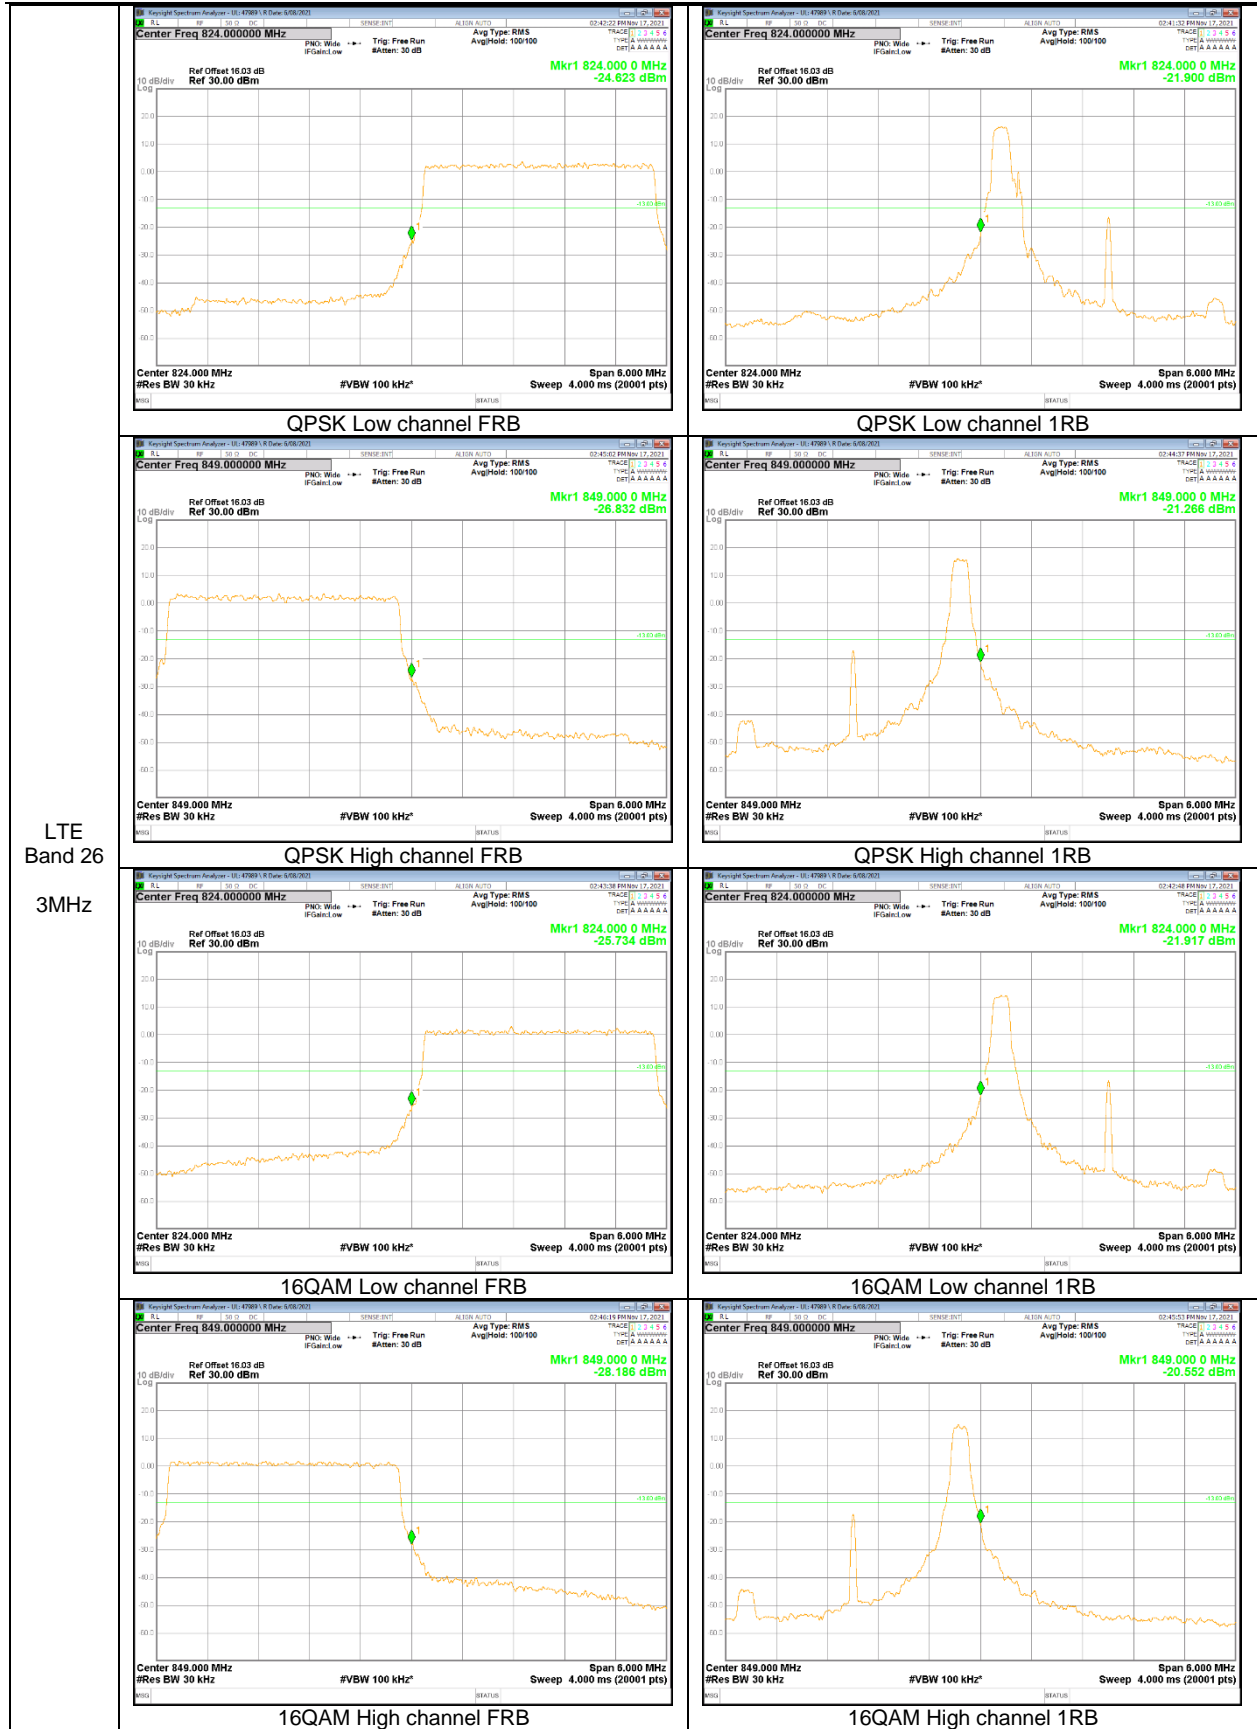

LTE  
 Band 2  
 15MHz

LTE  
 Band 2  
 10MHz

LTE  
 Band 2  
 5MHz

LTE  
 Band 2  
 3MHz

LTE  
 Band 2  
 1.4MHz

LTE Band 12

LTE  
Band 12  
10MHz

LTE  
 Band 12  
 5MHz

LTE  
 Band 12  
 3MHz

**LTE Band 13**

LTE  
 Band 13  
 10MHz

LTE  
 Band 13  
 10MHz

LTE  
 Band 13  
 5MHz

LTE Band 26 (Part 22)

LTE  
 Band 26  
 15MHz

LTE  
 Band 26  
 5MHz

LTE  
 Band 26  
 3MHz