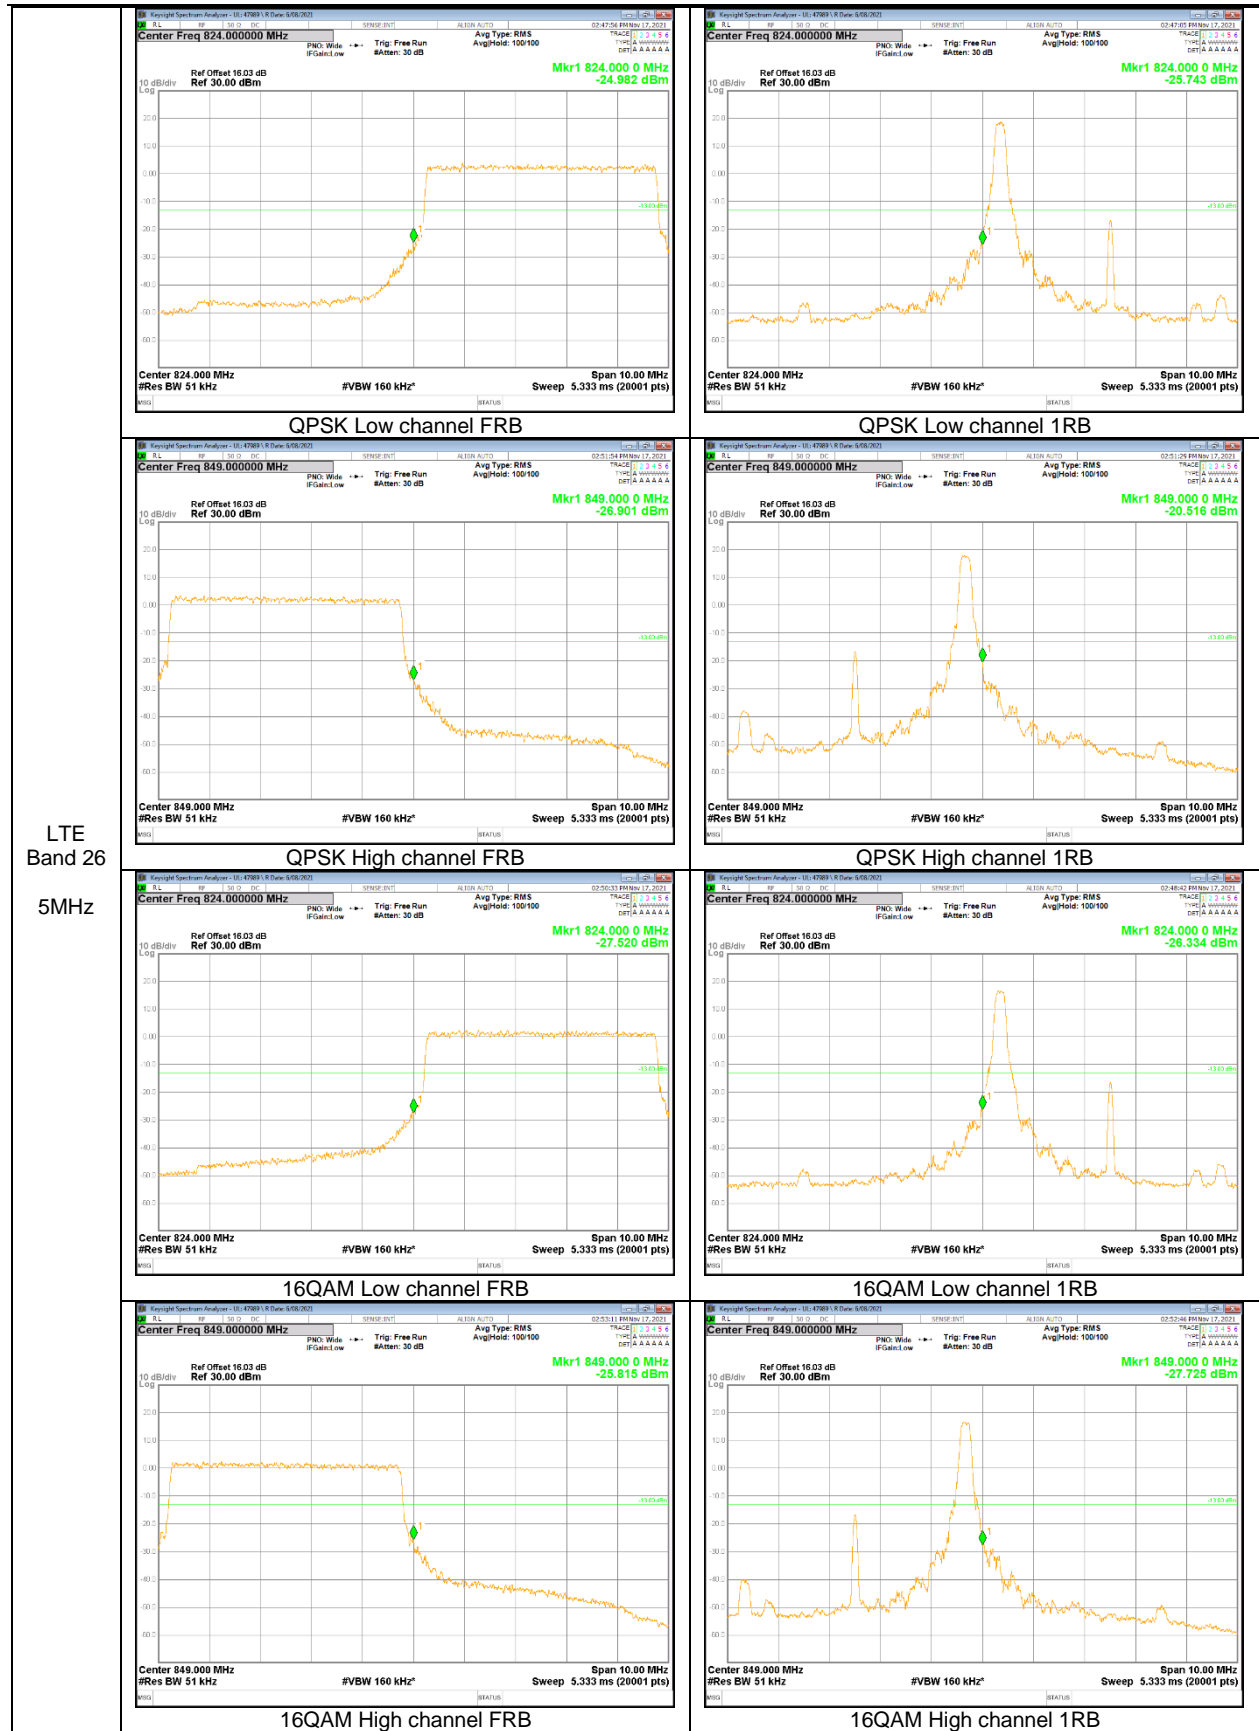

LTE  
 Band 2  
 15MHz

LTE  
 Band 2  
 10MHz

LTE  
 Band 2  
 5MHz

LTE  
 Band 2  
 3MHz

LTE  
 Band 2  
 1.4MHz

LTE Band 12

LTE  
Band 12  
10MHz

LTE  
 Band 12  
 5MHz

LTE  
 Band 12  
 3MHz

**LTE Band 13**

LTE  
 Band 13  
 10MHz

LTE  
 Band 13  
 10MHz

LTE  
 Band 13  
 5MHz

LTE Band 26 (Part 22)

LTE  
 Band 26  
 15MHz

LTE  
 Band 26  
 5MHz

LTE  
 Band 26  
 3MHz