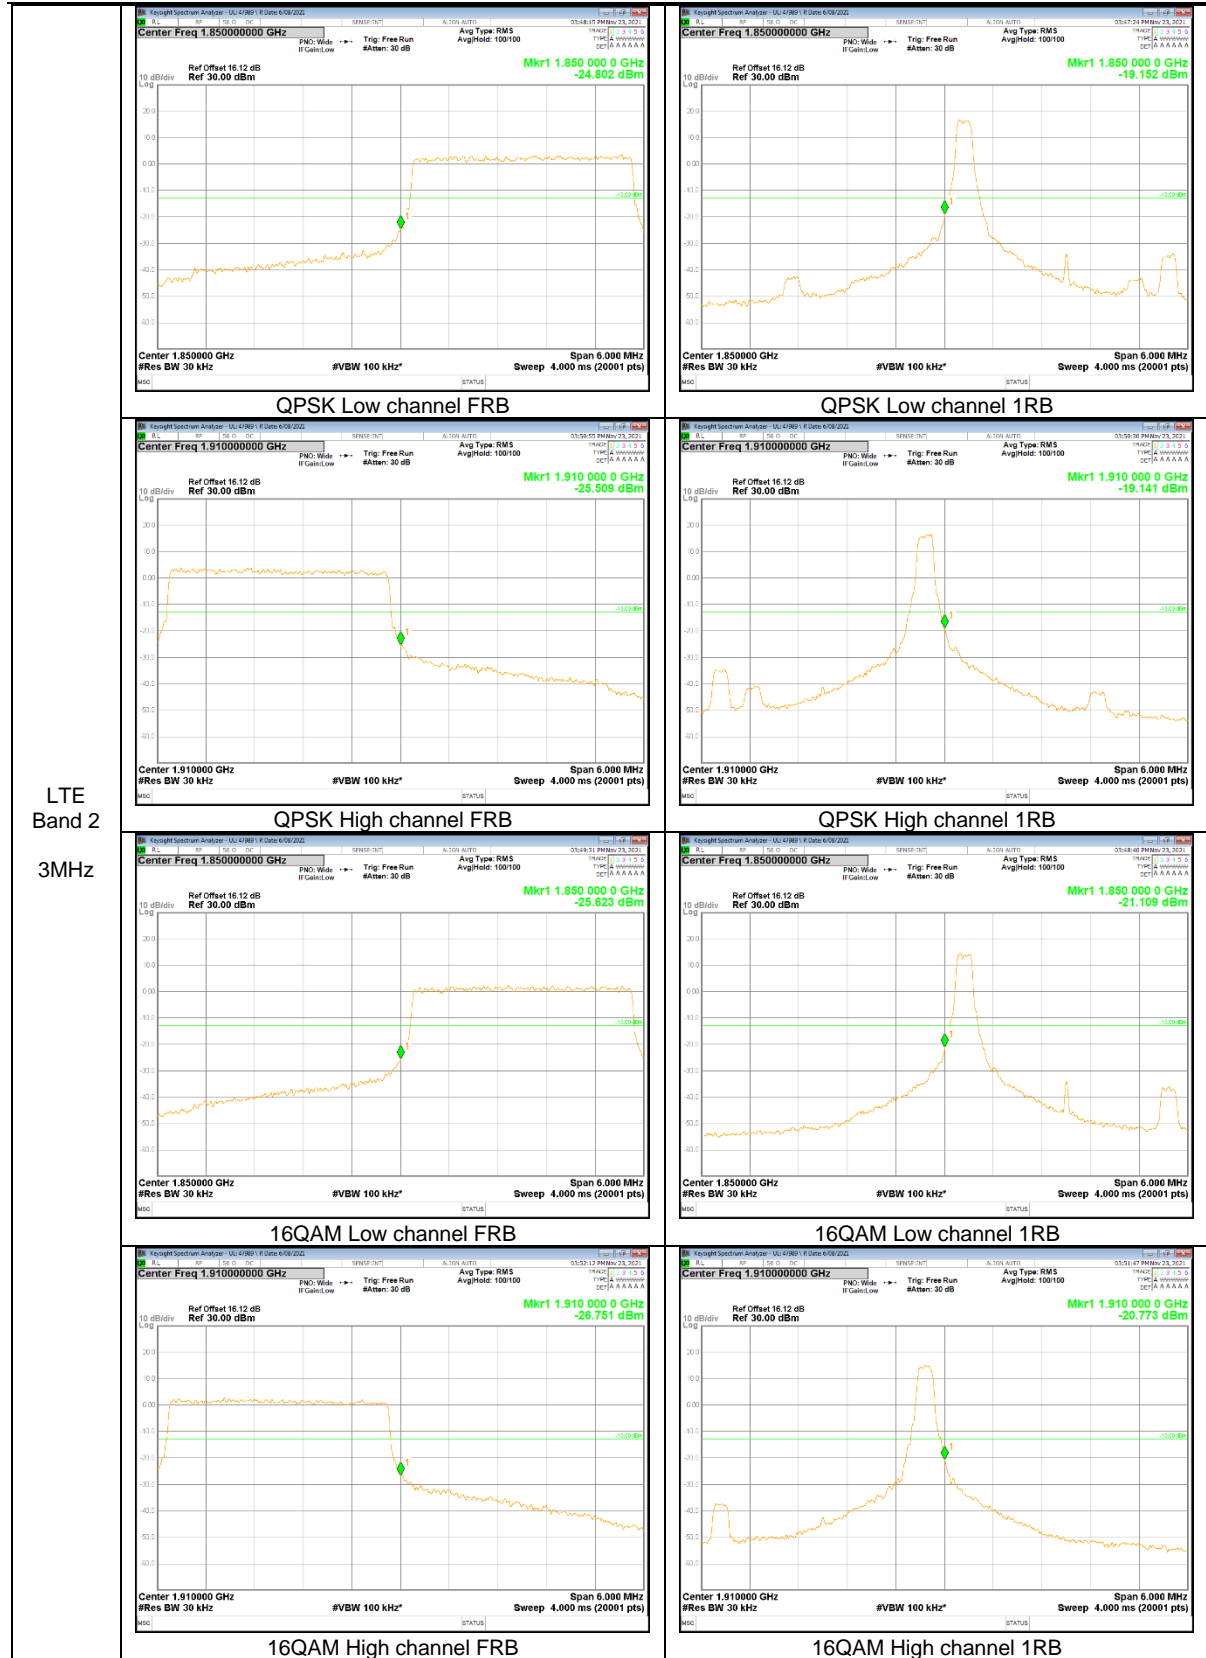

LTE  
 Band 2  
 15MHz

LTE  
 Band 2  
 10MHz

LTE  
 Band 2  
 5MHz

LTE  
 Band 2  
 3MHz

LTE  
 Band 2  
 1.4MHz

LTE Band 12

LTE  
Band 12  
10MHz

LTE  
 Band 12  
 5MHz

LTE  
 Band 12  
 3MHz

**LTE Band 13**

LTE  
 Band 13  
 10MHz

LTE  
 Band 13  
 10MHz

LTE  
 Band 13  
 5MHz

LTE Band 26 (Part 22)

LTE  
 Band 26  
 15MHz

LTE  
 Band 26  
 5MHz

LTE  
 Band 26  
 3MHz