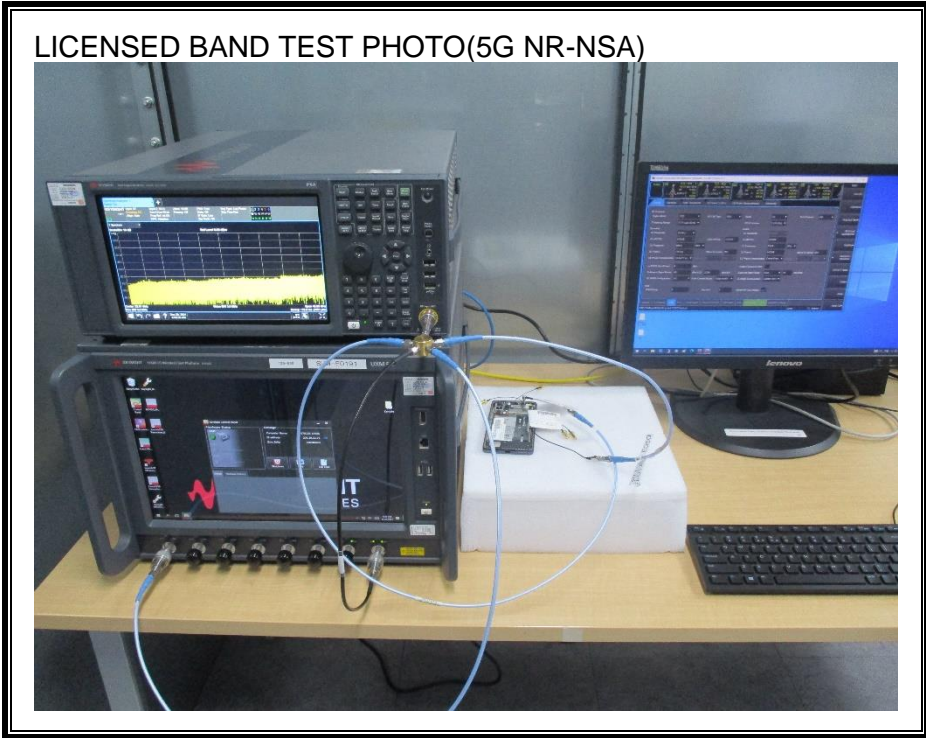

1. Appendix: LICENSED BAND SETUP PHOTOS(Conducted Test)

1) CONDUCTED RF MEASUREMENT SETUP (WWAN)

LICENSED BAND TEST PHOTO(5G NR-SA)

2) CONDUCTED RF MEASUREMENT SETUP (WWAN Stability)

LICENSED STABILITY TEST PHOTO

2. Appendix: LICENSED BAND SETUP PHOTOS(Radiated Test)

1) RADIATED RF MEASUREMENT SETUP (BELOW 1 GHz, include WWAN Receiver mode)

2) RADIATED RF MEASUREMENT SETUP (ABOVE 1 GHz)

3) RADIATED RF MEASUREMENT SETUP (ABOVE 1 GHz, WWAN Receiver mode)

4) **RADIATED RF MEASUREMENT SET-UP (Axis)**

Z AXIS PHOTO

END OF TEST PHOTO