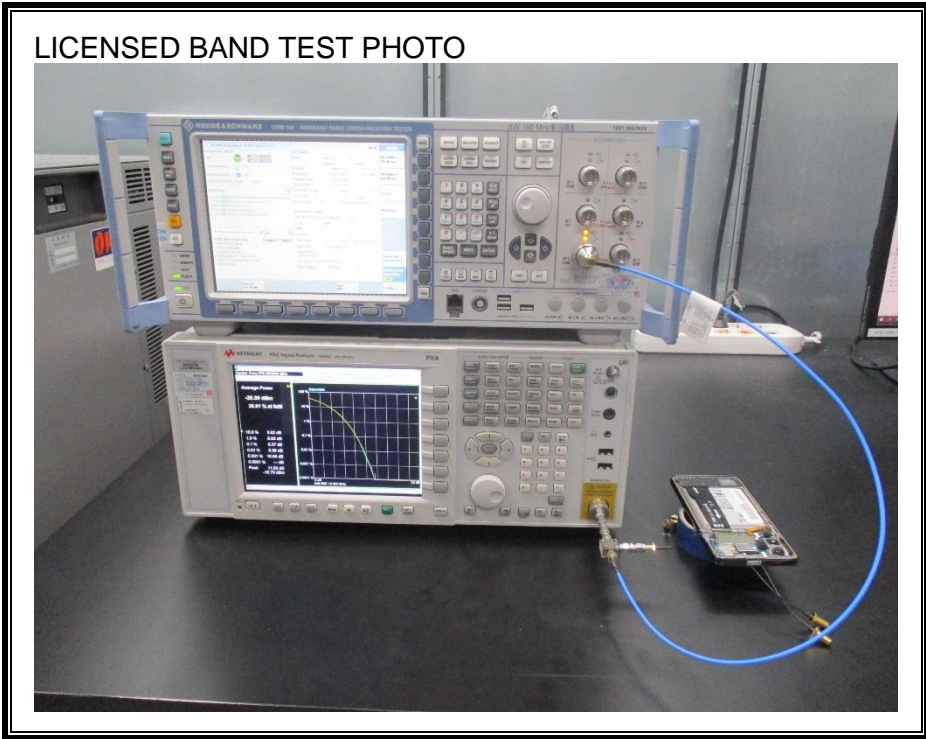

1. Appendix: LICENSED BAND SETUP PHOTOS(Conducted Test)

1) CONDUCTED RF MEASUREMENT SETUP (WWAN)

LICENSED BAND TEST PHOTO(5G NR-SA)

2) CONDUCTED RF MEASUREMENT SETUP (WWAN Stability)

LICENSED STABILITY TEST PHOTO

2. Appendix: LICENSED BAND SETUP PHOTOS(Radiated Test)

1) RADIATED RF MEASUREMENT SETUP (BELOW 1 GHz, include WWAN Receiver mode)

2) RADIATED RF MEASUREMENT SETUP (ABOVE 1 GHz)

3) RADIATED RF MEASUREMENT SETUP (ABOVE 1 GHz, WWAN Receiver mode)

4) **RADIATED RF MEASUREMENT SET-UP (Axis)**

Z AXIS PHOTO

END OF TEST PHOTO