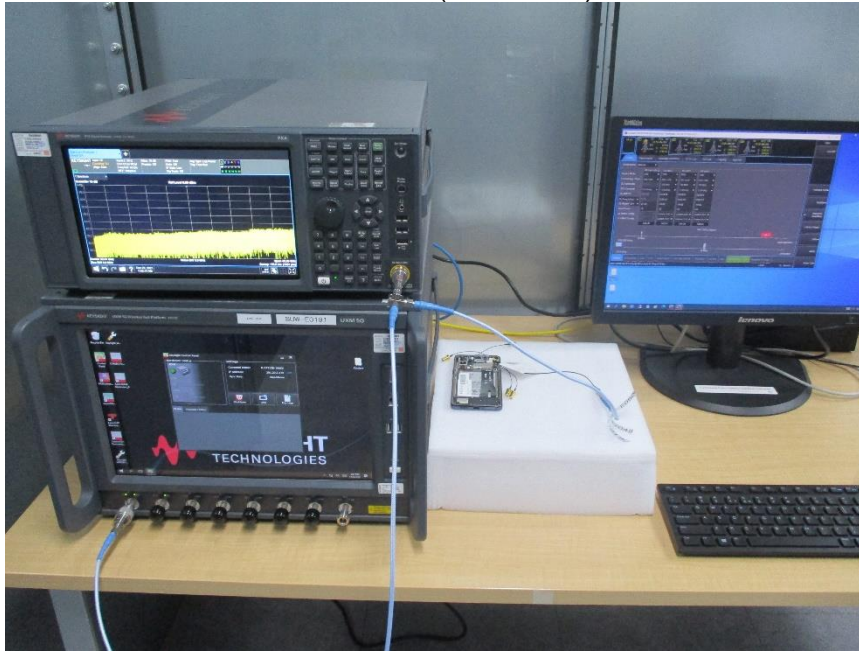

1. Appendix: LICENSED BAND SETUP PHOTOS(Conducted Test)

1) CONDUCTED RF MEASUREMENT SETUP (WWAN)

LICENSED BAND TEST PHOTO(5G NR-SA)

2) CONDUCTED RF MEASUREMENT SETUP (WWAN Stability)

LICENSED STABILITY TEST PHOTO

2. Appendix: LICENSED BAND SETUP PHOTOS(Radiated Test)

1) RADIATED RF MEASUREMENT SETUP (BELOW 1 GHz, include WWAN Receiver mode)

2) RADIATED RF MEASUREMENT SETUP (ABOVE 1 GHz)

3) RADIATED RF MEASUREMENT SETUP (ABOVE 1 GHz, WWAN Receiver mode)

4) **RADIATED RF MEASUREMENT SET-UP (Axis)**

Z AXIS PHOTO

END OF TEST PHOTO