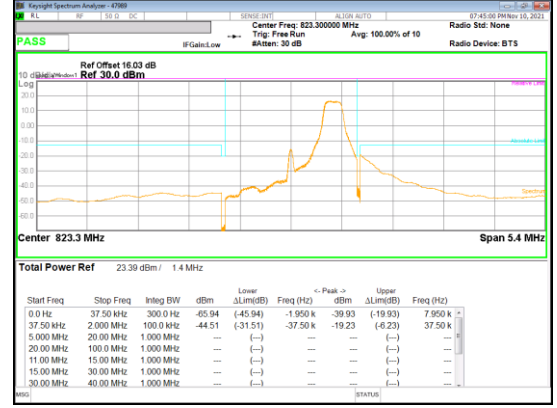

LTE
 Band 26
 10MHz

LTE
 Band 26
 1.4MHz

QPSK Low channel FRB

QPSK Low channel 1RB_Offset Low

QPSK Low channel 1RB_Offset High

16QAM Low channel 1RB_Offset Low

16QAM Low channel FRB

16QAM Low channel 1RB_Offset High

LTE
 Band 26
 1.4MHz

QPSK High channel FRB

QPSK High channel 1RB_Offset Low

QPSK High channel 1RB_Offset High

16QAM High channel 1RB_Offset Low

16QAM High channel 1RB_Offset High

LTE Band 26 (Straddle)

LTE
 Band 26
 5MHz