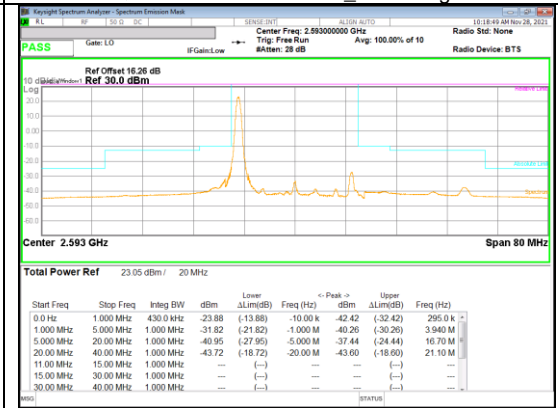

QPSK Mid channel 1RB_Offset Low