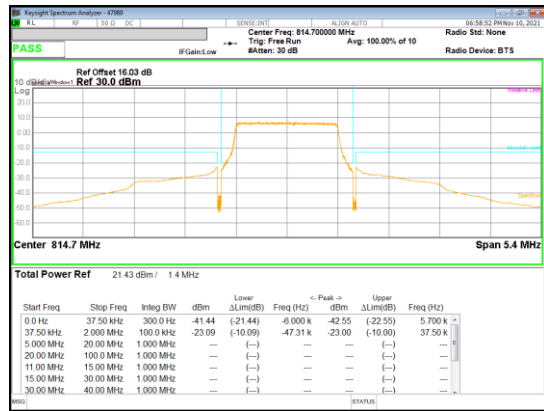

LTE
 Band 26
 10MHz

LTE
 Band 26
 1.4MHz

QPSK Low channel FRB

QPSK Low channel 1RB_Offset Low

QPSK Low channel 1RB_Offset High

16QAM Low channel 1RB_Offset Low

16QAM Low channel FRB

16QAM Low channel 1RB_Offset High

LTE
 Band 26
 1.4MHz

QPSK High channel FRB

QPSK High channel 1RB_Offset Low

QPSK High channel 1RB_Offset High

16QAM High channel 1RB_Offset Low

16QAM High channel 1RB_Offset High

LTE Band 26 (Straddle)

LTE
 Band 26
 5MHz