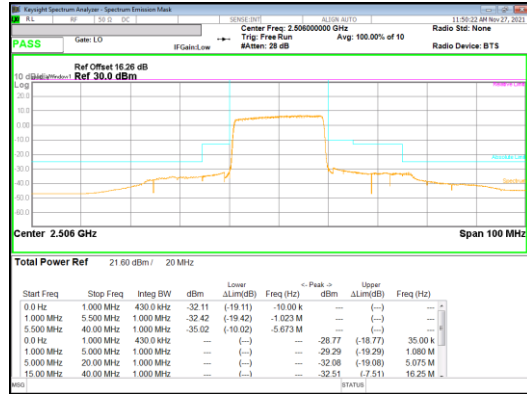

LTE
 Band 26
 1.4MHz

QPSK High channel FRB

QPSK High channel 1RB_Offset Low

QPSK High channel 1RB_Offset High

16QAM High channel 1RB_Offset Low

16QAM High channel 1RB_Offset High

LTE Band 26 (Straddle)

LTE
 Band 26
 5MHz

QPSK FRB

QPSK 1RB Offset Low

QPSK 1RB Offset High

16QAM 1RB Offset Low

16QAM 1RB Offset High

16QAM FRB

LTE Band 41

LTE
 Band 41
 20MHz
 QPSK