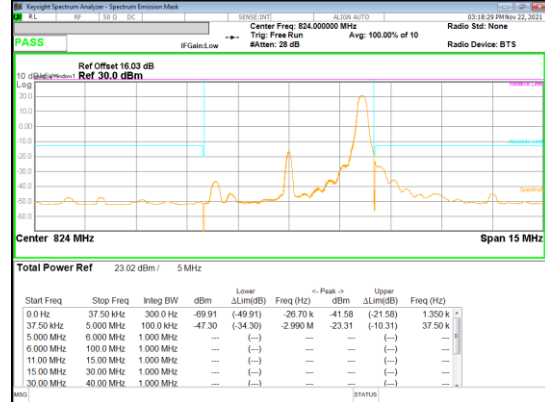

LTE
 Band 26
 10MHz

LTE
 Band 26
 1.4MHz

QPSK Low channel FRB

QPSK Low channel 1RB_Offset Low

QPSK Low channel 1RB_Offset High

16QAM Low channel 1RB_Offset Low

16QAM Low channel FRB

16QAM Low channel 1RB_Offset High

LTE
 Band 26
 1.4MHz

QPSK High channel FRB

QPSK High channel 1RB_Offset Low

QPSK High channel 1RB_Offset High

16QAM High channel 1RB_Offset Low

16QAM High channel 1RB_Offset High

LTE Band 26 (Straddle)

LTE
 Band 26
 5MHz

QPSK FRB

QPSK 1RB Offset Low

QPSK 1RB Offset High

16QAM 1RB Offset Low

16QAM 1RB Offset High

16QAM FRB

LTE Band 41

LTE
 Band 41
 20MHz
 QPSK