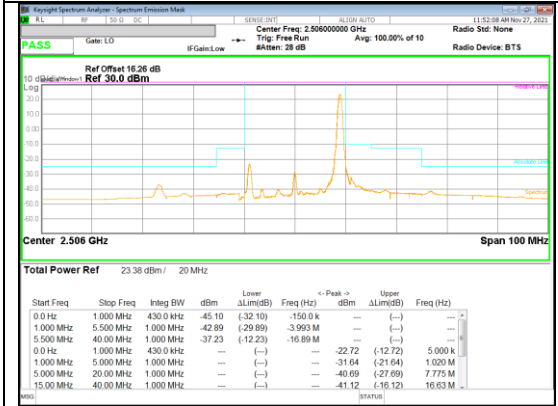

QPSK Low channel 1RB_Offset High