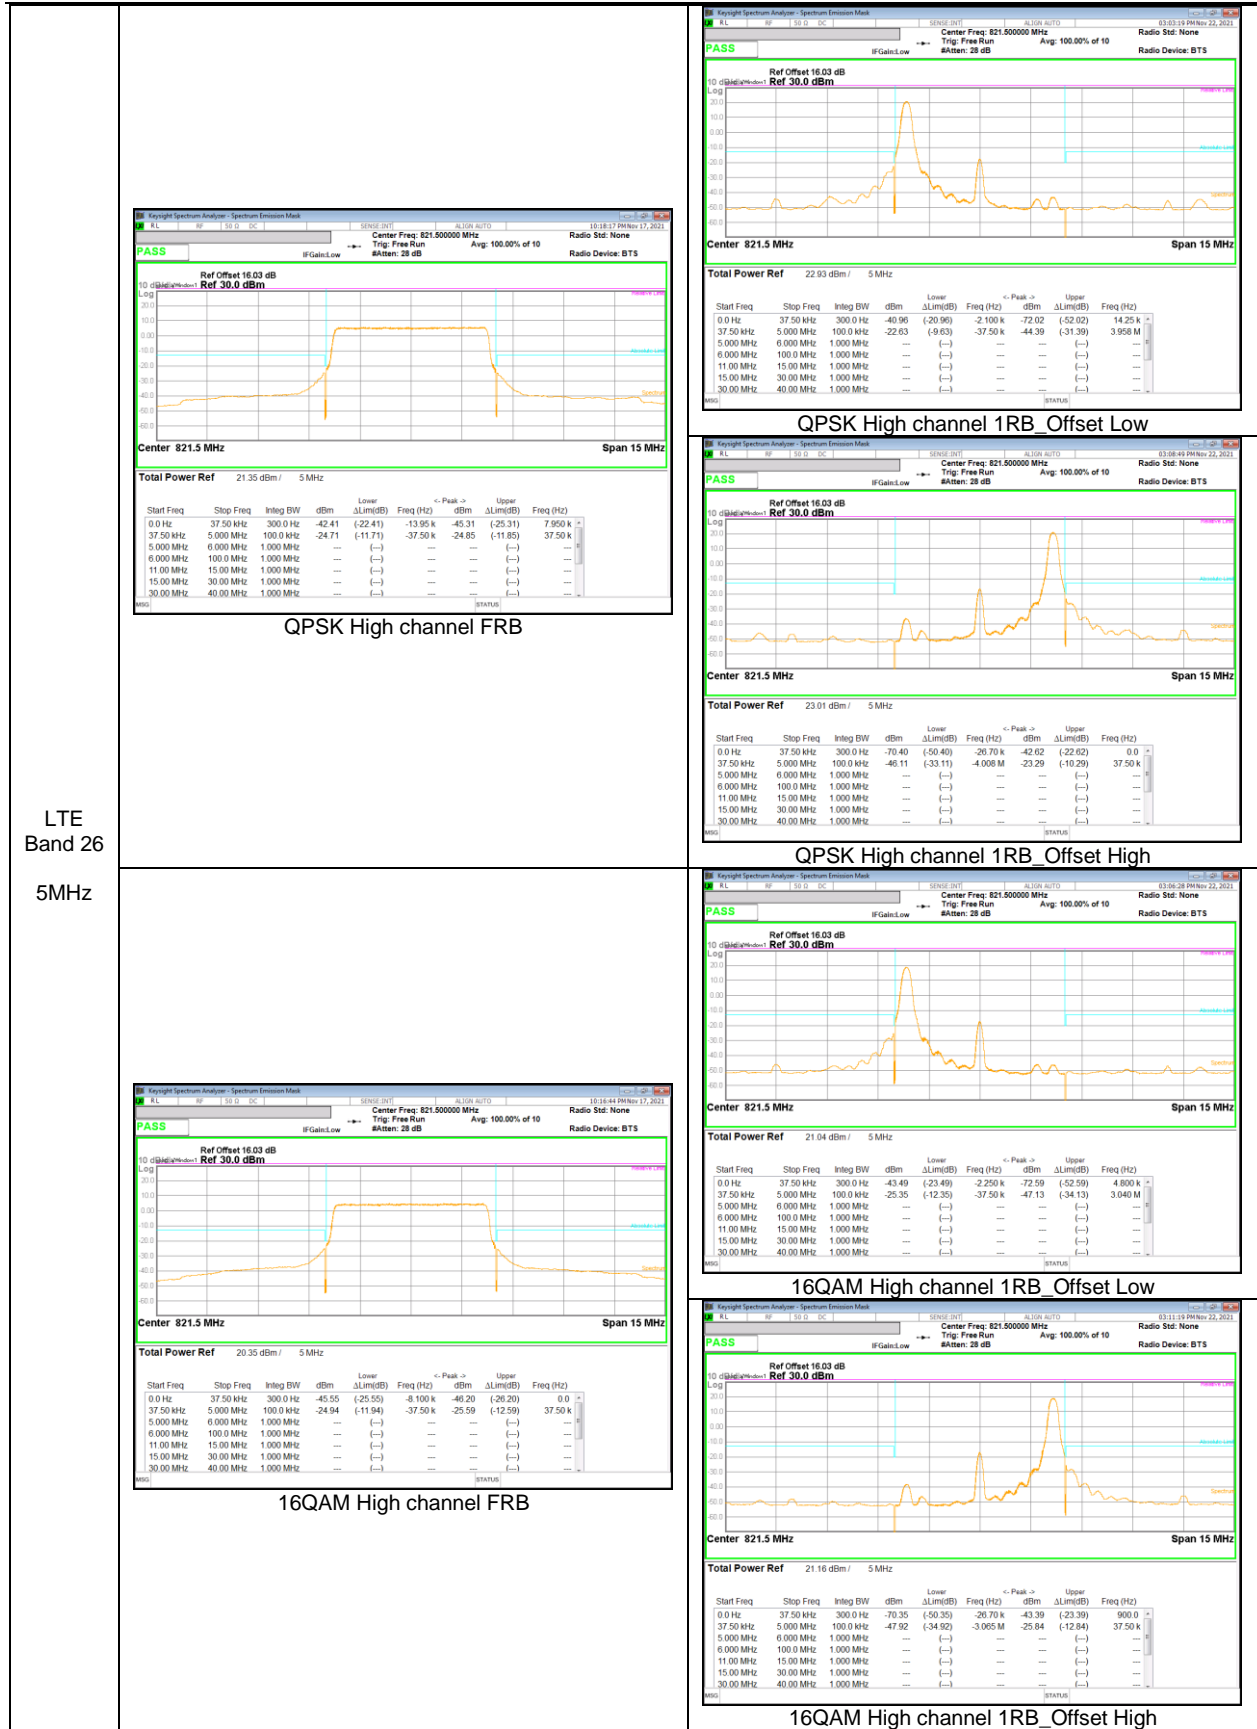

LTE
 Band 26
 10MHz

LTE
 Band 26
 1.4MHz

QPSK Low channel FRB

QPSK Low channel 1RB_Offset Low

QPSK Low channel 1RB_Offset High

16QAM Low channel 1RB_Offset Low

16QAM Low channel FRB

16QAM Low channel 1RB_Offset High

LTE
 Band 26
 1.4MHz

QPSK High channel FRB

QPSK High channel 1RB_Offset Low

QPSK High channel 1RB_Offset High

16QAM High channel 1RB_Offset Low

16QAM High channel 1RB_Offset High

LTE Band 26 (Straddle)

LTE
 Band 26
 5MHz

QPSK FRB

QPSK 1RB Offset Low

QPSK 1RB Offset High

16QAM 1RB Offset Low

16QAM 1RB Offset High

16QAM FRB

LTE Band 41

LTE
 Band 41
 20MHz
 QPSK

QPSK Low channel FRB

QPSK Low channel 1RB_Offset Low

QPSK Low channel 1RB_Offset High

QPSK Mid channel 1RB_Offset Low

QPSK Mid channel FRB

QPSK Mid channel 1RB_Offset High