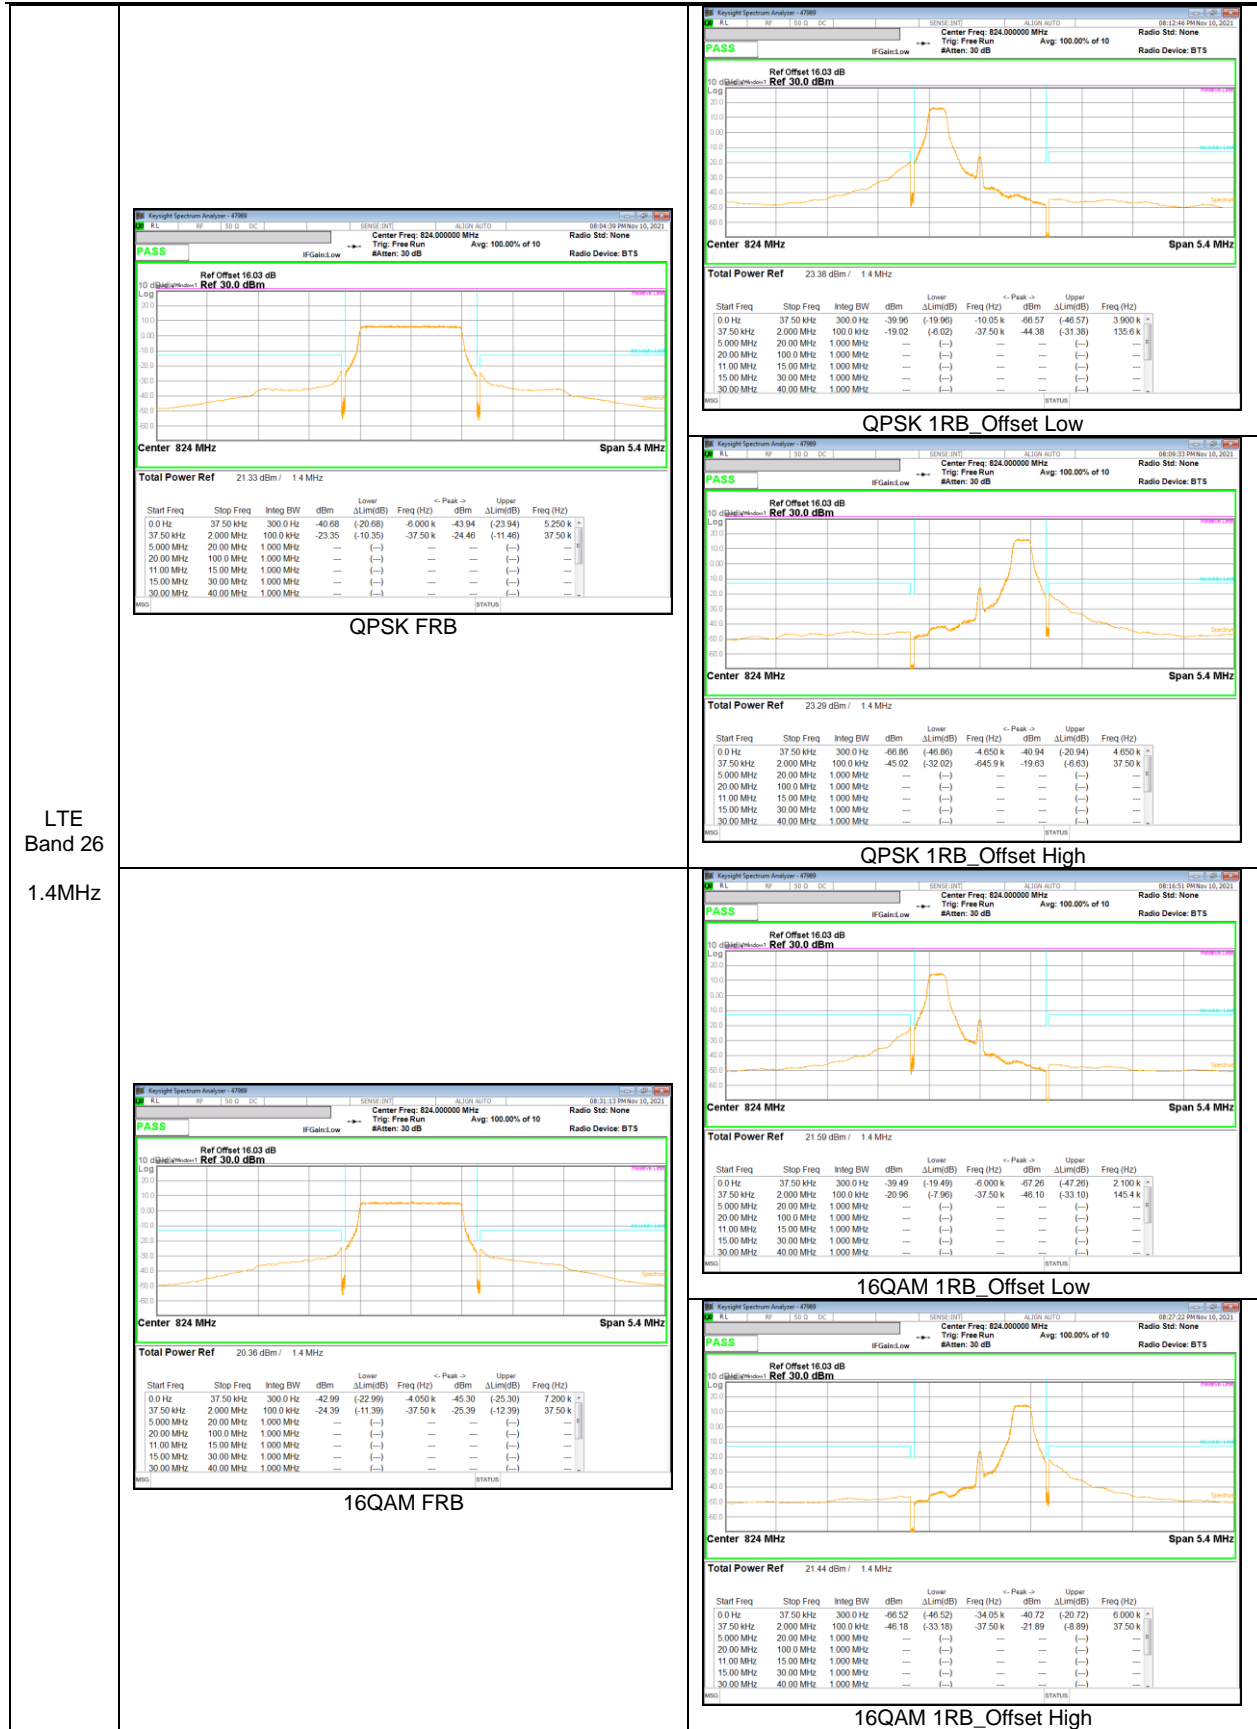

LTE
 Band 26
 10MHz

LTE
 Band 26
 1.4MHz

QPSK Low channel FRB

QPSK Low channel 1RB_Offset Low

QPSK Low channel 1RB_Offset High

16QAM Low channel 1RB_Offset Low

16QAM Low channel FRB

16QAM Low channel 1RB_Offset High

LTE
 Band 26
 1.4MHz

QPSK High channel FRB

QPSK High channel 1RB_Offset Low

QPSK High channel 1RB_Offset High

16QAM High channel 1RB_Offset Low

16QAM High channel 1RB_Offset High

LTE Band 26 (Straddle)

LTE
 Band 26
 5MHz

QPSK FRB

QPSK 1RB Offset Low

QPSK 1RB Offset High

16QAM 1RB Offset Low

16QAM 1RB Offset High

16QAM FRB

LTE Band 41

LTE
 Band 41
 20MHz
 QPSK

QPSK Low channel FRB

QPSK Low channel 1RB_Offset Low

QPSK Low channel 1RB_Offset High

QPSK Mid channel 1RB_Offset Low

QPSK Mid channel FRB

QPSK Mid channel 1RB_Offset High