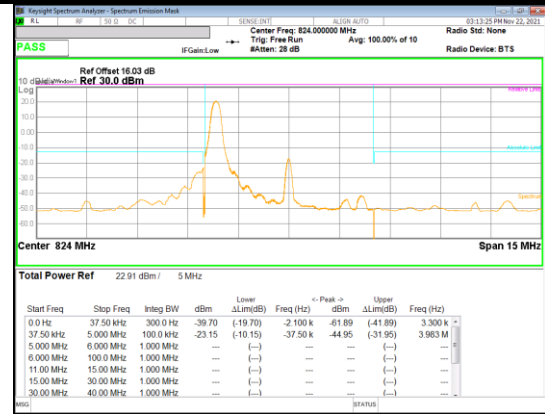

LTE
 Band 26
 10MHz

LTE
 Band 26
 1.4MHz

QPSK Low channel FRB

QPSK Low channel 1RB_Offset Low

QPSK Low channel 1RB_Offset High

16QAM Low channel 1RB_Offset Low

16QAM Low channel FRB

16QAM Low channel 1RB_Offset High

LTE
 Band 26
 1.4MHz

QPSK High channel FRB

QPSK High channel 1RB_Offset Low

QPSK High channel 1RB_Offset High

16QAM High channel 1RB_Offset Low

16QAM High channel 1RB_Offset High

LTE Band 26 (Straddle)

LTE
 Band 26
 5MHz

QPSK FRB

QPSK 1RB Offset Low

QPSK 1RB Offset High

16QAM 1RB Offset Low

16QAM 1RB Offset High

16QAM FRB

LTE Band 41

LTE
 Band 41
 20MHz
 QPSK