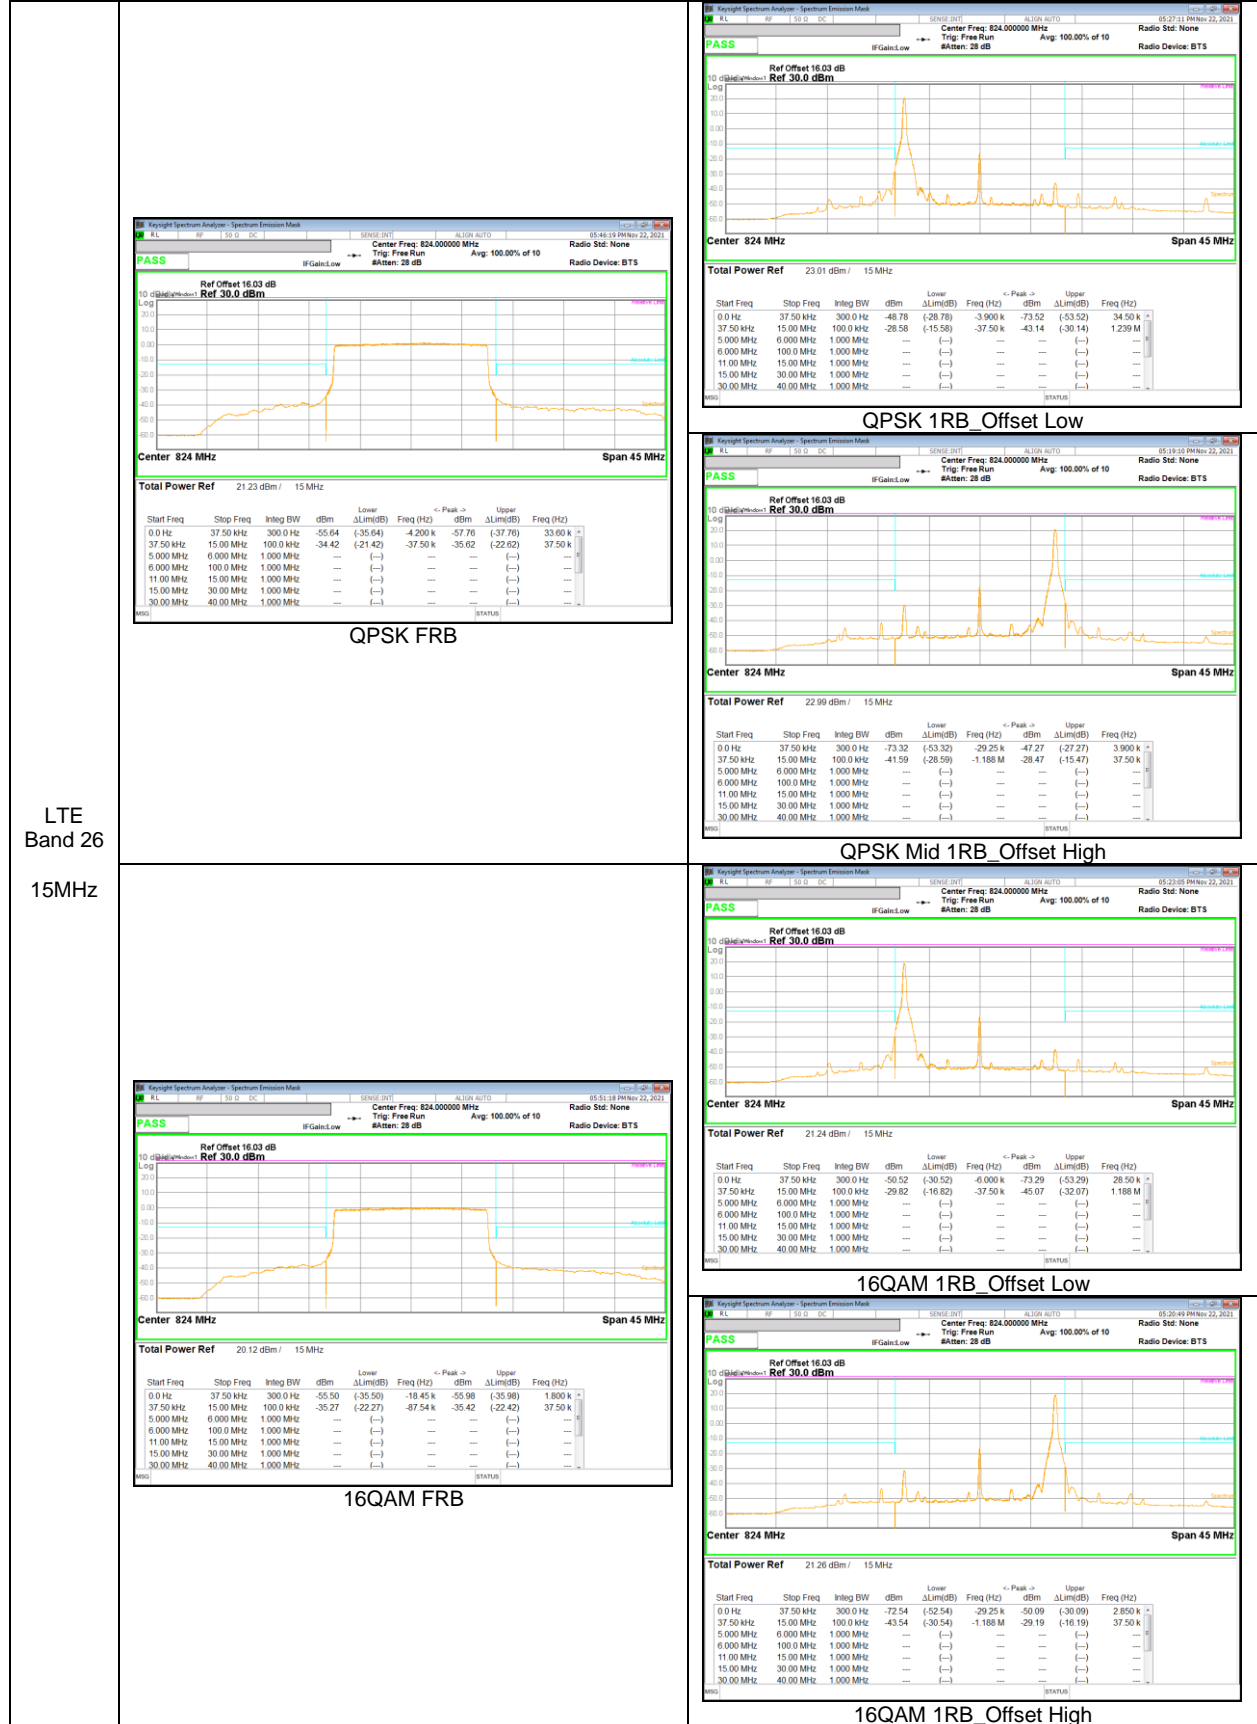

LTE
 Band 26
 10MHz

LTE
 Band 26
 1.4MHz

QPSK Low channel FRB

QPSK Low channel 1RB_Offset Low

QPSK Low channel 1RB_Offset High

16QAM Low channel 1RB_Offset Low

16QAM Low channel FRB

16QAM Low channel 1RB_Offset High

LTE
 Band 26
 1.4MHz

QPSK High channel FRB

QPSK High channel 1RB_Offset Low

QPSK High channel 1RB_Offset High

16QAM High channel 1RB_Offset Low

16QAM High channel 1RB_Offset High

LTE Band 26 (Straddle)

LTE
 Band 26
 5MHz

QPSK FRB

QPSK 1RB Offset Low

QPSK 1RB Offset High

16QAM 1RB Offset Low

16QAM 1RB Offset High

16QAM FRB

LTE Band 41

LTE
 Band 41
 20MHz
 QPSK

QPSK Low channel FRB

QPSK Low channel 1RB_Offset Low

QPSK Low channel 1RB_Offset High

QPSK Mid channel 1RB_Offset Low

QPSK Mid channel FRB

QPSK Mid channel 1RB_Offset High