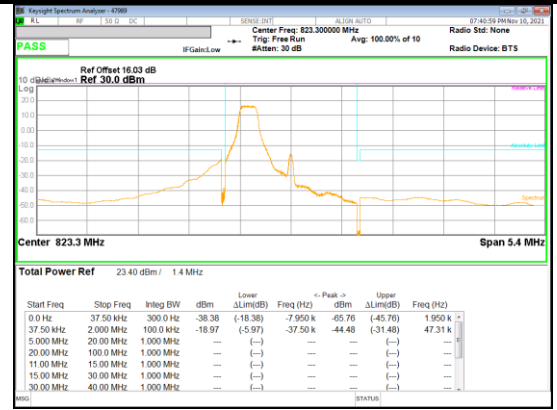

LTE
 Band 26
 10MHz

LTE
 Band 26
 1.4MHz

QPSK Low channel FRB

QPSK Low channel 1RB_Offset Low

QPSK Low channel 1RB_Offset High

16QAM Low channel 1RB_Offset Low

16QAM Low channel FRB

16QAM Low channel 1RB_Offset High

LTE
 Band 26
 1.4MHz

QPSK High channel FRB

QPSK High channel 1RB_Offset Low

QPSK High channel 1RB_Offset High

16QAM High channel 1RB_Offset Low

16QAM High channel 1RB_Offset High

LTE Band 26 (Straddle)

LTE
 Band 26
 5MHz