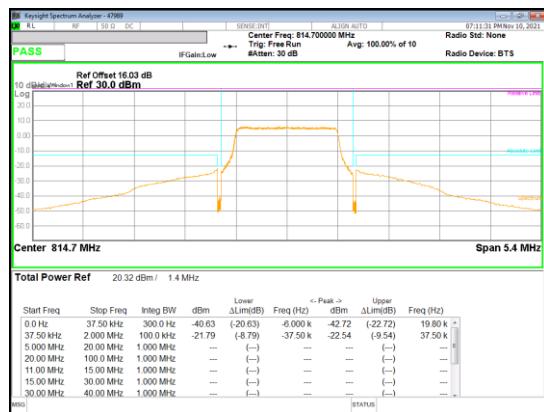

LTE
 Band 26
 10MHz

LTE
 Band 26
 1.4MHz

QPSK Low channel FRB

QPSK Low channel 1RB_Offset Low

QPSK Low channel 1RB_Offset High

16QAM Low channel 1RB_Offset Low

16QAM Low channel FRB

16QAM Low channel 1RB_Offset High

LTE
 Band 26
 1.4MHz

QPSK High channel FRB

QPSK High channel 1RB_Offset Low

QPSK High channel 1RB_Offset High

16QAM High channel 1RB_Offset Low

16QAM High channel 1RB_Offset High

LTE Band 26 (Straddle)

LTE
 Band 26
 5MHz