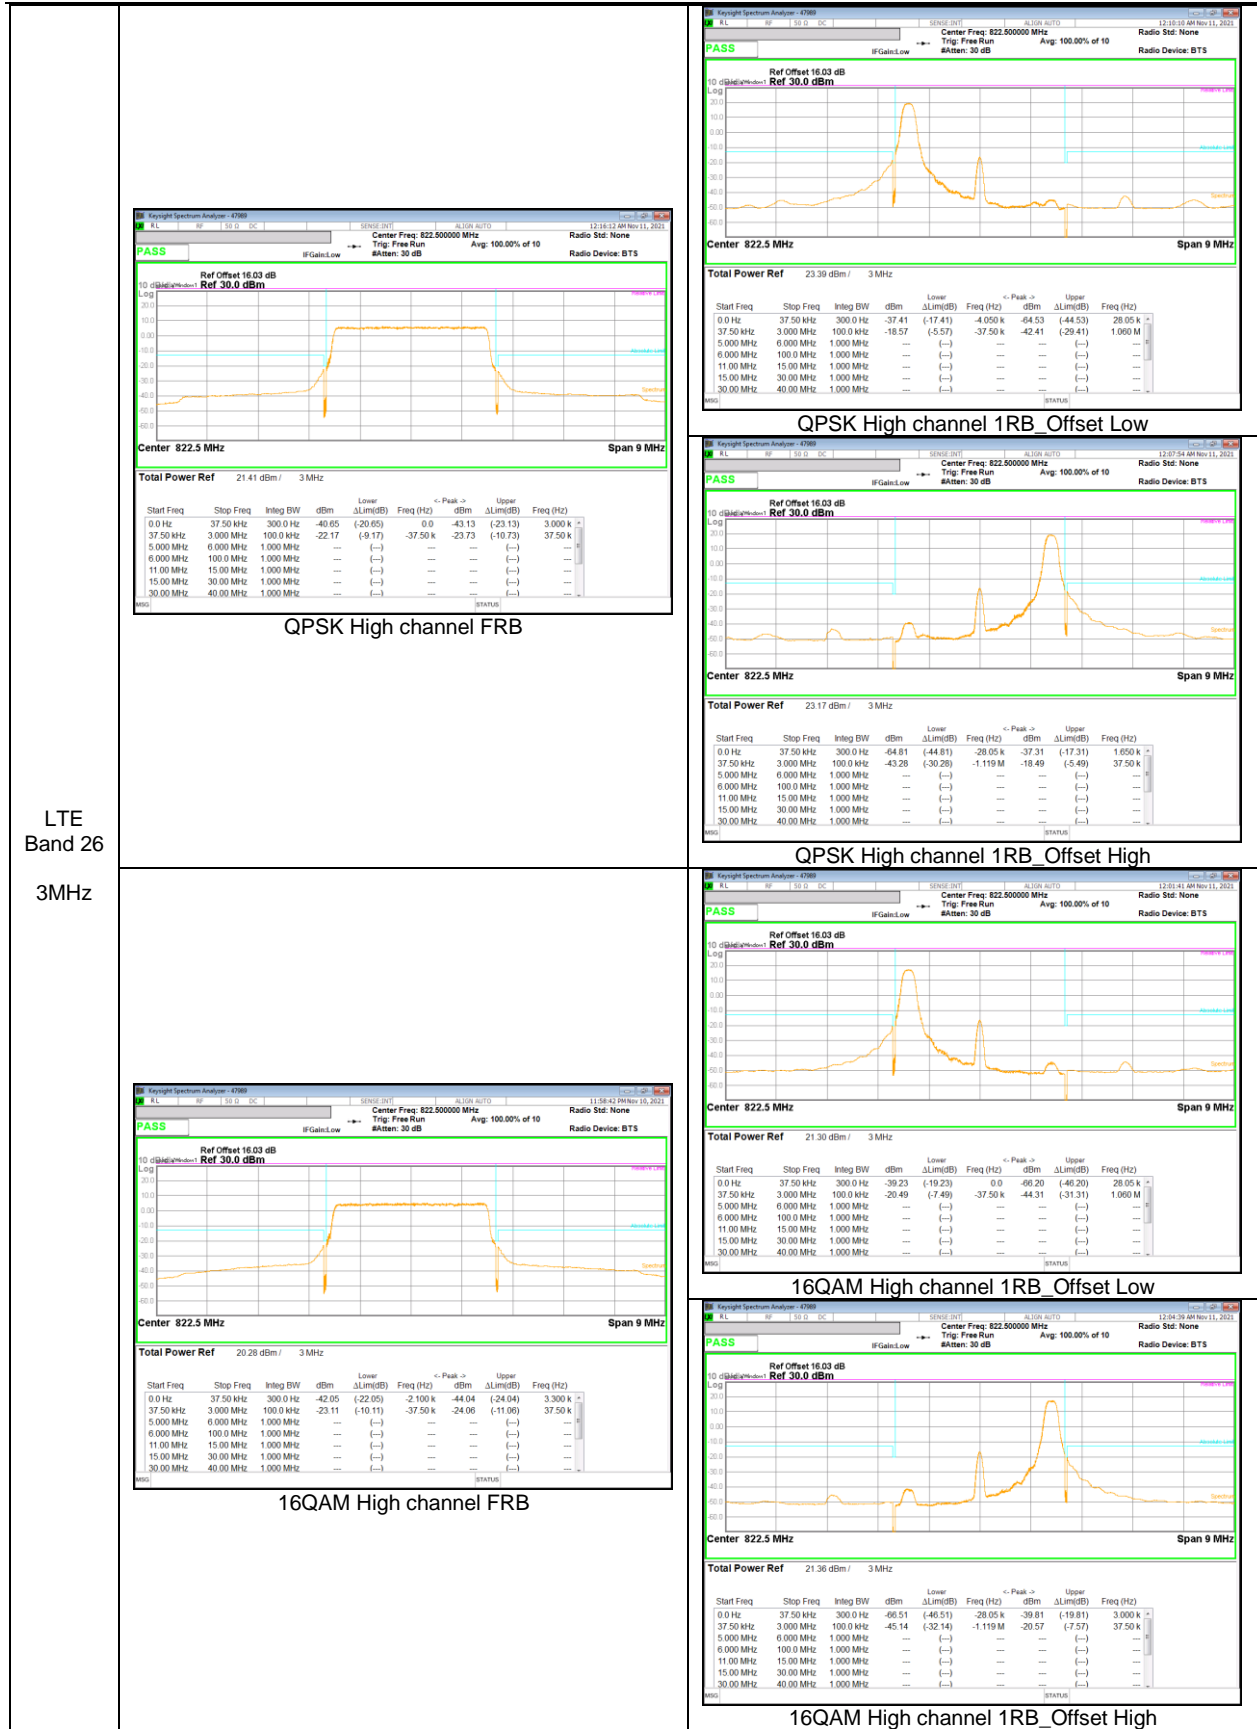

LTE
 Band 26
 10MHz

LTE
 Band 26
 1.4MHz

QPSK Low channel FRB

QPSK Low channel 1RB_Offset Low

QPSK Low channel 1RB_Offset High

16QAM Low channel 1RB_Offset Low

16QAM Low channel FRB

16QAM Low channel 1RB_Offset High

LTE
 Band 26
 1.4MHz

QPSK High channel FRB

QPSK High channel 1RB_Offset Low

QPSK High channel 1RB_Offset High

16QAM High channel 1RB_Offset Low

16QAM High channel 1RB_Offset High

LTE Band 26 (Straddle)

LTE
 Band 26
 5MHz

QPSK FRB

QPSK 1RB Offset Low

QPSK 1RB Offset High

16QAM 1RB Offset Low

16QAM 1RB Offset High

16QAM FRB

LTE Band 41

LTE
 Band 41
 20MHz
 QPSK

QPSK Low channel FRB

QPSK Low channel 1RB_Offset Low

QPSK Low channel 1RB_Offset High

QPSK Mid channel 1RB_Offset Low

QPSK Mid channel FRB

QPSK Mid channel 1RB_Offset High