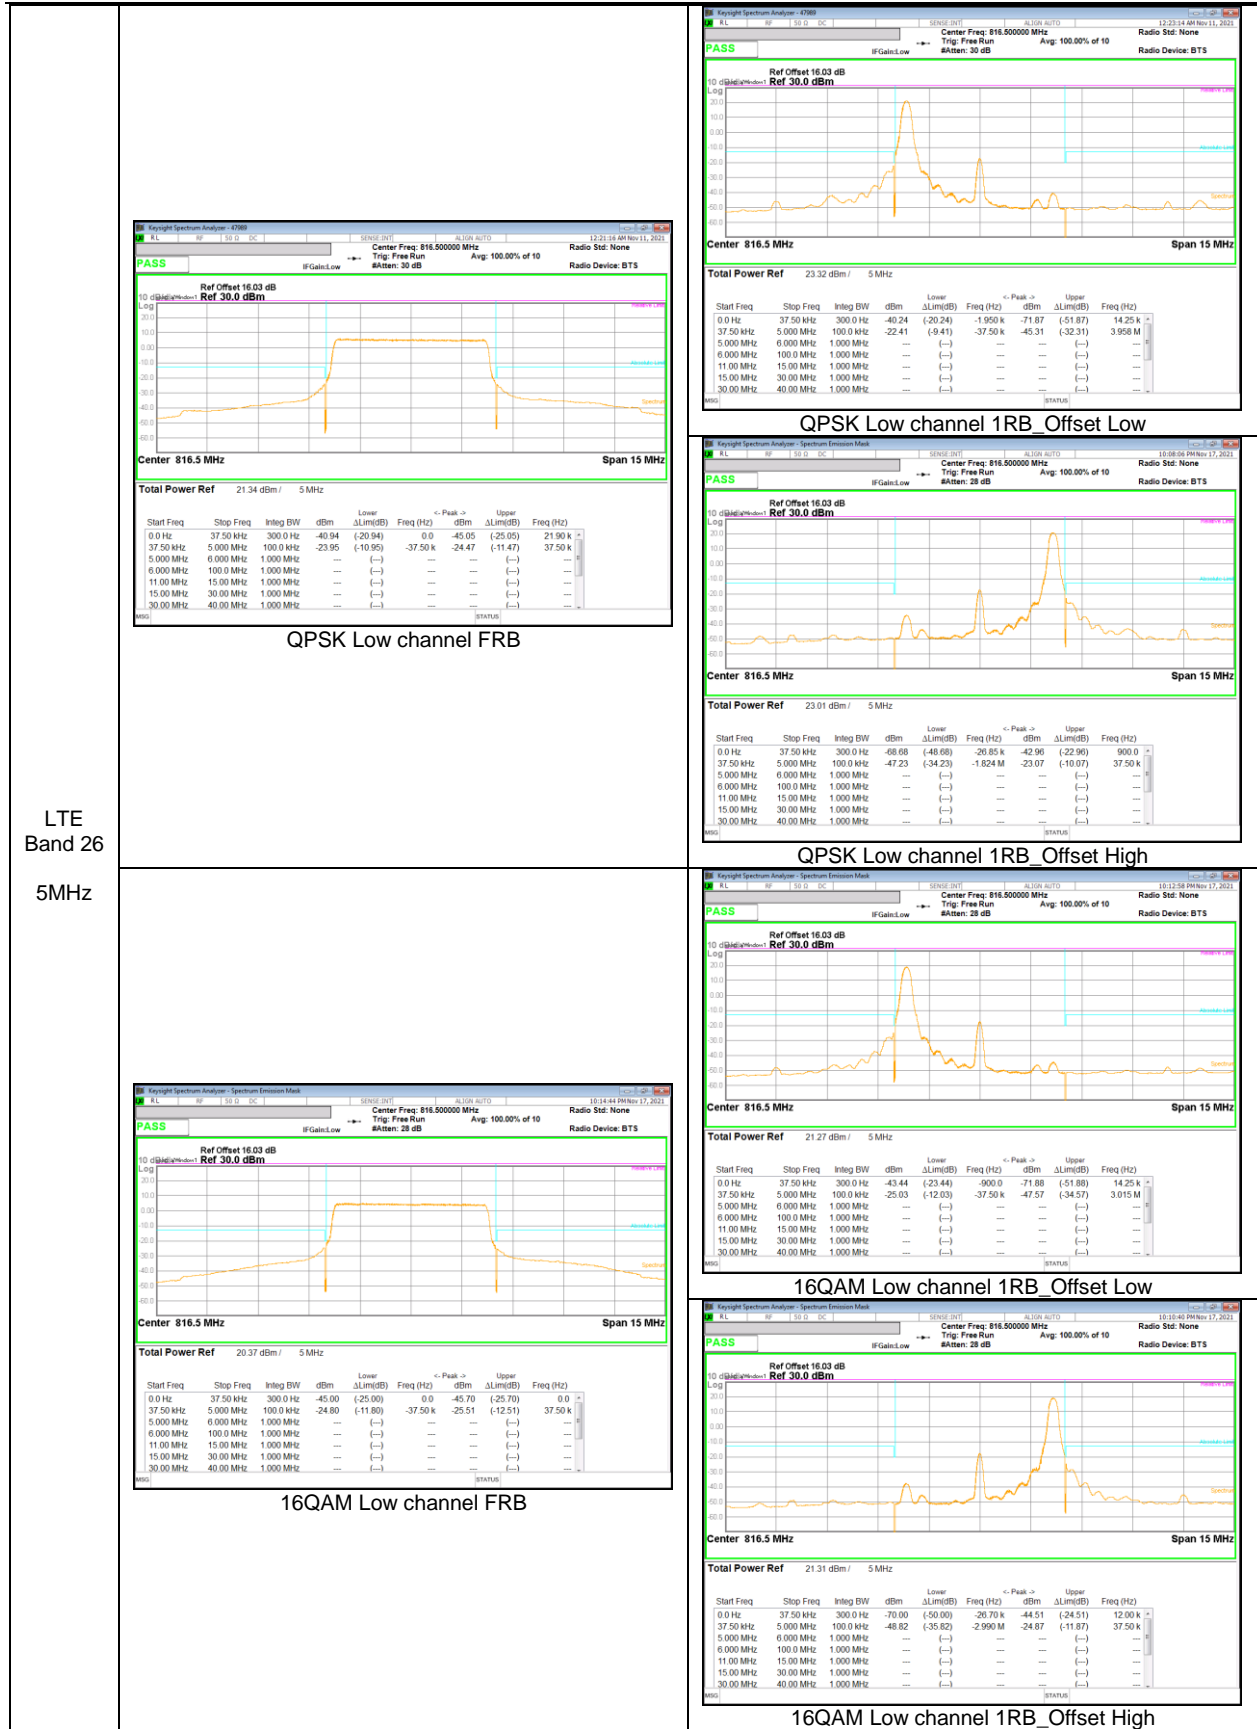

LTE
 Band 26
 10MHz

LTE
 Band 26
 1.4MHz

QPSK Low channel FRB

QPSK Low channel 1RB_Offset Low

QPSK Low channel 1RB_Offset High

16QAM Low channel 1RB_Offset Low

16QAM Low channel FRB

16QAM Low channel 1RB_Offset High

LTE
 Band 26
 1.4MHz

QPSK High channel FRB

QPSK High channel 1RB_Offset Low

QPSK High channel 1RB_Offset High

16QAM High channel 1RB_Offset Low

16QAM High channel 1RB_Offset High

LTE Band 26 (Straddle)

LTE
 Band 26
 5MHz

QPSK FRB

QPSK 1RB Offset Low

QPSK 1RB Offset High

16QAM 1RB Offset Low

16QAM 1RB Offset High

16QAM FRB

LTE Band 41

LTE
 Band 41
 20MHz
 QPSK

QPSK Low channel FRB

QPSK Low channel 1RB_Offset Low

QPSK Low channel 1RB_Offset High

QPSK Mid channel 1RB_Offset Low

QPSK Mid channel FRB

QPSK Mid channel 1RB_Offset High