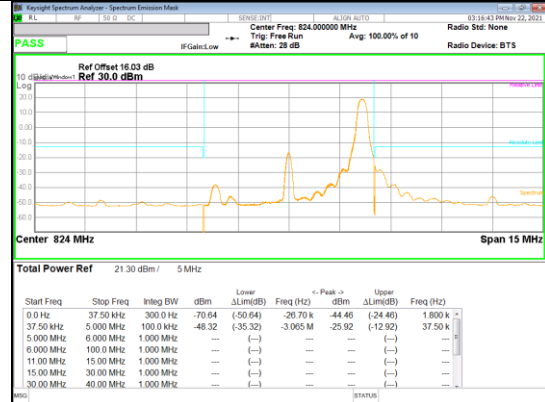

LTE
 Band 26
 1.4MHz

QPSK High channel FRB

QPSK High channel 1RB_Offset Low

QPSK High channel 1RB_Offset High

16QAM High channel 1RB_Offset Low

16QAM High channel 1RB_Offset High

LTE Band 26 (Straddle)

LTE
 Band 26
 5MHz

QPSK FRB

QPSK 1RB Offset Low

QPSK 1RB Offset High

16QAM 1RB Offset Low

16QAM 1RB Offset High

16QAM FRB

LTE Band 41

LTE
 Band 41
 20MHz
 QPSK