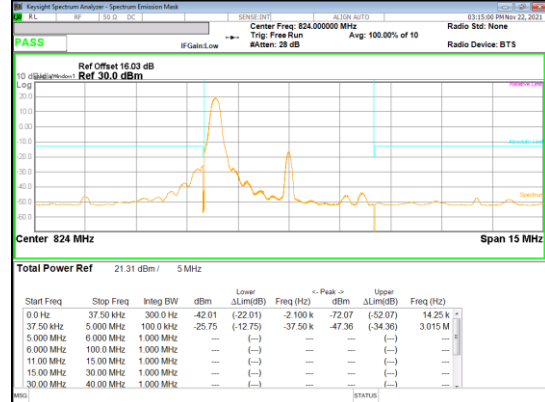

LTE
 Band 26
 10MHz

LTE
 Band 26
 1.4MHz

QPSK Low channel FRB

QPSK Low channel 1RB_Offset Low

QPSK Low channel 1RB_Offset High

16QAM Low channel 1RB_Offset Low

16QAM Low channel FRB

16QAM Low channel 1RB_Offset High

LTE
 Band 26
 1.4MHz

QPSK High channel FRB

QPSK High channel 1RB_Offset Low

QPSK High channel 1RB_Offset High

16QAM High channel 1RB_Offset Low

16QAM High channel 1RB_Offset High

LTE Band 26 (Straddle)

LTE
 Band 26
 5MHz

QPSK FRB

QPSK 1RB Offset Low

QPSK 1RB Offset High

16QAM 1RB Offset Low

16QAM 1RB Offset High

16QAM FRB

LTE Band 41

LTE
 Band 41
 20MHz
 QPSK