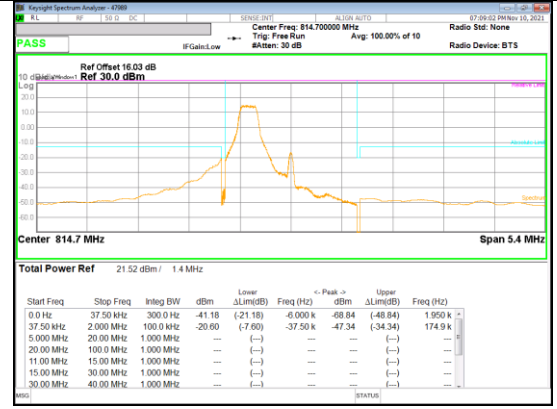

LTE
 Band 26
 10MHz

LTE
 Band 26
 1.4MHz

QPSK Low channel FRB

QPSK Low channel 1RB_Offset Low

QPSK Low channel 1RB_Offset High

16QAM Low channel 1RB_Offset Low

16QAM Low channel FRB

16QAM Low channel 1RB_Offset High

LTE
 Band 26
 1.4MHz

QPSK High channel FRB

QPSK High channel 1RB_Offset Low

QPSK High channel 1RB_Offset High

16QAM High channel 1RB_Offset Low

16QAM High channel 1RB_Offset High

LTE Band 26 (Straddle)

LTE
 Band 26
 5MHz