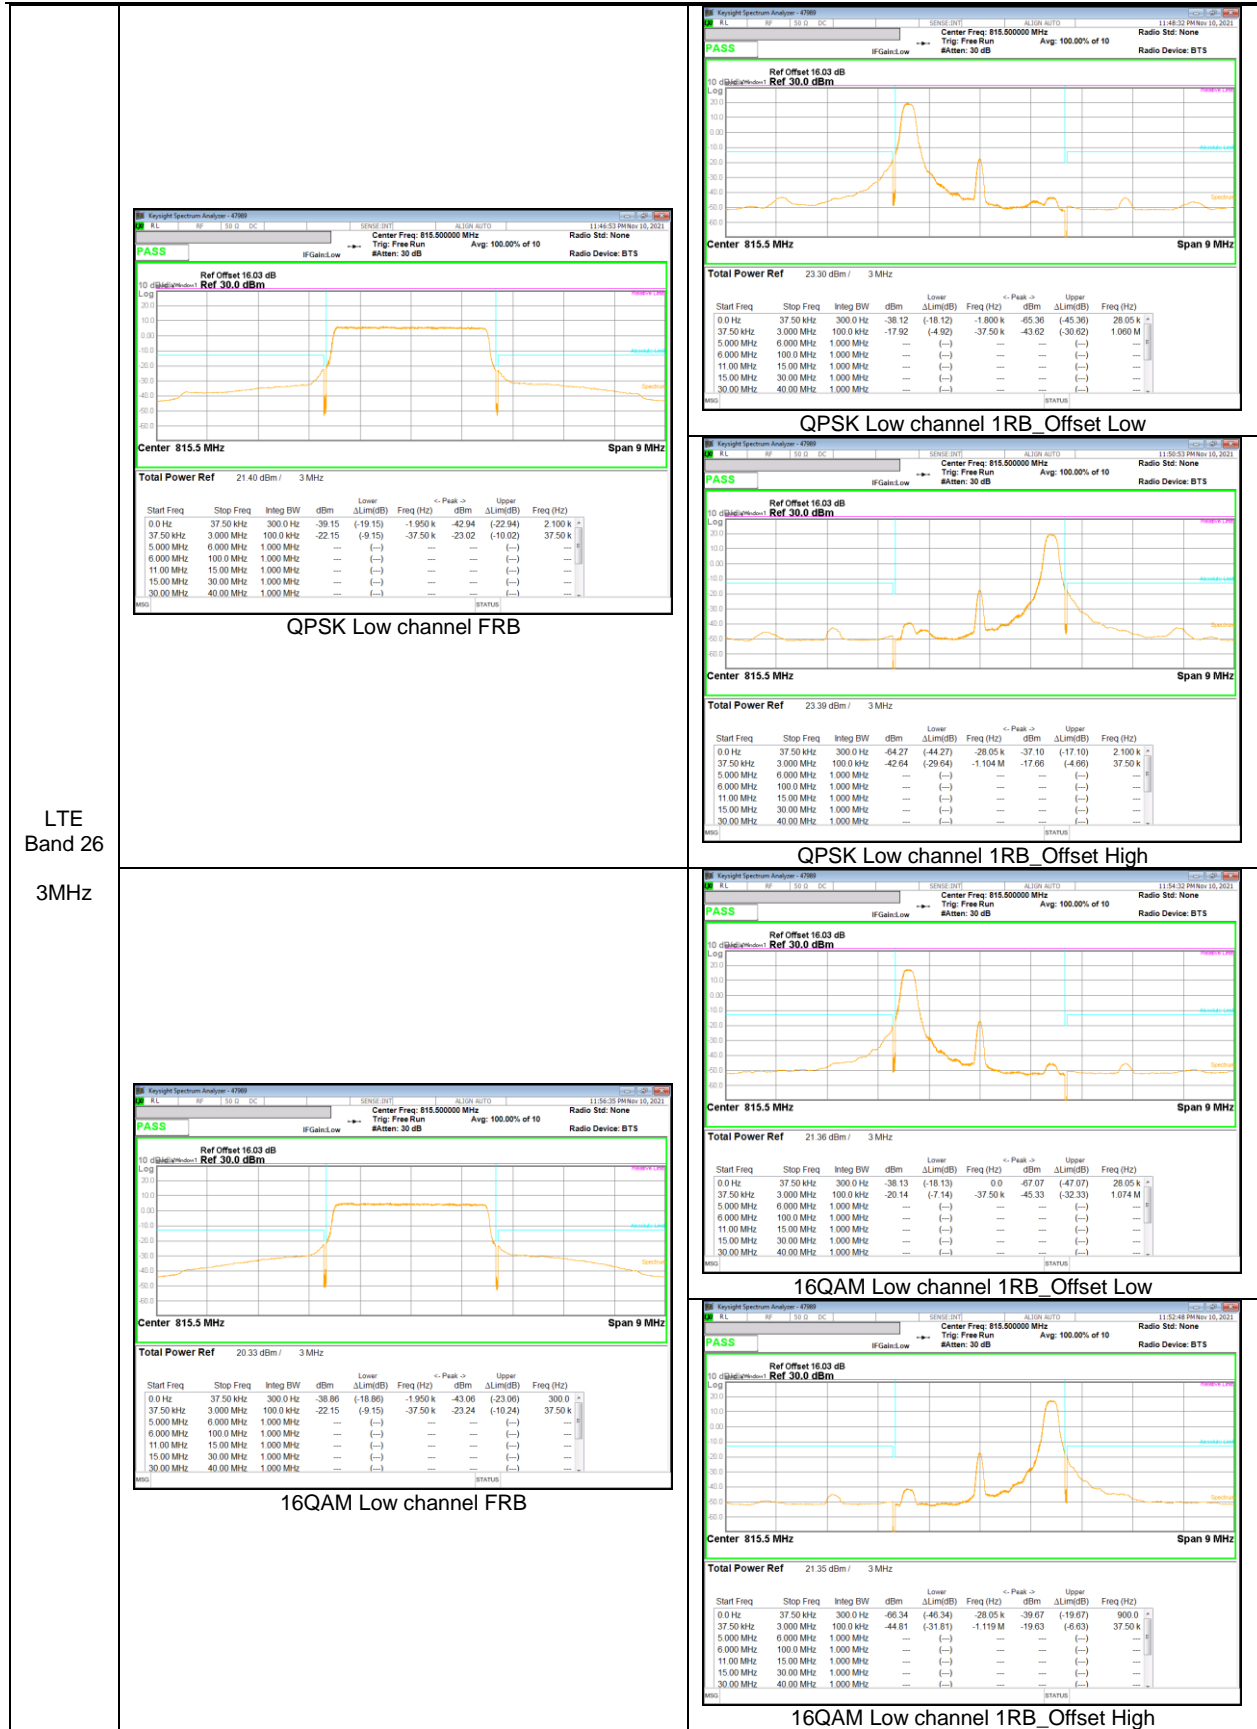

LTE
 Band 26
 10MHz

LTE
 Band 26
 1.4MHz

QPSK Low channel FRB

QPSK Low channel 1RB_Offset Low

QPSK Low channel 1RB_Offset High

16QAM Low channel 1RB_Offset Low

16QAM Low channel FRB

16QAM Low channel 1RB_Offset High

LTE
 Band 26
 1.4MHz

QPSK High channel FRB

QPSK High channel 1RB_Offset Low

QPSK High channel 1RB_Offset High

16QAM High channel 1RB_Offset Low

16QAM High channel 1RB_Offset High

LTE Band 26 (Straddle)

LTE
 Band 26
 5MHz

QPSK FRB

QPSK 1RB Offset Low

QPSK 1RB Offset High

16QAM 1RB Offset Low

16QAM 1RB Offset High

16QAM FRB

LTE Band 41

LTE
 Band 41
 20MHz
 QPSK

QPSK Low channel FRB

QPSK Low channel 1RB_Offset Low

QPSK Low channel 1RB_Offset High

QPSK Mid channel 1RB_Offset Low

QPSK Mid channel FRB

QPSK Mid channel 1RB_Offset High