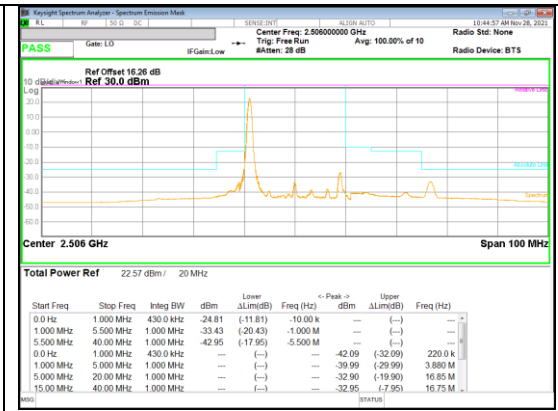

QPSK Low channel 1RB_Offset Low