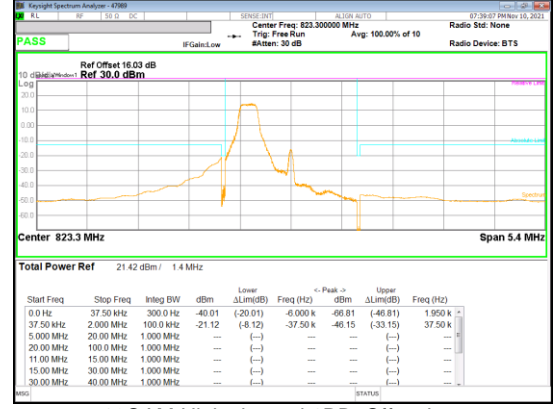

LTE
 Band 26
 10MHz

LTE
 Band 26
 1.4MHz

QPSK Low channel FRB

QPSK Low channel 1RB_Offset Low

QPSK Low channel 1RB_Offset High

16QAM Low channel 1RB_Offset Low

16QAM Low channel FRB

16QAM Low channel 1RB_Offset High

LTE
 Band 26
 1.4MHz

QPSK High channel FRB

QPSK High channel 1RB_Offset Low

QPSK High channel 1RB_Offset High

16QAM High channel 1RB_Offset Low

16QAM High channel 1RB_Offset High

LTE Band 26 (Straddle)

LTE
 Band 26
 5MHz

QPSK FRB

QPSK 1RB Offset Low

QPSK 1RB Offset High

16QAM 1RB Offset Low

16QAM 1RB Offset High

16QAM FRB

LTE Band 41

LTE
 Band 41
 20MHz
 QPSK