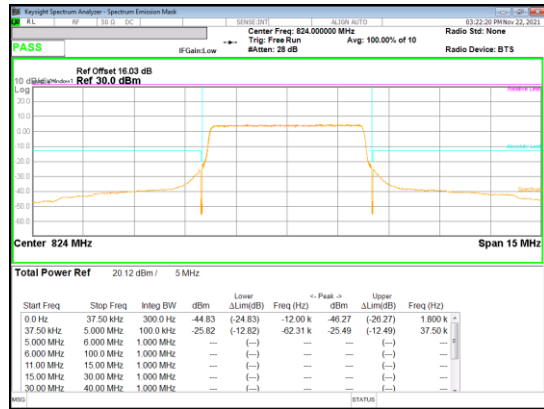

LTE
 Band 26
 1.4MHz

QPSK High channel FRB

QPSK High channel 1RB_Offset Low

QPSK High channel 1RB_Offset High

16QAM High channel 1RB_Offset Low

16QAM High channel 1RB_Offset High

LTE Band 26 (Straddle)

LTE
 Band 26
 5MHz

QPSK FRB

QPSK 1RB Offset Low

QPSK 1RB Offset High

16QAM 1RB Offset Low

16QAM 1RB Offset High

16QAM FRB

LTE Band 41

LTE
 Band 41
 20MHz
 QPSK