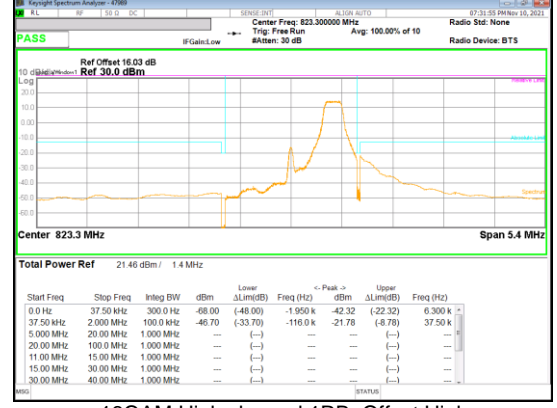

LTE
 Band 26
 10MHz

LTE
 Band 26
 1.4MHz

QPSK Low channel FRB

QPSK Low channel 1RB_Offset Low

QPSK Low channel 1RB_Offset High

16QAM Low channel 1RB_Offset Low

16QAM Low channel FRB

16QAM Low channel 1RB_Offset High

LTE
 Band 26
 1.4MHz

QPSK High channel FRB

QPSK High channel 1RB_Offset Low

QPSK High channel 1RB_Offset High

16QAM High channel 1RB_Offset Low

16QAM High channel 1RB_Offset High

LTE Band 26 (Straddle)

LTE
 Band 26
 5MHz

QPSK FRB

QPSK 1RB Offset Low

QPSK 1RB Offset High

16QAM 1RB Offset Low

16QAM 1RB Offset High

16QAM FRB

LTE Band 41

LTE
 Band 41
 20MHz
 QPSK