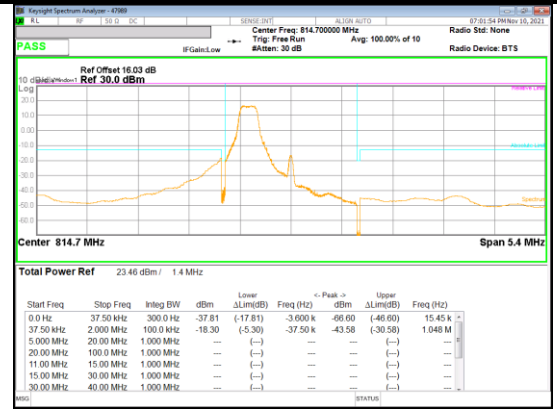

LTE
 Band 26
 10MHz

LTE
 Band 26
 1.4MHz

QPSK Low channel FRB

QPSK Low channel 1RB_Offset Low

QPSK Low channel 1RB_Offset High

16QAM Low channel 1RB_Offset Low

16QAM Low channel FRB

16QAM Low channel 1RB_Offset High

LTE
 Band 26
 1.4MHz

QPSK High channel FRB

QPSK High channel 1RB_Offset Low

QPSK High channel 1RB_Offset High

16QAM High channel 1RB_Offset Low

16QAM High channel 1RB_Offset High

LTE Band 26 (Straddle)

LTE
 Band 26
 5MHz