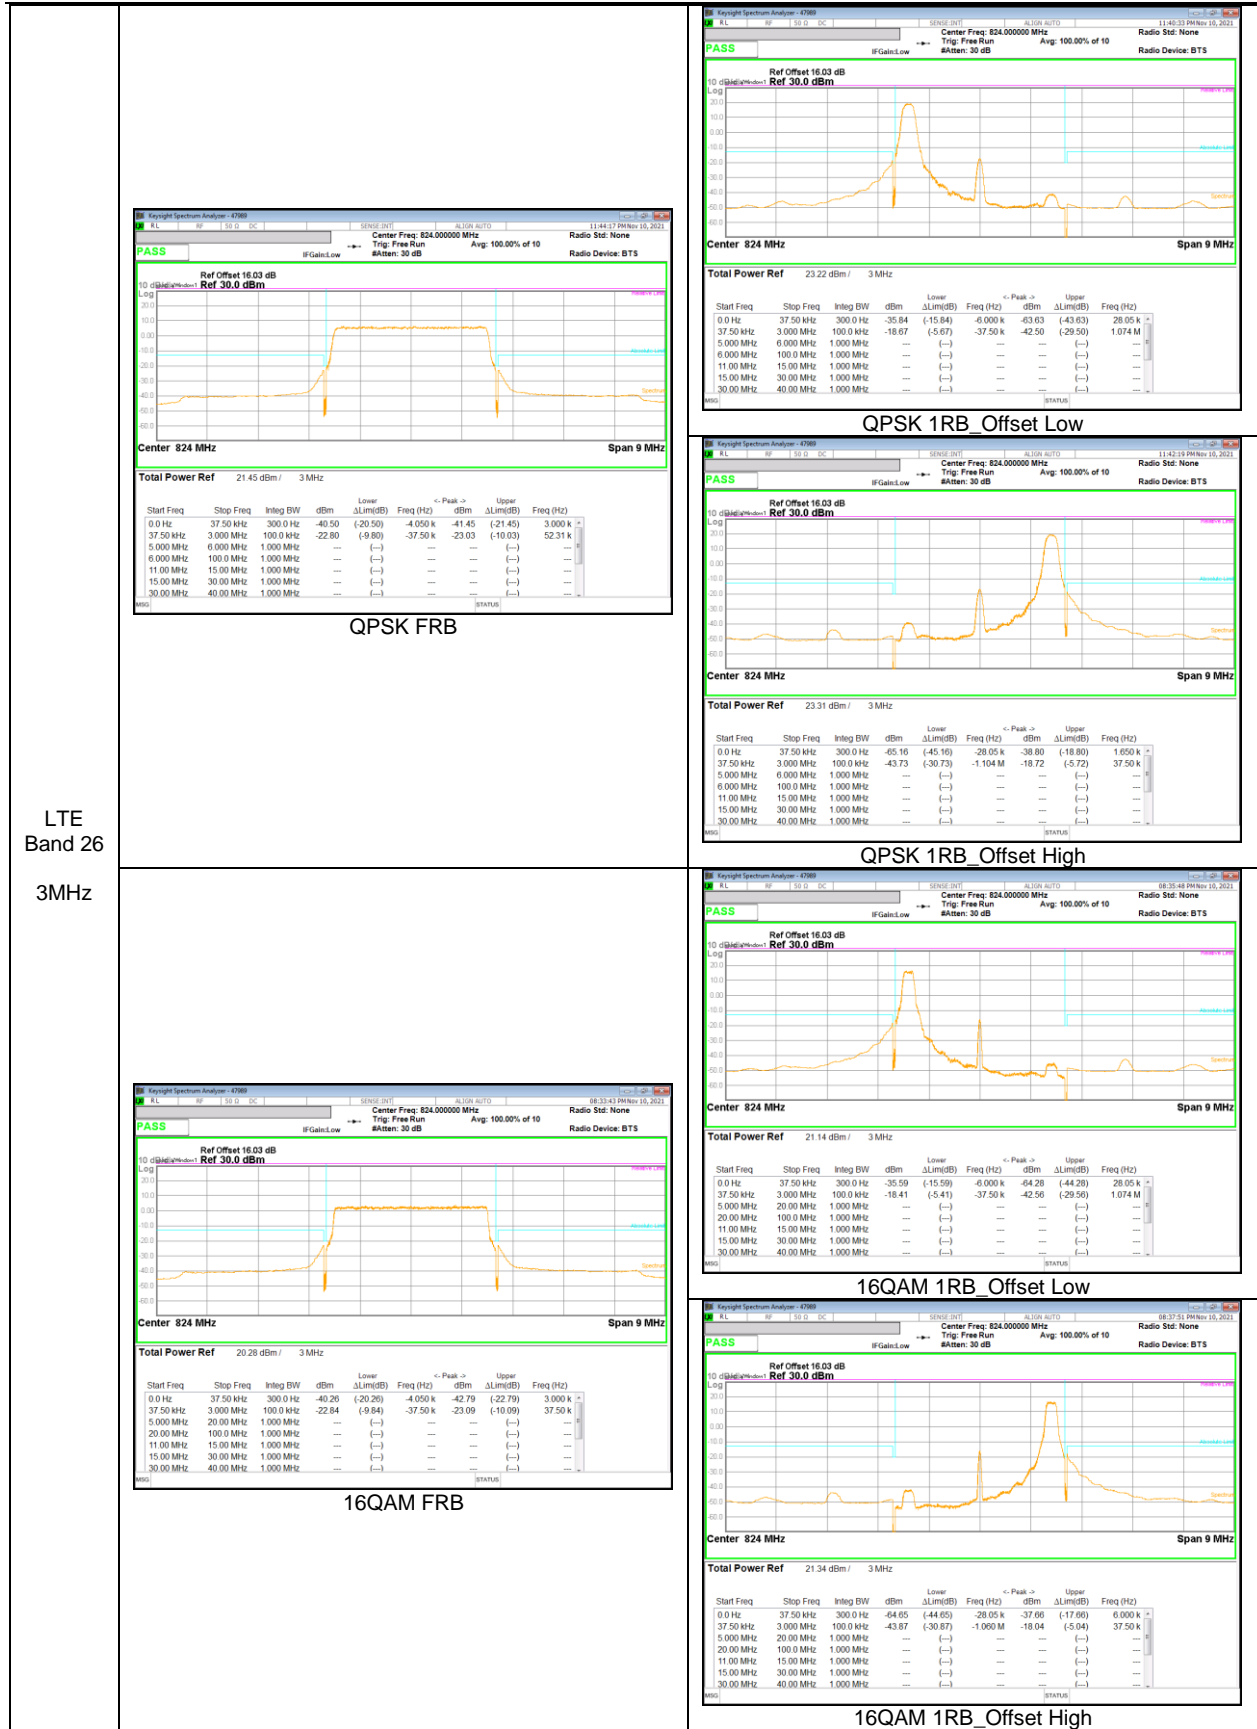

LTE
 Band 26
 10MHz

LTE
 Band 26
 1.4MHz

QPSK Low channel FRB

QPSK Low channel 1RB_Offset Low

QPSK Low channel 1RB_Offset High

16QAM Low channel 1RB_Offset Low

16QAM Low channel FRB

16QAM Low channel 1RB_Offset High

LTE
 Band 26
 1.4MHz

QPSK High channel FRB

QPSK High channel 1RB_Offset Low

QPSK High channel 1RB_Offset High

16QAM High channel 1RB_Offset Low

16QAM High channel 1RB_Offset High

LTE Band 26 (Straddle)

LTE
 Band 26
 5MHz

QPSK FRB

QPSK 1RB Offset Low

QPSK 1RB Offset High

16QAM 1RB Offset Low

16QAM 1RB Offset High

16QAM FRB

LTE Band 41

LTE
 Band 41
 20MHz
 QPSK

QPSK Low channel FRB

QPSK Low channel 1RB_Offset Low

QPSK Low channel 1RB_Offset High

QPSK Mid channel 1RB_Offset Low

QPSK Mid channel FRB

QPSK Mid channel 1RB_Offset High