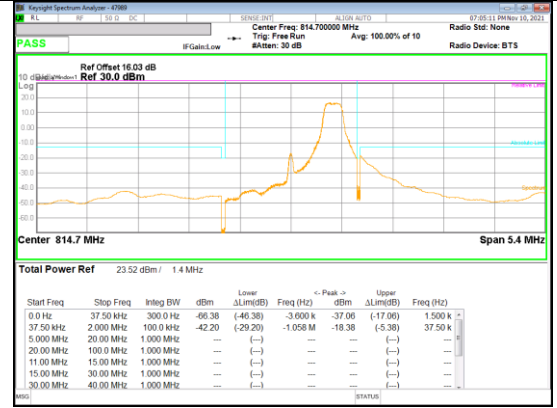

LTE
 Band 26
 10MHz

LTE
 Band 26
 1.4MHz

QPSK Low channel FRB

QPSK Low channel 1RB_Offset Low

QPSK Low channel 1RB_Offset High

16QAM Low channel 1RB_Offset Low

16QAM Low channel FRB

16QAM Low channel 1RB_Offset High

LTE
 Band 26
 1.4MHz

QPSK High channel FRB

QPSK High channel 1RB_Offset Low

QPSK High channel 1RB_Offset High

16QAM High channel 1RB_Offset Low

16QAM High channel 1RB_Offset High

LTE Band 26 (Straddle)

LTE
 Band 26
 5MHz