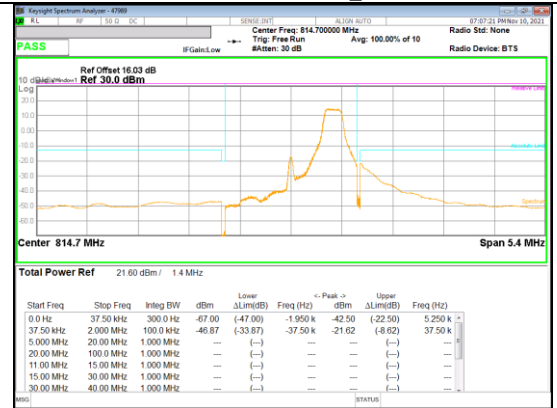

LTE
 Band 26
 10MHz

LTE
 Band 26
 1.4MHz

QPSK Low channel FRB

QPSK Low channel 1RB_Offset Low

QPSK Low channel 1RB_Offset High

16QAM Low channel 1RB_Offset Low

16QAM Low channel FRB

16QAM Low channel 1RB_Offset High

LTE
 Band 26
 1.4MHz

QPSK High channel FRB

QPSK High channel 1RB_Offset Low

QPSK High channel 1RB_Offset High

16QAM High channel 1RB_Offset Low

16QAM High channel 1RB_Offset High

LTE Band 26 (Straddle)

LTE
 Band 26
 5MHz