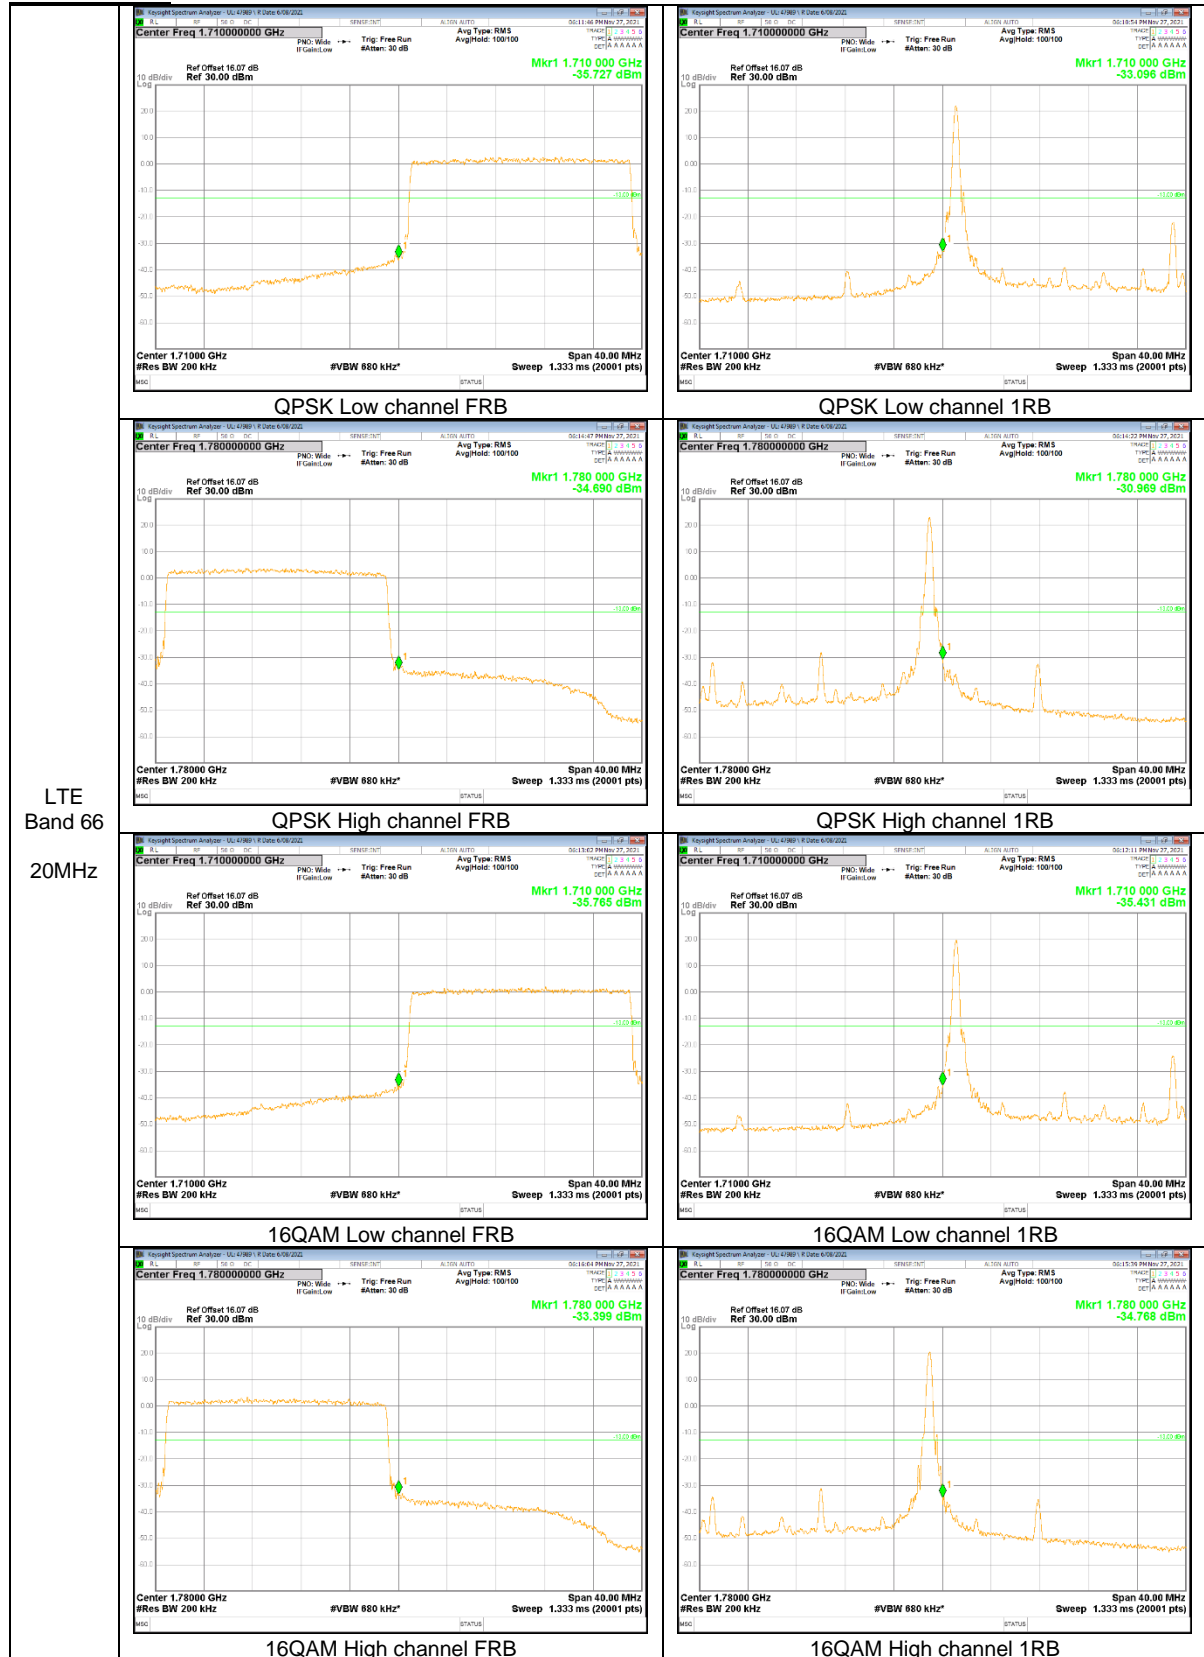

LTE
 Band 2
 1.4MHz

LTE Band 12

LTE
Band 12
10MHz

LTE
 Band 12
 5MHz

LTE Band 26 (Part 22)

LTE
 Band 26
 15MHz

LTE
 Band 26
 5MHz

LTE
 Band 26
 3MHz

LTE Band 66

LTE
 Band 66
 20MHz

LTE
 Band 66
 15MHz

LTE
 Band 66
 10MHz

LTE
 Band 66
 5MHz

LTE
 Band 66
 3MHz

LTE
 Band 66
 1.4MHz

9.2.2. EMISSION MASK RESULT

LTE Band 26 (Part 90)