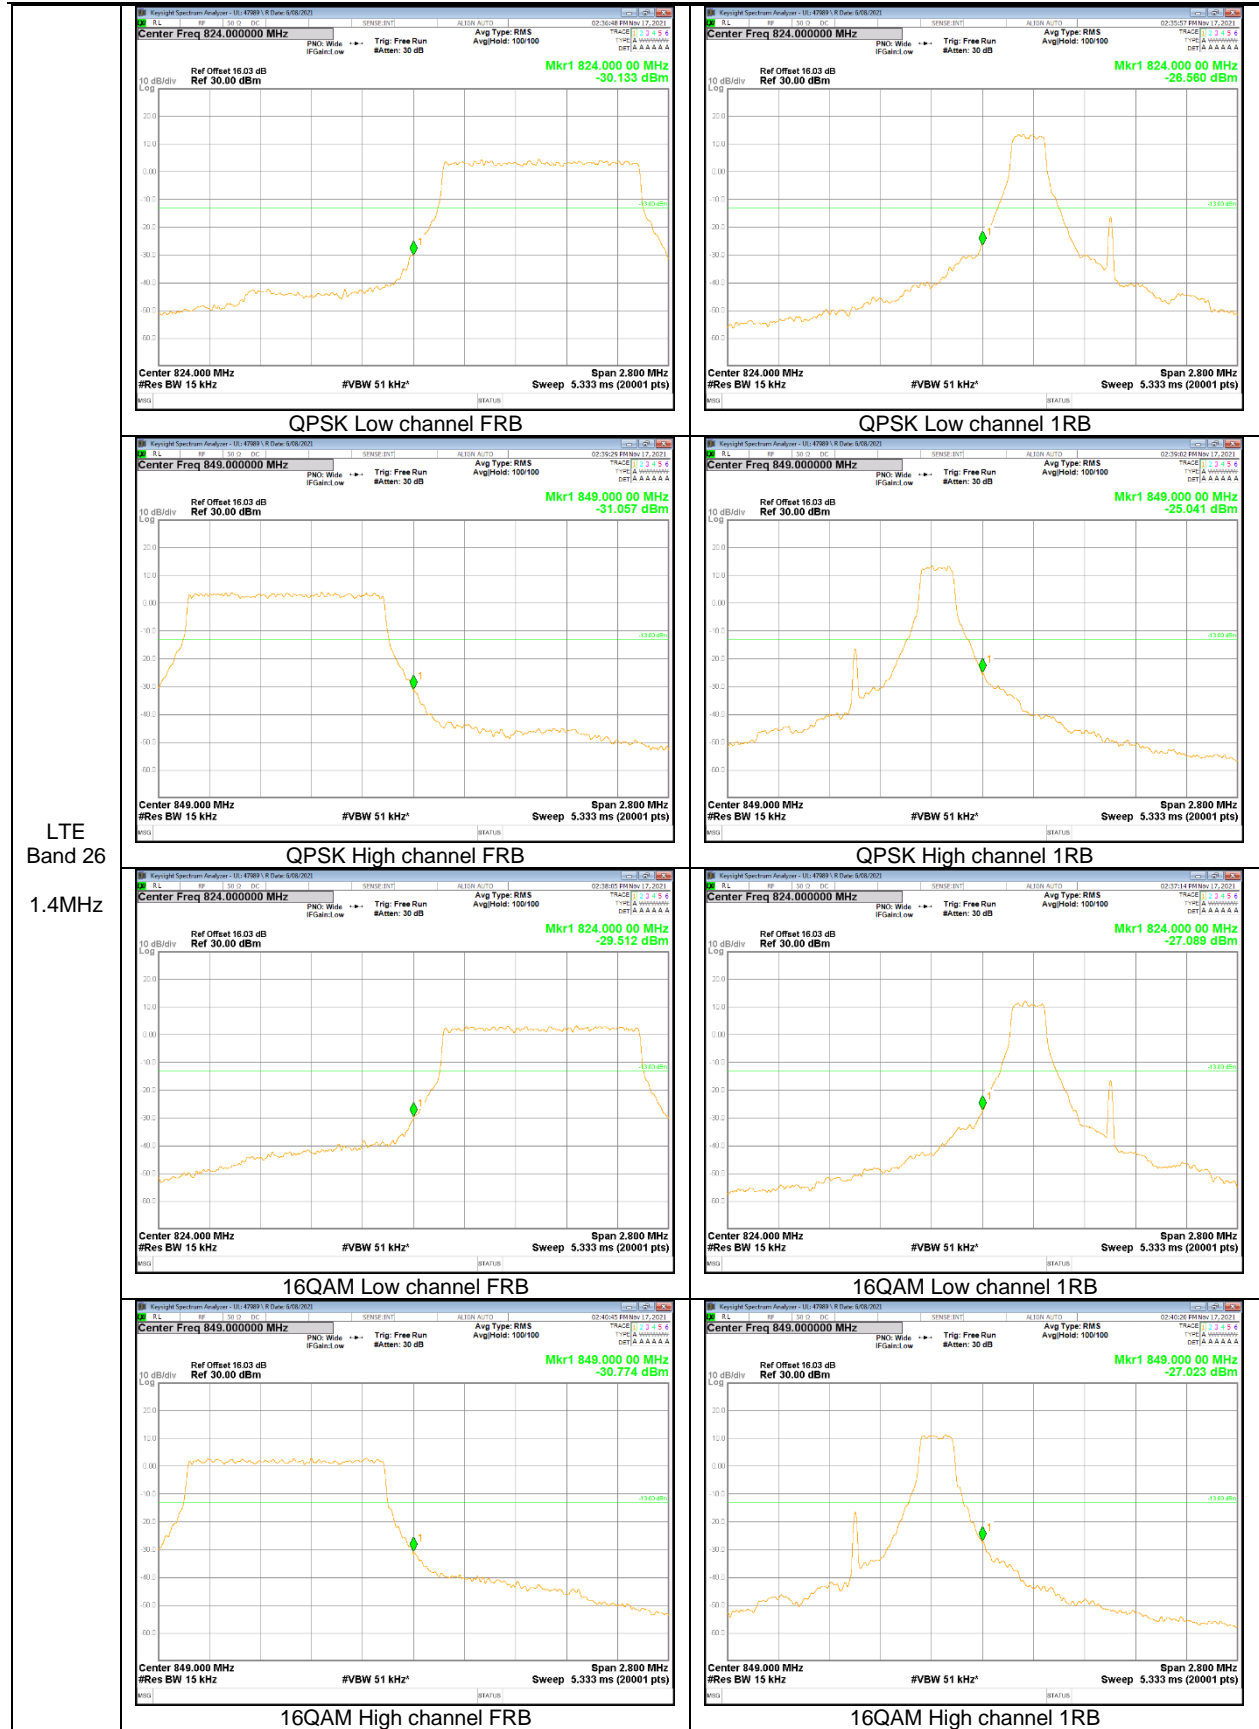

LTE
 Band 2
 1.4MHz

LTE Band 12

LTE
Band 12
10MHz

LTE
 Band 12
 5MHz

LTE Band 26 (Part 22)

LTE
 Band 26
 15MHz

LTE
 Band 26
 5MHz

LTE
 Band 26
 3MHz

LTE Band 66

LTE
 Band 66
 20MHz

LTE
 Band 66
 15MHz

LTE
 Band 66
 10MHz

LTE
 Band 66
 5MHz

LTE
 Band 66
 3MHz

LTE
 Band 66
 1.4MHz

9.2.2. EMISSION MASK RESULT

LTE Band 26 (Part 90)