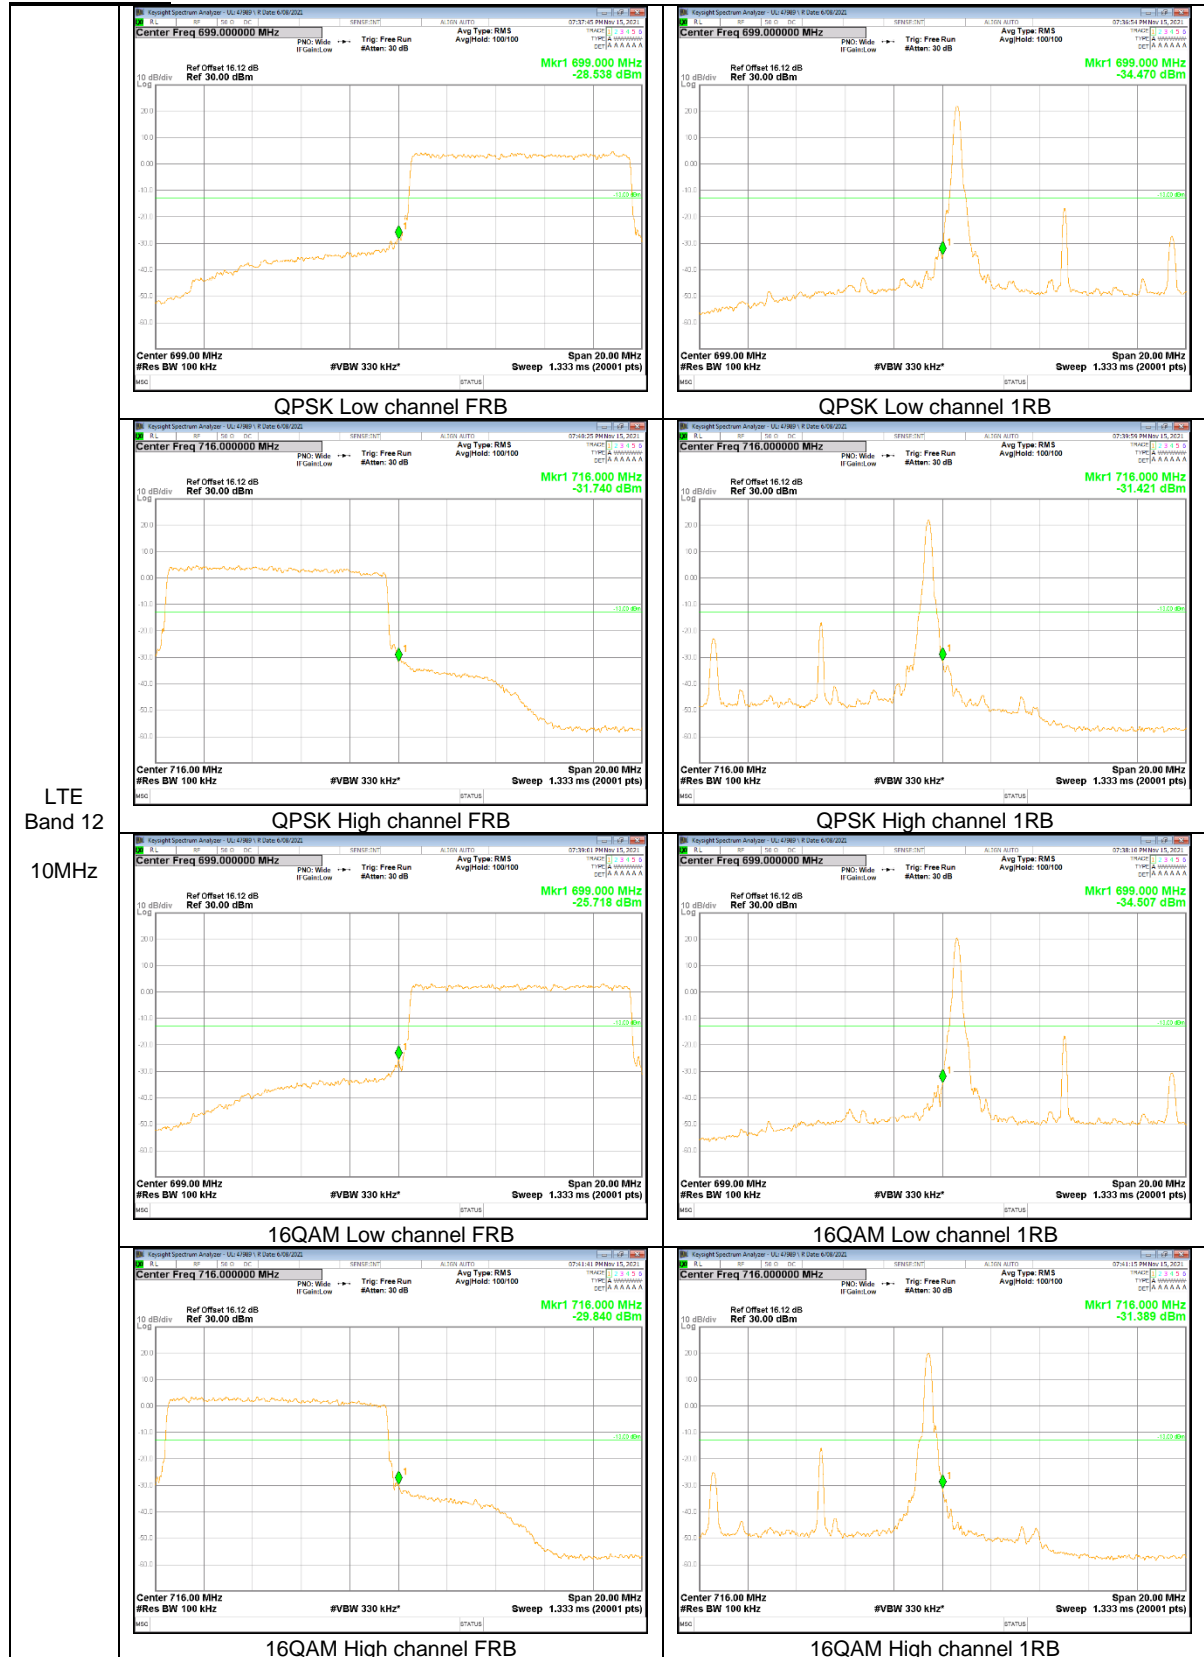

LTE
 Band 2
 1.4MHz

LTE Band 12

LTE
Band 12
10MHz

LTE
 Band 12
 5MHz

LTE Band 26 (Part 22)

LTE
 Band 26
 15MHz

LTE
 Band 26
 5MHz

LTE
 Band 26
 3MHz

LTE Band 66

LTE
 Band 66
 20MHz

LTE
 Band 66
 15MHz

LTE
 Band 66
 10MHz

LTE
 Band 66
 5MHz

LTE
 Band 66
 3MHz

LTE
 Band 66
 1.4MHz

9.2.2. EMISSION MASK RESULT

LTE Band 26 (Part 90)