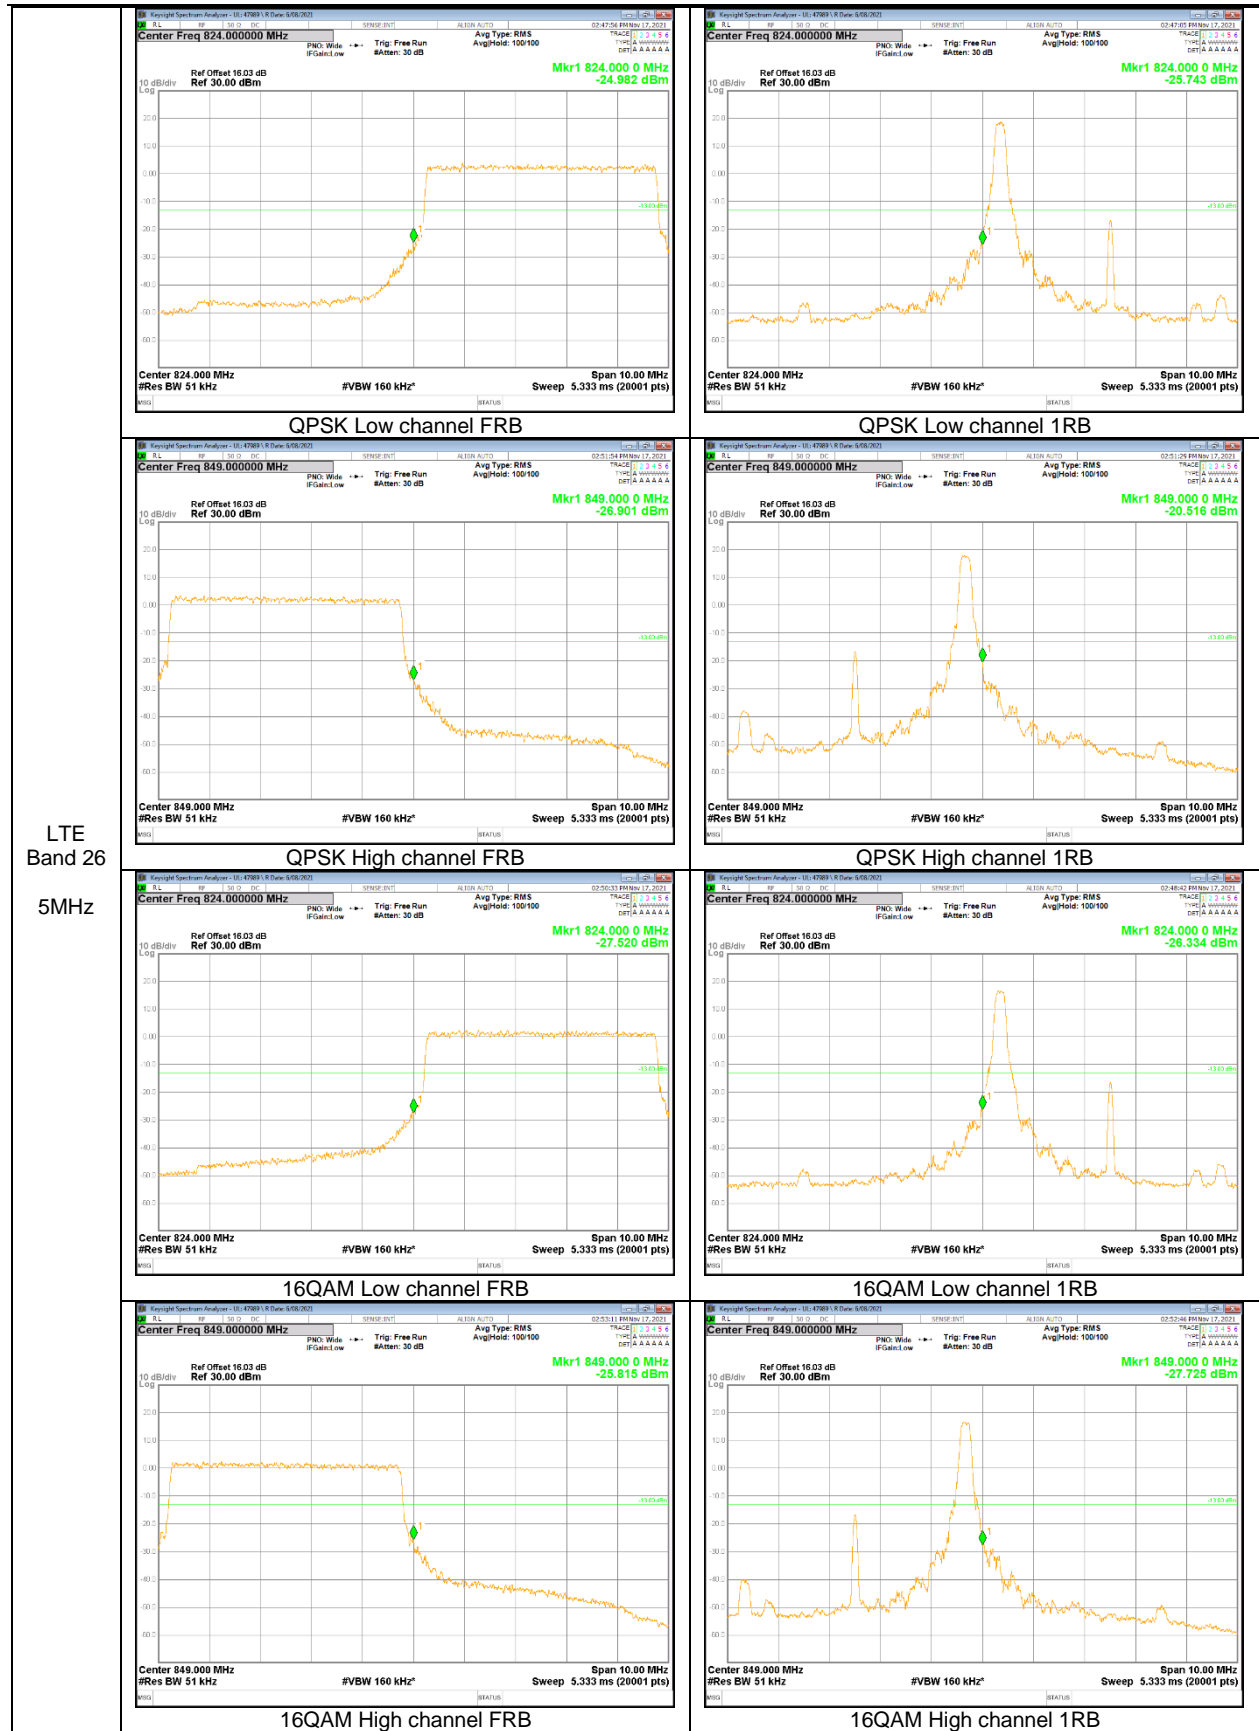

LTE
 Band 2
 1.4MHz

LTE Band 12

LTE
Band 12
10MHz

LTE
 Band 12
 5MHz

LTE Band 26 (Part 22)

LTE
 Band 26
 15MHz

LTE
 Band 26
 5MHz

LTE
 Band 26
 3MHz

LTE Band 66

LTE
 Band 66
 20MHz

LTE
 Band 66
 15MHz

LTE
 Band 66
 10MHz

LTE
 Band 66
 5MHz

LTE
 Band 66
 3MHz

LTE
 Band 66
 1.4MHz

9.2.2. EMISSION MASK RESULT

LTE Band 26 (Part 90)