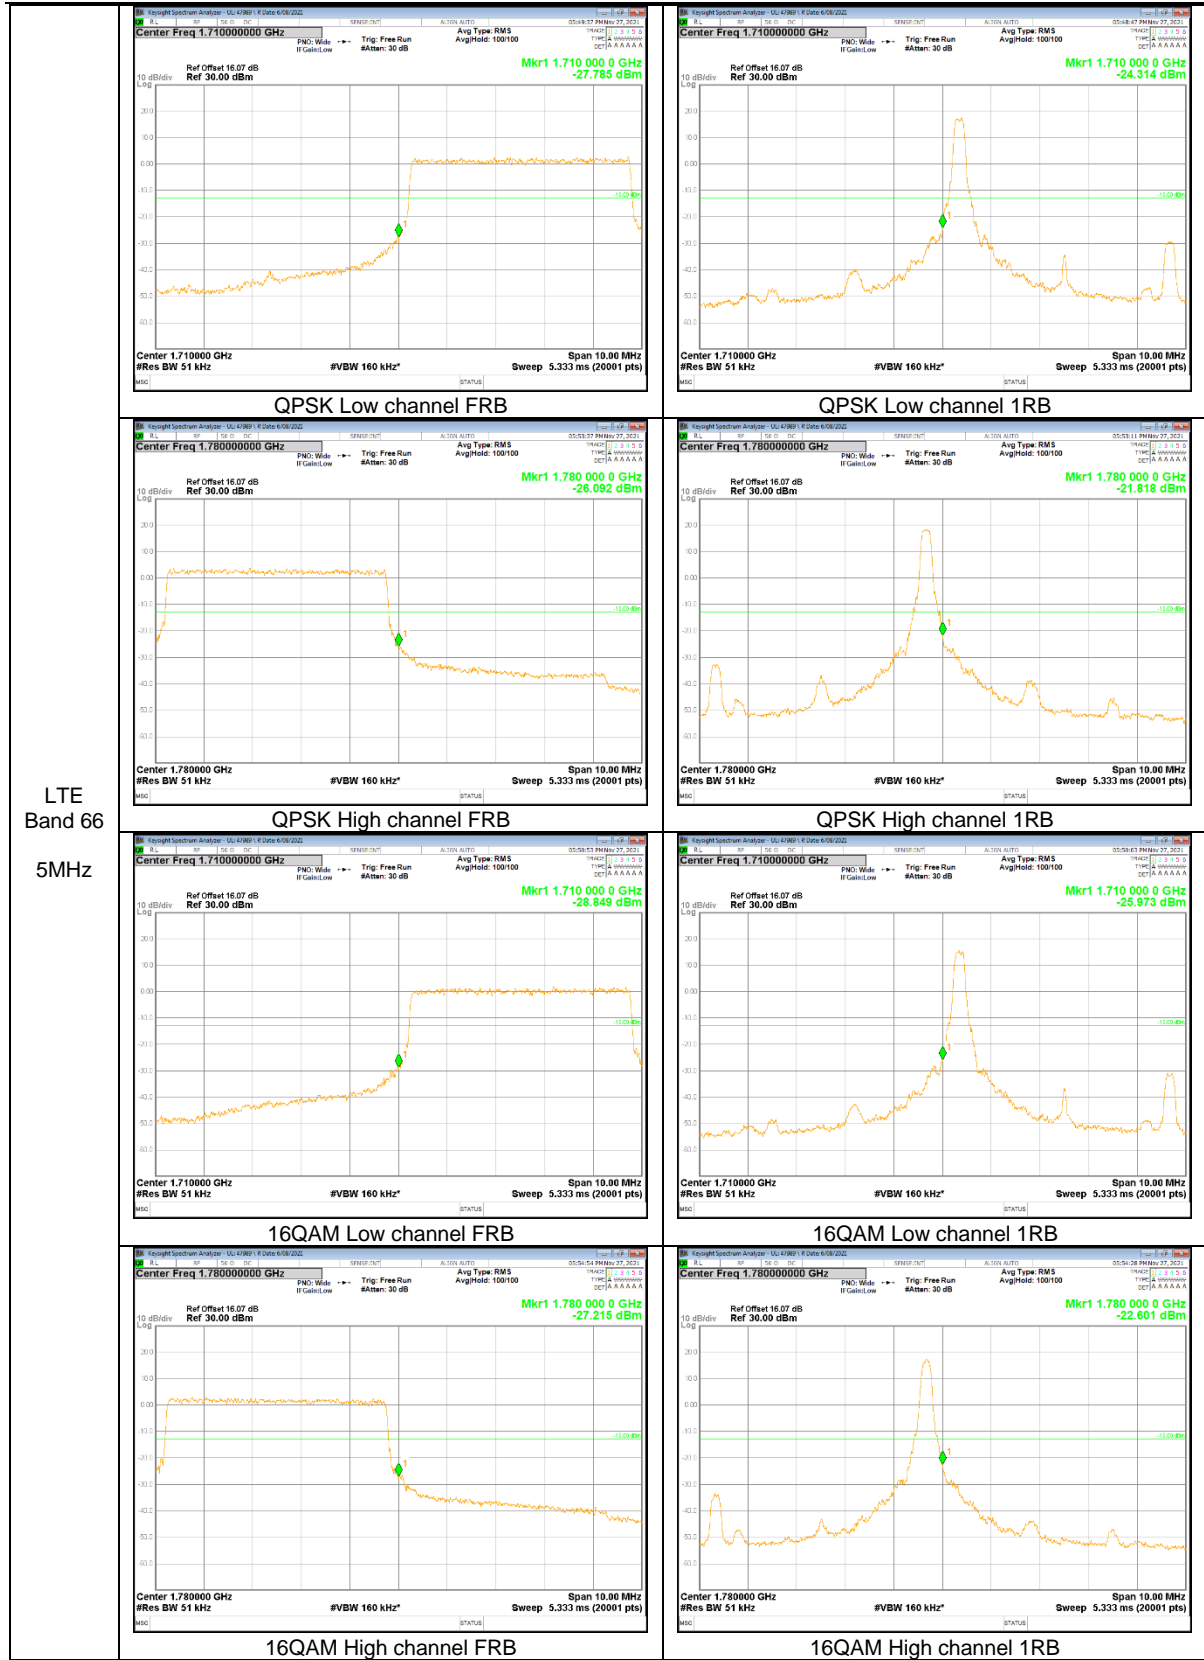

LTE
 Band 2
 1.4MHz

LTE Band 12

LTE
Band 12
10MHz

LTE
 Band 12
 5MHz

LTE Band 26 (Part 22)

LTE
 Band 26
 15MHz

LTE
 Band 26
 5MHz

LTE
 Band 26
 3MHz

LTE Band 66

LTE
 Band 66
 20MHz

LTE
 Band 66
 15MHz

LTE
 Band 66
 10MHz

LTE
 Band 66
 5MHz

LTE
 Band 66
 3MHz

LTE
 Band 66
 1.4MHz

9.2.2. EMISSION MASK RESULT

LTE Band 26 (Part 90)