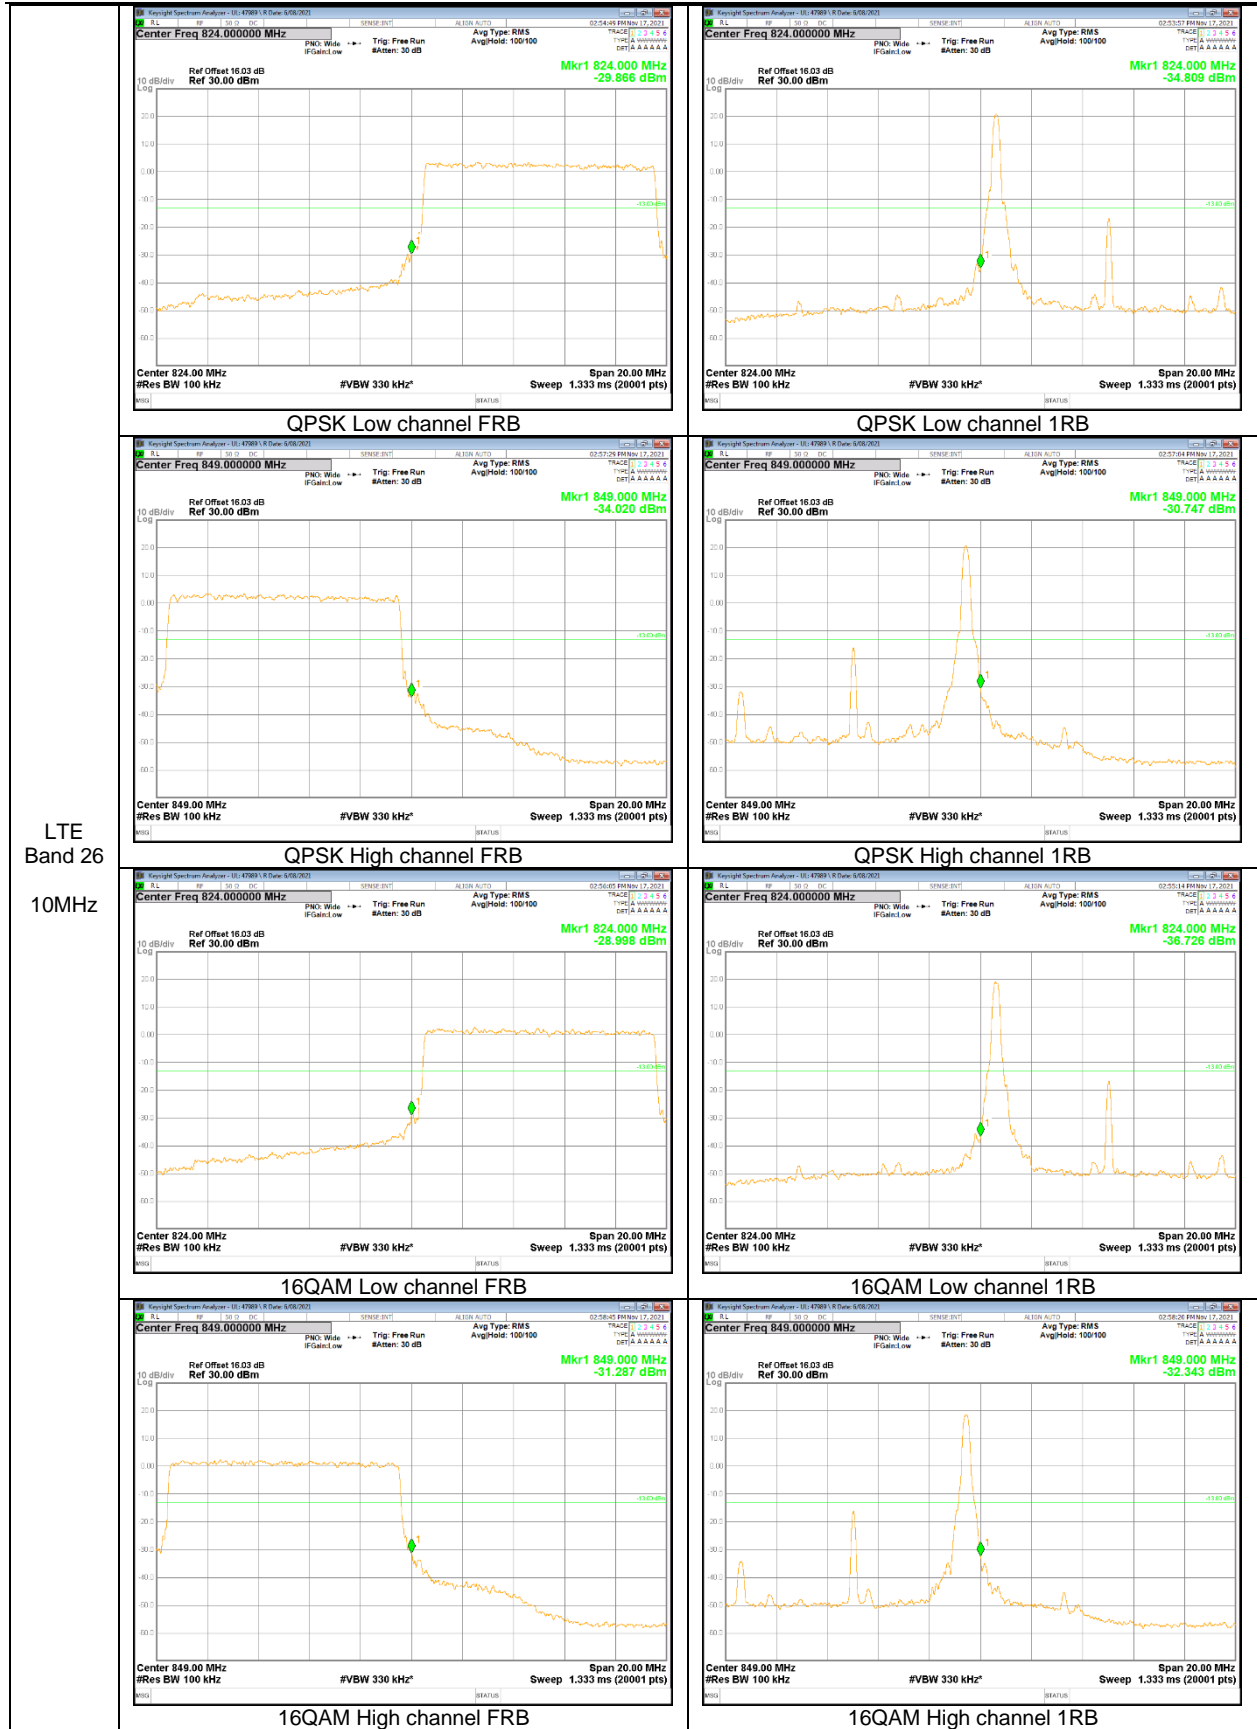

LTE
 Band 2
 1.4MHz

LTE Band 12

LTE
Band 12
10MHz

LTE
 Band 12
 5MHz

LTE Band 26 (Part 22)

LTE
 Band 26
 15MHz

LTE
 Band 26
 5MHz

LTE
 Band 26
 3MHz

LTE Band 66

LTE
 Band 66
 20MHz

LTE
 Band 66
 15MHz

LTE
 Band 66
 10MHz

LTE
 Band 66
 5MHz

LTE
 Band 66
 3MHz

LTE
 Band 66
 1.4MHz

9.2.2. EMISSION MASK RESULT

LTE Band 26 (Part 90)