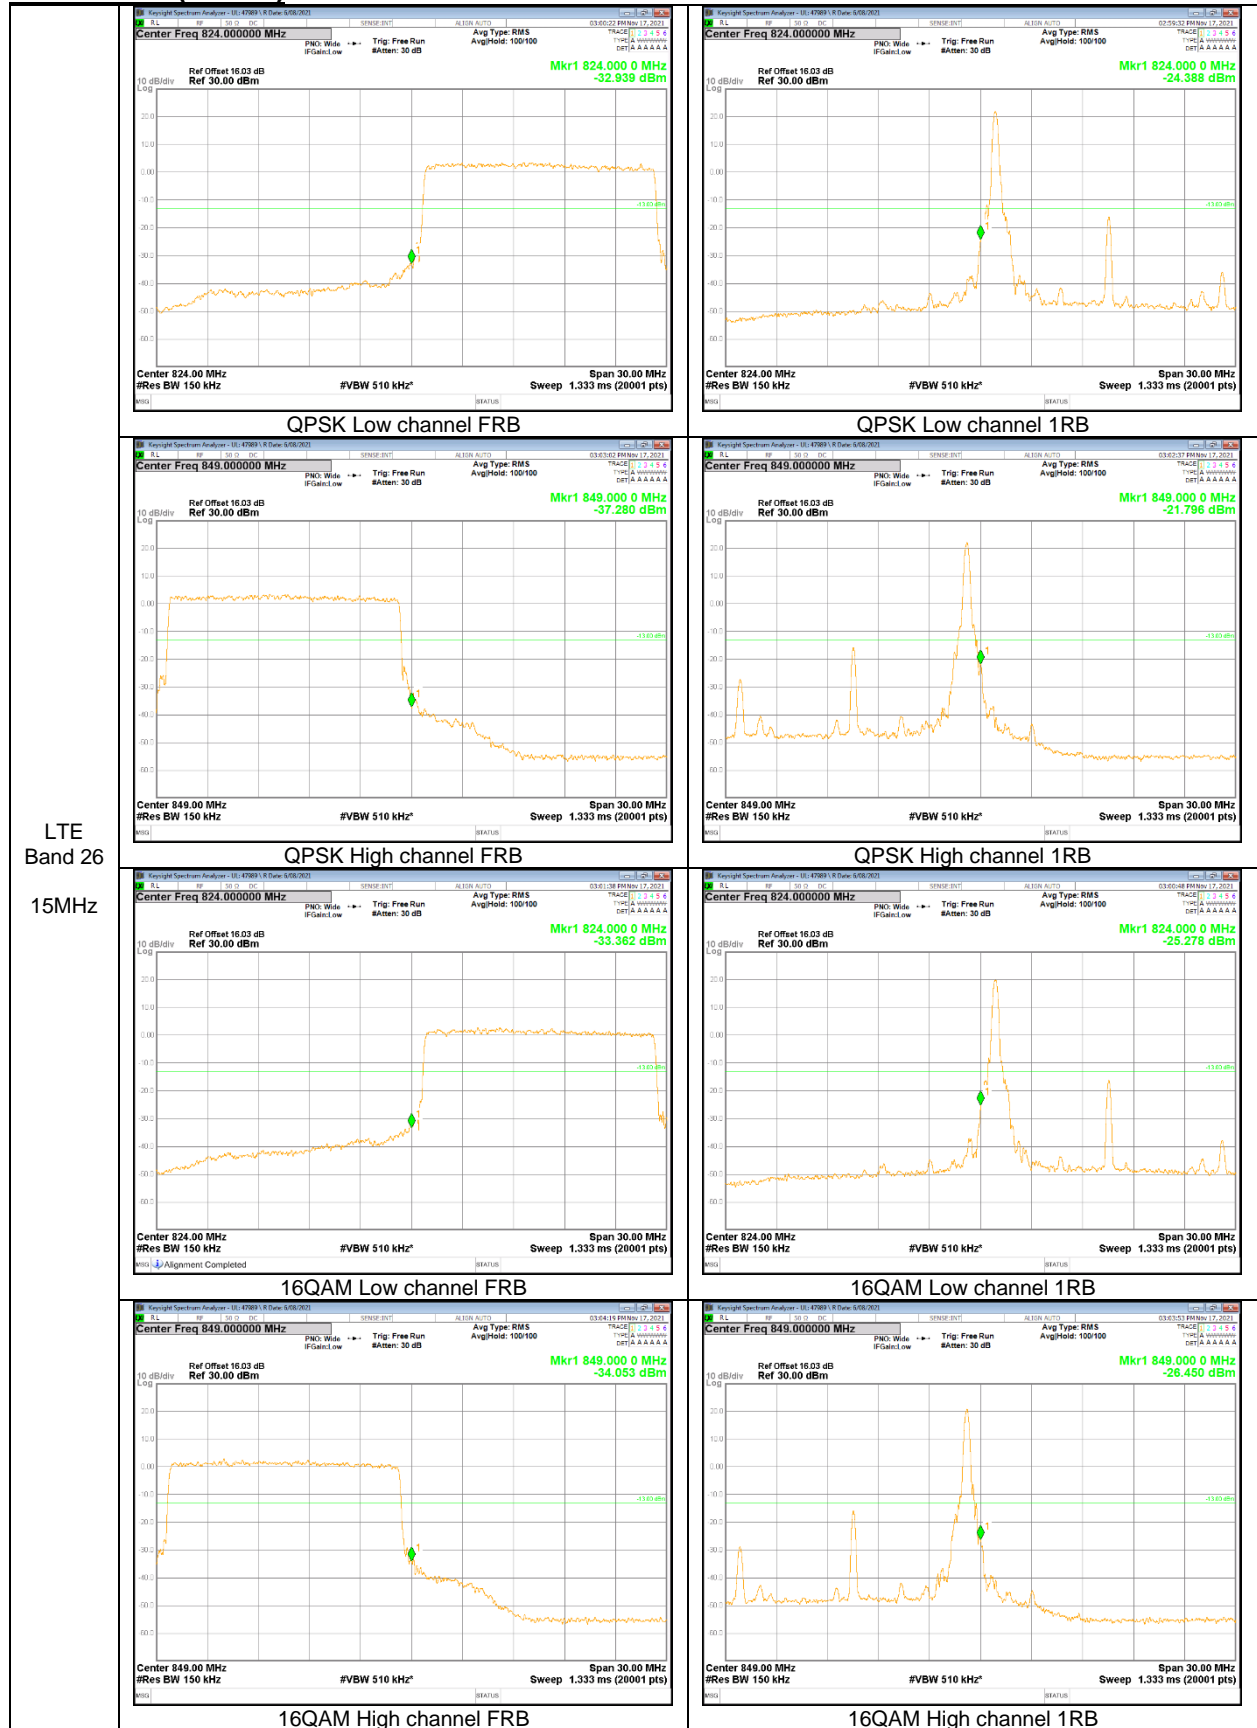

LTE
 Band 2
 1.4MHz

LTE Band 12

LTE
Band 12
10MHz

LTE
 Band 12
 5MHz

LTE Band 26 (Part 22)

LTE
 Band 26
 15MHz

LTE
 Band 26
 5MHz

LTE
 Band 26
 3MHz

LTE Band 66

LTE
 Band 66
 20MHz

LTE
 Band 66
 15MHz

LTE
 Band 66
 10MHz

LTE
 Band 66
 5MHz

LTE
 Band 66
 3MHz

LTE
 Band 66
 1.4MHz

9.2.2. EMISSION MASK RESULT

LTE Band 26 (Part 90)