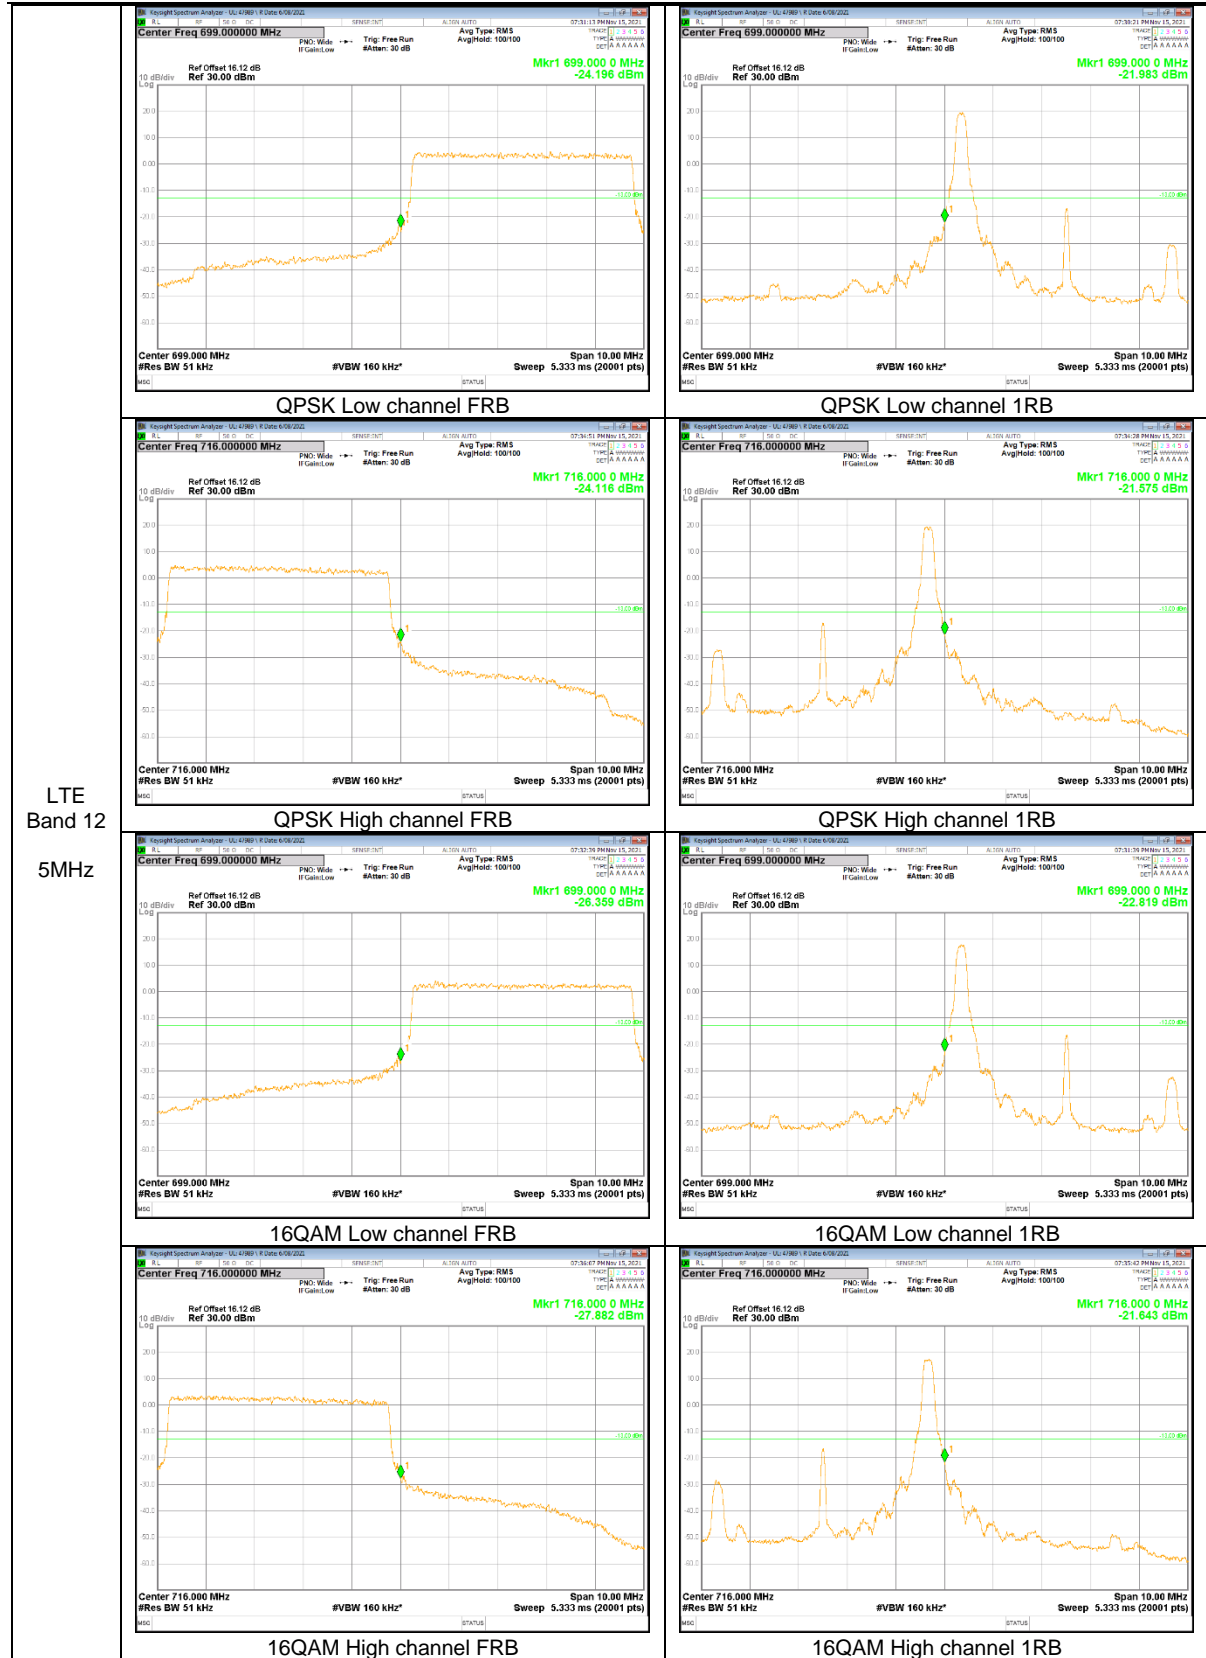

LTE
 Band 2
 1.4MHz

LTE Band 12

LTE
Band 12
10MHz

LTE
 Band 12
 5MHz

LTE Band 26 (Part 22)

LTE
 Band 26
 15MHz

LTE
 Band 26
 5MHz

LTE
 Band 26
 3MHz

LTE Band 66

LTE
 Band 66
 20MHz

LTE
 Band 66
 15MHz

LTE
 Band 66
 10MHz

LTE
 Band 66
 5MHz

LTE
 Band 66
 3MHz

LTE
 Band 66
 1.4MHz

9.2.2. EMISSION MASK RESULT

LTE Band 26 (Part 90)