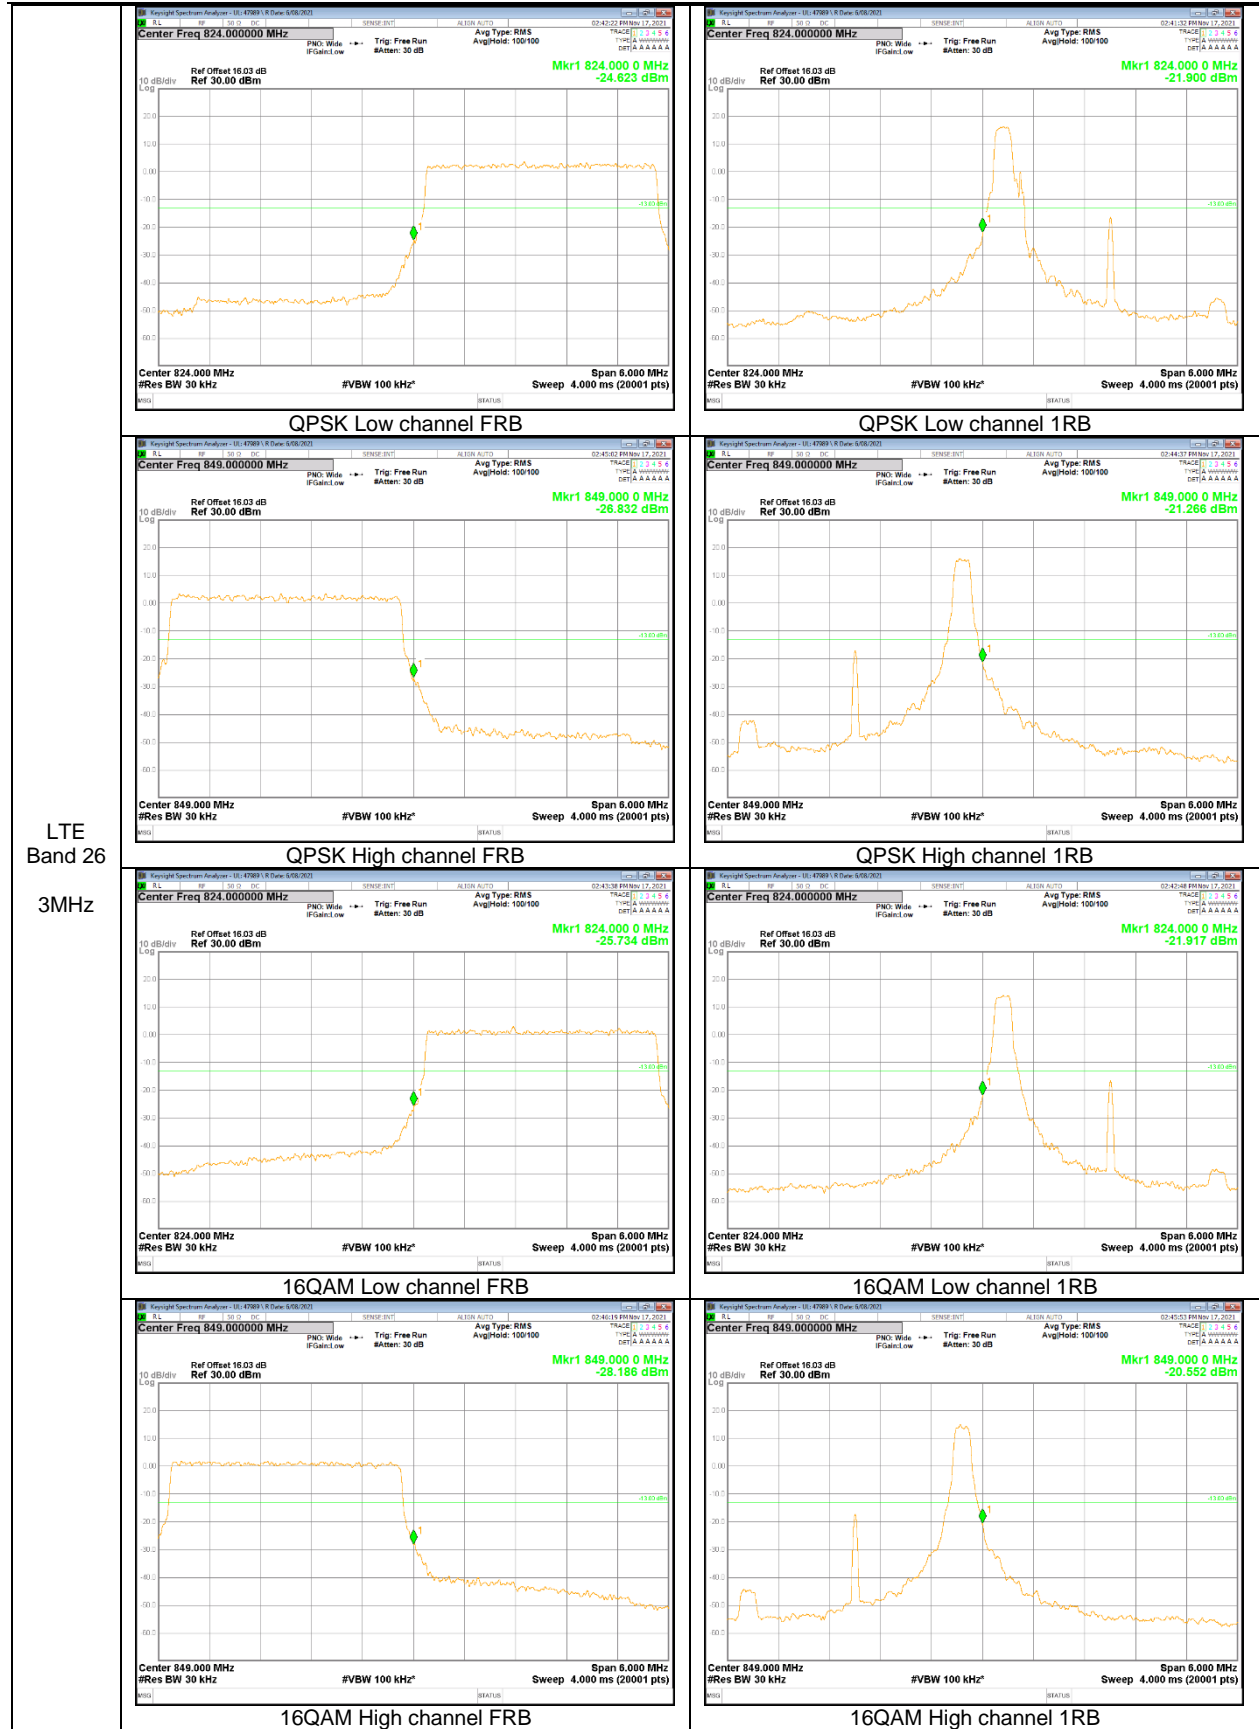

LTE
 Band 2
 1.4MHz

LTE Band 12

LTE
Band 12
10MHz

LTE
 Band 12
 5MHz

LTE Band 26 (Part 22)

LTE
 Band 26
 15MHz

LTE
 Band 26
 5MHz

LTE
 Band 26
 3MHz

LTE Band 66

LTE
 Band 66
 20MHz

LTE
 Band 66
 15MHz

LTE
 Band 66
 10MHz

LTE
 Band 66
 5MHz

LTE
 Band 66
 3MHz

LTE
 Band 66
 1.4MHz

9.2.2. EMISSION MASK RESULT

LTE Band 26 (Part 90)