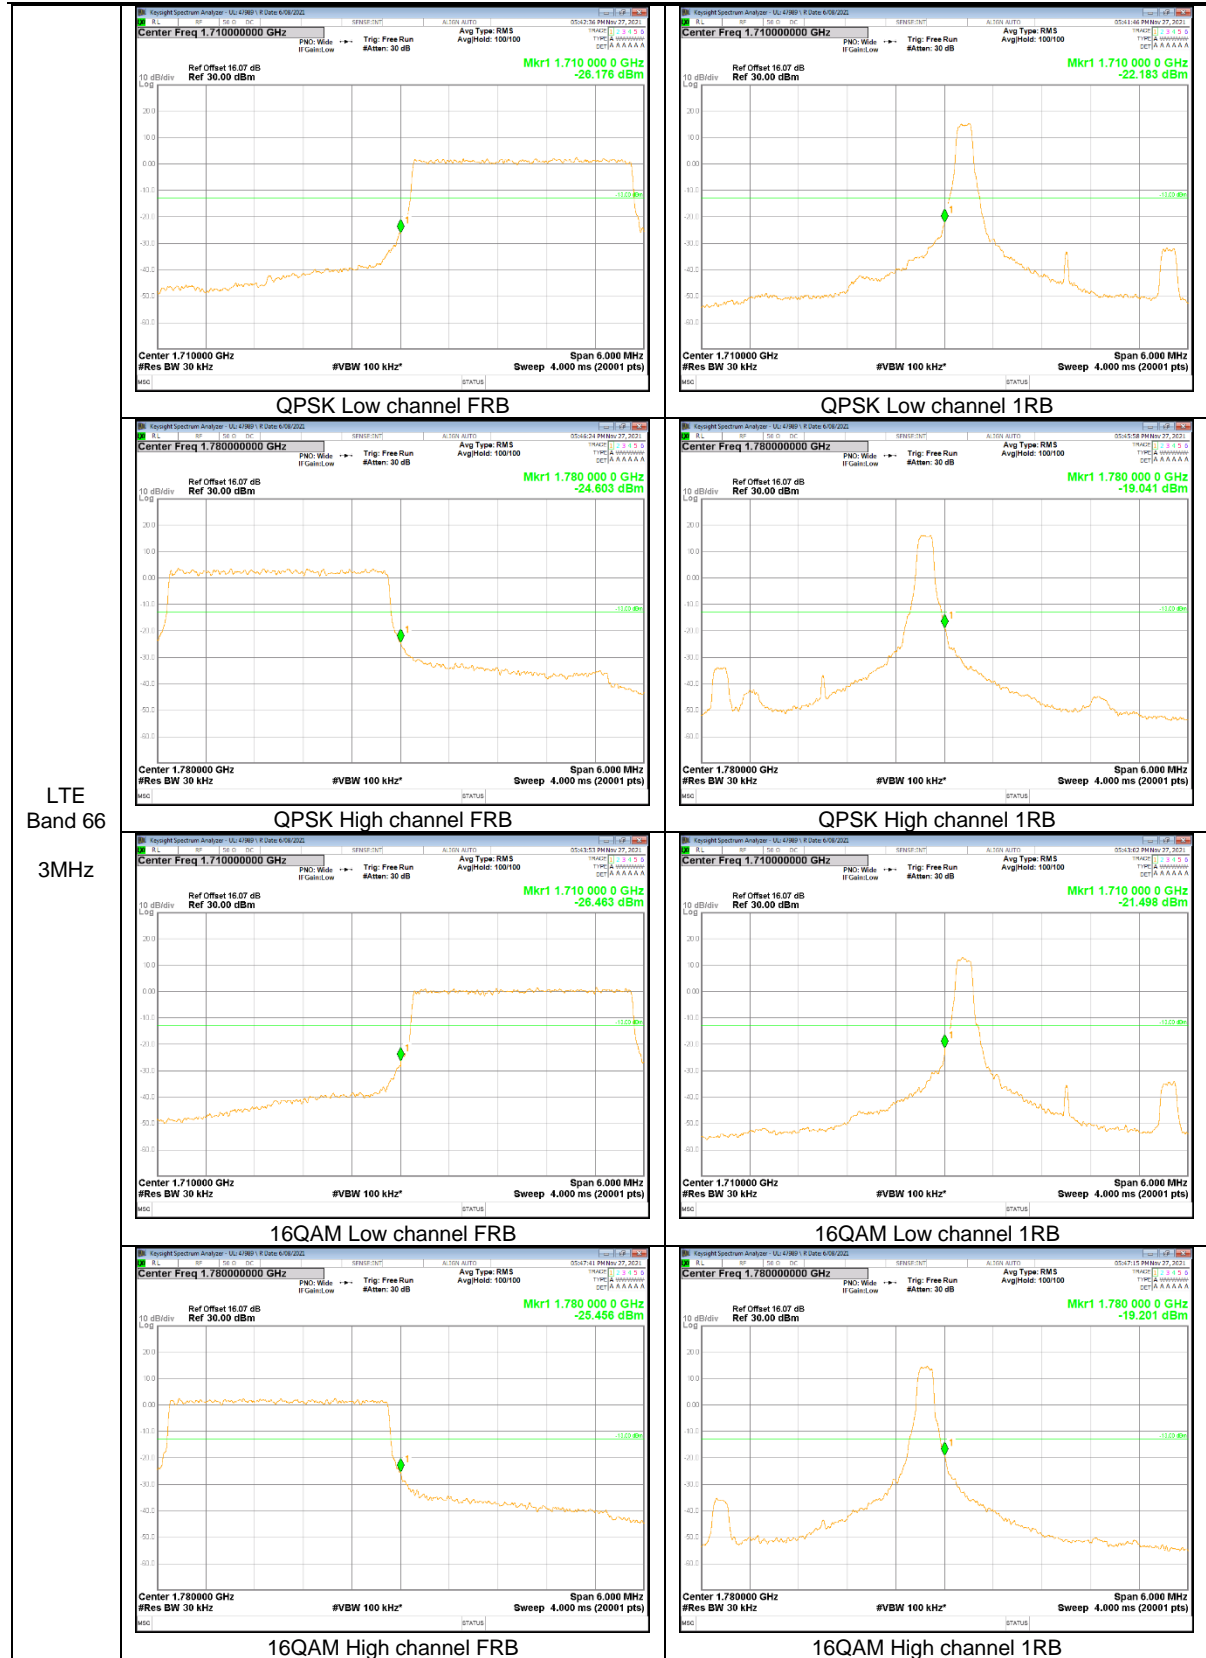

LTE
 Band 2
 1.4MHz

LTE Band 12

LTE
Band 12
10MHz

LTE
 Band 12
 5MHz

LTE Band 26 (Part 22)

LTE
 Band 26
 15MHz

LTE
 Band 26
 5MHz

LTE
 Band 26
 3MHz

LTE Band 66

LTE
 Band 66
 20MHz

LTE
 Band 66
 15MHz

LTE
 Band 66
 10MHz

LTE
 Band 66
 5MHz

LTE
 Band 66
 3MHz

LTE
 Band 66
 1.4MHz

9.2.2. EMISSION MASK RESULT

LTE Band 26 (Part 90)