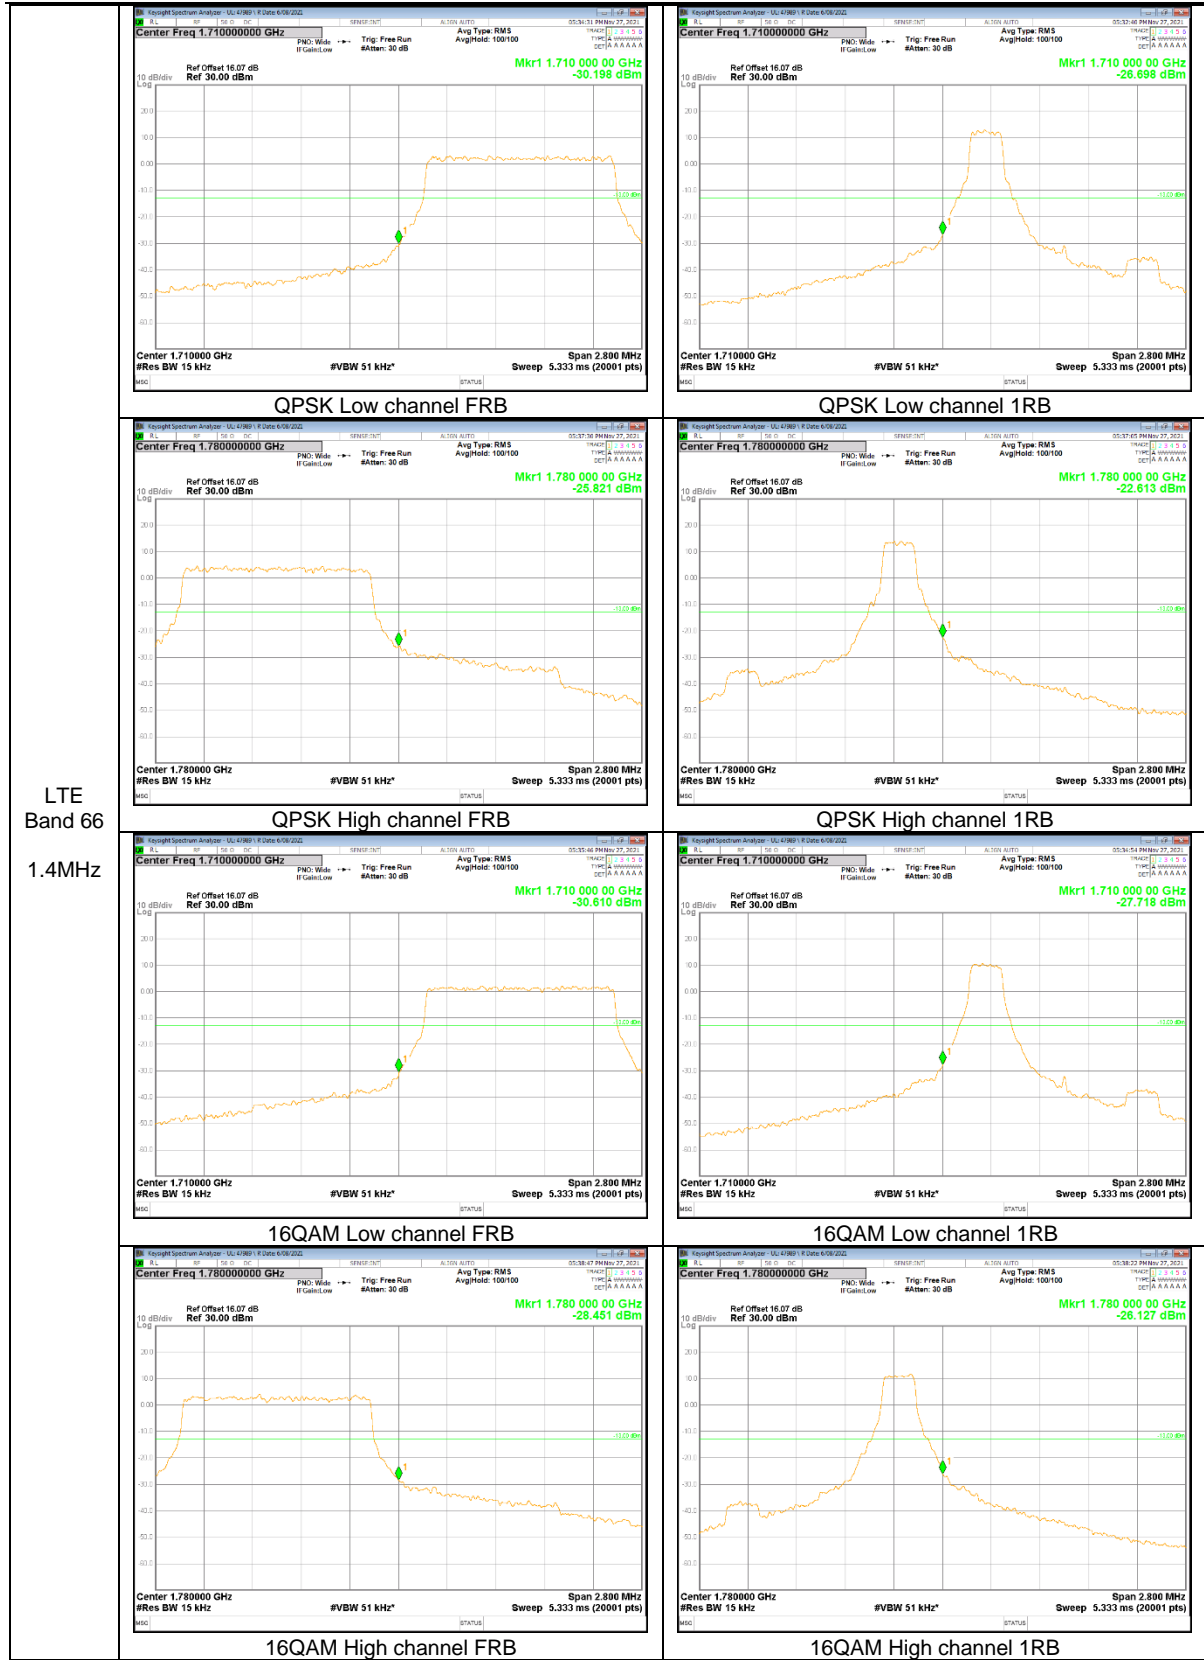

LTE
 Band 2
 1.4MHz

LTE Band 12

LTE
Band 12
10MHz

LTE
 Band 12
 5MHz

LTE Band 26 (Part 22)

LTE
 Band 26
 15MHz

LTE
 Band 26
 5MHz

LTE
 Band 26
 3MHz

LTE Band 66

LTE
 Band 66
 20MHz

LTE
 Band 66
 15MHz

LTE
 Band 66
 10MHz

LTE
 Band 66
 5MHz

LTE
 Band 66
 3MHz

LTE
 Band 66
 1.4MHz

9.2.2. EMISSION MASK RESULT

LTE Band 26 (Part 90)