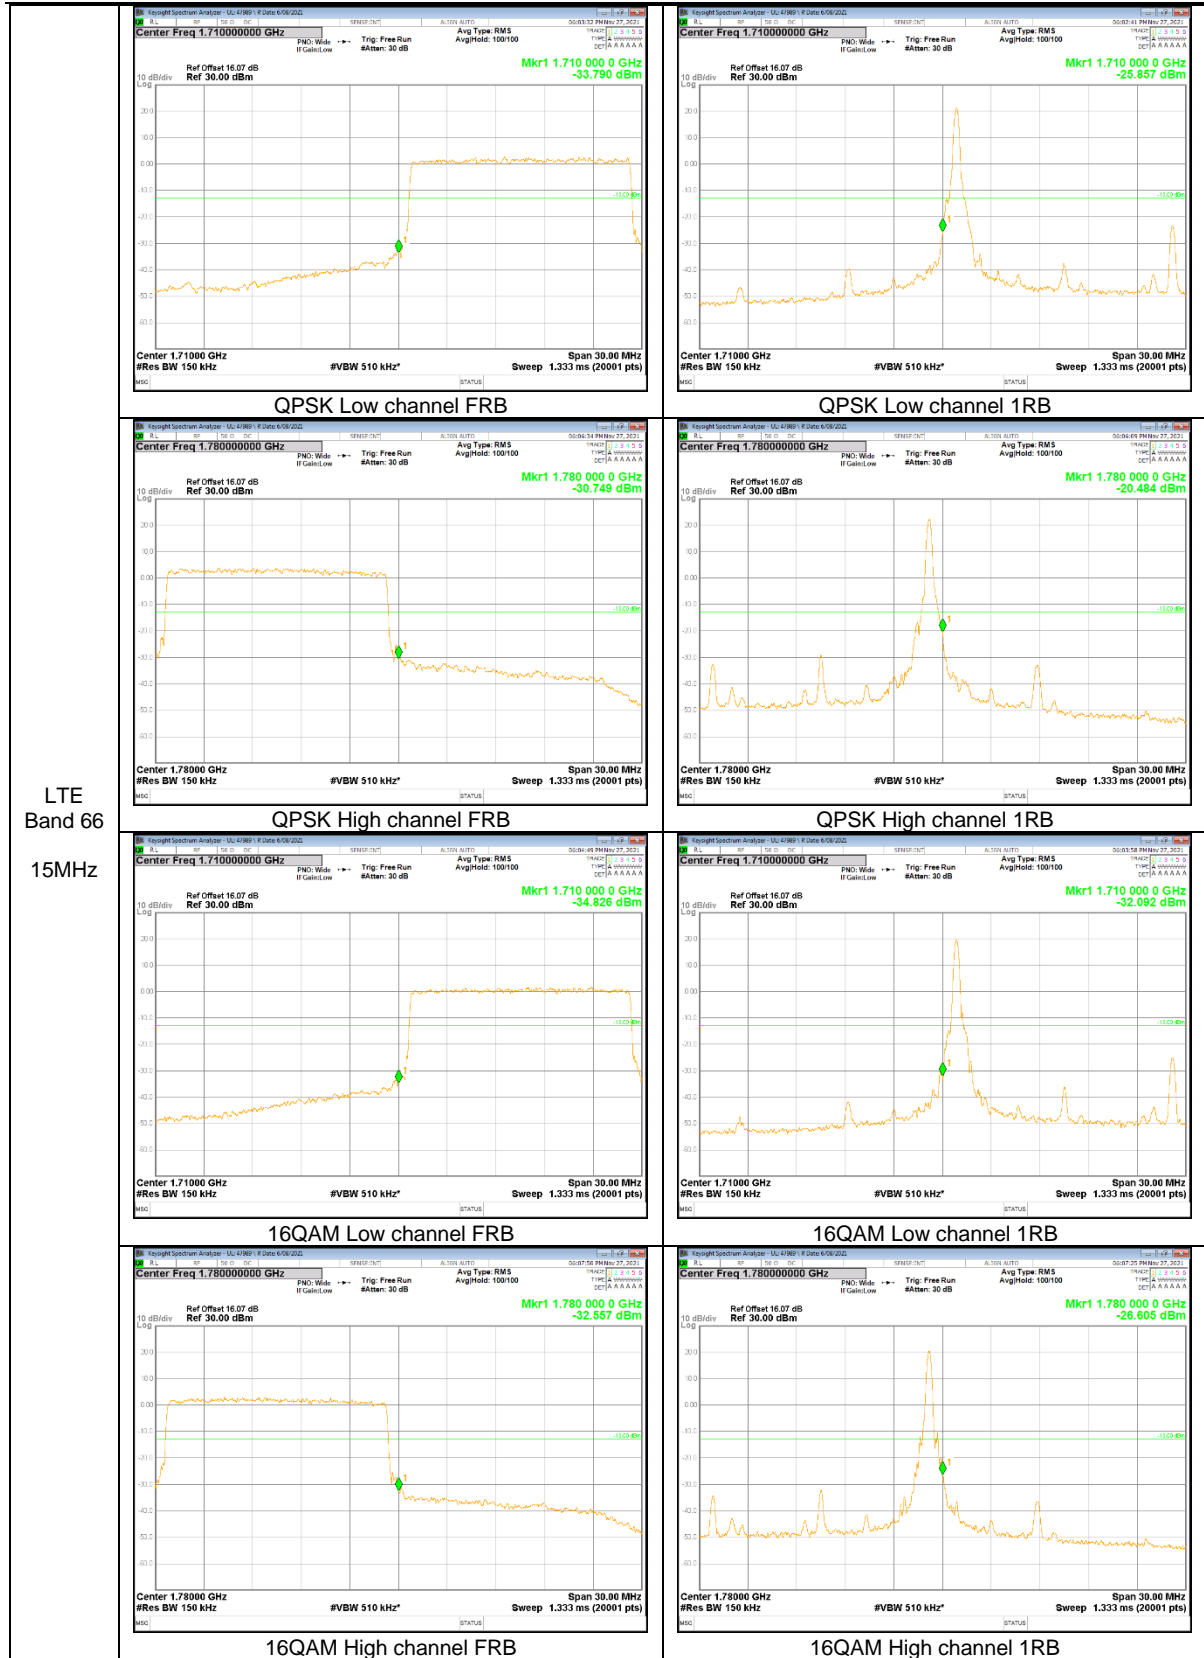

LTE
 Band 2
 1.4MHz

LTE Band 12

LTE
Band 12
10MHz

LTE
 Band 12
 5MHz

LTE Band 26 (Part 22)

LTE
 Band 26
 15MHz

LTE
 Band 26
 5MHz

LTE
 Band 26
 3MHz

LTE Band 66

LTE
 Band 66
 20MHz

LTE
 Band 66
 15MHz

LTE
 Band 66
 10MHz

LTE
 Band 66
 5MHz

LTE
 Band 66
 3MHz

LTE
 Band 66
 1.4MHz

9.2.2. EMISSION MASK RESULT

LTE Band 26 (Part 90)