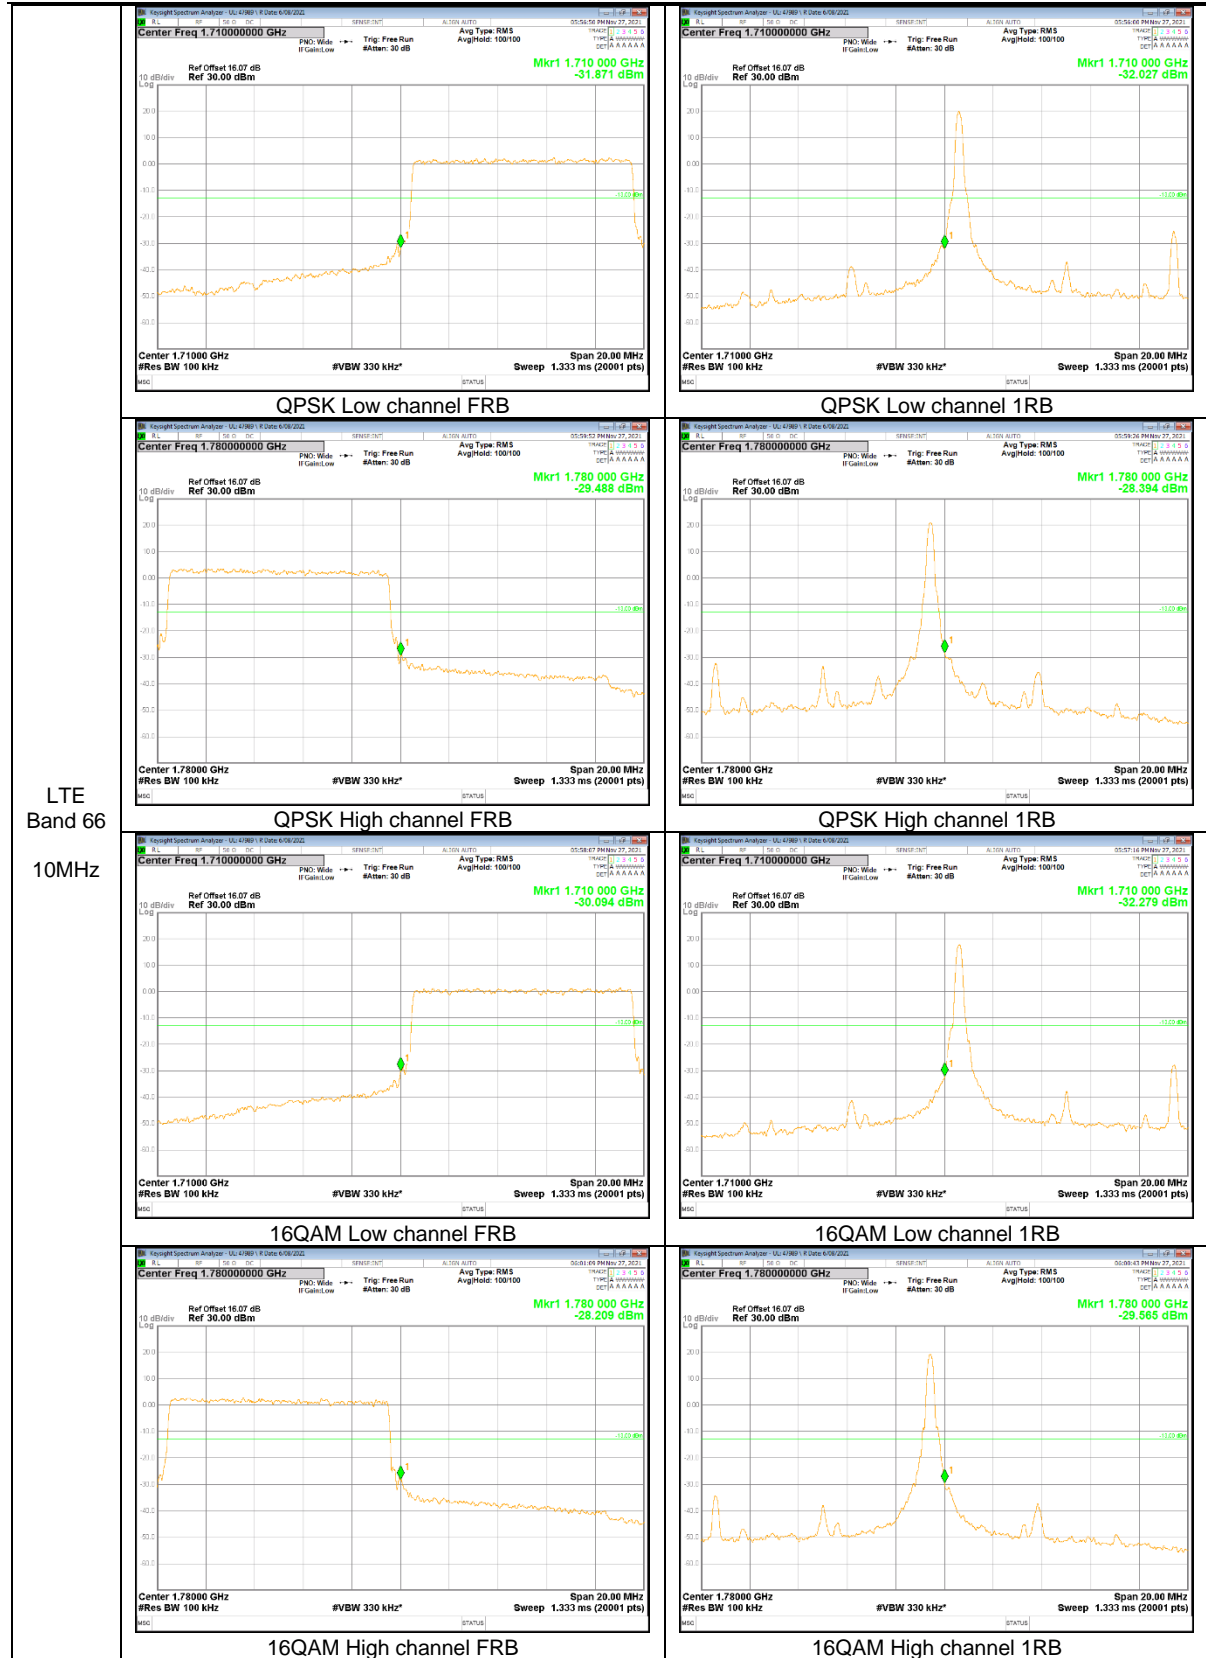

LTE
 Band 2
 1.4MHz

LTE Band 12

LTE
Band 12
10MHz

LTE
 Band 12
 5MHz

LTE Band 26 (Part 22)

LTE
 Band 26
 15MHz

LTE
 Band 26
 5MHz

LTE
 Band 26
 3MHz

LTE Band 66

LTE
 Band 66
 20MHz

LTE
 Band 66
 15MHz

LTE
 Band 66
 10MHz

LTE
 Band 66
 5MHz

LTE
 Band 66
 3MHz

LTE
 Band 66
 1.4MHz

9.2.2. EMISSION MASK RESULT

LTE Band 26 (Part 90)