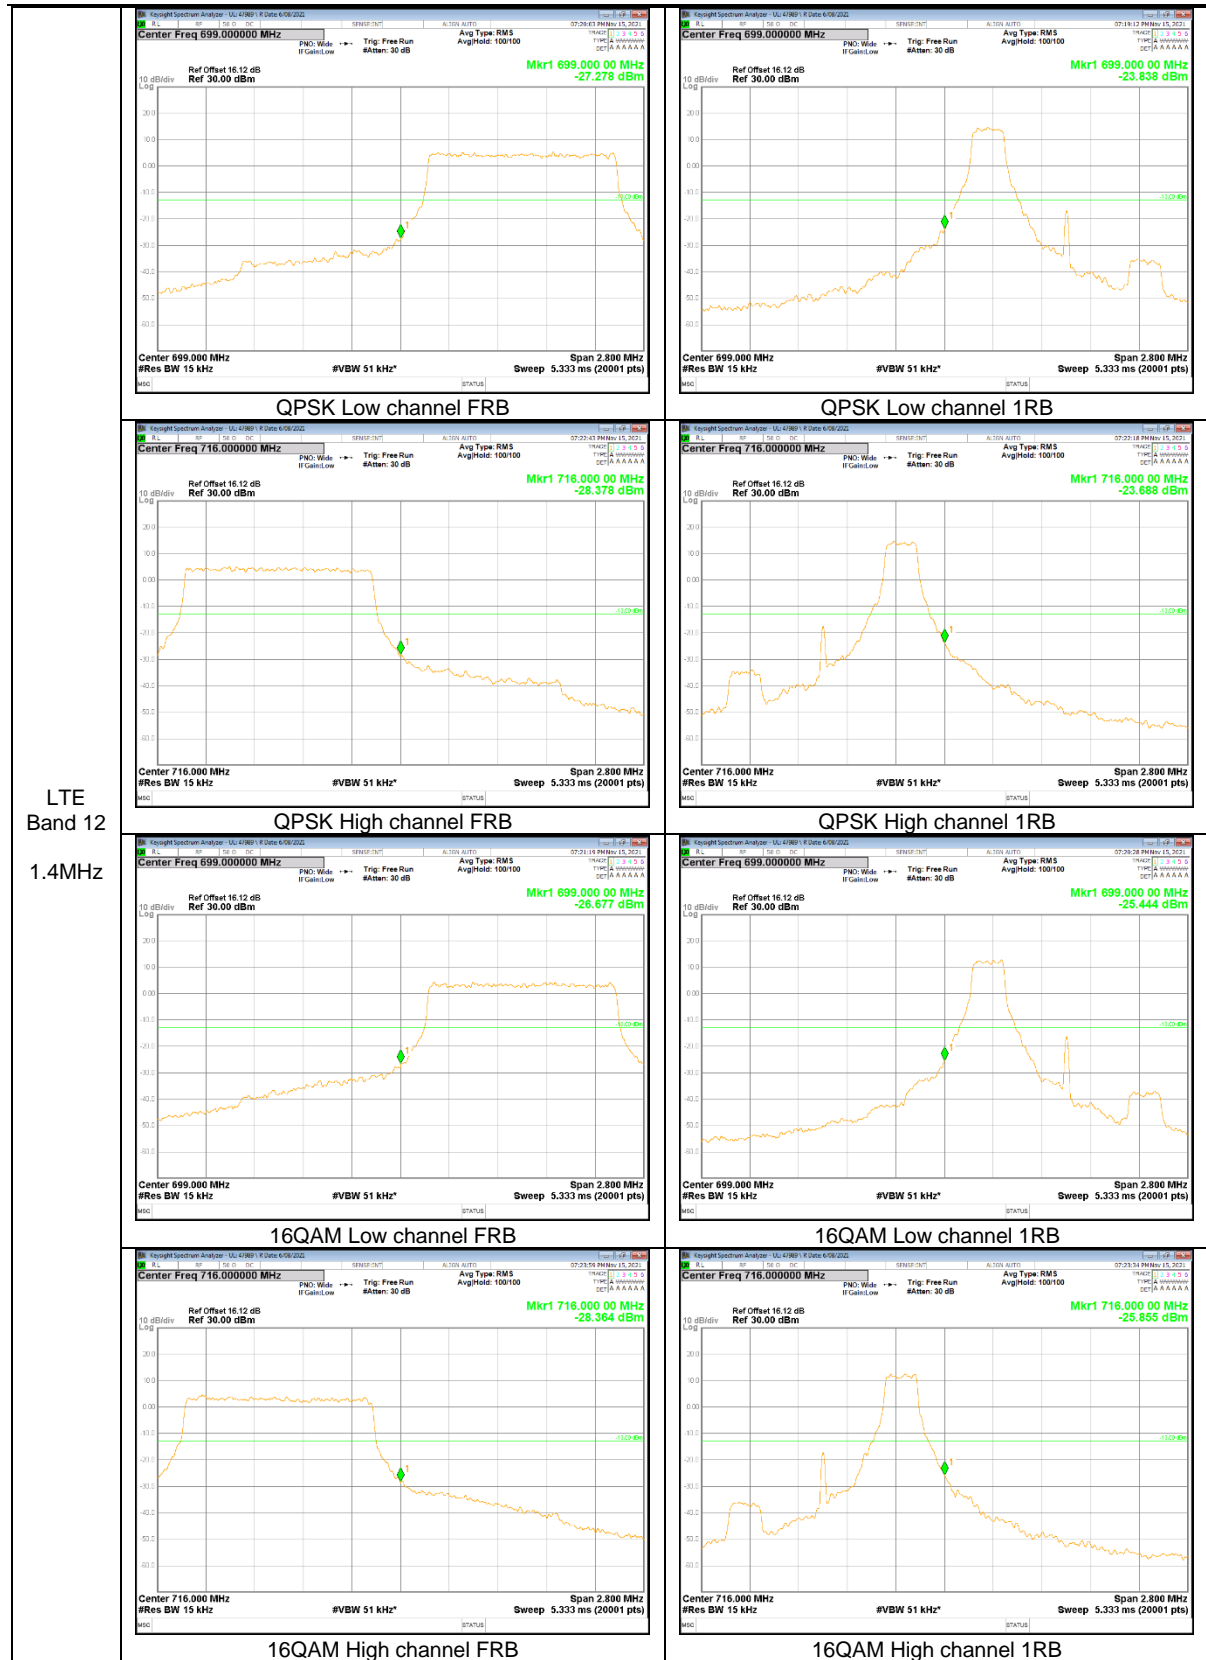

LTE
 Band 2
 1.4MHz

LTE Band 12

LTE
Band 12
10MHz

LTE
 Band 12
 5MHz

LTE Band 26 (Part 22)

LTE
 Band 26
 15MHz

LTE
 Band 26
 5MHz

LTE
 Band 26
 3MHz

LTE Band 66

LTE
 Band 66
 20MHz

LTE
 Band 66
 15MHz

LTE
 Band 66
 10MHz

LTE
 Band 66
 5MHz

LTE
 Band 66
 3MHz

LTE
 Band 66
 1.4MHz

9.2.2. EMISSION MASK RESULT

LTE Band 26 (Part 90)