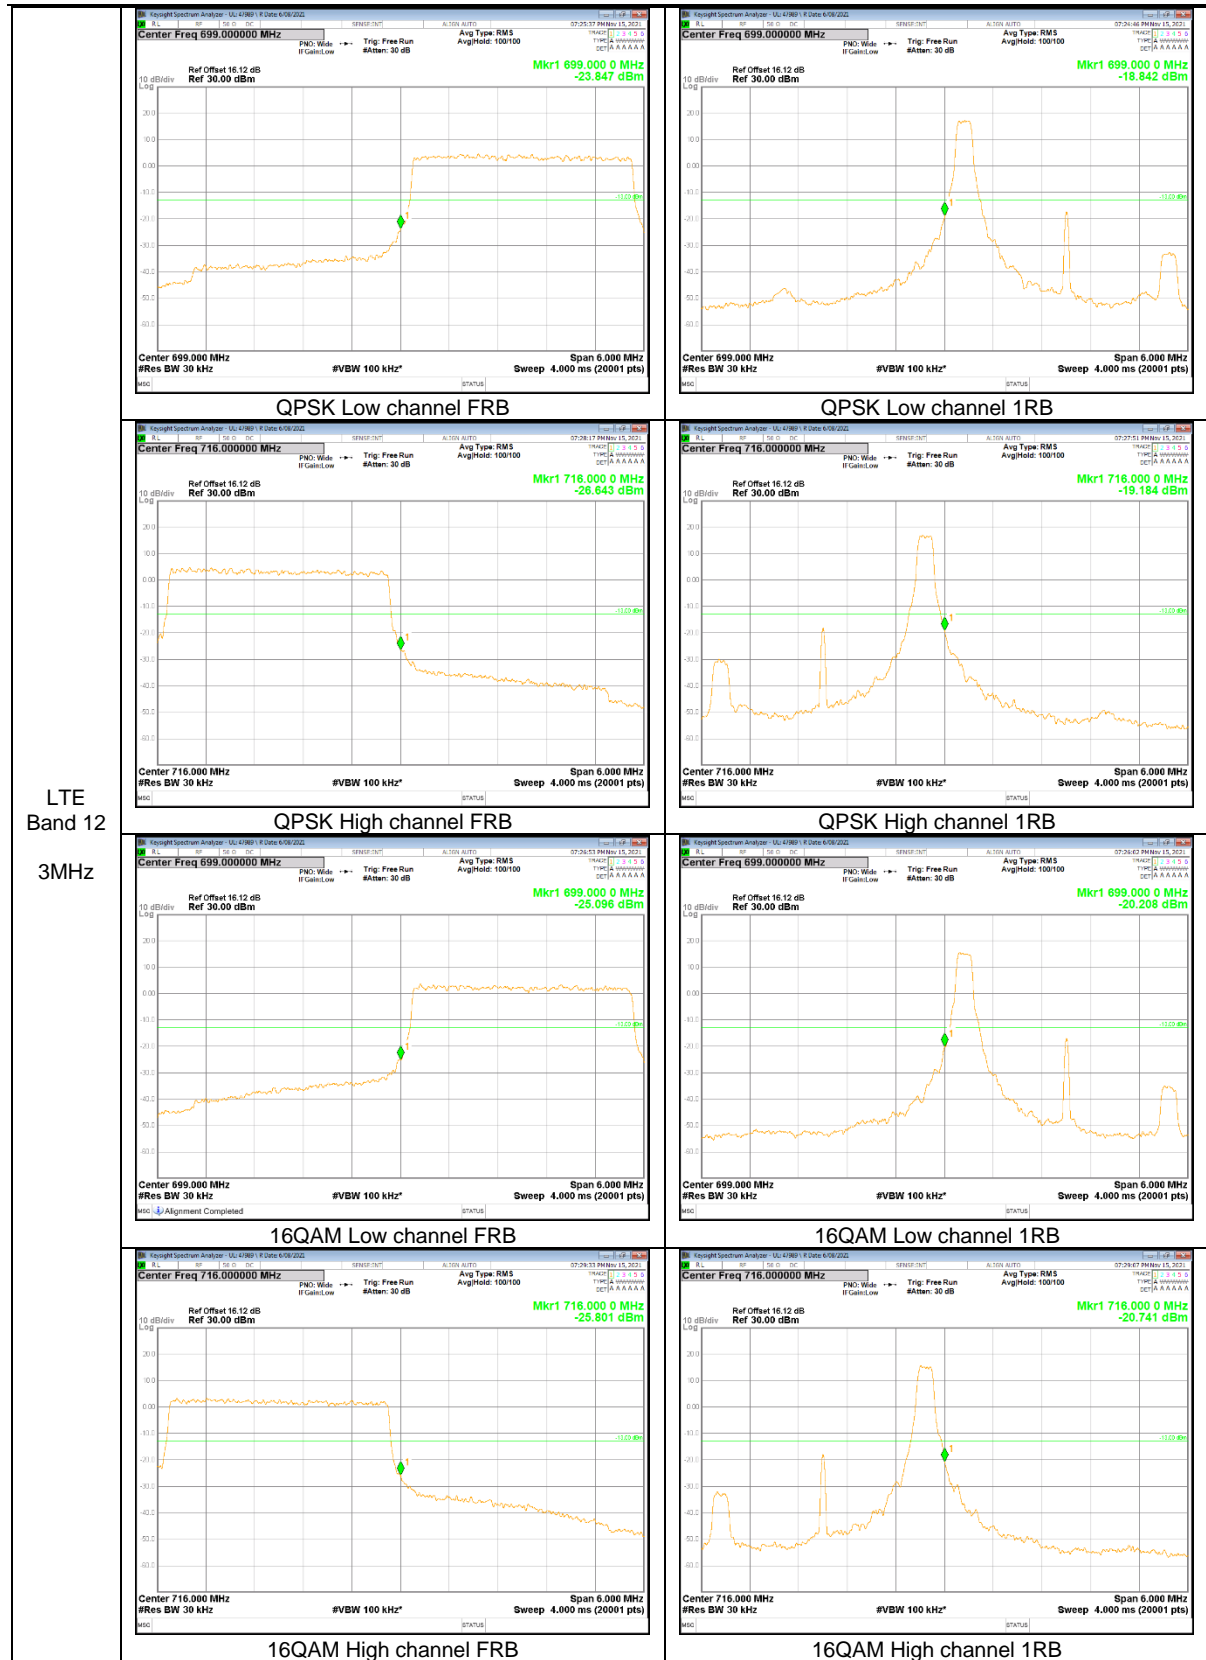

LTE
 Band 2
 1.4MHz

LTE Band 12

LTE
Band 12
10MHz

LTE
 Band 12
 5MHz

LTE Band 26 (Part 22)

LTE
 Band 26
 15MHz

LTE
 Band 26
 5MHz

LTE
 Band 26
 3MHz

LTE Band 66

LTE
 Band 66
 20MHz

LTE
 Band 66
 15MHz

LTE
 Band 66
 10MHz

LTE
 Band 66
 5MHz

LTE
 Band 66
 3MHz

LTE
 Band 66
 1.4MHz

9.2.2. EMISSION MASK RESULT

LTE Band 26 (Part 90)