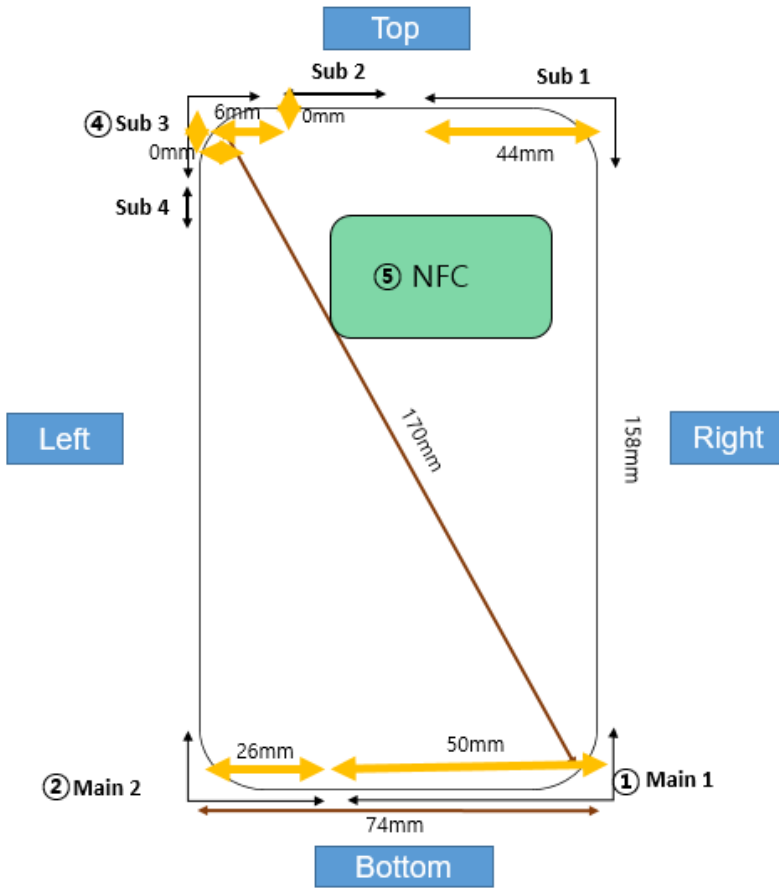

REVISION HISTORY

Revision No.	Date of Issue	Description
0	Feb. 25, 2021	Initial Release
1	Mar. 04, 2021	Revised DUT Antenna Information

- DUT Antenna Information

Front View

- ① Main1 ANT
 - GSM/GPRS/EDGE 850 Tx/Rx
 - CDMA BC0/BC10 Tx/Rx
 - WCDMA 5 Tx/Rx
 - LTE B5/12/13/14/26/71 Tx/Rx
 - NR N5/12/71 Tx/Rx
- ② Main2 ANT
 - GSM/GPRS/EDGE 1900 Tx/Rx
 - CDMA BC1 Tx/Rx
 - WCDMA 2/4 Tx/Rx
 - LTE B2/4/25/66/77/30/38/40 Tx/Rx
 - B41(PC3/PC2) Tx/Rx
 - NR N2/25/66, N41 SA only(PC3/PC2) Tx/Rx
- ③ Sub2 ANT
 - NR N41(PC3/PC2) Tx/Rx
 - BT/WLAN2.4G Tx/Rx
- ④ Sub3 ANT
 - LTE B48 Tx/Rx
 - NR 77 Tx/Rx
 - WLAN 5G Tx/Rx
- ⑤ NFC Antenna

- SAR Test SETUP PHOTOGRAPHS

1. Head
1.1 Left All

1.2 Left Touch / Left Tilt

1.3 Right All

1.4 Right Touch / Right Tilt

2. Body

2.1 Body All

2.2 Body Rear

Distance of 10 mm from the EUT

Distance of 15 mm from the EUT

2.3 Body Front

Distance of 10 mm from the EUT

Distance of 15 mm from the EUT

2.4 Body Left

Distance of 10 mm from the EUT

2.5 Body Right

3.9 Phablet SAR Test Setup Bottom

Distance of 11 mm from the EUT