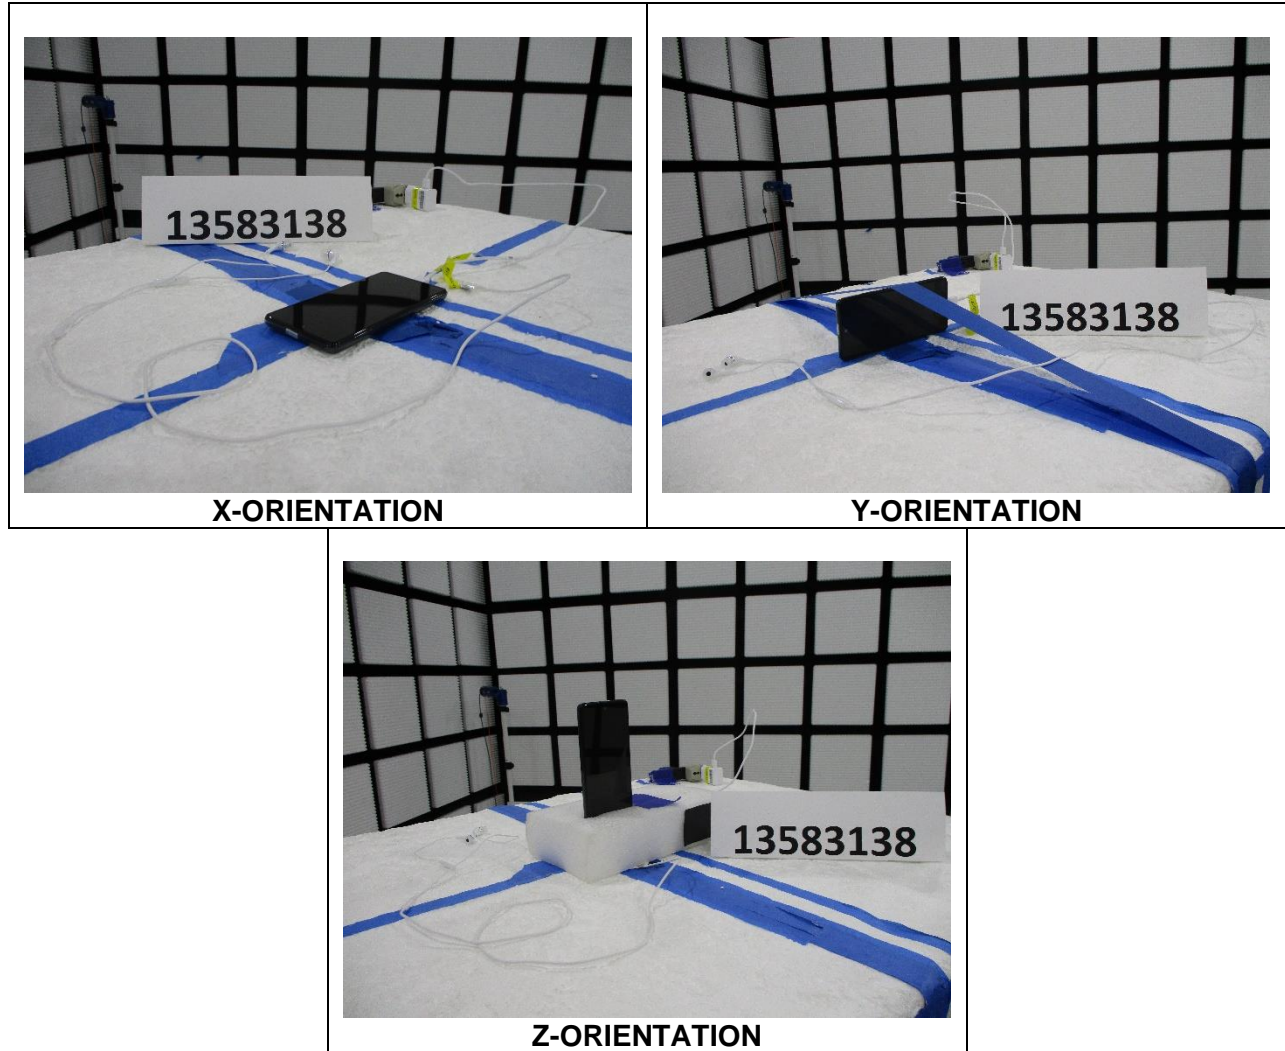

12. SETUP PHOTOS

ANTENNA PORT AND AC LINE CONDUCTED SETUP

RADIATED RF MEASUREMENT SETUP

BELOW 30MHz (FRONT)

BELOW 30MHz (BACK)

BELOW 1GHz (FRONT)

BELOW 1GHz (BACK)

ABOVE 1GHz (FRONT)

ABOVE 1GHz (BACK)

ORIENTATIONS

END OF TEST REPORT