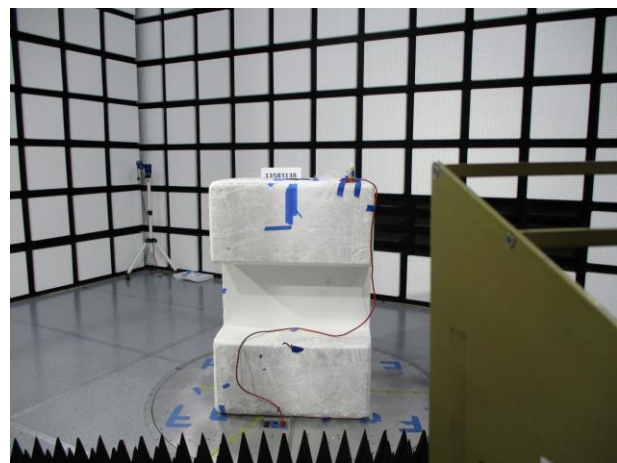

12. SETUP PHOTOS

ANTENNA PORT AND AC LINE CONDUCTED SETUP

RADIATED RF MEASUREMENT SETUP

BELOW 30MHz (FRONT)

BELOW 30MHz (BACK)

BELOW 1GHz (FRONT)

BELOW 1GHz (BACK)

ABOVE 1GHz (FRONT)