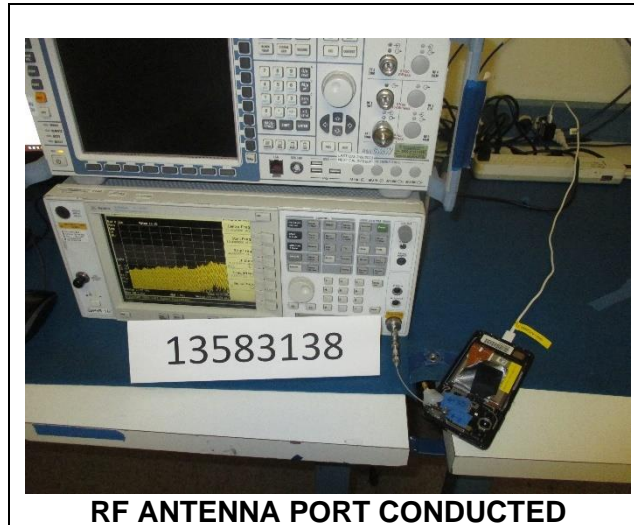

12. SETUP PHOTOS

ANTENNA PORT AND AC LINE CONDUCTED SETUP

RADIATED RF MEASUREMENT SETUP

BELOW 30MHz (FRONT)

BELOW 30MHz (BACK)

BELOW 1GHz (FRONT)

BELOW 1GHz (BACK)

ABOVE 1GHz (FRONT)