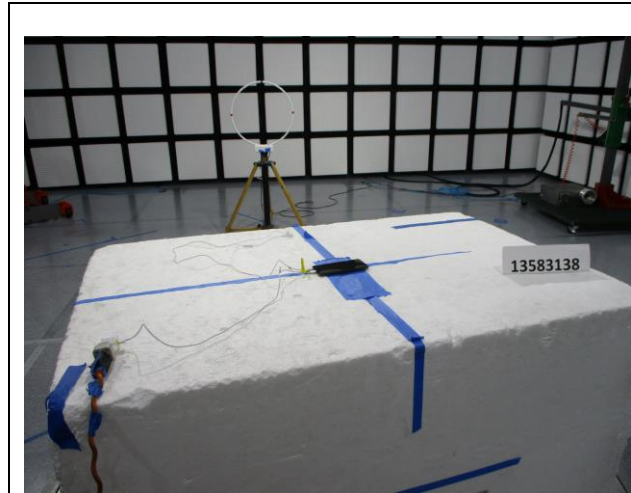

12. SETUP PHOTOS

ANTENNA PORT AND AC LINE CONDUCTED SETUP

RADIATED RF MEASUREMENT SETUP

BELOW 30MHz (FRONT)

BELOW 30MHz (BACK)

BELOW 1GHz (FRONT)

BELOW 1GHz (BACK)

ABOVE 1GHz (FRONT)