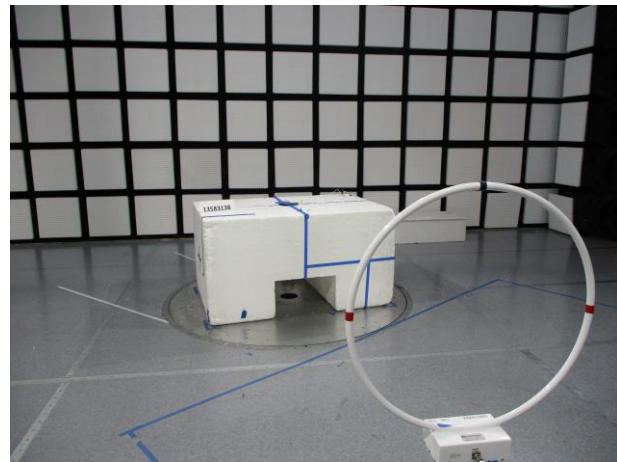

12. SETUP PHOTOS

ANTENNA PORT AND AC LINE CONDUCTED SETUP

RADIATED RF MEASUREMENT SETUP

BELOW 30MHz (FRONT)

BELOW 30MHz (BACK)

BELOW 1GHz (FRONT)

BELOW 1GHz (BACK)

ABOVE 1GHz (FRONT)

ABOVE 1GHz (BACK)

ORIENTATIONS

END OF TEST REPORT