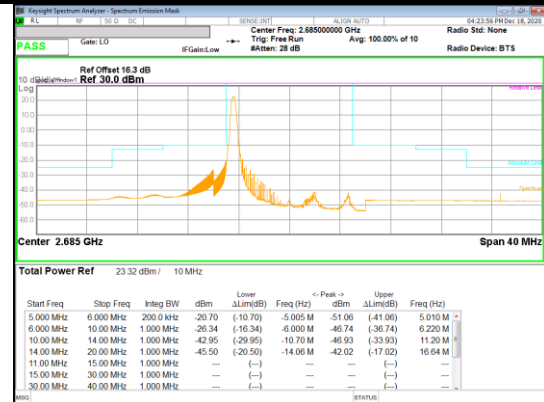

QPSK High channel 1RB_Offset Low