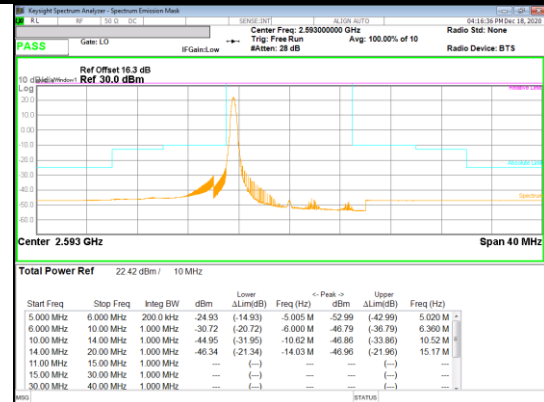

16QAM Mid channel 1RB_Offset Low