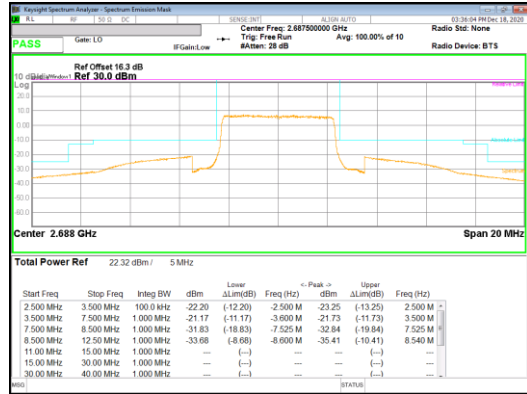

Band 41
5MHz
QPSK

QPSK High channel FRB