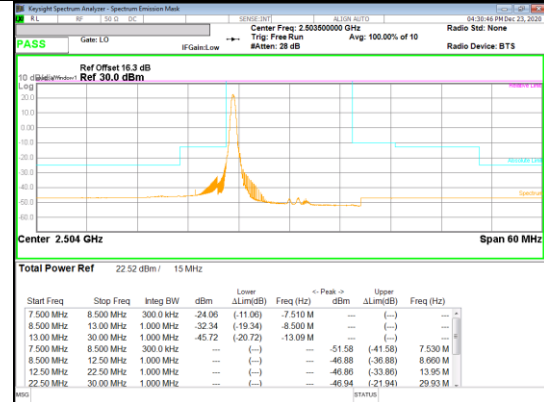

Band 41
 15MHz
 QPSK

QPSK High channel FRB

QPSK High channel 1RB_Offset Low

QPSK High channel 1RB_Offset High

Band 41
 15MHz
 16QAM

16QAM Low channel FRB

16QAM Low channel 1RB_Offset Low

16QAM Low channel 1RB_Offset High