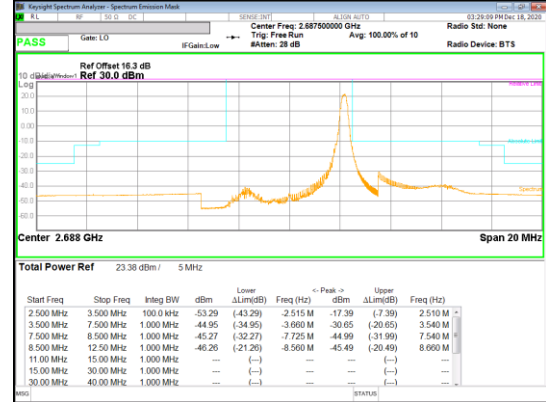

QPSK High channel 1RB_Offset High

Band 41
5MHz
16QAM