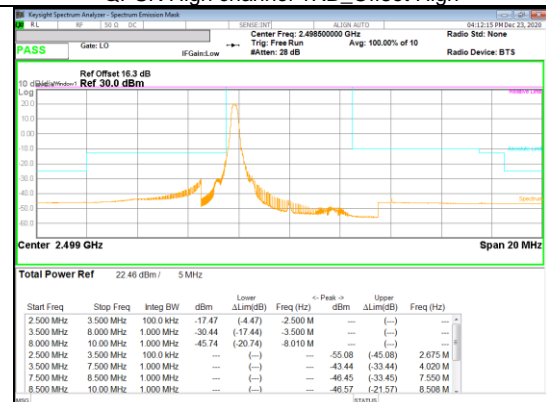

Band 41
 5MHz
 QPSK

QPSK High channel FRB

QPSK High channel 1RB_Offset Low

QPSK High channel 1RB_Offset High

Band 41
 5MHz
 16QAM

16QAM Low channel FRB

16QAM Low channel 1RB_Offset Low

16QAM Low channel 1RB_Offset High