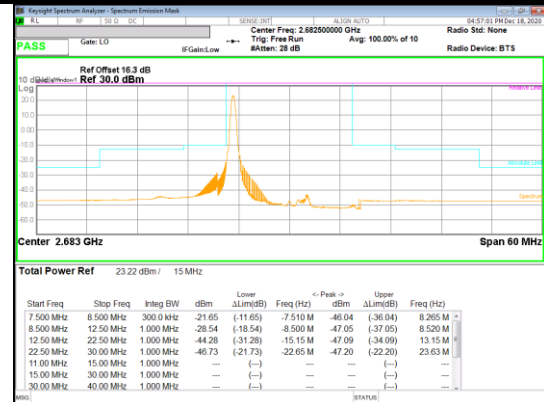

QPSK High channel 1RB_Offset Low