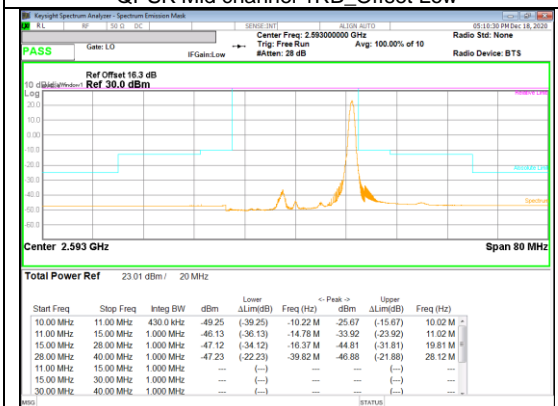

LTE Band 41

Band 41
 20MHz
 QPSK

QPSK Low channel FRB

QPSK Low channel 1RB_Offset Low

QPSK Low channel 1RB_Offset High

QPSK Mid channel 1RB_Offset Low

QPSK Mid channel FRB

QPSK Mid channel 1RB_Offset High

Band 41
 20MHz
 QPSK

QPSK High channel FRB

QPSK High channel 1RB_Offset Low

QPSK High channel 1RB_Offset High

Band 41
 20MHz
 16QAM

16QAM Low channel FRB

16QAM Low channel 1RB_Offset Low

16QAM Low channel 1RB_Offset High