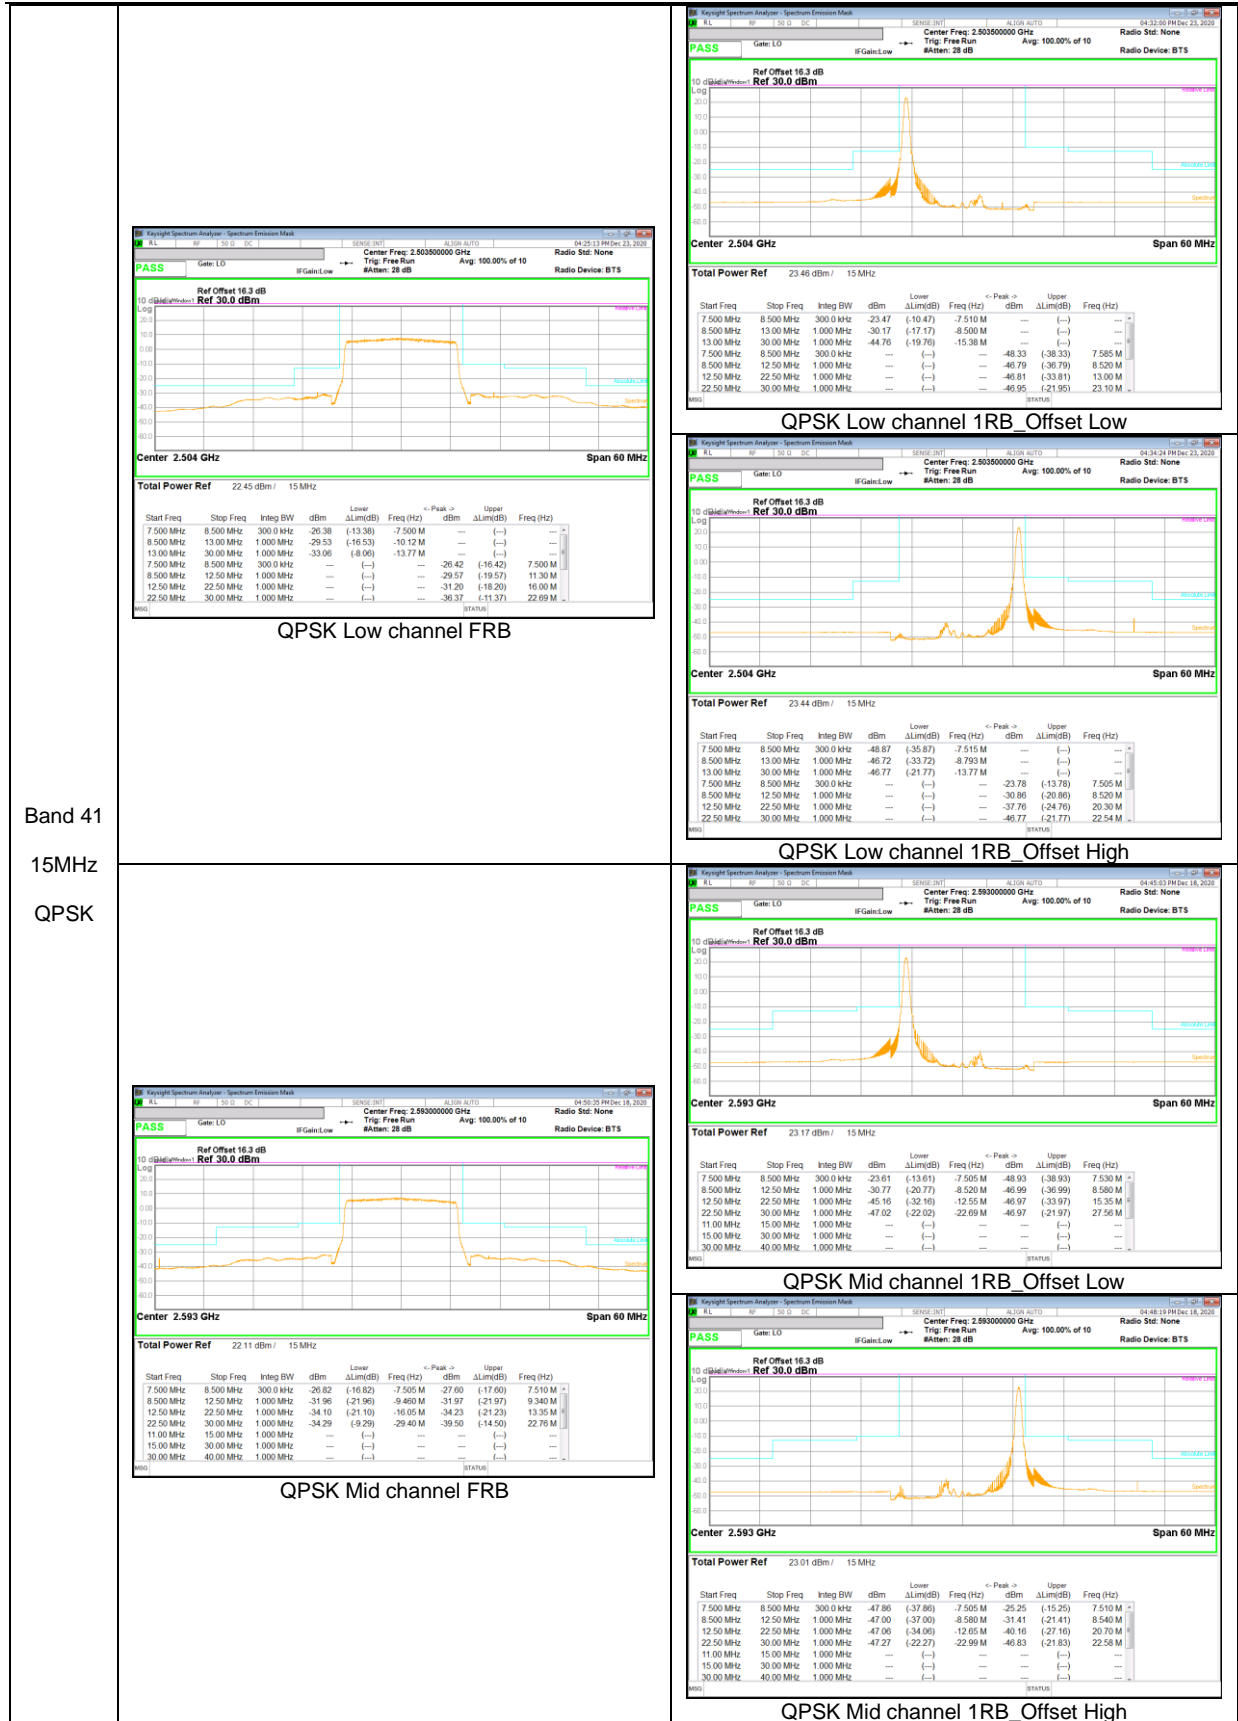

LTE Band 41

Band 41
 20MHz
 QPSK

QPSK Low channel FRB

QPSK Low channel 1RB_Offset Low

QPSK Low channel 1RB_Offset High

QPSK Mid channel 1RB_Offset Low

QPSK Mid channel FRB

QPSK Mid channel 1RB_Offset High

Band 41
 20MHz
 QPSK

QPSK High channel FRB

QPSK High channel 1RB_Offset Low

QPSK High channel 1RB_Offset High

Band 41
 20MHz
 16QAM

16QAM Low channel FRB

16QAM Low channel 1RB_Offset Low

16QAM Low channel 1RB_Offset High

Band 41
 15MHz
 QPSK

QPSK High channel FRB

QPSK High channel 1RB_Offset Low

QPSK High channel 1RB_Offset High

Band 41
 15MHz
 16QAM

16QAM Low channel FRB

16QAM Low channel 1RB_Offset Low

16QAM Low channel 1RB_Offset High