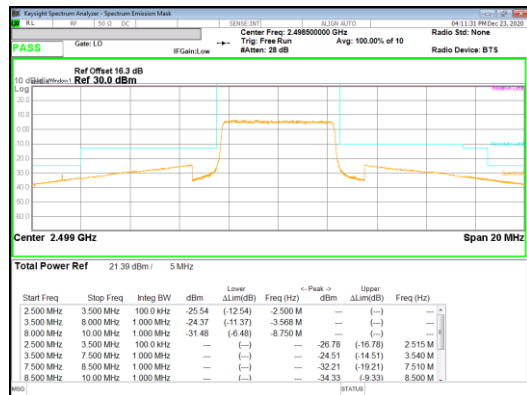

Band 41
 5MHz
 QPSK

QPSK High channel FRB

QPSK High channel 1RB_Offset Low

QPSK High channel 1RB_Offset High

Band 41
 5MHz
 16QAM

16QAM Low channel FRB

16QAM Low channel 1RB_Offset Low

16QAM Low channel 1RB_Offset High