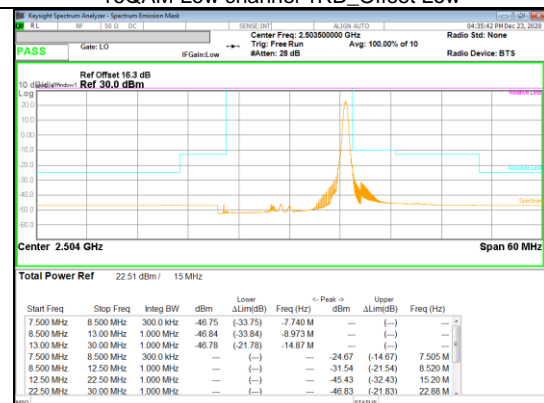

Band 41
 15MHz
 QPSK

QPSK High channel FRB

QPSK High channel 1RB_Offset Low

QPSK High channel 1RB_Offset High

Band 41
 15MHz
 16QAM

16QAM Low channel FRB

16QAM Low channel 1RB_Offset Low

16QAM Low channel 1RB_Offset High