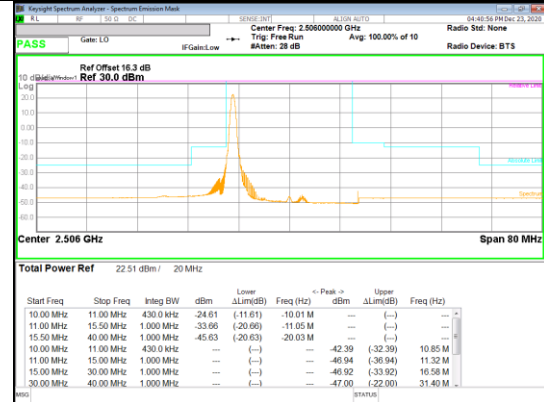

Band 41
 20MHz
 QPSK

QPSK High channel FRB

QPSK High channel 1RB_Offset Low

QPSK High channel 1RB_Offset High

Band 41
 20MHz
 16QAM

16QAM Low channel FRB

16QAM Low channel 1RB_Offset Low

16QAM Low channel 1RB_Offset High