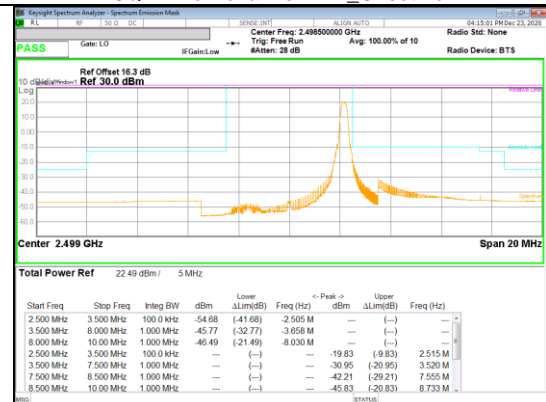

Band 41
 5MHz
 QPSK

QPSK High channel FRB

QPSK High channel 1RB_Offset Low

QPSK High channel 1RB_Offset High

Band 41
 5MHz
 16QAM

16QAM Low channel FRB

16QAM Low channel 1RB_Offset Low

16QAM Low channel 1RB_Offset High