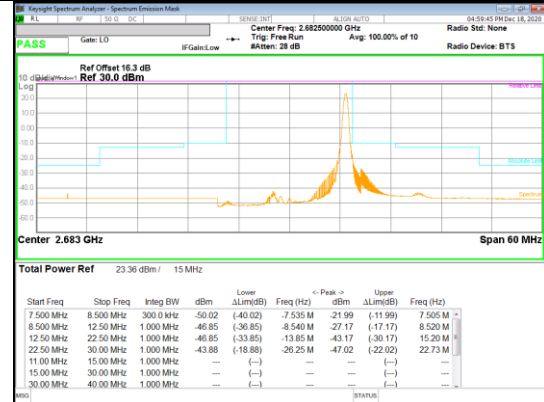

QPSK High channel 1RB_Offset High

Band 41
15MHz
16QAM