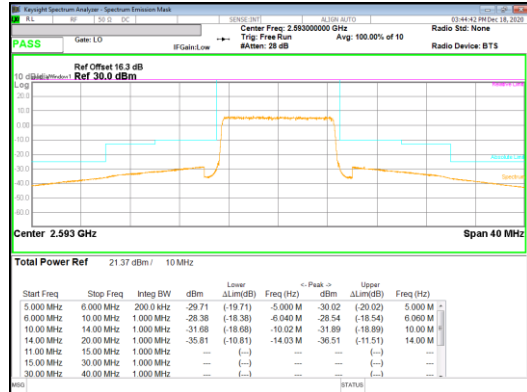

Band 41
10MHz
16QAM

16QAM Mid channel FRB