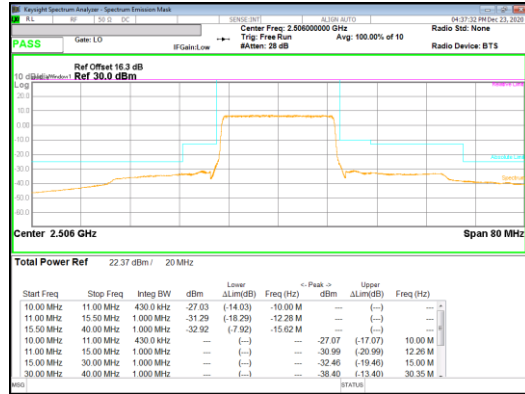

LTE Band 41

Band 41
 20MHz
 QPSK

QPSK Low channel FRB

QPSK Low channel 1RB_Offset Low

QPSK Low channel 1RB_Offset High

QPSK Mid channel 1RB_Offset Low

QPSK Mid channel FRB

QPSK Mid channel 1RB_Offset High

Band 41
 20MHz
 QPSK

QPSK High channel FRB

QPSK High channel 1RB_Offset Low

QPSK High channel 1RB_Offset High

Band 41
 20MHz
 16QAM

16QAM Low channel FRB

16QAM Low channel 1RB_Offset Low

16QAM Low channel 1RB_Offset High