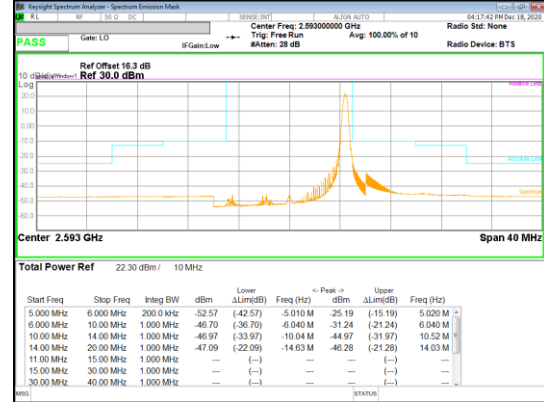

16QAM Low channel 1RB_Offset High

Band 41
 10MHz
 16QAM

16QAM Mid channel FRB

16QAM Mid channel 1RB_Offset Low

16QAM Mid channel 1RB_Offset High

16QAM High channel 1RB_Offset Low

16QAM High channel 1RB_Offset High