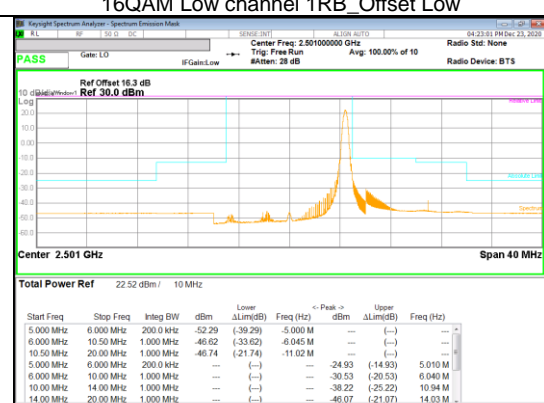

Band 41
 15MHz
 16QAM

Band 41
 10MHz
 QPSK

QPSK High channel FRB

QPSK High channel 1RB_Offset Low

QPSK High channel 1RB_Offset High

Band 41
 10MHz
 16QAM

16QAM Low channel FRB

16QAM Low channel 1RB_Offset Low

16QAM Low channel 1RB_Offset High

Band 41
 10MHz
 16QAM

16QAM Mid channel FRB

16QAM Mid channel 1RB_Offset Low

16QAM Mid channel 1RB_Offset High

16QAM High channel 1RB_Offset Low

16QAM High channel 1RB_Offset High