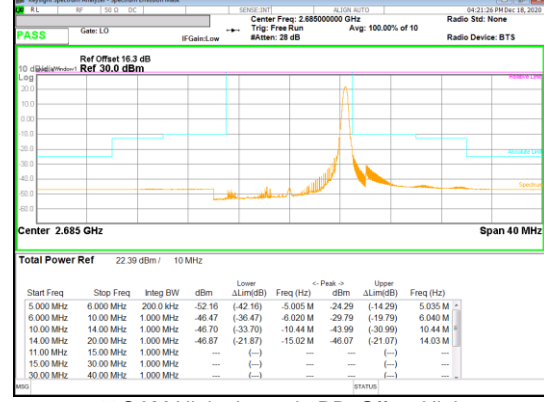

16QAM Low channel 1RB_Offset High

Band 41
 10MHz
 16QAM

16QAM Mid channel FRB

16QAM Mid channel 1RB_Offset Low

16QAM Mid channel 1RB_Offset High

16QAM High channel 1RB_Offset Low

16QAM High channel 1RB_Offset High