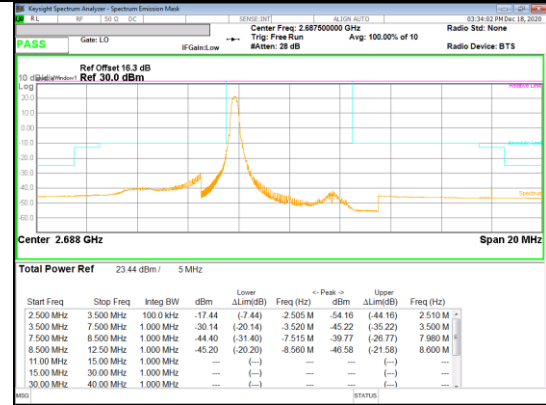

QPSK High channel 1RB_Offset Low