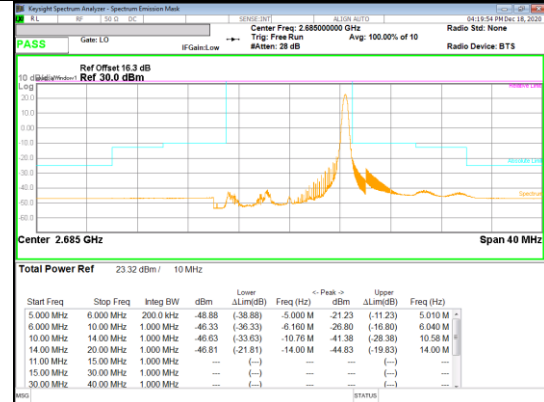

Band 41
 15MHz
 16QAM

Band 41
 10MHz
 QPSK

QPSK High channel FRB

QPSK High channel 1RB_Offset Low

QPSK High channel 1RB_Offset High

Band 41
 10MHz
 16QAM

16QAM Low channel FRB

16QAM Low channel 1RB_Offset Low