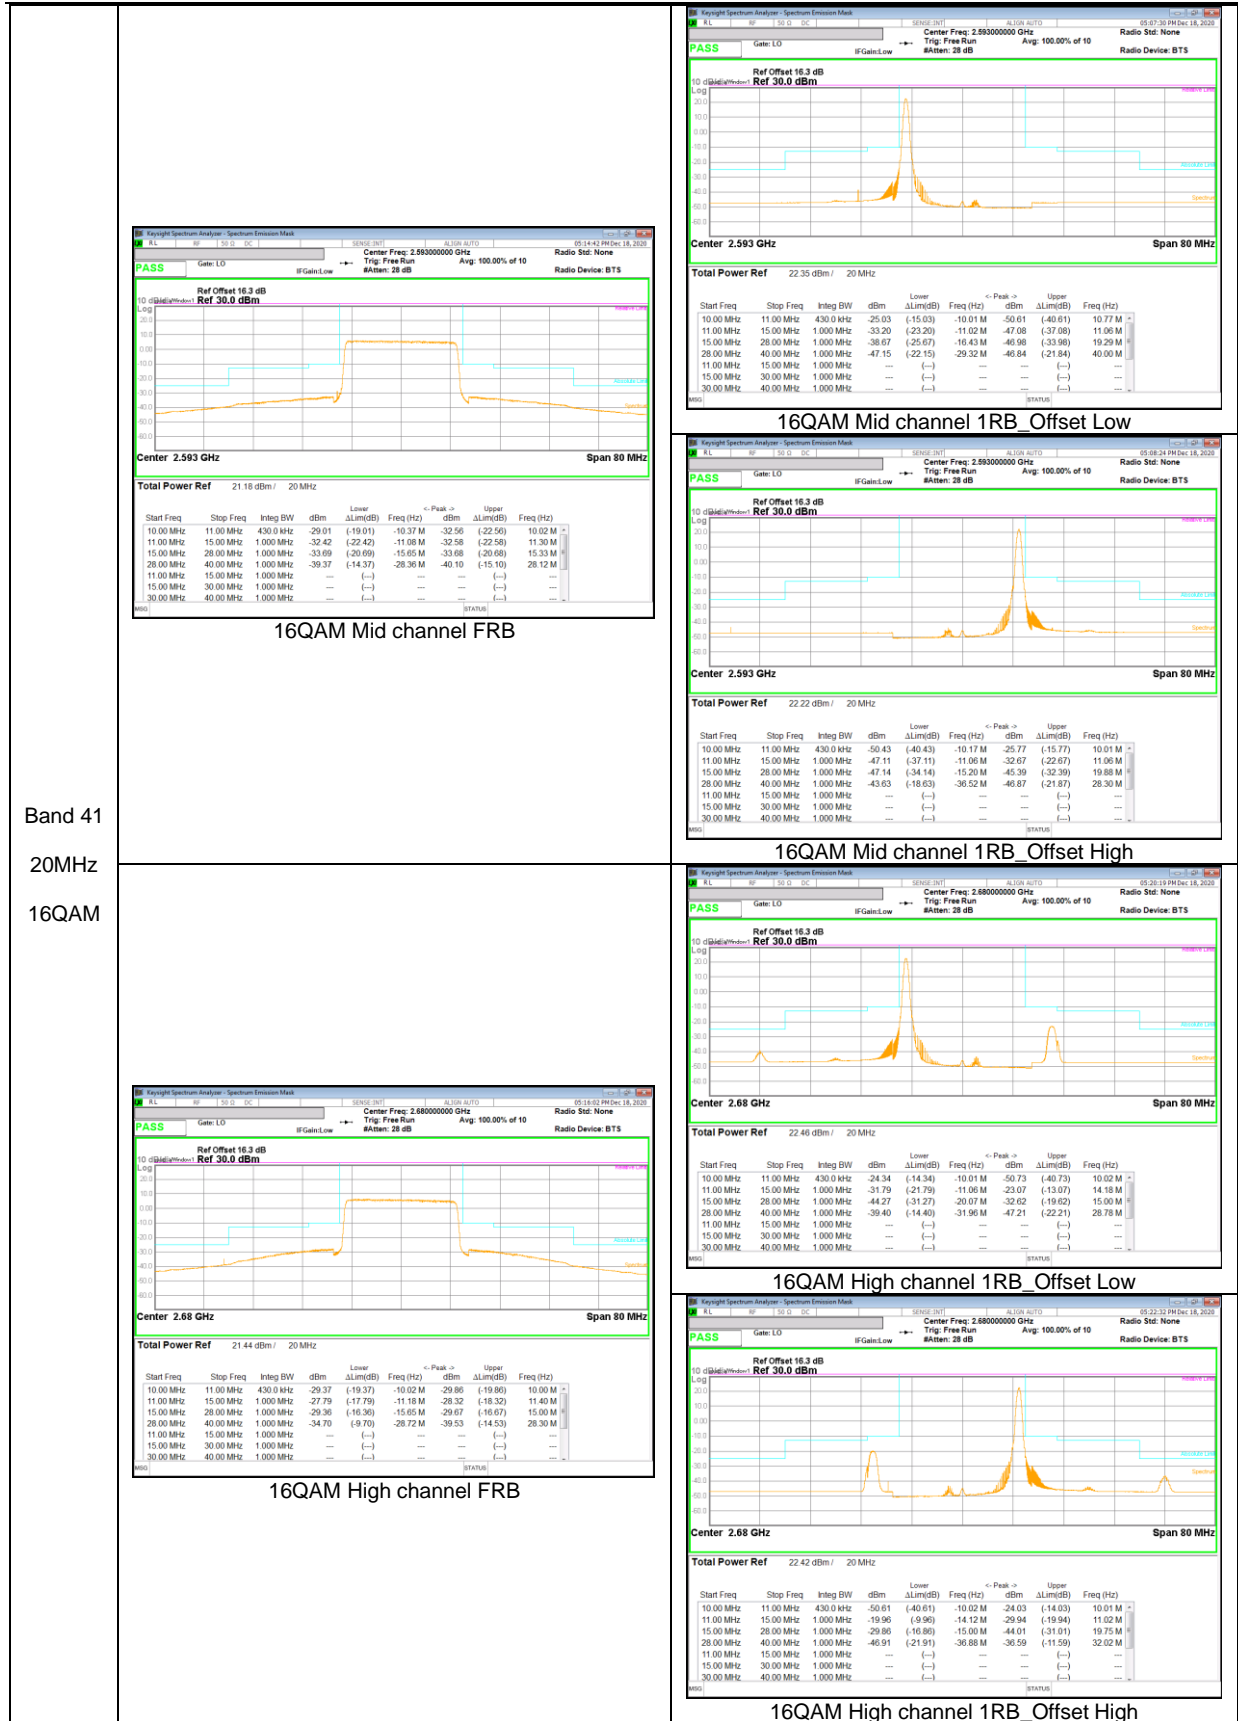

LTE Band 41

Band 41
 20MHz
 QPSK

QPSK Low channel FRB

QPSK Low channel 1RB_Offset Low

QPSK Low channel 1RB_Offset High

QPSK Mid channel 1RB_Offset Low

QPSK Mid channel FRB

QPSK Mid channel 1RB_Offset High

Band 41
 20MHz
 QPSK

QPSK High channel FRB

QPSK High channel 1RB_Offset Low

QPSK High channel 1RB_Offset High

Band 41
 20MHz
 16QAM

16QAM Low channel FRB

16QAM Low channel 1RB_Offset Low

16QAM Low channel 1RB_Offset High

Band 41
 15MHz
 QPSK

QPSK High channel FRB

QPSK High channel 1RB_Offset Low

QPSK High channel 1RB_Offset High

Band 41
 15MHz
 16QAM

16QAM Low channel FRB

16QAM Low channel 1RB_Offset Low

16QAM Low channel 1RB_Offset High