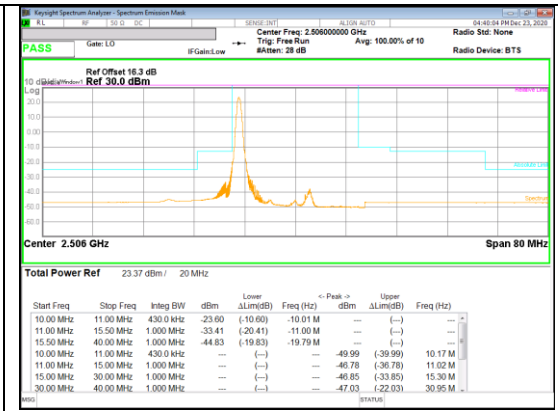

LTE Band 41

Band 41
 20MHz
 QPSK

QPSK Low channel FRB

QPSK Low channel 1RB_Offset Low

QPSK Low channel 1RB_Offset High

QPSK Mid channel 1RB_Offset Low

QPSK Mid channel FRB

QPSK Mid channel 1RB_Offset High

Band 41
 20MHz
 QPSK

QPSK High channel FRB

QPSK High channel 1RB_Offset Low

QPSK High channel 1RB_Offset High

Band 41
 20MHz
 16QAM

16QAM Low channel FRB

16QAM Low channel 1RB_Offset Low

16QAM Low channel 1RB_Offset High