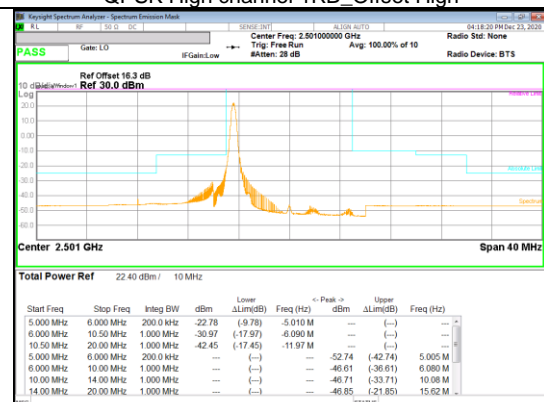

Band 41
 15MHz
 16QAM

Band 41
 10MHz
 QPSK

QPSK High channel FRB

QPSK High channel 1RB_Offset Low

QPSK High channel 1RB_Offset High

Band 41
 10MHz
 16QAM

16QAM Low channel FRB

16QAM Low channel 1RB_Offset Low