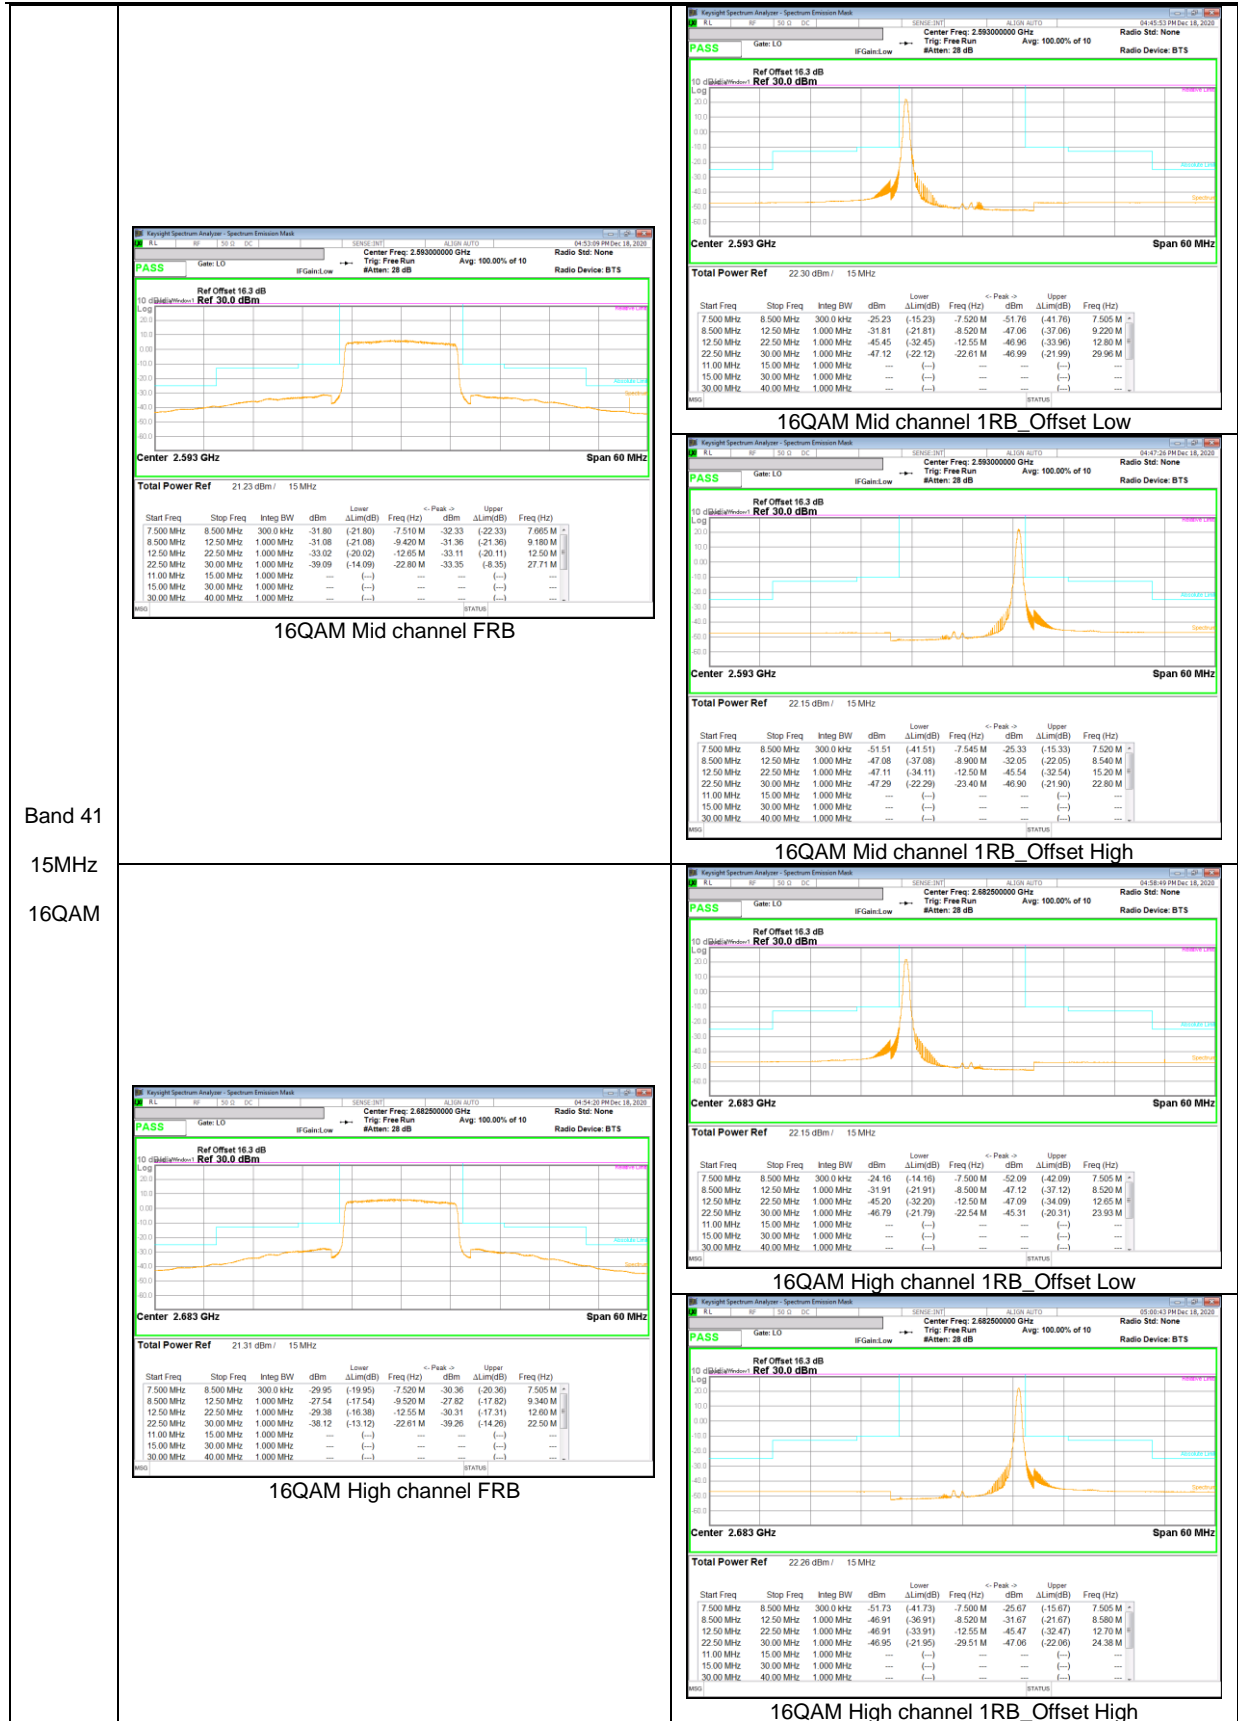

LTE Band 41

Band 41
 20MHz
 QPSK

QPSK Low channel FRB

QPSK Low channel 1RB_Offset Low

QPSK Low channel 1RB_Offset High

QPSK Mid channel 1RB_Offset Low

QPSK Mid channel FRB

QPSK Mid channel 1RB_Offset High

Band 41
 20MHz
 QPSK

QPSK High channel FRB

QPSK High channel 1RB_Offset Low

QPSK High channel 1RB_Offset High

Band 41
 20MHz
 16QAM

16QAM Low channel FRB

16QAM Low channel 1RB_Offset Low

16QAM Low channel 1RB_Offset High

Band 41
 15MHz
 QPSK

QPSK High channel FRB

QPSK High channel 1RB_Offset Low

QPSK High channel 1RB_Offset High

Band 41
 15MHz
 16QAM

16QAM Low channel FRB

16QAM Low channel 1RB_Offset Low

16QAM Low channel 1RB_Offset High

Band 41
 15MHz
 16QAM

Band 41
 10MHz
 QPSK

QPSK High channel FRB

QPSK High channel 1RB_Offset Low

QPSK High channel 1RB_Offset High

Band 41
 10MHz
 16QAM

16QAM Low channel FRB

16QAM Low channel 1RB_Offset Low