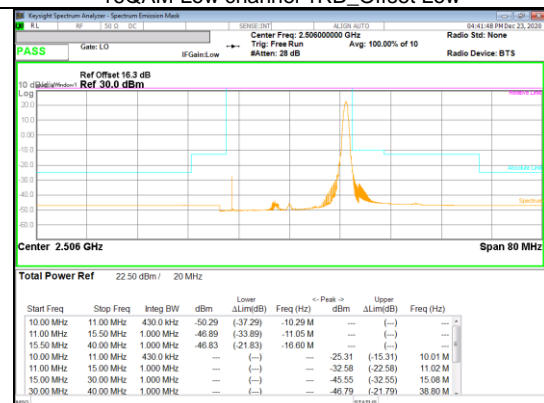

Band 41
 20MHz
 QPSK

QPSK High channel FRB

QPSK High channel 1RB_Offset Low

QPSK High channel 1RB_Offset High

Band 41
 20MHz
 16QAM

16QAM Low channel FRB

16QAM Low channel 1RB_Offset Low

16QAM Low channel 1RB_Offset High