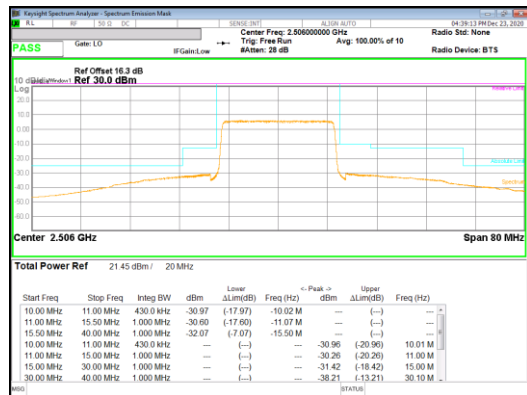

Band 41
 20MHz
 QPSK

QPSK High channel FRB

QPSK High channel 1RB_Offset Low

QPSK High channel 1RB_Offset High

Band 41
 20MHz
 16QAM

16QAM Low channel FRB

16QAM Low channel 1RB_Offset Low

16QAM Low channel 1RB_Offset High