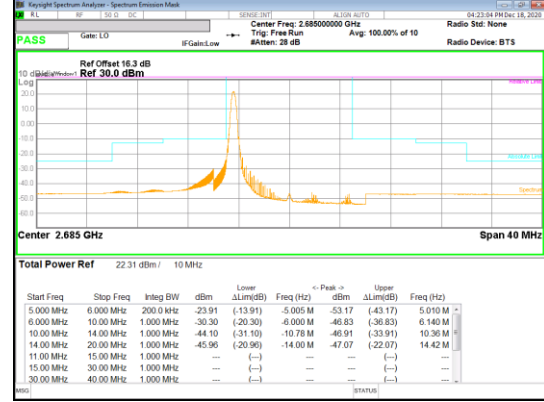

16QAM Low channel 1RB_Offset High

Band 41
 10MHz
 16QAM

16QAM Mid channel FRB

16QAM Mid channel 1RB_Offset Low

16QAM Mid channel 1RB_Offset High

16QAM High channel 1RB_Offset Low

16QAM High channel 1RB_Offset High