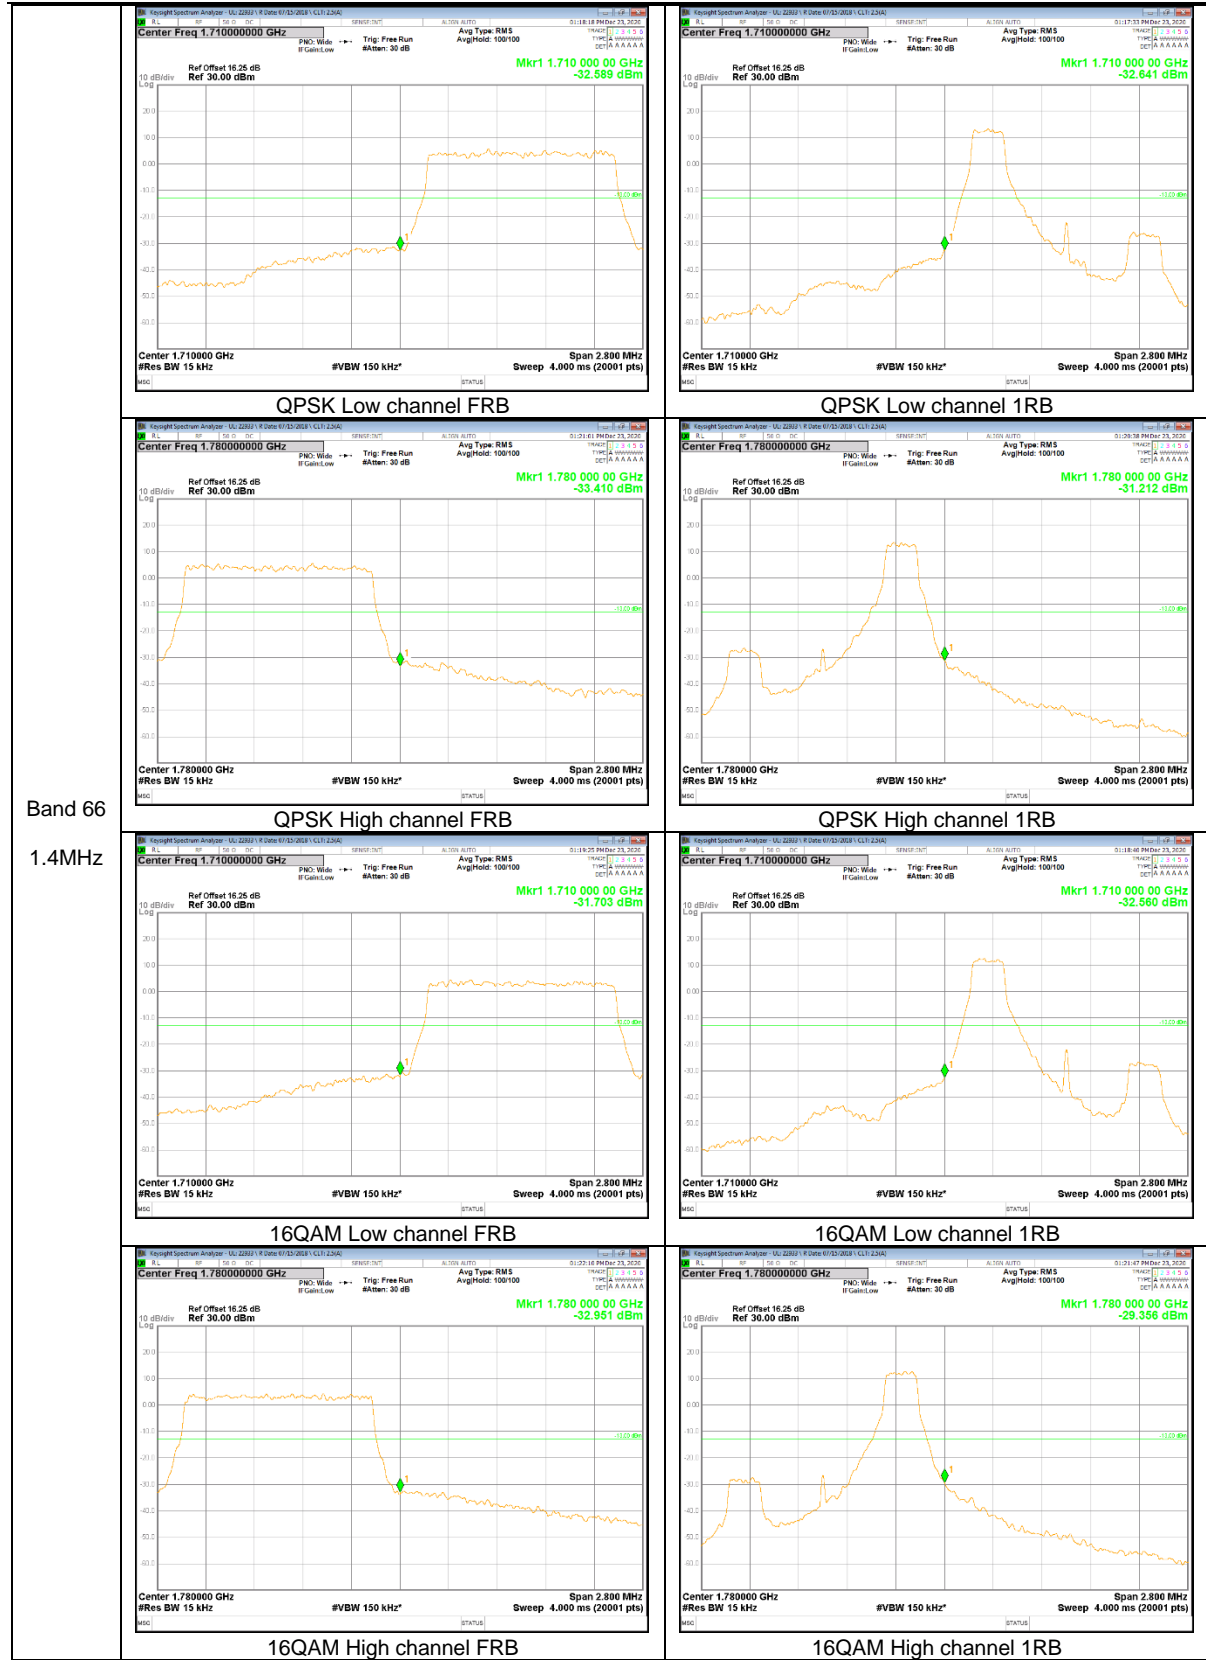

Band 66
 15MHz

Band 66
5MHz

Band 66
 3MHz

Band 66
 1.4MHz

9.2.2. EMISSION MASK RESULT

LTE Band 26

Band 26
 10MHz

QPSK Mid channel FRB

QPSK Mid channel 1RB (Offset 0)

QPSK Mid channel 1RB (Offset 49)

16QAM Mid channel 1RB (Offset 0)

16QAM Mid channel FRB

16QAM Mid channel 1RB (Offset 49)

Band 26
 3MHz

Band 26
 1.4MHz

LTE Band 26 (Straddle)

Band 26
 10MHz

Band 26
5MHz