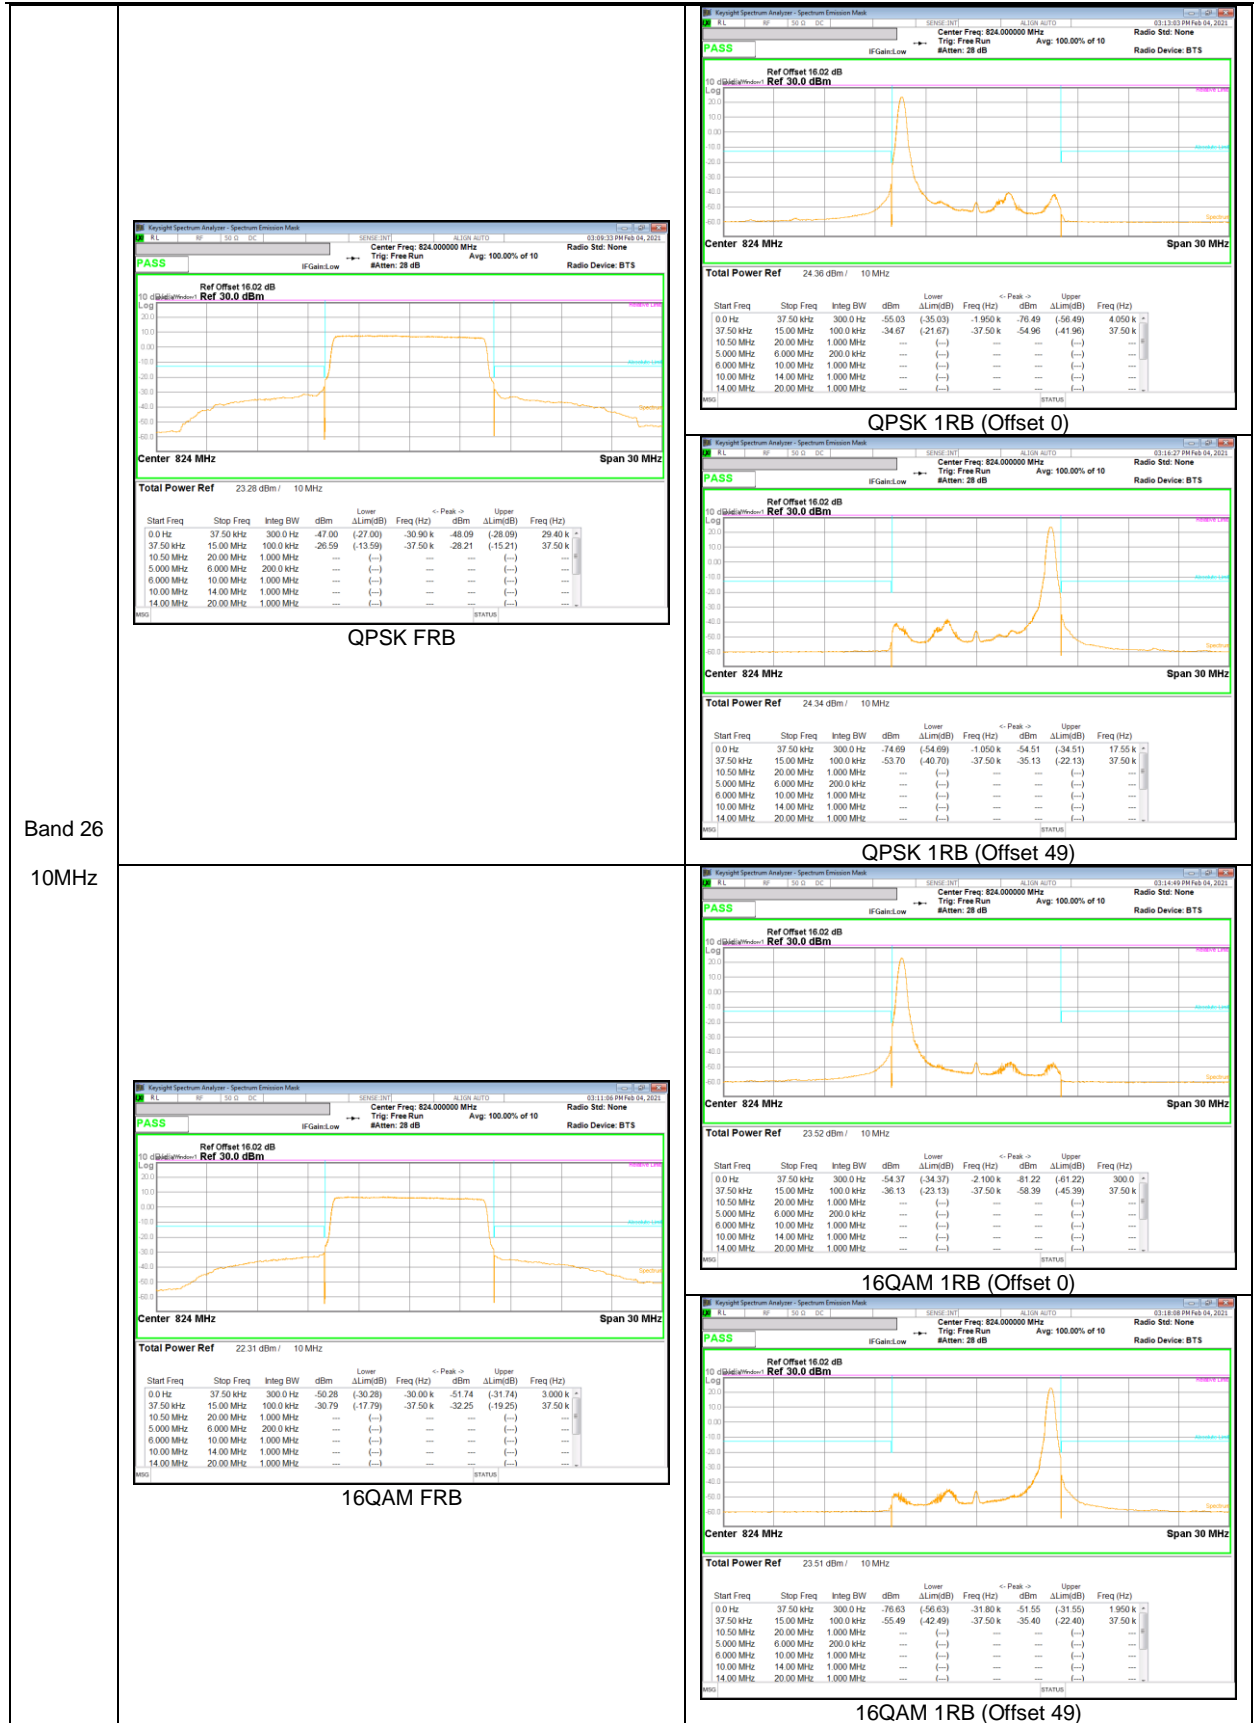

Band 66
 15MHz

Band 66
5MHz

Band 66
 3MHz

Band 66
 1.4MHz

9.2.2. EMISSION MASK RESULT

LTE Band 26

Band 26
 10MHz

QPSK Mid channel FRB

QPSK Mid channel 1RB (Offset 0)

QPSK Mid channel 1RB (Offset 49)

16QAM Mid channel 1RB (Offset 0)

16QAM Mid channel FRB

16QAM Mid channel 1RB (Offset 49)

Band 26
 3MHz

Band 26
 1.4MHz

LTE Band 26 (Straddle)

Band 26
 10MHz

Band 26
5MHz