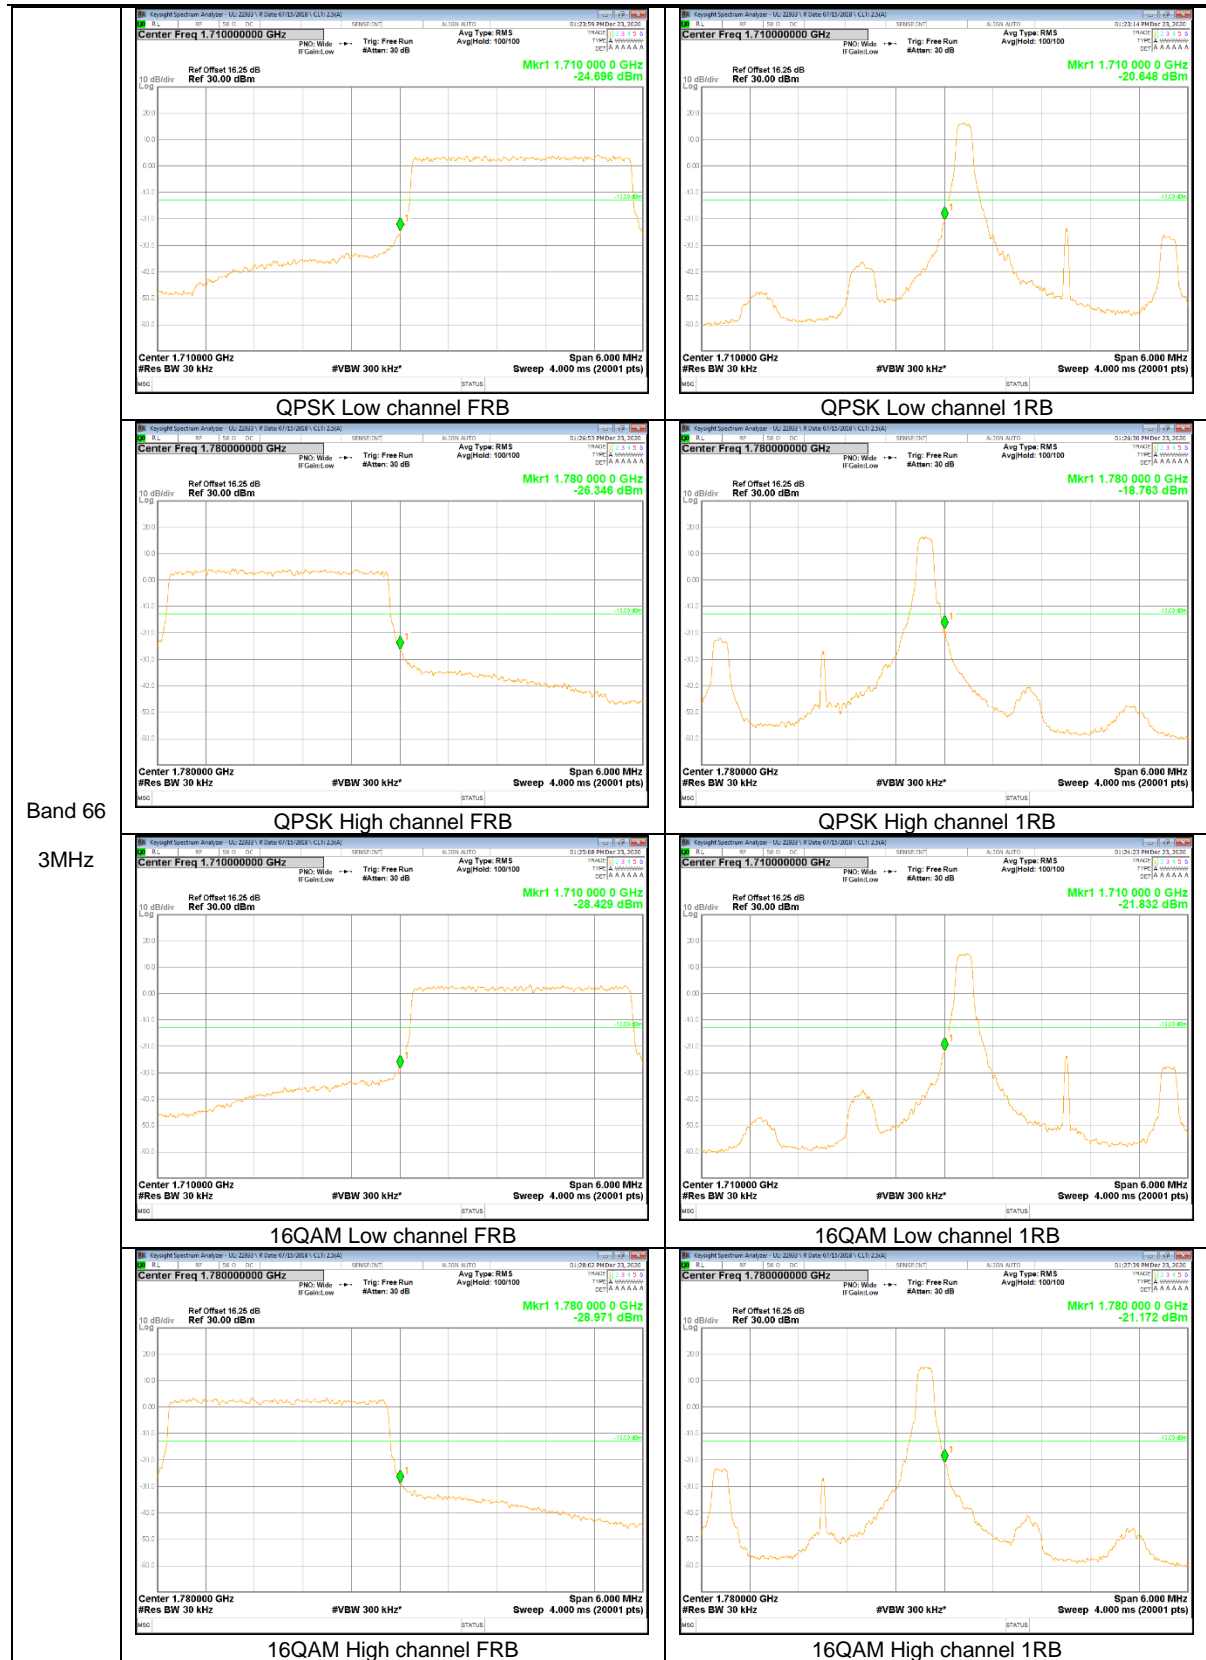

Band 66
 15MHz

Band 66
5MHz

Band 66
 3MHz

Band 66
 1.4MHz

9.2.2. EMISSION MASK RESULT

LTE Band 26

Band 26
 10MHz

QPSK Mid channel FRB

QPSK Mid channel 1RB (Offset 0)

QPSK Mid channel 1RB (Offset 49)

16QAM Mid channel 1RB (Offset 0)

16QAM Mid channel FRB

16QAM Mid channel 1RB (Offset 49)

Band 26
 3MHz

Band 26
 1.4MHz

LTE Band 26 (Straddle)

Band 26
 10MHz

Band 26
5MHz