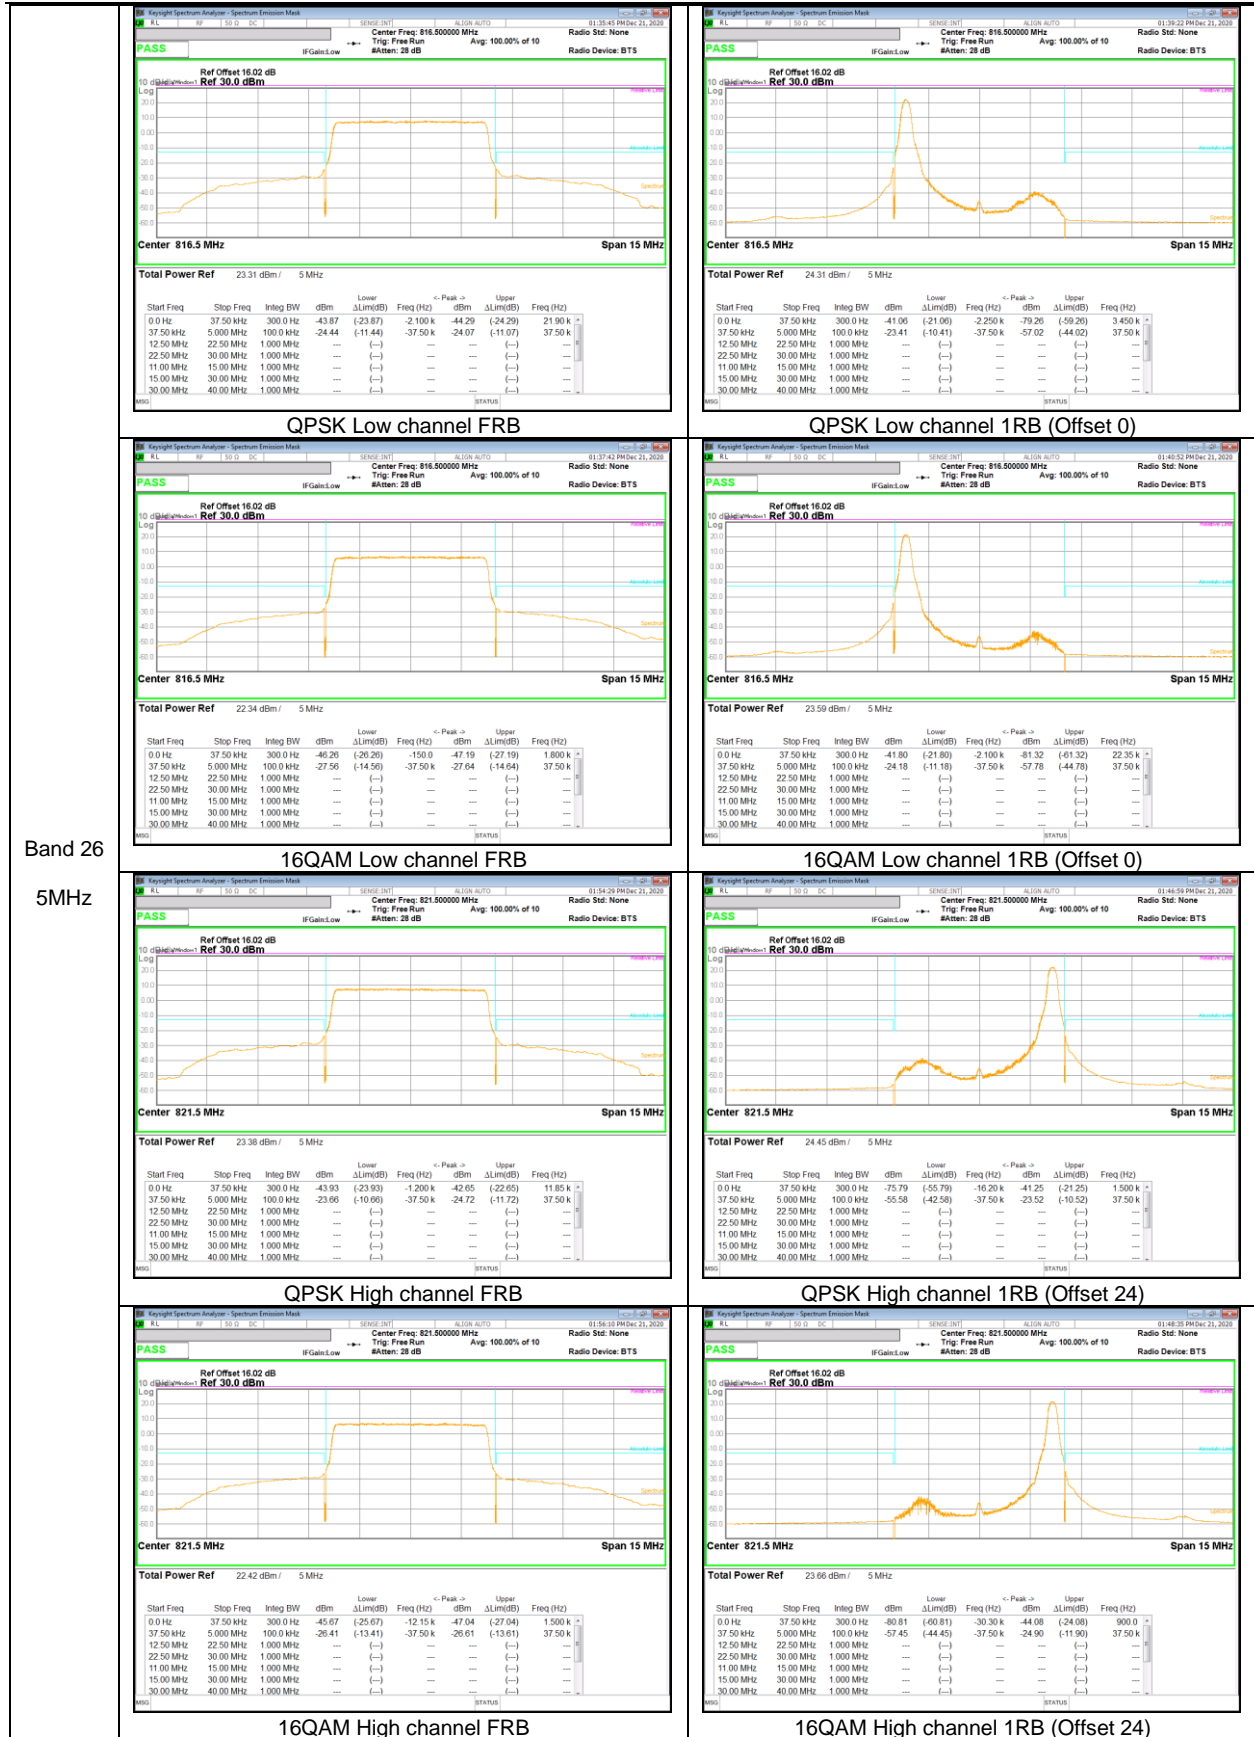

Band 66
 15MHz

Band 66
5MHz

Band 66
 3MHz

Band 66
 1.4MHz

9.2.2. EMISSION MASK RESULT

LTE Band 26

Band 26
 10MHz

QPSK Mid channel FRB

QPSK Mid channel 1RB (Offset 0)

QPSK Mid channel 1RB (Offset 49)

16QAM Mid channel 1RB (Offset 0)

16QAM Mid channel FRB

16QAM Mid channel 1RB (Offset 49)

Band 26
 3MHz

Band 26
 1.4MHz

LTE Band 26 (Straddle)

Band 26
 10MHz

Band 26
5MHz