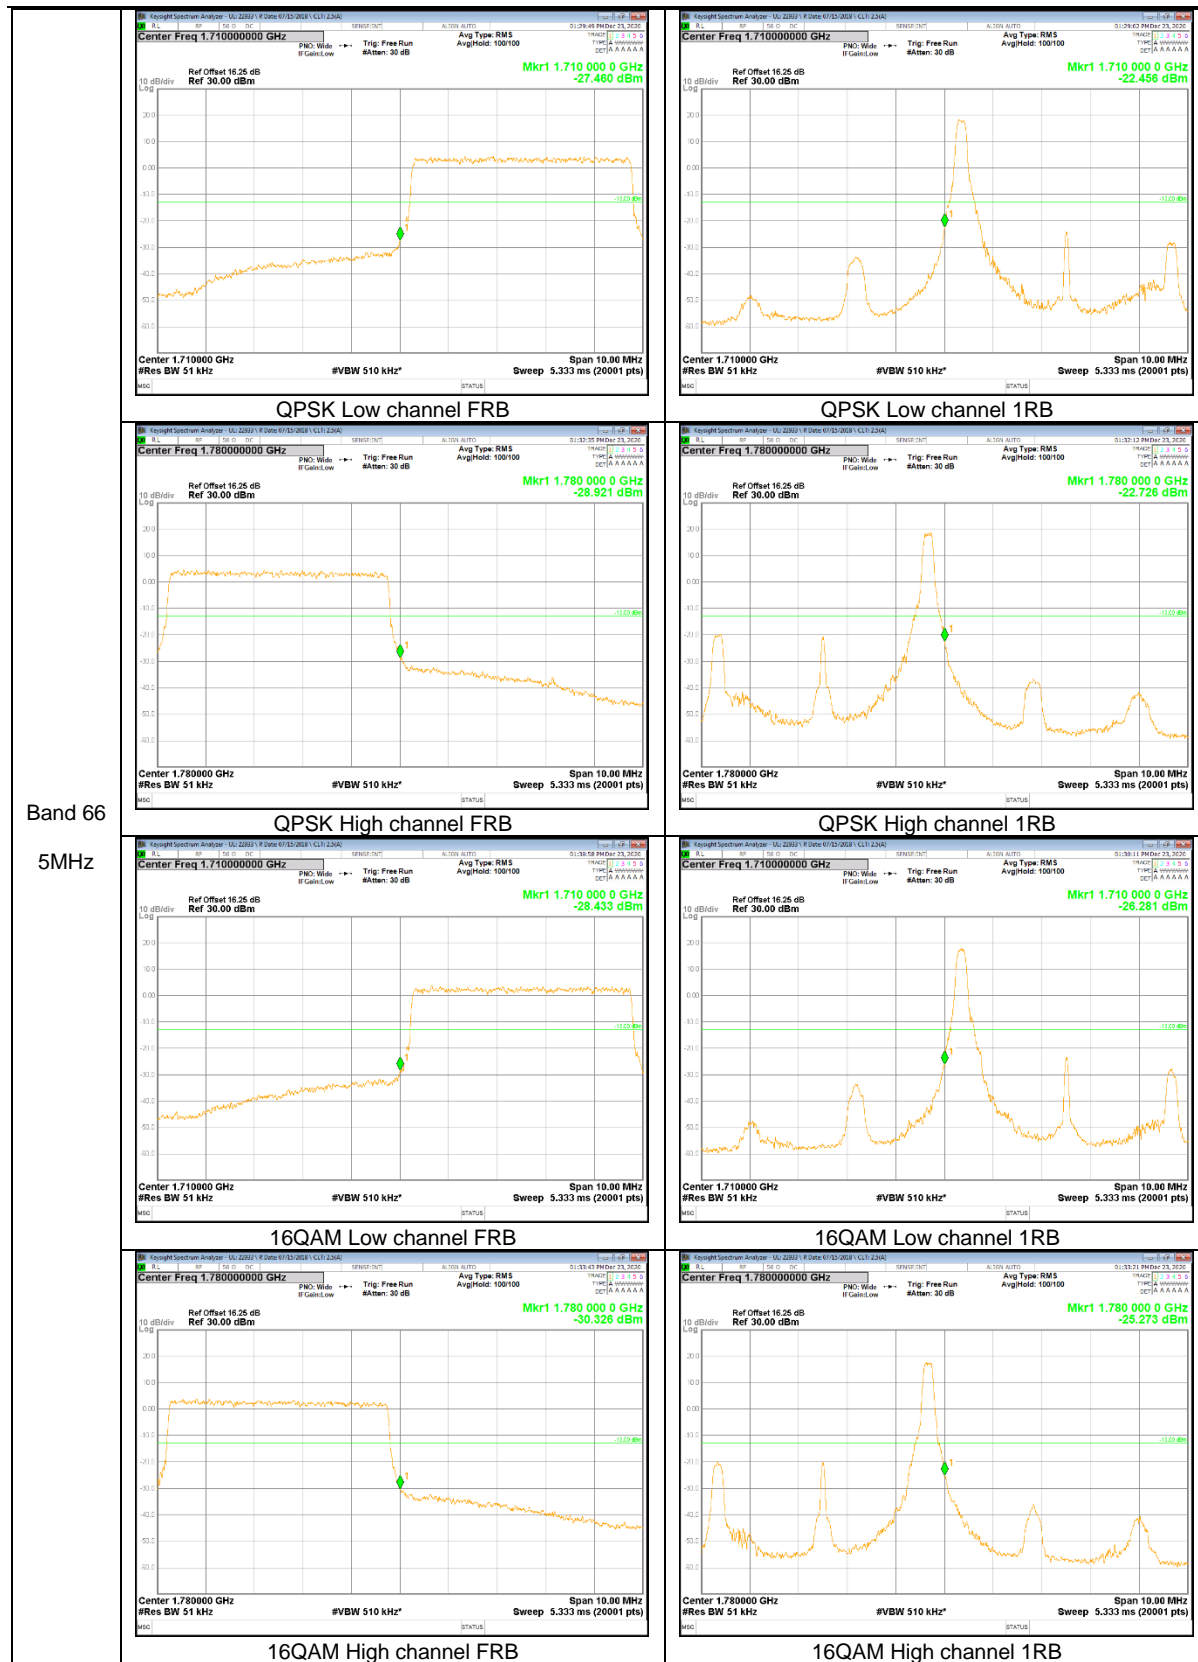

Band 66
 15MHz

Band 66
5MHz

Band 66
 3MHz

Band 66
 1.4MHz

9.2.2. EMISSION MASK RESULT

LTE Band 26

Band 26
 10MHz

QPSK Mid channel FRB

QPSK Mid channel 1RB (Offset 0)

QPSK Mid channel 1RB (Offset 49)

16QAM Mid channel 1RB (Offset 0)

16QAM Mid channel FRB

16QAM Mid channel 1RB (Offset 49)

Band 26
 3MHz

Band 26
 1.4MHz

LTE Band 26 (Straddle)

Band 26
 10MHz

Band 26
5MHz