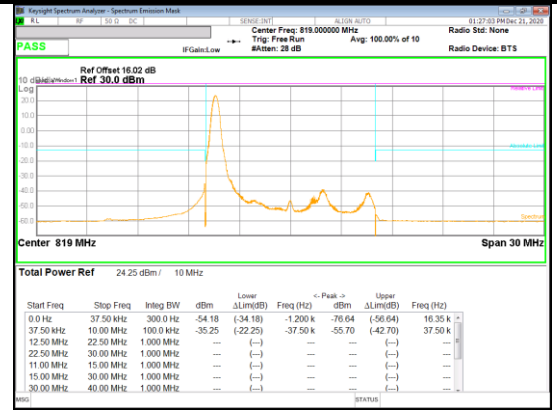

Band 66
 15MHz

Band 66
5MHz

Band 66
 3MHz

Band 66
 1.4MHz

9.2.2. EMISSION MASK RESULT

LTE Band 26

Band 26
 10MHz

QPSK Mid channel FRB

QPSK Mid channel 1RB (Offset 0)

QPSK Mid channel 1RB (Offset 49)

16QAM Mid channel 1RB (Offset 0)

16QAM Mid channel FRB

16QAM Mid channel 1RB (Offset 49)

Band 26
 3MHz

Band 26
 1.4MHz

LTE Band 26 (Straddle)