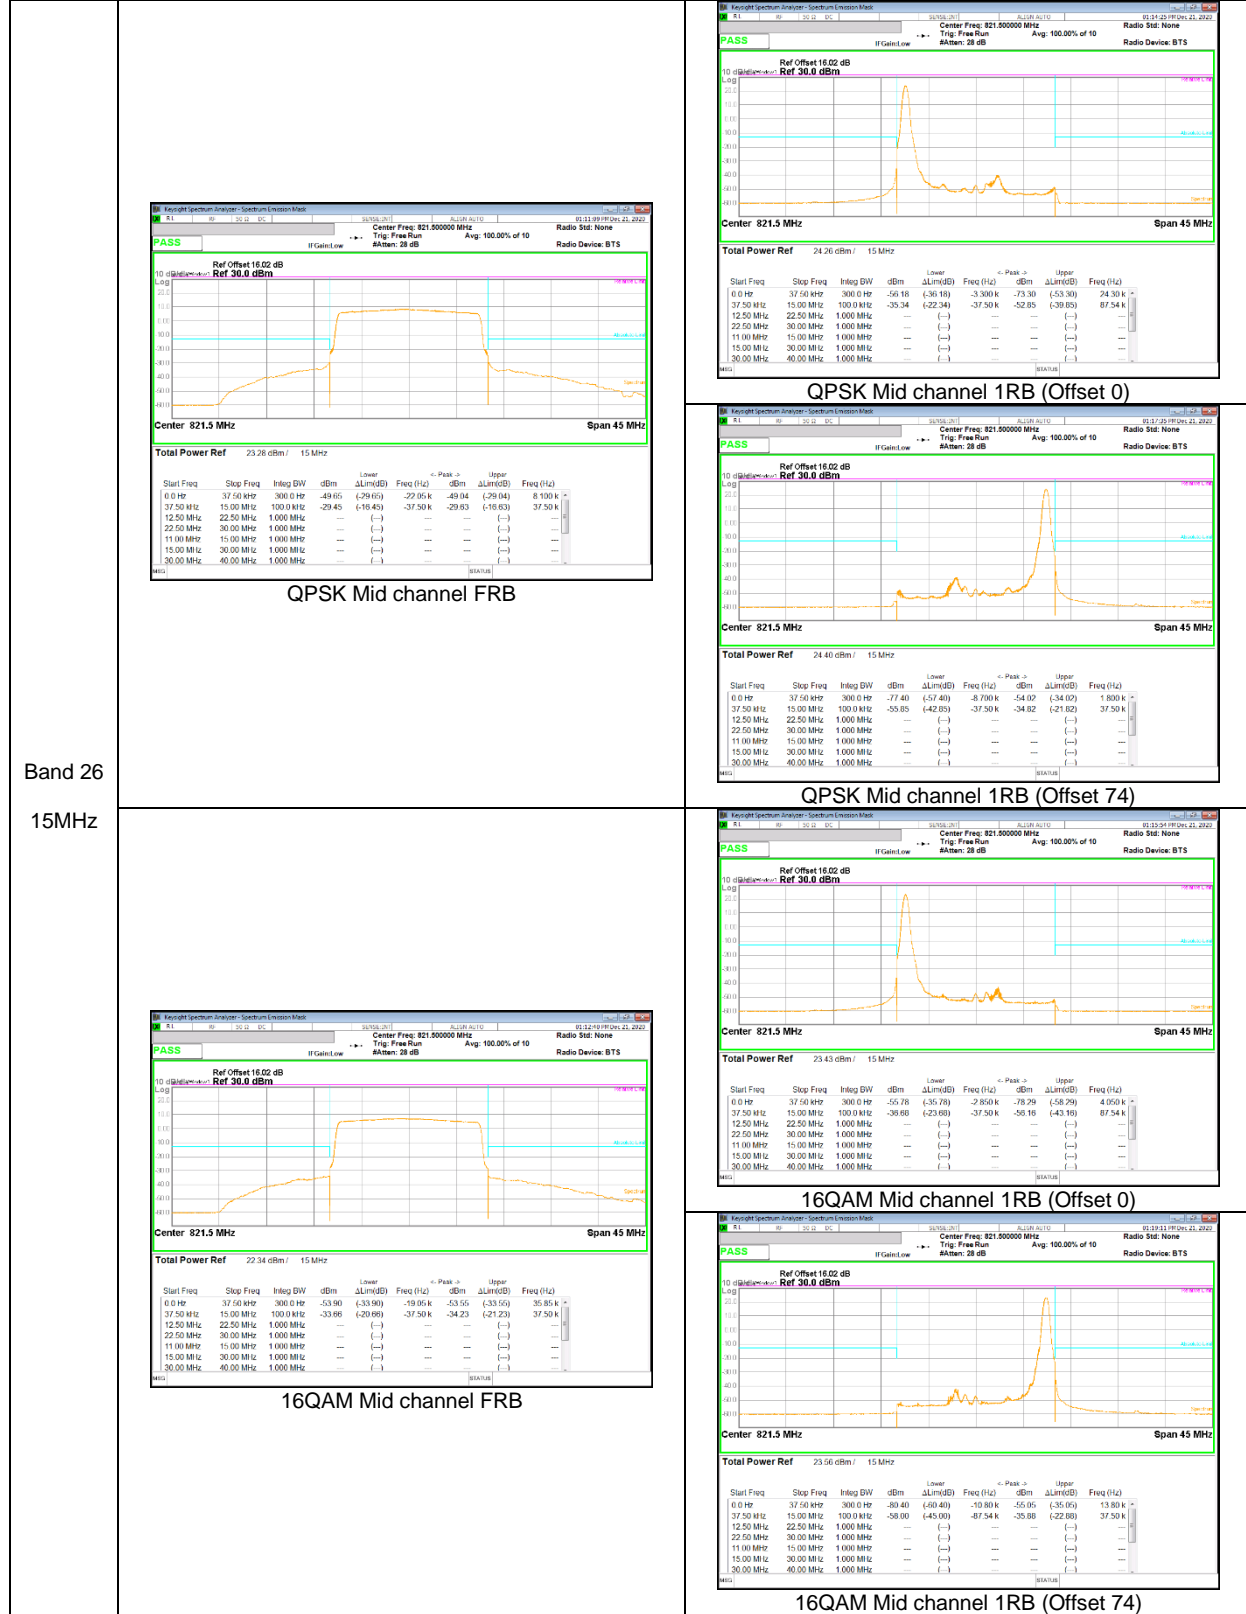

Band 66
 15MHz

Band 66
5MHz

Band 66
 3MHz

Band 66
 1.4MHz

9.2.2. EMISSION MASK RESULT

LTE Band 26

Band 26
 10MHz

QPSK Mid channel FRB

QPSK Mid channel 1RB (Offset 0)

QPSK Mid channel 1RB (Offset 49)

16QAM Mid channel 1RB (Offset 0)

16QAM Mid channel FRB

16QAM Mid channel 1RB (Offset 49)

Band 26
 3MHz

Band 26
 1.4MHz

LTE Band 26 (Straddle)

Band 26
 10MHz

Band 26
5MHz