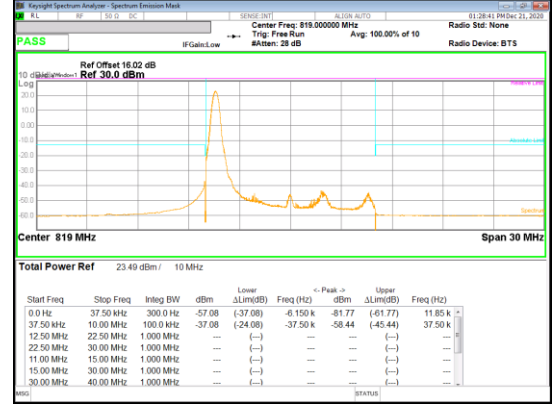

Band 66
 15MHz

Band 66
5MHz

Band 66
 3MHz

Band 66
 1.4MHz

9.2.2. EMISSION MASK RESULT

LTE Band 26

Band 26
 10MHz

QPSK Mid channel FRB

QPSK Mid channel 1RB (Offset 0)

QPSK Mid channel 1RB (Offset 49)

16QAM Mid channel 1RB (Offset 0)

16QAM Mid channel FRB

16QAM Mid channel 1RB (Offset 49)

Band 26
 3MHz

Band 26
 1.4MHz

LTE Band 26 (Straddle)