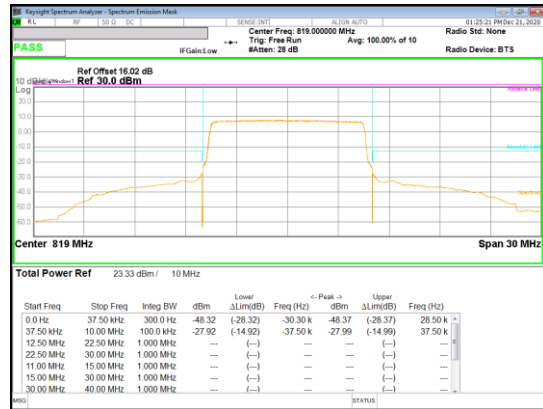

Band 66
 15MHz

Band 66
5MHz

Band 66
 3MHz

Band 66
 1.4MHz

9.2.2. EMISSION MASK RESULT

LTE Band 26

Band 26
 10MHz

QPSK Mid channel FRB

QPSK Mid channel 1RB (Offset 0)

QPSK Mid channel 1RB (Offset 49)

16QAM Mid channel 1RB (Offset 0)

16QAM Mid channel FRB

16QAM Mid channel 1RB (Offset 49)

Band 26
 3MHz

Band 26
 1.4MHz

LTE Band 26 (Straddle)