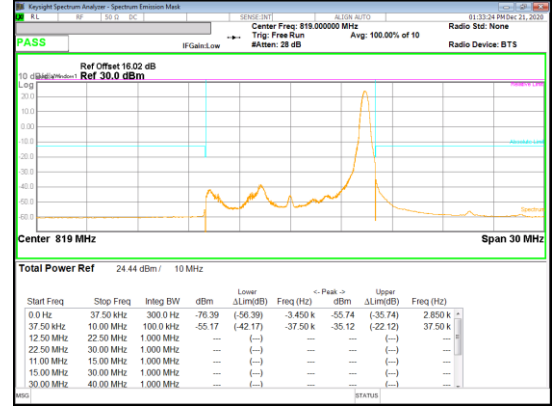

Band 66
 15MHz

Band 66
5MHz

Band 66
 3MHz

Band 66
 1.4MHz

9.2.2. EMISSION MASK RESULT

LTE Band 26

Band 26
 10MHz

QPSK Mid channel FRB

QPSK Mid channel 1RB (Offset 0)

QPSK Mid channel 1RB (Offset 49)

16QAM Mid channel 1RB (Offset 0)

16QAM Mid channel FRB

16QAM Mid channel 1RB (Offset 49)

Band 26
 3MHz

Band 26
 1.4MHz

LTE Band 26 (Straddle)