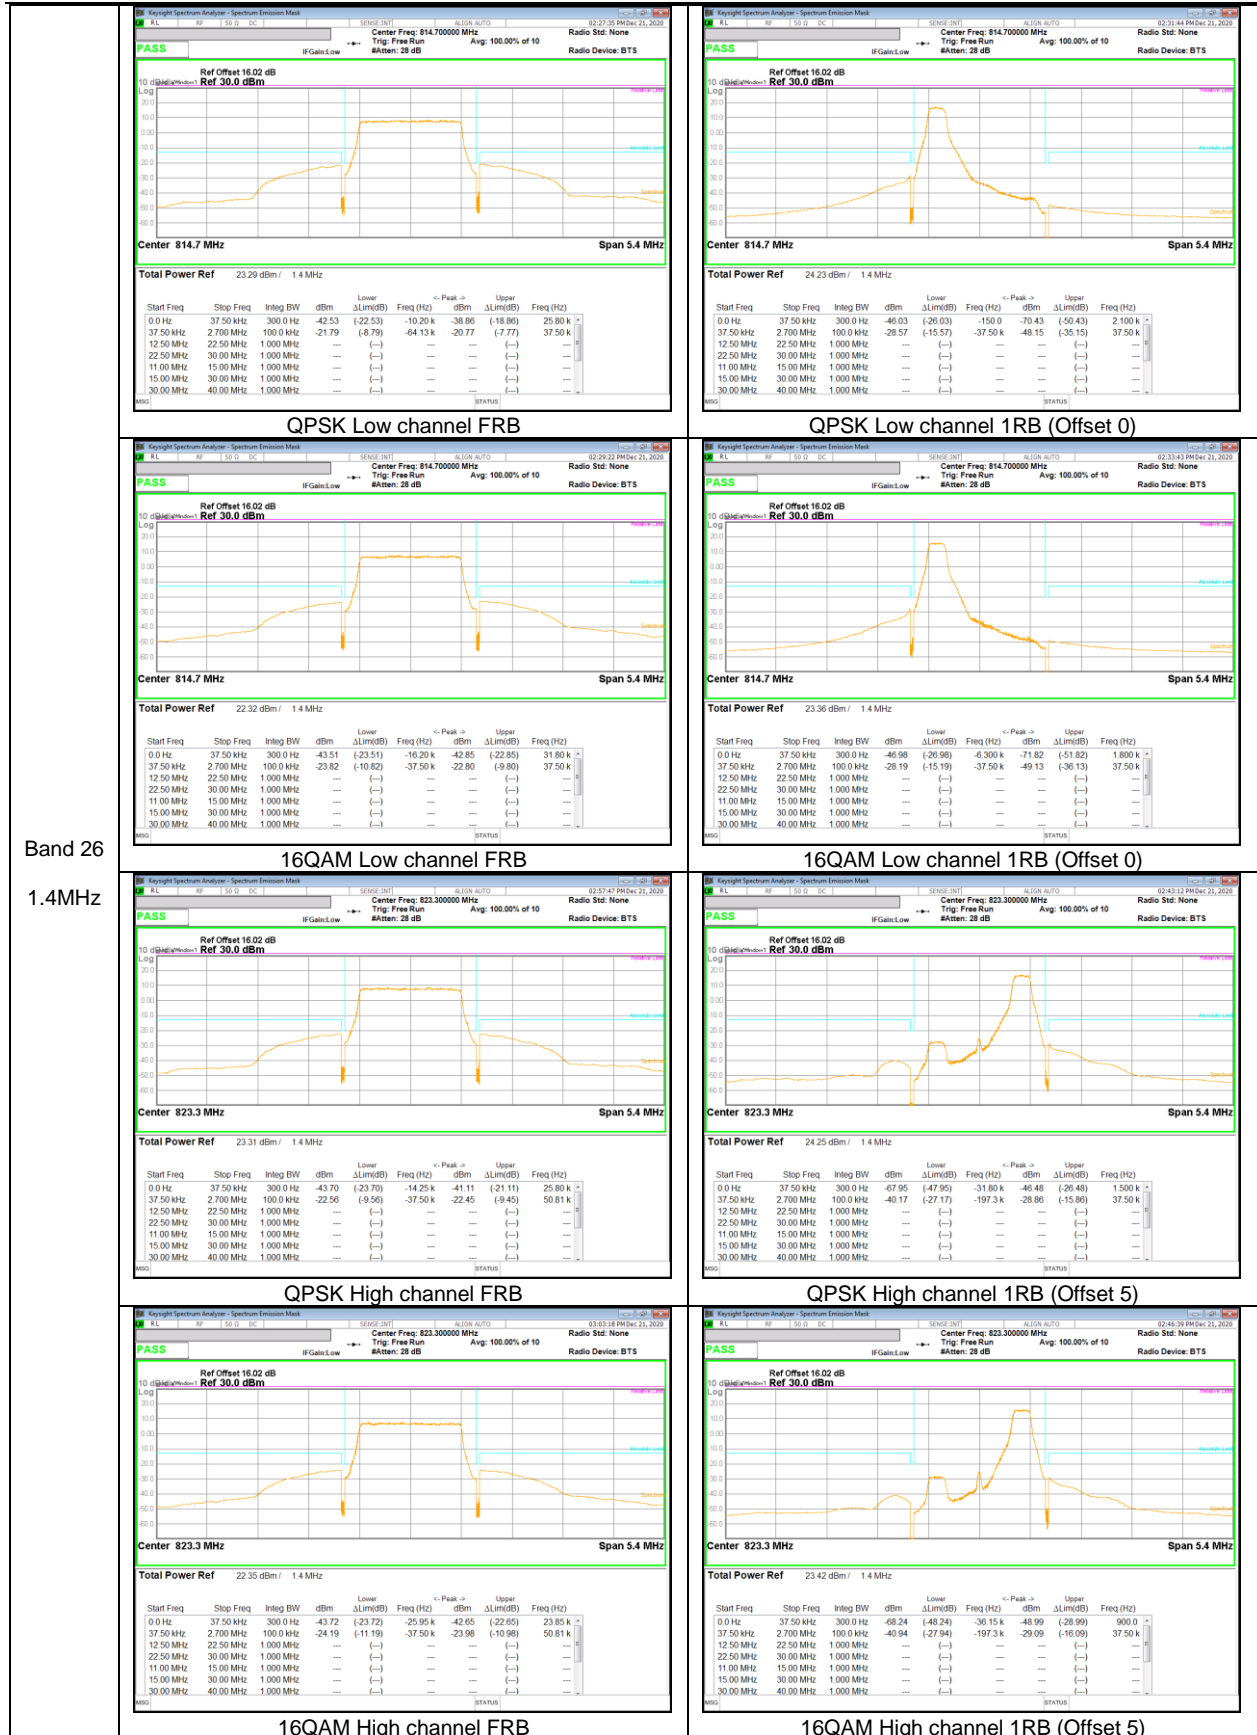

Band 66
 15MHz

Band 66
5MHz

Band 66
 3MHz

Band 66
 1.4MHz

9.2.2. EMISSION MASK RESULT

LTE Band 26

Band 26
 10MHz

QPSK Mid channel FRB

QPSK Mid channel 1RB (Offset 0)

QPSK Mid channel 1RB (Offset 49)

16QAM Mid channel 1RB (Offset 0)

16QAM Mid channel FRB

16QAM Mid channel 1RB (Offset 49)

Band 26
 3MHz

Band 26
 1.4MHz

LTE Band 26 (Straddle)

Band 26
 10MHz

Band 26
5MHz