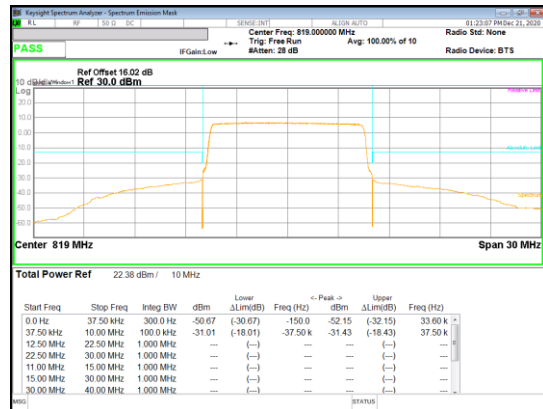

Band 66
 15MHz

Band 66
5MHz

Band 66
 3MHz

Band 66
 1.4MHz

9.2.2. EMISSION MASK RESULT

LTE Band 26

Band 26
 10MHz

QPSK Mid channel FRB

QPSK Mid channel 1RB (Offset 0)

QPSK Mid channel 1RB (Offset 49)

16QAM Mid channel 1RB (Offset 0)

16QAM Mid channel FRB

16QAM Mid channel 1RB (Offset 49)

Band 26
 3MHz

Band 26
 1.4MHz

LTE Band 26 (Straddle)