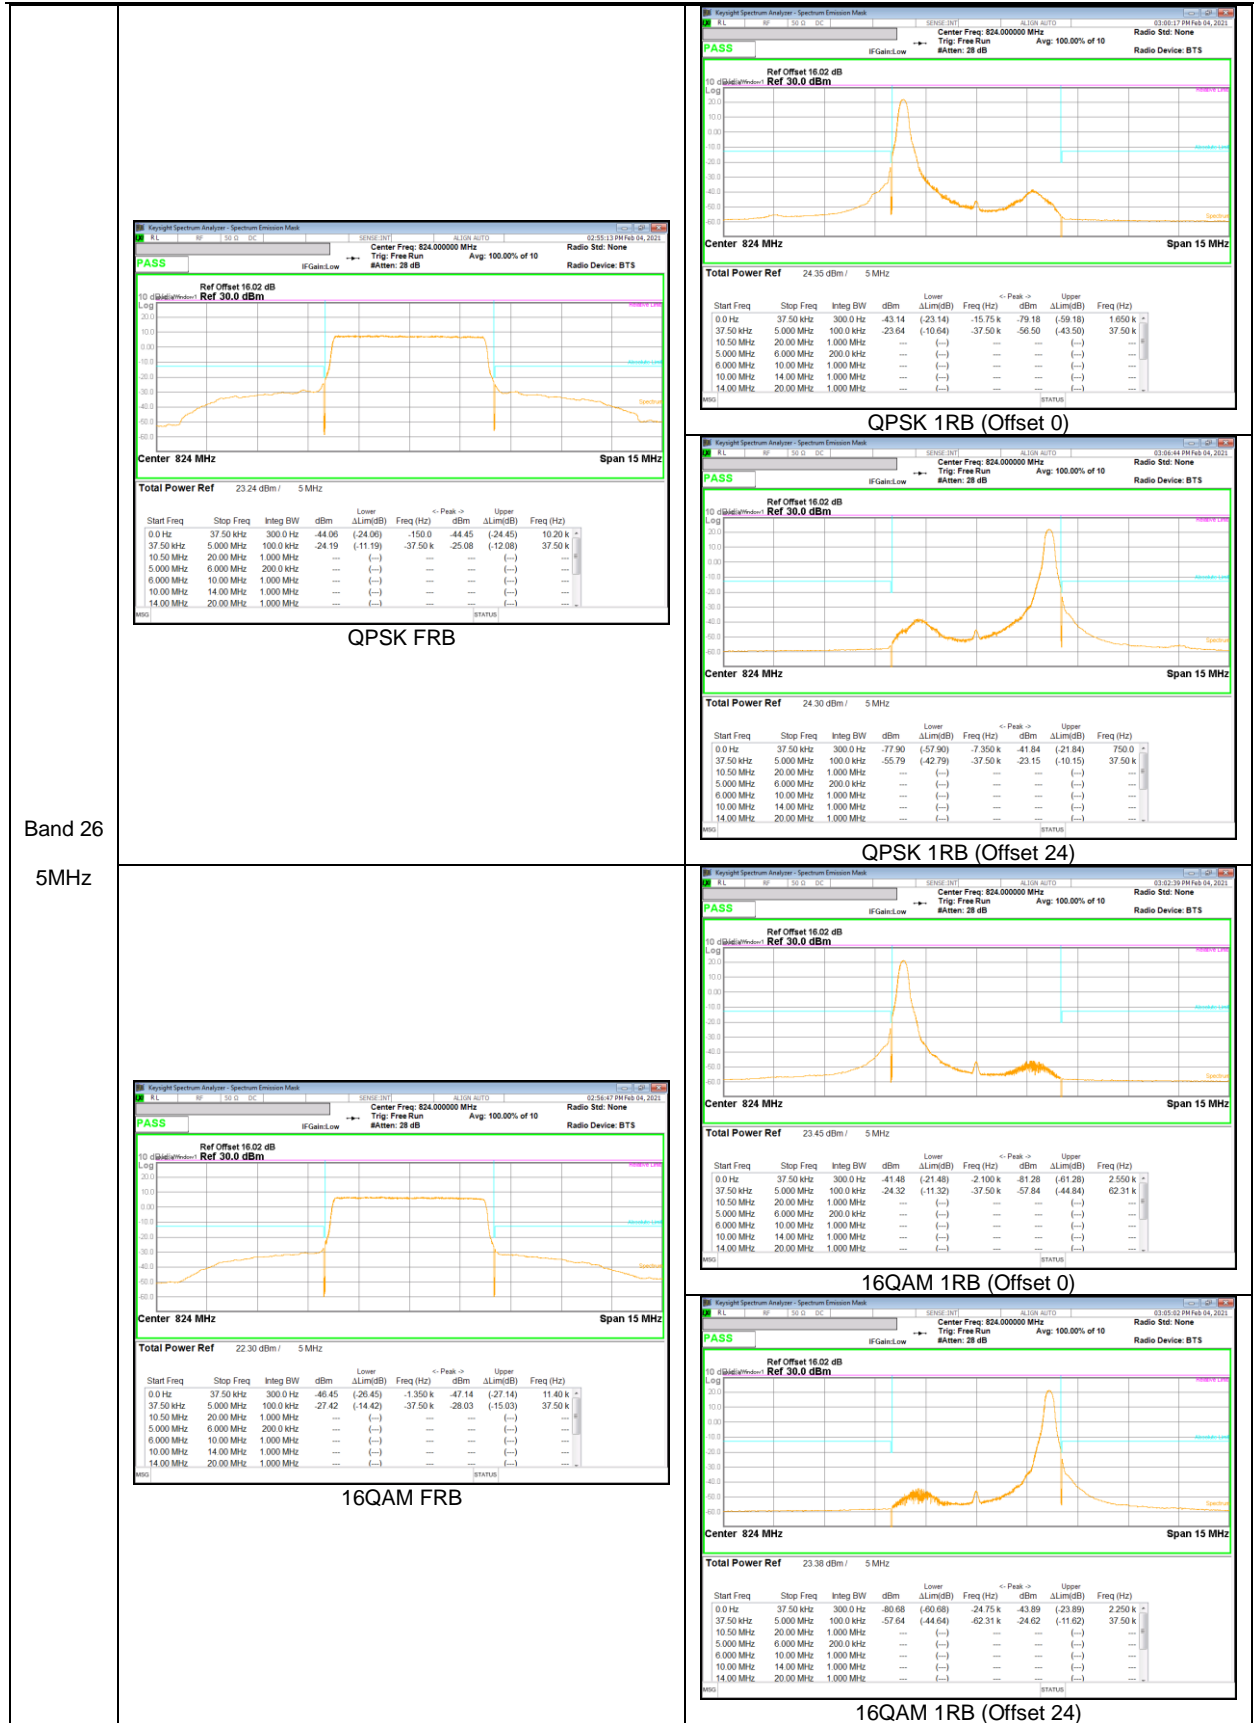

Band 66
 15MHz

Band 66
5MHz

Band 66
 3MHz

Band 66
 1.4MHz

9.2.2. EMISSION MASK RESULT

LTE Band 26

Band 26
 10MHz

QPSK Mid channel FRB

QPSK Mid channel 1RB (Offset 0)

QPSK Mid channel 1RB (Offset 49)

16QAM Mid channel 1RB (Offset 0)

16QAM Mid channel FRB

16QAM Mid channel 1RB (Offset 49)

Band 26
 3MHz

Band 26
 1.4MHz

LTE Band 26 (Straddle)

Band 26
 10MHz

Band 26
5MHz