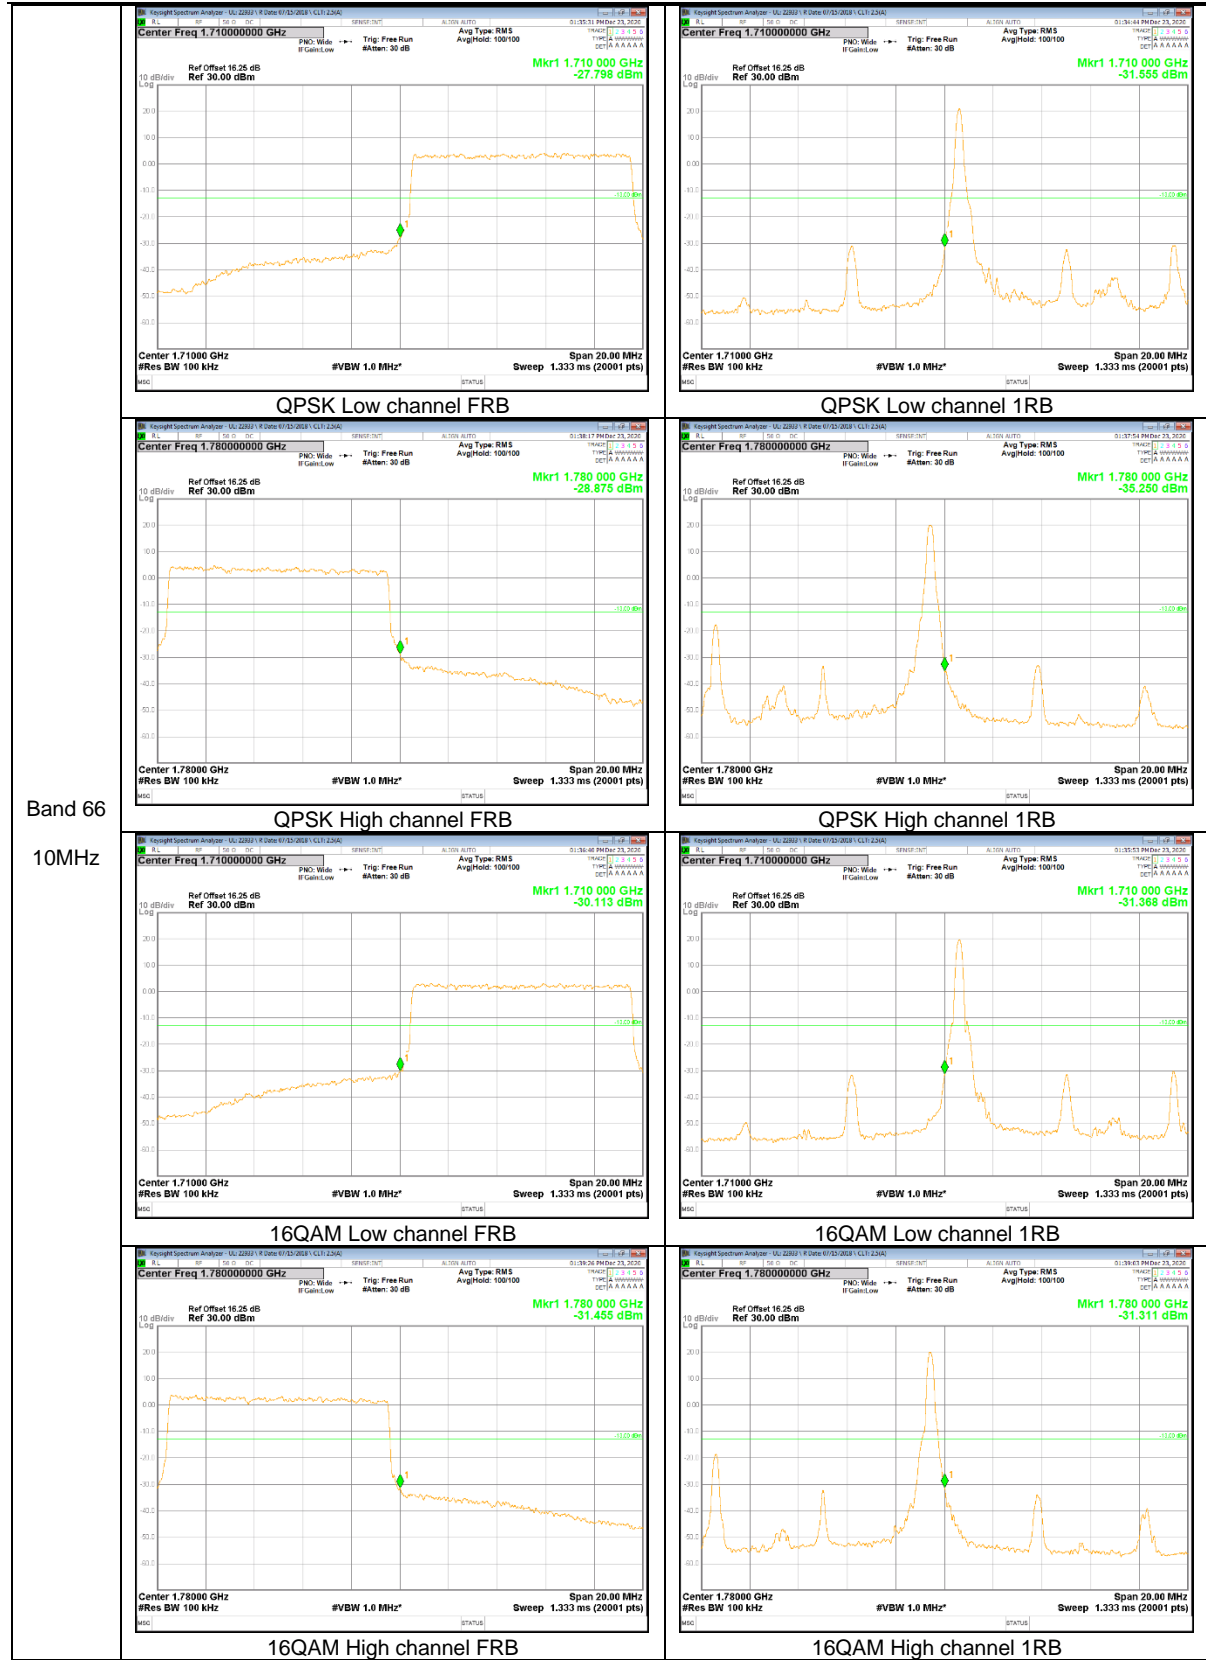

Band 66
 15MHz

Band 66
5MHz

Band 66
 3MHz

Band 66
 1.4MHz

9.2.2. EMISSION MASK RESULT

LTE Band 26

Band 26
 10MHz

QPSK Mid channel FRB

QPSK Mid channel 1RB (Offset 0)

QPSK Mid channel 1RB (Offset 49)

16QAM Mid channel 1RB (Offset 0)

16QAM Mid channel FRB

16QAM Mid channel 1RB (Offset 49)

Band 26
 3MHz

Band 26
 1.4MHz

LTE Band 26 (Straddle)

Band 26
 10MHz

Band 26
5MHz