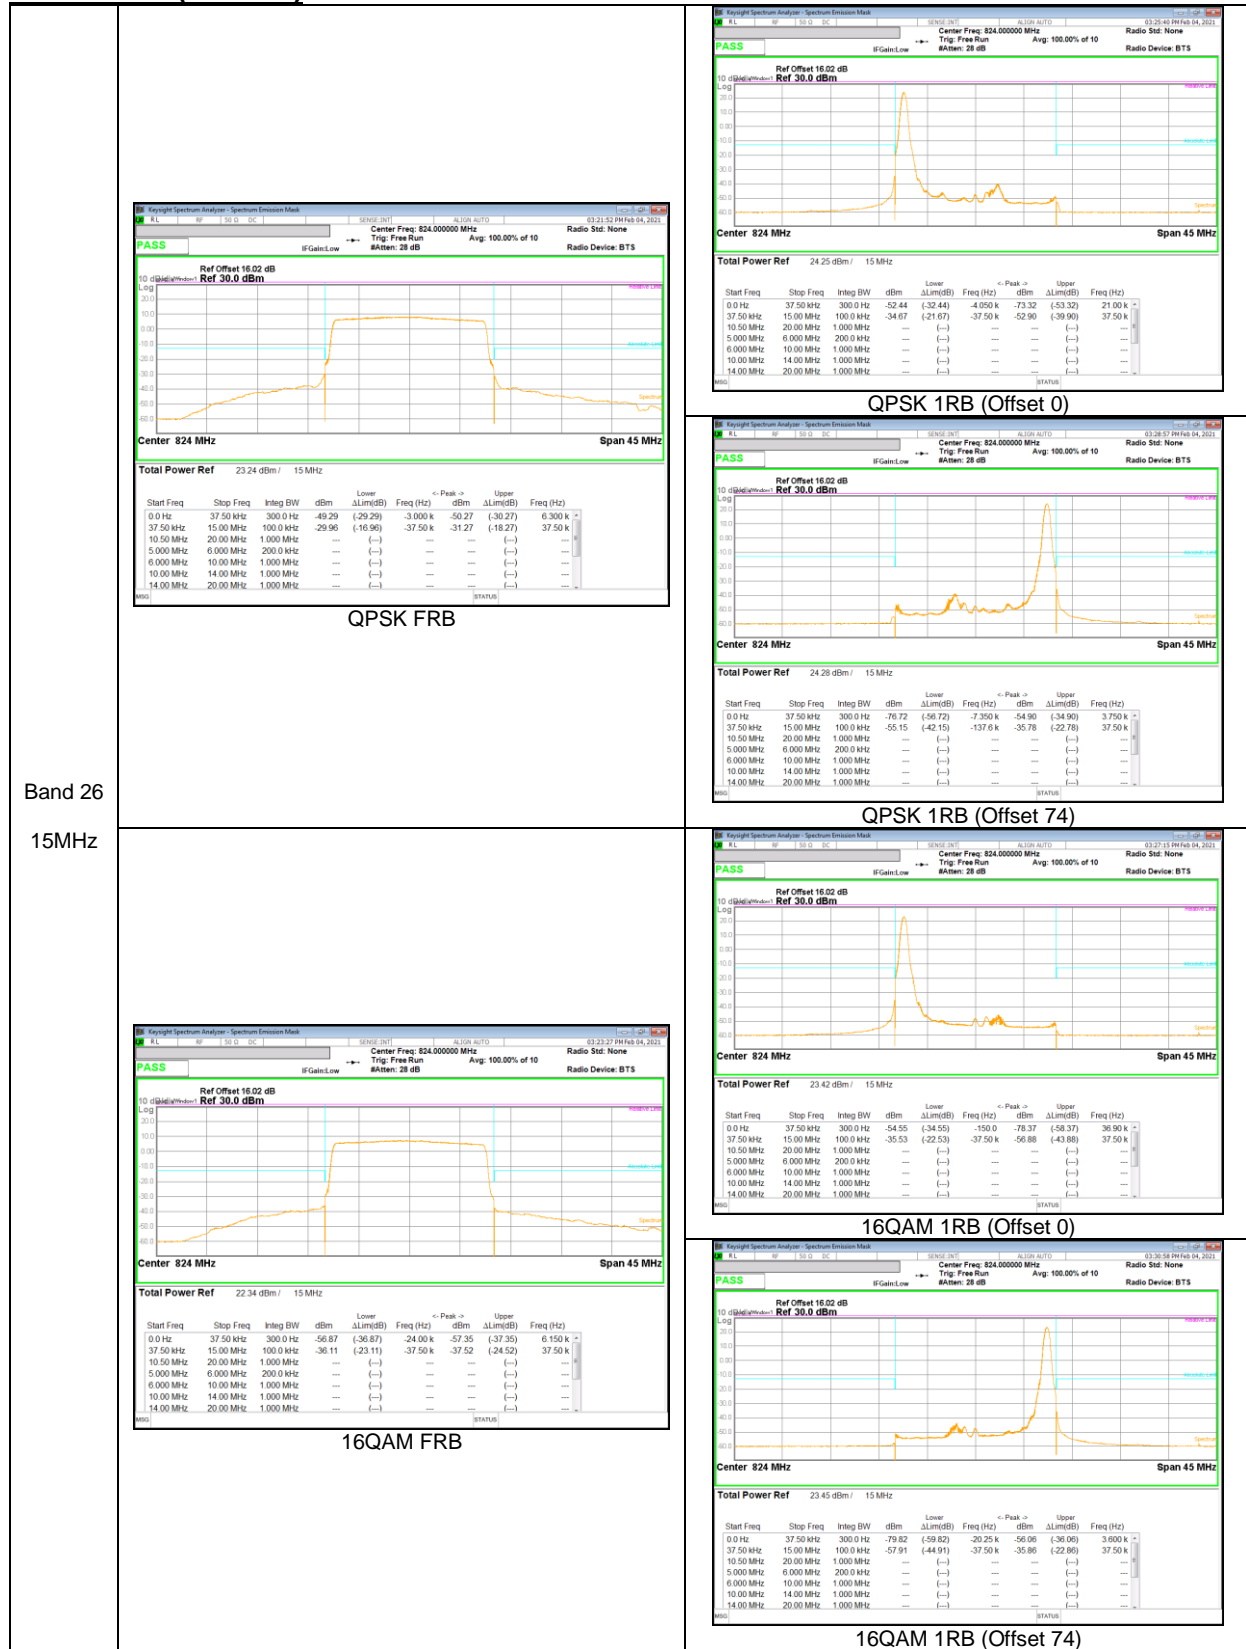

Band 66
 15MHz

Band 66
5MHz

Band 66
 3MHz

Band 66
 1.4MHz

9.2.2. EMISSION MASK RESULT

LTE Band 26

Band 26
 10MHz

QPSK Mid channel FRB

QPSK Mid channel 1RB (Offset 0)

QPSK Mid channel 1RB (Offset 49)

16QAM Mid channel 1RB (Offset 0)

16QAM Mid channel FRB

16QAM Mid channel 1RB (Offset 49)

Band 26
 3MHz

Band 26
 1.4MHz

LTE Band 26 (Straddle)

Band 26
 10MHz

Band 26
5MHz