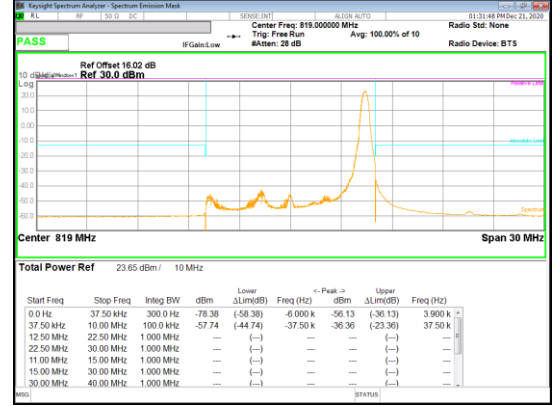

QPSK Mid channel 1RB (Offset 0)

QPSK Mid channel 1RB (Offset 49)

16QAM Mid channel 1RB (Offset 0)

16QAM Mid channel FRB

16QAM Mid channel 1RB (Offset 49)

Band 26
 3MHz

Band 26
 1.4MHz

LTE Band 26 (Straddle)