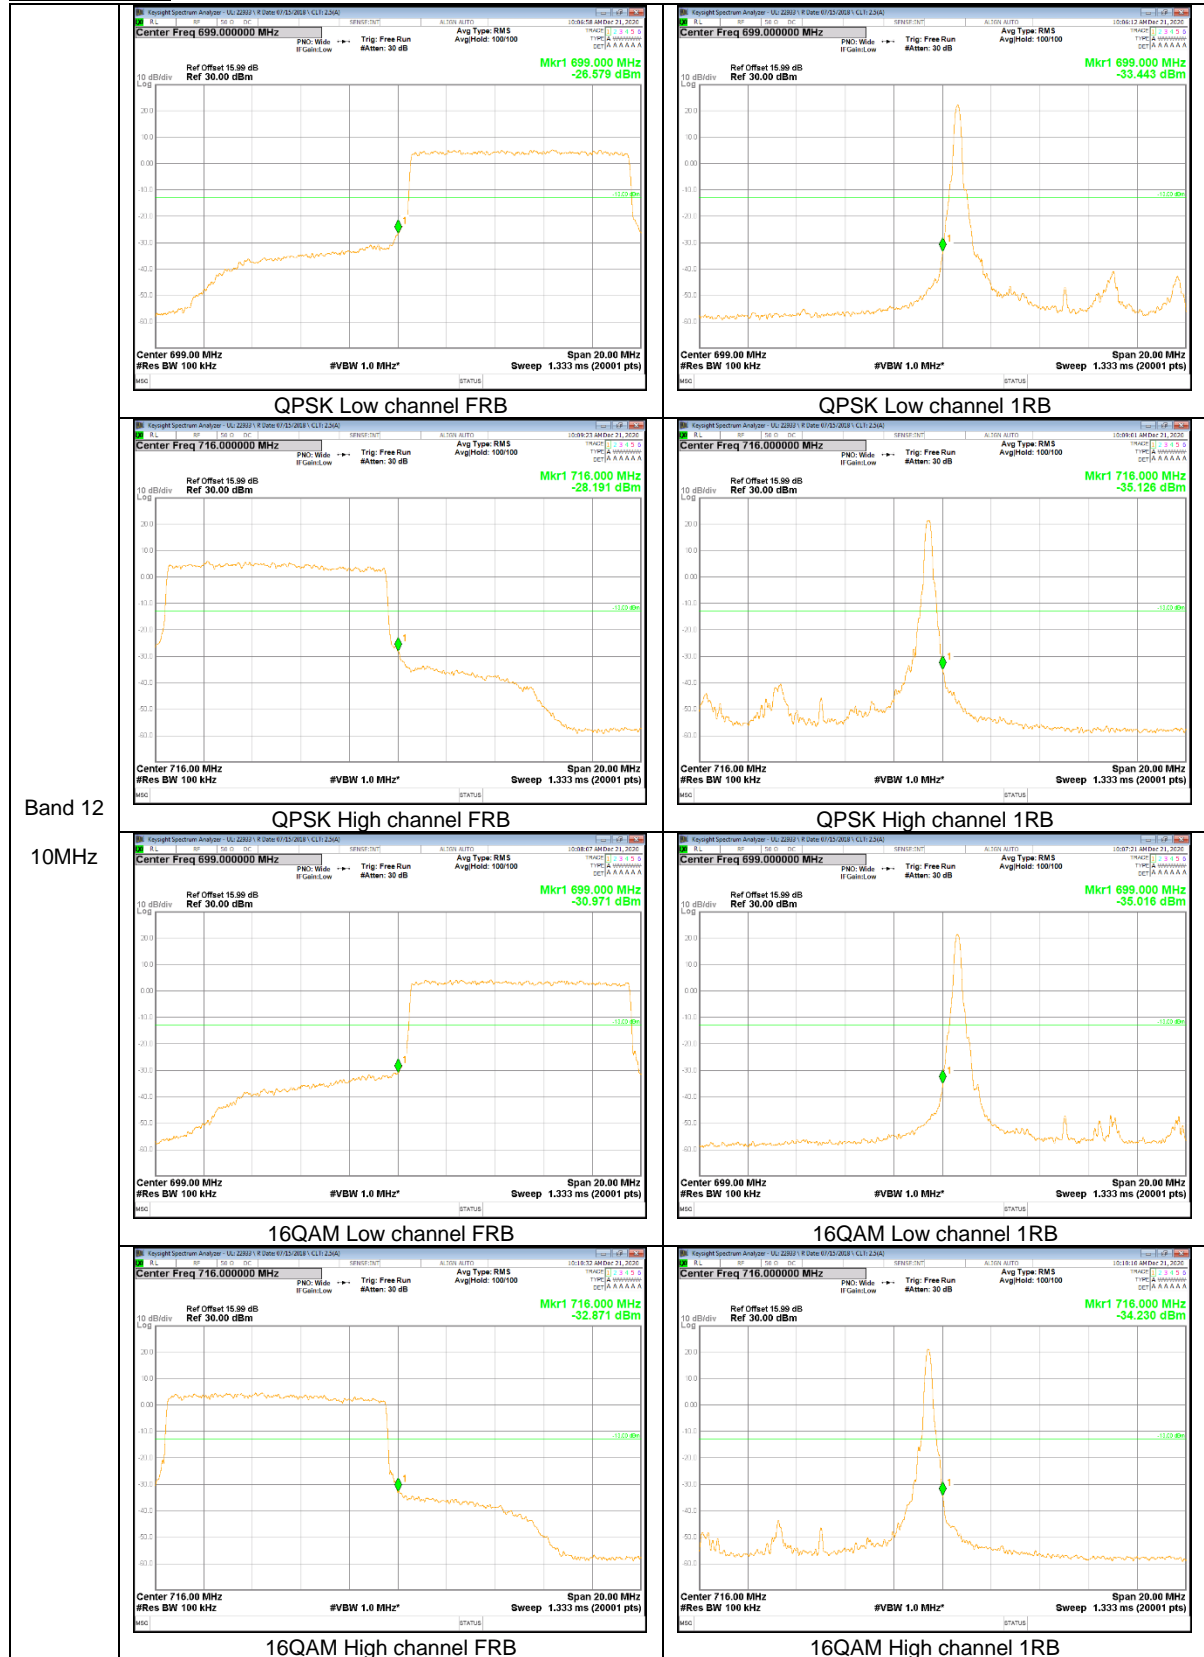

LTE Band 12

Band 12
 1.4MHz

LTE Band 13

Band 13
 10MHz

Band 13
 10MHz

Band 13
 5MHz

LTE Band 26

Band 26
 15MHz

Band 26
 10MHz

Band 26
 3MHz

Band 26
 1.4MHz

LTE Band 66

Band 66
20MHz