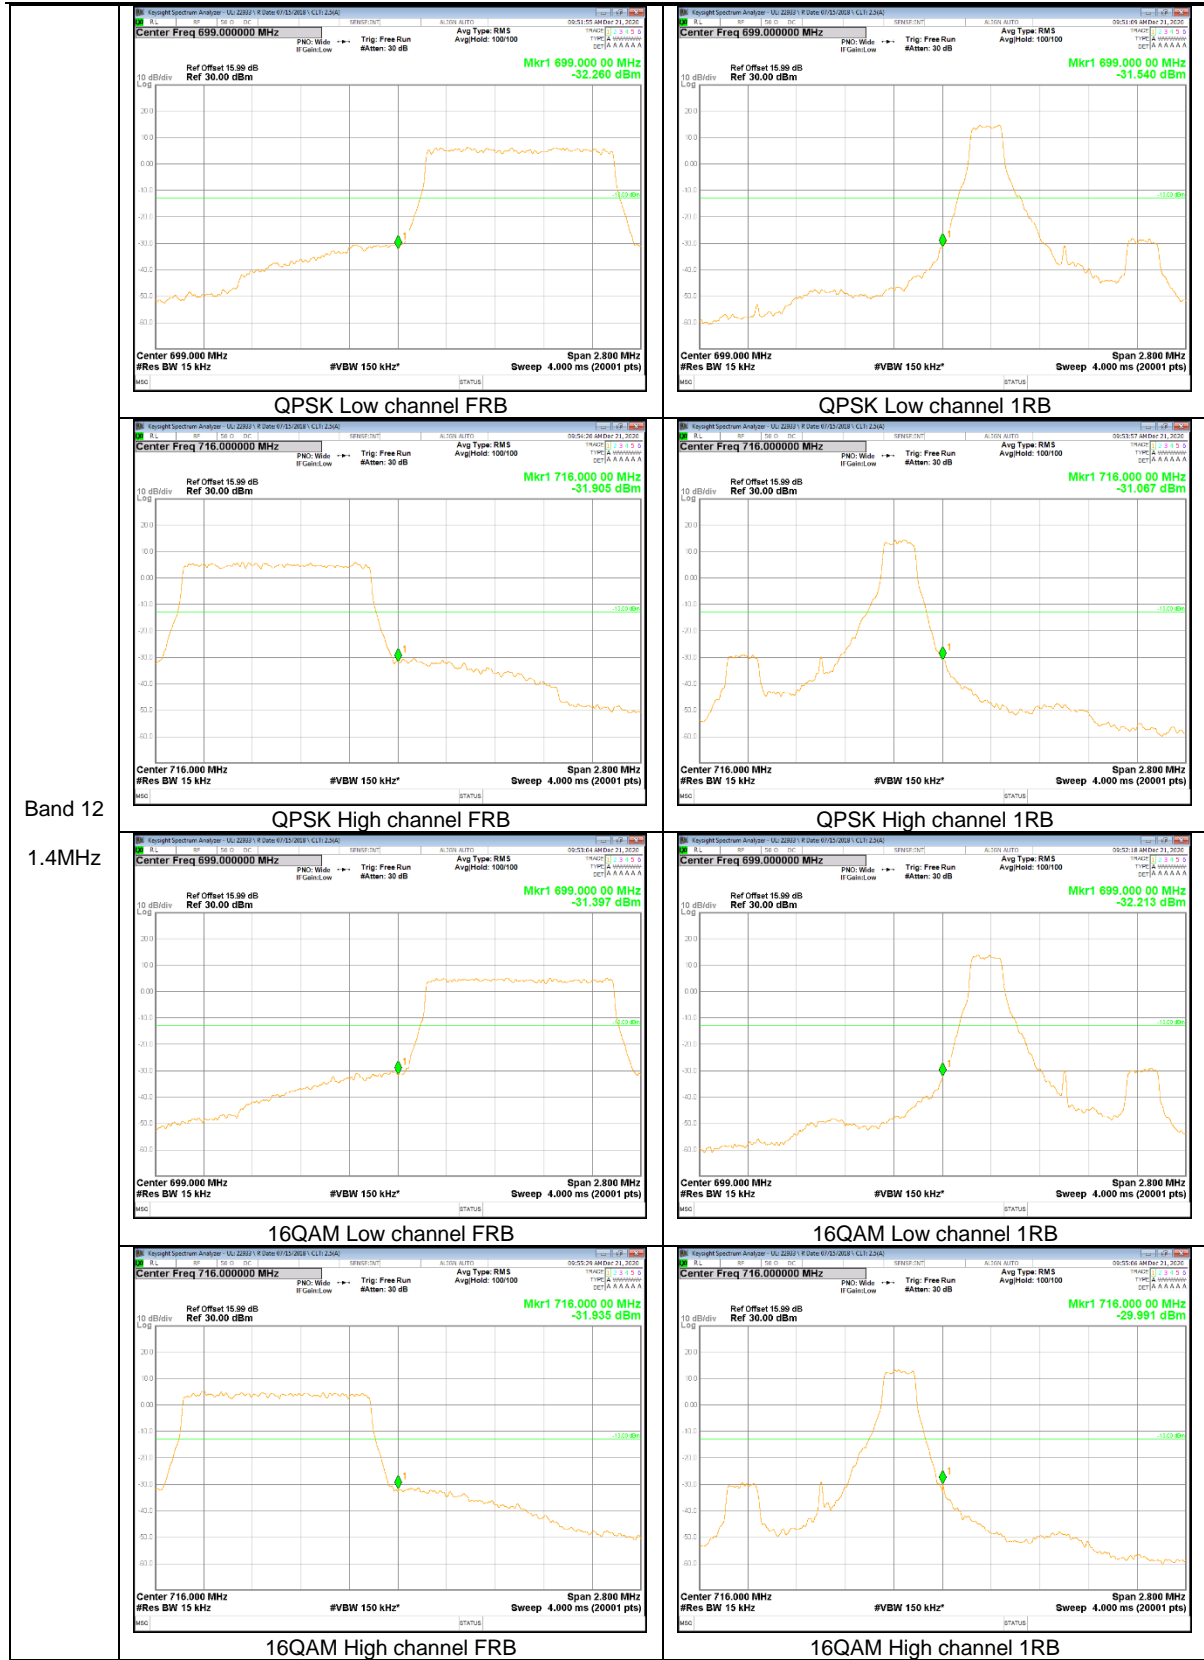

LTE Band 12

Band 12
 1.4MHz

LTE Band 13

Band 13
 10MHz

Band 13
 10MHz

Band 13
 5MHz

LTE Band 26

Band 26
 15MHz

Band 26
 10MHz

Band 26
 3MHz

Band 26
 1.4MHz

LTE Band 66

Band 66
20MHz