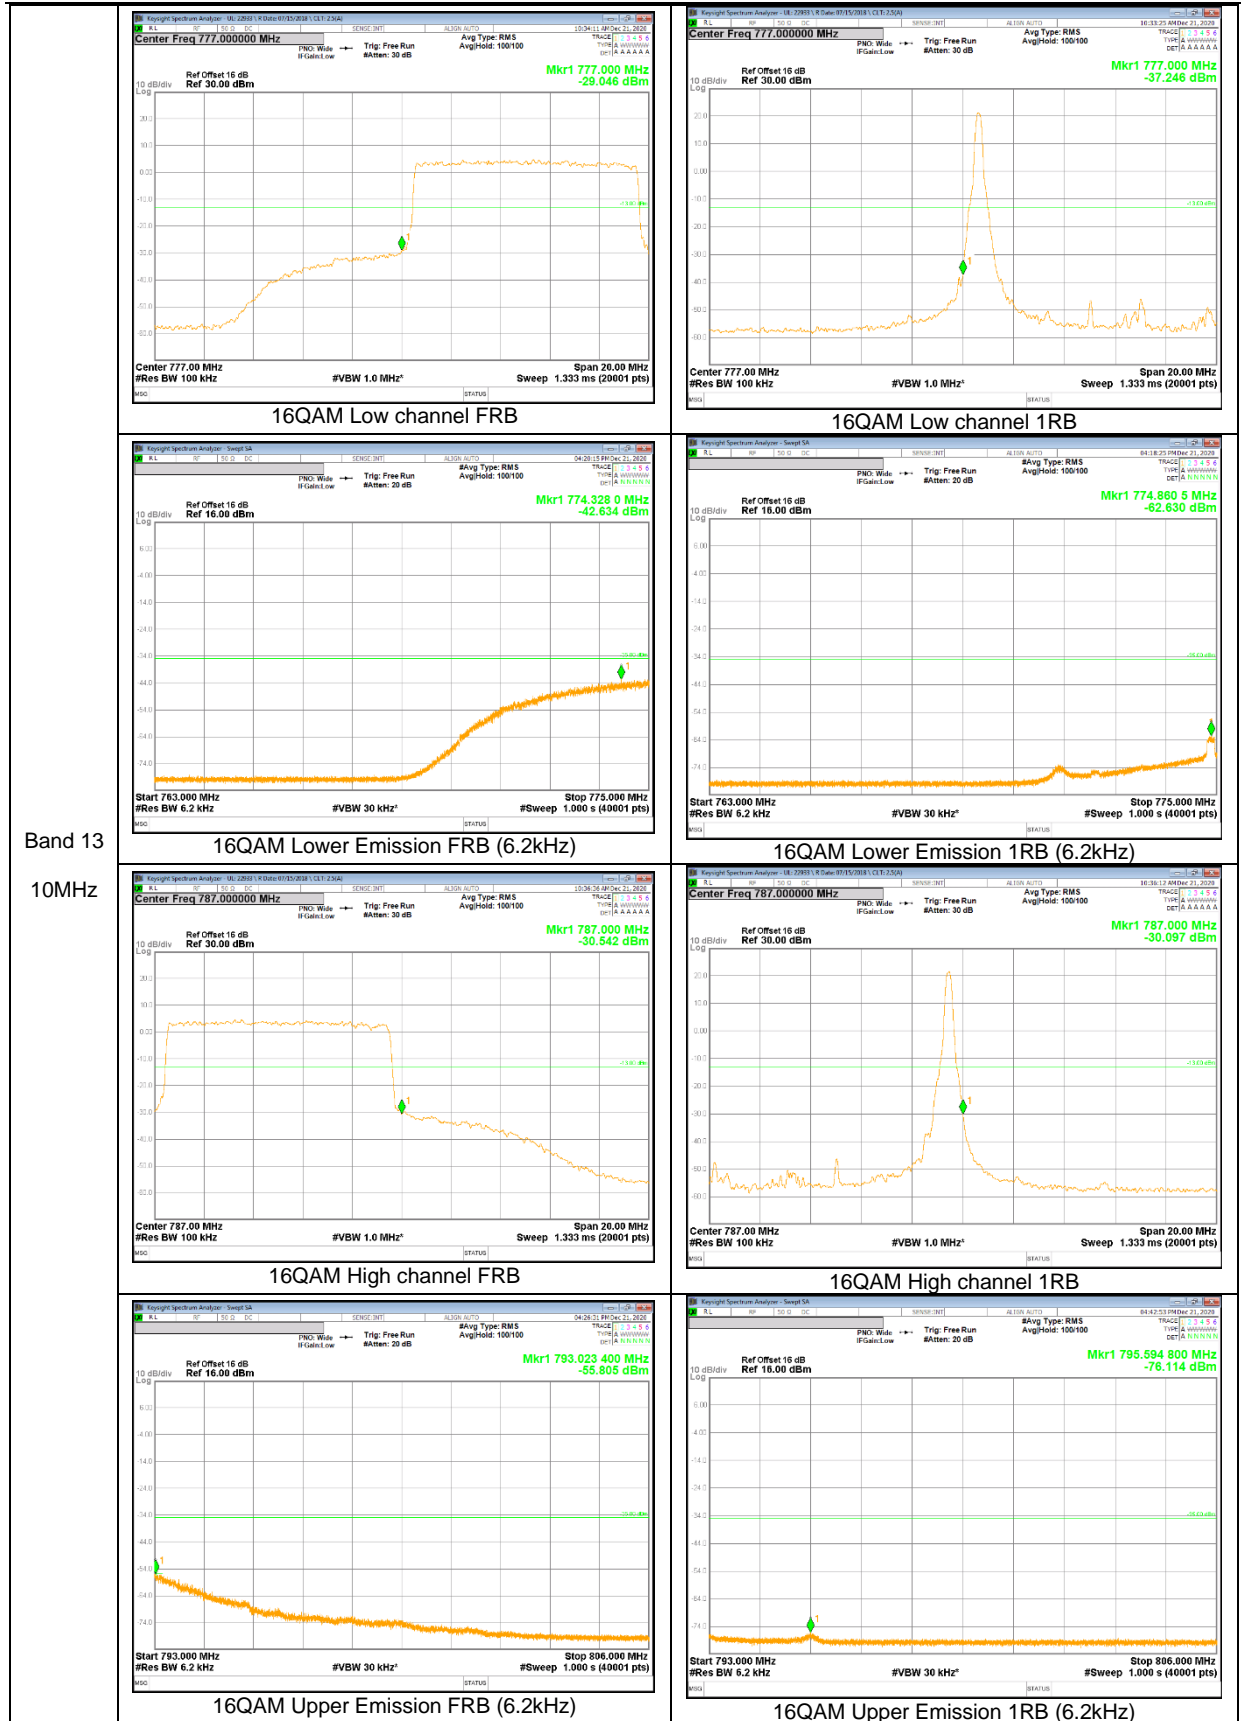

LTE Band 12

Band 12
 1.4MHz

LTE Band 13

Band 13
 10MHz

Band 13
 10MHz

Band 13
 5MHz

LTE Band 26

Band 26
 15MHz

Band 26
 10MHz

Band 26
 3MHz

Band 26
 1.4MHz

LTE Band 66

Band 66
20MHz