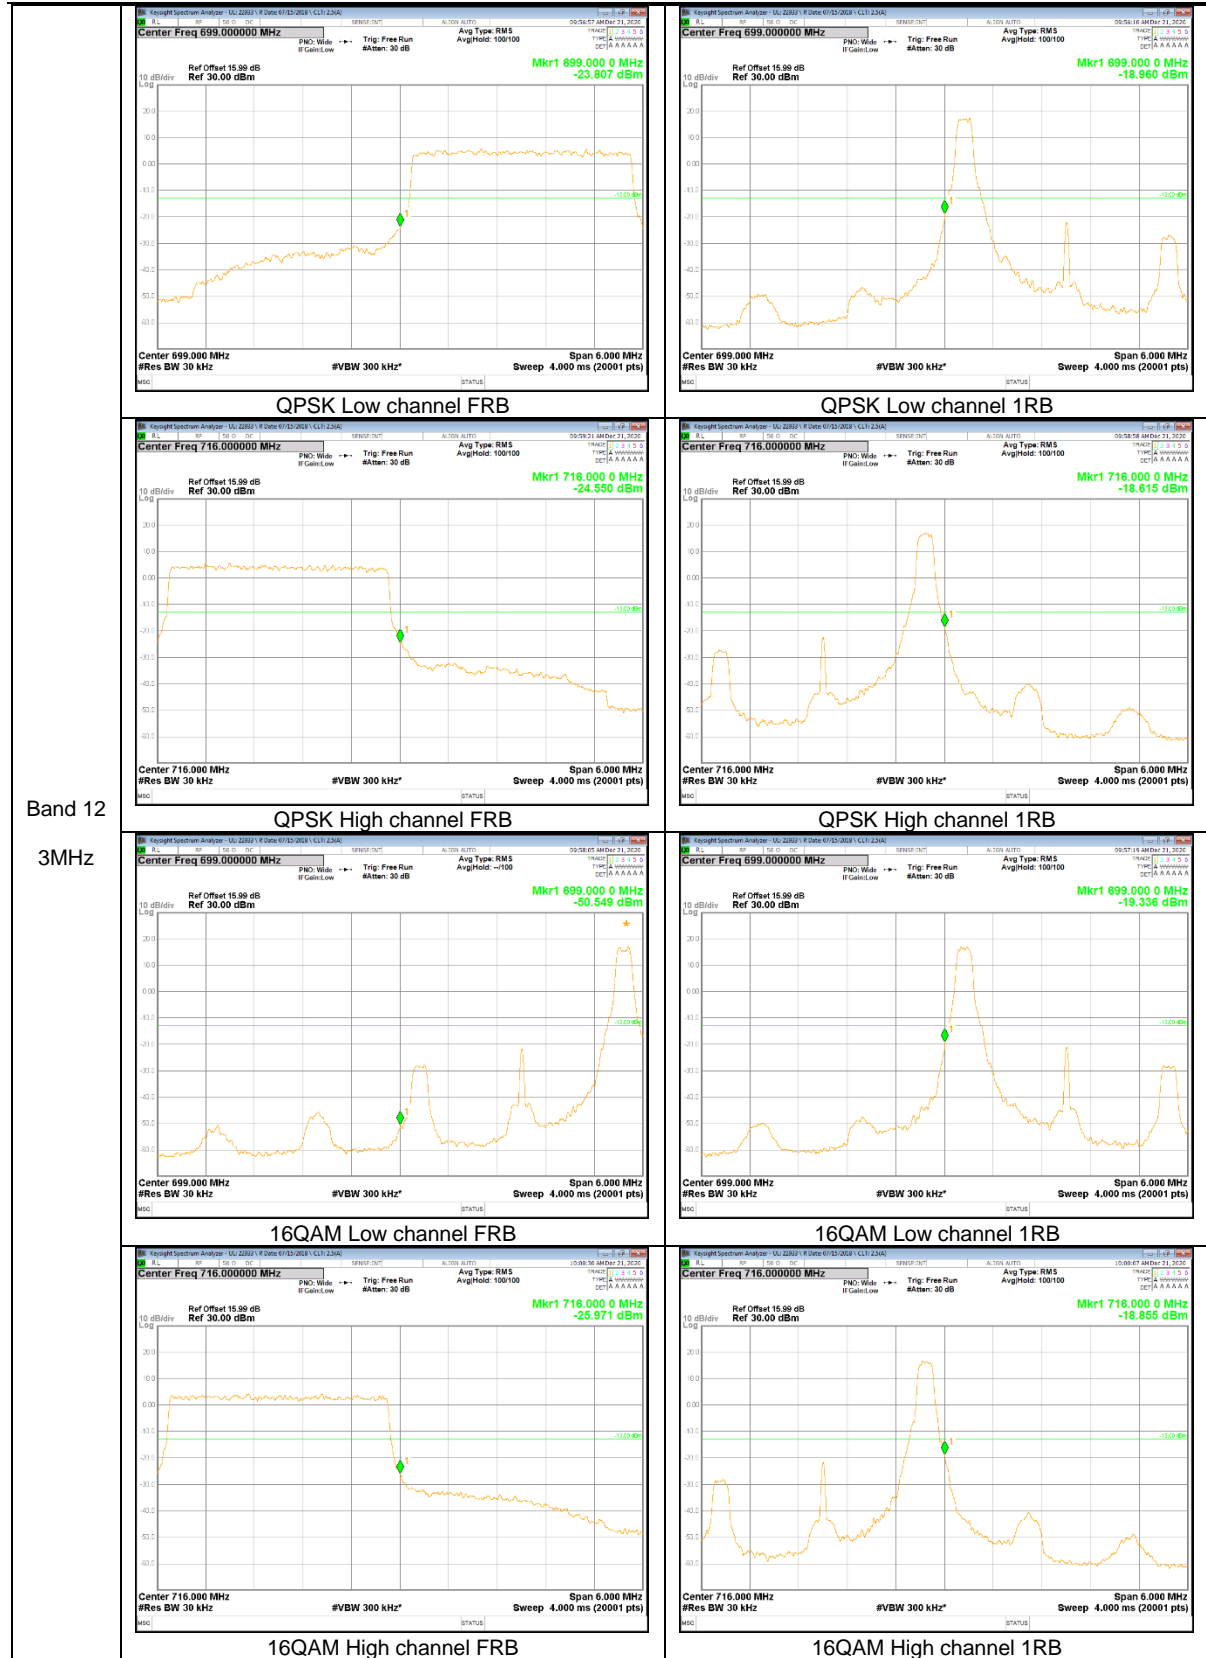

LTE Band 12

Band 12
 1.4MHz

LTE Band 13

Band 13
 10MHz

Band 13
 10MHz

Band 13
 5MHz

LTE Band 26

Band 26
 15MHz

Band 26
 10MHz

Band 26
 3MHz

Band 26
 1.4MHz

LTE Band 66

Band 66
20MHz