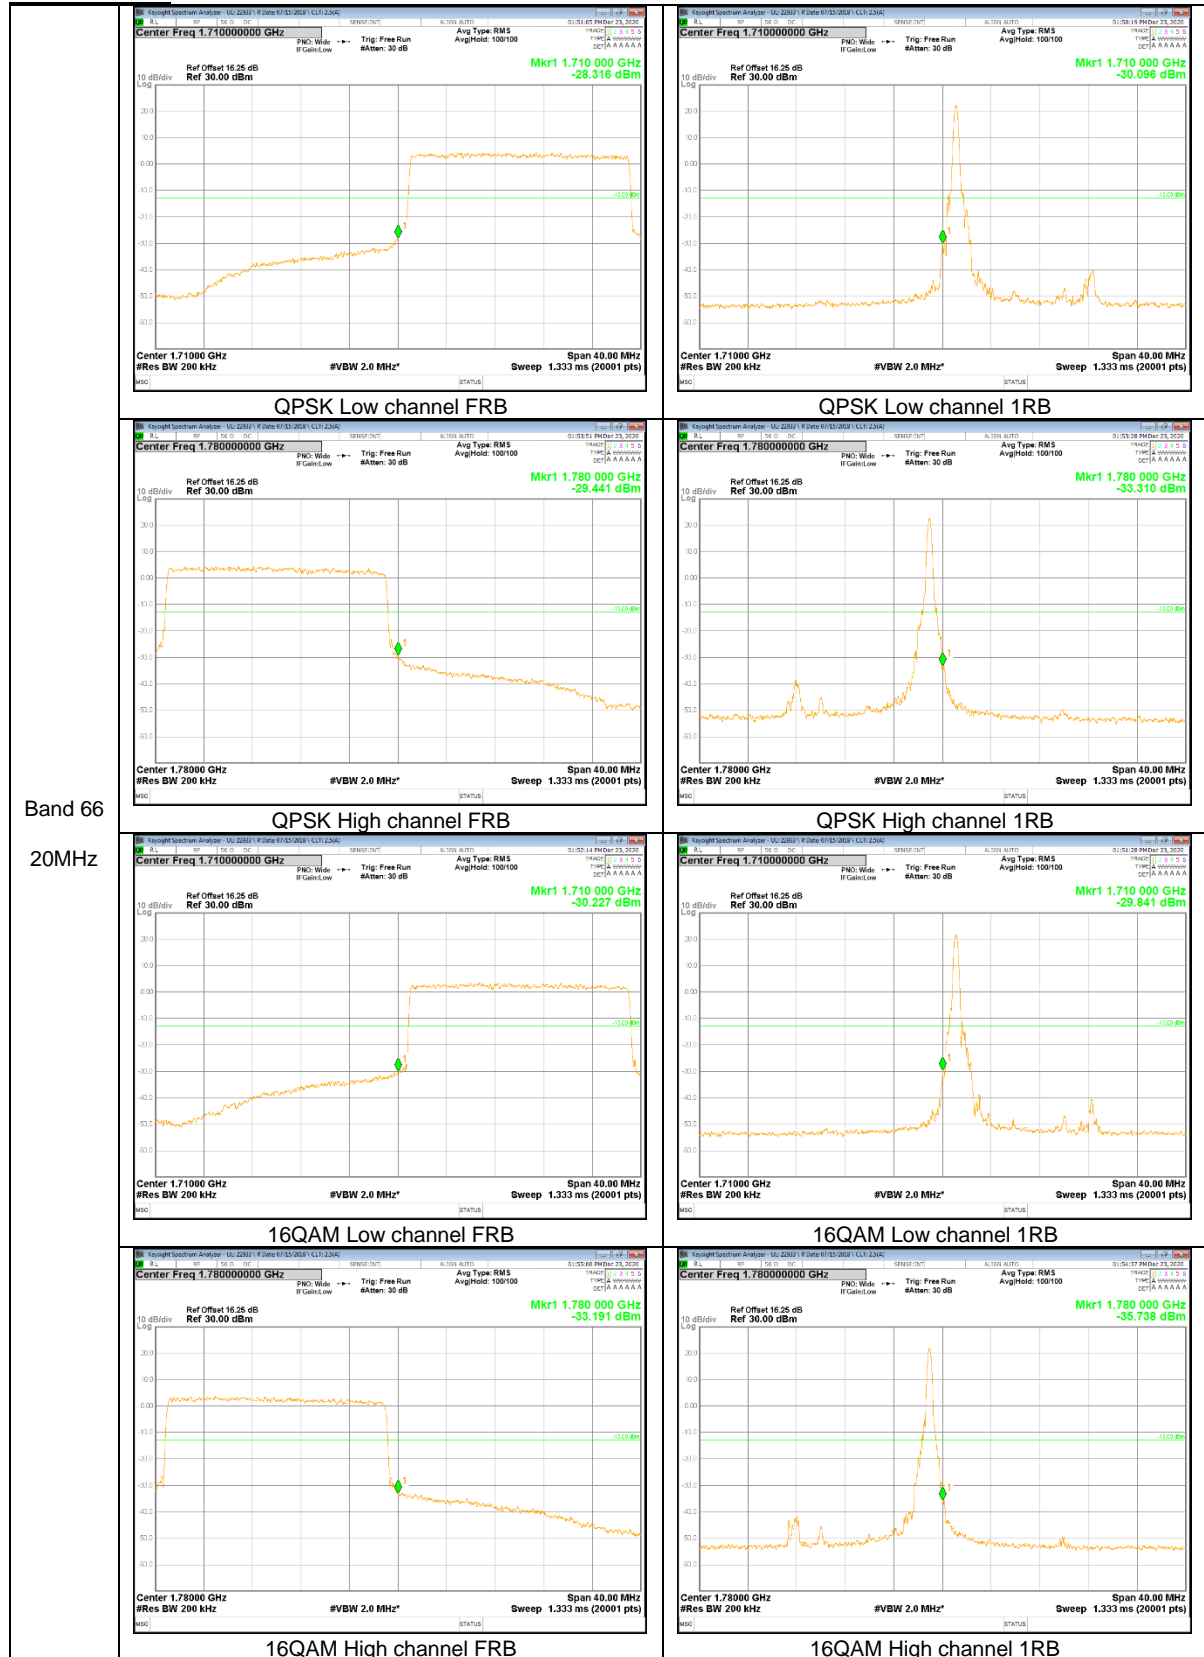

LTE Band 12

Band 12
 1.4MHz

LTE Band 13

Band 13
 10MHz

Band 13
 10MHz

Band 13
 5MHz

LTE Band 26

Band 26
 15MHz

Band 26
 10MHz

Band 26
 3MHz

Band 26
 1.4MHz

LTE Band 66

Band 66
20MHz