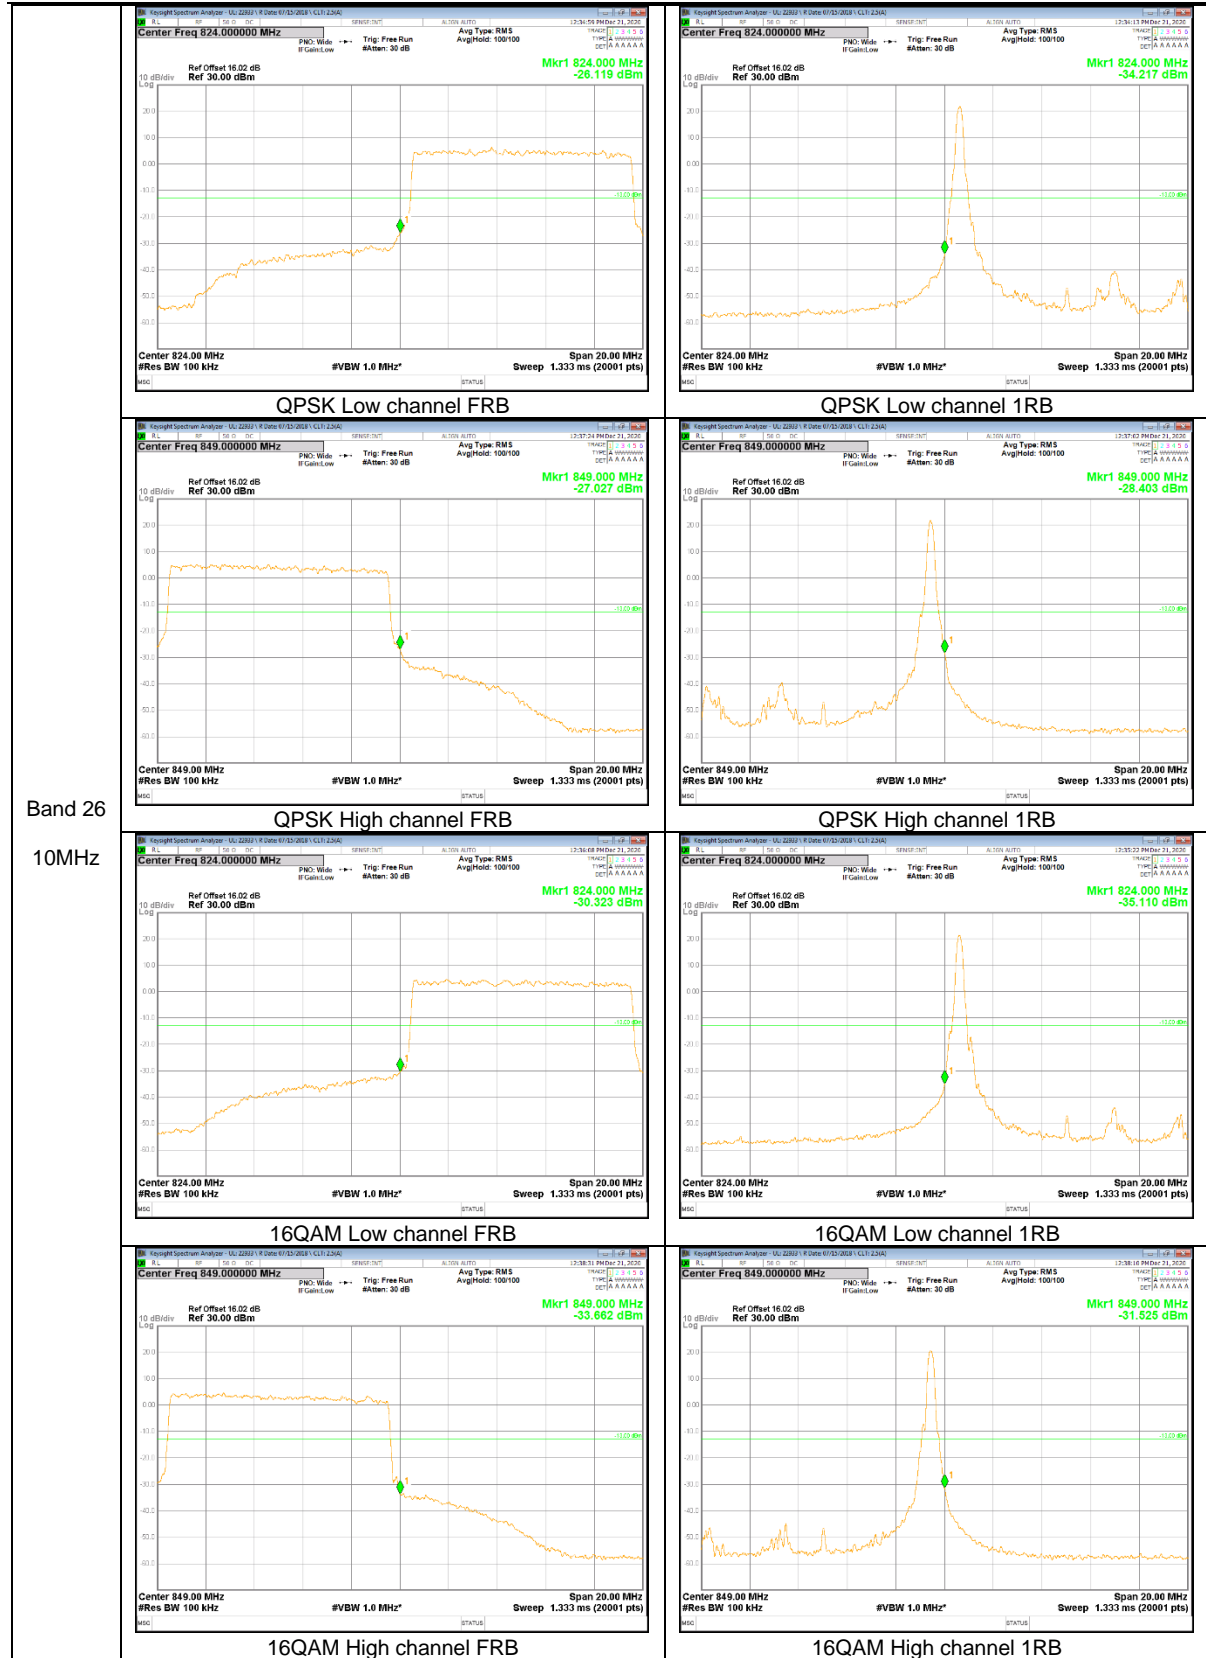

LTE Band 12

Band 12
 1.4MHz

LTE Band 13

Band 13
 10MHz

Band 13
 10MHz

Band 13
 5MHz

LTE Band 26

Band 26
 15MHz

Band 26
 10MHz

Band 26
 3MHz

Band 26
 1.4MHz

LTE Band 66

Band 66
20MHz