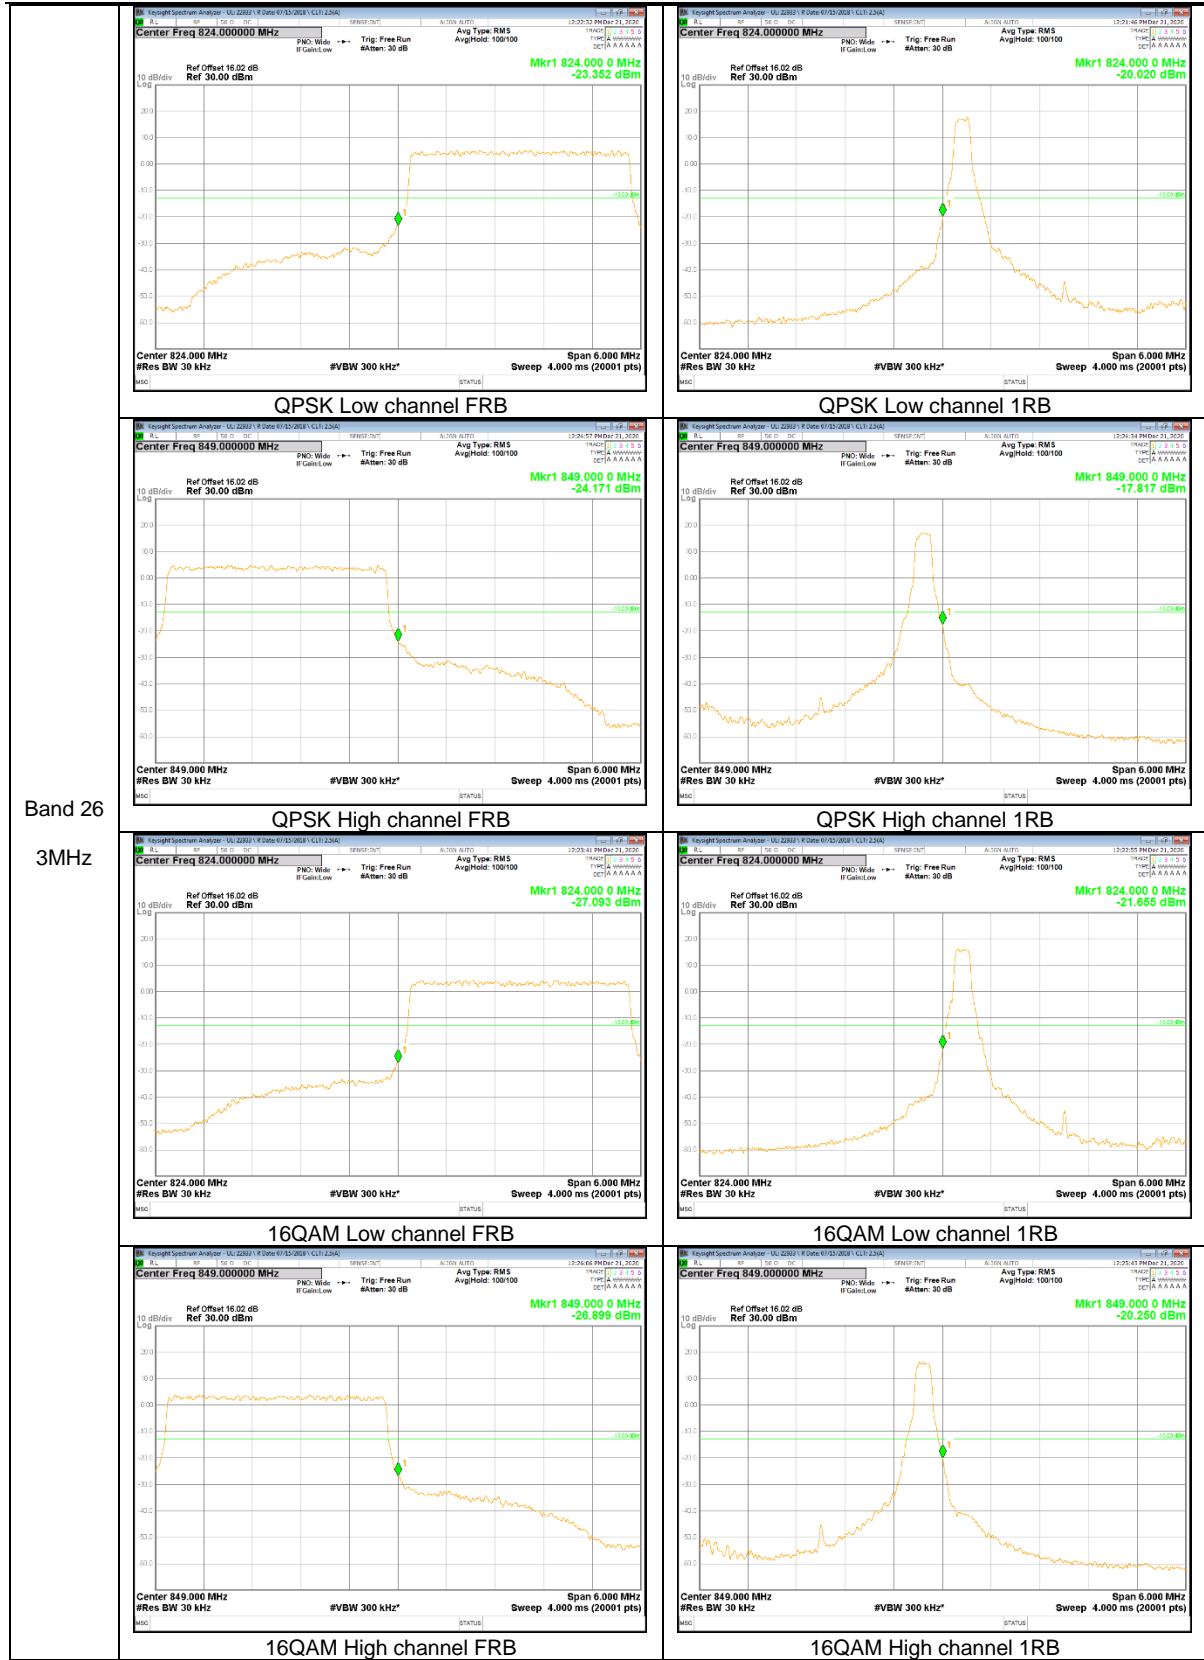

LTE Band 12

Band 12
 1.4MHz

LTE Band 13

Band 13
 10MHz

Band 13
 10MHz

Band 13
 5MHz

LTE Band 26

Band 26
 15MHz

Band 26
 10MHz

Band 26
 3MHz

Band 26
 1.4MHz

LTE Band 66

Band 66
20MHz