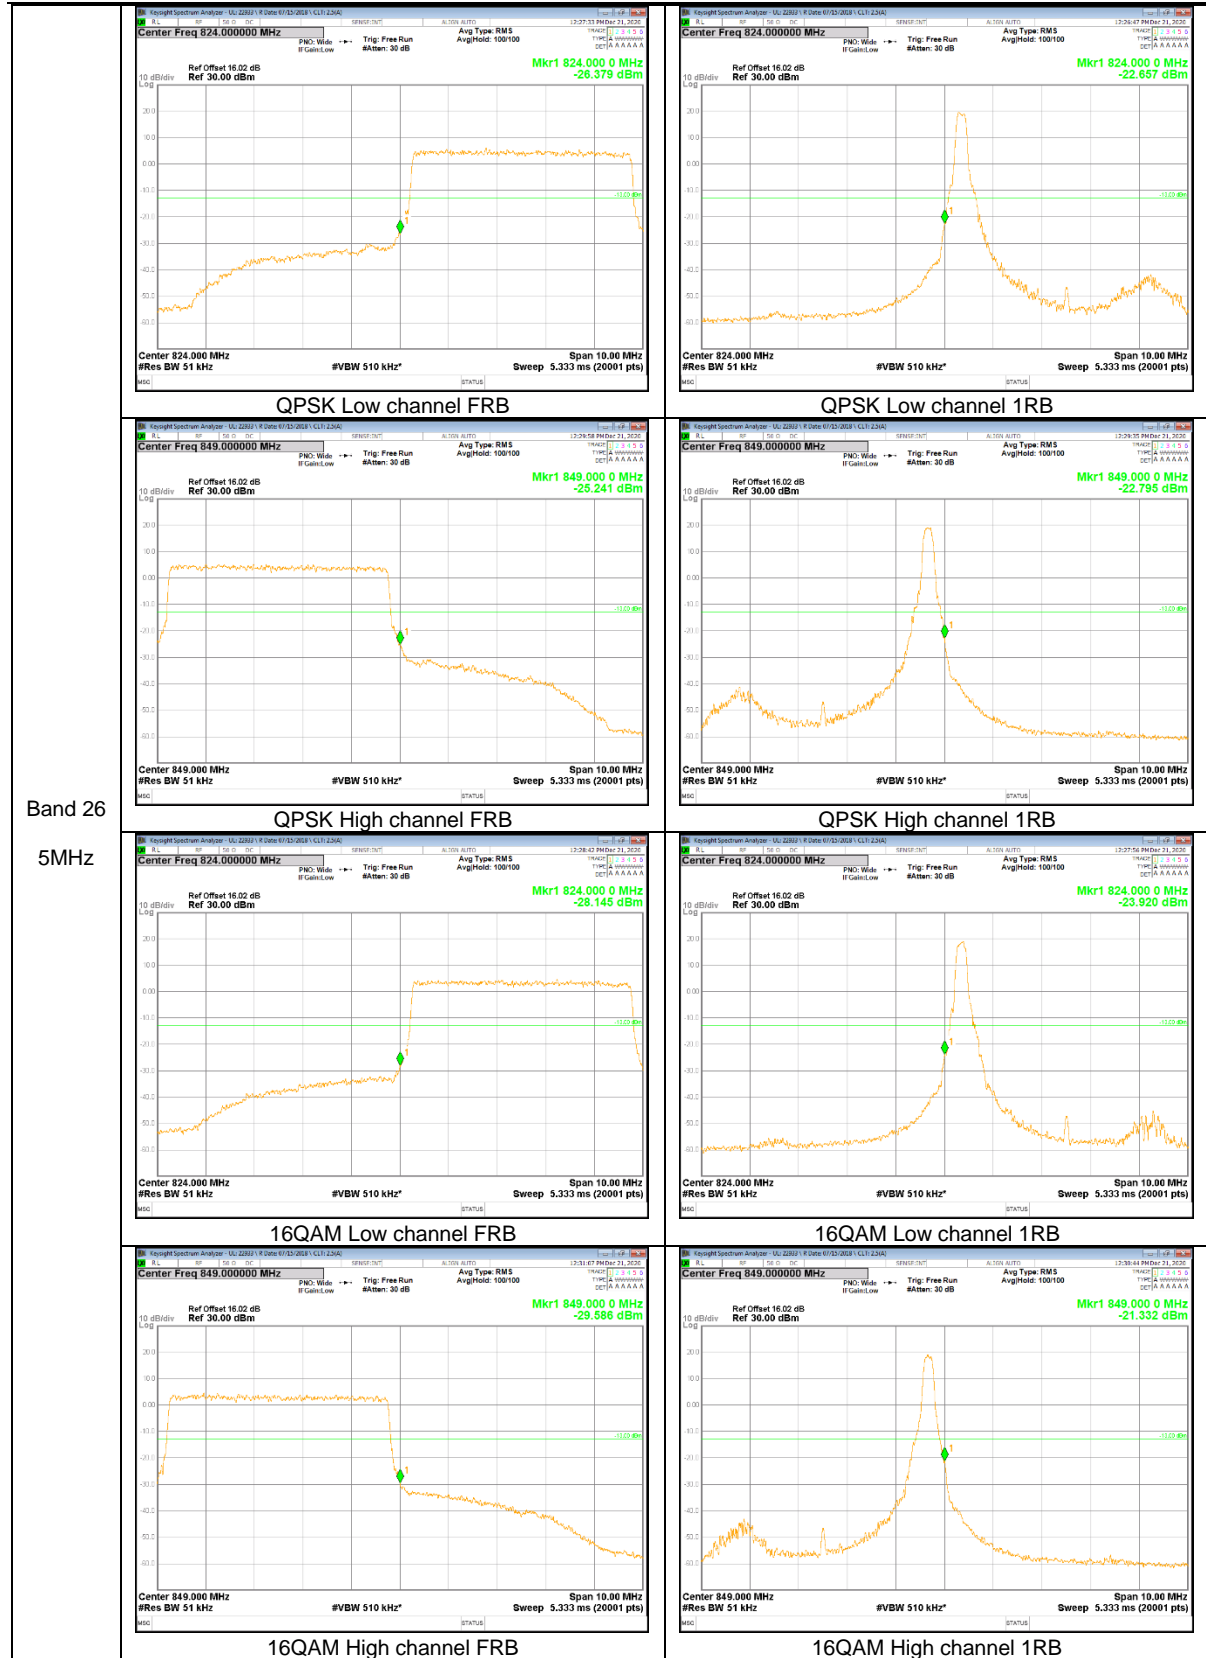

LTE Band 12

Band 12
 1.4MHz

LTE Band 13

Band 13
 10MHz

Band 13
 10MHz

Band 13
 5MHz

LTE Band 26

Band 26
 15MHz

Band 26
 10MHz

Band 26
 3MHz

Band 26
 1.4MHz

LTE Band 66

Band 66
20MHz