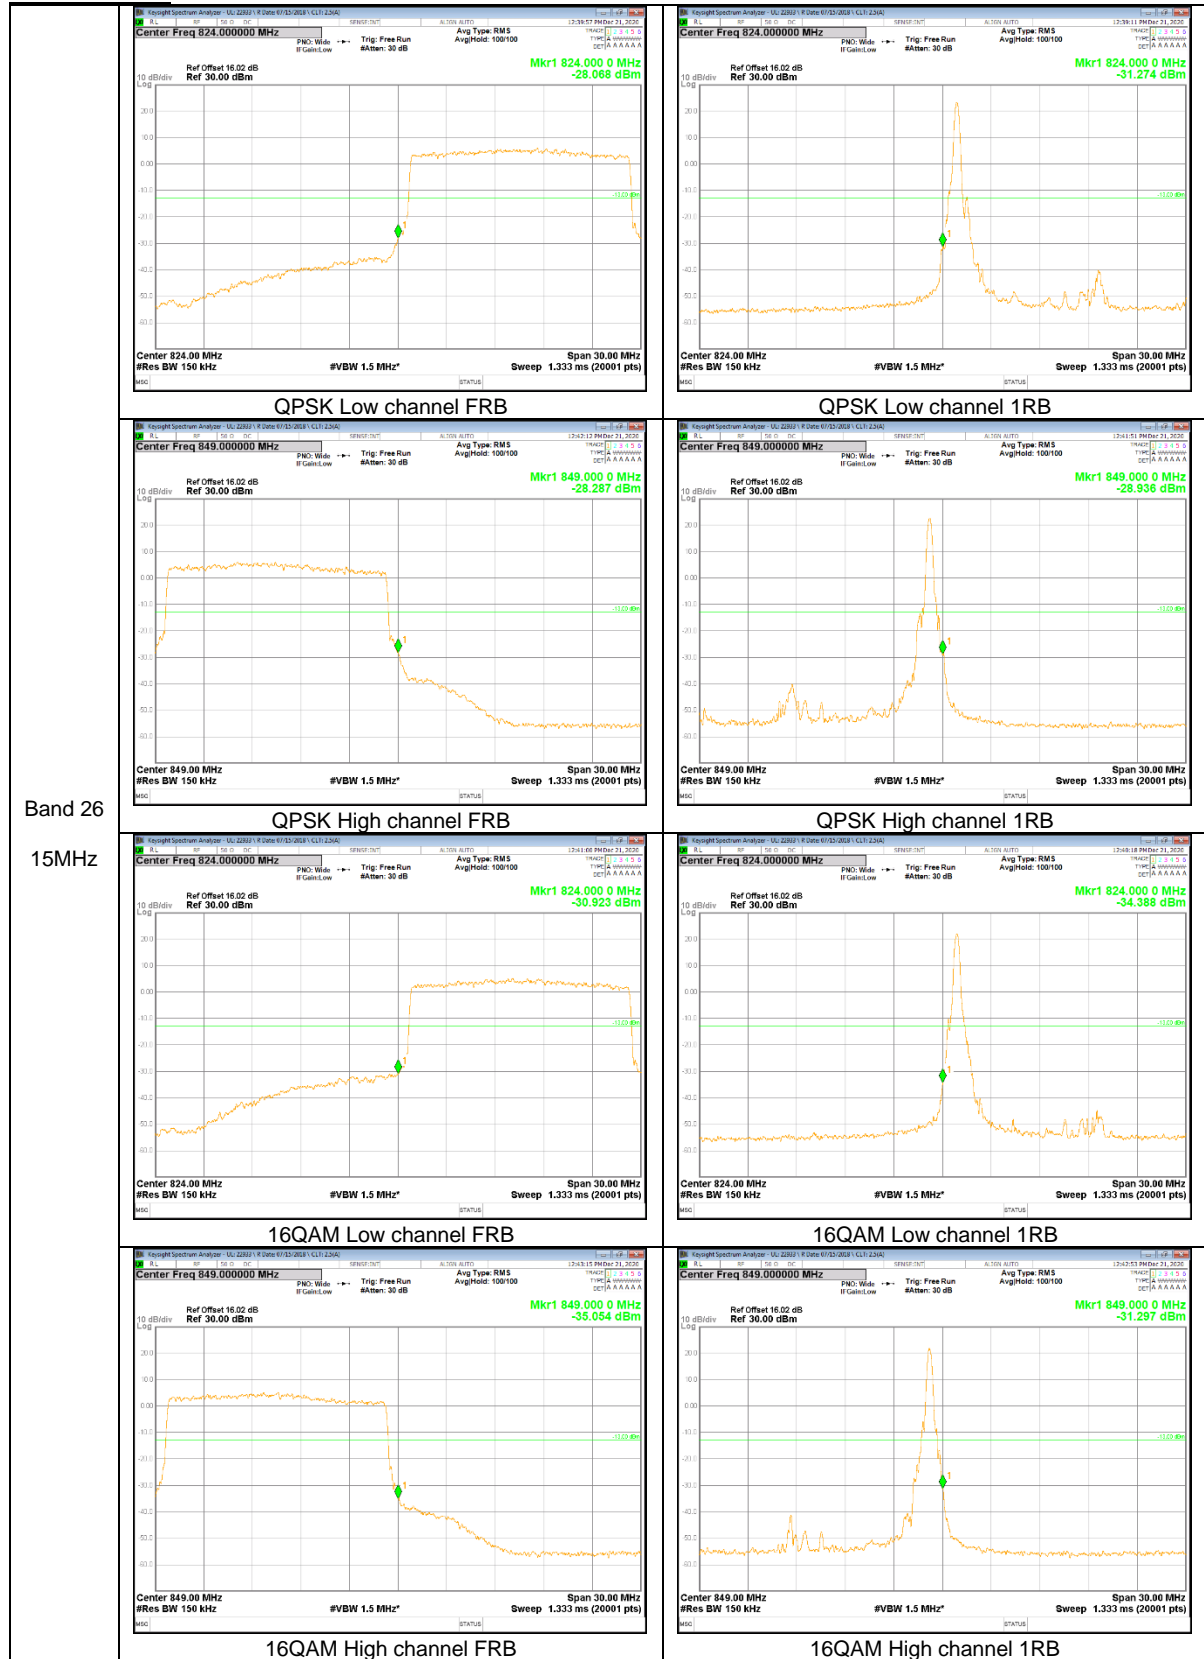

LTE Band 12

Band 12
 1.4MHz

LTE Band 13

Band 13
 10MHz

Band 13
 10MHz

Band 13
 5MHz

LTE Band 26

Band 26
 15MHz

Band 26
 10MHz

Band 26
 3MHz

Band 26
 1.4MHz

LTE Band 66

Band 66
20MHz