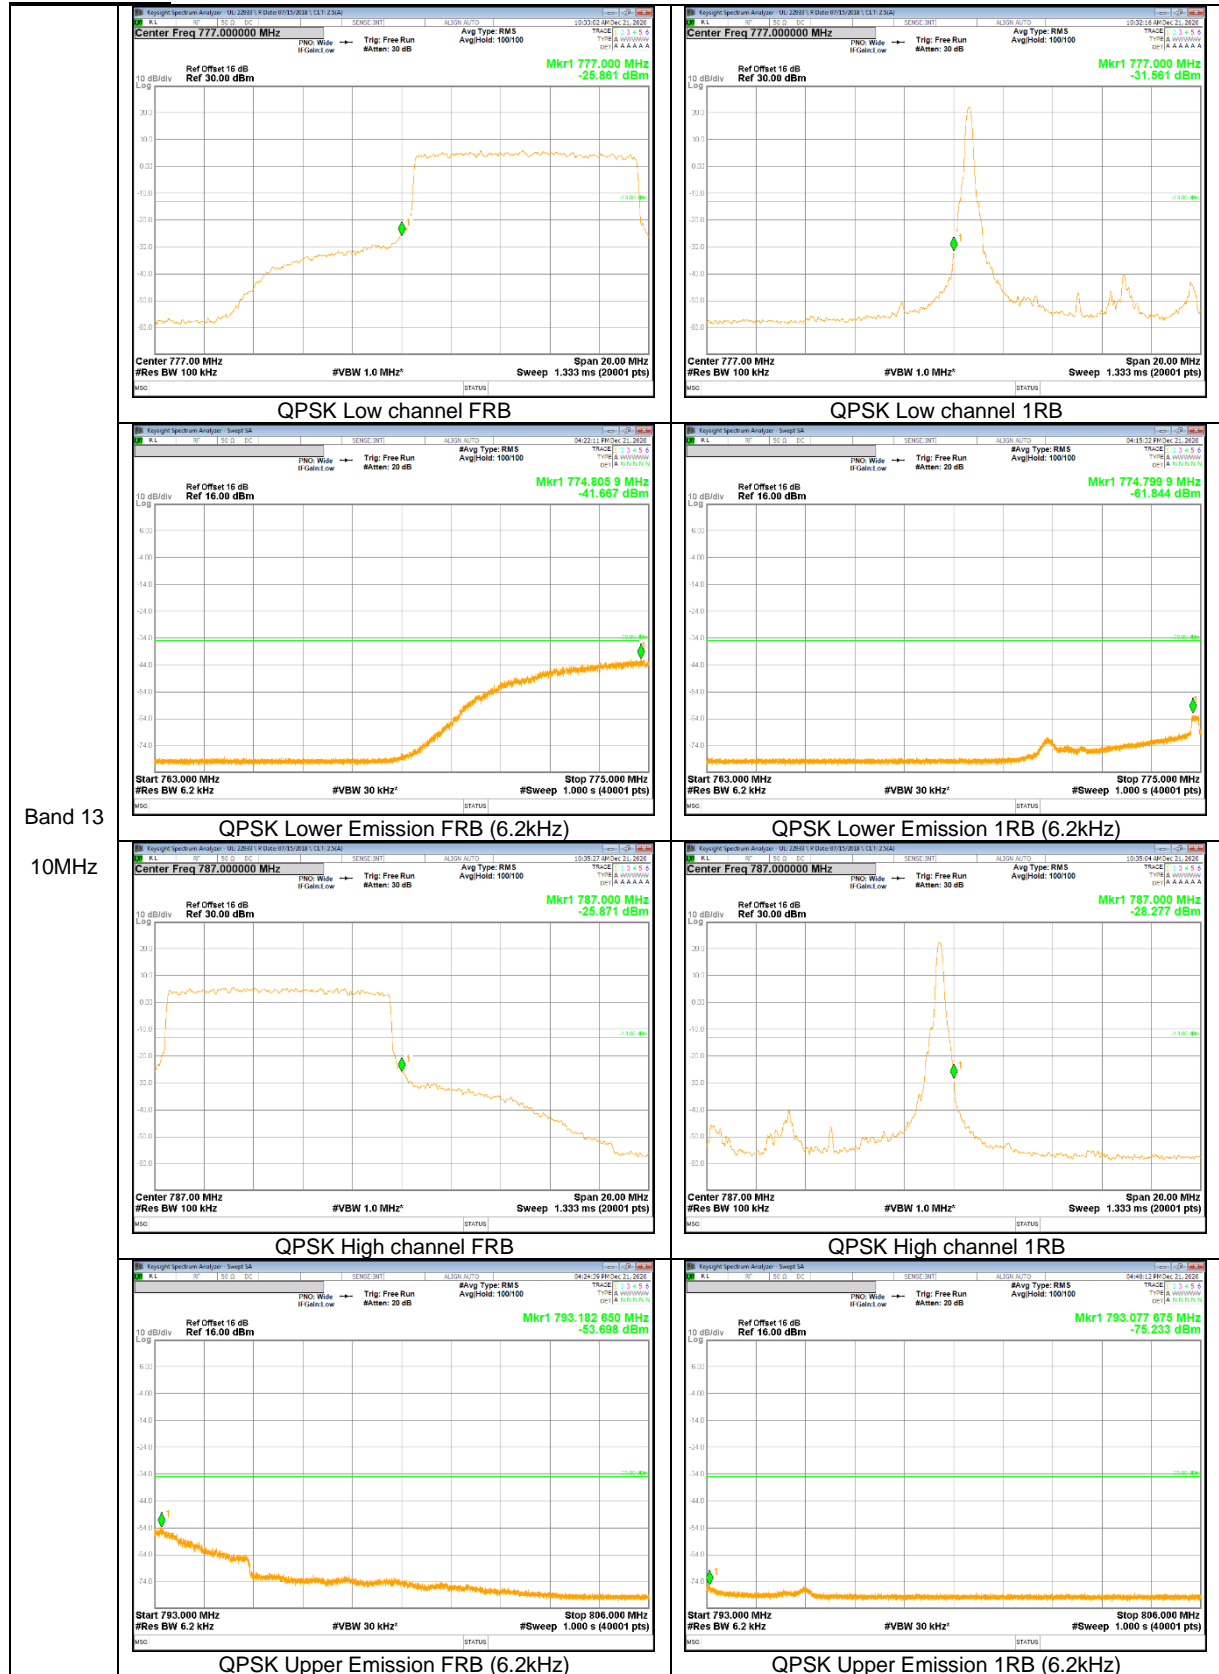

LTE Band 12

Band 12
 1.4MHz

LTE Band 13

Band 13
 10MHz

Band 13
 10MHz

Band 13
 5MHz

LTE Band 26

Band 26
 15MHz

Band 26
 10MHz

Band 26
 3MHz

Band 26
 1.4MHz

LTE Band 66

Band 66
20MHz