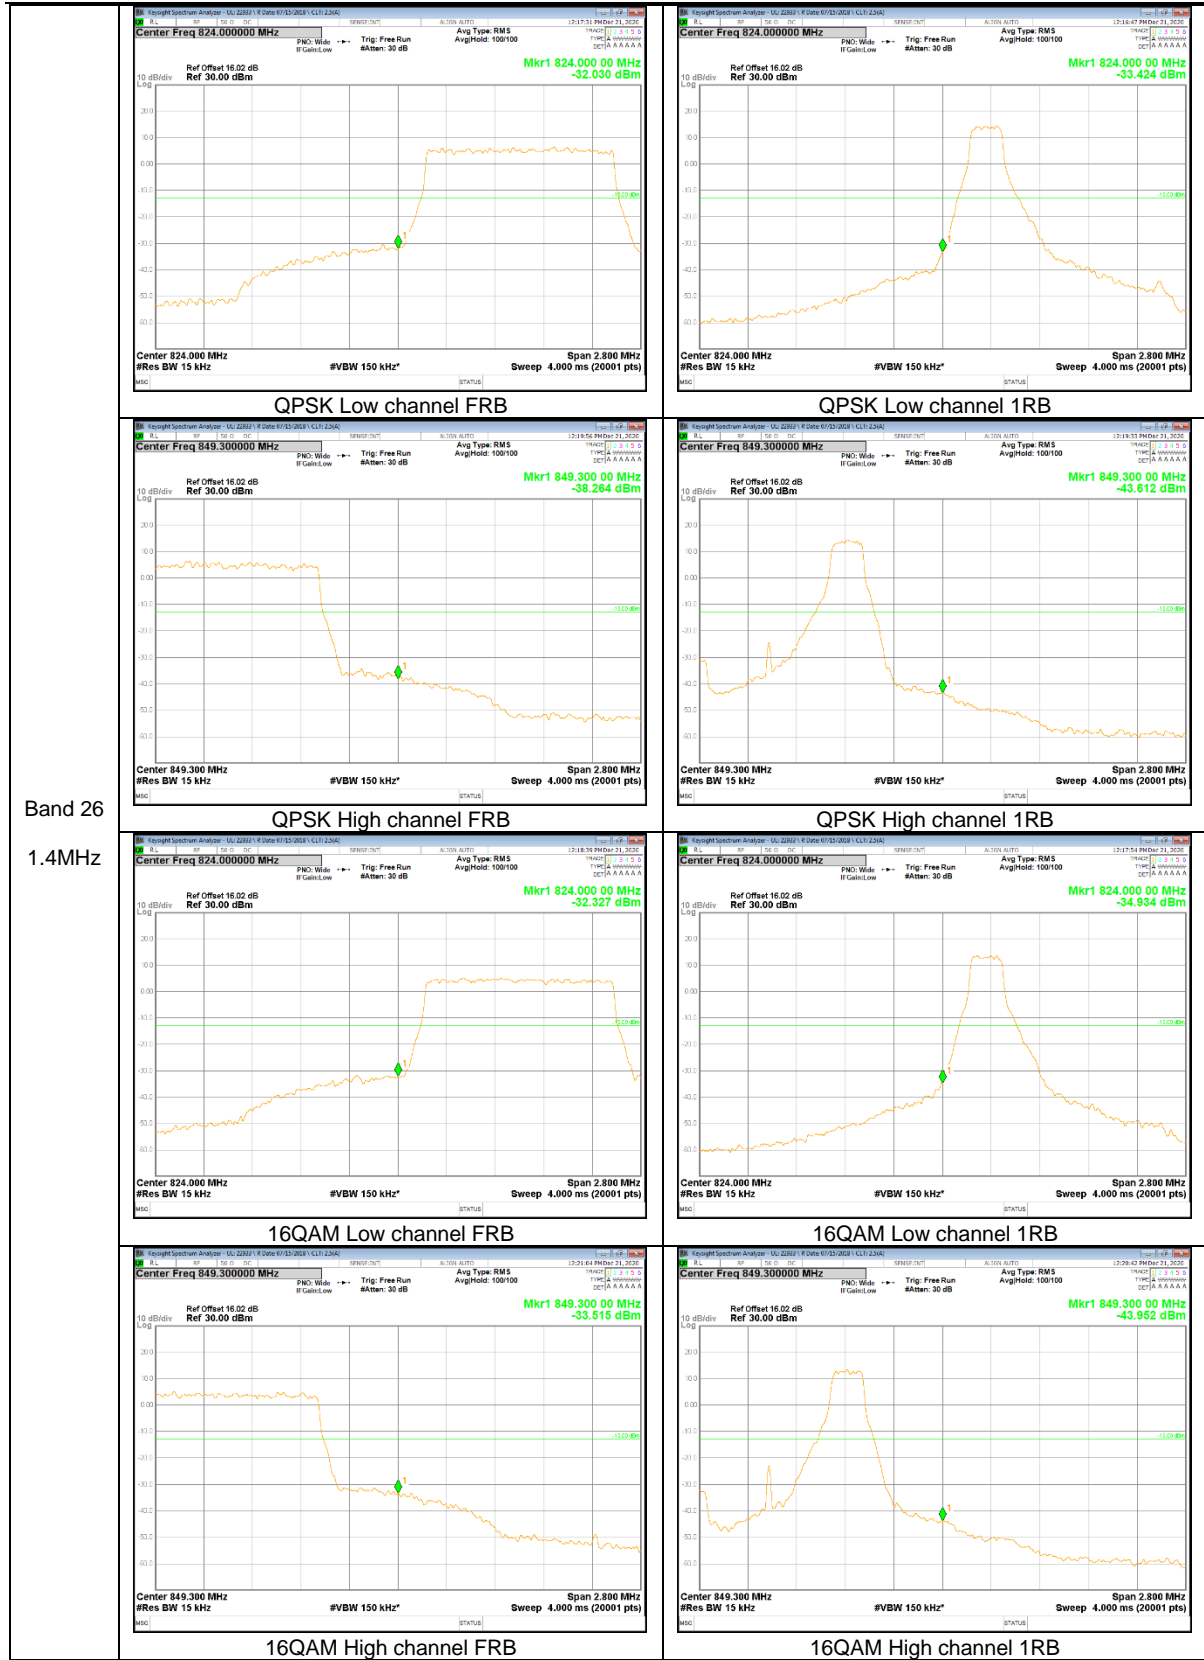

LTE Band 12

Band 12
 1.4MHz

LTE Band 13

Band 13
 10MHz

Band 13
 10MHz

Band 13
 5MHz

LTE Band 26

Band 26
 15MHz

Band 26
 10MHz

Band 26
 3MHz

Band 26
 1.4MHz

LTE Band 66

Band 66
20MHz