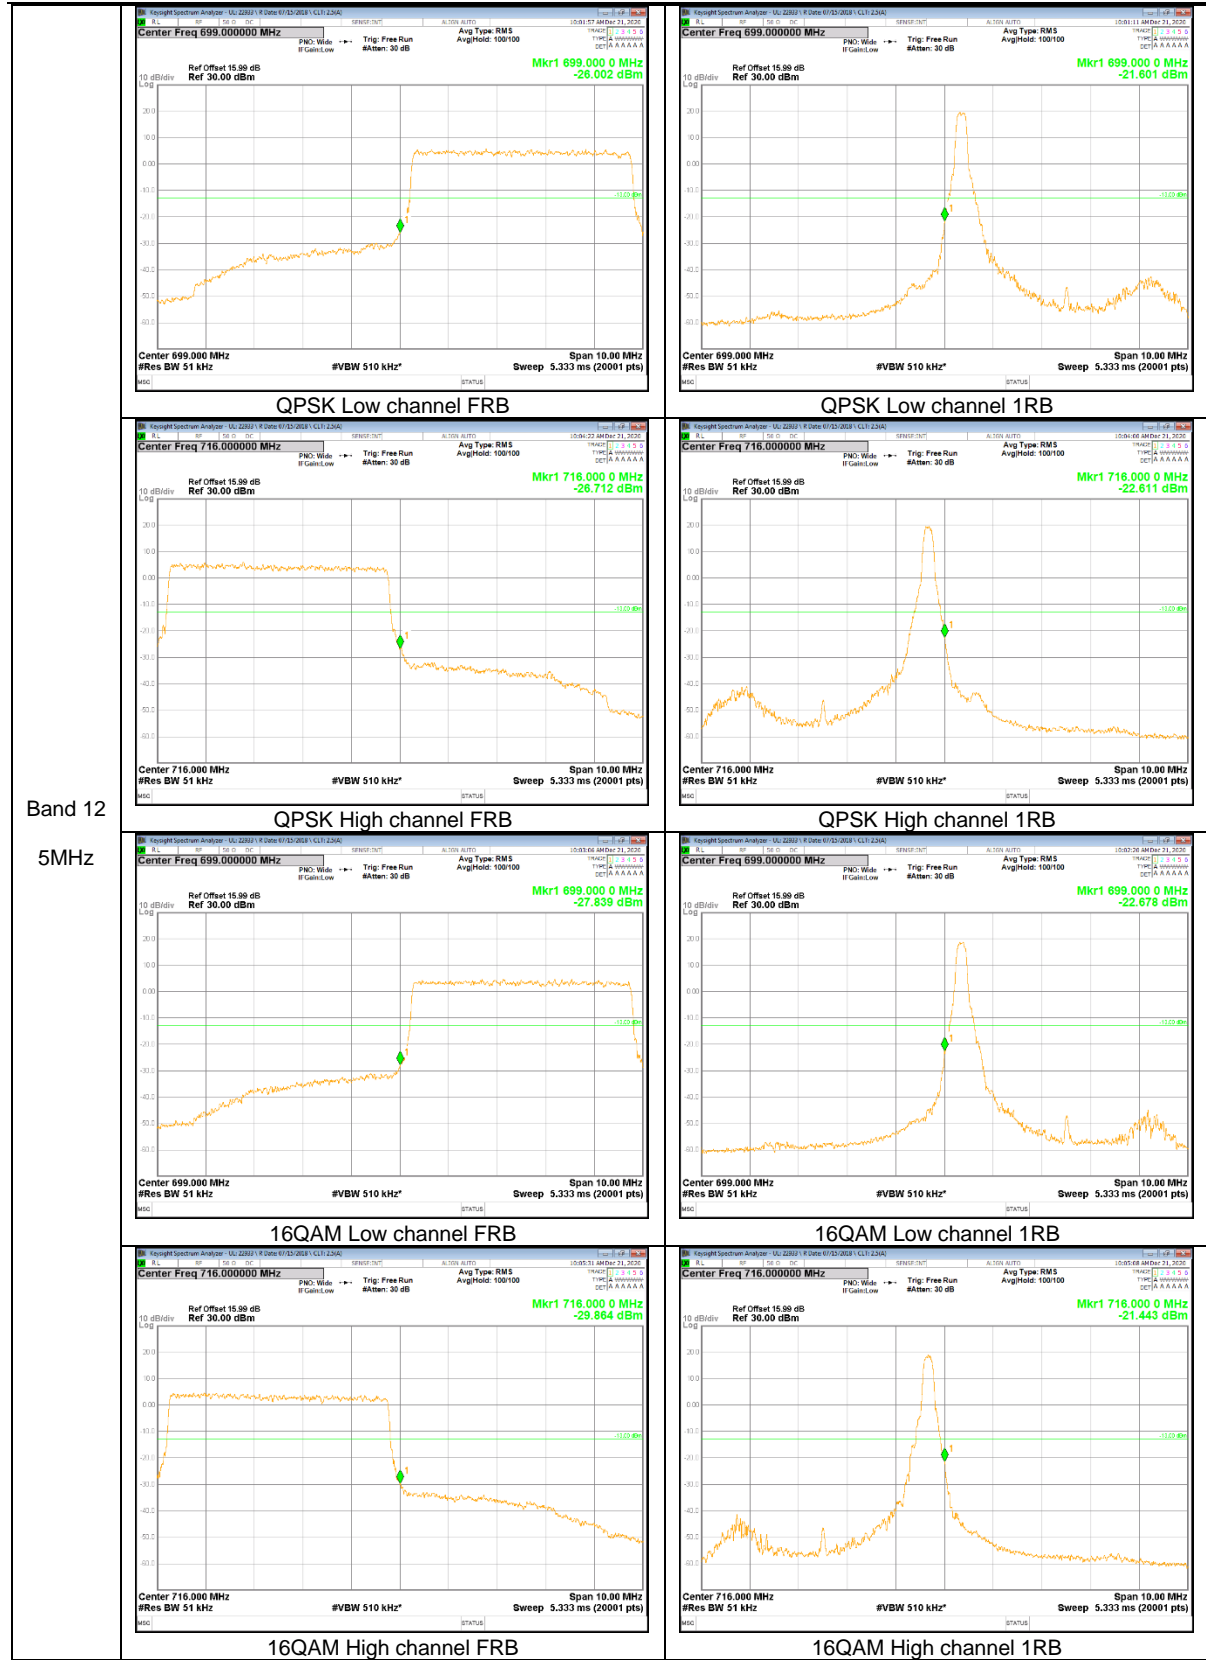

LTE Band 12

Band 12
 1.4MHz

LTE Band 13

Band 13
 10MHz

Band 13
 10MHz

Band 13
 5MHz

LTE Band 26

Band 26
 15MHz

Band 26
 10MHz

Band 26
 3MHz

Band 26
 1.4MHz

LTE Band 66

Band 66
20MHz