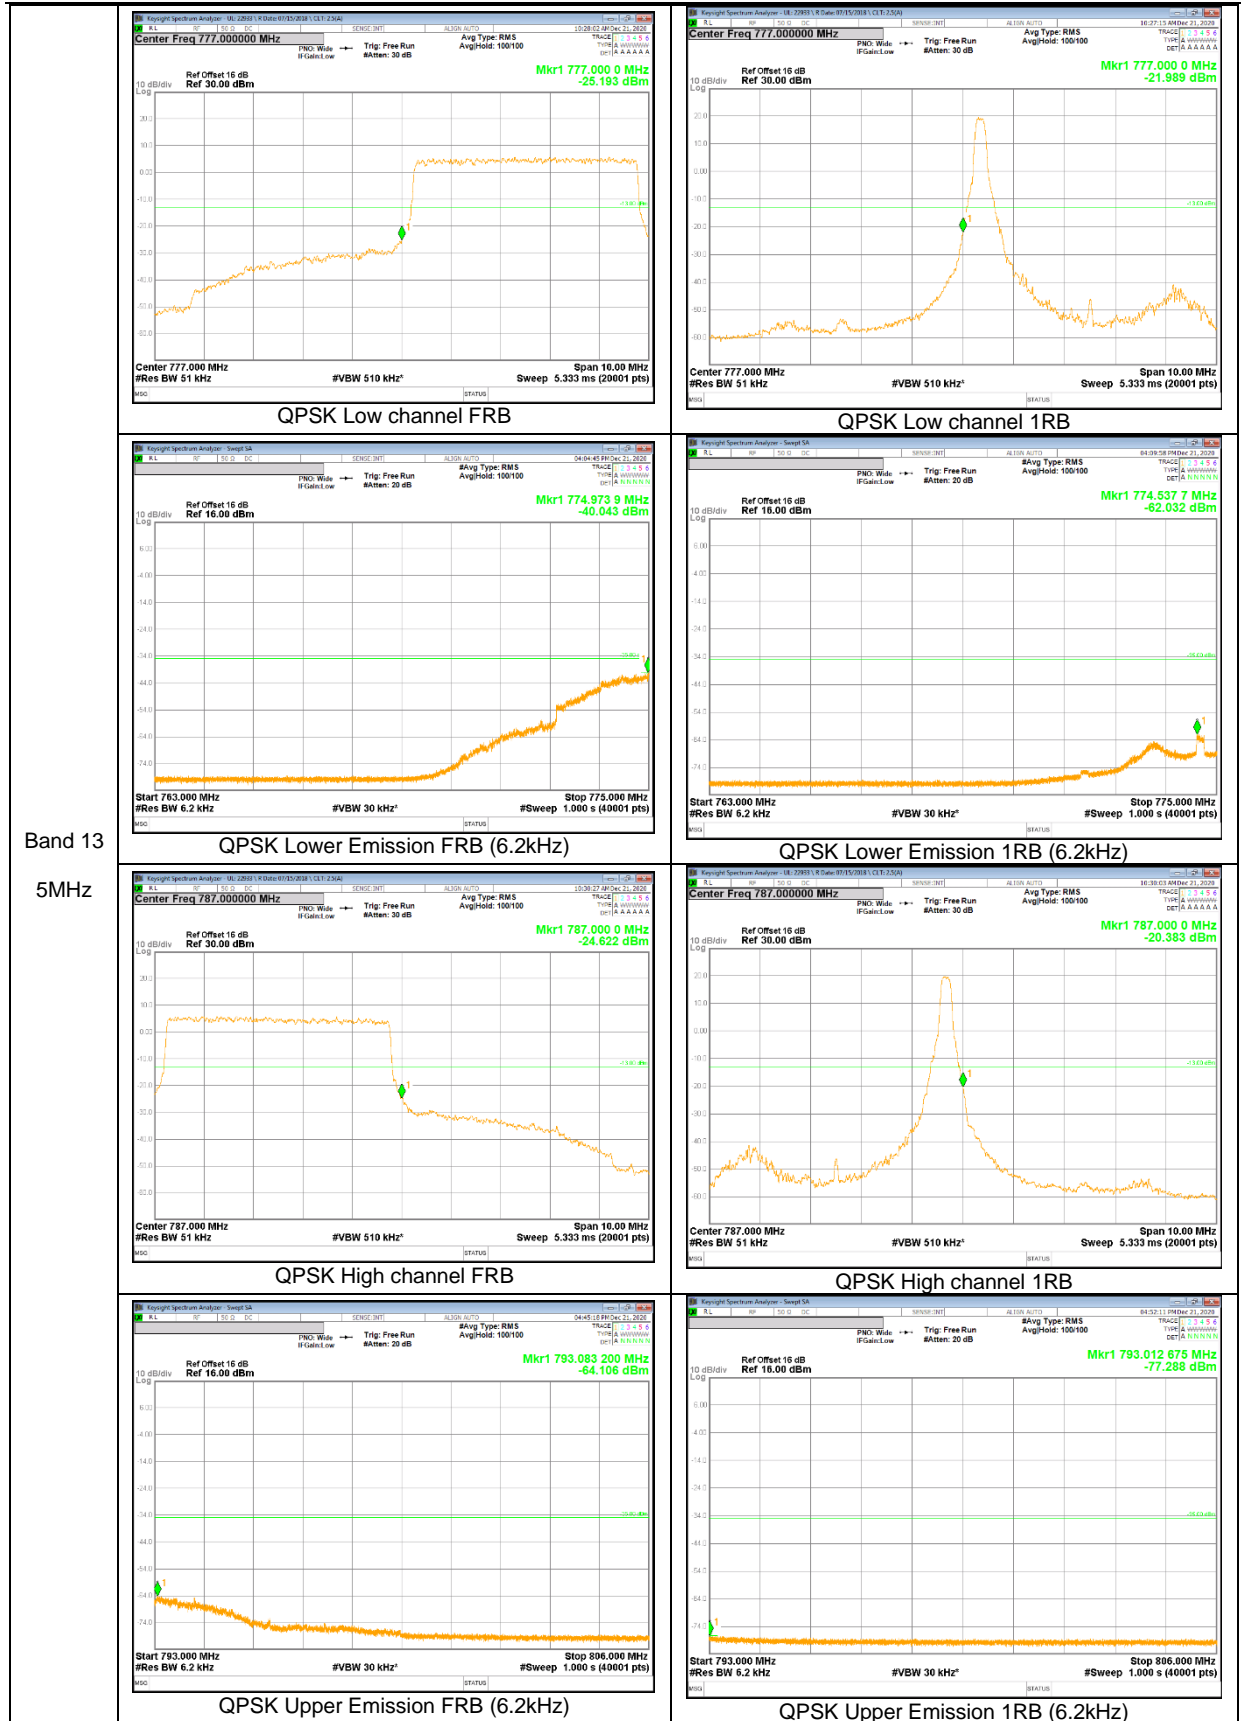

LTE Band 12

Band 12
 1.4MHz

LTE Band 13

Band 13
 10MHz

Band 13
 10MHz

Band 13
 5MHz

LTE Band 26

Band 26
 15MHz

Band 26
 10MHz

Band 26
 3MHz

Band 26
 1.4MHz

LTE Band 66

Band 66
20MHz