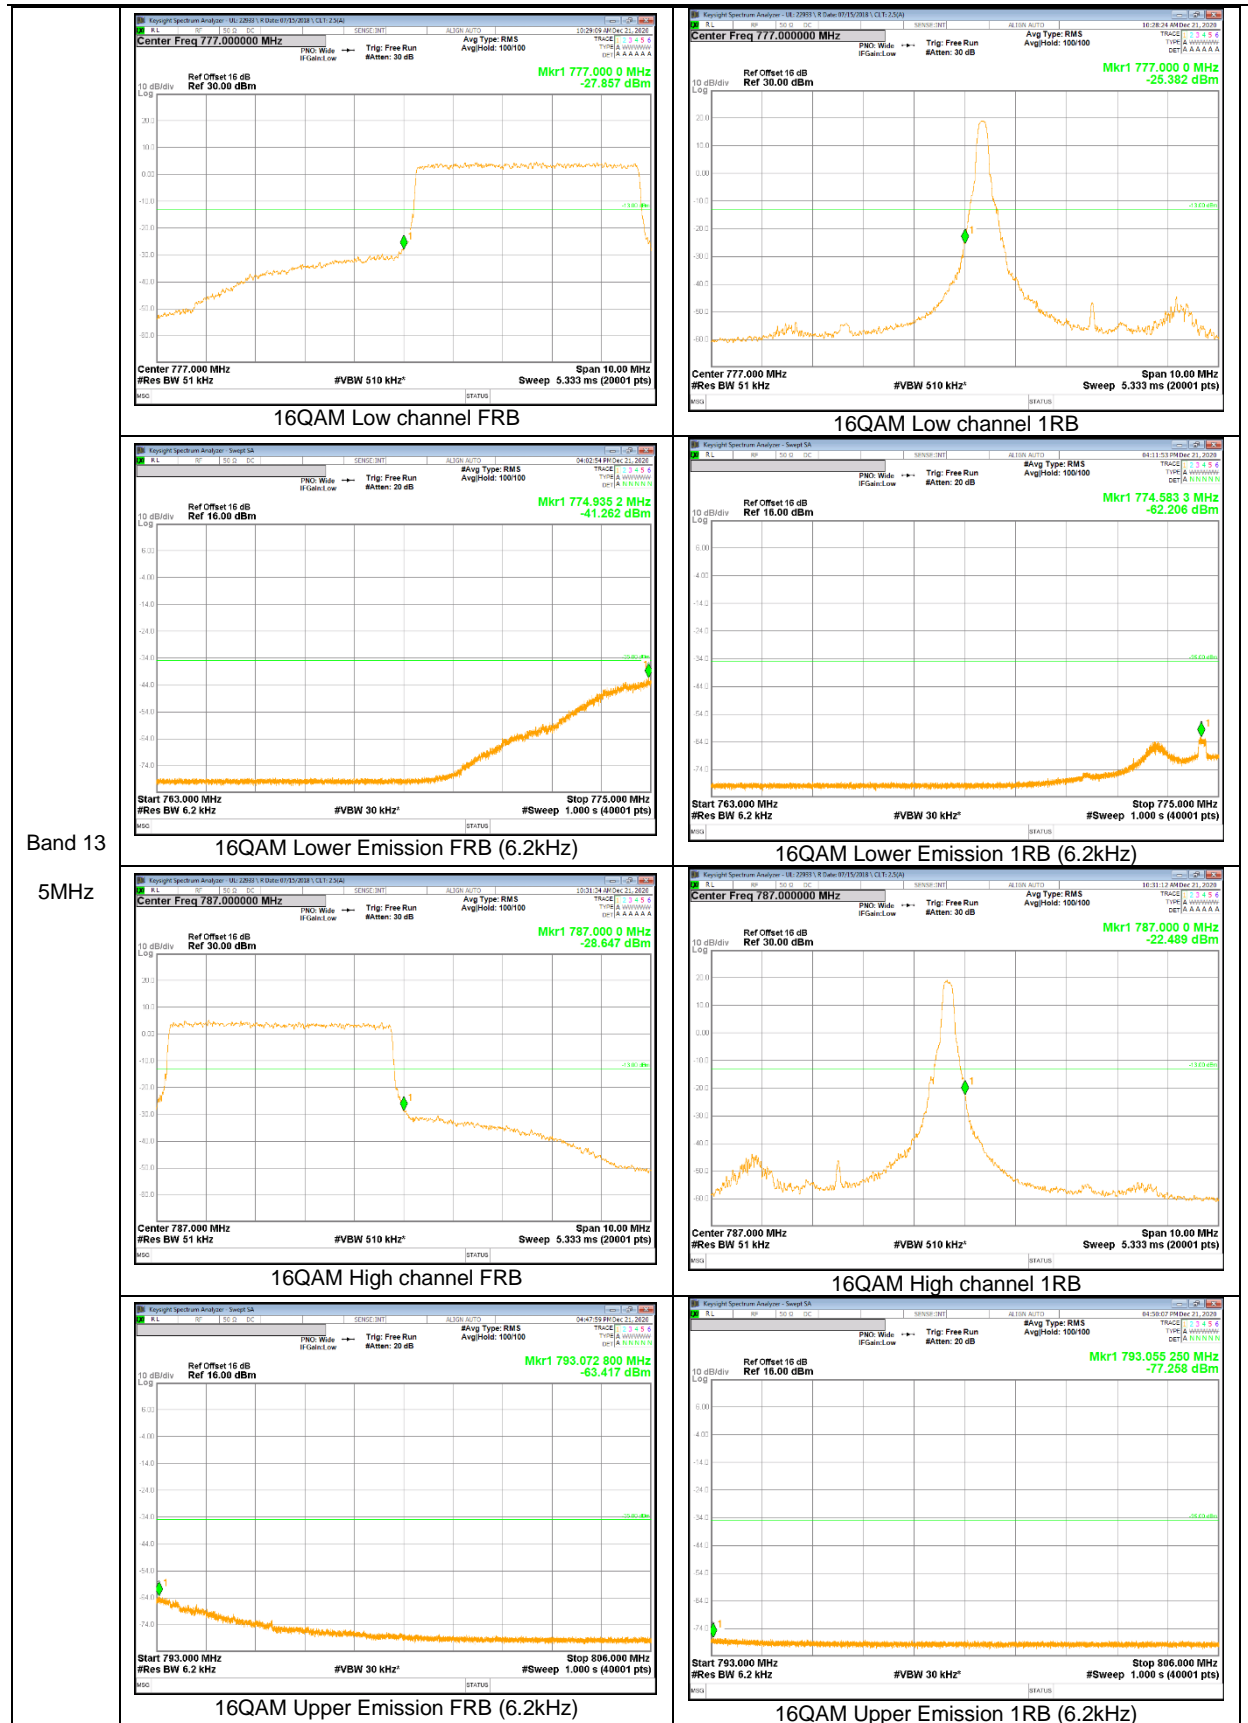

LTE Band 12

Band 12
 1.4MHz

LTE Band 13

Band 13
 10MHz

Band 13
 10MHz

Band 13
 5MHz

LTE Band 26

Band 26
 15MHz

Band 26
 10MHz

Band 26
 3MHz

Band 26
 1.4MHz

LTE Band 66

Band 66
20MHz