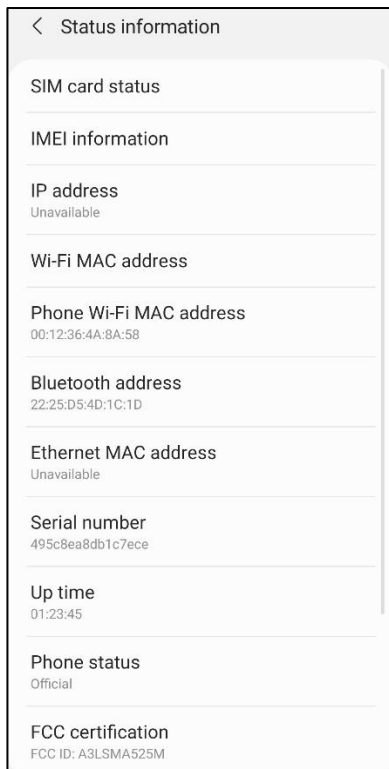

# Description of E-Label and Location

**FCC ID : A3LSMA525M**

**Model : SM-A525M/DS, SM-A525M**

This model is applied E-label, please find description of E-label below.

1. FCC ID (E-label): [Settings > About Phone > Status](#)

FCC certification

FCC ID: A3LSMA525M

[<Device Display Screen>](#)

2. Instruction of E-label on the User manual (online manual)

- Depending on the region or model, some devices are required to receive approval from the Federal Communications Commission (FCC). If your device is approved by the FCC, you can view the FCC ID of the device. To view the FCC ID, tap Settings → About Phone → Status.