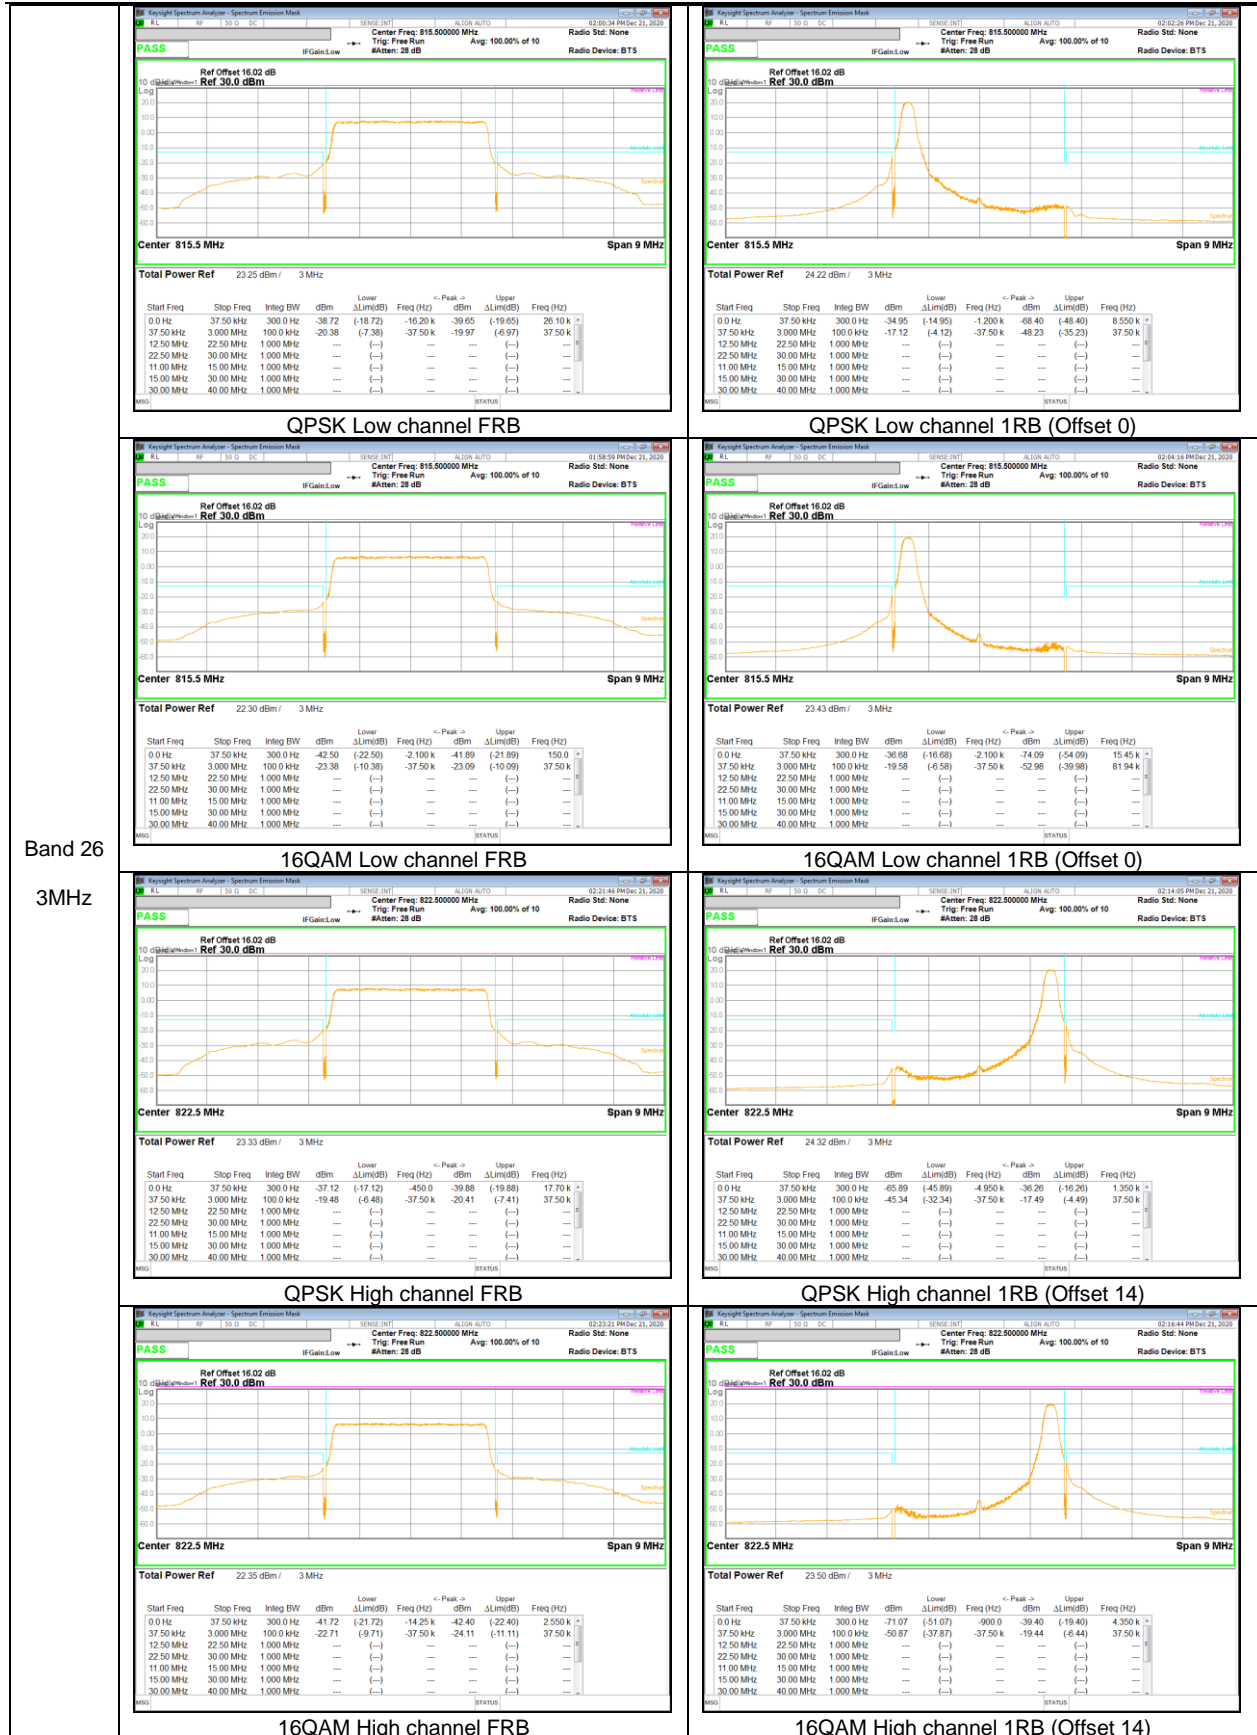

Band 26
 10MHz

QPSK Mid channel FRB

QPSK Mid channel 1RB (Offset 0)

QPSK Mid channel 1RB (Offset 49)

16QAM Mid channel 1RB (Offset 0)

16QAM Mid channel FRB

16QAM Mid channel 1RB (Offset 49)

Band 26
 5MHz

Band 26
 3MHz

Band 26
 1.4MHz

LTE Band 26 (Straddle)

Band 26
10MHz

LTE Band 41

Band 41
 20MHz
 QPSK

QPSK Low channel FRB

QPSK Low channel 1RB_Offset Low

QPSK Low channel 1RB_Offset High

QPSK Mid channel 1RB_Offset Low

QPSK Mid channel FRB

QPSK Mid channel 1RB_Offset High

Band 41
 20MHz
 QPSK

QPSK High channel FRB

QPSK High channel 1RB_Offset Low

QPSK High channel 1RB_Offset High