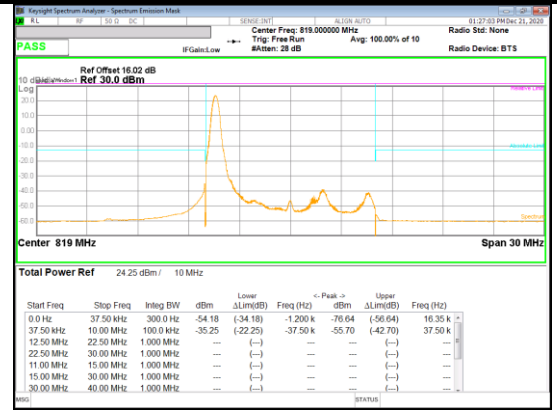

Band 26
 10MHz

QPSK Mid channel FRB

QPSK Mid channel 1RB (Offset 0)

QPSK Mid channel 1RB (Offset 49)

16QAM Mid channel 1RB (Offset 0)

16QAM Mid channel FRB

16QAM Mid channel 1RB (Offset 49)

Band 26
 5MHz

Band 26
 3MHz

Band 26
 1.4MHz

LTE Band 26 (Straddle)

Band 26
10MHz

LTE Band 41

Band 41
 20MHz
 QPSK

QPSK Low channel FRB

QPSK Low channel 1RB_Offset Low