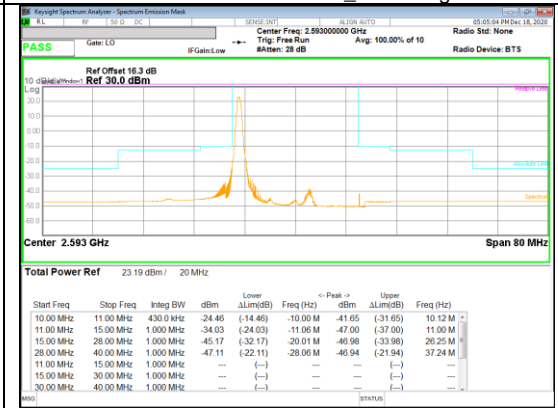

QPSK Mid channel 1RB_Offset Low