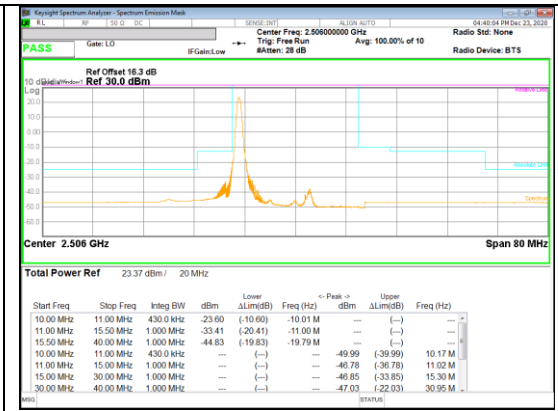

Band 26
 3MHz

Band 26
 1.4MHz

LTE Band 26 (Straddle)

Band 26
10MHz

LTE Band 41

Band 41
 20MHz
 QPSK

QPSK Low channel FRB

QPSK Low channel 1RB_Offset Low