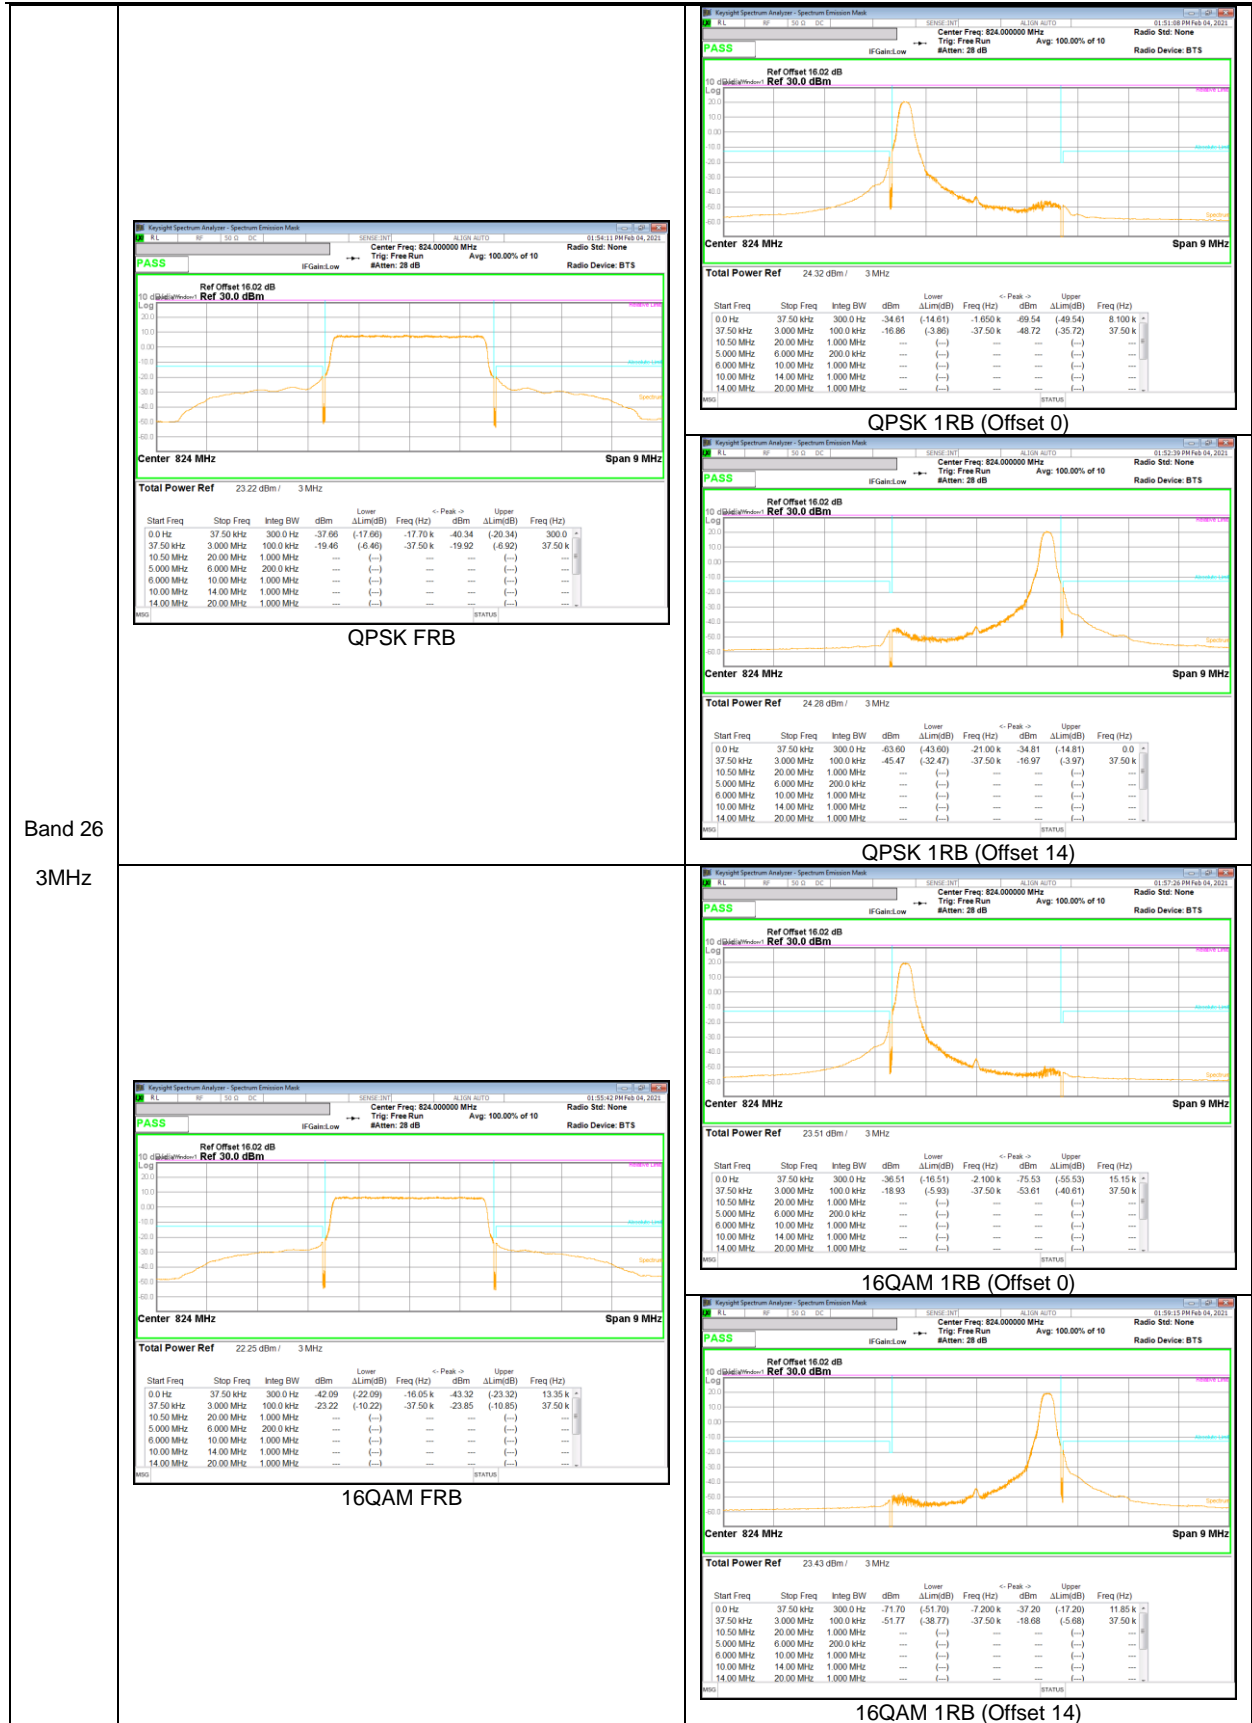

Band 26
 10MHz

QPSK Mid channel FRB

QPSK Mid channel 1RB (Offset 0)

QPSK Mid channel 1RB (Offset 49)

16QAM Mid channel 1RB (Offset 0)

16QAM Mid channel FRB

16QAM Mid channel 1RB (Offset 49)

Band 26
 5MHz

Band 26
 3MHz

Band 26
 1.4MHz

LTE Band 26 (Straddle)

Band 26
10MHz

LTE Band 41

Band 41
 20MHz
 QPSK

QPSK Low channel FRB

QPSK Low channel 1RB_Offset Low

QPSK Low channel 1RB_Offset High

QPSK Mid channel 1RB_Offset Low

QPSK Mid channel FRB

QPSK Mid channel 1RB_Offset High

Band 41
 20MHz
 QPSK

QPSK High channel FRB

QPSK High channel 1RB_Offset Low

QPSK High channel 1RB_Offset High