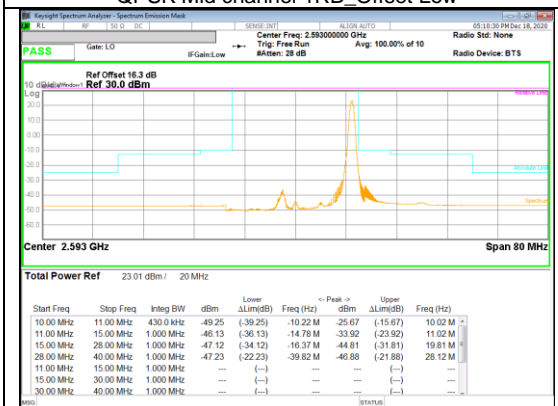

QPSK Mid channel 1RB_Offset High