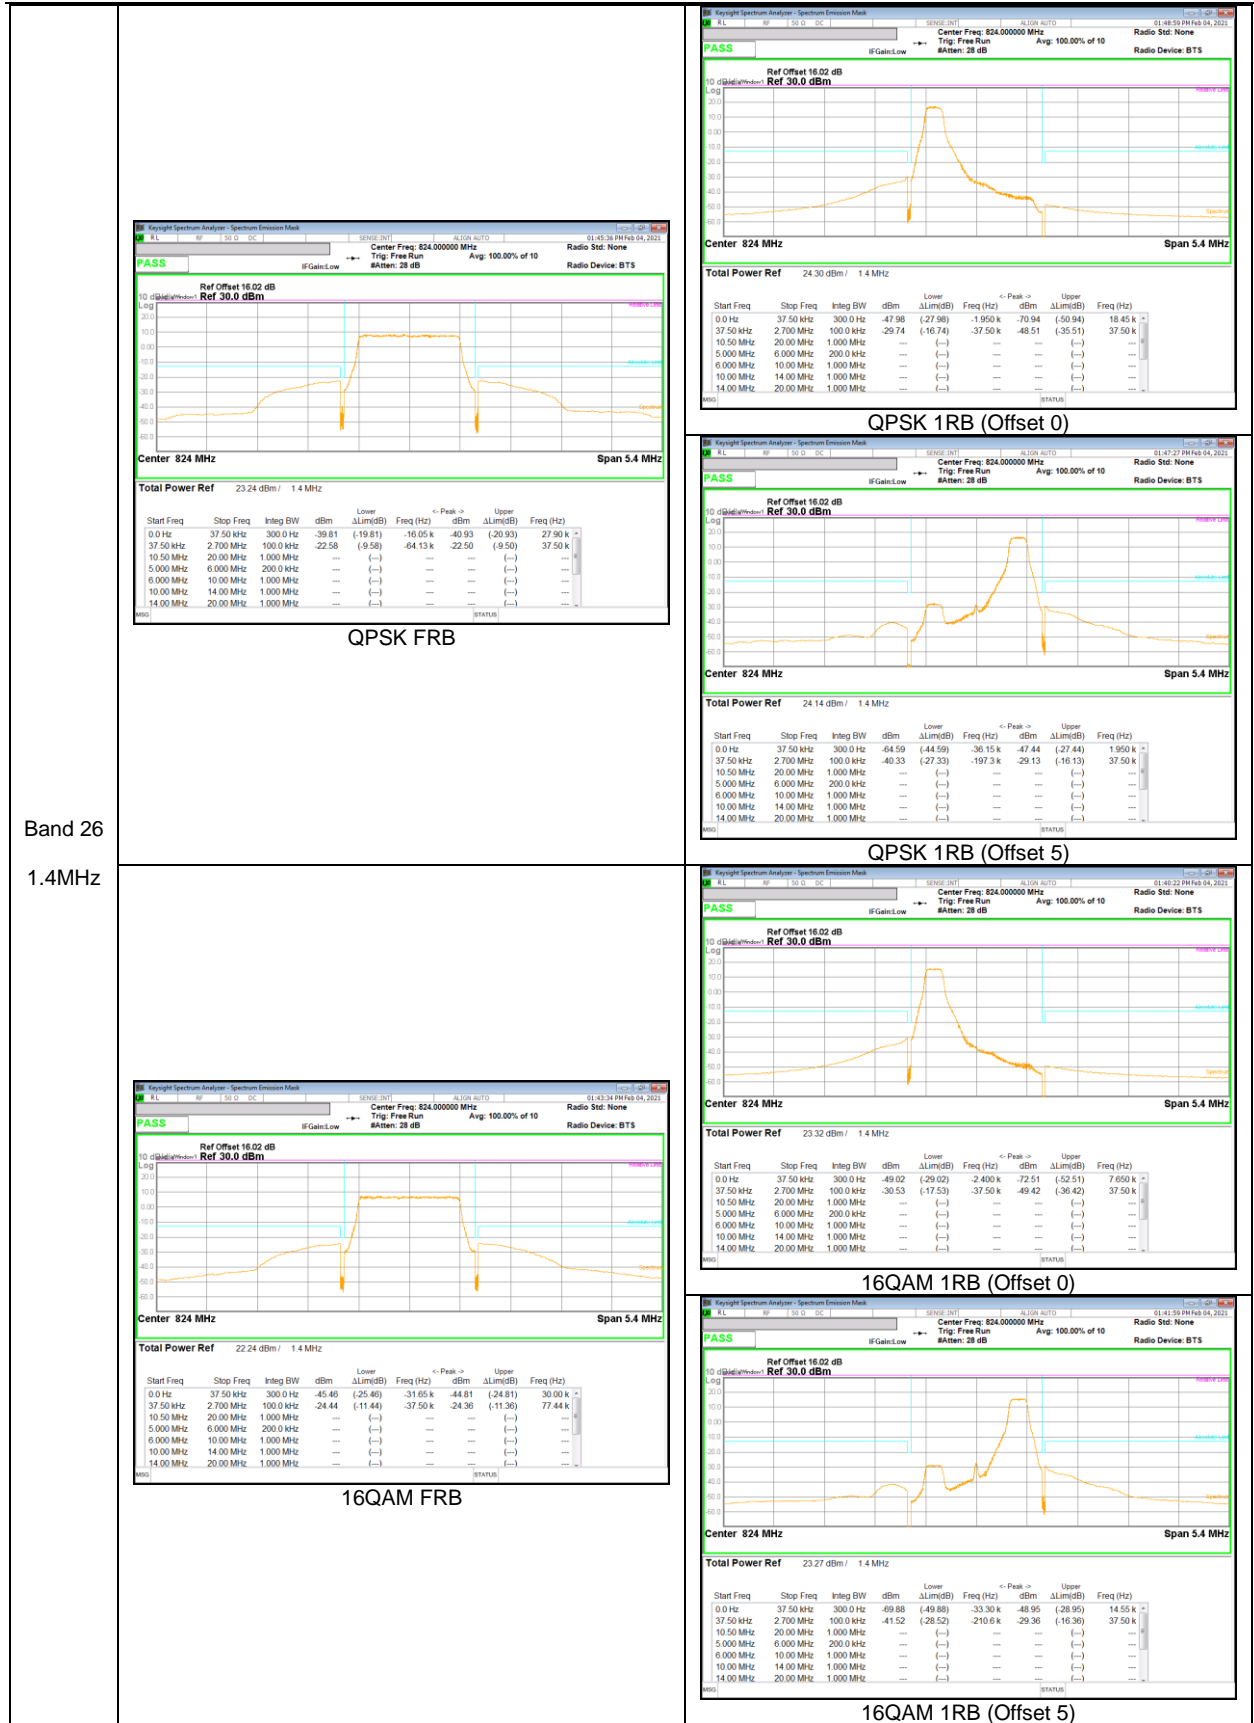

Band 26
 10MHz

QPSK Mid channel FRB

QPSK Mid channel 1RB (Offset 0)

QPSK Mid channel 1RB (Offset 49)

16QAM Mid channel 1RB (Offset 0)

16QAM Mid channel FRB

16QAM Mid channel 1RB (Offset 49)

Band 26
 5MHz

Band 26
 3MHz

Band 26
 1.4MHz

LTE Band 26 (Straddle)

Band 26
10MHz

LTE Band 41

Band 41
 20MHz
 QPSK

QPSK Low channel FRB

QPSK Low channel 1RB_Offset Low

QPSK Low channel 1RB_Offset High

QPSK Mid channel 1RB_Offset Low

QPSK Mid channel FRB

QPSK Mid channel 1RB_Offset High

Band 41
 20MHz
 QPSK

QPSK High channel FRB

QPSK High channel 1RB_Offset Low

QPSK High channel 1RB_Offset High