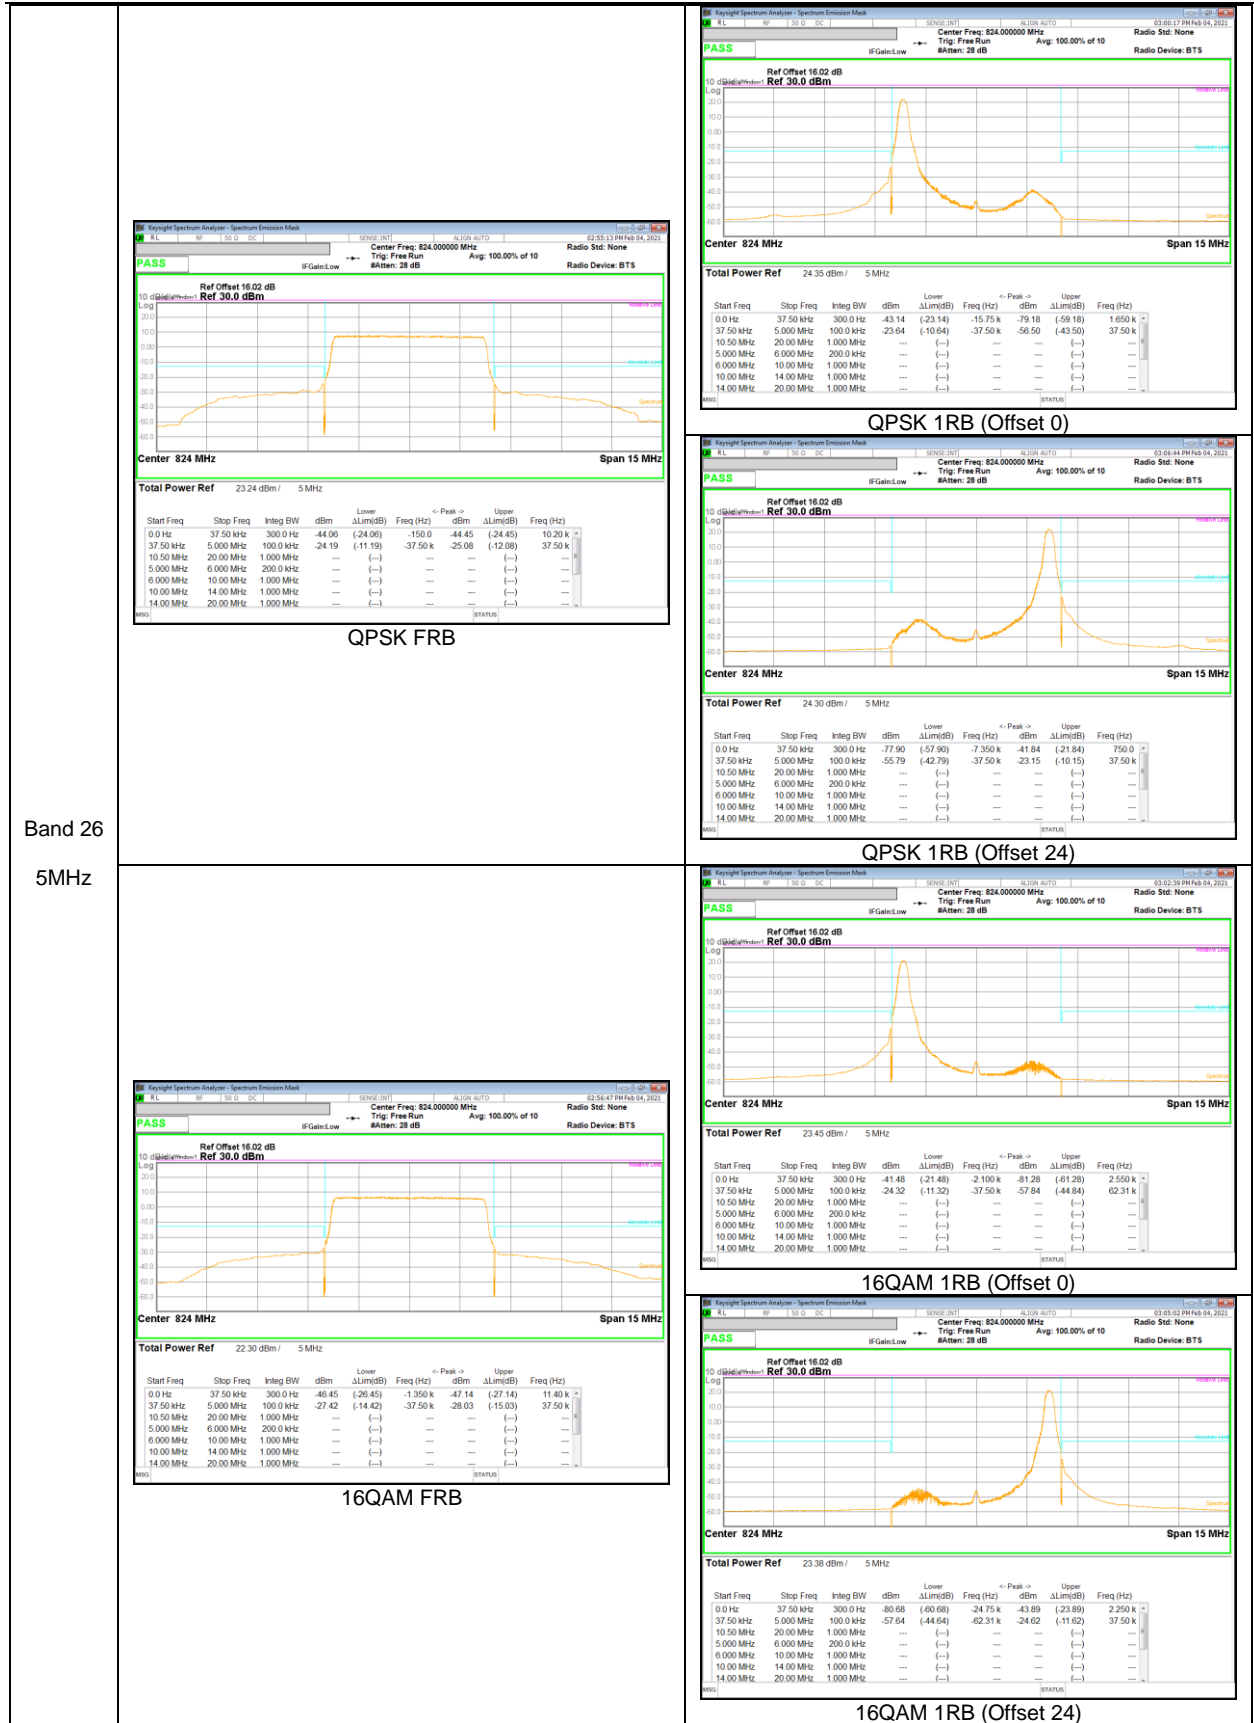

Band 26
 10MHz

QPSK Mid channel FRB

QPSK Mid channel 1RB (Offset 0)

QPSK Mid channel 1RB (Offset 49)

16QAM Mid channel 1RB (Offset 0)

16QAM Mid channel FRB

16QAM Mid channel 1RB (Offset 49)

Band 26
 5MHz

Band 26
 3MHz

Band 26
 1.4MHz

LTE Band 26 (Straddle)

Band 26
10MHz

LTE Band 41

Band 41
 20MHz
 QPSK

QPSK Low channel FRB

QPSK Low channel 1RB_Offset Low

QPSK Low channel 1RB_Offset High

QPSK Mid channel 1RB_Offset Low

QPSK Mid channel FRB

QPSK Mid channel 1RB_Offset High

Band 41
 20MHz
 QPSK

QPSK High channel FRB

QPSK High channel 1RB_Offset Low

QPSK High channel 1RB_Offset High