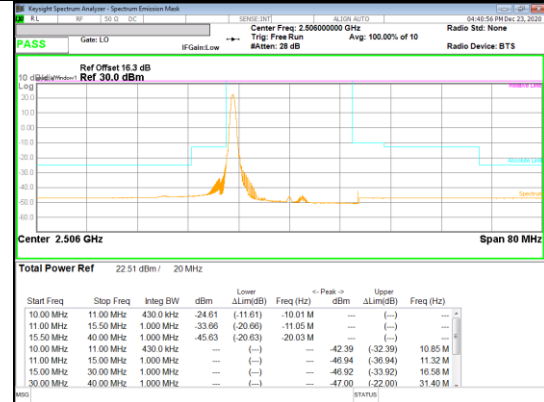

16QAM Low channel 1RB_Offset Low