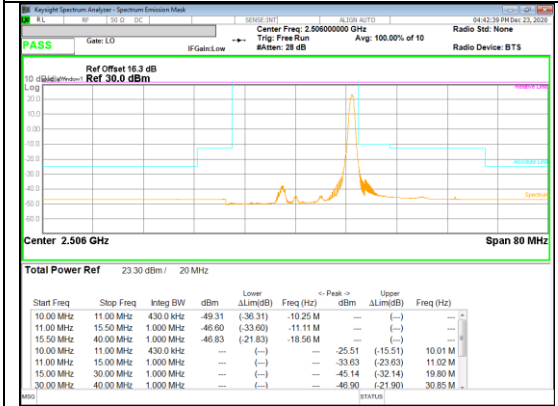

Band 26
 3MHz

Band 26
 1.4MHz

LTE Band 26 (Straddle)

Band 26
10MHz

LTE Band 41

Band 41
 20MHz
 QPSK

QPSK Low channel FRB

QPSK Low channel 1RB_Offset Low