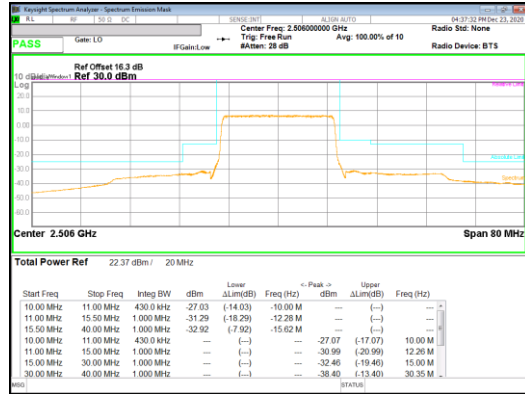

Band 26
 3MHz

Band 26
 1.4MHz

LTE Band 26 (Straddle)

Band 26
10MHz

LTE Band 41

Band 41
 20MHz
 QPSK

QPSK Low channel FRB

QPSK Low channel 1RB_Offset Low

QPSK Low channel 1RB_Offset High

QPSK Mid channel 1RB_Offset Low

QPSK Mid channel FRB

QPSK Mid channel 1RB_Offset High

Band 41
 20MHz
 QPSK

QPSK High channel FRB

QPSK High channel 1RB_Offset Low

QPSK High channel 1RB_Offset High