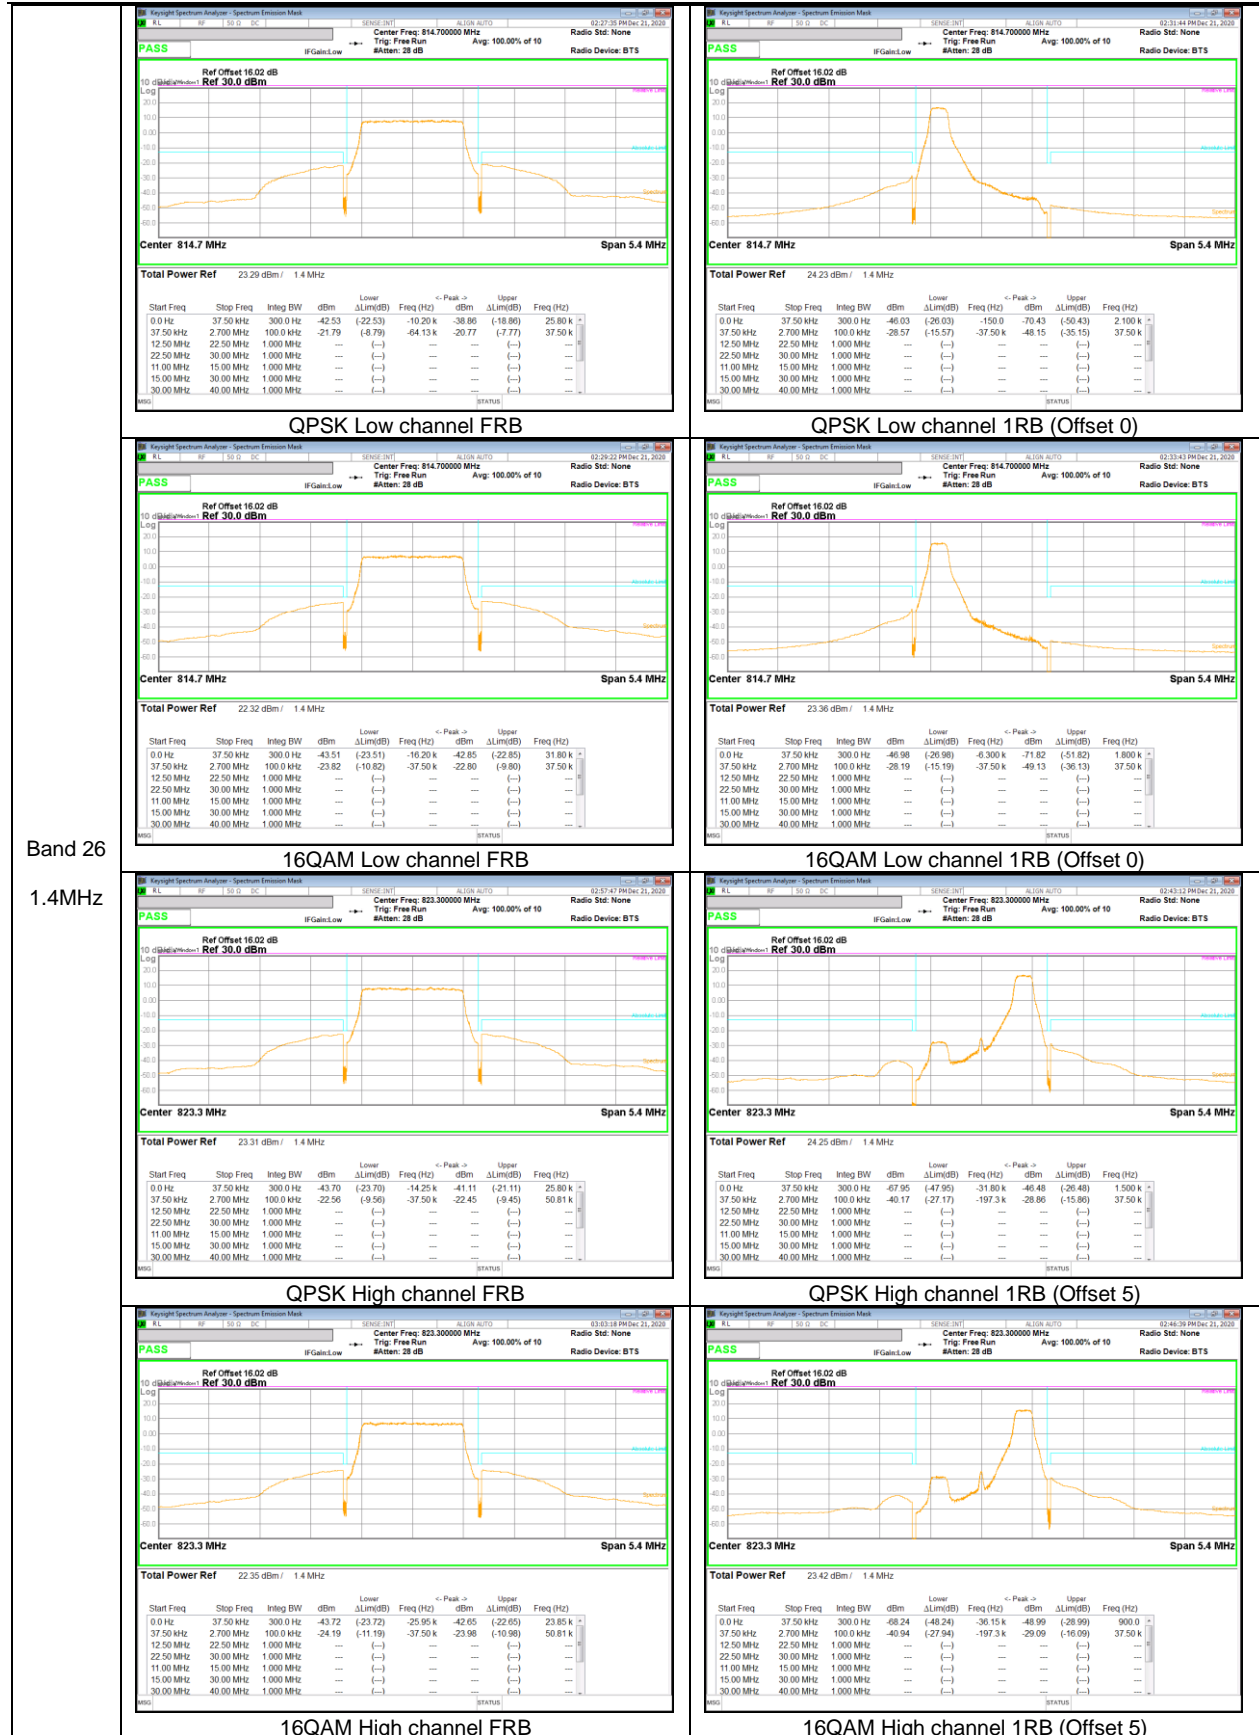

Band 26
 10MHz

QPSK Mid channel FRB

QPSK Mid channel 1RB (Offset 0)

QPSK Mid channel 1RB (Offset 49)

16QAM Mid channel 1RB (Offset 0)

16QAM Mid channel FRB

16QAM Mid channel 1RB (Offset 49)

Band 26
 5MHz

Band 26
 3MHz

Band 26
 1.4MHz

LTE Band 26 (Straddle)

Band 26
10MHz

LTE Band 41

Band 41
 20MHz
 QPSK

QPSK Low channel FRB

QPSK Low channel 1RB_Offset Low

QPSK Low channel 1RB_Offset High

QPSK Mid channel 1RB_Offset Low

QPSK Mid channel FRB

QPSK Mid channel 1RB_Offset High

Band 41
 20MHz
 QPSK

QPSK High channel FRB

QPSK High channel 1RB_Offset Low

QPSK High channel 1RB_Offset High