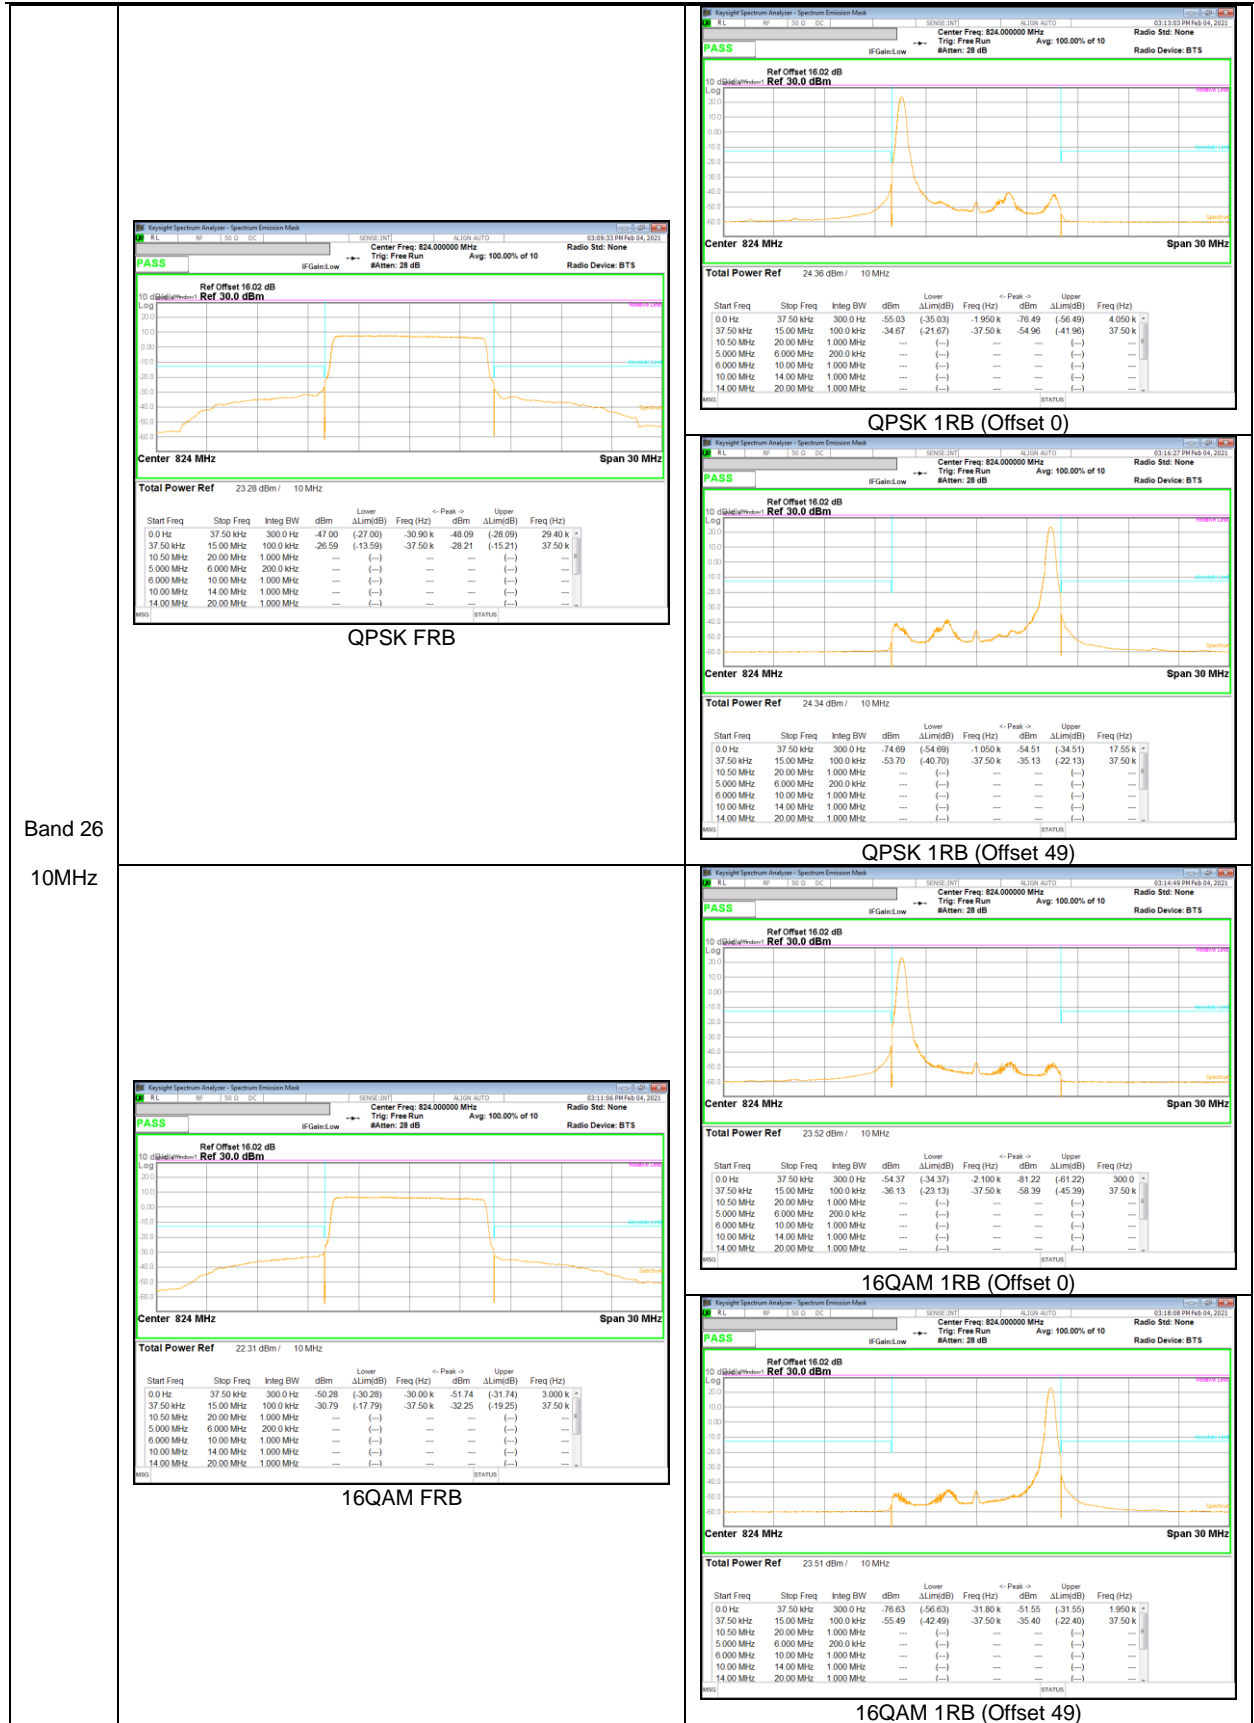

Band 26
 10MHz

QPSK Mid channel FRB

QPSK Mid channel 1RB (Offset 0)

QPSK Mid channel 1RB (Offset 49)

16QAM Mid channel 1RB (Offset 0)

16QAM Mid channel FRB

16QAM Mid channel 1RB (Offset 49)

Band 26
 5MHz

Band 26
 3MHz

Band 26
 1.4MHz

LTE Band 26 (Straddle)

Band 26
10MHz

LTE Band 41

Band 41
 20MHz
 QPSK

QPSK Low channel FRB

QPSK Low channel 1RB_Offset Low

QPSK Low channel 1RB_Offset High

QPSK Mid channel 1RB_Offset Low

QPSK Mid channel FRB

QPSK Mid channel 1RB_Offset High

Band 41
 20MHz
 QPSK

QPSK High channel FRB

QPSK High channel 1RB_Offset Low

QPSK High channel 1RB_Offset High