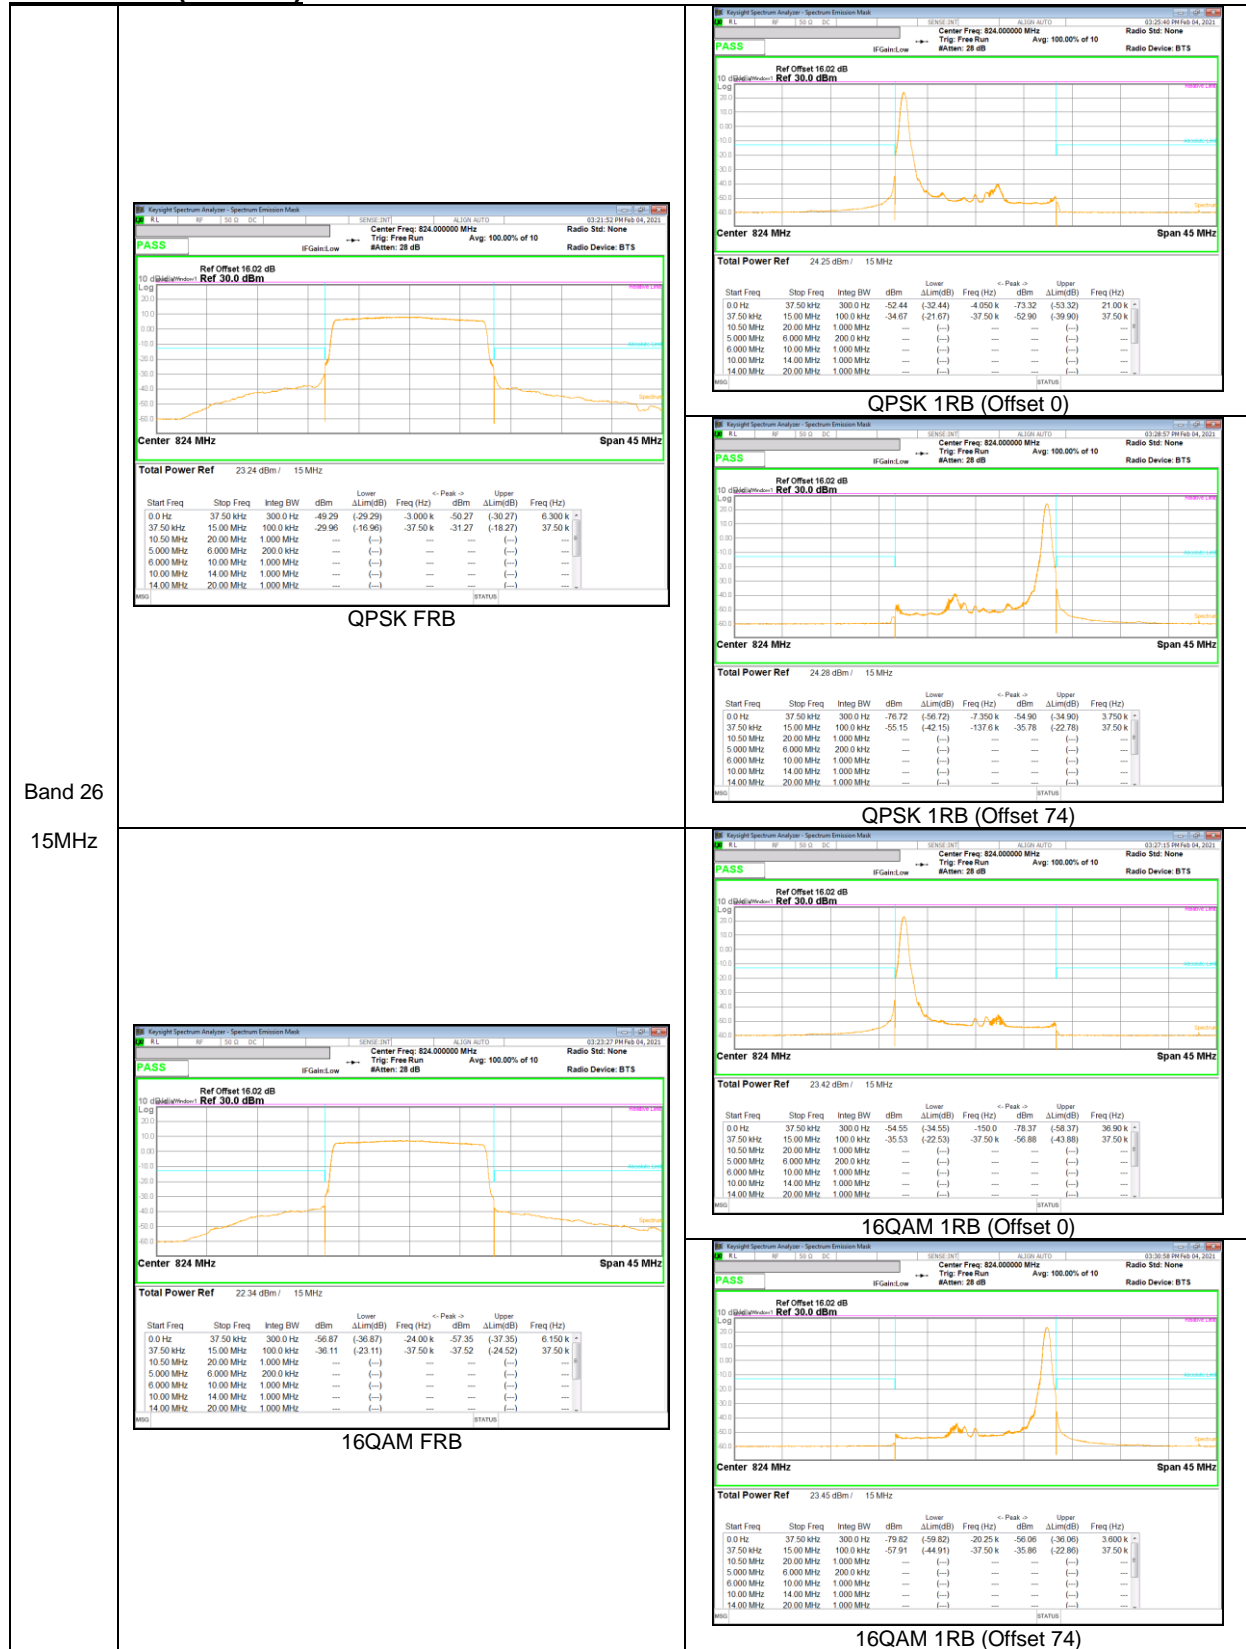

Band 26
 10MHz

QPSK Mid channel FRB

QPSK Mid channel 1RB (Offset 0)

QPSK Mid channel 1RB (Offset 49)

16QAM Mid channel 1RB (Offset 0)

16QAM Mid channel FRB

16QAM Mid channel 1RB (Offset 49)

Band 26
 5MHz

Band 26
 3MHz

Band 26
 1.4MHz

LTE Band 26 (Straddle)

Band 26
10MHz

LTE Band 41

Band 41
 20MHz
 QPSK

QPSK Low channel FRB

QPSK Low channel 1RB_Offset Low

QPSK Low channel 1RB_Offset High

QPSK Mid channel 1RB_Offset Low

QPSK Mid channel FRB

QPSK Mid channel 1RB_Offset High

Band 41
 20MHz
 QPSK

QPSK High channel FRB

QPSK High channel 1RB_Offset Low

QPSK High channel 1RB_Offset High