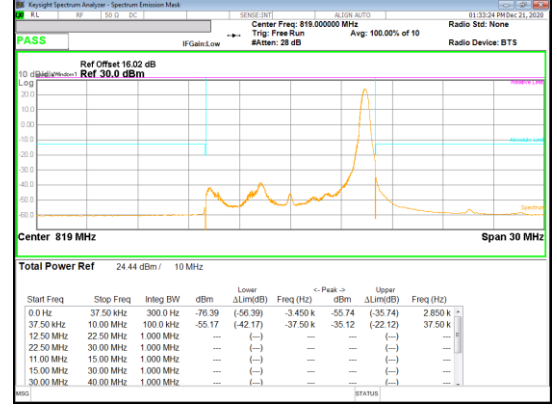

Band 26
 10MHz

QPSK Mid channel FRB

QPSK Mid channel 1RB (Offset 0)

QPSK Mid channel 1RB (Offset 49)

16QAM Mid channel 1RB (Offset 0)

16QAM Mid channel FRB

16QAM Mid channel 1RB (Offset 49)

Band 26
 5MHz

Band 26
 3MHz

Band 26
 1.4MHz

LTE Band 26 (Straddle)

Band 26
10MHz

LTE Band 41

Band 41
 20MHz
 QPSK

QPSK Low channel FRB

QPSK Low channel 1RB_Offset Low