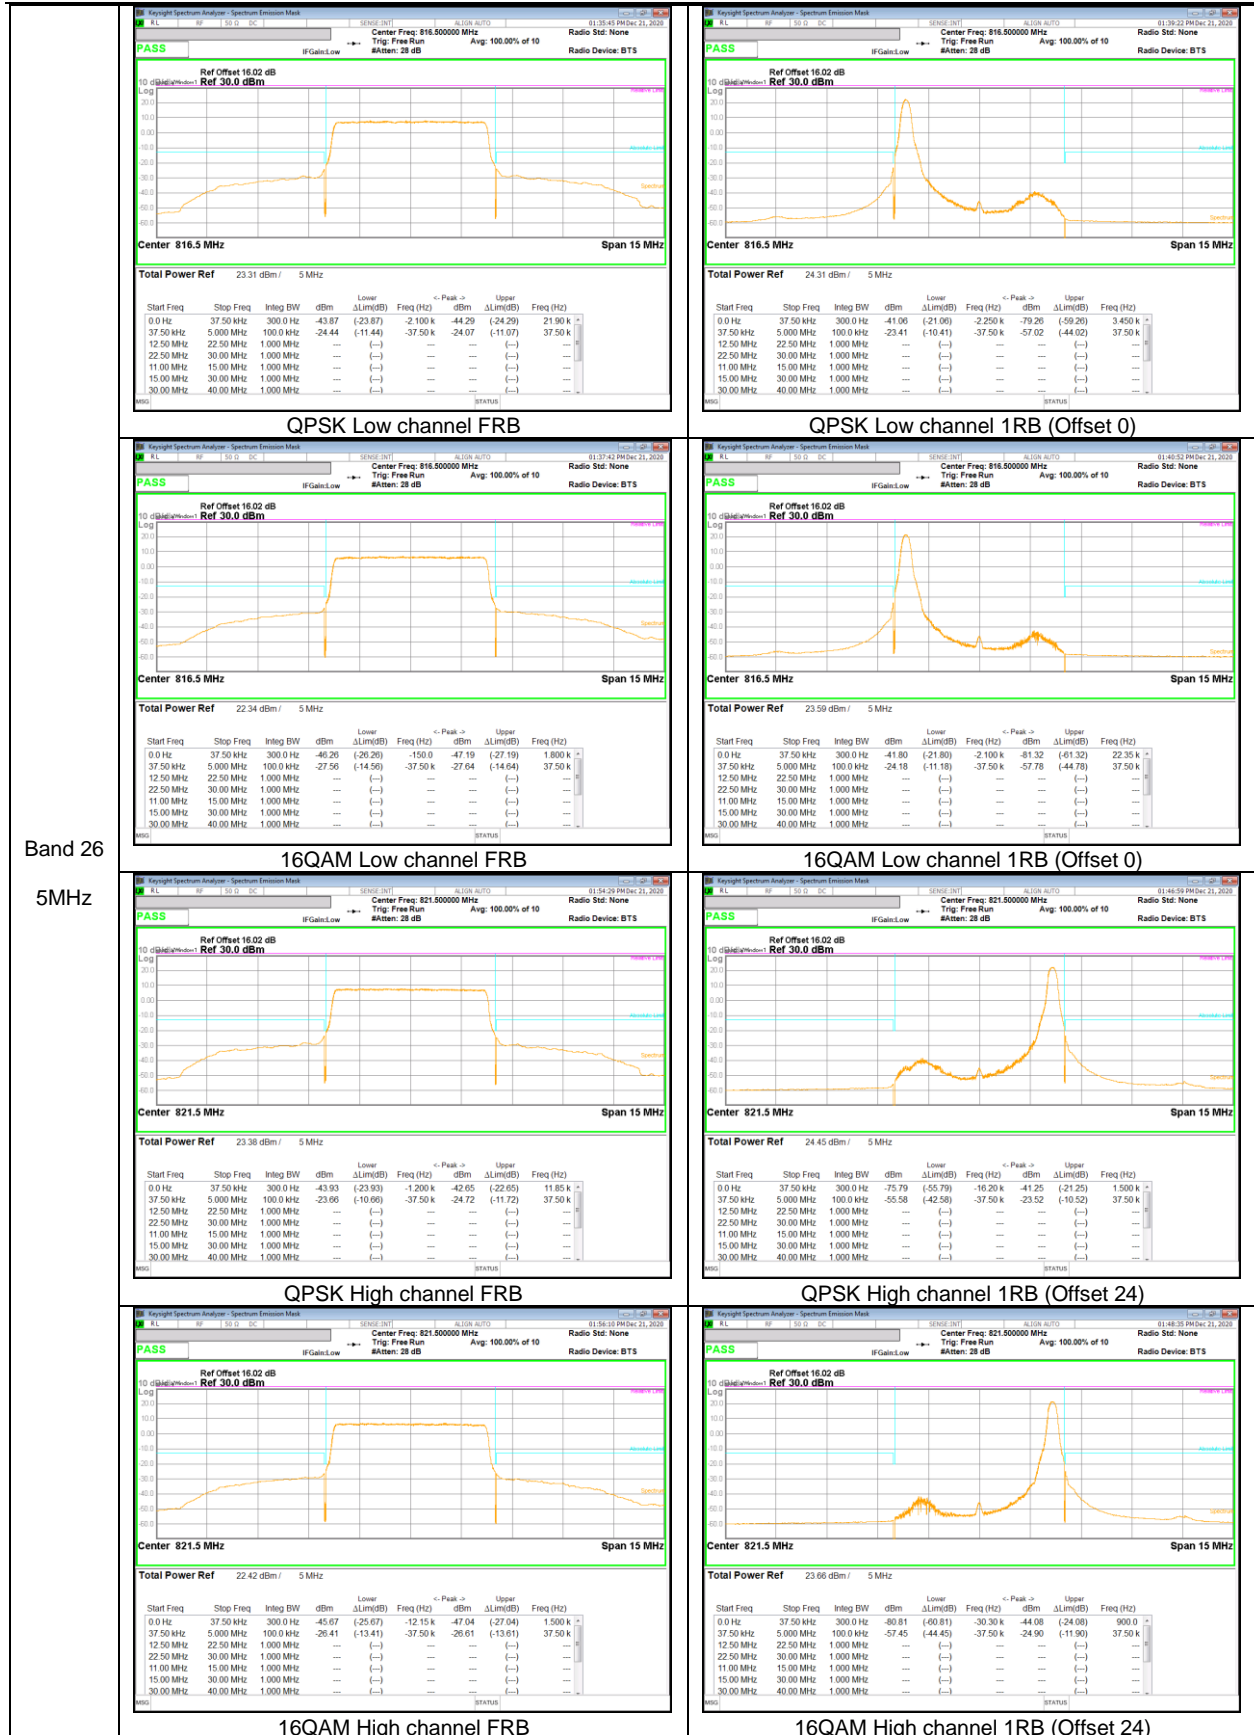

Band 26
 10MHz

QPSK Mid channel FRB

QPSK Mid channel 1RB (Offset 0)

QPSK Mid channel 1RB (Offset 49)

16QAM Mid channel 1RB (Offset 0)

16QAM Mid channel FRB

16QAM Mid channel 1RB (Offset 49)

Band 26
 5MHz

Band 26
 3MHz

Band 26
 1.4MHz

LTE Band 26 (Straddle)

Band 26
10MHz

LTE Band 41

Band 41
 20MHz
 QPSK

QPSK Low channel FRB

QPSK Low channel 1RB_Offset Low

QPSK Low channel 1RB_Offset High

QPSK Mid channel 1RB_Offset Low

QPSK Mid channel FRB

QPSK Mid channel 1RB_Offset High

Band 41
 20MHz
 QPSK

QPSK High channel FRB

QPSK High channel 1RB_Offset Low

QPSK High channel 1RB_Offset High