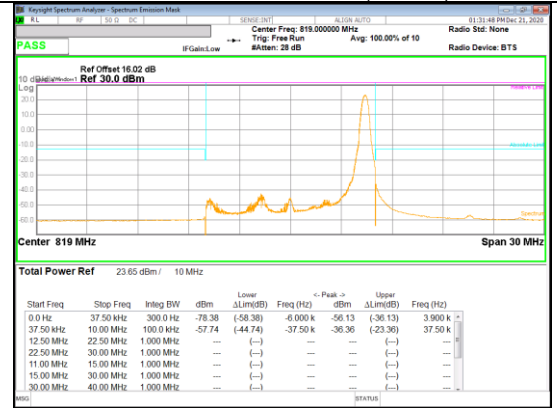

Band 26
 10MHz

QPSK Mid channel FRB

QPSK Mid channel 1RB (Offset 0)

QPSK Mid channel 1RB (Offset 49)

16QAM Mid channel 1RB (Offset 0)

16QAM Mid channel FRB

16QAM Mid channel 1RB (Offset 49)

Band 26
 5MHz

Band 26
 3MHz

Band 26
 1.4MHz

LTE Band 26 (Straddle)

Band 26
10MHz

LTE Band 41

Band 41
 20MHz
 QPSK

QPSK Low channel FRB

QPSK Low channel 1RB_Offset Low