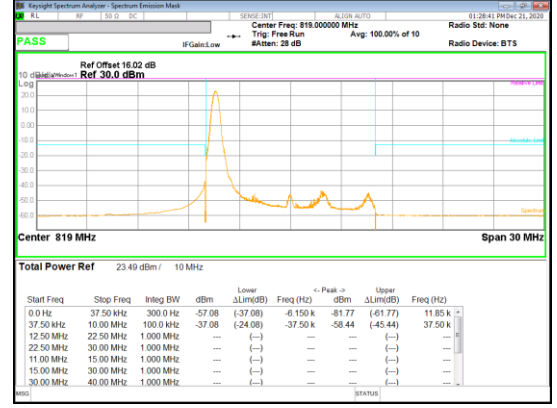

Band 26
 10MHz

QPSK Mid channel FRB

QPSK Mid channel 1RB (Offset 0)

QPSK Mid channel 1RB (Offset 49)

16QAM Mid channel 1RB (Offset 0)

16QAM Mid channel FRB

16QAM Mid channel 1RB (Offset 49)

Band 26
 5MHz

Band 26
 3MHz

Band 26
 1.4MHz

LTE Band 26 (Straddle)

Band 26
10MHz

LTE Band 41

Band 41
 20MHz
 QPSK

QPSK Low channel FRB

QPSK Low channel 1RB_Offset Low