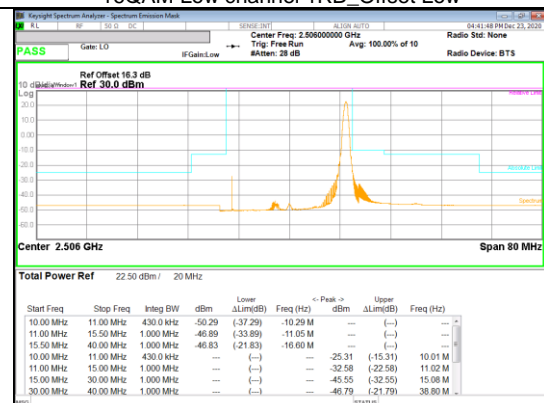

Band 26
 3MHz

Band 26
 1.4MHz

LTE Band 26 (Straddle)

Band 26
10MHz

LTE Band 41

Band 41
 20MHz
 QPSK

QPSK Low channel FRB

QPSK Low channel 1RB_Offset Low

QPSK Low channel 1RB_Offset High

QPSK Mid channel 1RB_Offset Low

QPSK Mid channel FRB

QPSK Mid channel 1RB_Offset High

Band 41
 20MHz
 QPSK

QPSK High channel FRB

QPSK High channel 1RB_Offset Low

QPSK High channel 1RB_Offset High

Band 41
 20MHz
 16QAM

16QAM Low channel FRB

16QAM Low channel 1RB_Offset Low

16QAM Low channel 1RB_Offset High