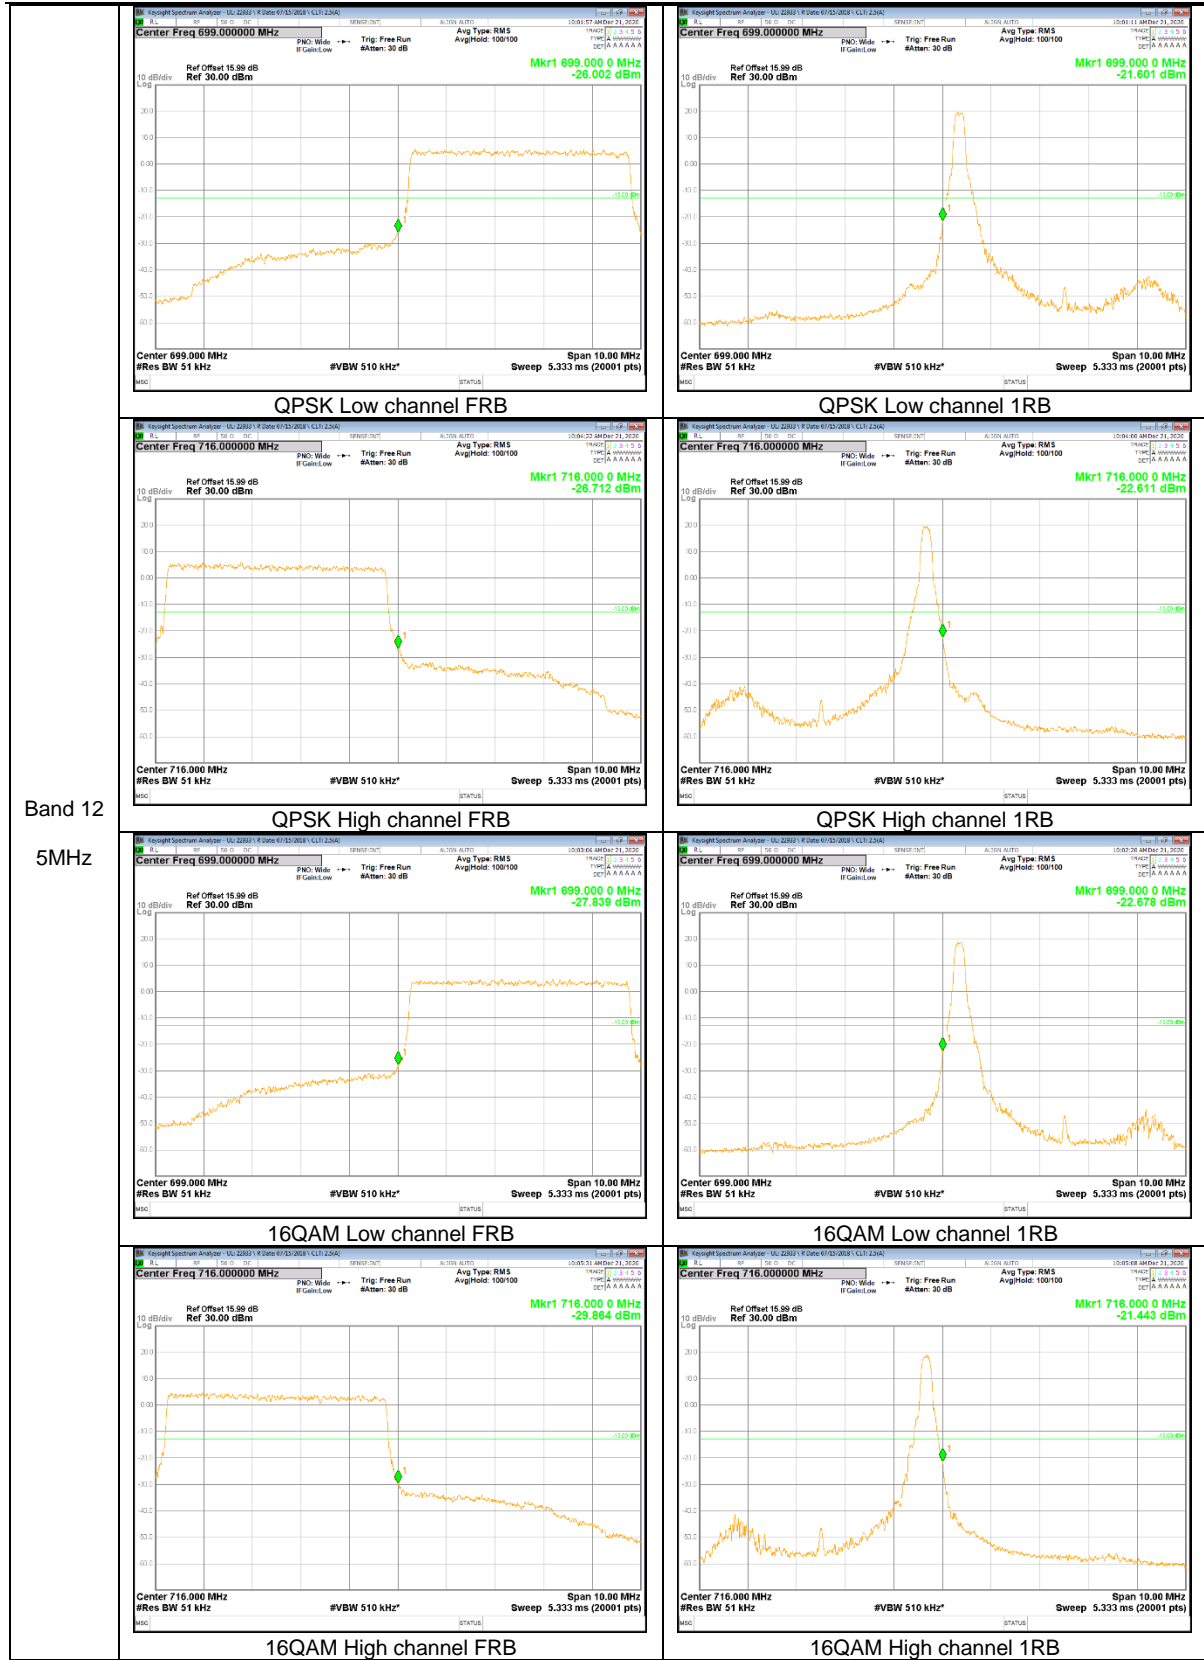

LTE Band 12

Band 12
10MHz

Band 12
5MHz

LTE Band 26

Band 26
15MHz

Band 26
 5MHz

Band 26
 3MHz

LTE Band 66

Band 66
 10MHz

Band 66
5MHz

Band 66
 3MHz

Band 66
 1.4MHz

9.2.2. EMISSION MASK RESULT

LTE Band 26