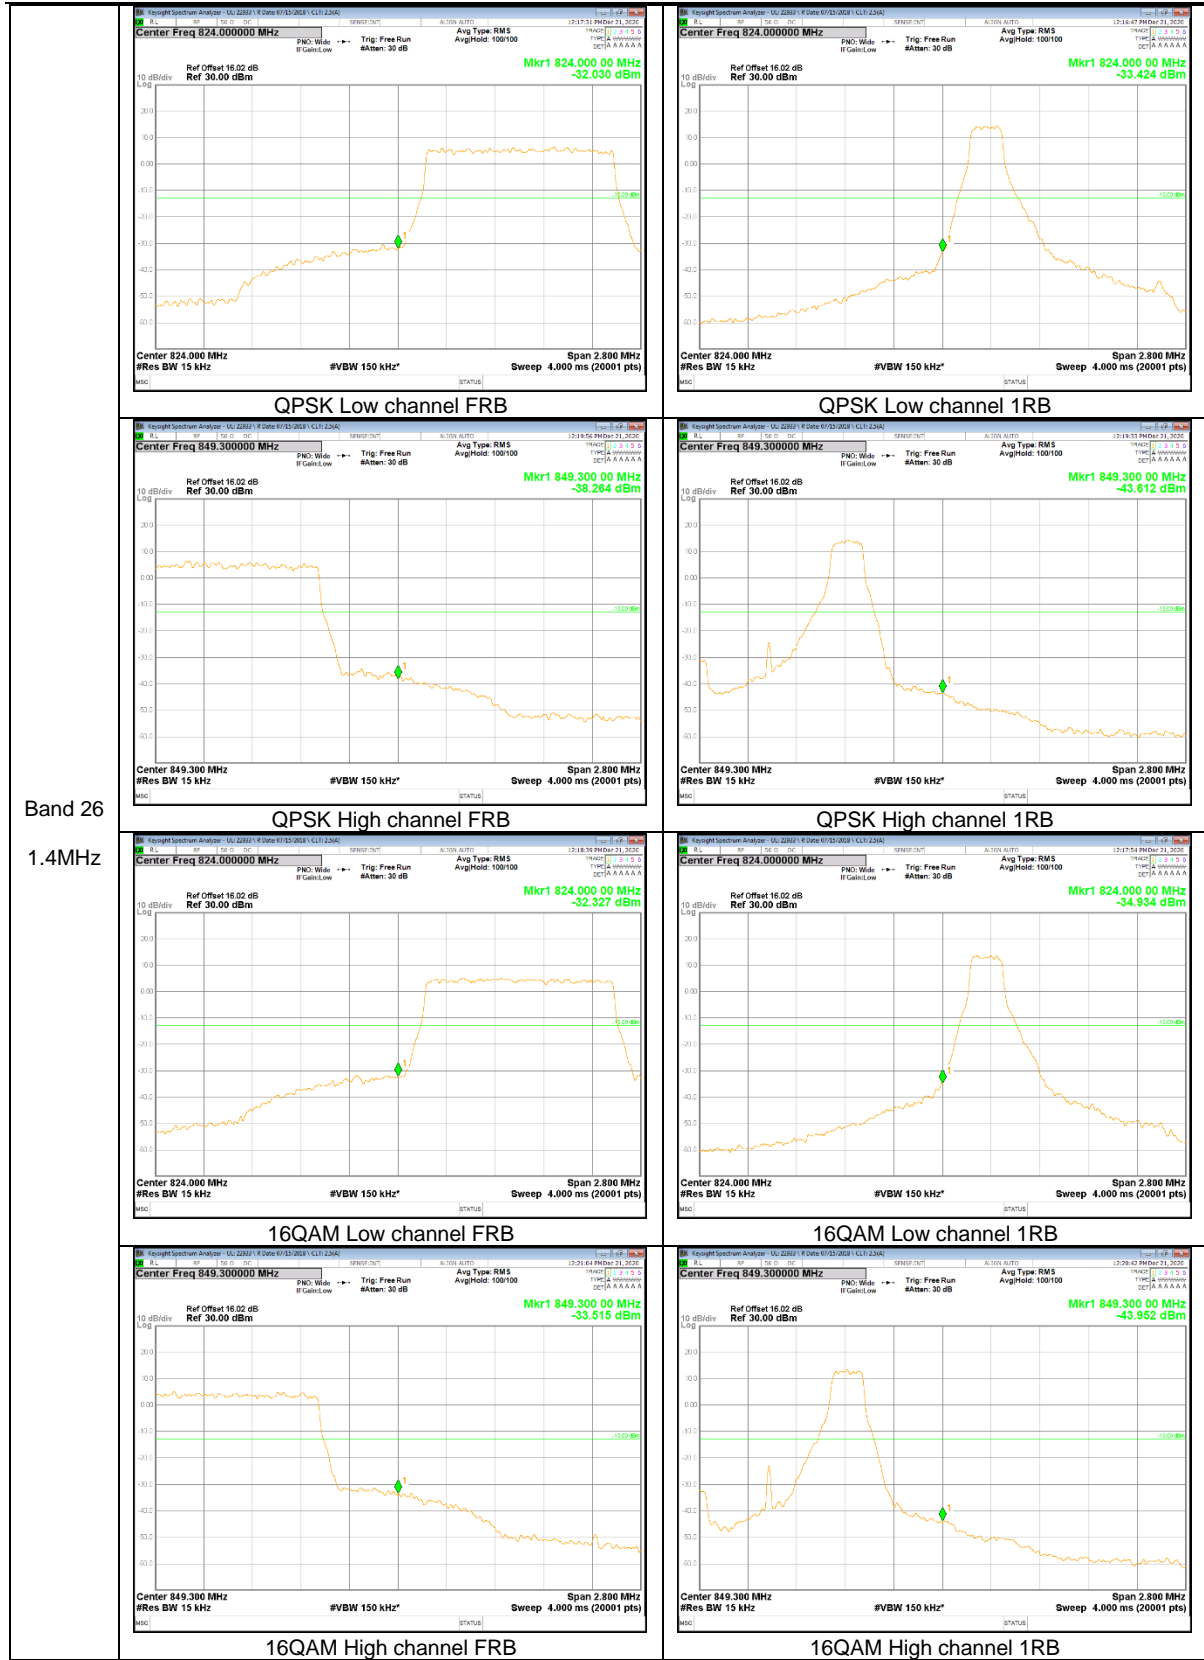

LTE Band 12

Band 12
10MHz

Band 12
5MHz

LTE Band 26

Band 26
15MHz

Band 26
 5MHz

Band 26
 3MHz

LTE Band 66

Band 66
 10MHz

Band 66
5MHz

Band 66
 3MHz

Band 66
 1.4MHz

9.2.2. EMISSION MASK RESULT

LTE Band 26