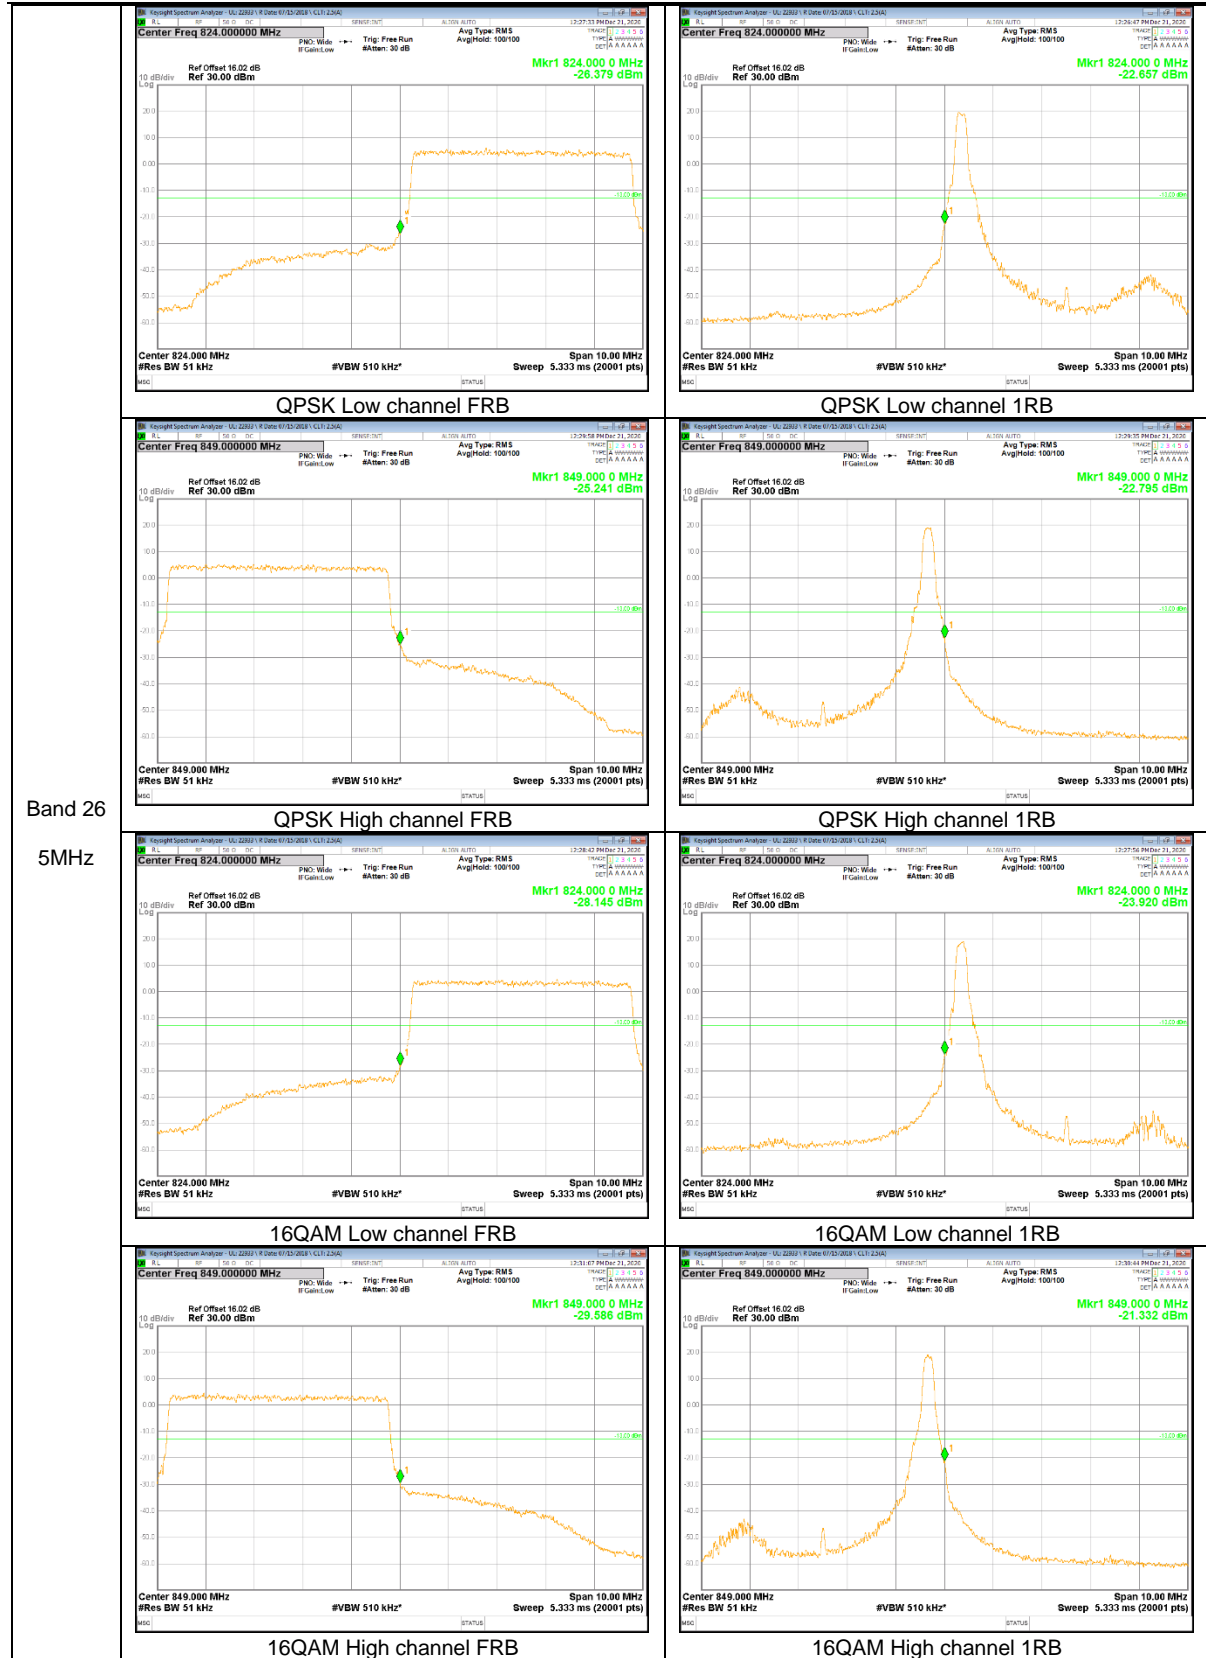

LTE Band 12

Band 12
10MHz

Band 12
5MHz

LTE Band 26

Band 26
15MHz

Band 26
 5MHz

Band 26
 3MHz

LTE Band 66

Band 66
 10MHz

Band 66
5MHz

Band 66
 3MHz

Band 66
 1.4MHz

9.2.2. EMISSION MASK RESULT

LTE Band 26