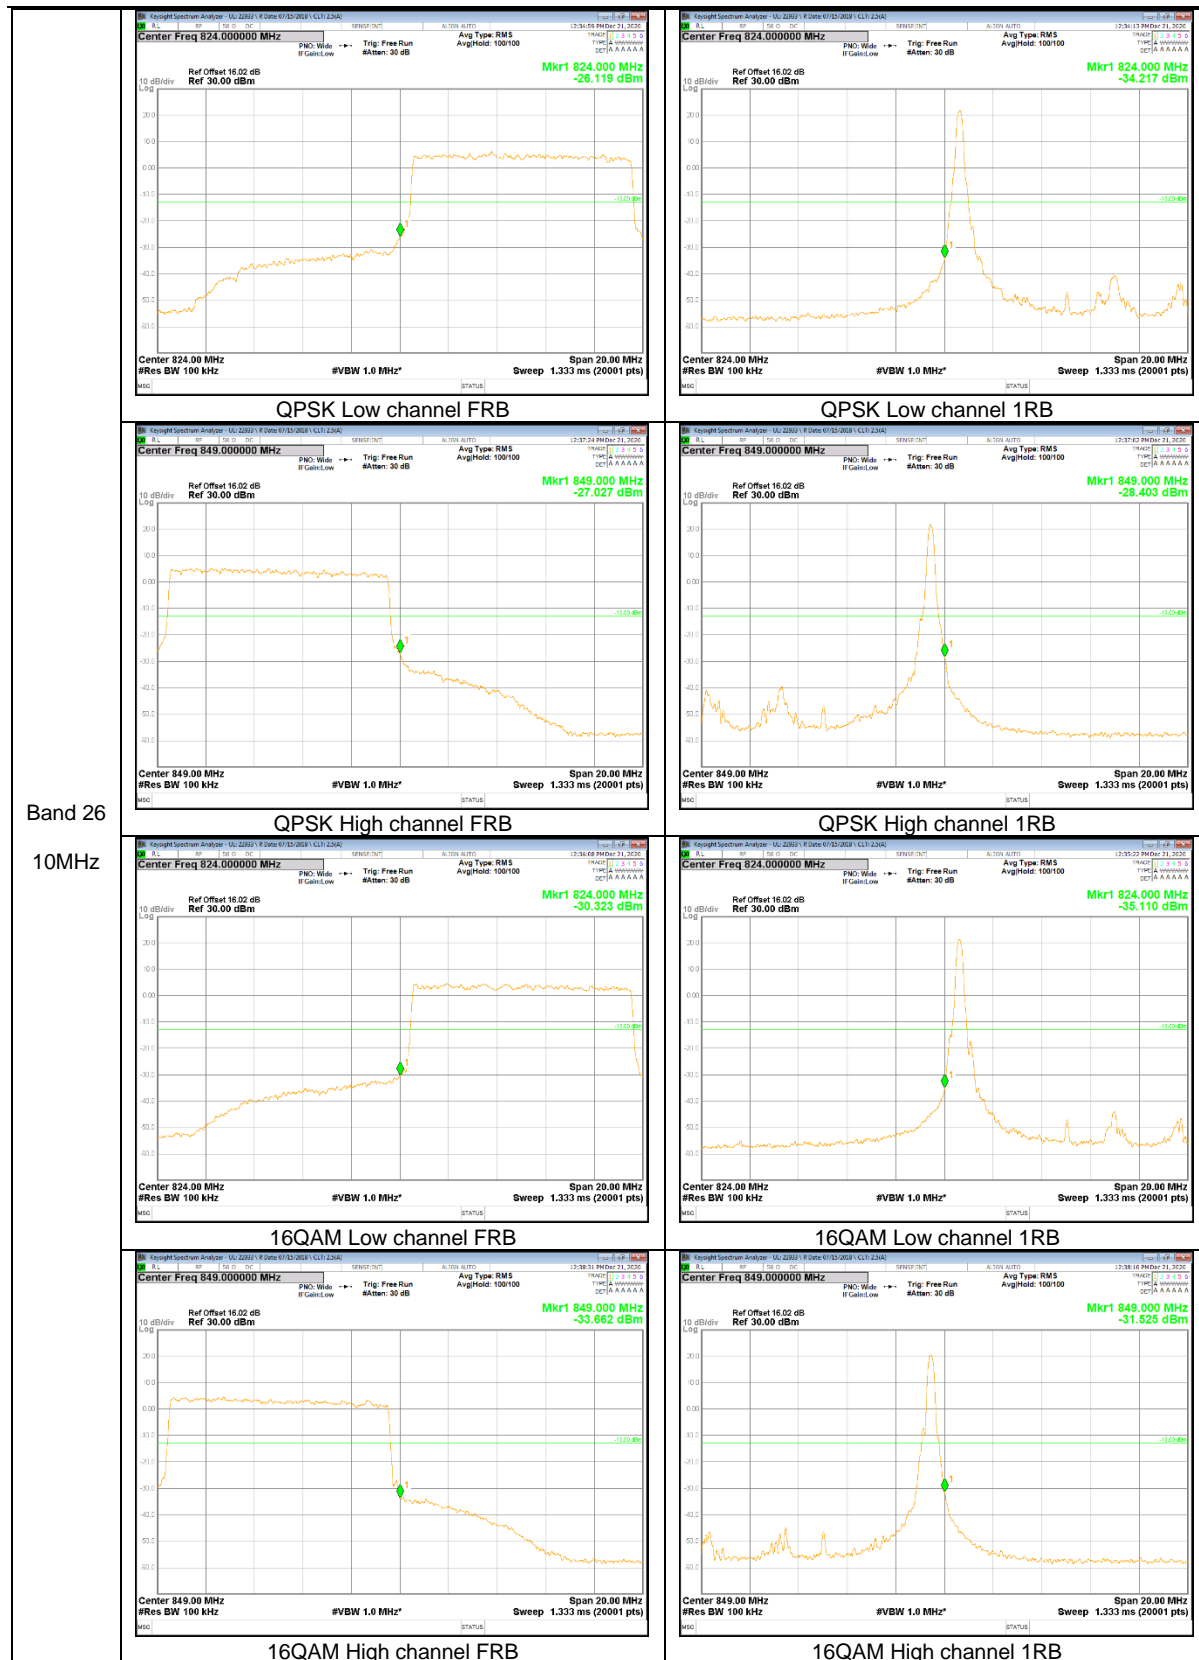

LTE Band 12

Band 12
10MHz

Band 12
5MHz

LTE Band 26

Band 26
15MHz

Band 26
 5MHz

Band 26
 3MHz

LTE Band 66

Band 66
 10MHz

Band 66
5MHz

Band 66
 3MHz

Band 66
 1.4MHz

9.2.2. EMISSION MASK RESULT

LTE Band 26