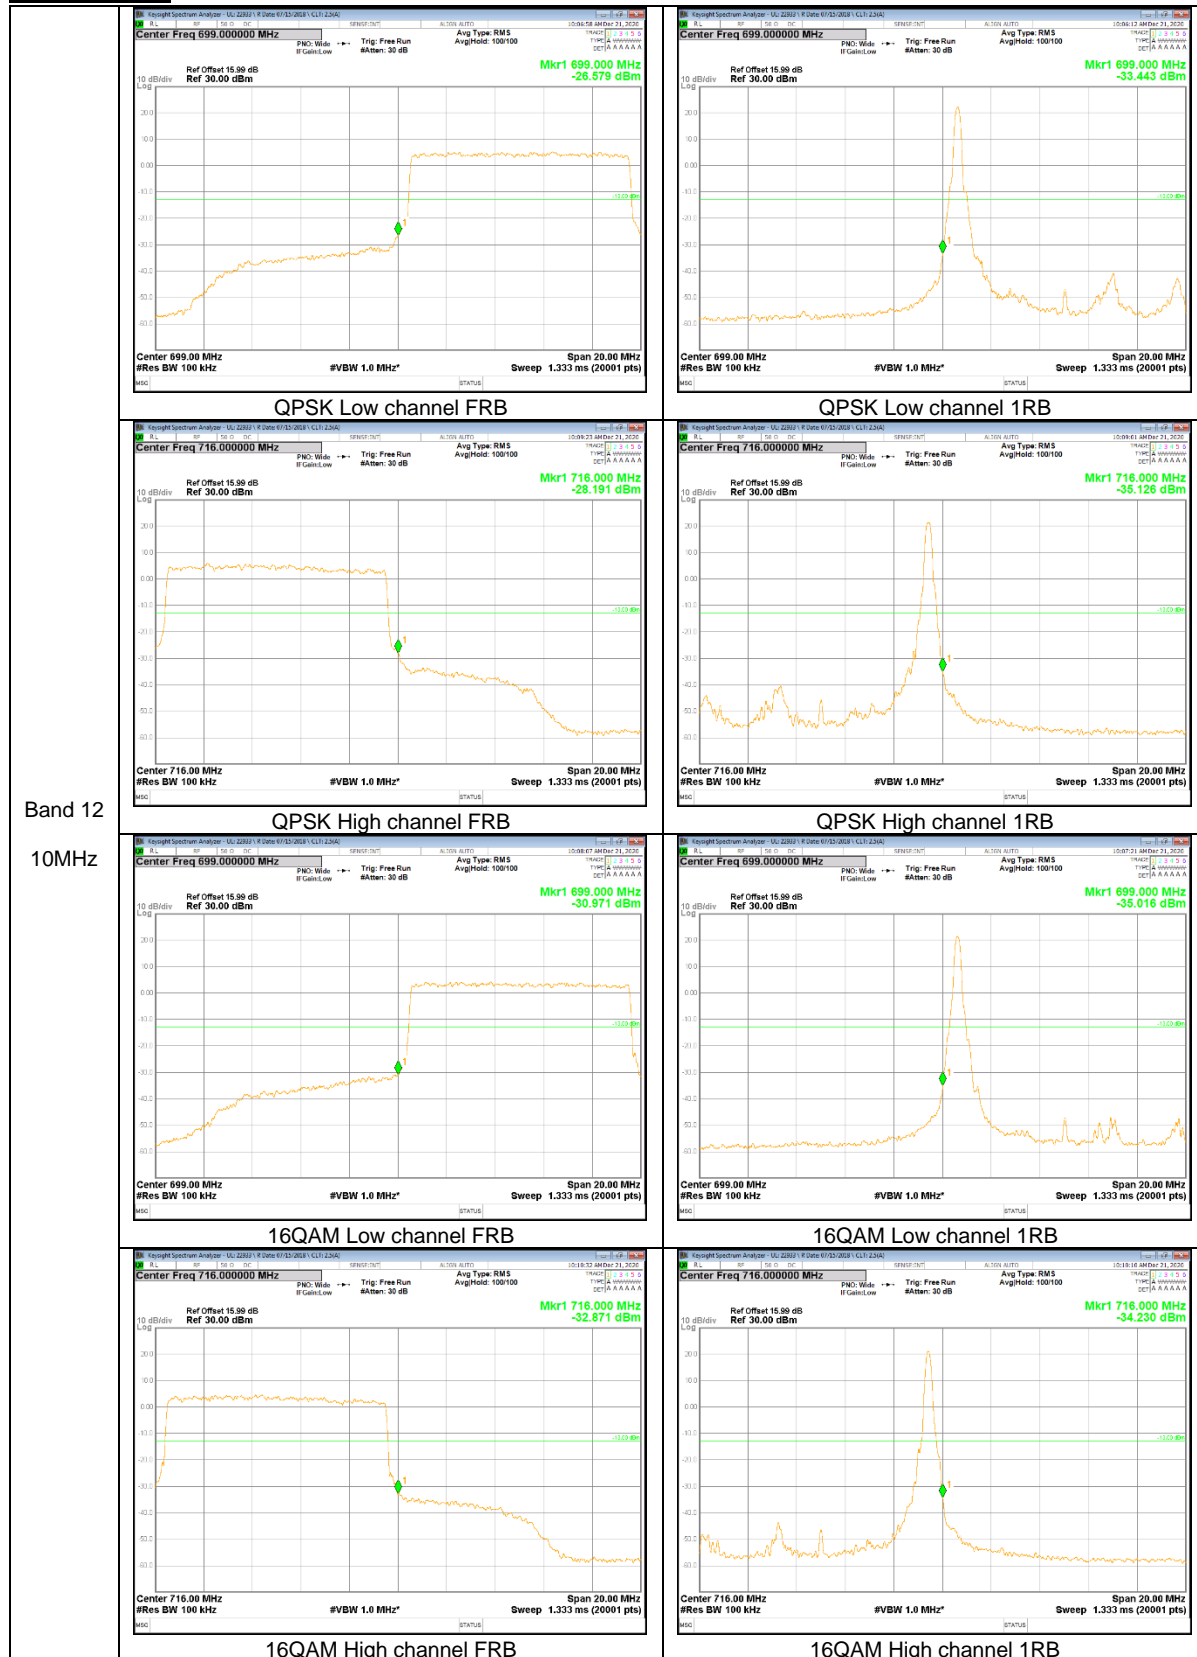

LTE Band 12

Band 12
10MHz

Band 12
5MHz

LTE Band 26

Band 26
15MHz

Band 26
 5MHz

Band 26
 3MHz

LTE Band 66

Band 66
 10MHz

Band 66
5MHz

Band 66
 3MHz

Band 66
 1.4MHz

9.2.2. EMISSION MASK RESULT

LTE Band 26