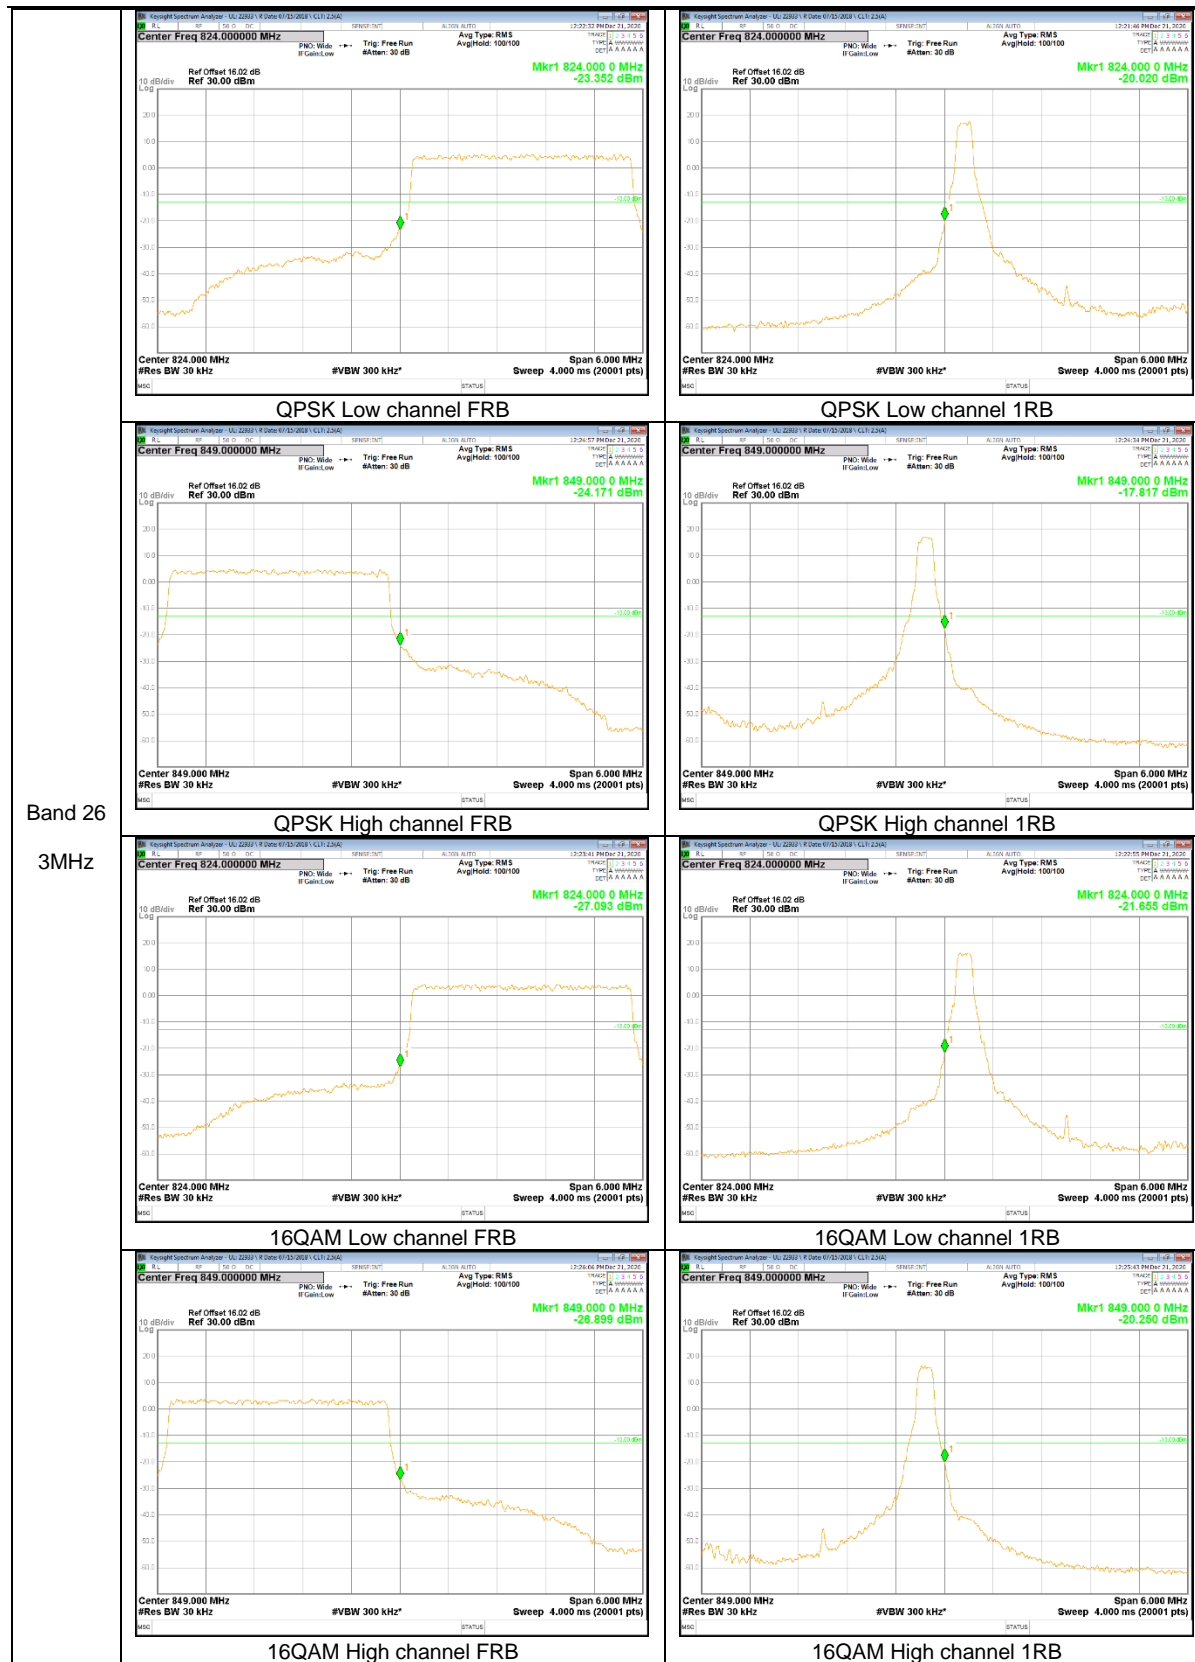

LTE Band 12

Band 12
10MHz

Band 12
5MHz

LTE Band 26

Band 26
15MHz

Band 26
 5MHz

Band 26
 3MHz

LTE Band 66

Band 66
 10MHz

Band 66
5MHz

Band 66
 3MHz

Band 66
 1.4MHz

9.2.2. EMISSION MASK RESULT

LTE Band 26