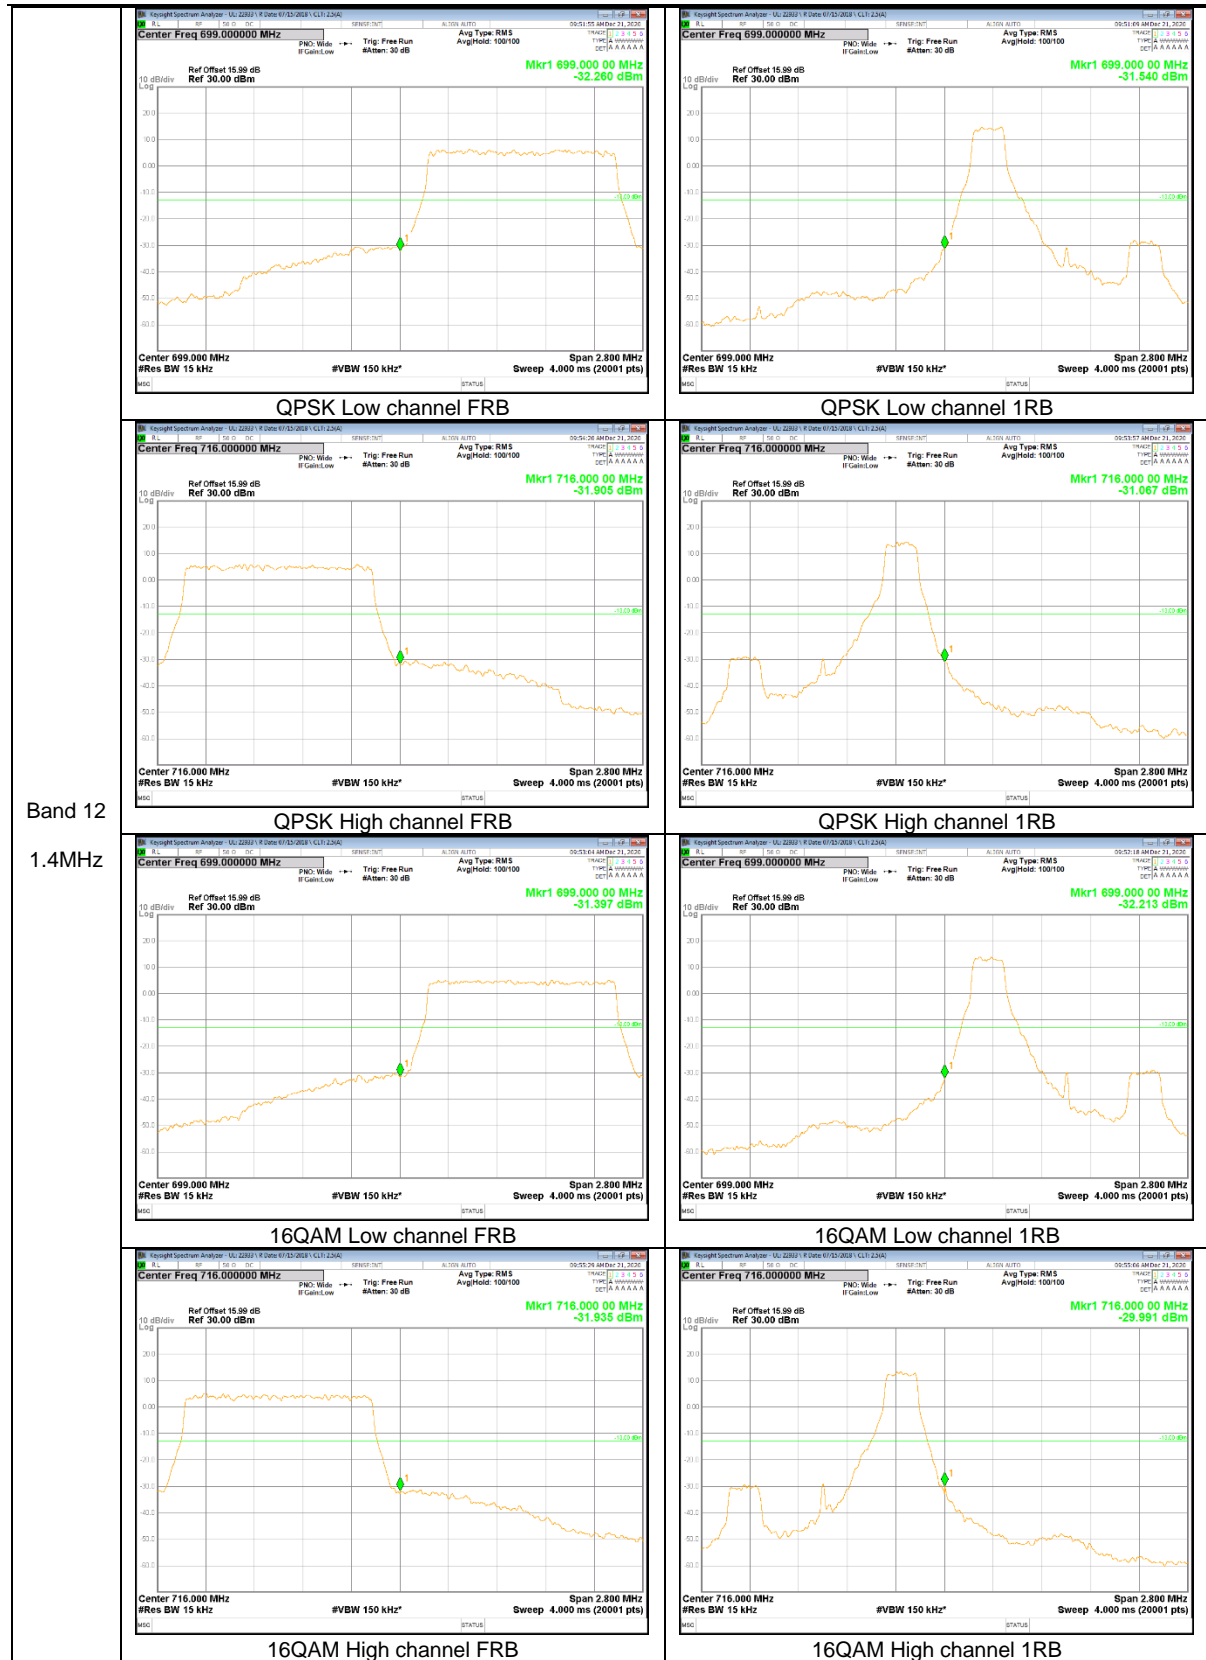

LTE Band 12

Band 12
10MHz

Band 12
5MHz

LTE Band 26

Band 26
15MHz

Band 26
 5MHz

Band 26
 3MHz

LTE Band 66

Band 66
 10MHz

Band 66
5MHz

Band 66
 3MHz

Band 66
 1.4MHz

9.2.2. EMISSION MASK RESULT

LTE Band 26