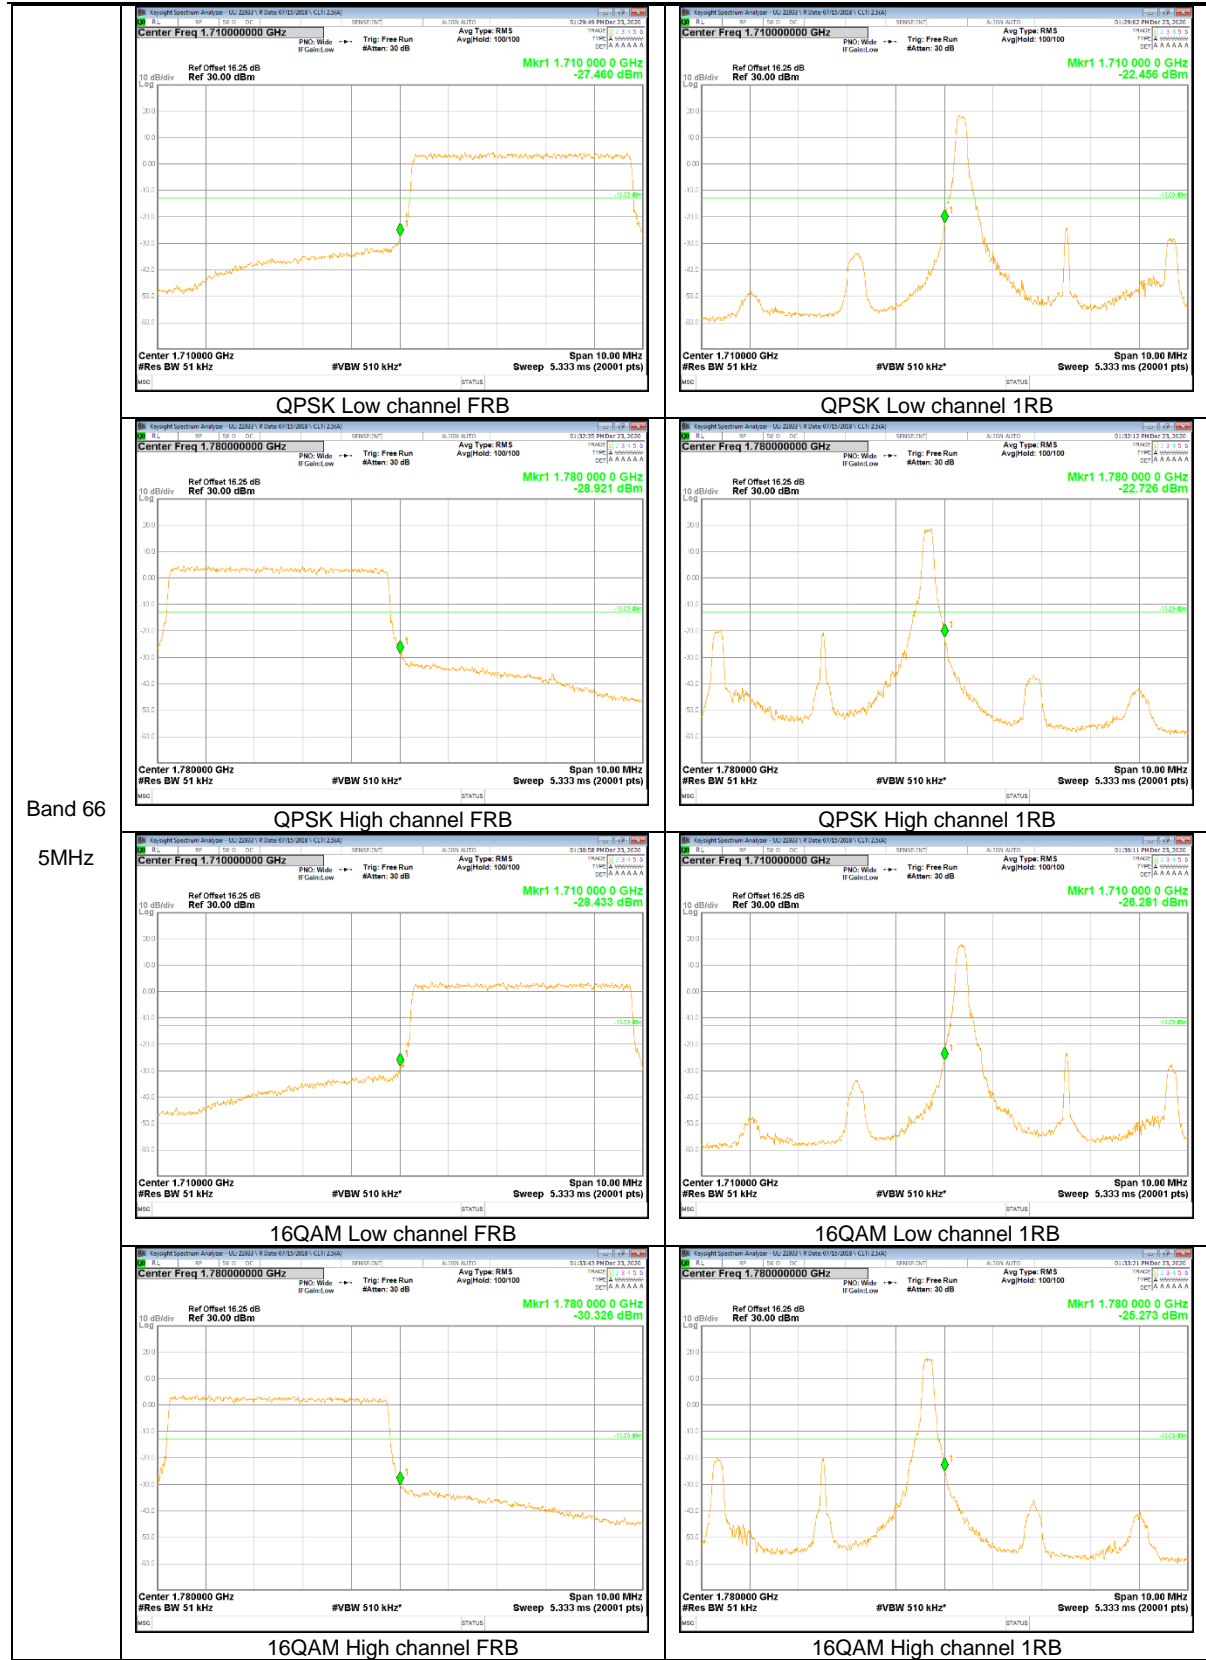

LTE Band 12

Band 12
10MHz

Band 12
5MHz

LTE Band 26

Band 26
15MHz

Band 26
 5MHz

Band 26
 3MHz

LTE Band 66

Band 66
 10MHz

Band 66
5MHz

Band 66
 3MHz

Band 66
 1.4MHz

9.2.2. EMISSION MASK RESULT

LTE Band 26