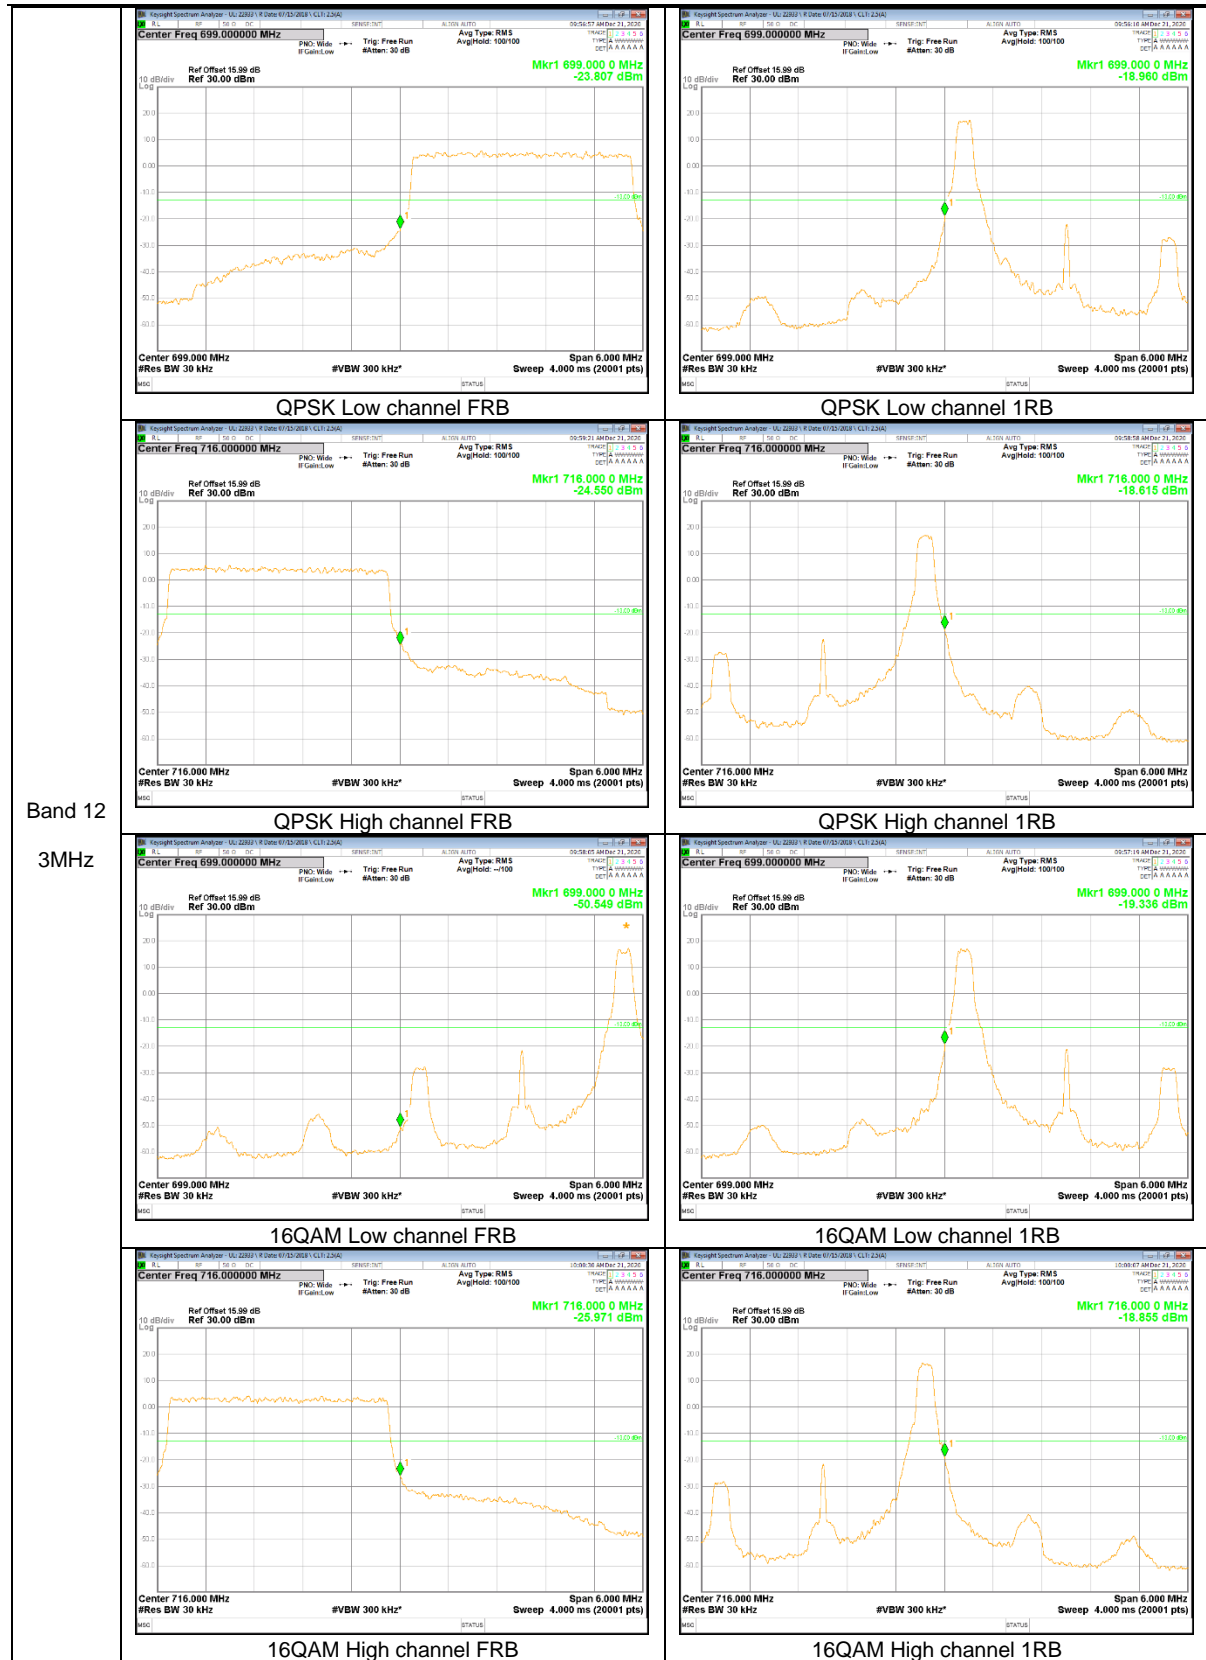

LTE Band 12

Band 12
10MHz

Band 12
5MHz

LTE Band 26

Band 26
15MHz

Band 26
 5MHz

Band 26
 3MHz

LTE Band 66

Band 66
 10MHz

Band 66
5MHz

Band 66
 3MHz

Band 66
 1.4MHz

9.2.2. EMISSION MASK RESULT

LTE Band 26