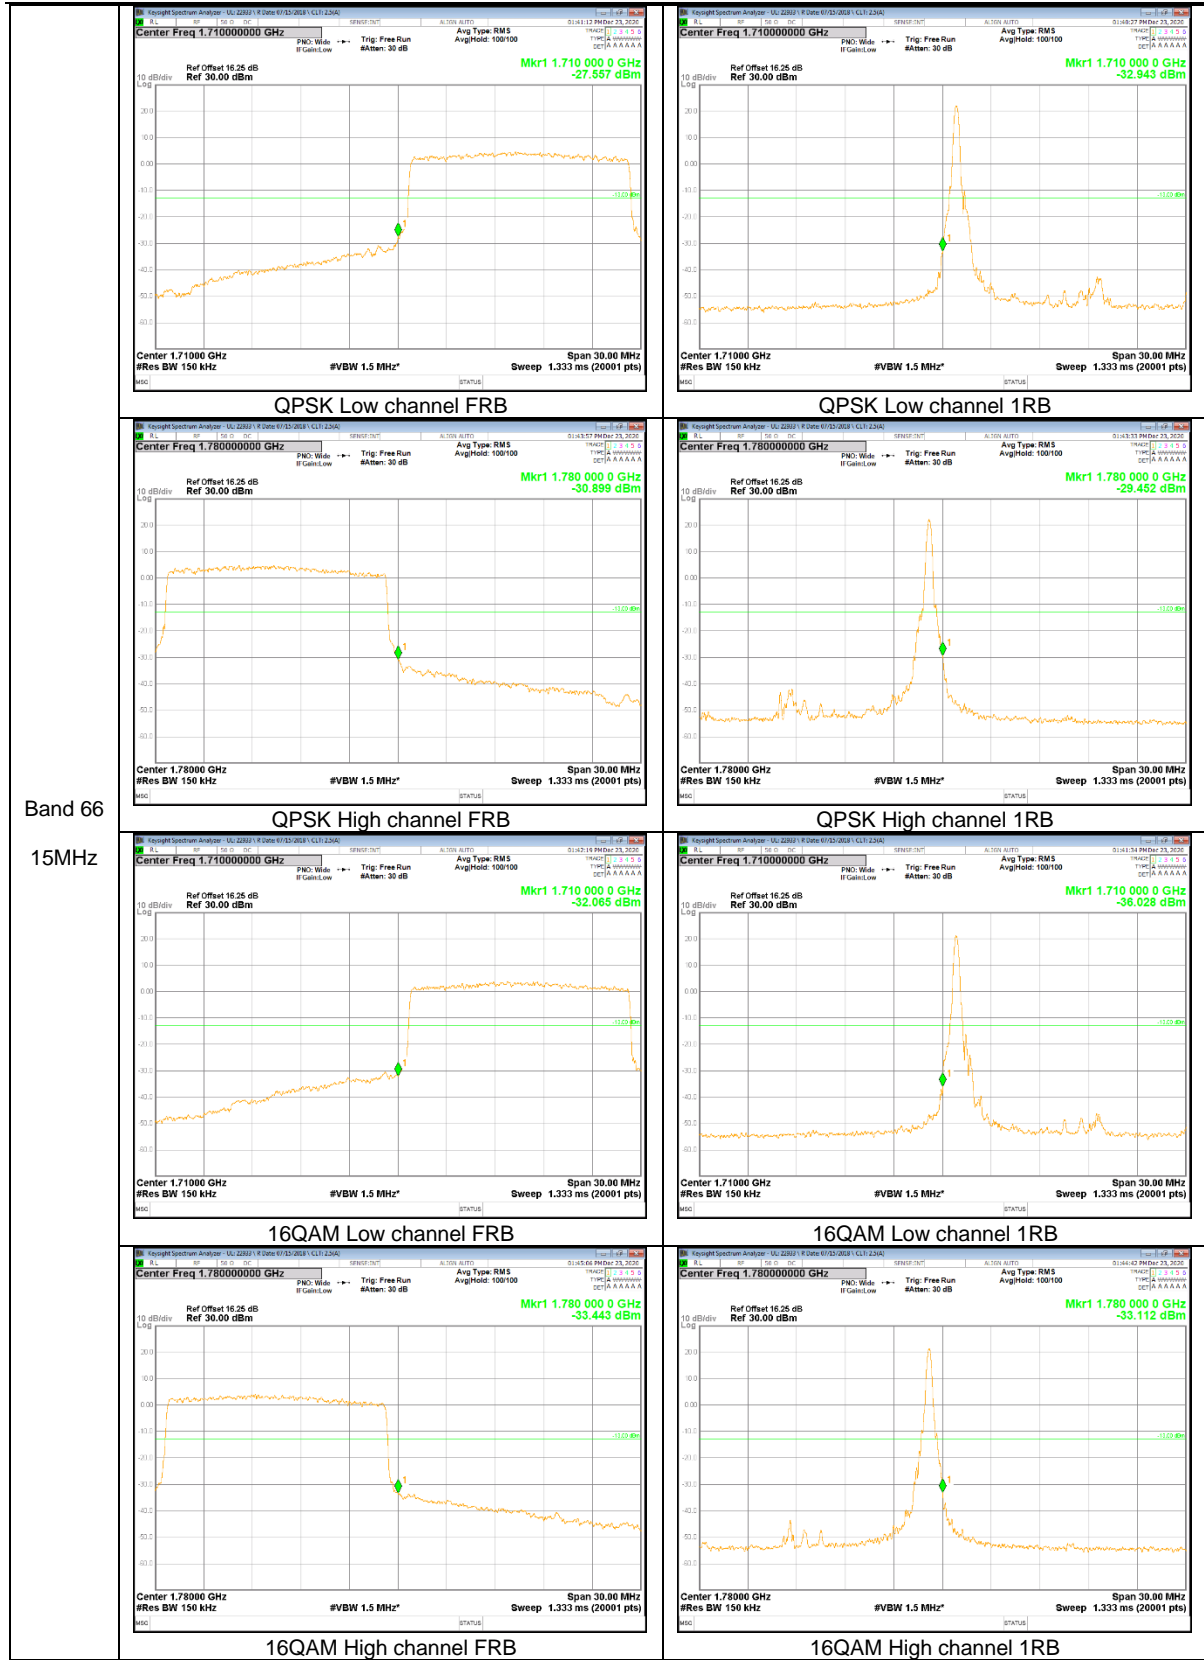

LTE Band 12

Band 12
10MHz

Band 12
5MHz

LTE Band 26

Band 26
15MHz

Band 26
 5MHz

Band 26
 3MHz

LTE Band 66

Band 66
 10MHz

Band 66
5MHz

Band 66
 3MHz

Band 66
 1.4MHz

9.2.2. EMISSION MASK RESULT

LTE Band 26