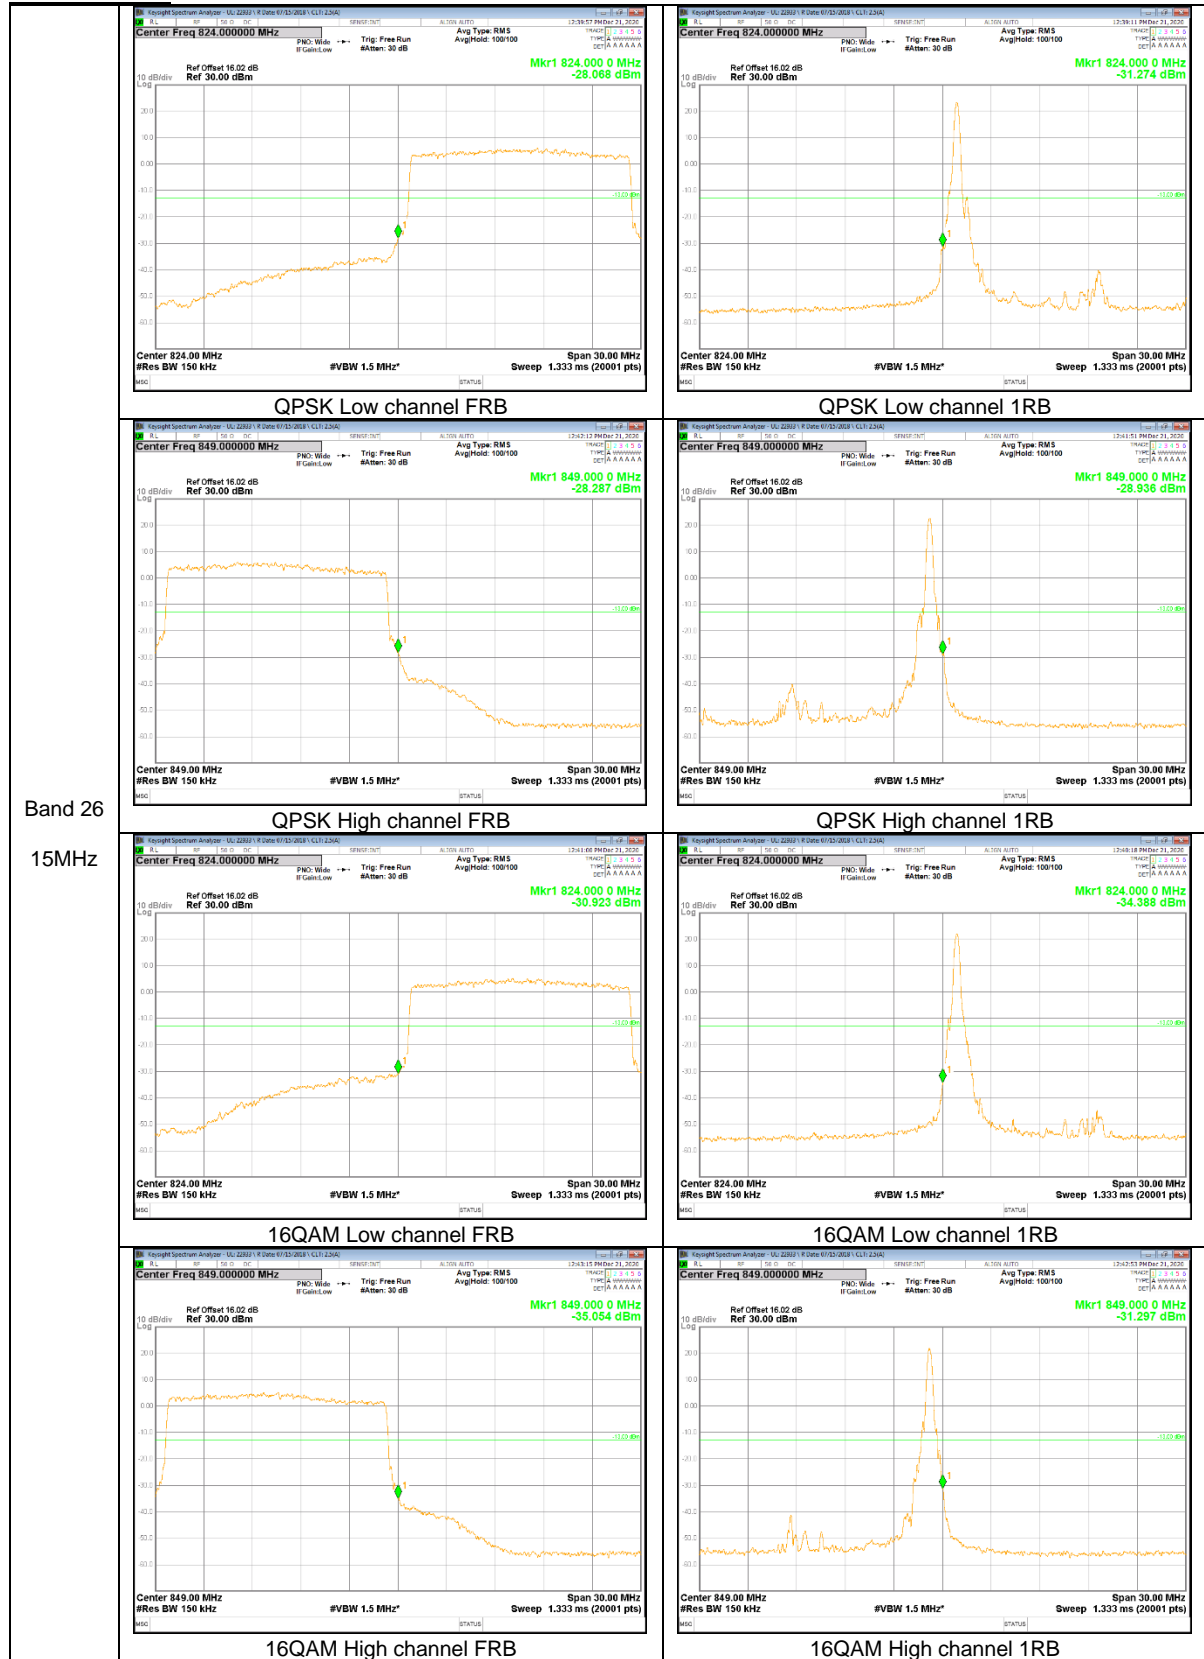

LTE Band 12

Band 12
10MHz

Band 12
5MHz

LTE Band 26

Band 26
15MHz

Band 26
 5MHz

Band 26
 3MHz

LTE Band 66

Band 66
 10MHz

Band 66
5MHz

Band 66
 3MHz

Band 66
 1.4MHz

9.2.2. EMISSION MASK RESULT

LTE Band 26