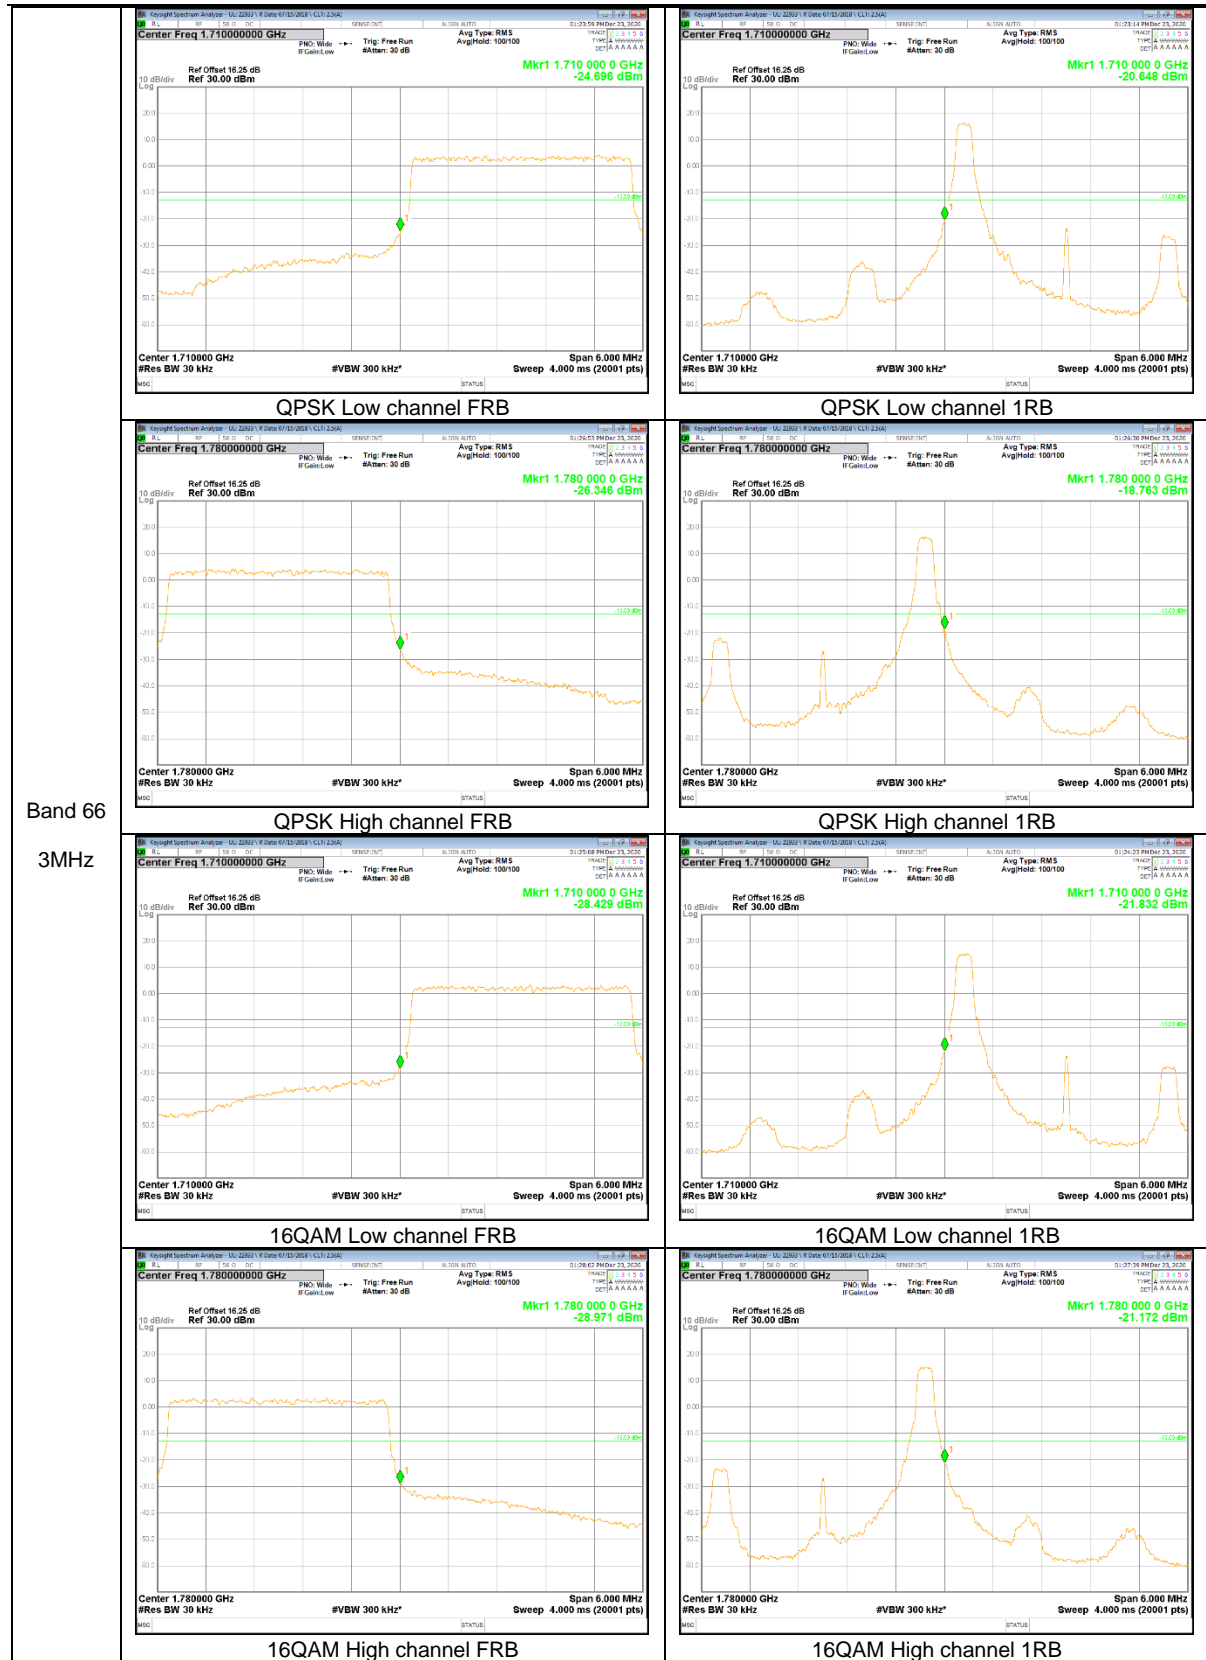

LTE Band 12

Band 12
10MHz

Band 12
5MHz

LTE Band 26

Band 26
15MHz

Band 26
 5MHz

Band 26
 3MHz

LTE Band 66

Band 66
 10MHz

Band 66
5MHz

Band 66
 3MHz

Band 66
 1.4MHz

9.2.2. EMISSION MASK RESULT

LTE Band 26