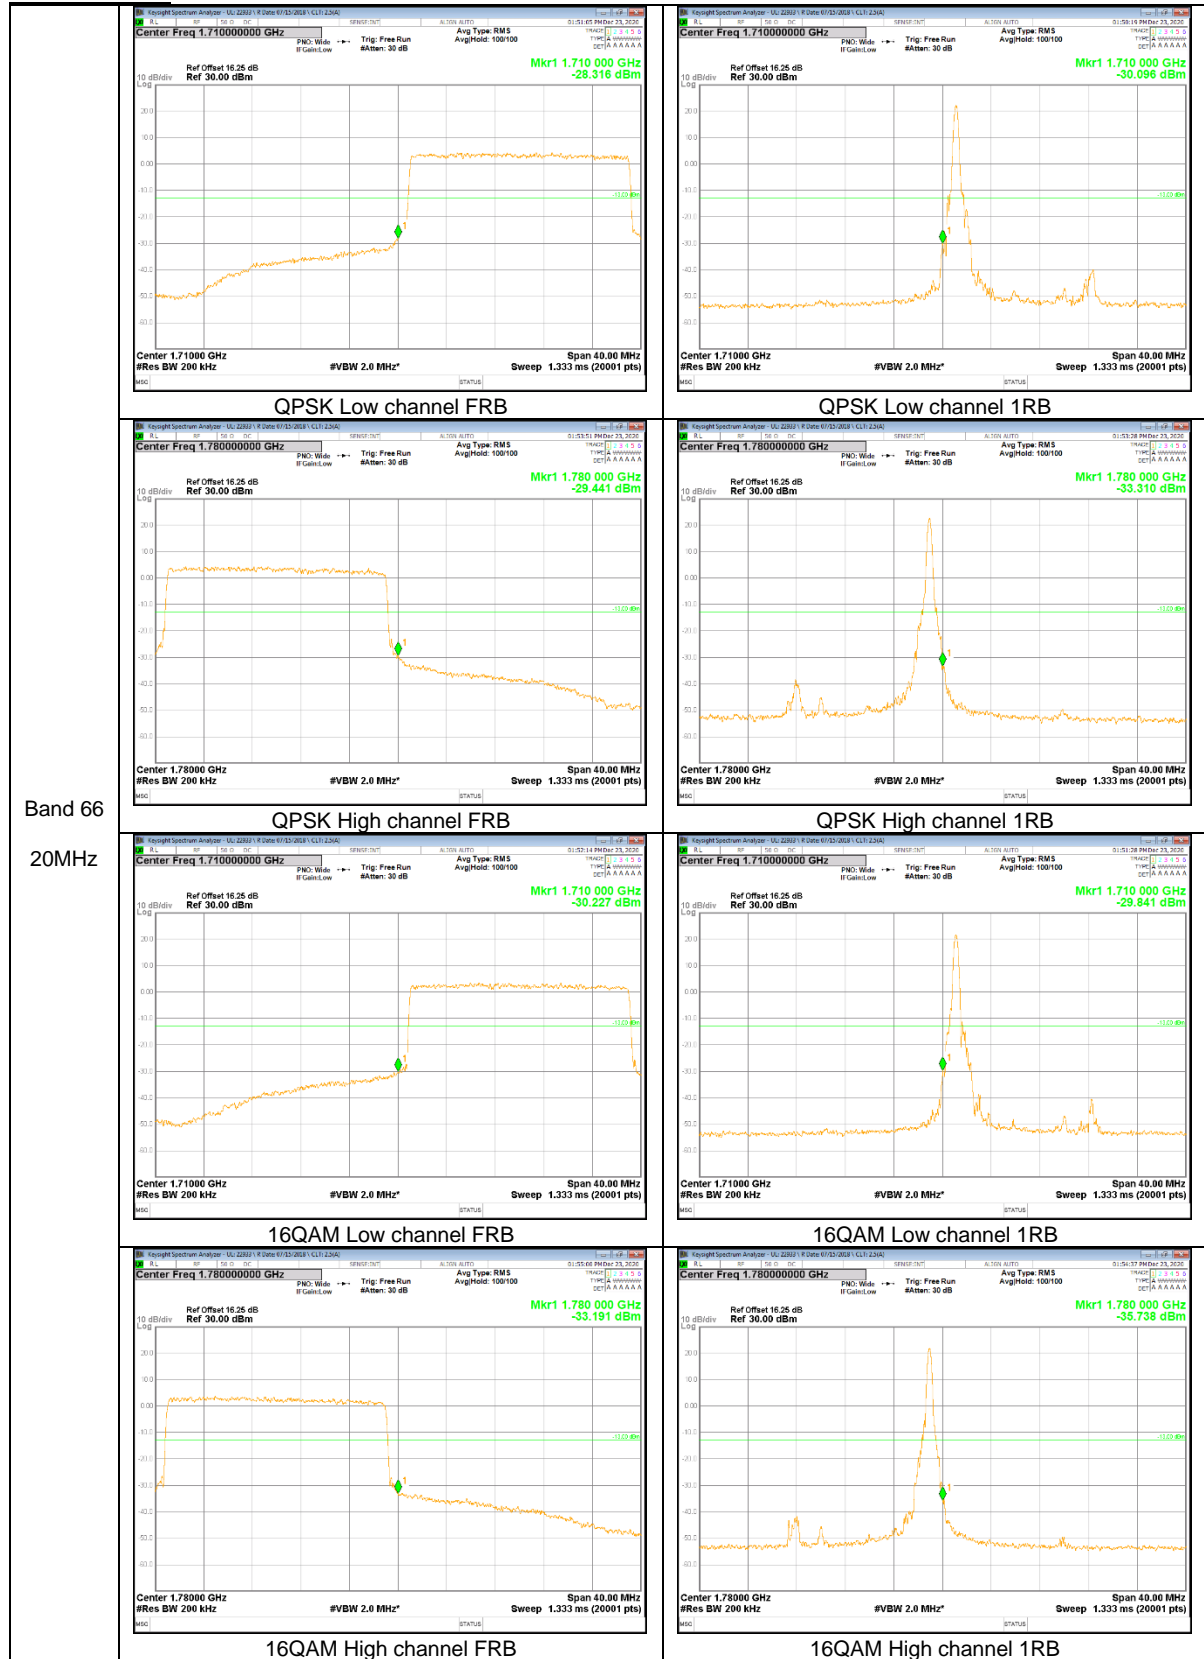

LTE Band 12

Band 12
10MHz

Band 12
5MHz

LTE Band 26

Band 26
15MHz

Band 26
 5MHz

Band 26
 3MHz

LTE Band 66

Band 66
 10MHz

Band 66
5MHz

Band 66
 3MHz

Band 66
 1.4MHz

9.2.2. EMISSION MASK RESULT

LTE Band 26