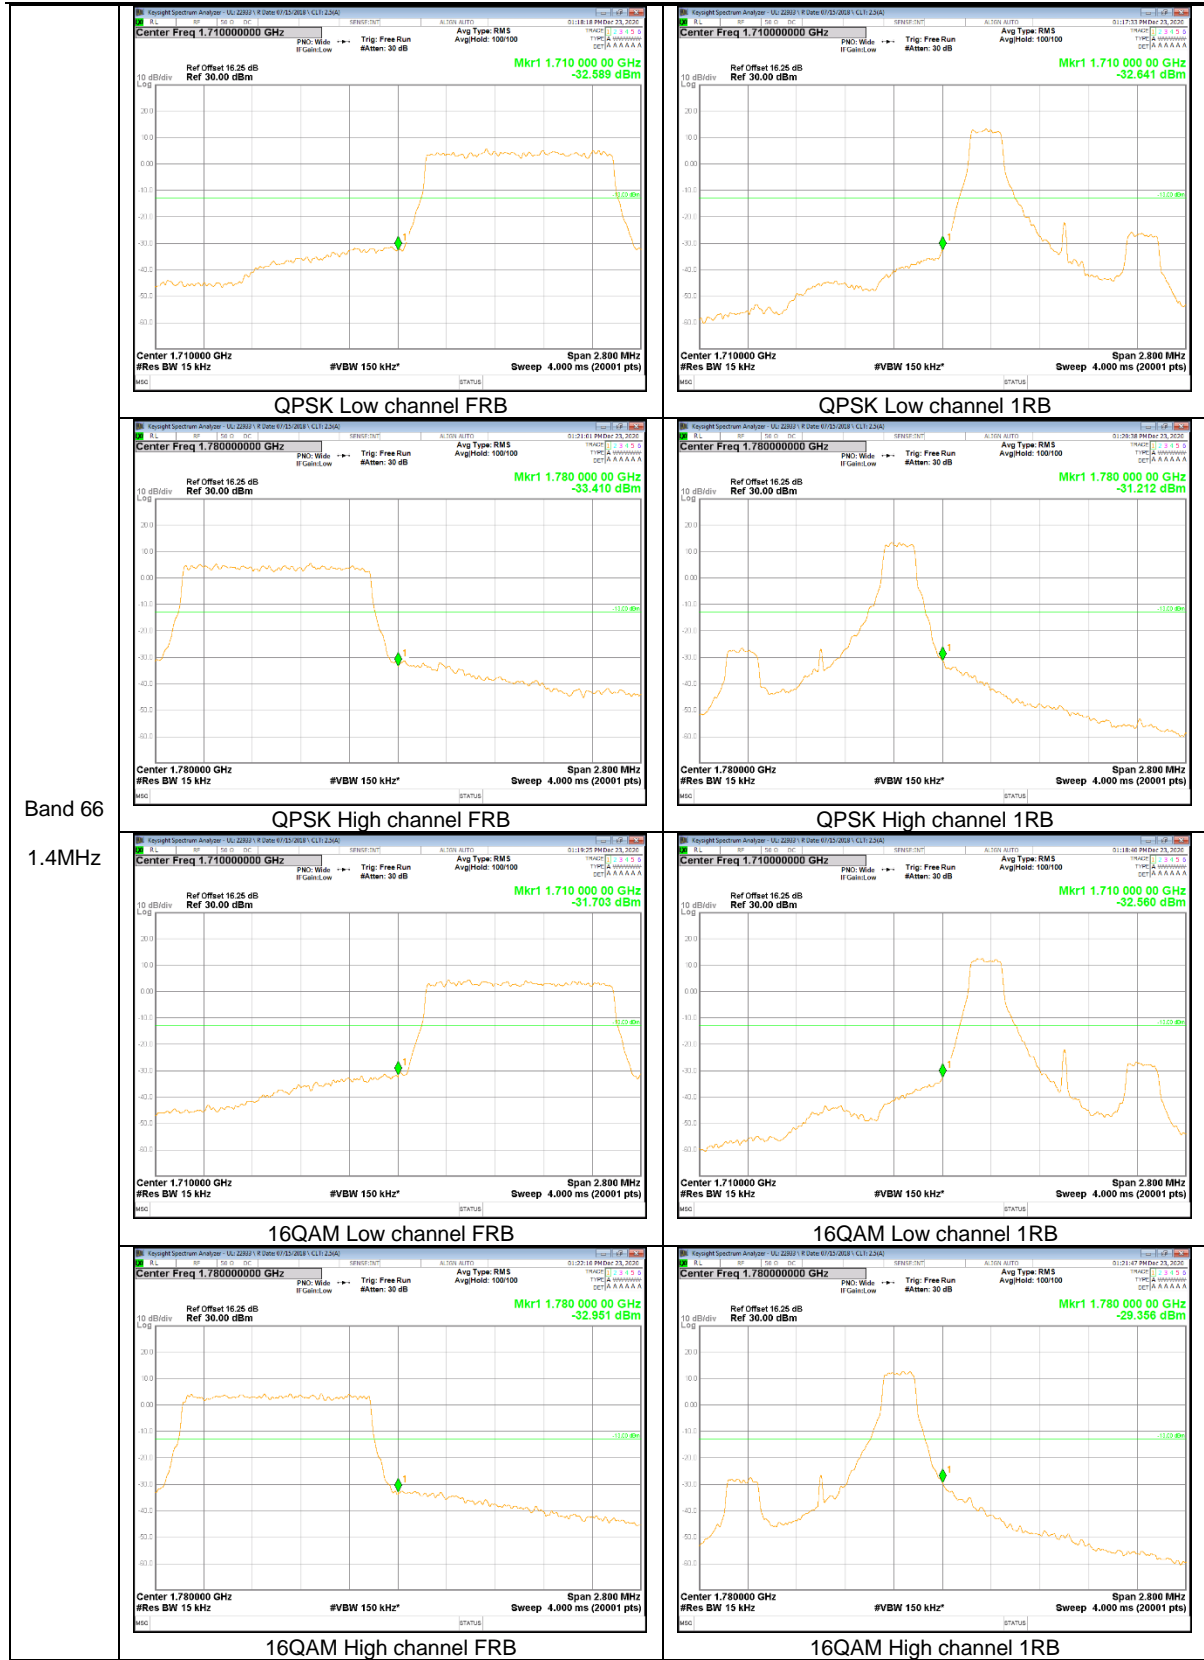

LTE Band 12

Band 12
10MHz

Band 12
5MHz

LTE Band 26

Band 26
15MHz

Band 26
 5MHz

Band 26
 3MHz

LTE Band 66

Band 66
 10MHz

Band 66
5MHz

Band 66
 3MHz

Band 66
 1.4MHz

9.2.2. EMISSION MASK RESULT

LTE Band 26