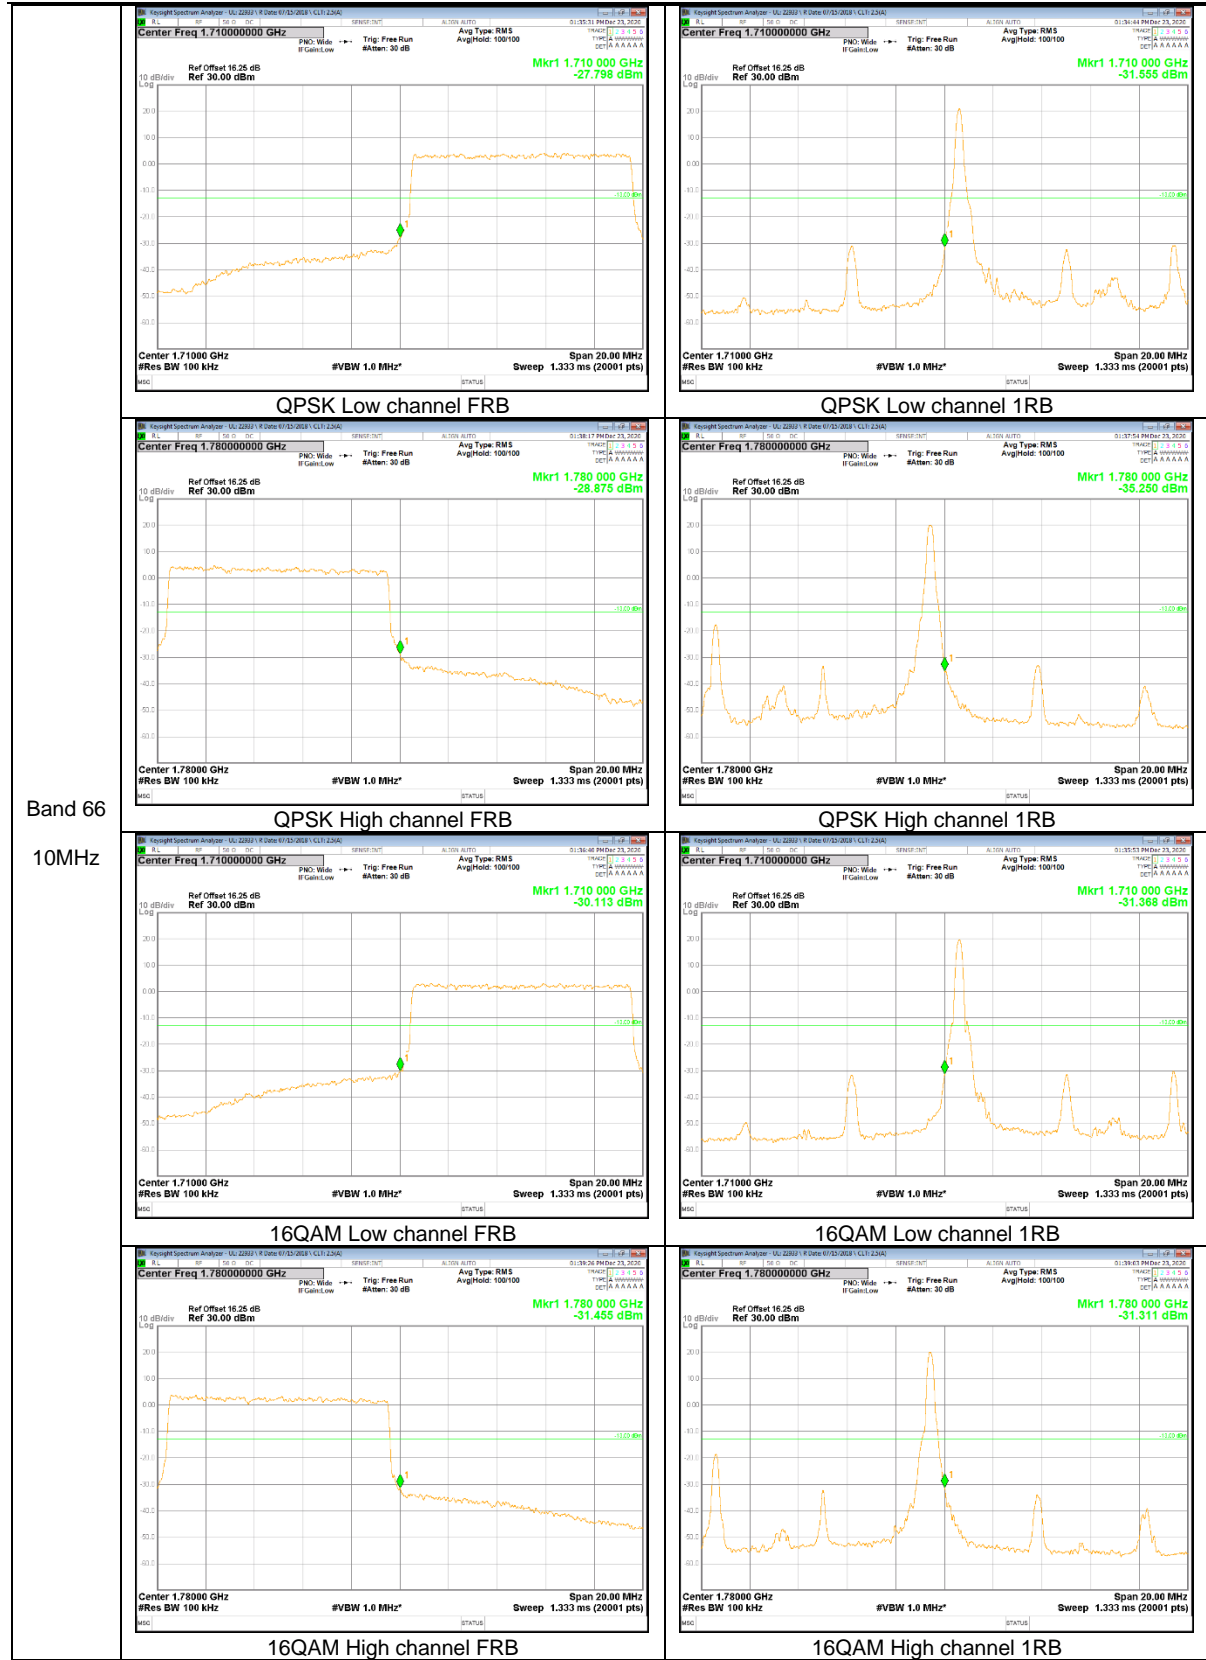

LTE Band 12

Band 12
10MHz

Band 12
5MHz

LTE Band 26

Band 26
15MHz

Band 26
 5MHz

Band 26
 3MHz

LTE Band 66

Band 66
 10MHz

Band 66
5MHz

Band 66
 3MHz

Band 66
 1.4MHz

9.2.2. EMISSION MASK RESULT

LTE Band 26