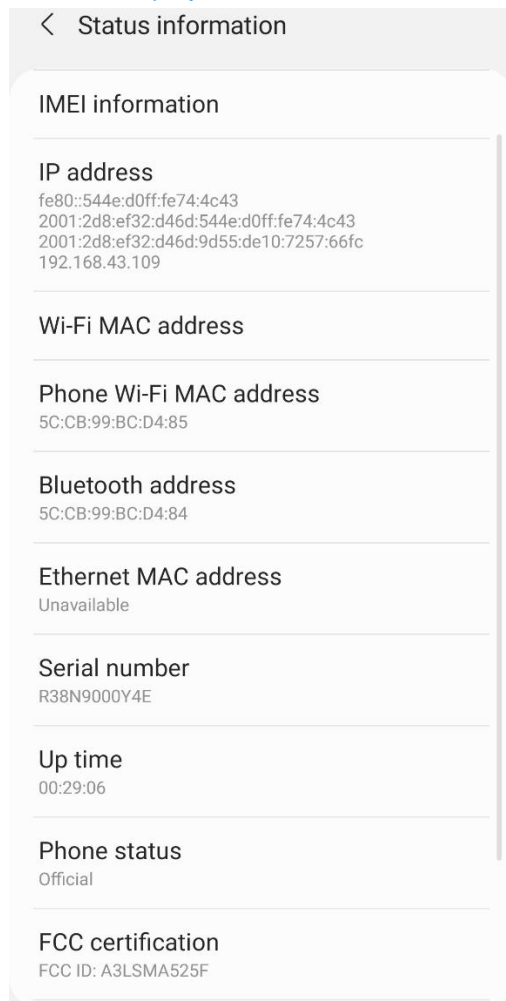

# Description of E-Label and Location

**FCC ID : A3LSMA525F**

**Model : SM-A525F/DS, SM-A525F**

This model is applied E-label, please find description of E-label below.

1. FCC ID (E-label): [Settings > About Phone > Status](#)

FCC certification

FCC ID: A3LSMA525F

[<Device Display Screen>](#)

2. Instruction of E-label on the User manual (online manual)

- Depending on the region or model, some devices are required to receive approval from the [Federal Communications Commission \(FCC\)](#). If your device is approved by the FCC, you can view the FCC ID of the device. To view the FCC ID, tap [Settings → About Phone → Status](#).