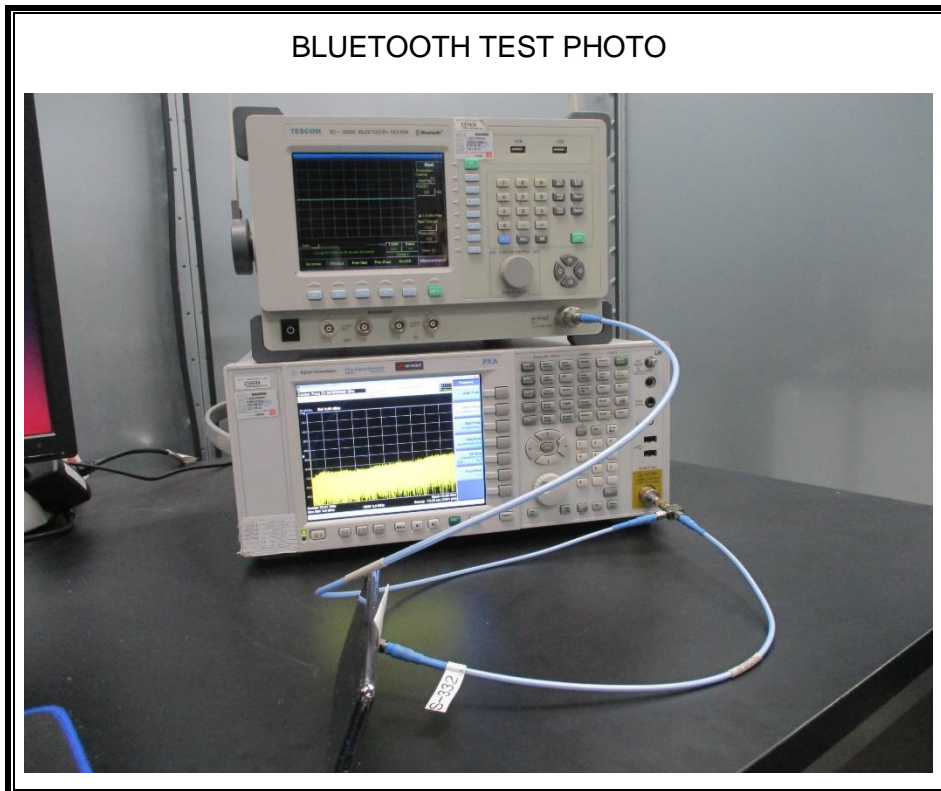

1. Appendix: UNLICENSED BAND SETUP PHOTOS(Conducted Test)

1) CONDUCTED RF MEASUREMENT SETUP (DTS, UNII, BLE)

2) CONDUCTED RF MEASUREMENT SETUP (Bluetooth)

3) **CONDUCTED RF MEASUREMENT SETUP (DFS)**

DFS TEST PHOTO

4) **CONDUCTED RF MEASUREMENT SETUP (NFC Stability)**

NFC STABILITY TEST PHOTO

2. Appendix: UNLICENSED BAND SETUP PHOTOS(Radiated Test)

1) RADIATED RF MEASUREMENT SETUP (BELOW 1 GHz)

BELOW 1 GHz FRONT TEST PHOTO

BELOW 1 GHz REAR TEST PHOTO

2) RADIATED RF MEASUREMENT SETUP (ABOVE 1 GHz)

ABOVE 1 GHz FRONT TEST PHOTO

ABOVE 1 GHz REAR TEST PHOTO

3) RADIATED RF MEASUREMENT SETUP (NFC)

FACE ON TEST PHOTO

FACE OFF TEST PHOTO