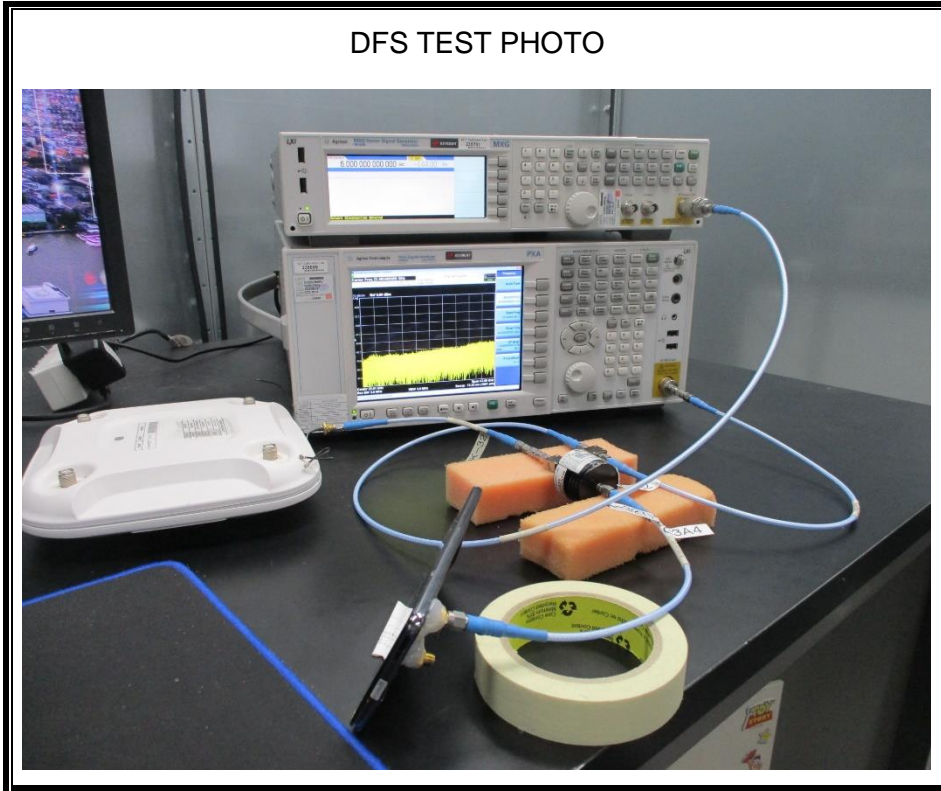

1. Appendix: UNLICENSED BAND SETUP PHOTOS(Conducted Test)

1) CONDUCTED RF MEASUREMENT SETUP (DTS, UNII, BLE)

2) CONDUCTED RF MEASUREMENT SETUP (Bluetooth)

3) **CONDUCTED RF MEASUREMENT SETUP (DFS)**

DFS TEST PHOTO

4) **CONDUCTED RF MEASUREMENT SETUP (NFC Stability)**

NFC STABILITY TEST PHOTO

2. Appendix: UNLICENSED BAND SETUP PHOTOS(Radiated Test)

1) RADIATED RF MEASUREMENT SETUP (BELOW 1 GHz)

BELOW 1 GHz FRONT TEST PHOTO

BELOW 1 GHz REAR TEST PHOTO

2) RADIATED RF MEASUREMENT SETUP (ABOVE 1 GHz)

ABOVE 1 GHz FRONT TEST PHOTO

ABOVE 1 GHz REAR TEST PHOTO

3) RADIATED RF MEASUREMENT SETUP (NFC)

FACE ON TEST PHOTO

FACE OFF TEST PHOTO

4) RADIATED RF MEASUREMENT SET-UP (Axis)

X AXIS PHOTO

Y AXIS PHOTO

Z AXIS PHOTO

5) **AC LINE CONDUCTED MEASUREMENT SETUP**

AC LINE CONDUCTED FRONT TEST PHOTO

AC LINE CONDUCTED REAR TEST PHOTO

END OF TEST PHOTO