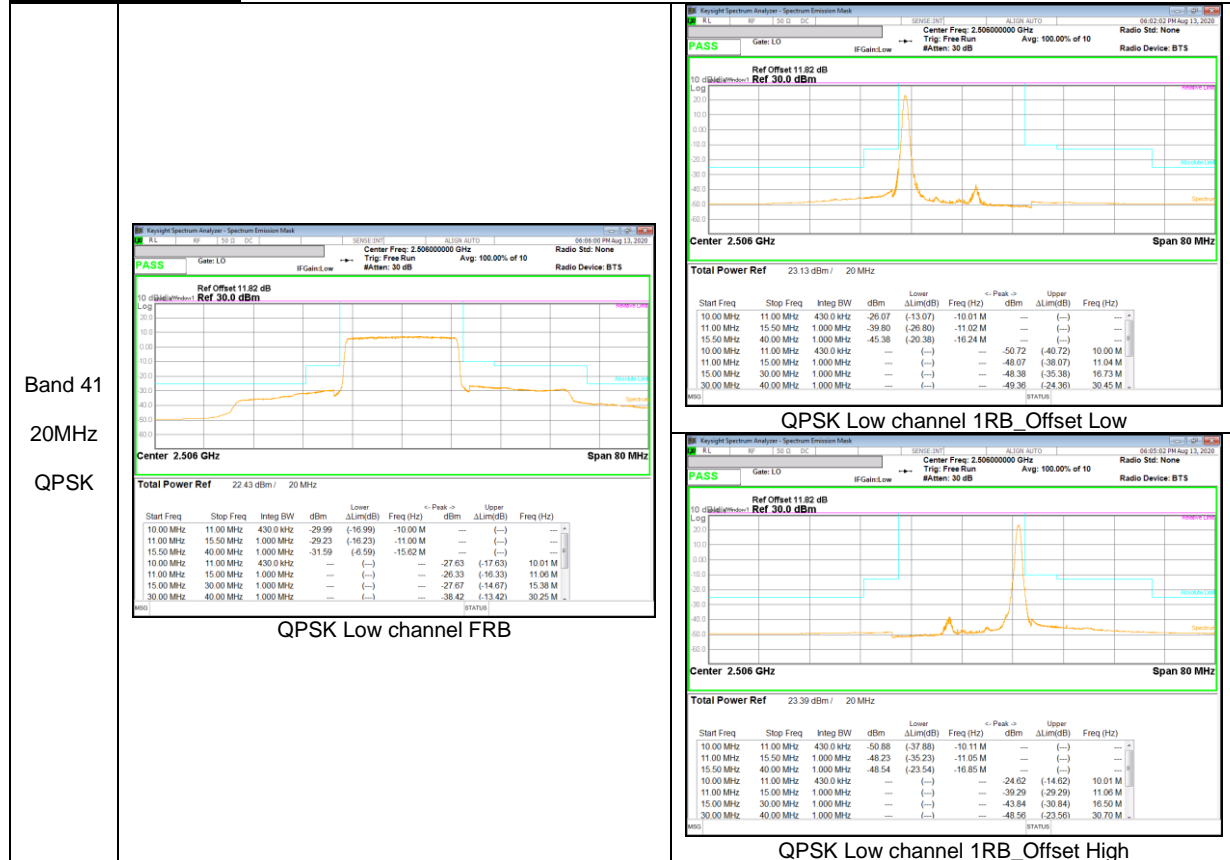

Band 5  
 1.4MHz

LTE Band 12

### 9.2.2. EMISSION MASK RESULT

#### LTE Band 41(PC3)

Band 41  
 20MHz  
 QPSK

Band 41  
 20MHz  
 16QAM

16QAM High channel FRB

16QAM High channel 1RB\_Offset Low

16QAM High channel 1RB\_Offset High

Band 41  
 15MHz  
 QPSK

QPSK Low channel FRB