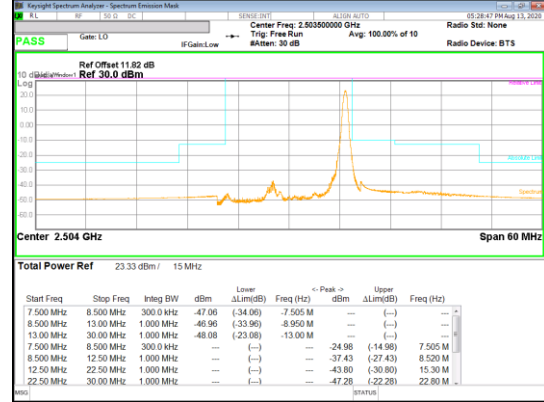

QPSK Low channel 1RB_Offset Low