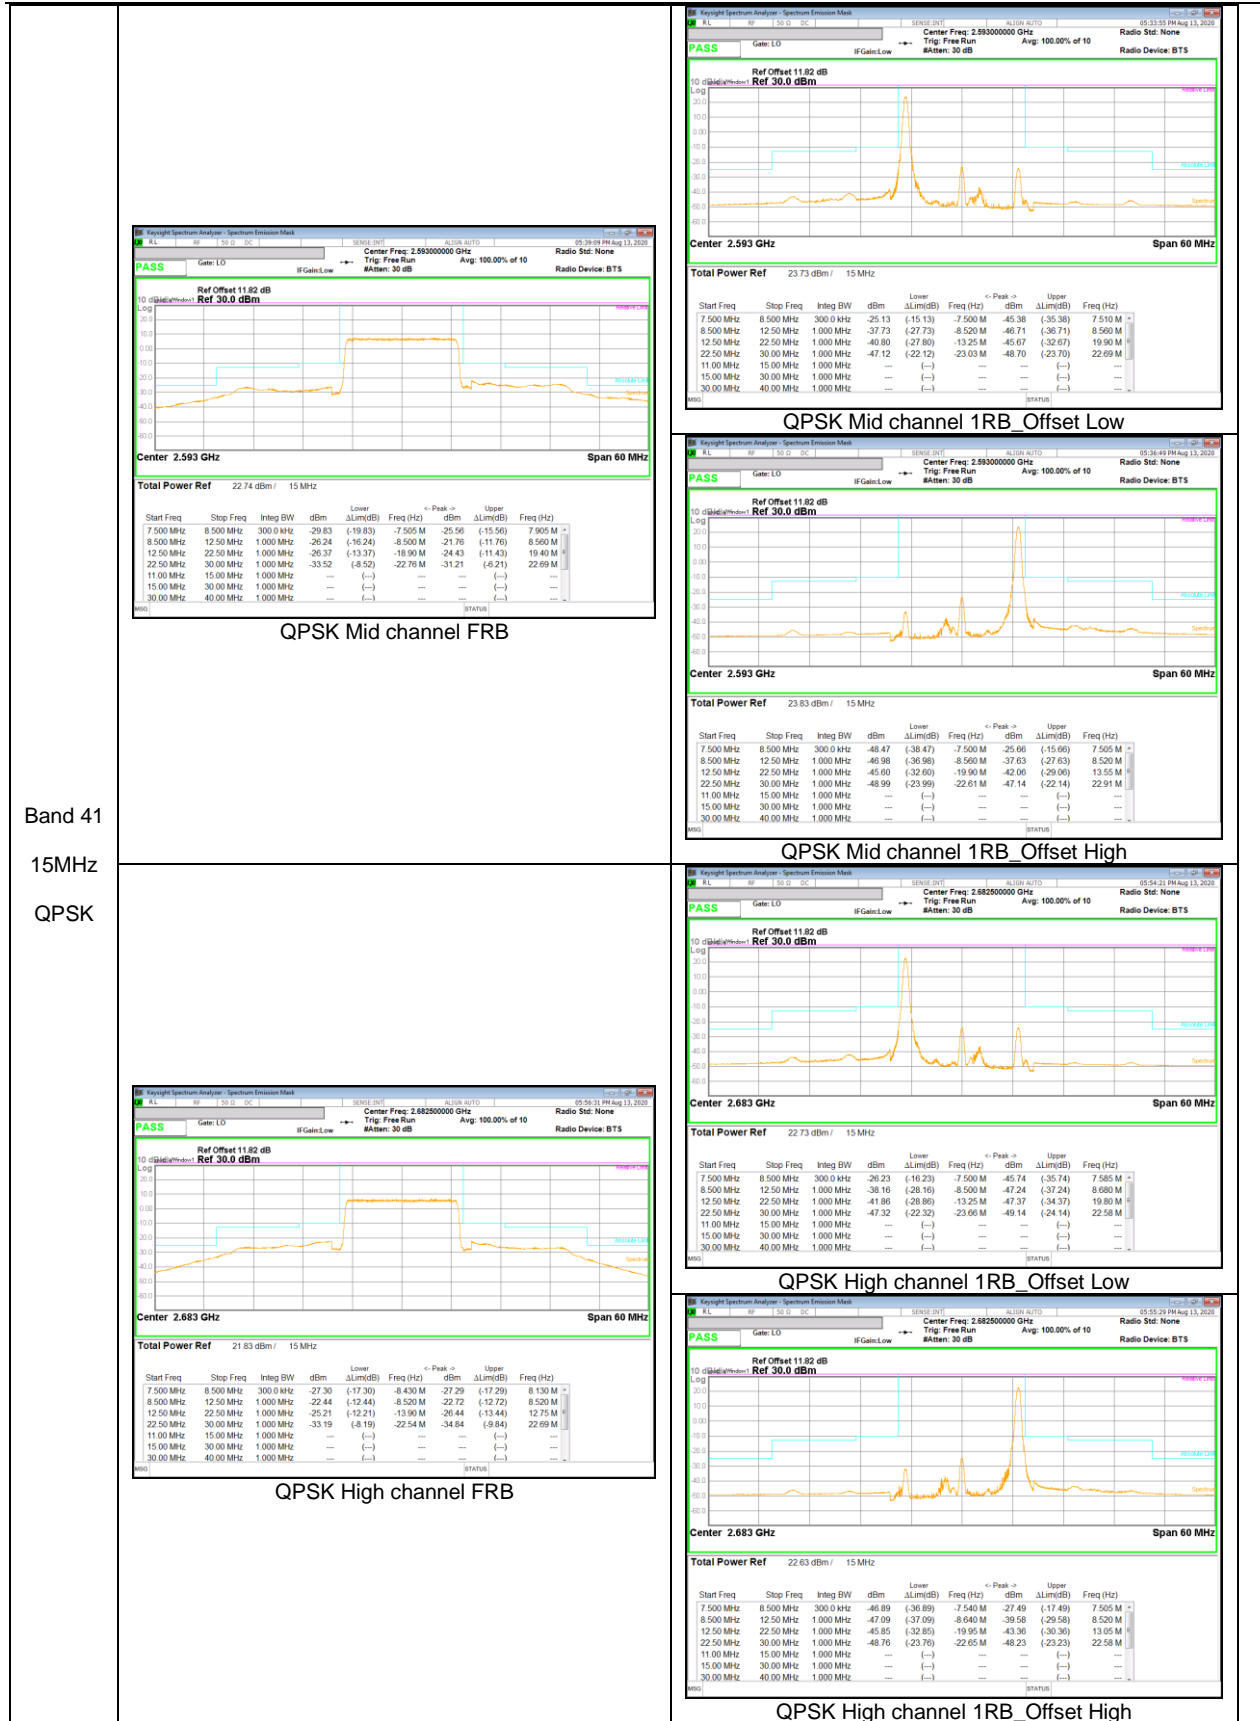

Band 5  
 1.4MHz

LTE Band 12

### 9.2.2. EMISSION MASK RESULT

#### LTE Band 41(PC3)

Band 41  
 20MHz  
 QPSK

Band 41  
 20MHz  
 16QAM

16QAM High channel FRB

16QAM High channel 1RB\_Offset Low

16QAM High channel 1RB\_Offset High

Band 41  
 15MHz  
 QPSK

QPSK Low channel FRB

QPSK Low channel 1RB\_Offset Low

QPSK Low channel 1RB\_Offset High

Band 41  
 15MHz  
 QPSK