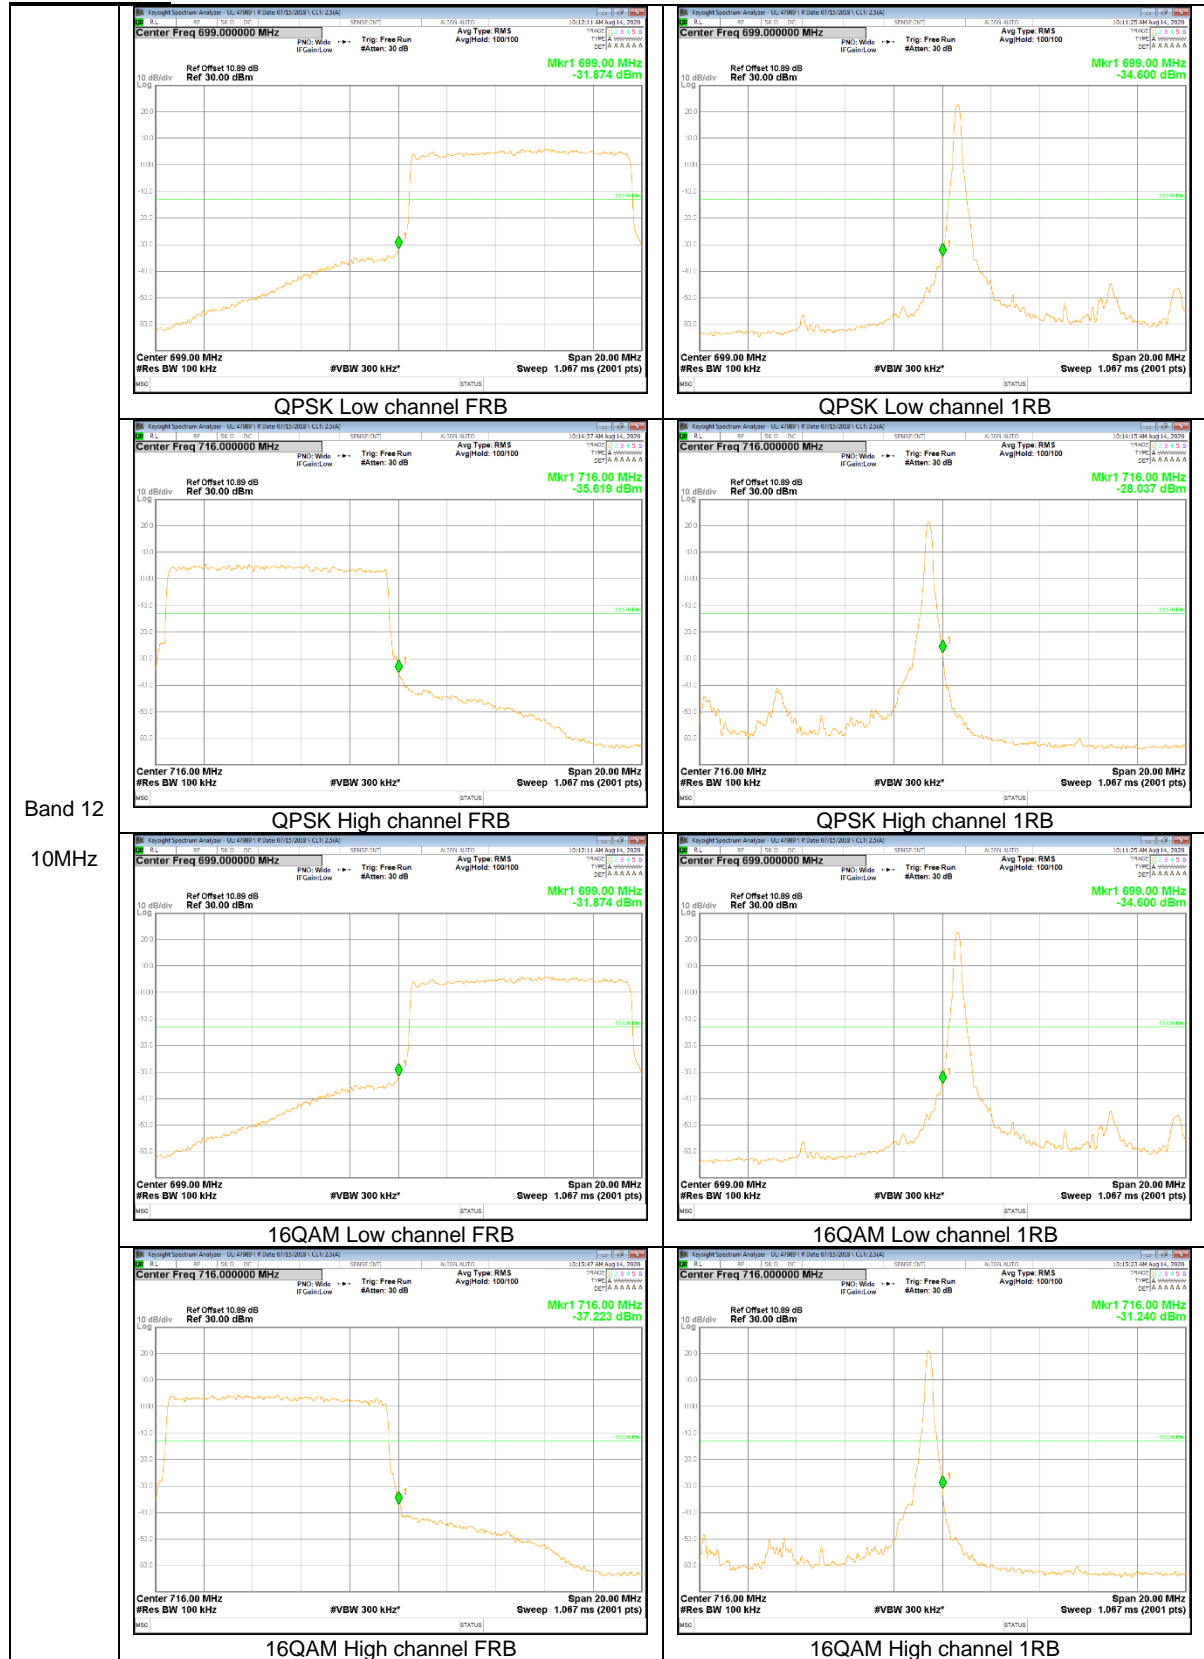

Band 5  
 1.4MHz

LTE Band 12

### 9.2.2. EMISSION MASK RESULT

#### LTE Band 41(PC3)

Band 41  
 20MHz  
 QPSK

Band 41  
 20MHz  
 16QAM

16QAM High channel FRB

16QAM High channel 1RB\_Offset Low

16QAM High channel 1RB\_Offset High

Band 41  
 15MHz  
 QPSK

QPSK Low channel FRB