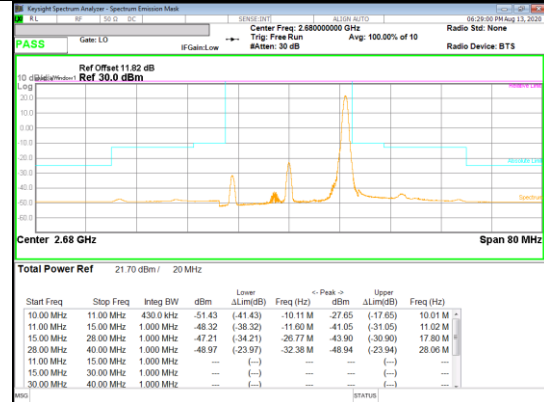

#### LTE Band 41(PC3)

Band 41  
 20MHz  
 QPSK

Band 41  
 20MHz  
 16QAM

16QAM High channel FRB

16QAM High channel 1RB\_Offset Low

16QAM High channel 1RB\_Offset High

Band 41  
 15MHz  
 QPSK

QPSK Low channel FRB