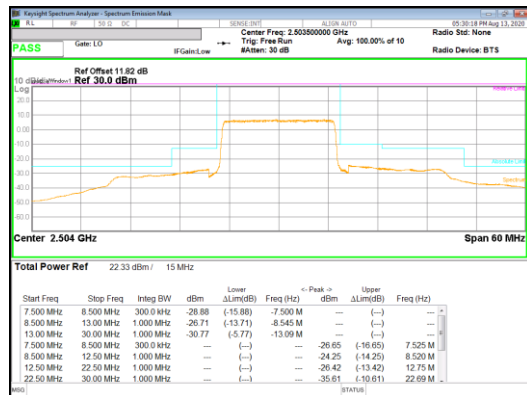

#### LTE Band 41(PC3)

Band 41  
 20MHz  
 QPSK

Band 41  
 20MHz  
 16QAM

16QAM High channel FRB

16QAM High channel 1RB\_Offset Low

16QAM High channel 1RB\_Offset High

Band 41  
 15MHz  
 QPSK

QPSK Low channel FRB

QPSK Low channel 1RB\_Offset Low

QPSK Low channel 1RB\_Offset High

Band 41  
 15MHz  
 QPSK