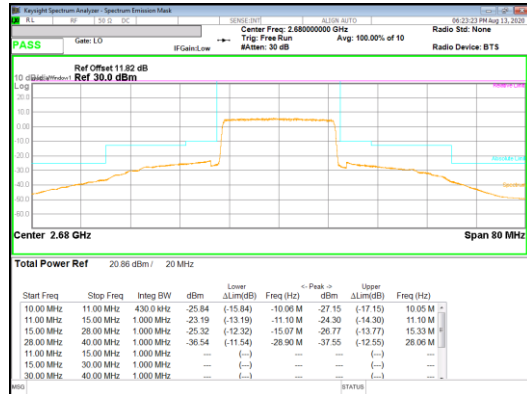

#### LTE Band 41(PC3)

Band 41  
 20MHz  
 QPSK

Band 41  
 20MHz  
 16QAM

16QAM High channel FRB

16QAM High channel 1RB\_Offset Low

16QAM High channel 1RB\_Offset High

Band 41  
 15MHz  
 QPSK

QPSK Low channel FRB

QPSK Low channel 1RB\_Offset Low

QPSK Low channel 1RB\_Offset High

Band 41  
 15MHz  
 QPSK