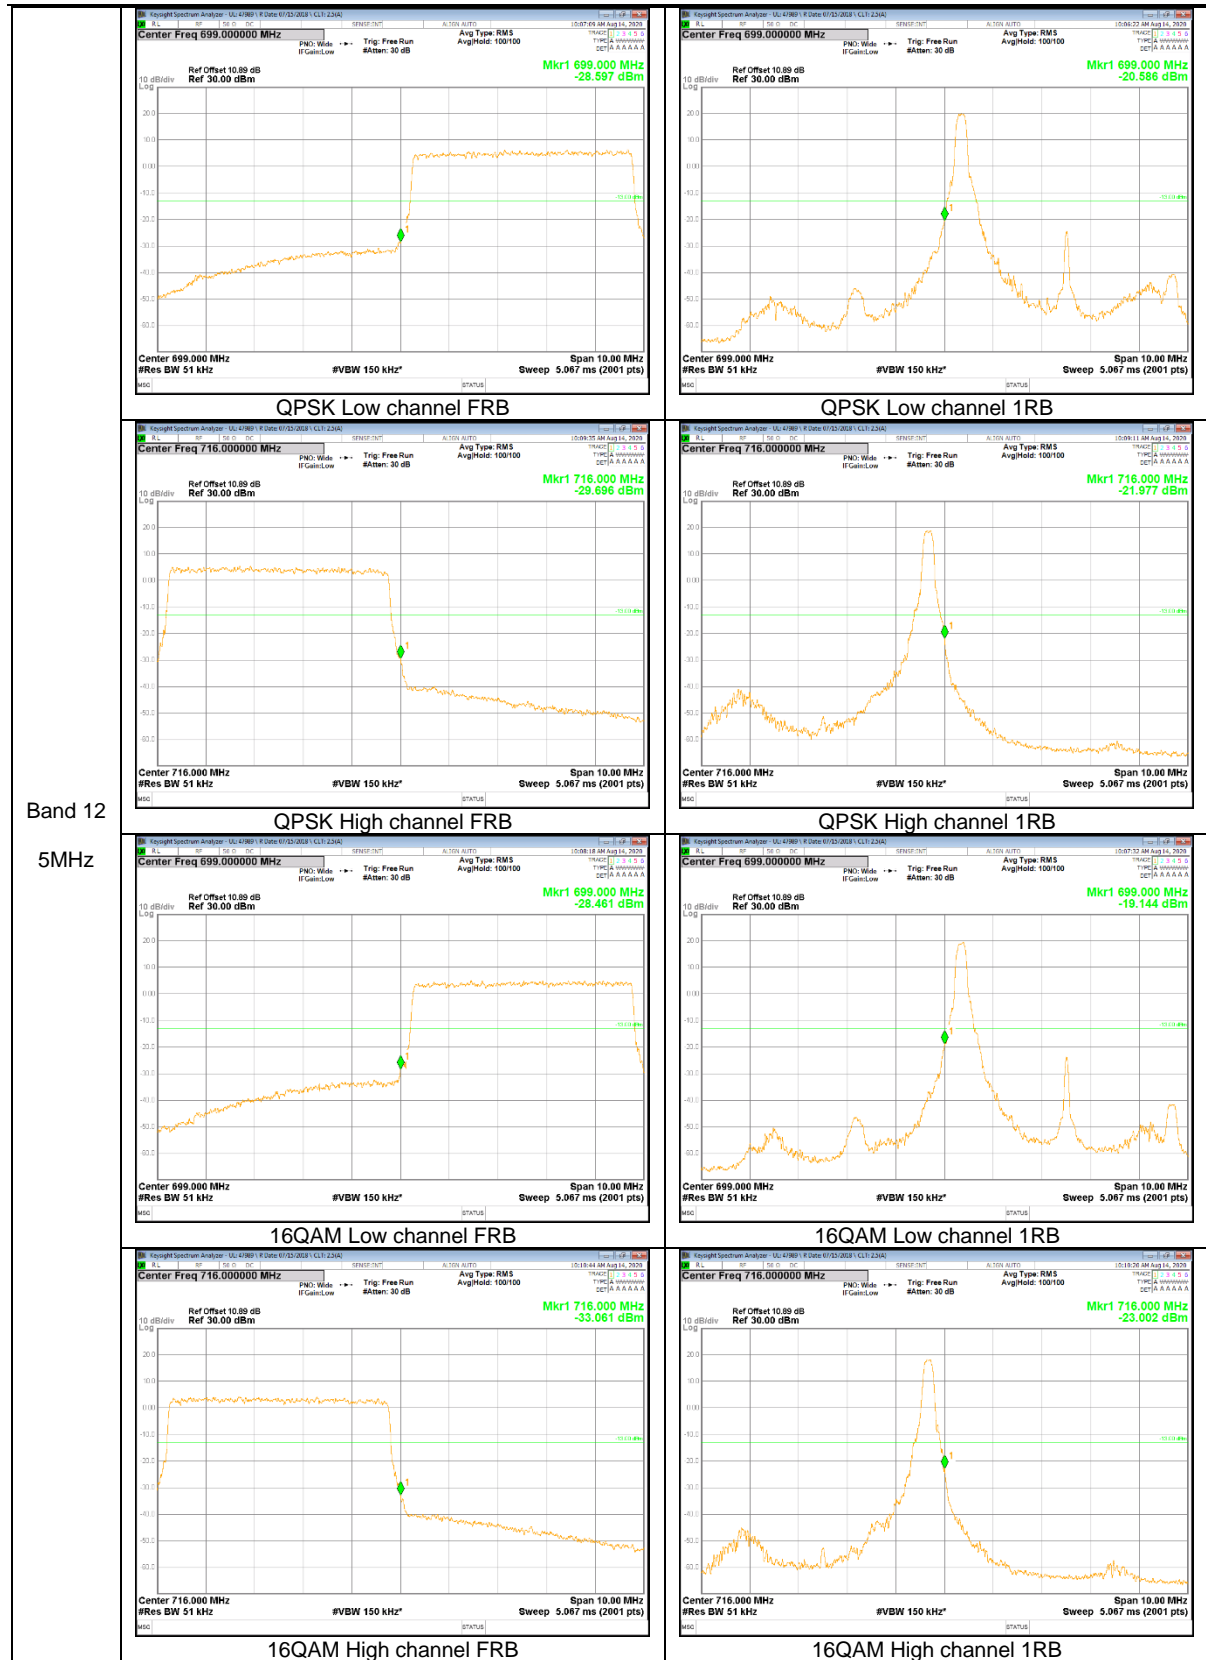

Band 5  
 1.4MHz

LTE Band 12

### 9.2.2. EMISSION MASK RESULT

#### LTE Band 41(PC3)

Band 41  
 20MHz  
 QPSK

Band 41  
 20MHz  
 16QAM

16QAM High channel FRB

16QAM High channel 1RB\_Offset Low

16QAM High channel 1RB\_Offset High

Band 41  
 15MHz  
 QPSK

QPSK Low channel FRB