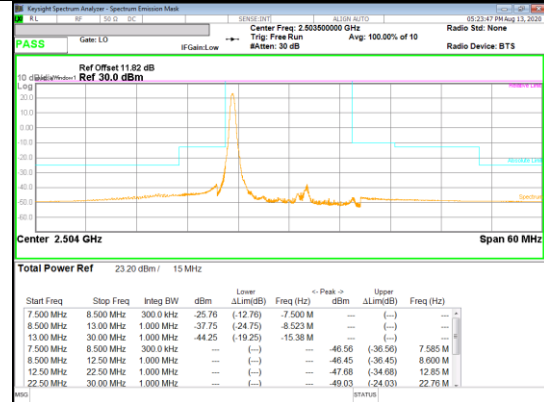

#### LTE Band 41(PC3)

Band 41  
 20MHz  
 QPSK

Band 41  
 20MHz  
 16QAM

16QAM High channel FRB

16QAM High channel 1RB\_Offset Low

16QAM High channel 1RB\_Offset High

Band 41  
 15MHz  
 QPSK

QPSK Low channel FRB