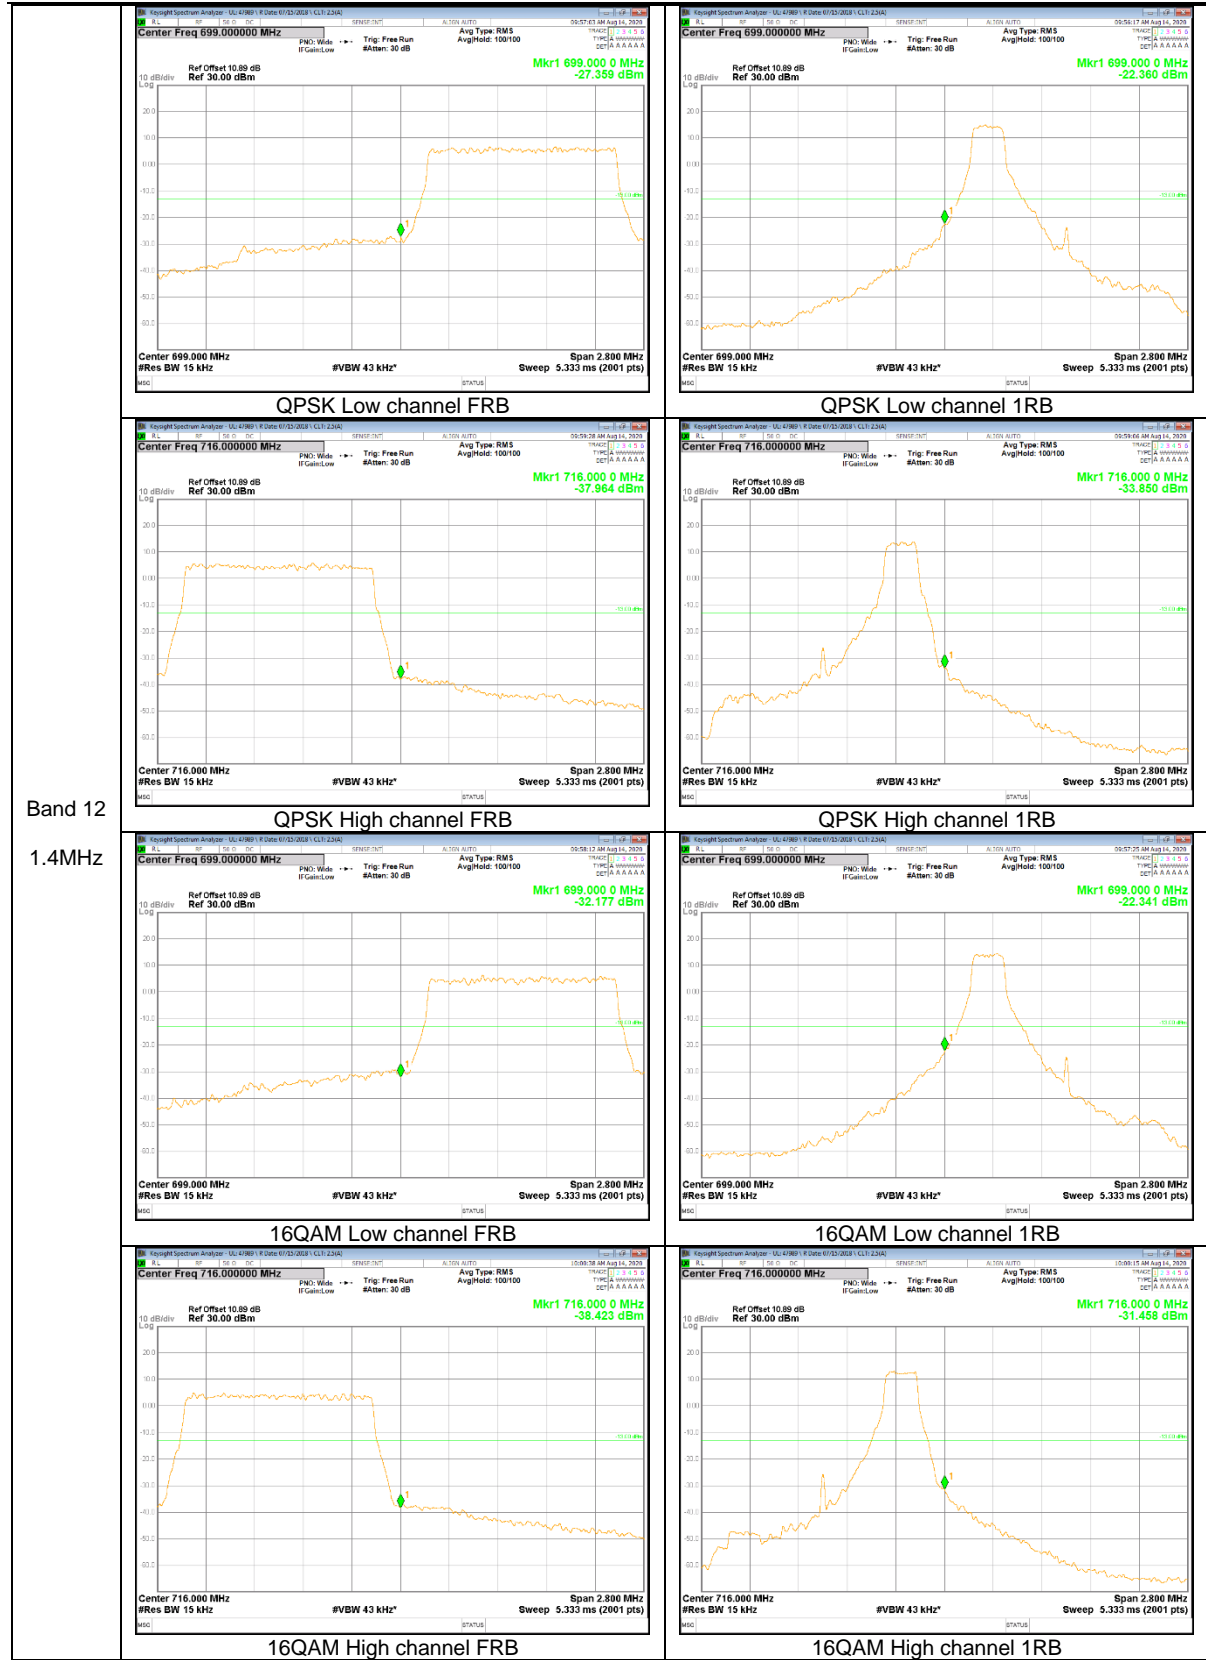

Band 5  
 1.4MHz

LTE Band 12

### 9.2.2. EMISSION MASK RESULT

#### LTE Band 41(PC3)

Band 41  
 20MHz  
 QPSK

Band 41  
 20MHz  
 16QAM

16QAM High channel FRB

16QAM High channel 1RB\_Offset Low

16QAM High channel 1RB\_Offset High

Band 41  
 15MHz  
 QPSK

QPSK Low channel FRB