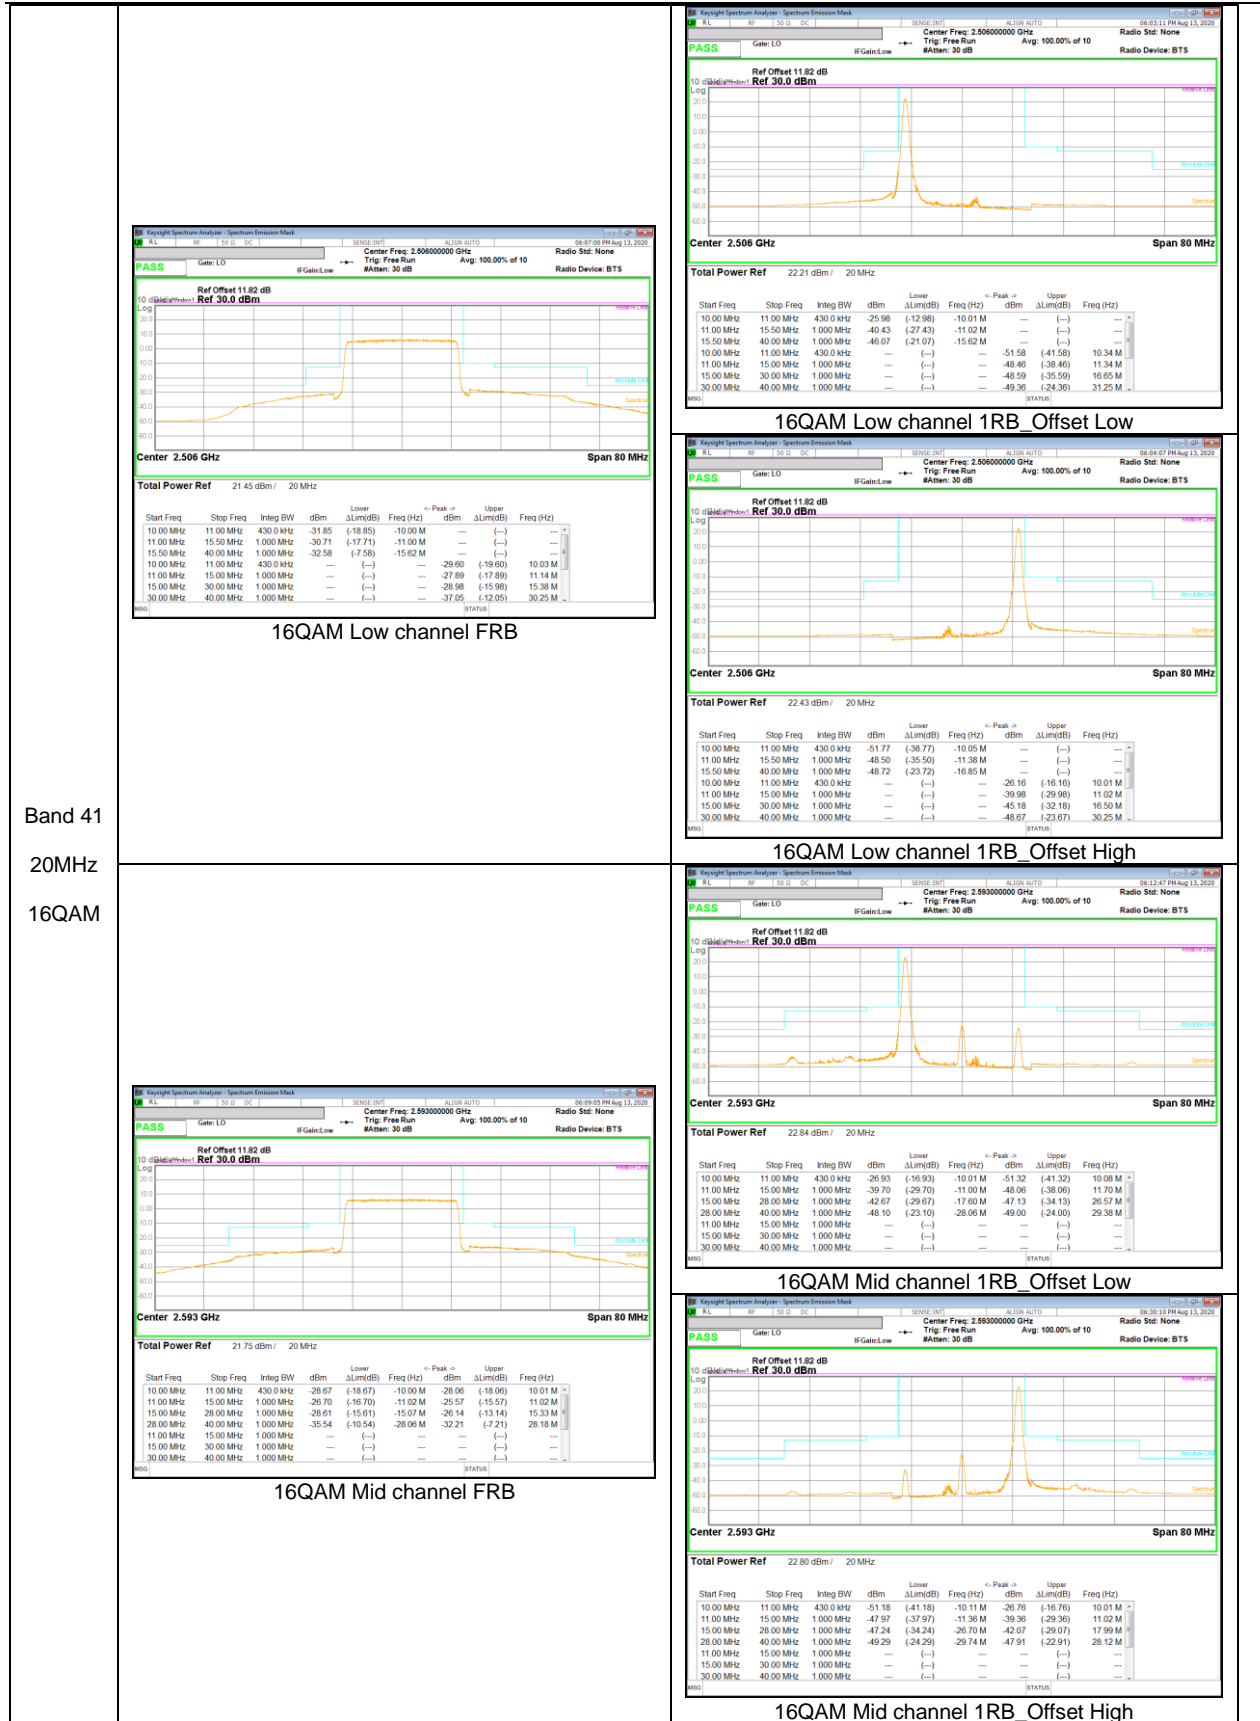

Band 5  
 1.4MHz

LTE Band 12

### 9.2.2. EMISSION MASK RESULT

#### LTE Band 41(PC3)

Band 41  
 20MHz  
 QPSK

Band 41  
 20MHz  
 16QAM

16QAM High channel FRB

16QAM High channel 1RB\_Offset Low

16QAM High channel 1RB\_Offset High

Band 41  
 15MHz  
 QPSK

QPSK Low channel FRB

QPSK Low channel 1RB\_Offset Low

QPSK Low channel 1RB\_Offset High

Band 41  
 15MHz  
 QPSK