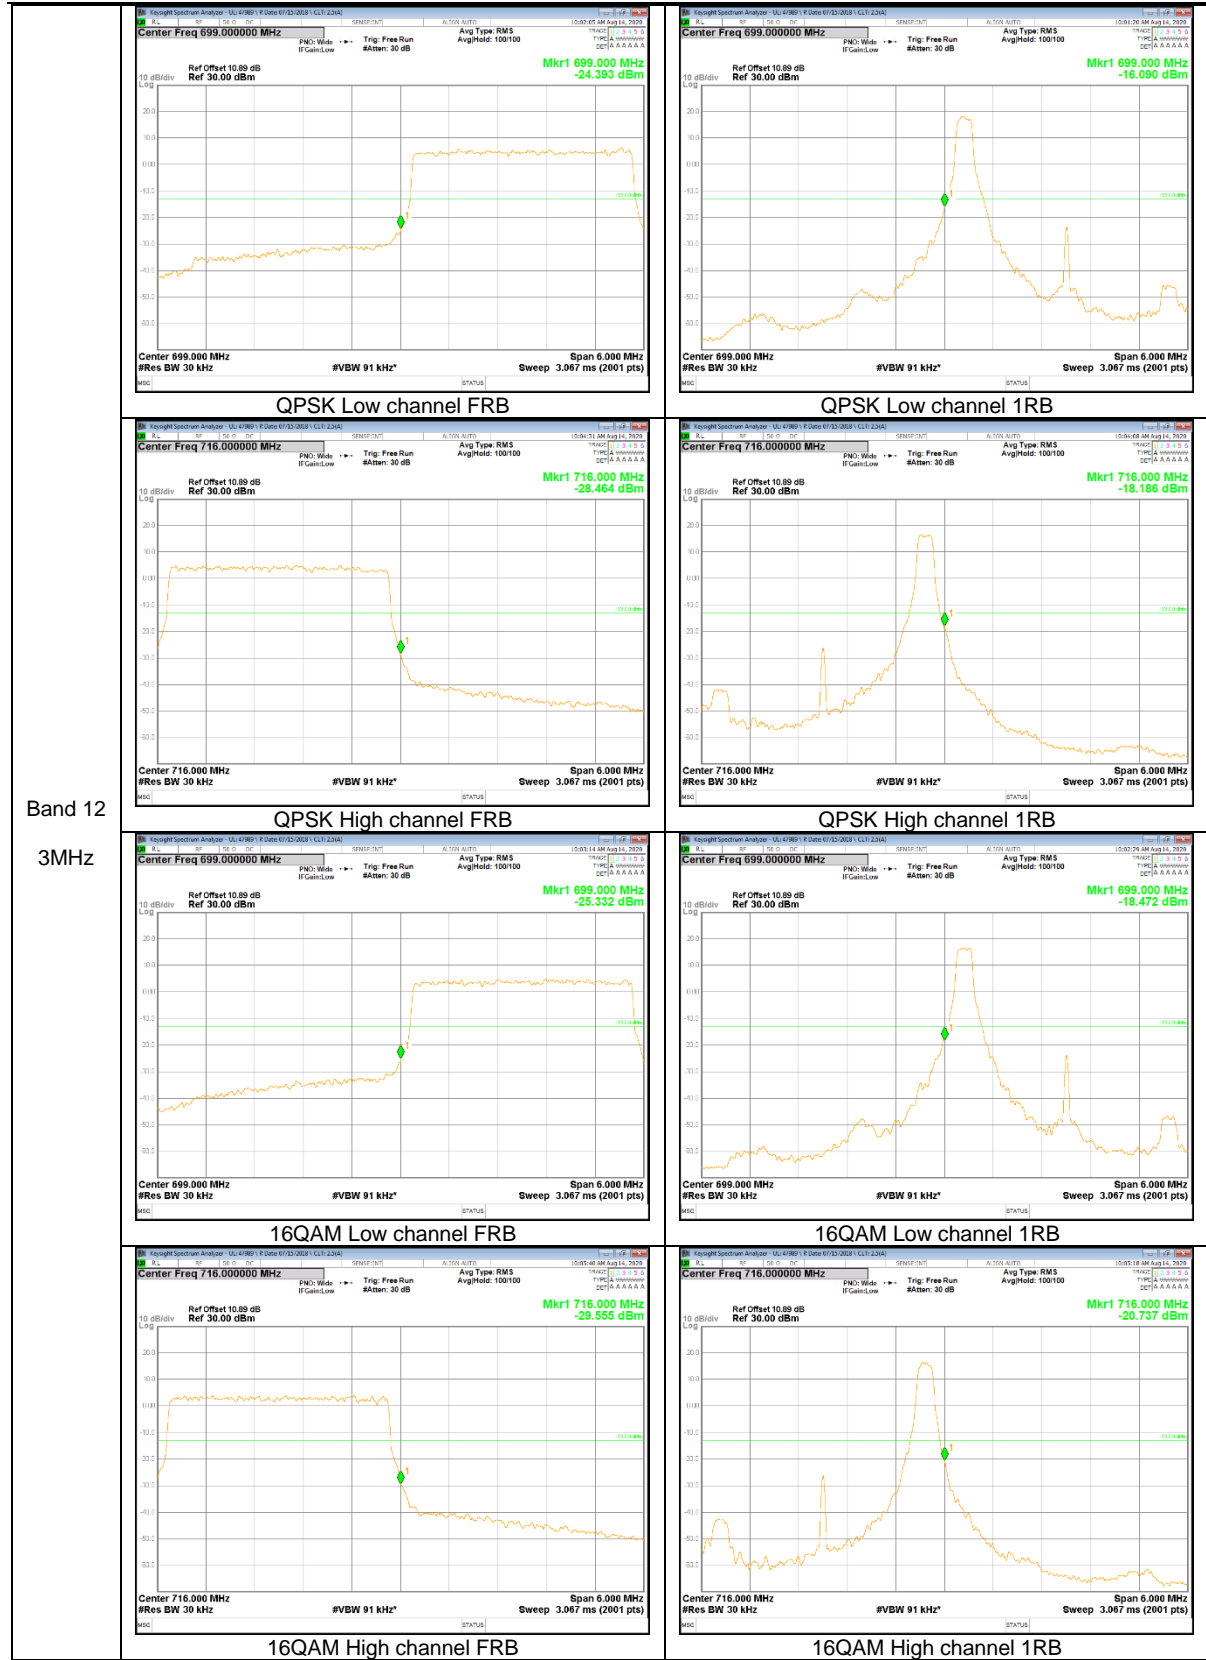

Band 5  
 1.4MHz

LTE Band 12

### 9.2.2. EMISSION MASK RESULT

#### LTE Band 41(PC3)

Band 41  
 20MHz  
 QPSK

Band 41  
 20MHz  
 16QAM

16QAM High channel FRB

16QAM High channel 1RB\_Offset Low

16QAM High channel 1RB\_Offset High

Band 41  
 15MHz  
 QPSK

QPSK Low channel FRB