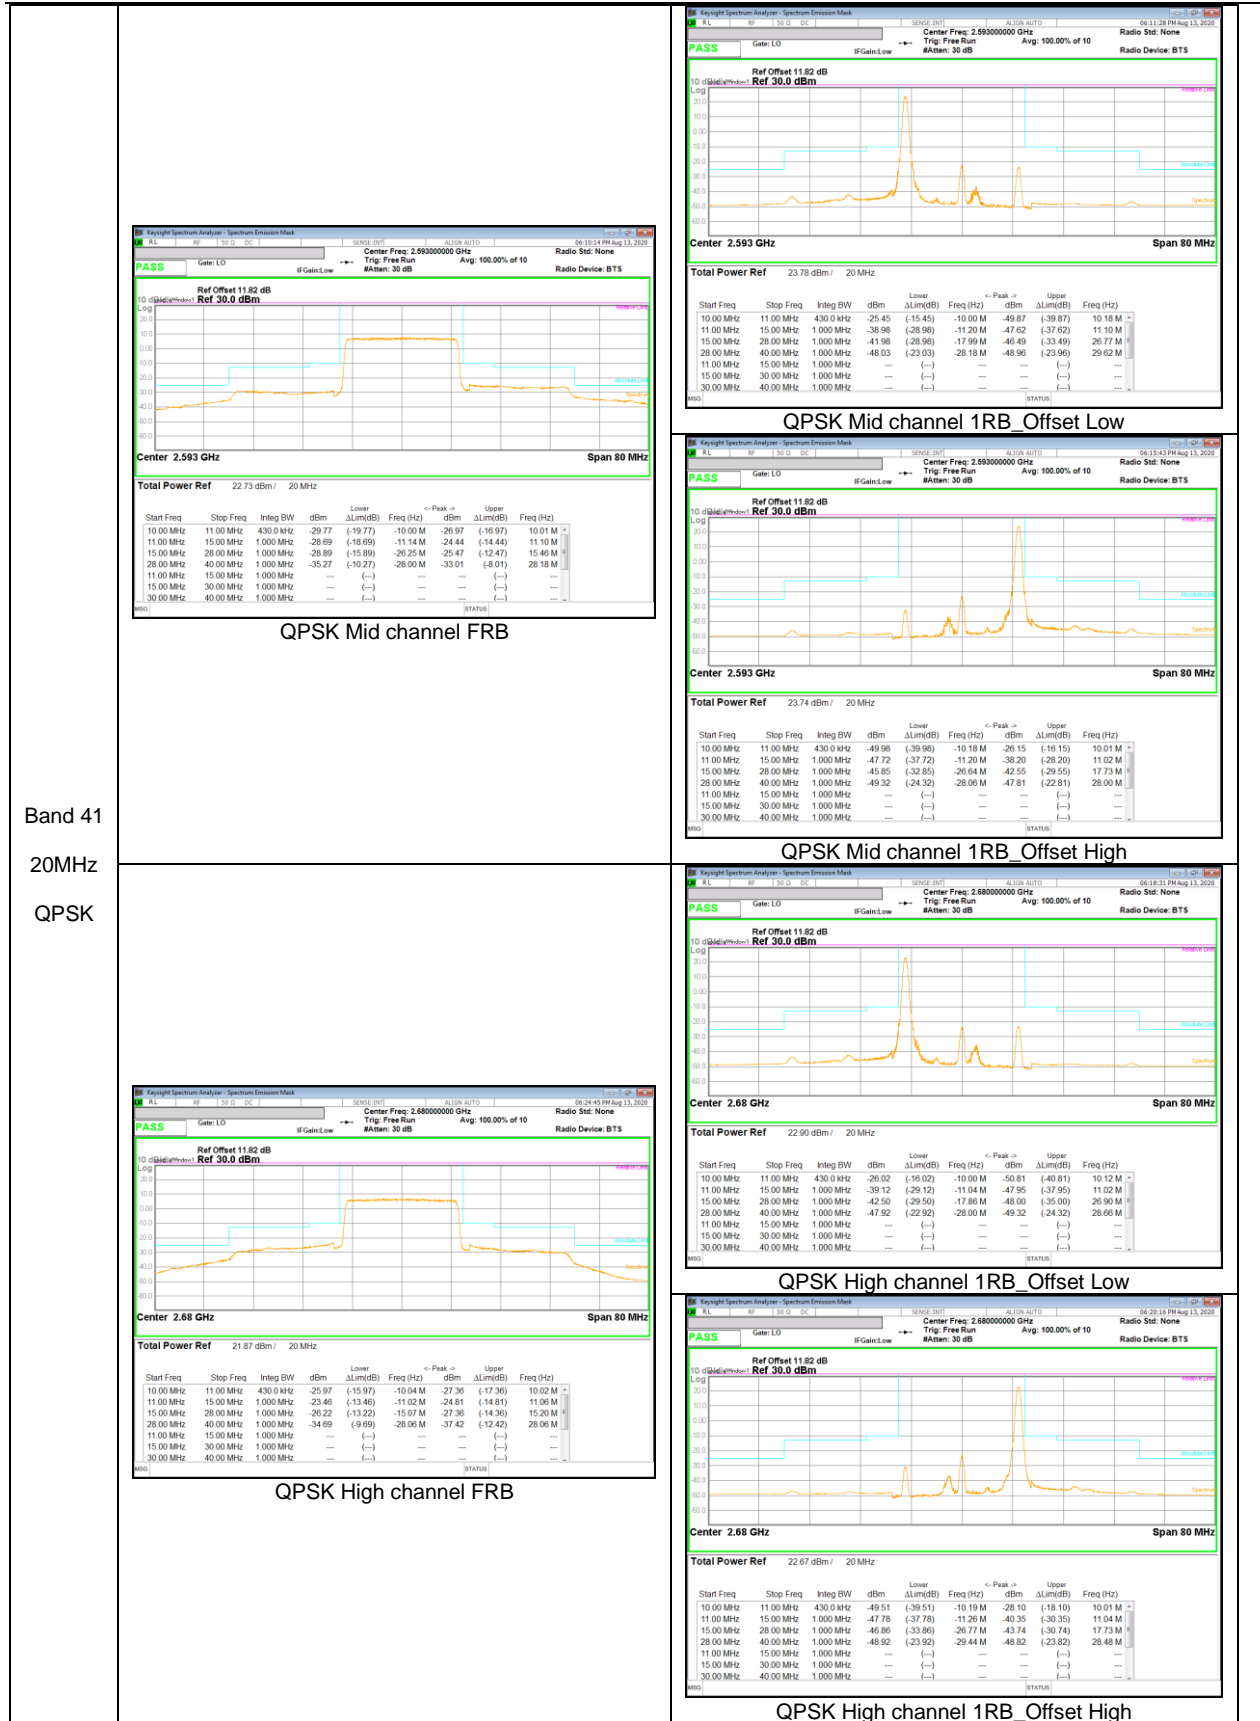

Band 5  
 1.4MHz

LTE Band 12

### 9.2.2. EMISSION MASK RESULT

#### LTE Band 41(PC3)

Band 41  
 20MHz  
 QPSK

Band 41  
 20MHz  
 16QAM

16QAM High channel FRB

16QAM High channel 1RB\_Offset Low

16QAM High channel 1RB\_Offset High

Band 41  
 15MHz  
 QPSK

QPSK Low channel FRB

QPSK Low channel 1RB\_Offset Low

QPSK Low channel 1RB\_Offset High

Band 41  
 15MHz  
 QPSK