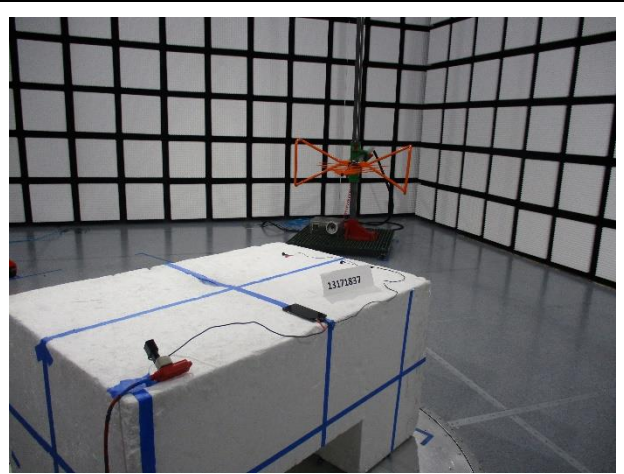

9. SETUP PHOTOS

| RADIATED RF MEASUREMENT SETUP FOR PORTABLE CONFIGURATION | |
|-------------------------------------------------------------------------------------|--------------------------------------------------------------------------------------|
|  |  |
| X-AXIS FRONT PHOTO | X-AXIS BACK PHOTO |
|  |  |
| Y-AXIS FRONT PHOTO | Y-AXIS BACK PHOTO |
|  |  |
| Z-AXIS FRONT PHOTO | Z-AXIS BACK PHOTO |

BELOW 1GHz FRONT PHOTO

BELOW 1GHz BACK PHOTO

END OF REPORT