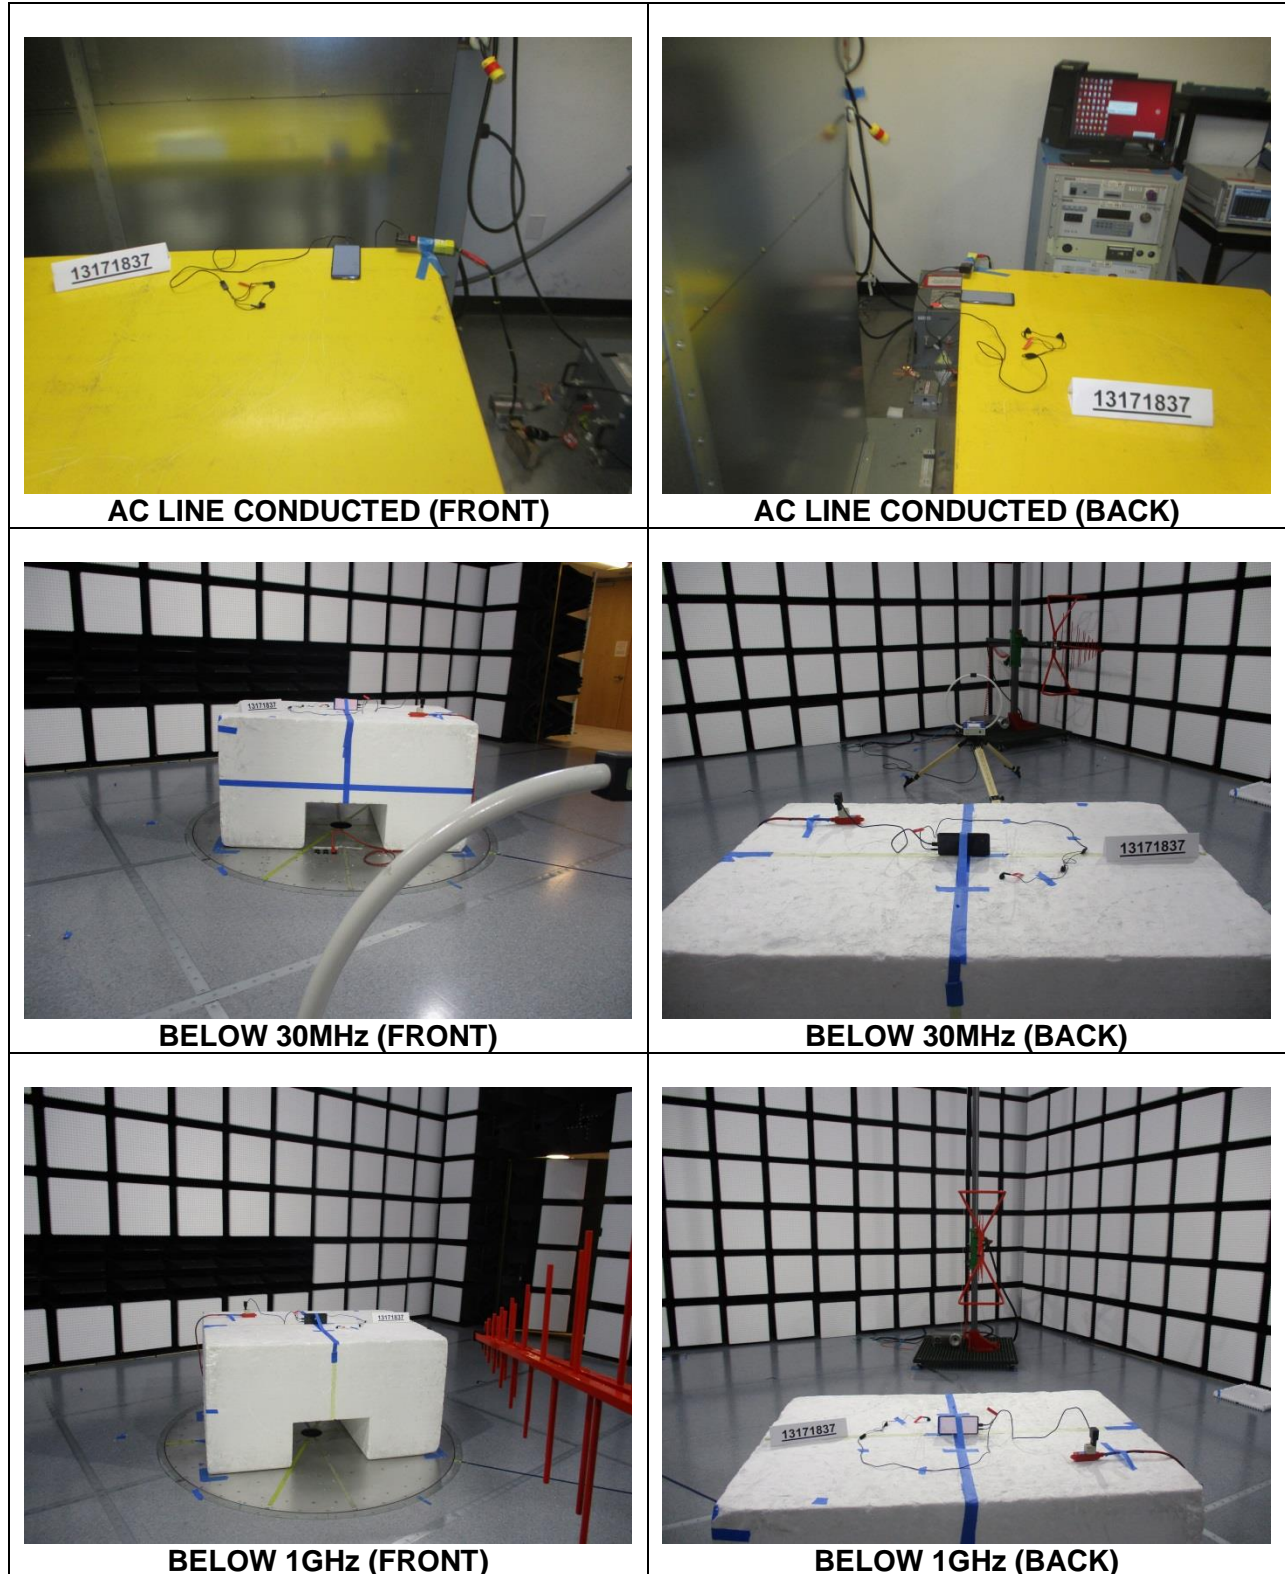

11. SETUP PHOTOS

RADIATED RF AND AC LINE CONDUCTED MEASUREMENT SETUP

LOOP ANTENNA ORIENTATIONS

ORIENTATIONS AND FREQUENCY TOLERANCE OVE EXTREME CONDITIONS

END OF TEST REPORT