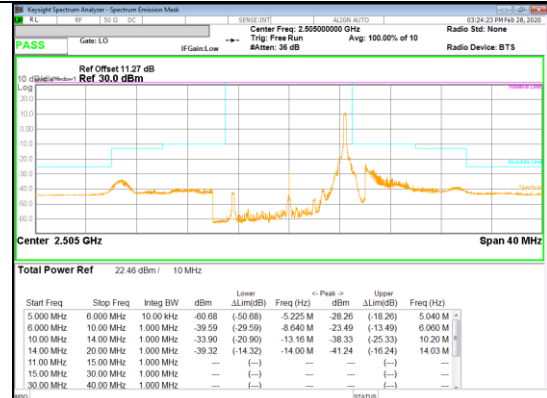

QPSK High channel 1RB_Offset High

Band 41
 10MHz
 16QAM

16QAM Low channel FRB

16QAM Low channel 1RB_Offset Low

16QAM Low channel 1RB_Offset High

Band 41
 10MHz
 16QAM