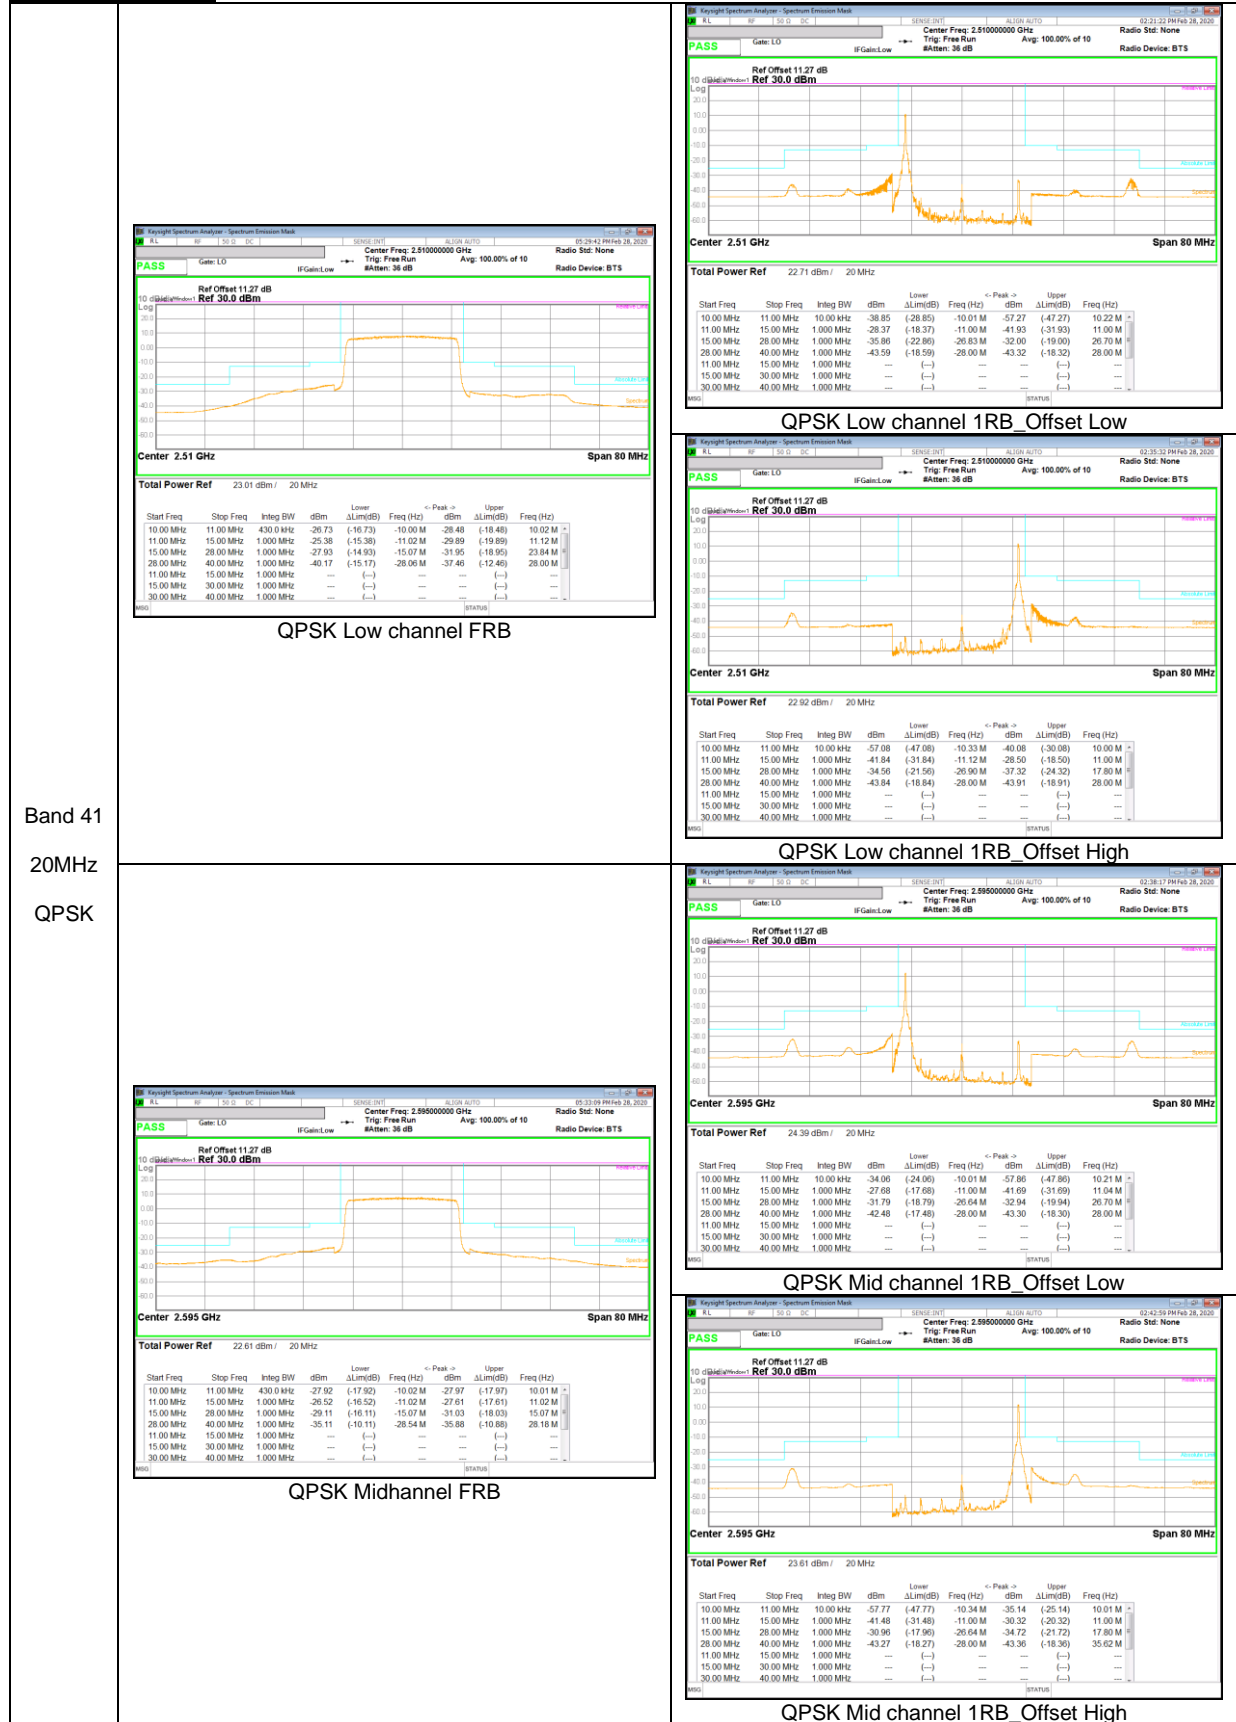

Band 41
 5MHz
 QPSK

QPSK High channel FRB

QPSK High channel 1RB_Offset Low

QPSK High channel 1RB_Offset High

Band 41
 5MHz
 16QAM

16QAM Low channel FRB

16QAM Low channel 1RB_Offset Low

16QAM Low channel 1RB_Offset High

Band 41
 5MHz
 16QAM

LTE Band 41(IC)

Band 41
 20MHz
 QPSK

Band 41
 20MHz
 QPSK

QPSK High channel FRB

QPSK High channel 1RB_Offset Low

QPSK High channel 1RB_Offset High

Band 41
 20MHz
 16QAM

16QAM Low channel FRB

16QAM Low channel 1RB_Offset Low

16QAM Low channel 1RB_Offset High

Band 41
 20MHz
 16QAM

Band 41
 15MHz
 QPSK

QPSK High channel FRB

QPSK High channel 1RB_Offset Low

QPSK High channel 1RB_Offset High