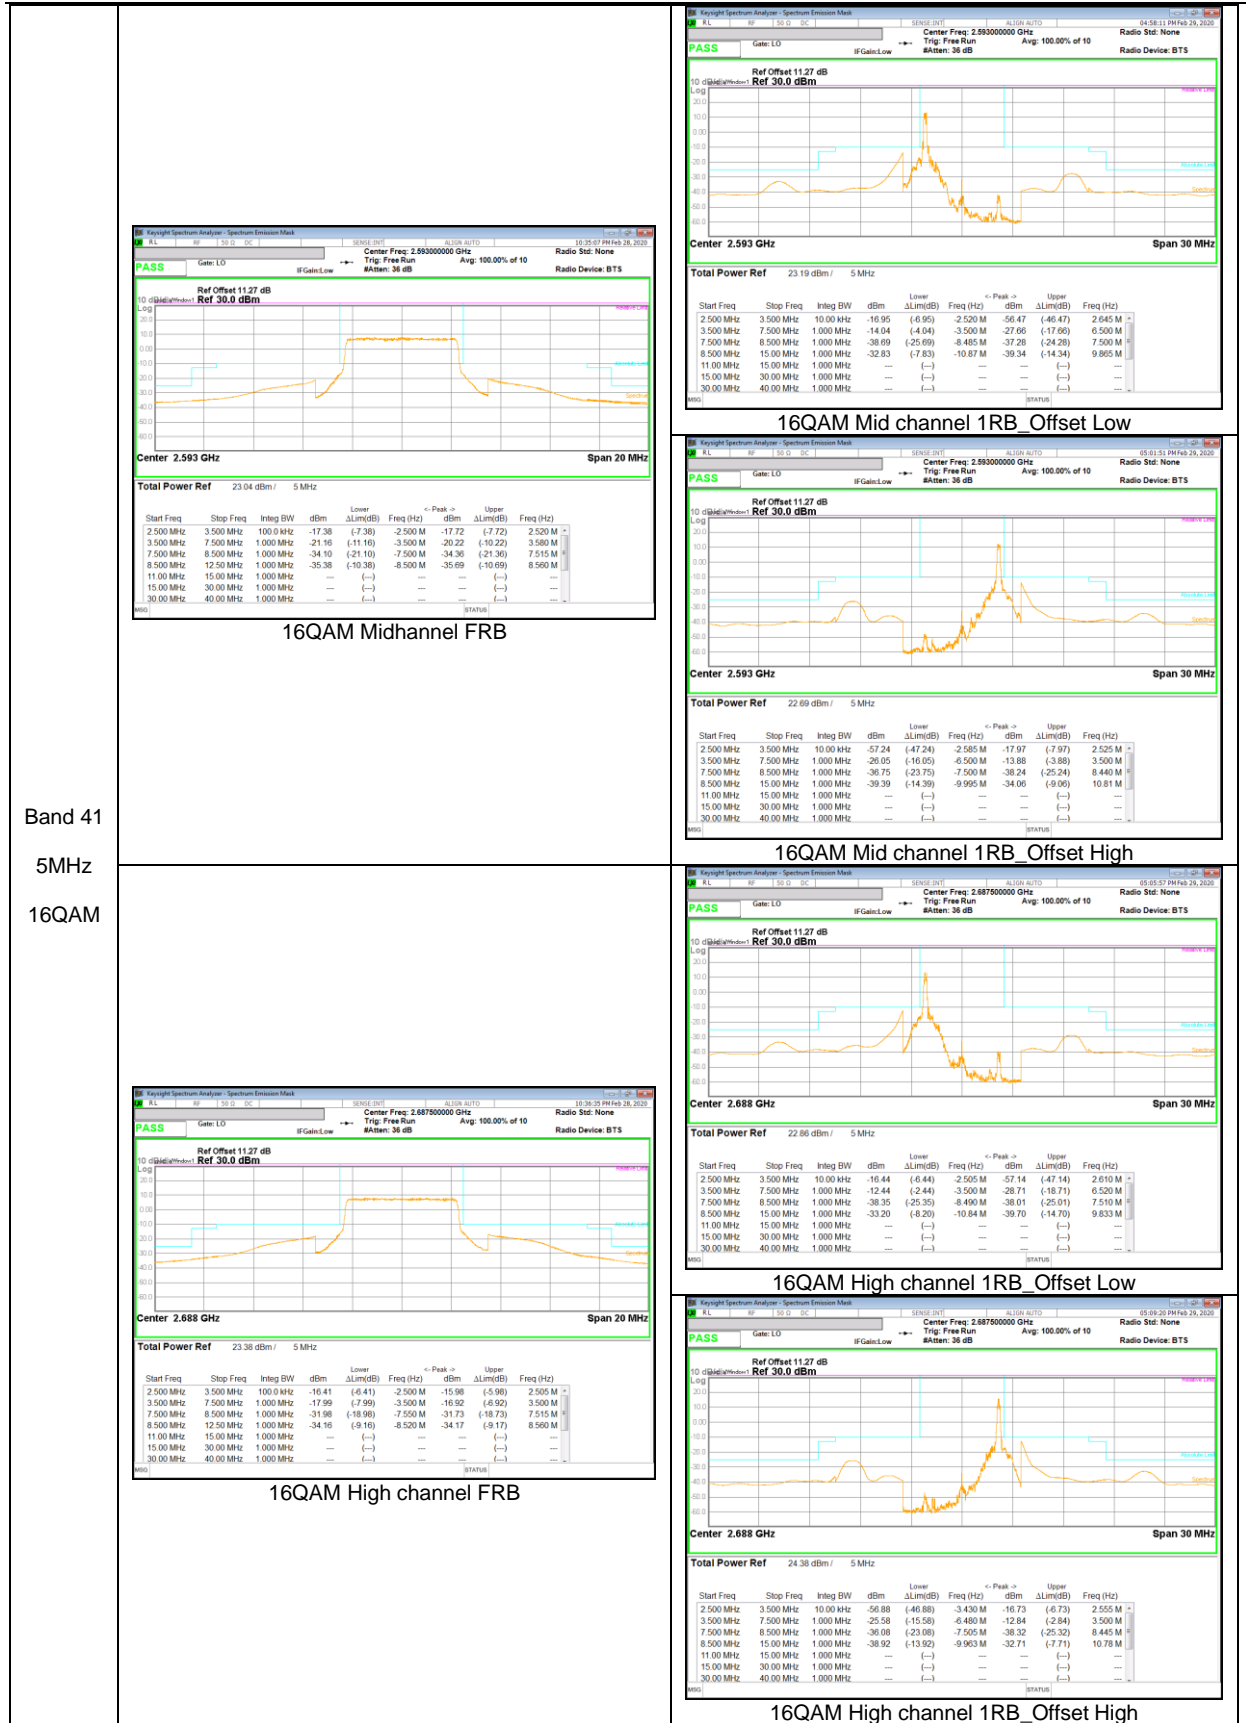

Band 41
 5MHz
 QPSK

QPSK High channel FRB

QPSK High channel 1RB_Offset Low

QPSK High channel 1RB_Offset High

Band 41
 5MHz
 16QAM

16QAM Low channel FRB

16QAM Low channel 1RB_Offset Low

16QAM Low channel 1RB_Offset High

Band 41
 5MHz
 16QAM

LTE Band 41(IC)

Band 41
 20MHz
 QPSK

Band 41
 20MHz
 QPSK

QPSK High channel FRB

QPSK High channel 1RB_Offset Low

QPSK High channel 1RB_Offset High

Band 41
 20MHz
 16QAM

16QAM Low channel FRB

16QAM Low channel 1RB_Offset Low

16QAM Low channel 1RB_Offset High

Band 41
 20MHz
 16QAM

Band 41
 15MHz
 QPSK

QPSK High channel FRB

QPSK High channel 1RB_Offset Low

QPSK High channel 1RB_Offset High