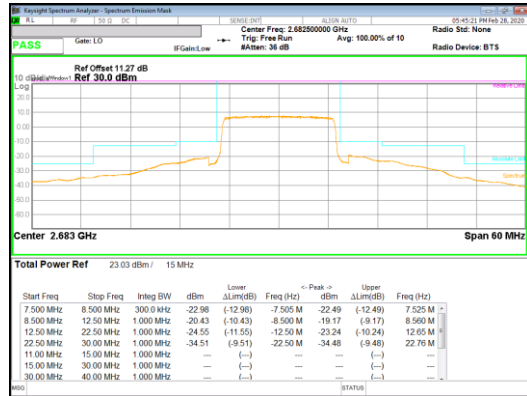

16QAM Low channel FRB

16QAM Low channel 1RB_Offset Low

16QAM Low channel 1RB_Offset High

Band 41
 20MHz
 16QAM

Band 41
 15MHz
 QPSK

QPSK High channel FRB

QPSK High channel 1RB_Offset Low

QPSK High channel 1RB_Offset High