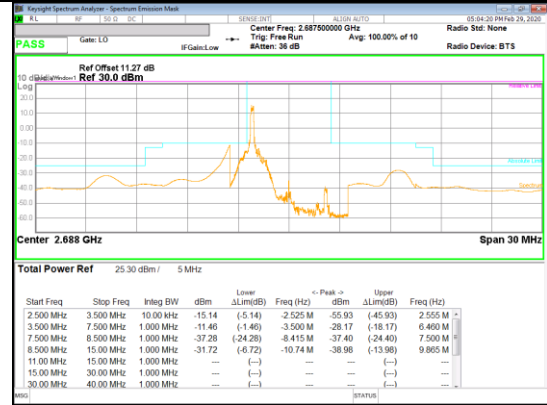

Band 41
 5MHz
 QPSK

QPSK High channel FRB

QPSK High channel 1RB_Offset Low

QPSK High channel 1RB_Offset High

Band 41
 5MHz
 16QAM

16QAM Low channel FRB

16QAM Low channel 1RB_Offset Low

16QAM Low channel 1RB_Offset High

Band 41
 5MHz
 16QAM

LTE Band 41(IC)

Band 41
 20MHz
 QPSK

Band 41
 20MHz
 QPSK

QPSK High channel FRB

QPSK High channel 1RB_Offset Low

QPSK High channel 1RB_Offset High

Band 41
 20MHz
 16QAM