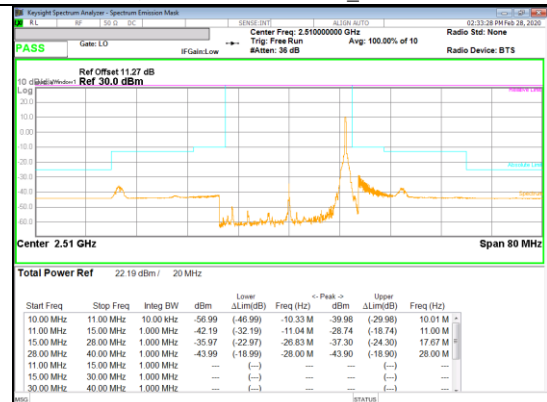

Band 41
 5MHz
 16QAM

LTE Band 41(IC)

Band 41
 20MHz
 QPSK

Band 41
 20MHz
 QPSK

QPSK High channel FRB

QPSK High channel 1RB_Offset Low

QPSK High channel 1RB_Offset High

Band 41
 20MHz
 16QAM

16QAM Low channel FRB

16QAM Low channel 1RB_Offset Low

16QAM Low channel 1RB_Offset High

Band 41
 20MHz
 16QAM

Band 41
 15MHz
 QPSK

QPSK High channel FRB

QPSK High channel 1RB_Offset Low

QPSK High channel 1RB_Offset High