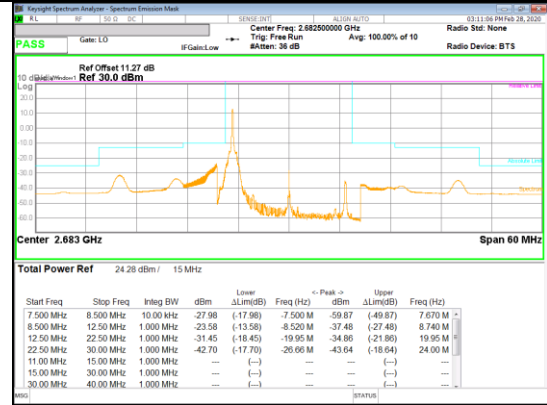

16QAM Low channel FRB

16QAM Low channel 1RB_Offset Low

16QAM Low channel 1RB_Offset High

Band 41
 20MHz
 16QAM

Band 41
 15MHz
 QPSK

QPSK High channel FRB

QPSK High channel 1RB_Offset Low

QPSK High channel 1RB_Offset High