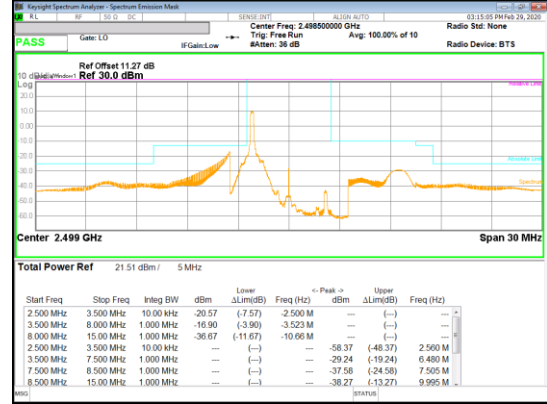

Band 41
 5MHz
 QPSK

QPSK High channel FRB

QPSK High channel 1RB_Offset Low

QPSK High channel 1RB_Offset High

Band 41
 5MHz
 16QAM

16QAM Low channel FRB

16QAM Low channel 1RB_Offset Low

16QAM Low channel 1RB_Offset High

Band 41
 5MHz
 16QAM

LTE Band 41(IC)

Band 41
 20MHz
 QPSK

Band 41
 20MHz
 QPSK

QPSK High channel FRB

QPSK High channel 1RB_Offset Low

QPSK High channel 1RB_Offset High

Band 41
 20MHz
 16QAM