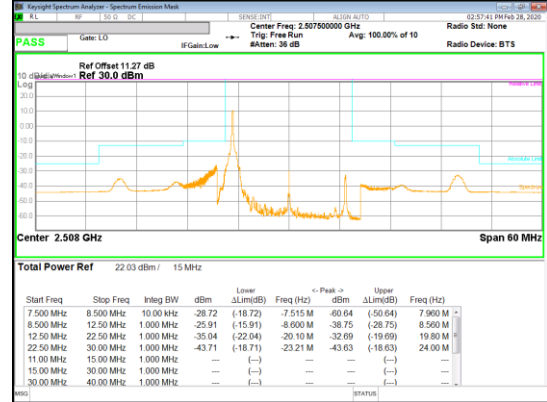

16QAM Low channel 1RB_Offset Low