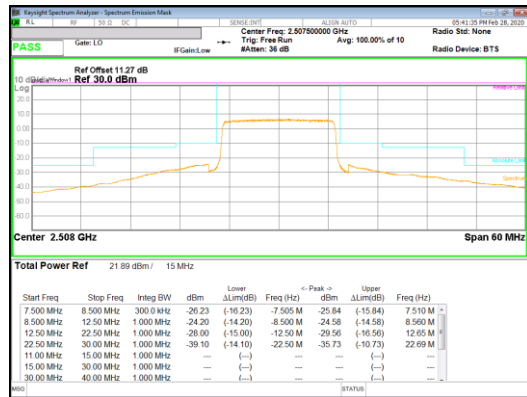

16QAM Low channel FRB