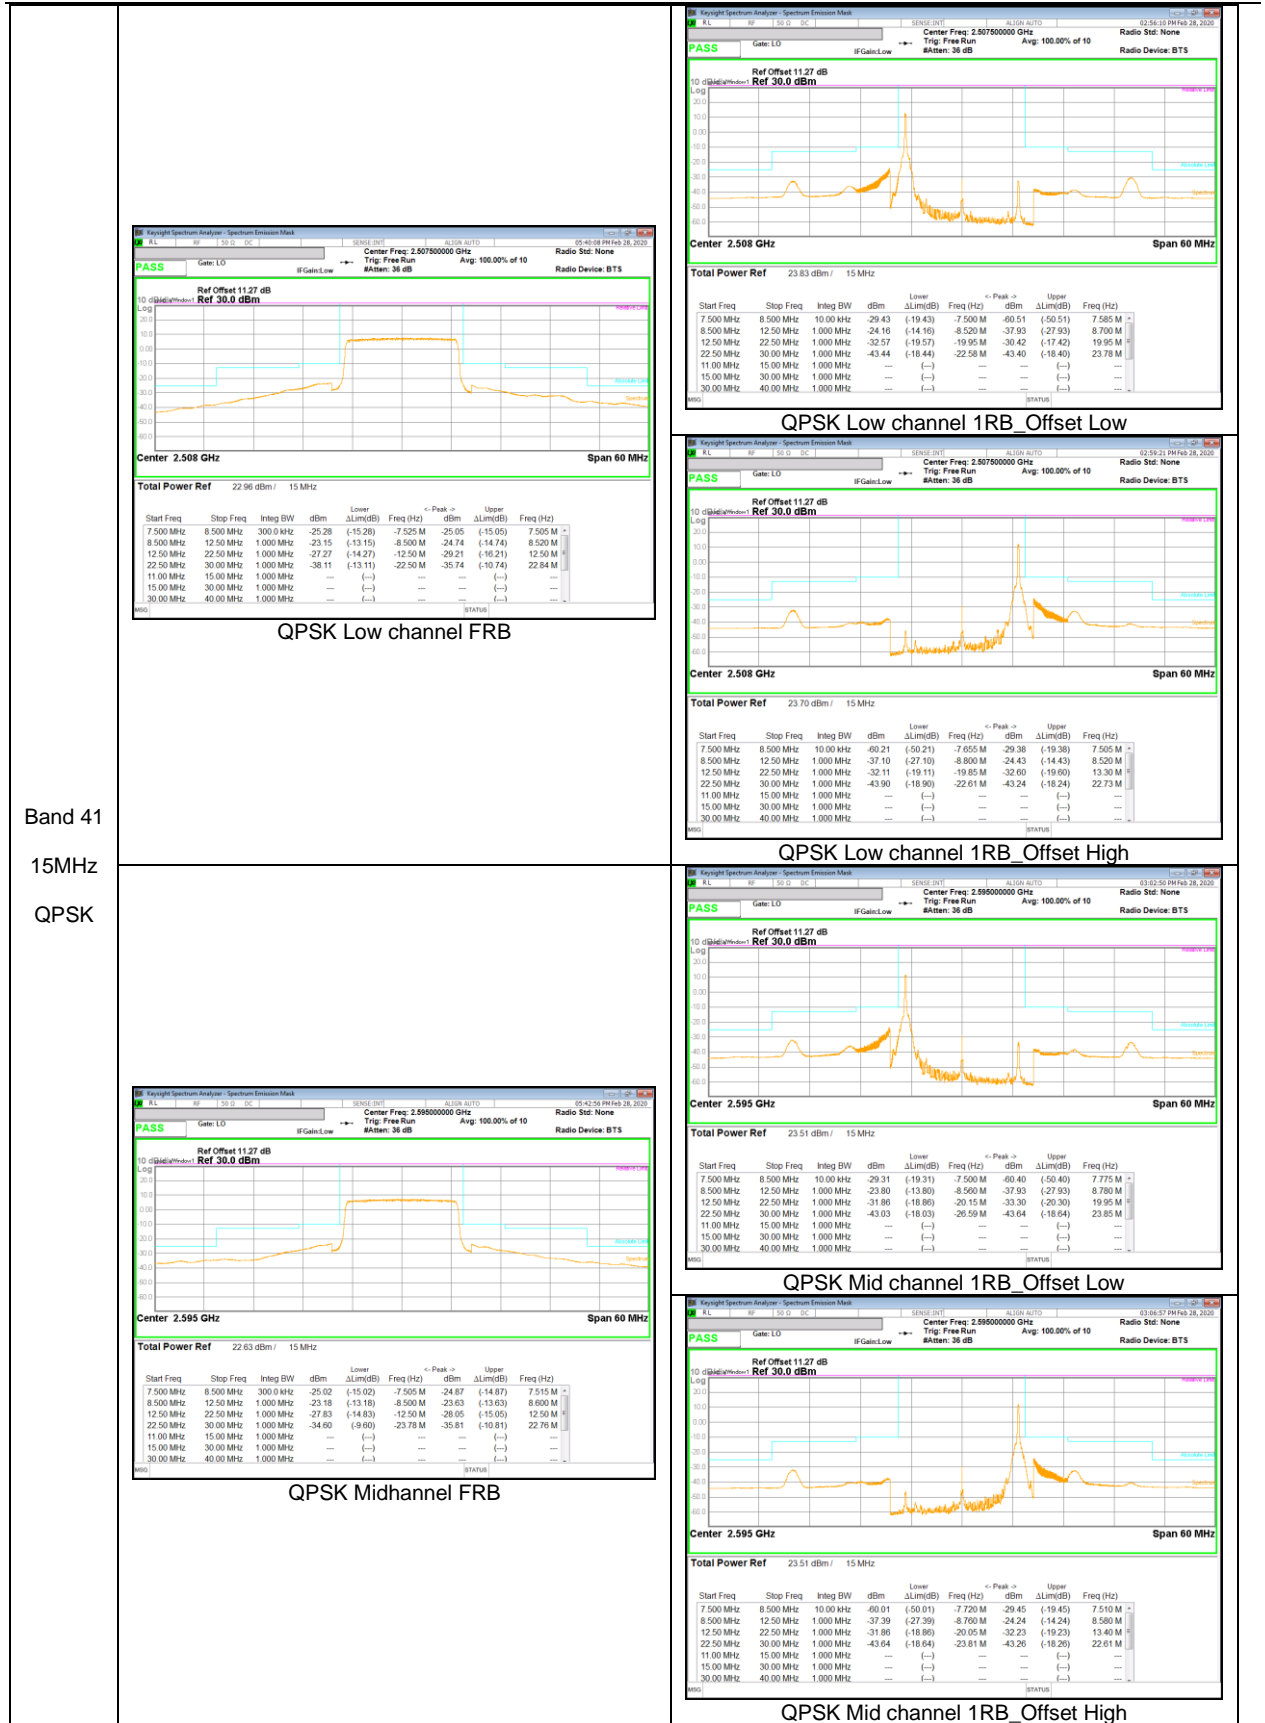

Band 41
 5MHz
 QPSK

QPSK High channel FRB

QPSK High channel 1RB_Offset Low

QPSK High channel 1RB_Offset High

Band 41
 5MHz
 16QAM

16QAM Low channel FRB

16QAM Low channel 1RB_Offset Low

16QAM Low channel 1RB_Offset High

Band 41
 5MHz
 16QAM

LTE Band 41(IC)

Band 41
 20MHz
 QPSK

Band 41
 20MHz
 QPSK

QPSK High channel FRB

QPSK High channel 1RB_Offset Low

QPSK High channel 1RB_Offset High

Band 41
 20MHz
 16QAM

16QAM Low channel FRB

16QAM Low channel 1RB_Offset Low

16QAM Low channel 1RB_Offset High

Band 41
 20MHz
 16QAM

Band 41
 15MHz
 QPSK

QPSK High channel FRB

QPSK High channel 1RB_Offset Low

QPSK High channel 1RB_Offset High

Band 41
 15MHz
 16QAM

16QAM Low channel FRB

16QAM Low channel 1RB_Offset Low

16QAM Low channel 1RB_Offset High

Band 41
 15MHz
 16QAM

Band 41
 10MHz
 QPSK

QPSK High channel FRB

QPSK High channel 1RB_Offset Low