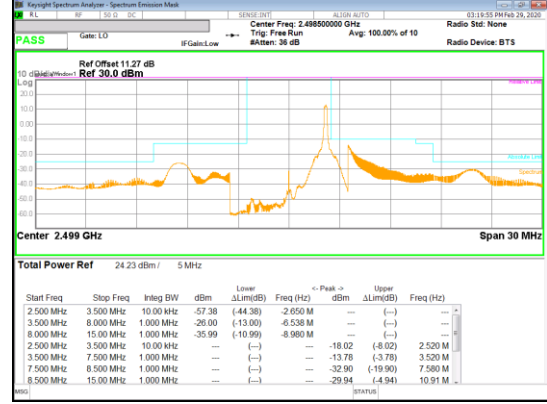

Band 41
 5MHz
 QPSK

QPSK High channel FRB

QPSK High channel 1RB_Offset Low

QPSK High channel 1RB_Offset High

Band 41
 5MHz
 16QAM

16QAM Low channel FRB

16QAM Low channel 1RB_Offset Low

16QAM Low channel 1RB_Offset High

Band 41
 5MHz
 16QAM

LTE Band 41(IC)

Band 41
 20MHz
 QPSK

Band 41
 20MHz
 QPSK

QPSK High channel FRB

QPSK High channel 1RB_Offset Low

QPSK High channel 1RB_Offset High

Band 41
 20MHz
 16QAM