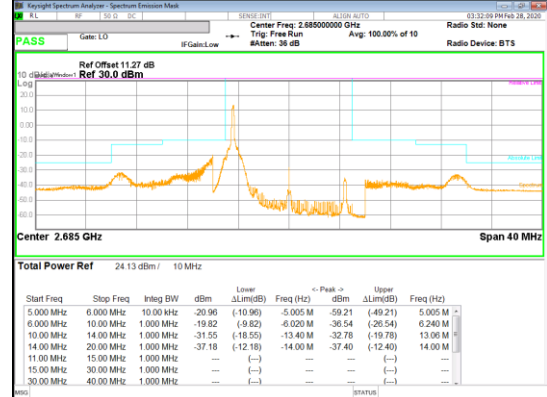

Band 41
 15MHz
 16QAM

16QAM Low channel FRB

16QAM Low channel 1RB_Offset Low

16QAM Low channel 1RB_Offset High

Band 41
 15MHz
 16QAM

Band 41
 10MHz
 QPSK

QPSK High channel FRB

QPSK High channel 1RB_Offset Low