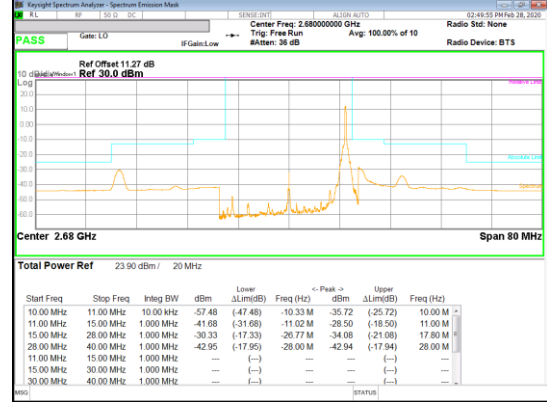

Band 41
 5MHz
 16QAM

LTE Band 41(IC)

Band 41
 20MHz
 QPSK

Band 41
 20MHz
 QPSK

QPSK High channel FRB

QPSK High channel 1RB_Offset Low

QPSK High channel 1RB_Offset High

Band 41
 20MHz
 16QAM

16QAM Low channel FRB

16QAM Low channel 1RB_Offset Low

16QAM Low channel 1RB_Offset High

Band 41
 20MHz
 16QAM

Band 41
 15MHz
 QPSK

QPSK High channel FRB

QPSK High channel 1RB_Offset Low

QPSK High channel 1RB_Offset High