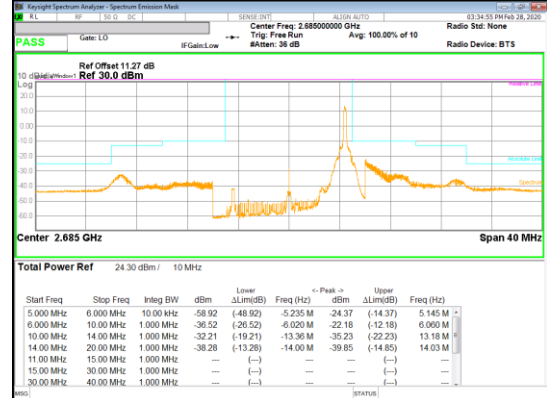

Band 41
 15MHz
 16QAM

16QAM Low channel FRB

16QAM Low channel 1RB_Offset Low

16QAM Low channel 1RB_Offset High

Band 41
 15MHz
 16QAM

Band 41
 10MHz
 QPSK

QPSK High channel FRB

QPSK High channel 1RB_Offset Low