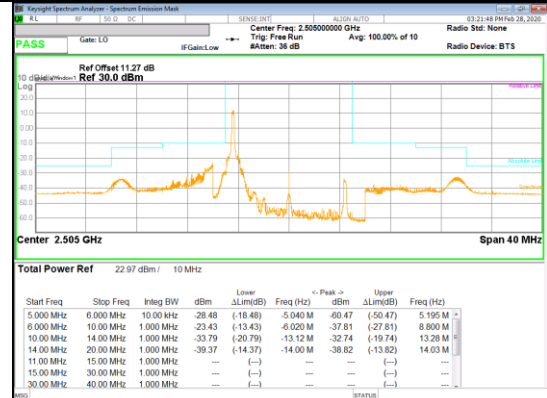

16QAM Low channel 1RB_Offset Low