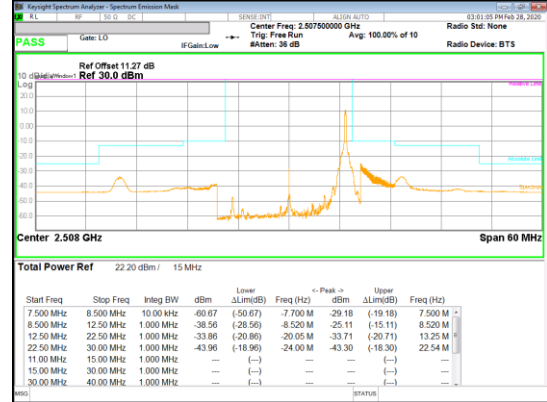

16QAM Low channel 1RB_Offset High