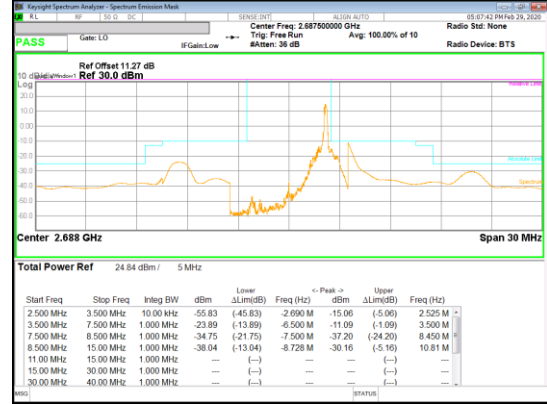

Band 41
 5MHz
 QPSK

QPSK High channel FRB

QPSK High channel 1RB_Offset Low

QPSK High channel 1RB_Offset High

Band 41
 5MHz
 16QAM

16QAM Low channel FRB

16QAM Low channel 1RB_Offset Low

16QAM Low channel 1RB_Offset High

Band 41
 5MHz
 16QAM

LTE Band 41(IC)

Band 41
 20MHz
 QPSK

Band 41
 20MHz
 QPSK

QPSK High channel FRB

QPSK High channel 1RB_Offset Low

QPSK High channel 1RB_Offset High

Band 41
 20MHz
 16QAM