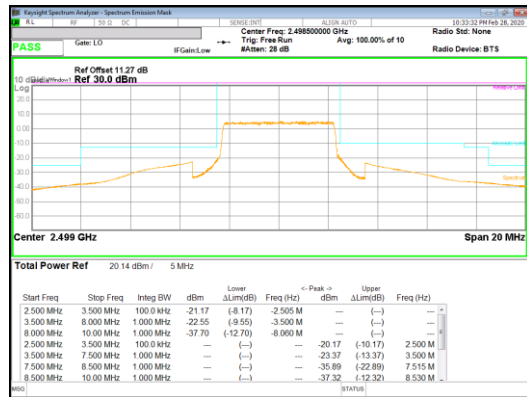

Band 41
 5MHz
 QPSK

QPSK High channel FRB

QPSK High channel 1RB_Offset Low

QPSK High channel 1RB_Offset High

Band 41
 5MHz
 16QAM

16QAM Low channel FRB

16QAM Low channel 1RB_Offset Low

16QAM Low channel 1RB_Offset High

Band 41
 5MHz
 16QAM

LTE Band 41(IC)

Band 41
 20MHz
 QPSK

Band 41
 20MHz
 QPSK

QPSK High channel FRB

QPSK High channel 1RB_Offset Low

QPSK High channel 1RB_Offset High

Band 41
 20MHz
 16QAM