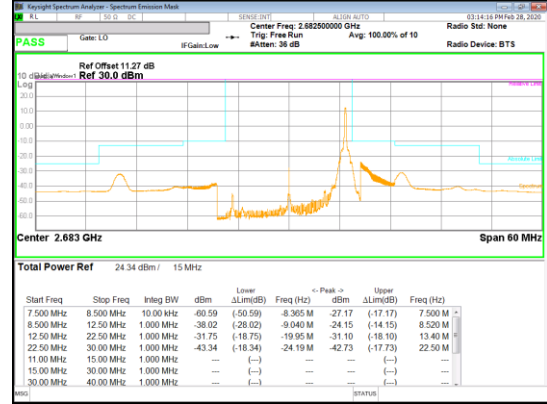

16QAM Low channel FRB

16QAM Low channel 1RB_Offset Low

16QAM Low channel 1RB_Offset High

Band 41
 20MHz
 16QAM

Band 41
 15MHz
 QPSK

QPSK High channel FRB

QPSK High channel 1RB_Offset Low

QPSK High channel 1RB_Offset High