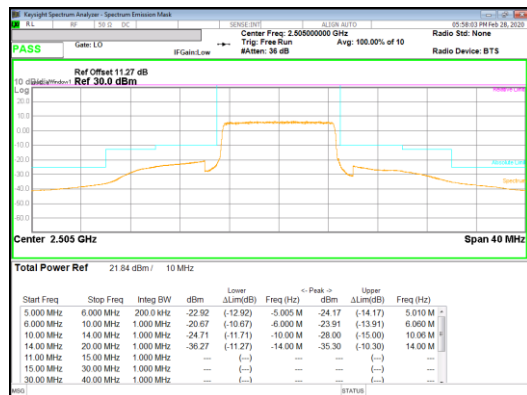

16QAM Low channel FRB