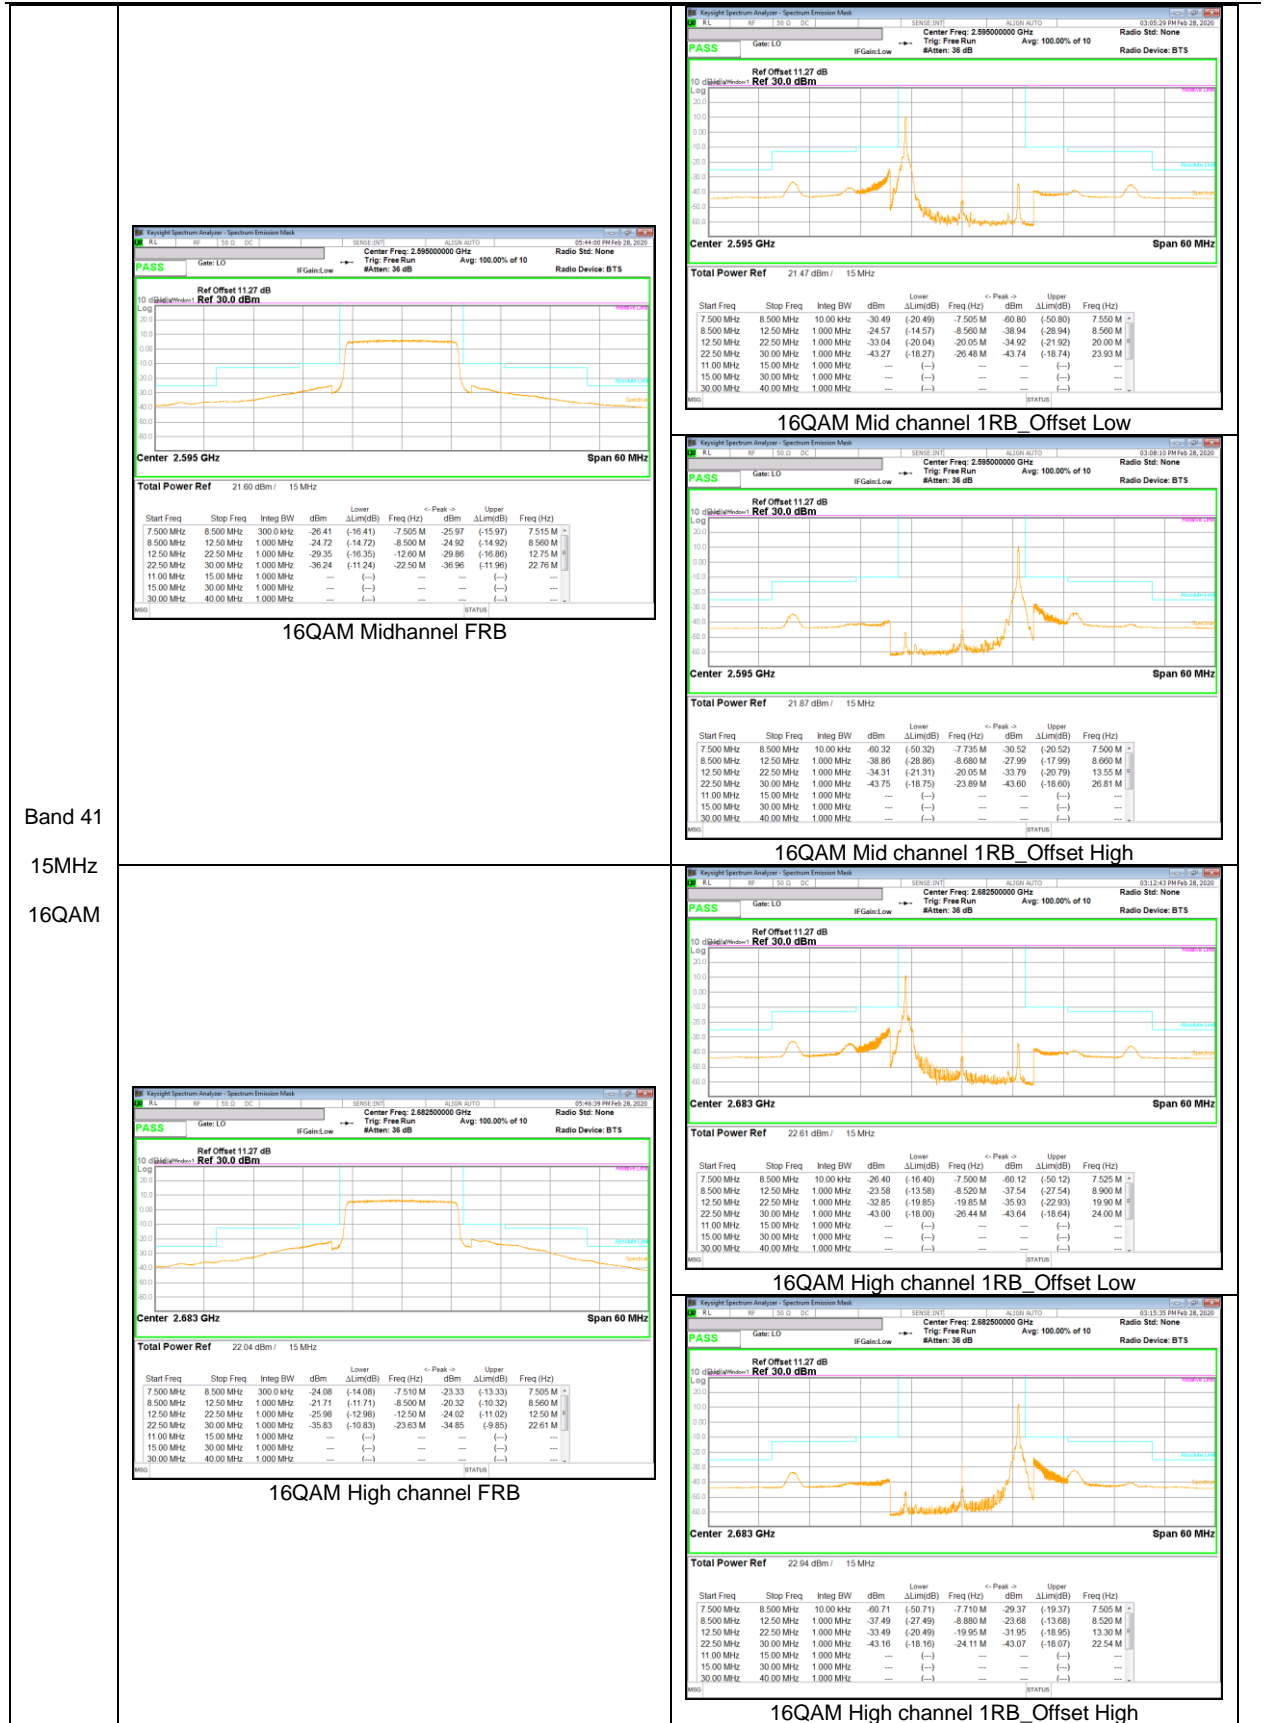

Band 41
 5MHz
 QPSK

QPSK High channel FRB

QPSK High channel 1RB_Offset Low

QPSK High channel 1RB_Offset High

Band 41
 5MHz
 16QAM

16QAM Low channel FRB

16QAM Low channel 1RB_Offset Low

16QAM Low channel 1RB_Offset High

16QAM Low channel FRB

16QAM Low channel 1RB_Offset Low

16QAM Low channel 1RB_Offset High

Band 41
 20MHz
 16QAM

Band 41
 15MHz
 QPSK

QPSK High channel FRB

QPSK High channel 1RB_Offset Low

QPSK High channel 1RB_Offset High

Band 41
 15MHz
 16QAM

16QAM Low channel FRB

16QAM Low channel 1RB_Offset Low

16QAM Low channel 1RB_Offset High

Band 41
 15MHz
 16QAM

Band 41
 10MHz
 QPSK

QPSK High channel FRB

QPSK High channel 1RB_Offset Low

QPSK High channel 1RB_Offset High

Band 41
 10MHz
 16QAM

16QAM Low channel FRB

16QAM Low channel 1RB_Offset Low

16QAM Low channel 1RB_Offset High

Band 41
 10MHz
 16QAM