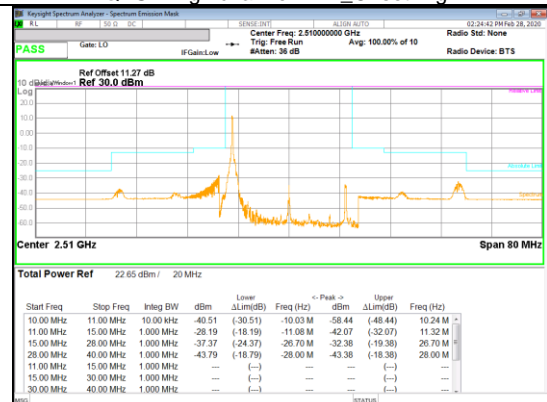

Band 41
 5MHz
 16QAM

LTE Band 41(IC)

Band 41
 20MHz
 QPSK

Band 41
 20MHz
 QPSK

QPSK High channel FRB

QPSK High channel 1RB_Offset Low

QPSK High channel 1RB_Offset High

Band 41
 20MHz
 16QAM

16QAM Low channel FRB

16QAM Low channel 1RB_Offset Low

16QAM Low channel 1RB_Offset High

Band 41
 20MHz
 16QAM

Band 41
 15MHz
 QPSK

QPSK High channel FRB

QPSK High channel 1RB_Offset Low

QPSK High channel 1RB_Offset High