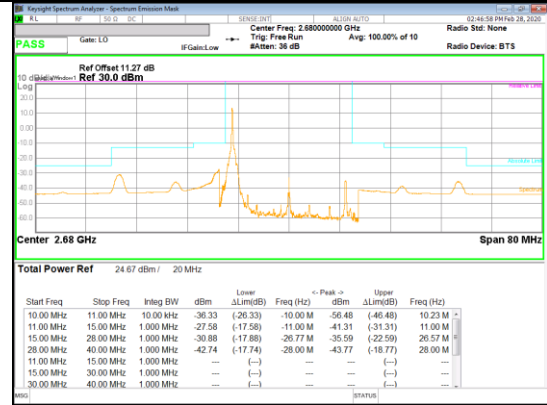

Band 41
 5MHz
 16QAM

LTE Band 41(IC)

Band 41
 20MHz
 QPSK

Band 41
 20MHz
 QPSK

QPSK High channel FRB

QPSK High channel 1RB_Offset Low

QPSK High channel 1RB_Offset High

Band 41
 20MHz
 16QAM

16QAM Low channel FRB

16QAM Low channel 1RB_Offset Low

16QAM Low channel 1RB_Offset High

Band 41
 20MHz
 16QAM

Band 41
 15MHz
 QPSK

QPSK High channel FRB

QPSK High channel 1RB_Offset Low

QPSK High channel 1RB_Offset High