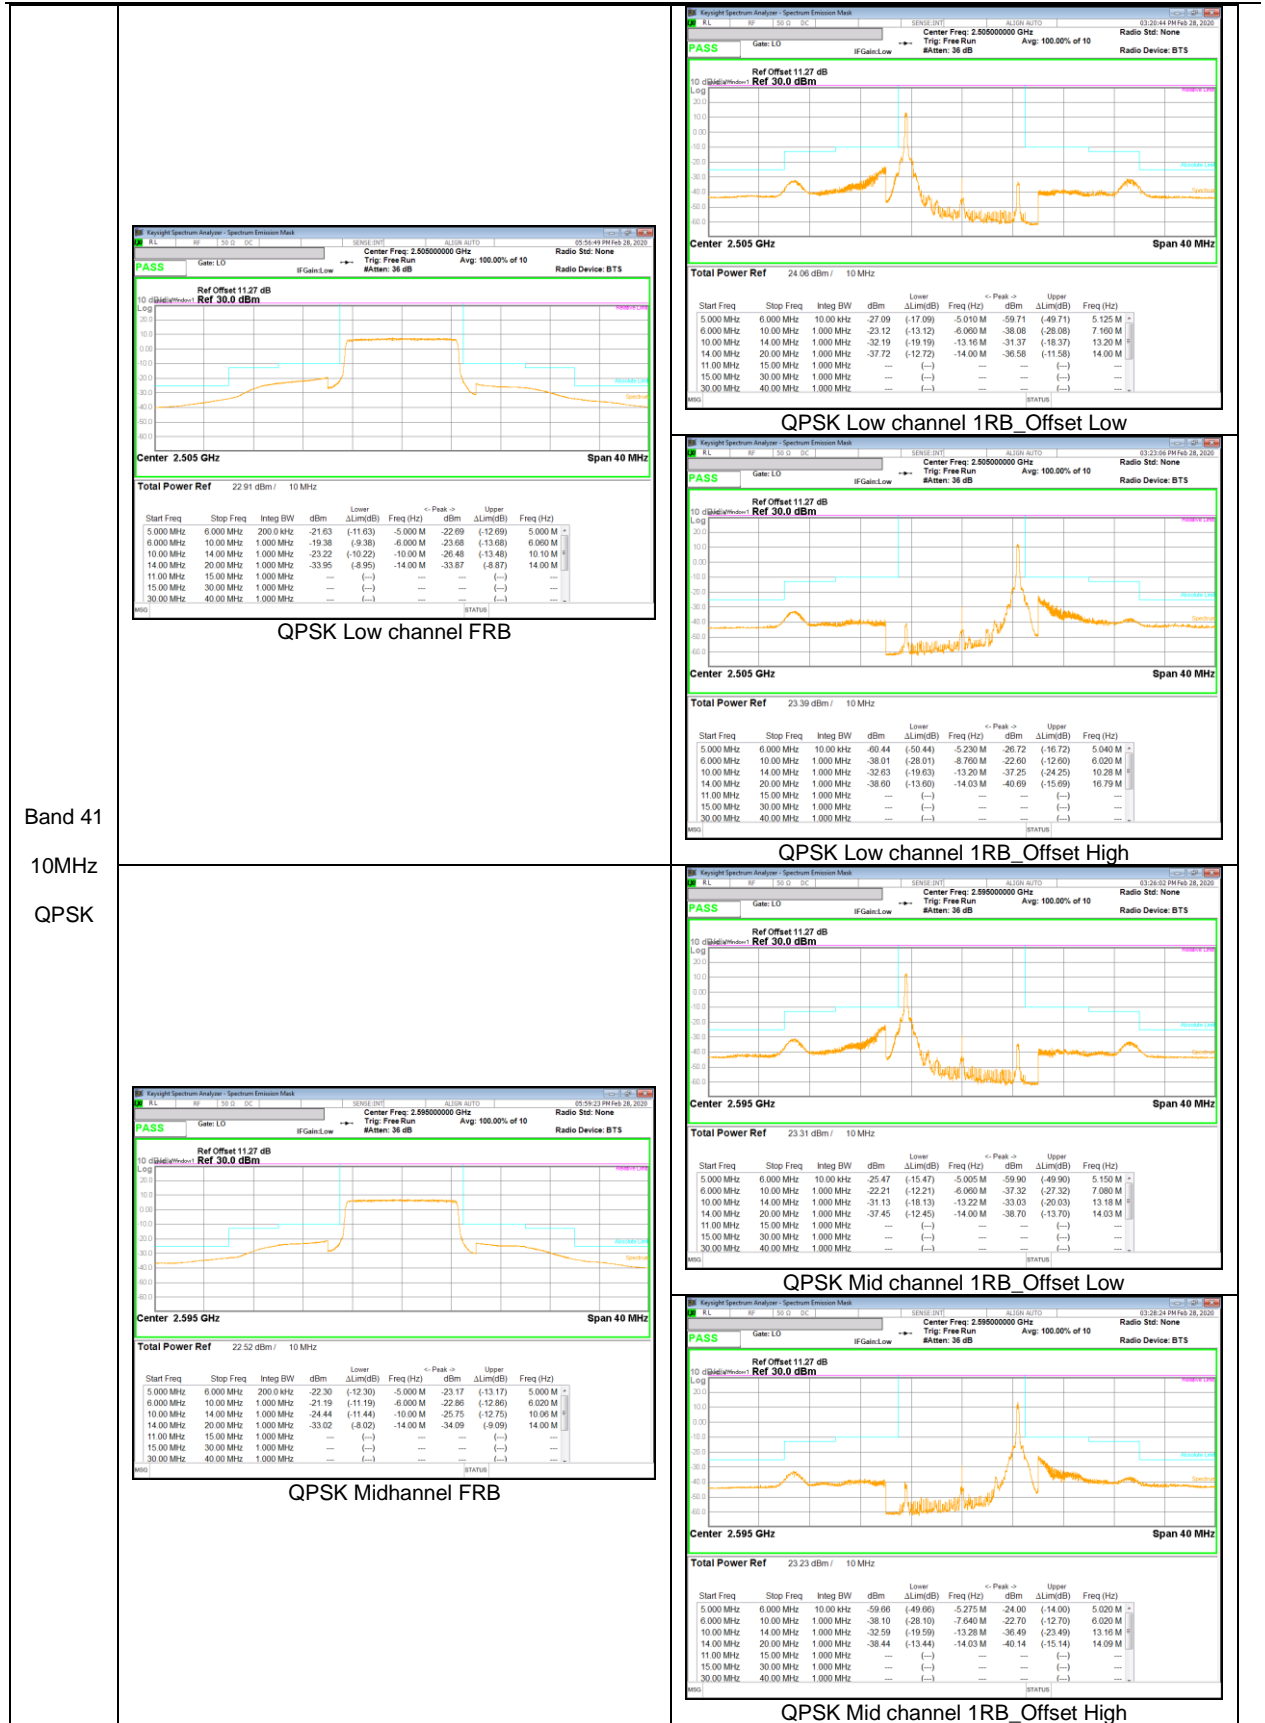

Band 41
 5MHz
 QPSK

QPSK High channel FRB

QPSK High channel 1RB_Offset Low

QPSK High channel 1RB_Offset High

Band 41
 5MHz
 16QAM

16QAM Low channel FRB

16QAM Low channel 1RB_Offset Low

16QAM Low channel 1RB_Offset High

16QAM Low channel FRB

16QAM Low channel 1RB_Offset Low

16QAM Low channel 1RB_Offset High

Band 41
 20MHz
 16QAM

Band 41
 15MHz
 QPSK

QPSK High channel FRB

QPSK High channel 1RB_Offset Low

QPSK High channel 1RB_Offset High

Band 41
 15MHz
 16QAM

16QAM Low channel FRB

16QAM Low channel 1RB_Offset Low

16QAM Low channel 1RB_Offset High

Band 41
 15MHz
 16QAM

Band 41
 10MHz
 QPSK

QPSK High channel FRB

QPSK High channel 1RB_Offset Low

QPSK High channel 1RB_Offset High

Band 41
 10MHz
 16QAM

16QAM Low channel FRB

16QAM Low channel 1RB_Offset Low

16QAM Low channel 1RB_Offset High

Band 41
 10MHz
 16QAM