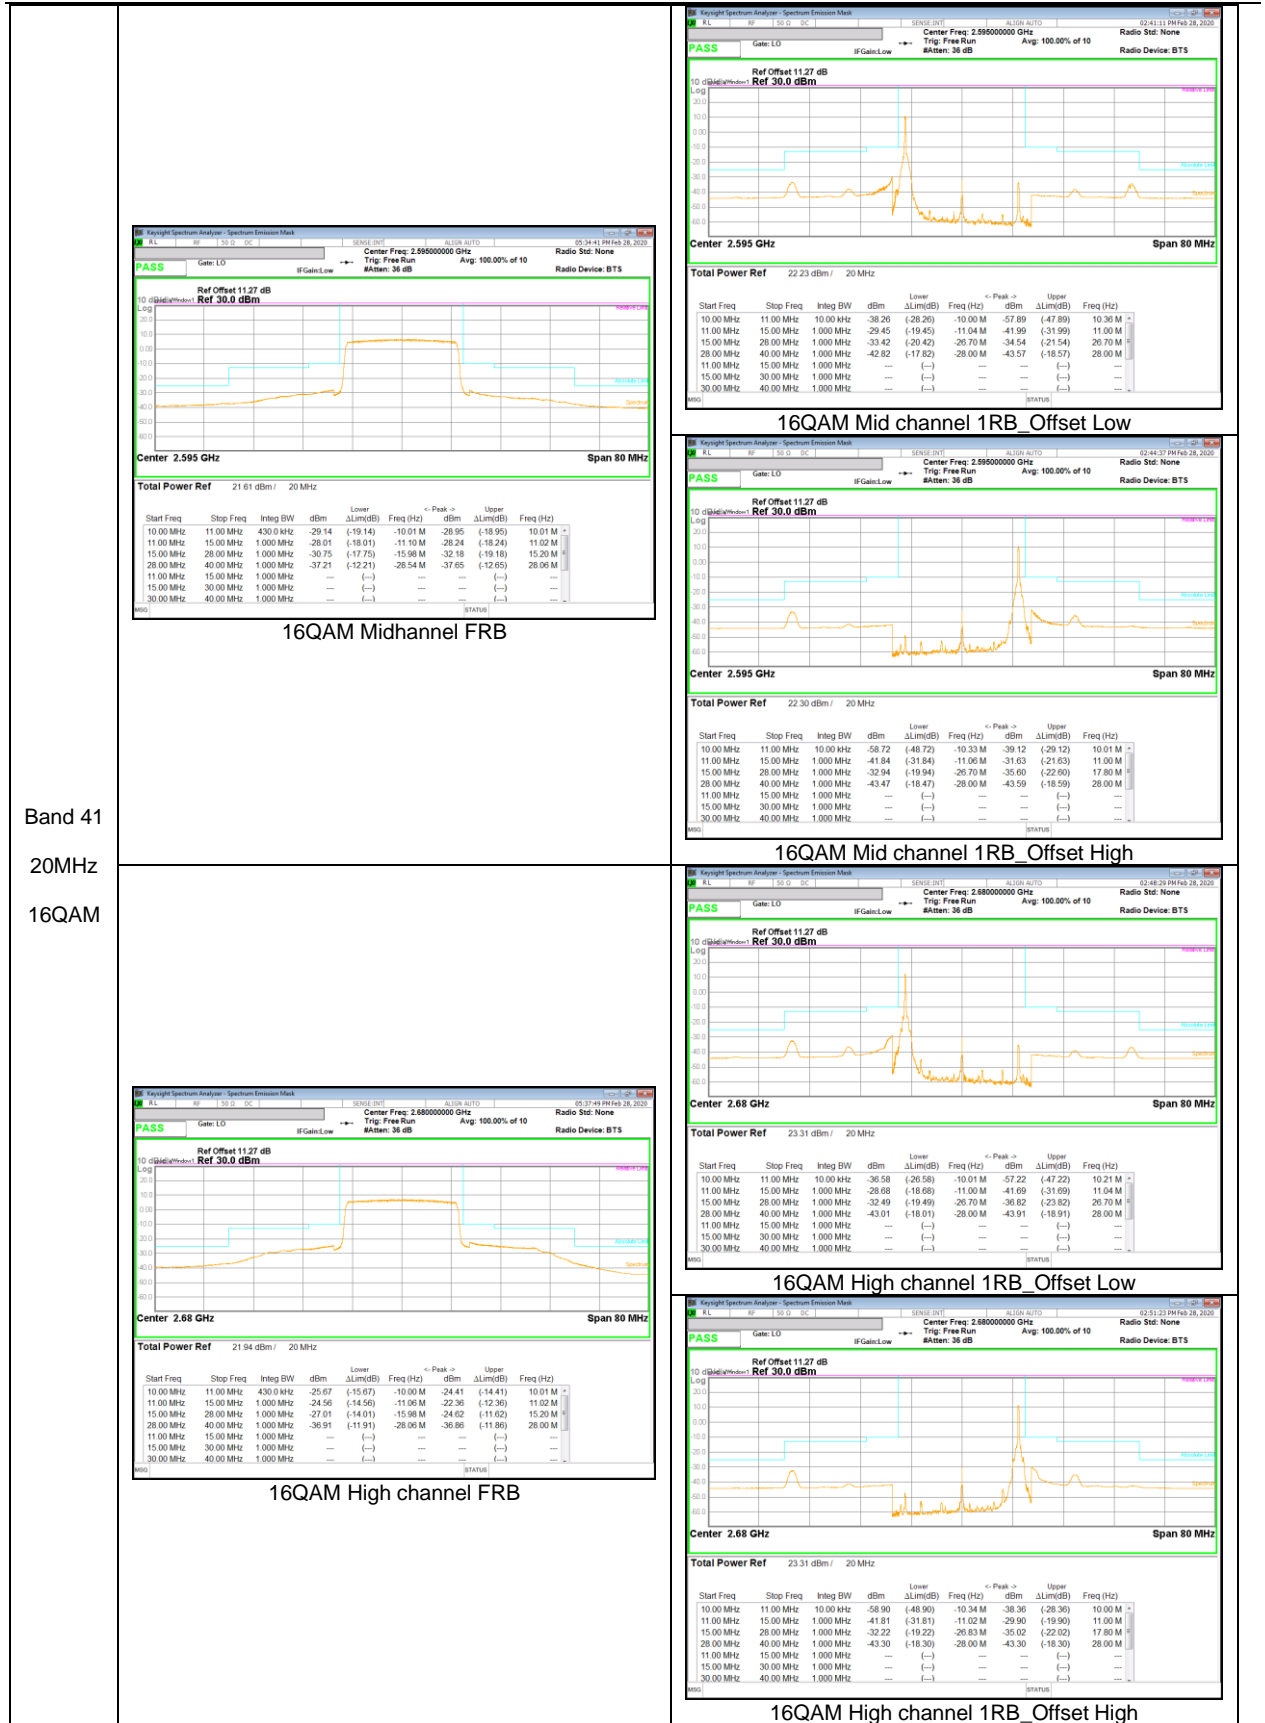

Band 41
 5MHz
 QPSK

QPSK High channel FRB

QPSK High channel 1RB_Offset Low

QPSK High channel 1RB_Offset High

Band 41
 5MHz
 16QAM

16QAM Low channel FRB

16QAM Low channel 1RB_Offset Low

16QAM Low channel 1RB_Offset High

Band 41
 5MHz
 16QAM

LTE Band 41(IC)

Band 41
 20MHz
 QPSK

Band 41
 20MHz
 QPSK

QPSK High channel FRB

QPSK High channel 1RB_Offset Low

QPSK High channel 1RB_Offset High

Band 41
 20MHz
 16QAM

16QAM Low channel FRB

16QAM Low channel 1RB_Offset Low

16QAM Low channel 1RB_Offset High

Band 41
 20MHz
 16QAM

Band 41
 15MHz
 QPSK

QPSK High channel FRB

QPSK High channel 1RB_Offset Low

QPSK High channel 1RB_Offset High

Band 41
 15MHz
 16QAM

16QAM Low channel FRB

16QAM Low channel 1RB_Offset Low

16QAM Low channel 1RB_Offset High

Band 41
 15MHz
 16QAM

Band 41
 10MHz
 QPSK

QPSK High channel FRB

QPSK High channel 1RB_Offset Low