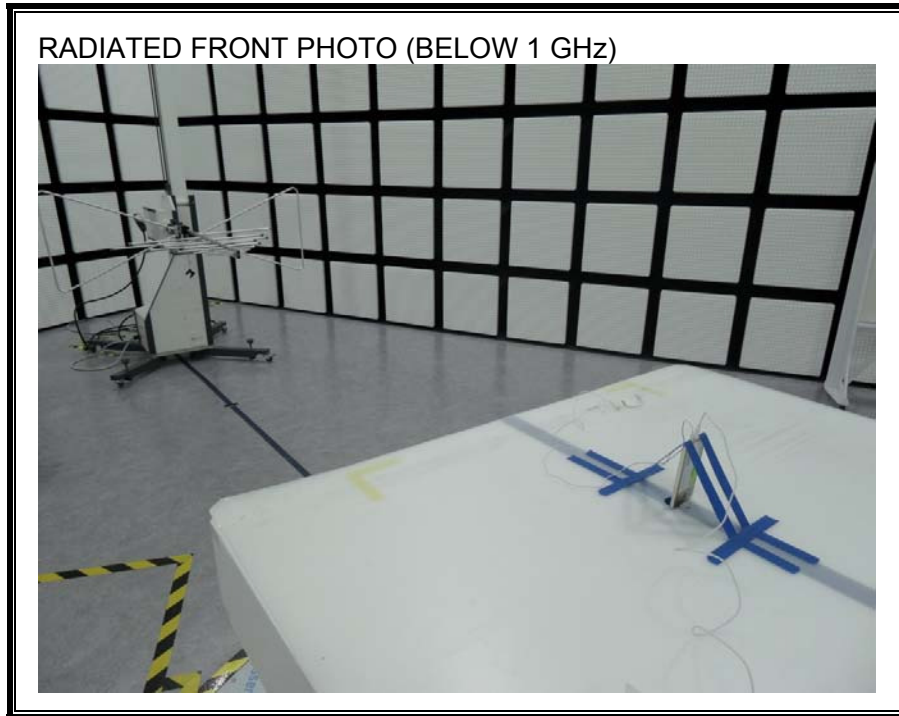

12. SETUP PHOTOS

ANTENNA PORT CONDUCTED RF MEASUREMENT SETUP

RADIATED RF MEASUREMENT SETUP (BELOW 1 GHz)

RADIATED RF MEASUREMENT SETUP (ABOVE 1 GHz)

RADIATED RF MEASUREMENT SETUP FOR PORTABLE CONFIGURATION

ENVIRONMENTAL CHAMBER PHOTO

END OF REPORT