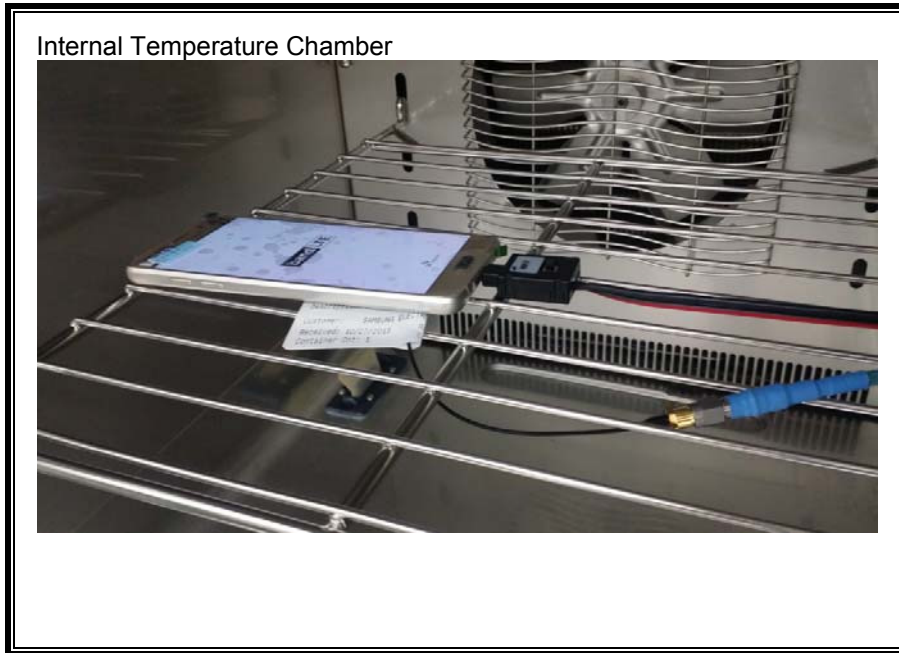

12. SETUP PHOTOS

ANTENNA PORT CONDUCTED RF MEASUREMENT SETUP

RADIATED RF MEASUREMENT SETUP (BELOW 1 GHz)

RADIATED RF MEASUREMENT SETUP (ABOVE 1 GHz)

RADIATED RF MEASUREMENT SETUP FOR PORTABLE CONFIGURATION

ENVIRONMENTAL CHAMBER PHOTO

END OF REPORT