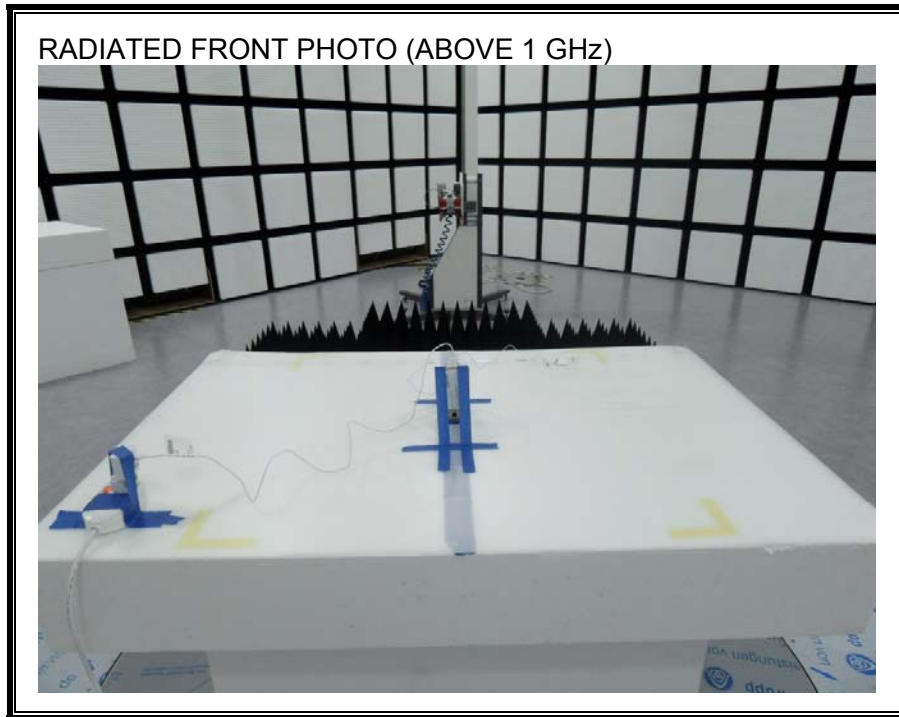

12. SETUP PHOTOS

ANTENNA PORT CONDUCTED RF MEASUREMENT SETUP

RADIATED RF MEASUREMENT SETUP (BELOW 1 GHz)

RADIATED RF MEASUREMENT SETUP (ABOVE 1 GHz)

RADIATED RF MEASUREMENT SETUP FOR PORTABLE CONFIGURATION

ENVIRONMENTAL CHAMBER PHOTO

END OF REPORT