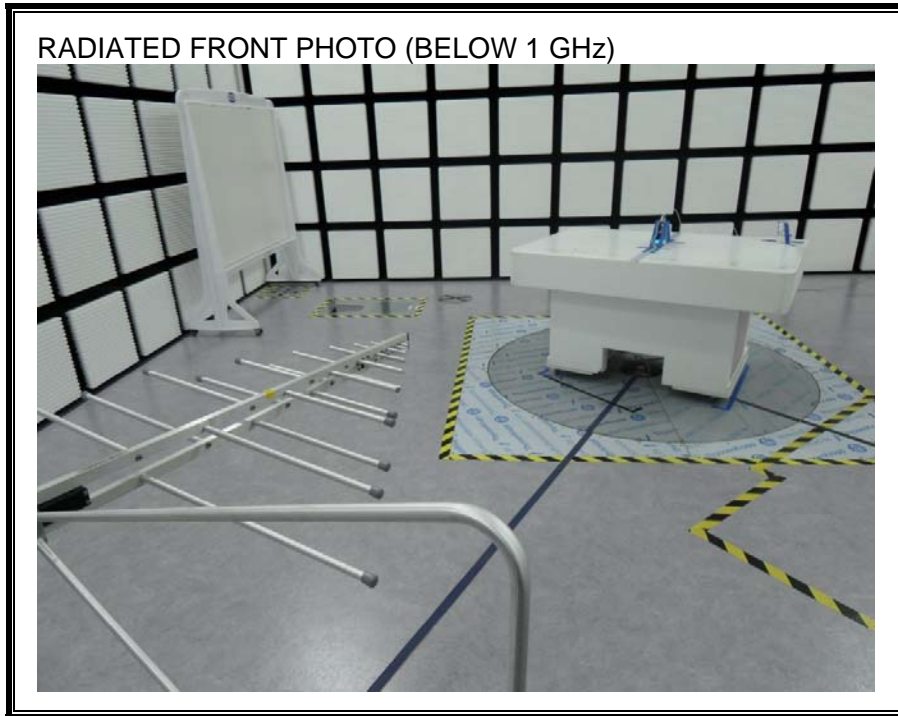

9. SETUP PHOTOS

ANTENNA PORT CONDUCTED RF MEASUREMENT SETUP

RADIATED RF MEASUREMENT SETUP (BELOW 1 GHz)

RADIATED RF MEASUREMENT SETUP (ABOVE 1 GHz)

RADIATED RF MEASUREMENT SETUP FOR PORTABLE CONFIGURATION

POWERLINE CONDUCTED EMISSIONS MEASUREMENT SETUP

END OF REPORT