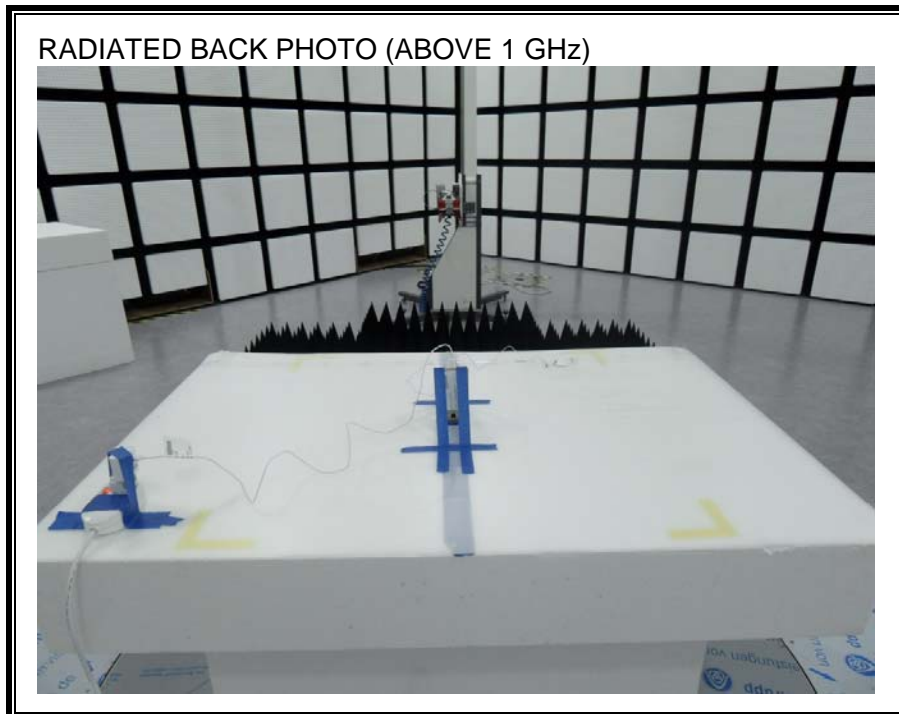

9. SETUP PHOTOS

ANTENNA PORT CONDUCTED RF MEASUREMENT SETUP

RADIATED RF MEASUREMENT SETUP (BELOW 1 GHz)

RADIATED RF MEASUREMENT SETUP (ABOVE 1 GHz)

RADIATED RF MEASUREMENT SETUP FOR PORTABLE CONFIGURATION

POWERLINE CONDUCTED EMISSIONS MEASUREMENT SETUP

END OF REPORT