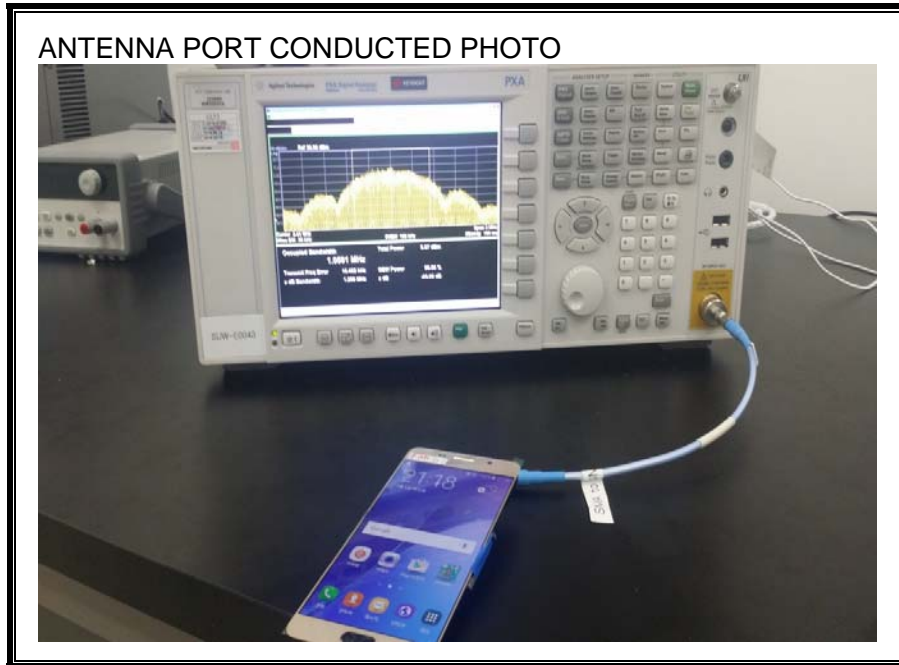

9. SETUP PHOTOS

ANTENNA PORT CONDUCTED RF MEASUREMENT SETUP

RADIATED RF MEASUREMENT SETUP (BELOW 1 GHz)

RADIATED RF MEASUREMENT SETUP (ABOVE 1 GHz)

RADIATED RF MEASUREMENT SETUP FOR PORTABLE CONFIGURATION

POWERLINE CONDUCTED EMISSIONS MEASUREMENT SETUP

END OF REPORT