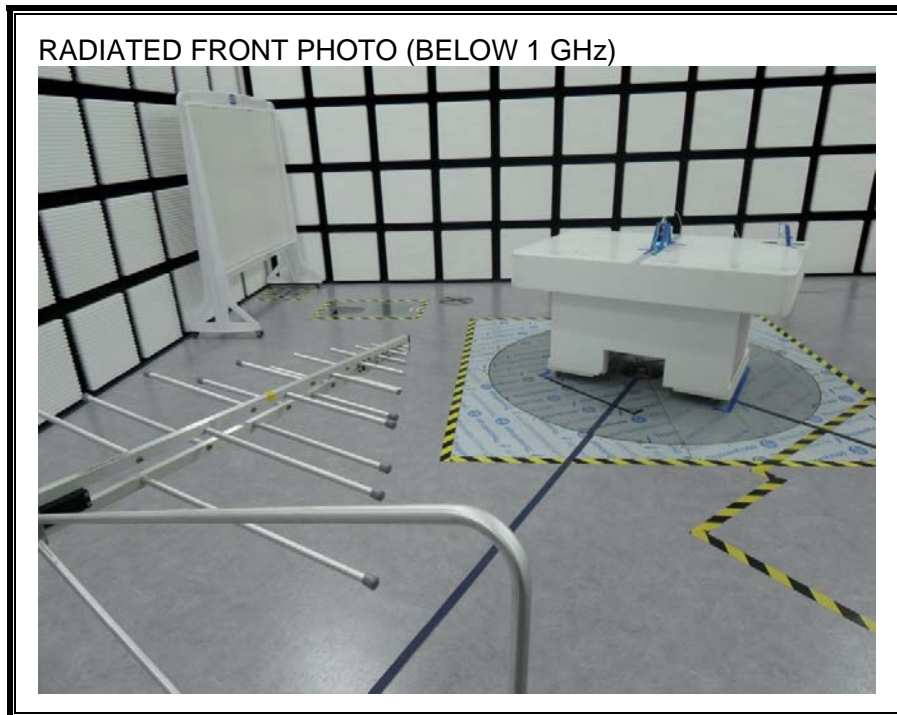

9. SETUP PHOTOS

ANTENNA PORT CONDUCTED RF MEASUREMENT SETUP

RADIATED RF MEASUREMENT SETUP (BELOW 1 GHz)

RADIATED RF MEASUREMENT SETUP (ABOVE 1 GHz)

RADIATED RF MEASUREMENT SETUP FOR PORTABLE CONFIGURATION

POWERLINE CONDUCTED EMISSIONS MEASUREMENT SETUP

END OF REPORT