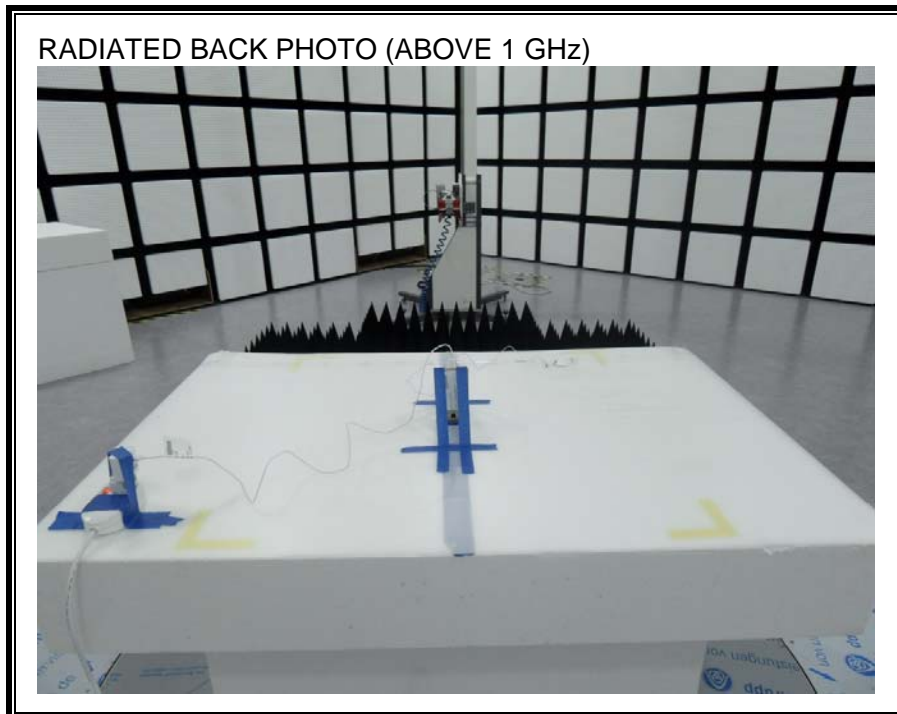

9. SETUP PHOTOS

ANTENNA PORT CONDUCTED RF MEASUREMENT SETUP

RADIATED RF MEASUREMENT SETUP (BELOW 1 GHz)

RADIATED RF MEASUREMENT SETUP (ABOVE 1 GHz)

RADIATED RF MEASUREMENT SETUP FOR PORTABLE CONFIGURATION

POWERLINE CONDUCTED EMISSIONS MEASUREMENT SETUP

END OF REPORT