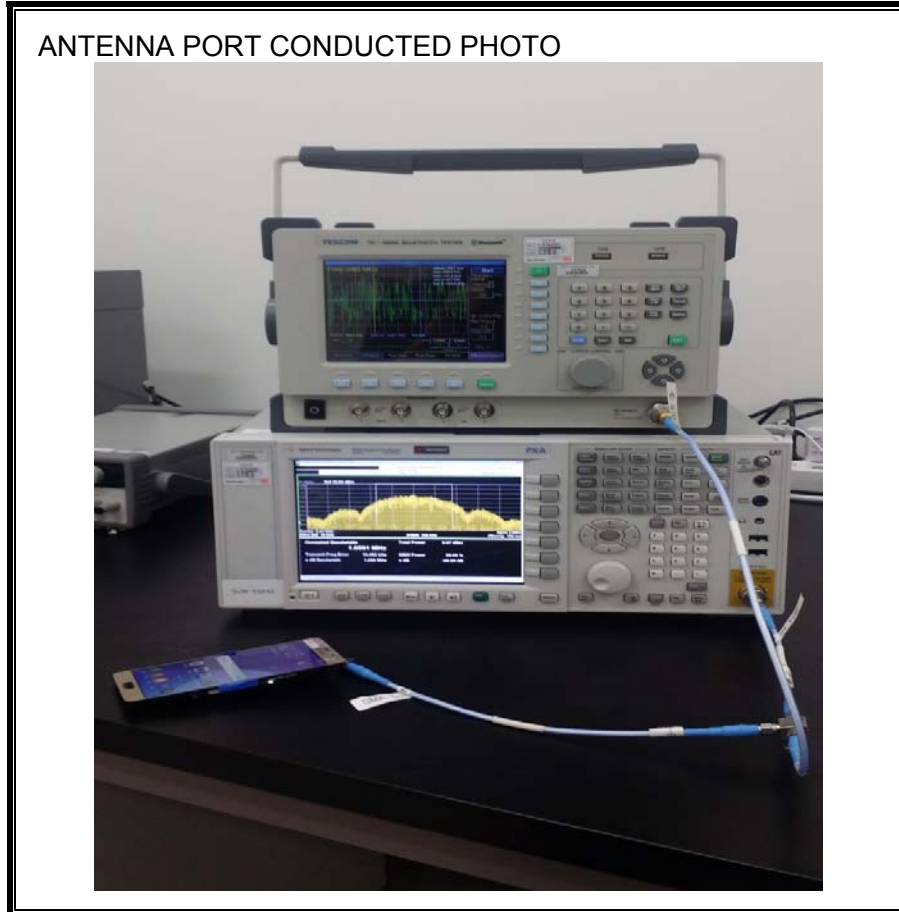

### ANTENNA PORT CONDUCTED RF MEASUREMENT SETUP

**RADIATED RF MEASUREMENT SETUP (BELOW 1 GHz)**

**RADIATED RF MEASUREMENT SETUP (ABOVE 1 GHz)**

**RADIATED RF MEASUREMENT SETUP FOR PORTABLE CONFIGURATION**

**POWERLINE CONDUCTED EMISSIONS MEASUREMENT SETUP**

**END OF REPORT**