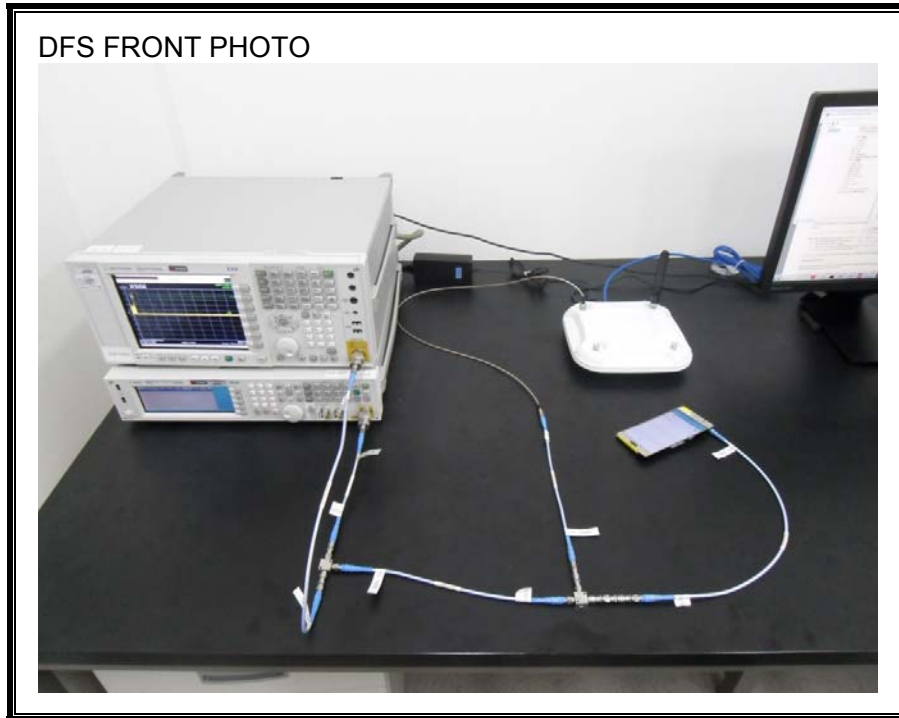

15. SETUP PHOTOS

ANTENNA PORT CONDUCTED RF MEASUREMENT SETUP

RADIATED RF MEASUREMENT SETUP (BELOW 1 GHz)

RADIATED RF MEASUREMENT SETUP (ABOVE 1 GHz)

RADIATED RF MEASUREMENT SETUP FOR PORTABLE CONFIGURATION

POWERLINE CONDUCTED EMISSIONS MEASUREMENT SETUP

DYNAMIC FREQUENCY SELECTION MEASUREMENT SETUP

END OF REPORT