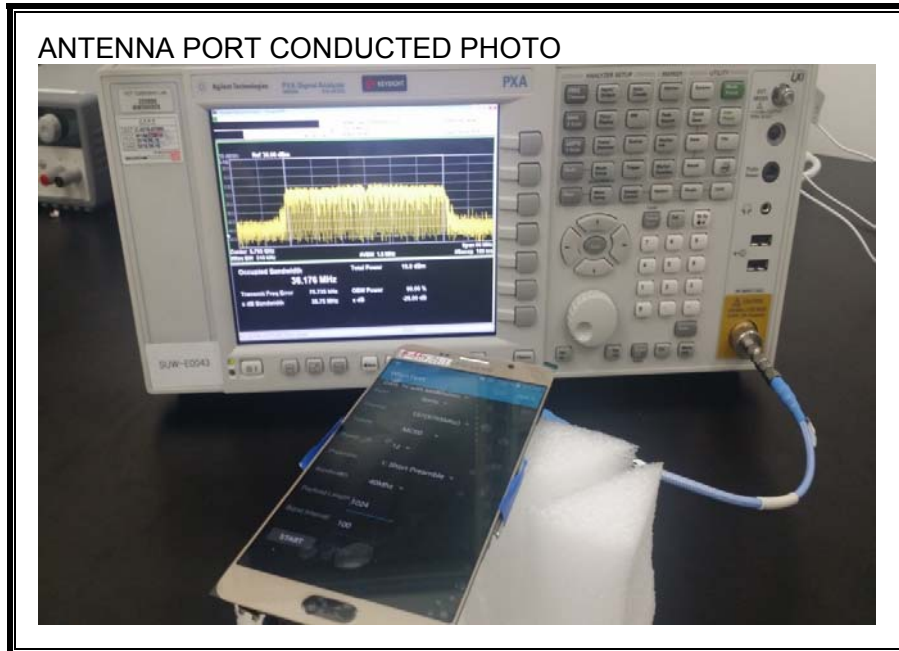

15. SETUP PHOTOS

ANTENNA PORT CONDUCTED RF MEASUREMENT SETUP

RADIATED RF MEASUREMENT SETUP (BELOW 1 GHz)

RADIATED RF MEASUREMENT SETUP (ABOVE 1 GHz)

RADIATED RF MEASUREMENT SETUP FOR PORTABLE CONFIGURATION

POWERLINE CONDUCTED EMISSIONS MEASUREMENT SETUP

DYNAMIC FREQUENCY SELECTION MEASUREMENT SETUP

END OF REPORT