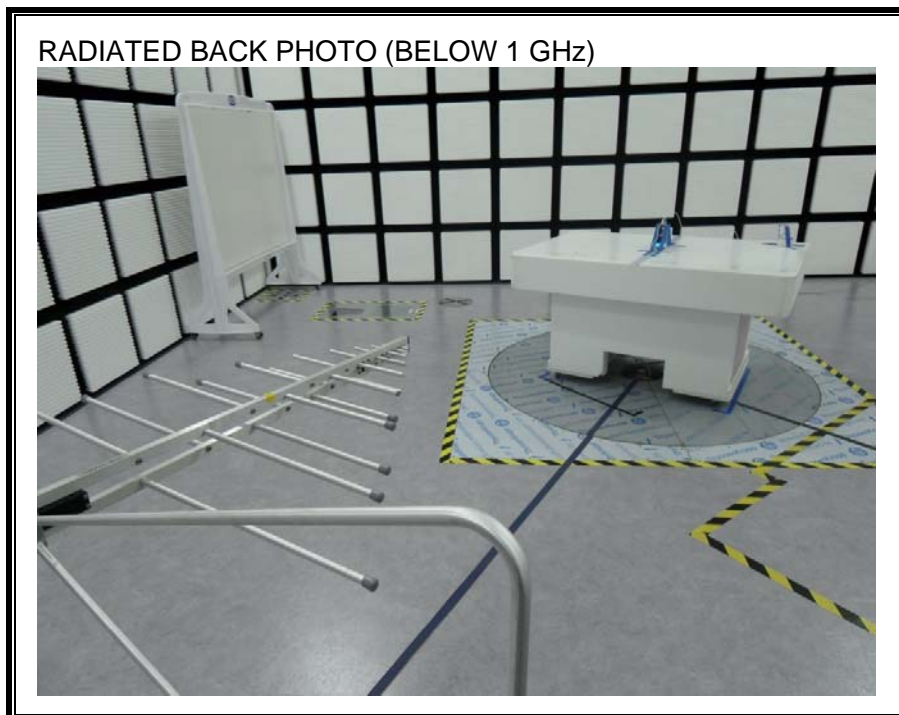

13. SETUP PHOTOS

ANTENNA PORT CONDUCTED RF MEASUREMENT SETUP

RADIATED RF MEASUREMENT SETUP (BELOW 1 GHz)

RADIATED RF MEASUREMENT SETUP (ABOVE 1 GHz)

RADIATED RF MEASUREMENT SETUP FOR PORTABLE CONFIGURATION

POWERLINE CONDUCTED EMISSIONS MEASUREMENT SETUP

END OF REPORT