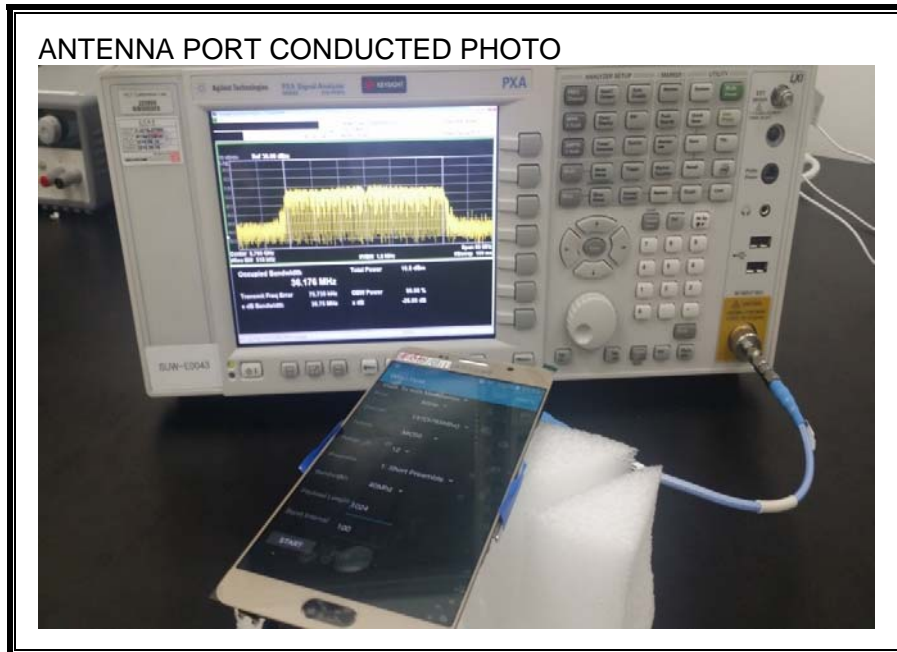

13. SETUP PHOTOS

ANTENNA PORT CONDUCTED RF MEASUREMENT SETUP

RADIATED RF MEASUREMENT SETUP (BELOW 1 GHz)

RADIATED RF MEASUREMENT SETUP (ABOVE 1 GHz)

RADIATED RF MEASUREMENT SETUP FOR PORTABLE CONFIGURATION

POWERLINE CONDUCTED EMISSIONS MEASUREMENT SETUP

END OF REPORT