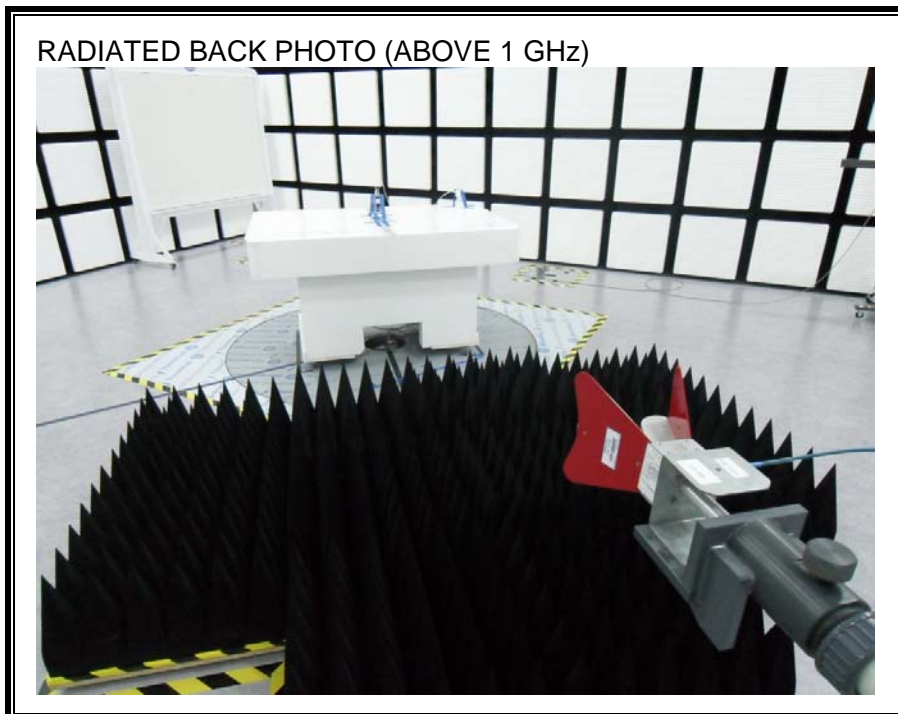

13. SETUP PHOTOS

ANTENNA PORT CONDUCTED RF MEASUREMENT SETUP

RADIATED RF MEASUREMENT SETUP (BELOW 1 GHz)

RADIATED RF MEASUREMENT SETUP (ABOVE 1 GHz)

RADIATED RF MEASUREMENT SETUP FOR PORTABLE CONFIGURATION

POWERLINE CONDUCTED EMISSIONS MEASUREMENT SETUP

END OF REPORT