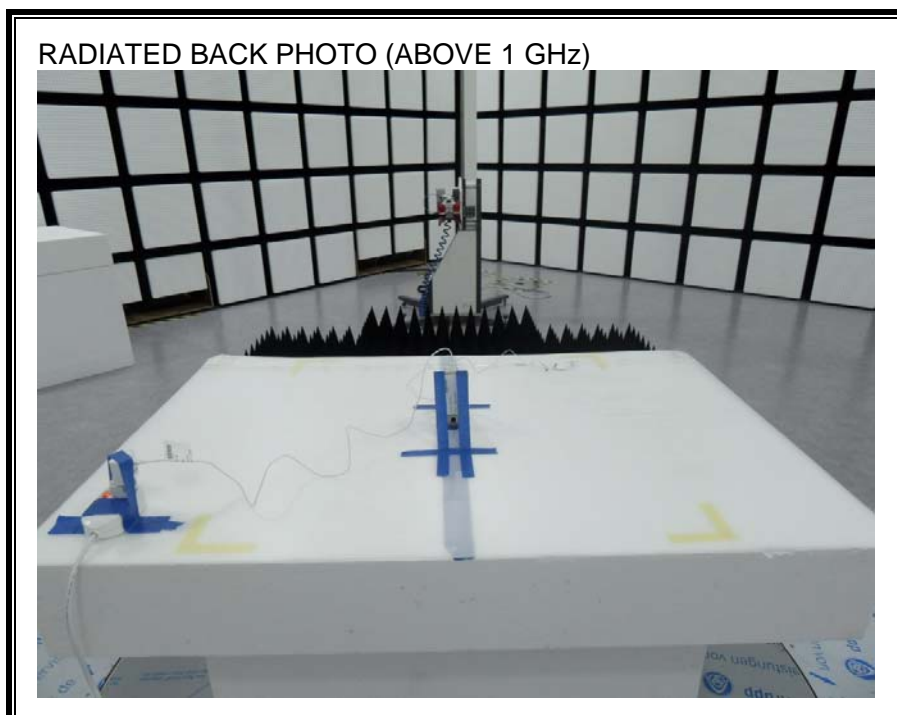

13. SETUP PHOTOS

ANTENNA PORT CONDUCTED RF MEASUREMENT SETUP

RADIATED RF MEASUREMENT SETUP (BELOW 1 GHz)

RADIATED RF MEASUREMENT SETUP (ABOVE 1 GHz)

RADIATED RF MEASUREMENT SETUP FOR PORTABLE CONFIGURATION

POWERLINE CONDUCTED EMISSIONS MEASUREMENT SETUP

END OF REPORT