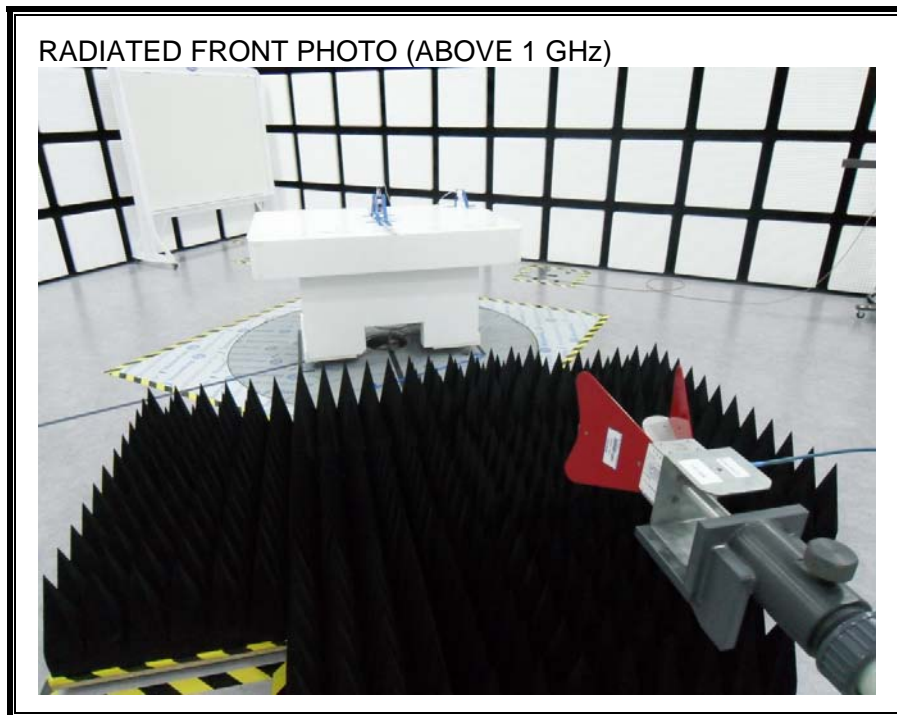

13. SETUP PHOTOS

ANTENNA PORT CONDUCTED RF MEASUREMENT SETUP

RADIATED RF MEASUREMENT SETUP (BELOW 1 GHz)

RADIATED RF MEASUREMENT SETUP (ABOVE 1 GHz)

RADIATED RF MEASUREMENT SETUP FOR PORTABLE CONFIGURATION

POWERLINE CONDUCTED EMISSIONS MEASUREMENT SETUP

END OF REPORT