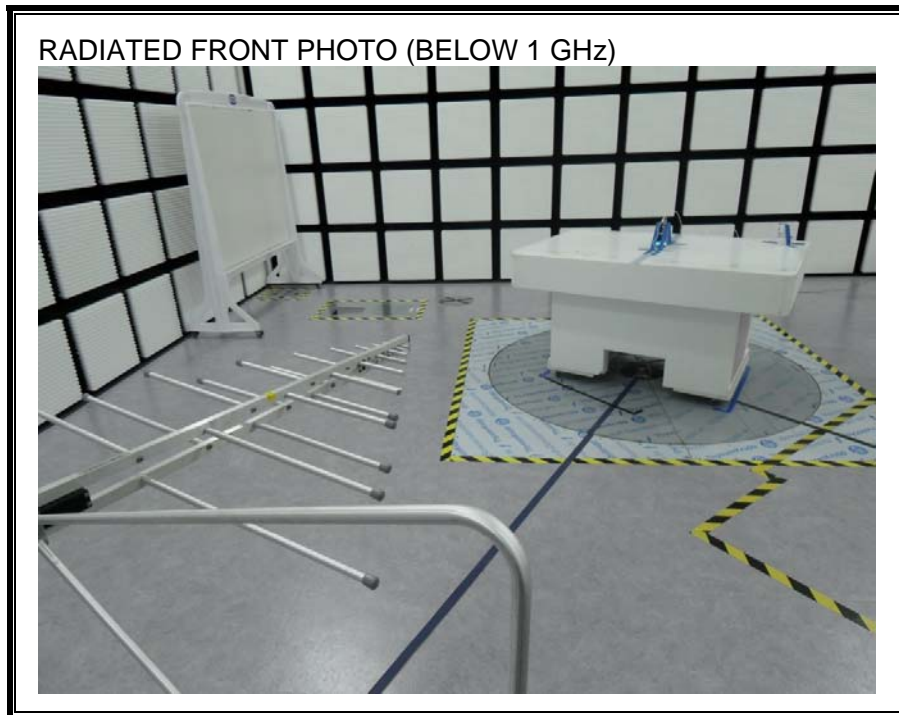

13. SETUP PHOTOS

ANTENNA PORT CONDUCTED RF MEASUREMENT SETUP

RADIATED RF MEASUREMENT SETUP (BELOW 1 GHz)

RADIATED RF MEASUREMENT SETUP (ABOVE 1 GHz)

RADIATED RF MEASUREMENT SETUP FOR PORTABLE CONFIGURATION

POWERLINE CONDUCTED EMISSIONS MEASUREMENT SETUP

END OF REPORT