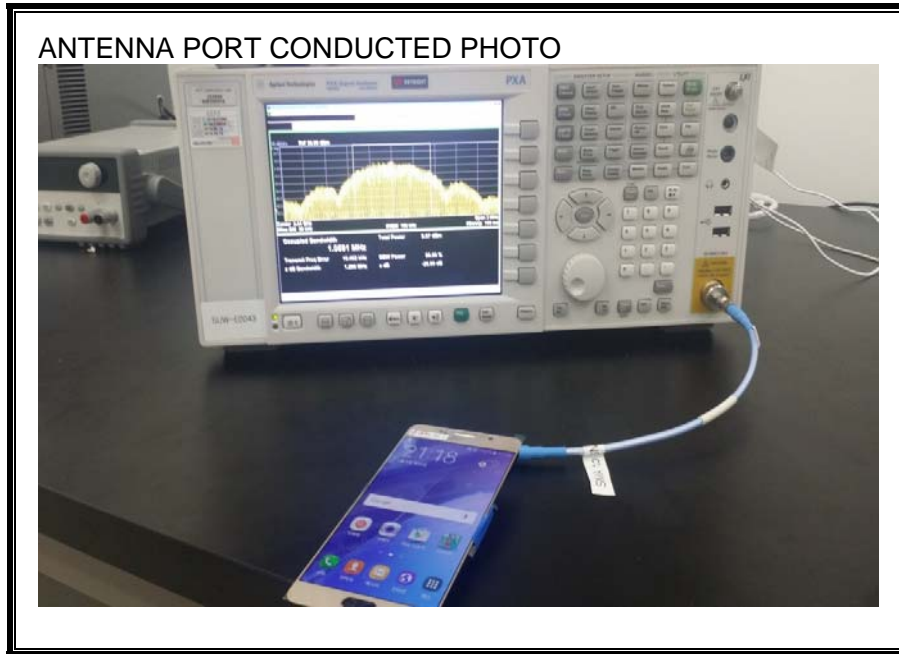

13. SETUP PHOTOS

ANTENNA PORT CONDUCTED RF MEASUREMENT SETUP

RADIATED RF MEASUREMENT SETUP (BELOW 1 GHz)

RADIATED RF MEASUREMENT SETUP (ABOVE 1 GHz)

RADIATED RF MEASUREMENT SETUP FOR PORTABLE CONFIGURATION

POWERLINE CONDUCTED EMISSIONS MEASUREMENT SETUP

END OF REPORT