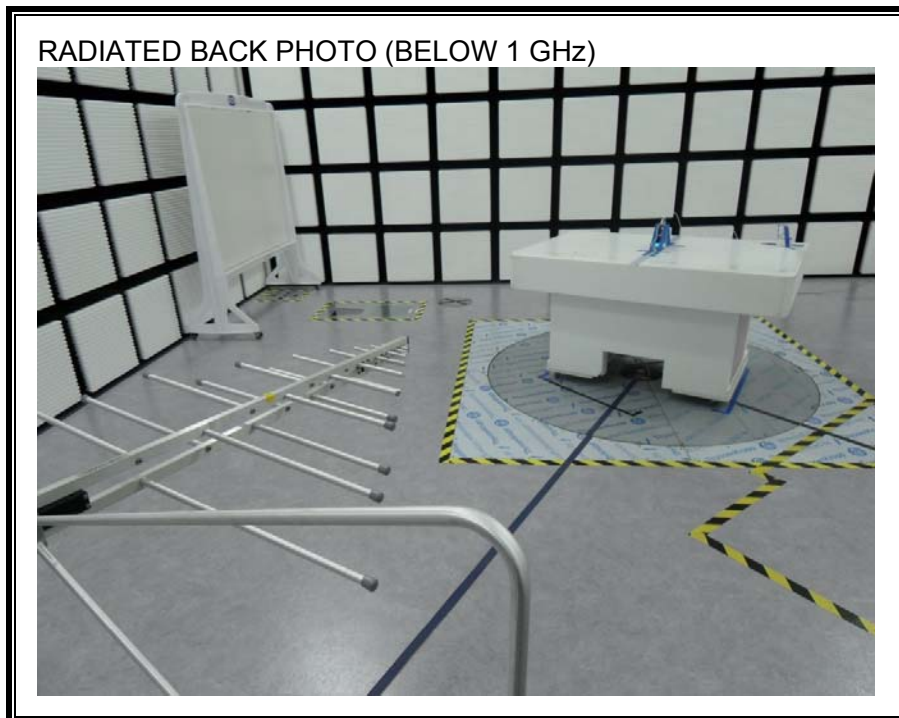

12. SETUP PHOTOS

ANTENNA PORT CONDUCTED RF MEASUREMENT SETUP

RADIATED RF MEASUREMENT SETUP (BELOW 1 GHz)

RADIATED RF MEASUREMENT SETUP (ABOVE 1 GHz)

RADIATED RF MEASUREMENT SETUP FOR PORTABLE CONFIGURATION

ENVIRONMENTAL CHAMBER PHOTO

END OF REPORT