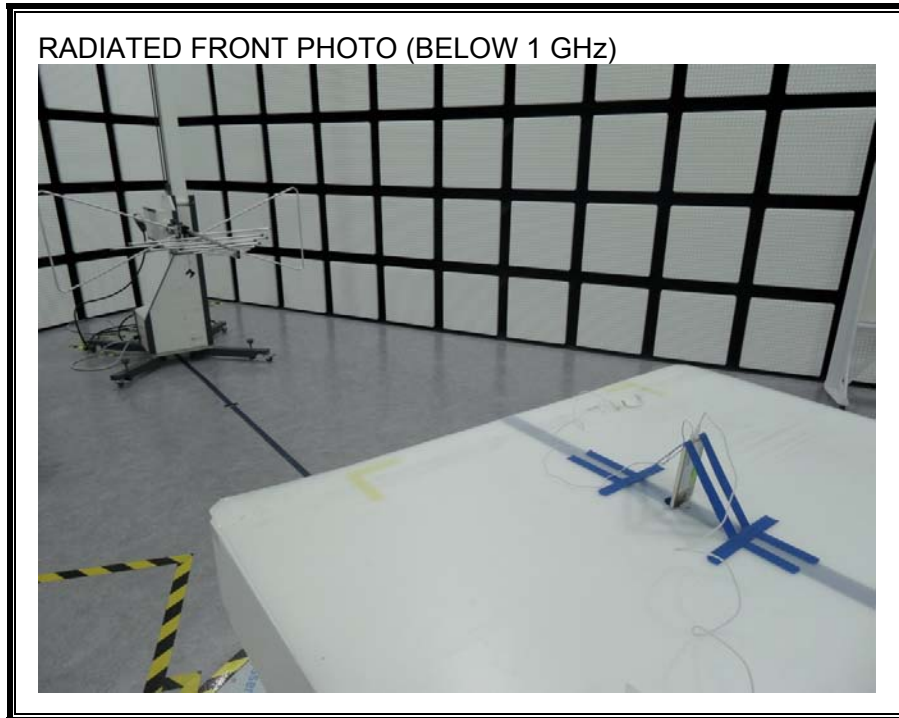

12. SETUP PHOTOS

ANTENNA PORT CONDUCTED RF MEASUREMENT SETUP

RADIATED RF MEASUREMENT SETUP (BELOW 1 GHz)

RADIATED RF MEASUREMENT SETUP (ABOVE 1 GHz)

RADIATED RF MEASUREMENT SETUP FOR PORTABLE CONFIGURATION

ENVIRONMENTAL CHAMBER PHOTO

END OF REPORT