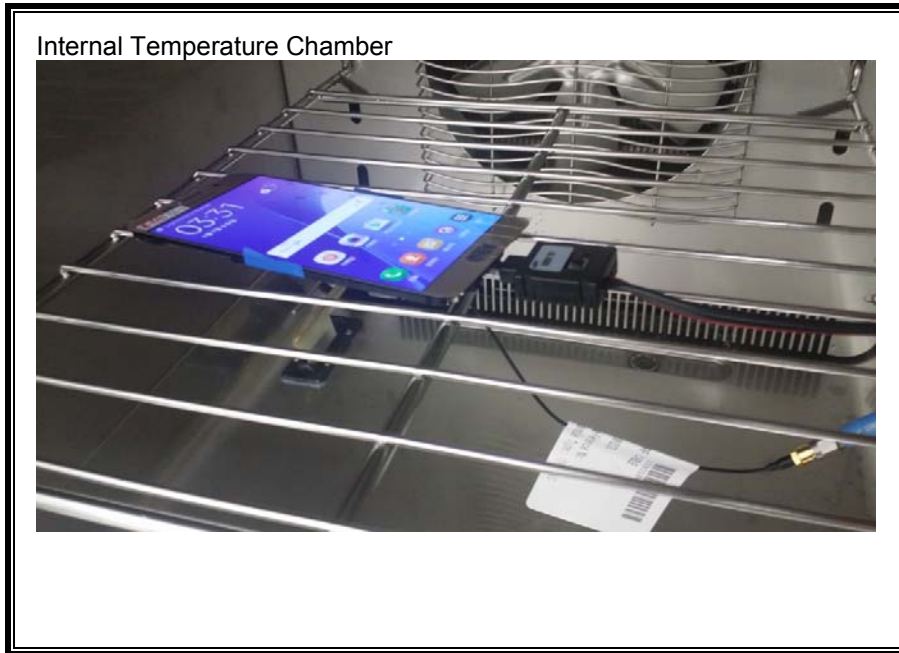

12. SETUP PHOTOS

ANTENNA PORT CONDUCTED RF MEASUREMENT SETUP

RADIATED RF MEASUREMENT SETUP (BELOW 1 GHz)

RADIATED RF MEASUREMENT SETUP (ABOVE 1 GHz)

RADIATED RF MEASUREMENT SETUP FOR PORTABLE CONFIGURATION

ENVIRONMENTAL CHAMBER PHOTO

END OF REPORT