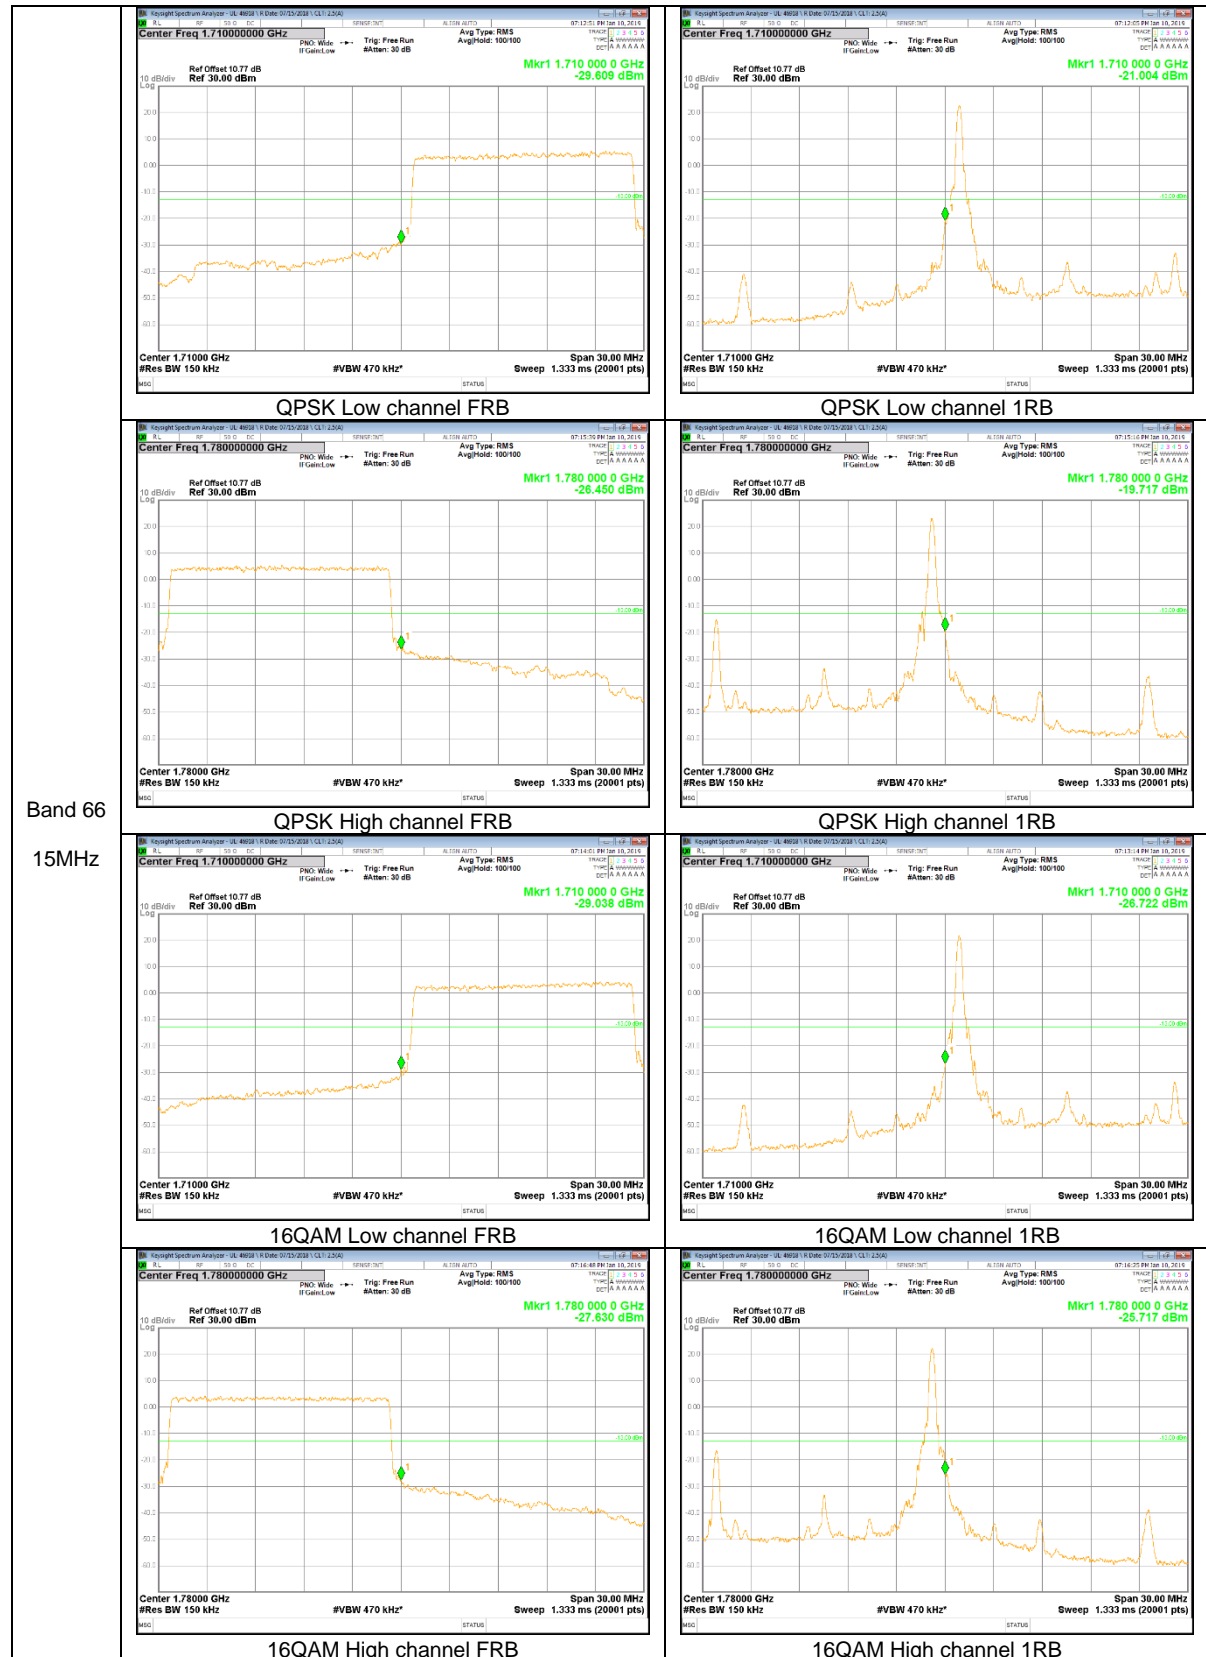

LTE Band 26

Band 26
15MHz

Band 26
5MHz

LTE Band 66

Band 66
20MHz

Band 66
15MHz

Band 66
 10MHz

Band 66
5MHz

9.2.2. EMISSION MASK RESULT

LTE Band 26

Band 26
 5MHz

Band 26
 3MHz

Band 26
 1.4MHz

LTE Band 41

Band 41
20MHz