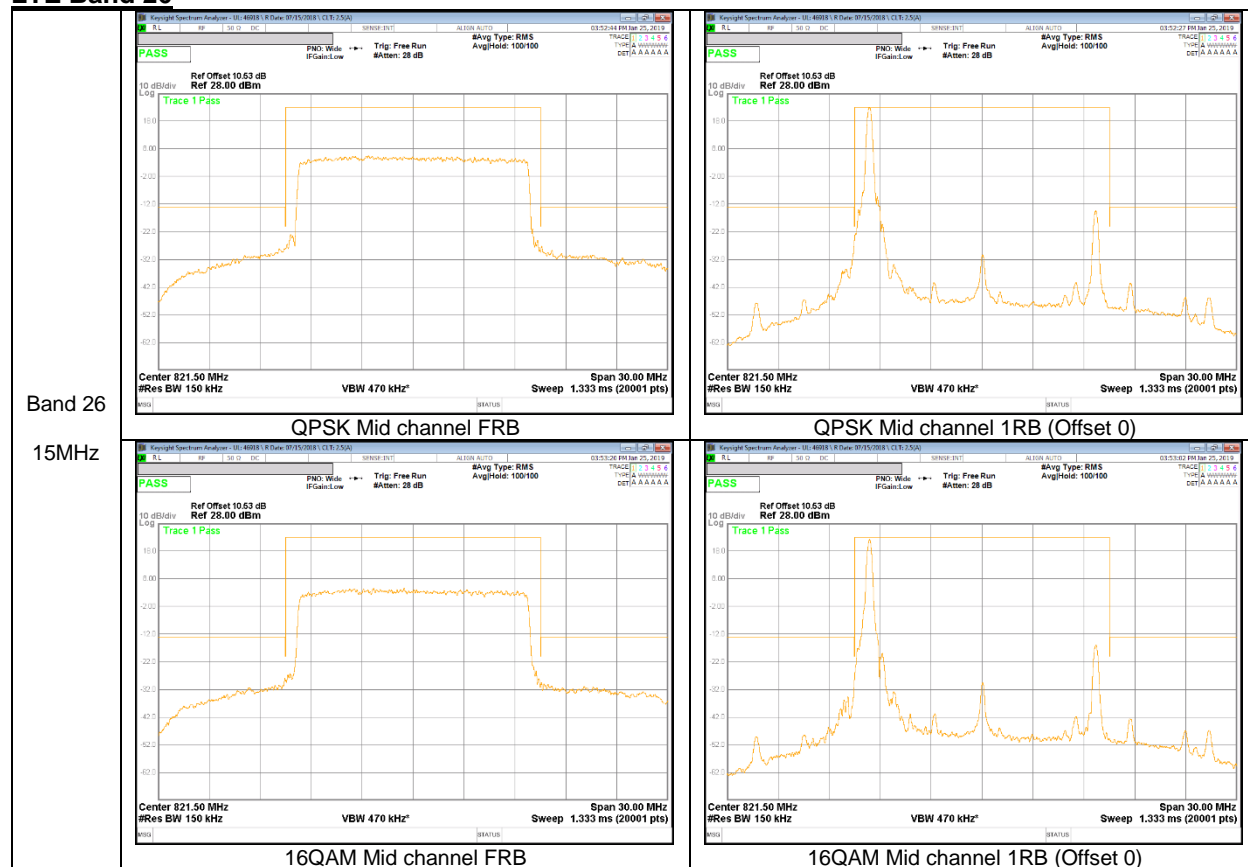

LTE Band 26

Band 26
15MHz

Band 26
5MHz

LTE Band 66

Band 66
20MHz

Band 66
15MHz

Band 66
 10MHz

Band 66
5MHz

9.2.2. EMISSION MASK RESULT

LTE Band 26

Band 26
 5MHz

Band 26
 3MHz

Band 26
 1.4MHz

LTE Band 41

Band 41
20MHz