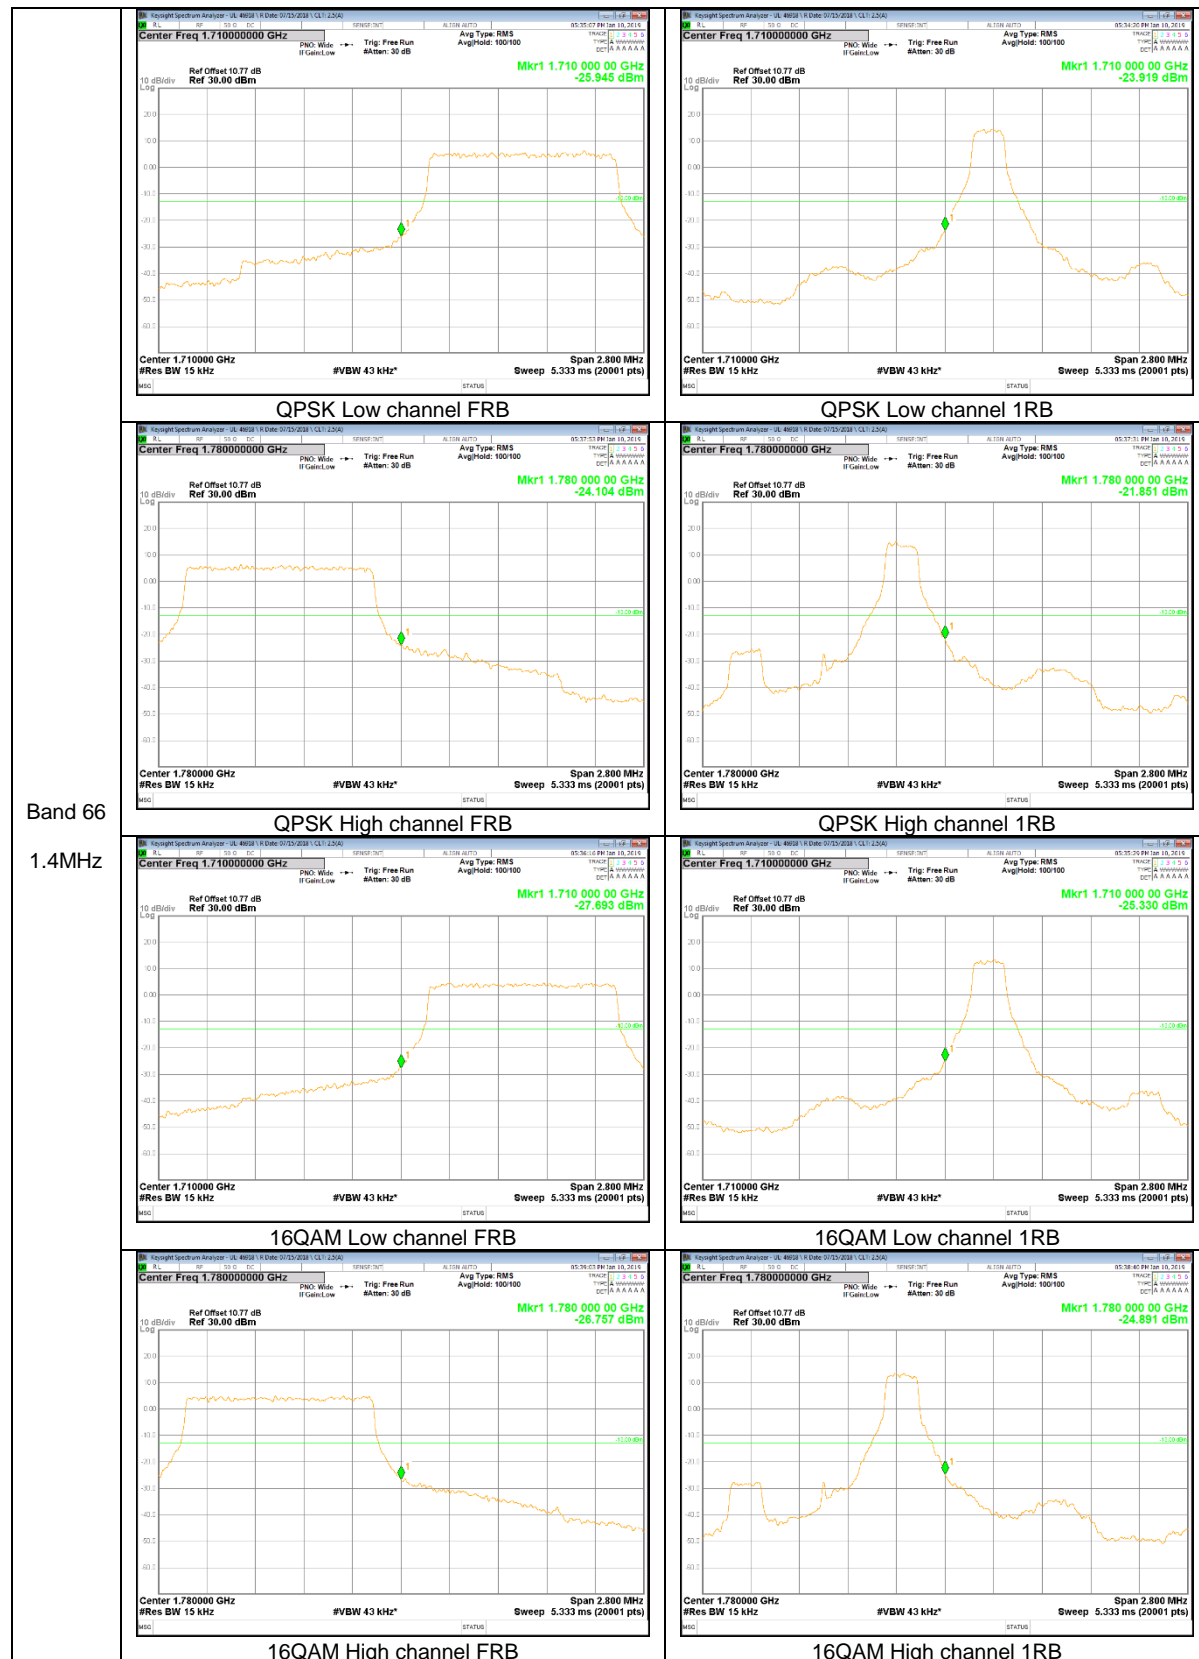

LTE Band 26

Band 26
15MHz

Band 26
5MHz

LTE Band 66

Band 66
20MHz

Band 66
15MHz

Band 66
 10MHz

Band 66
5MHz

9.2.2. EMISSION MASK RESULT

LTE Band 26

Band 26
 5MHz

Band 26
 3MHz

Band 26
 1.4MHz

LTE Band 41

Band 41
20MHz