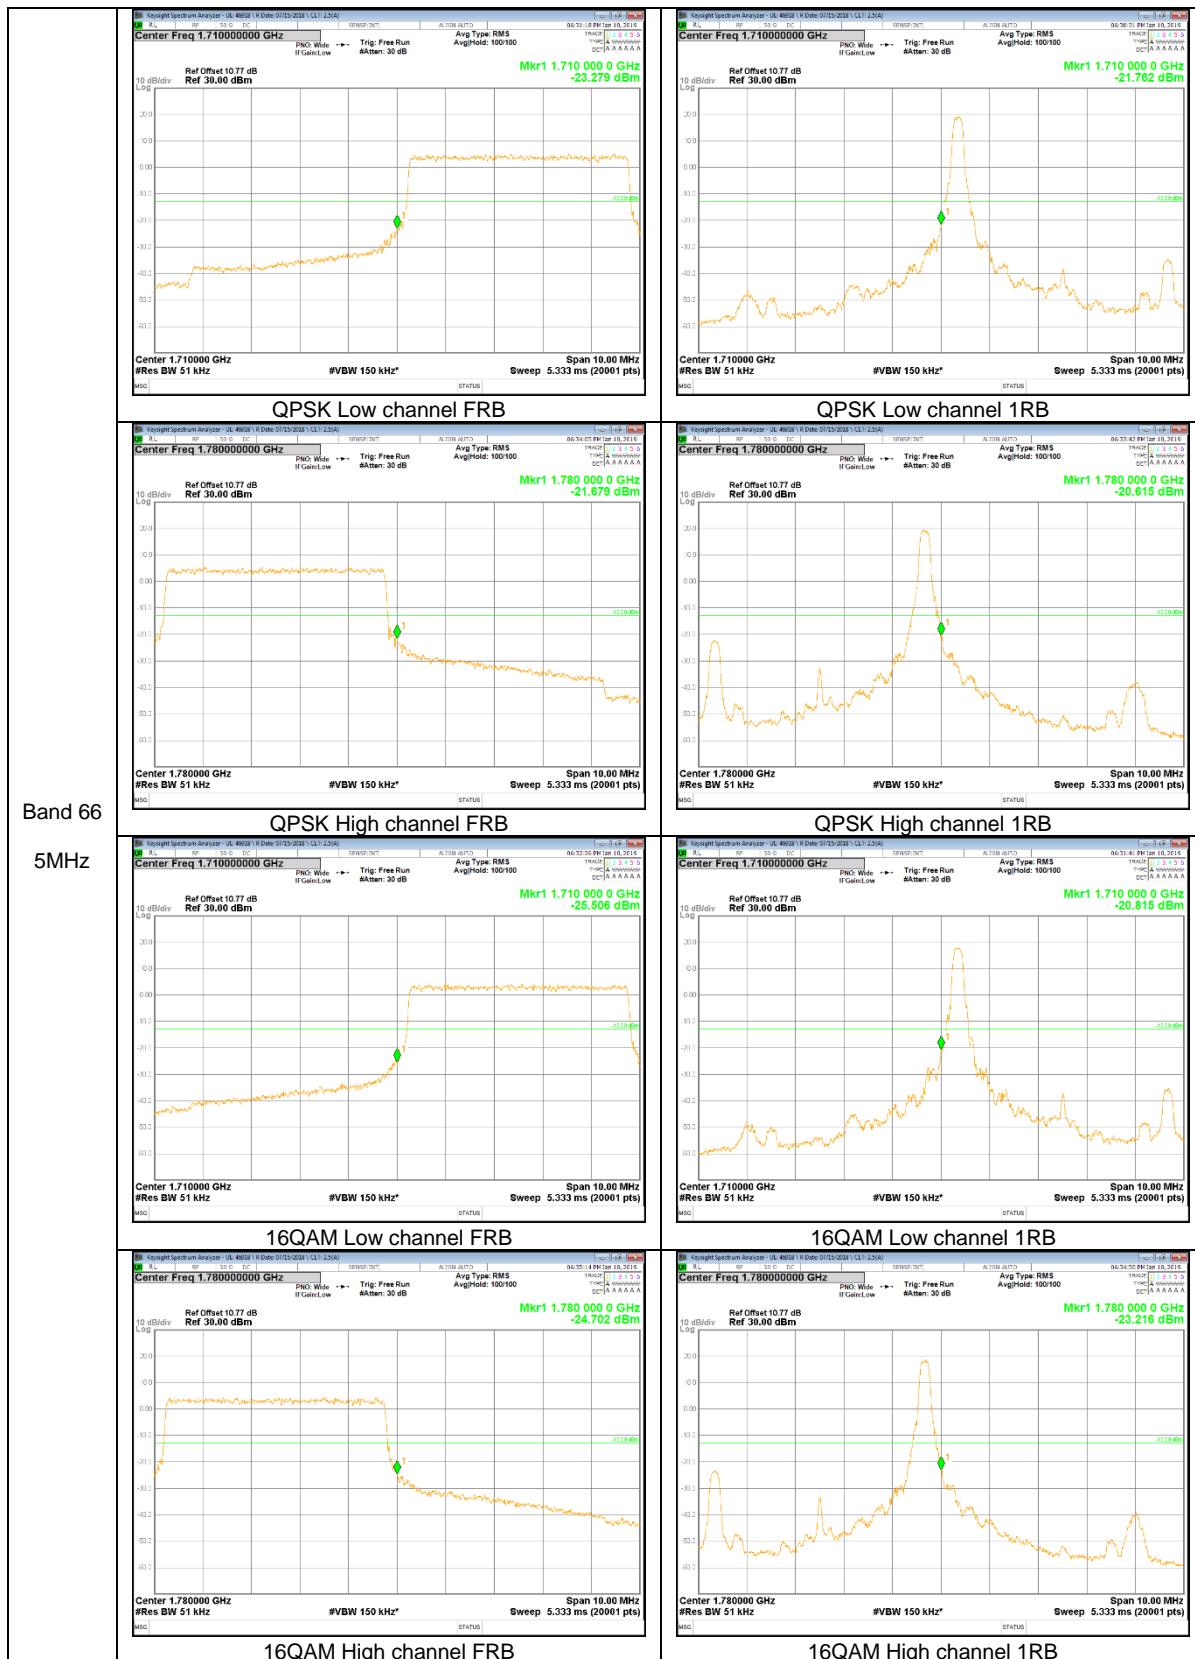

LTE Band 26

Band 26
15MHz

Band 26
5MHz

LTE Band 66

Band 66
20MHz

Band 66
15MHz

Band 66
 10MHz

Band 66
5MHz

9.2.2. EMISSION MASK RESULT

LTE Band 26

Band 26
 5MHz

Band 26
 3MHz

Band 26
 1.4MHz

LTE Band 41

Band 41
20MHz