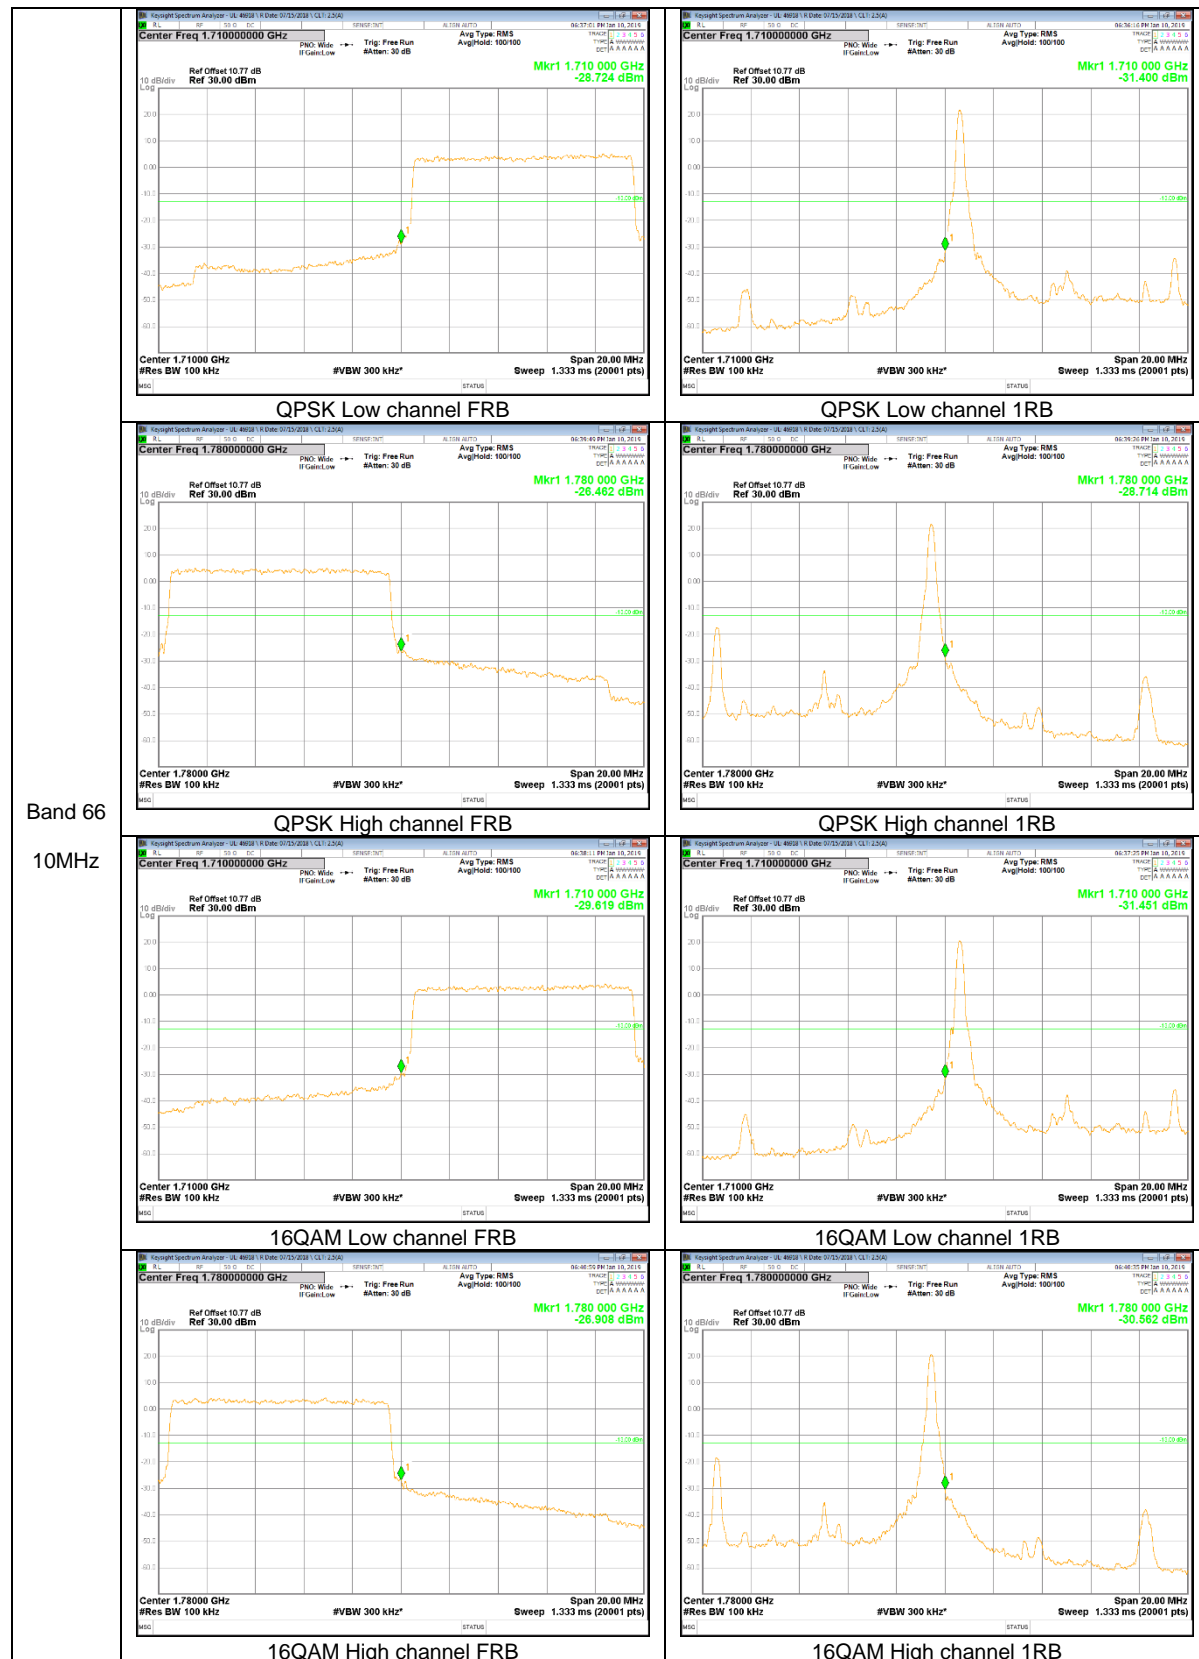

LTE Band 26

Band 26
15MHz

Band 26
5MHz

LTE Band 66

Band 66
20MHz

Band 66
15MHz

Band 66
 10MHz

Band 66
5MHz

9.2.2. EMISSION MASK RESULT

LTE Band 26

Band 26
 5MHz

Band 26
 3MHz

Band 26
 1.4MHz

LTE Band 41

Band 41
20MHz