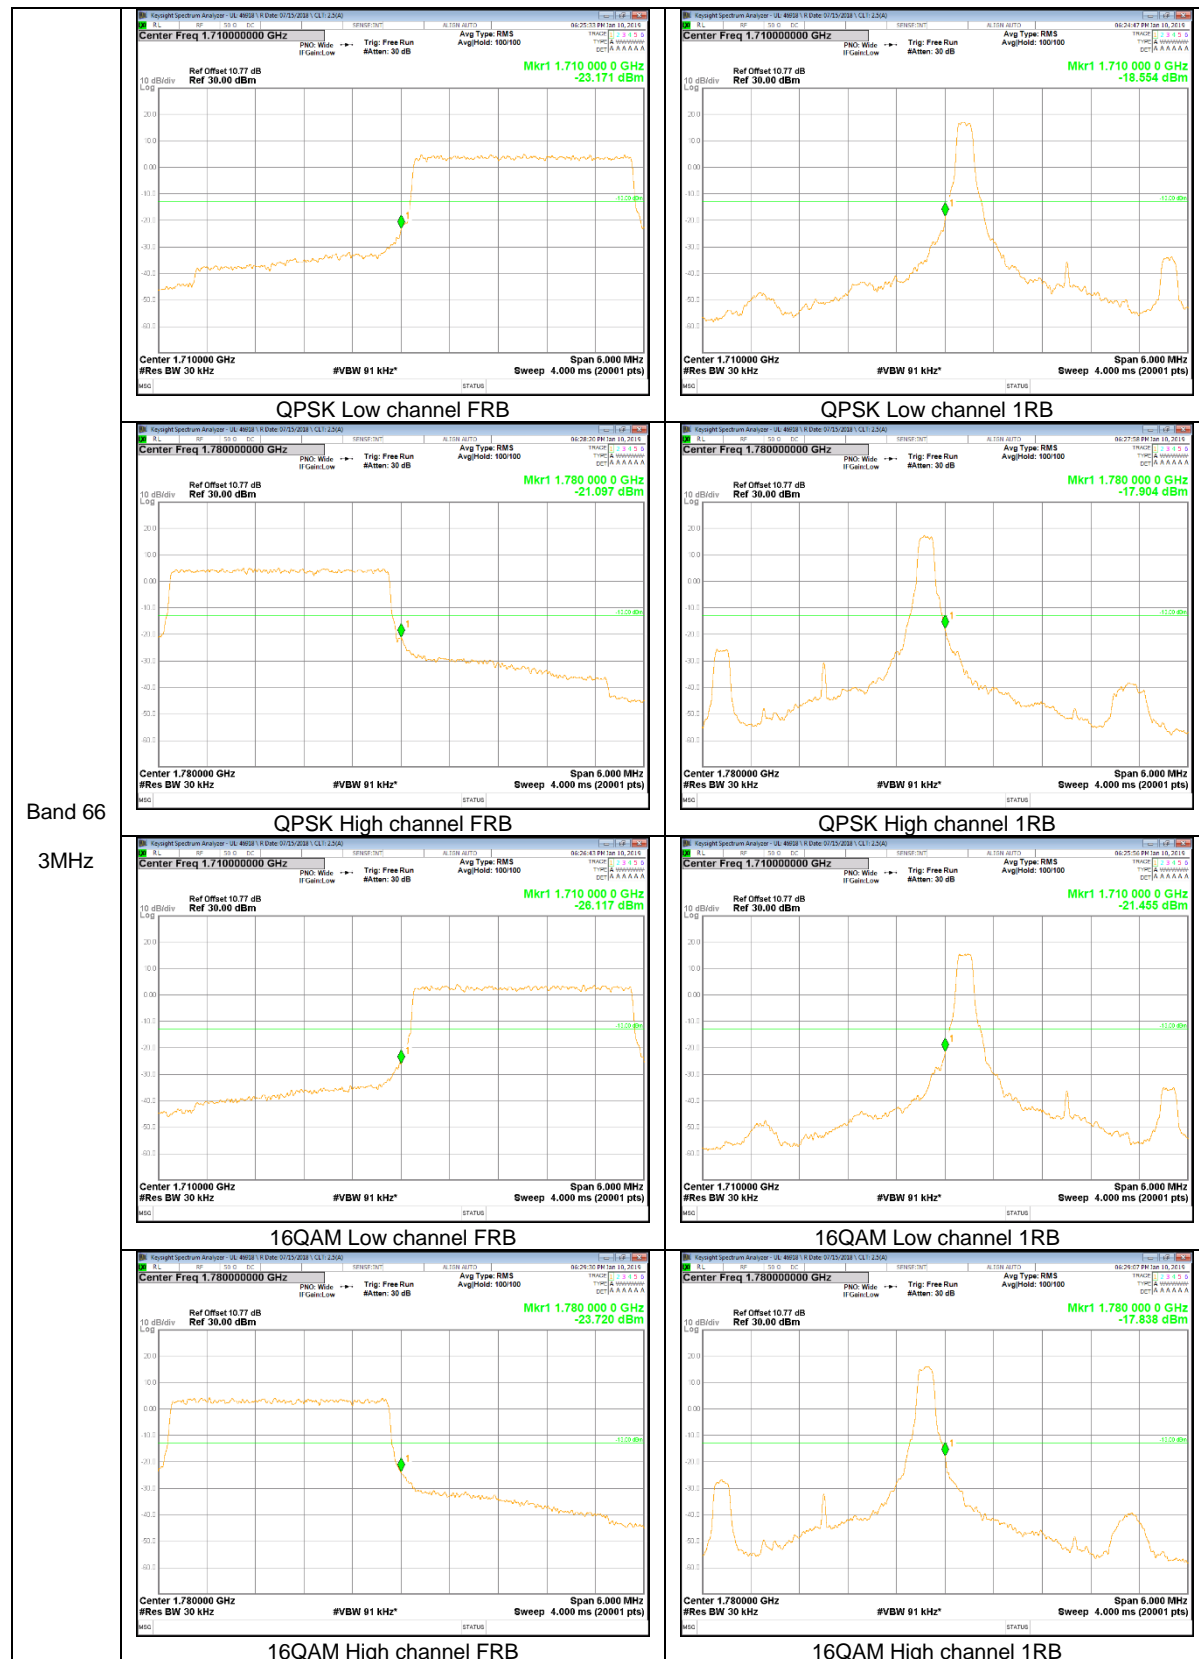

LTE Band 26

Band 26
15MHz

Band 26
5MHz

LTE Band 66

Band 66
20MHz

Band 66
15MHz

Band 66
 10MHz

Band 66
5MHz

9.2.2. EMISSION MASK RESULT

LTE Band 26

Band 26
 5MHz

Band 26
 3MHz

Band 26
 1.4MHz

LTE Band 41

Band 41
20MHz