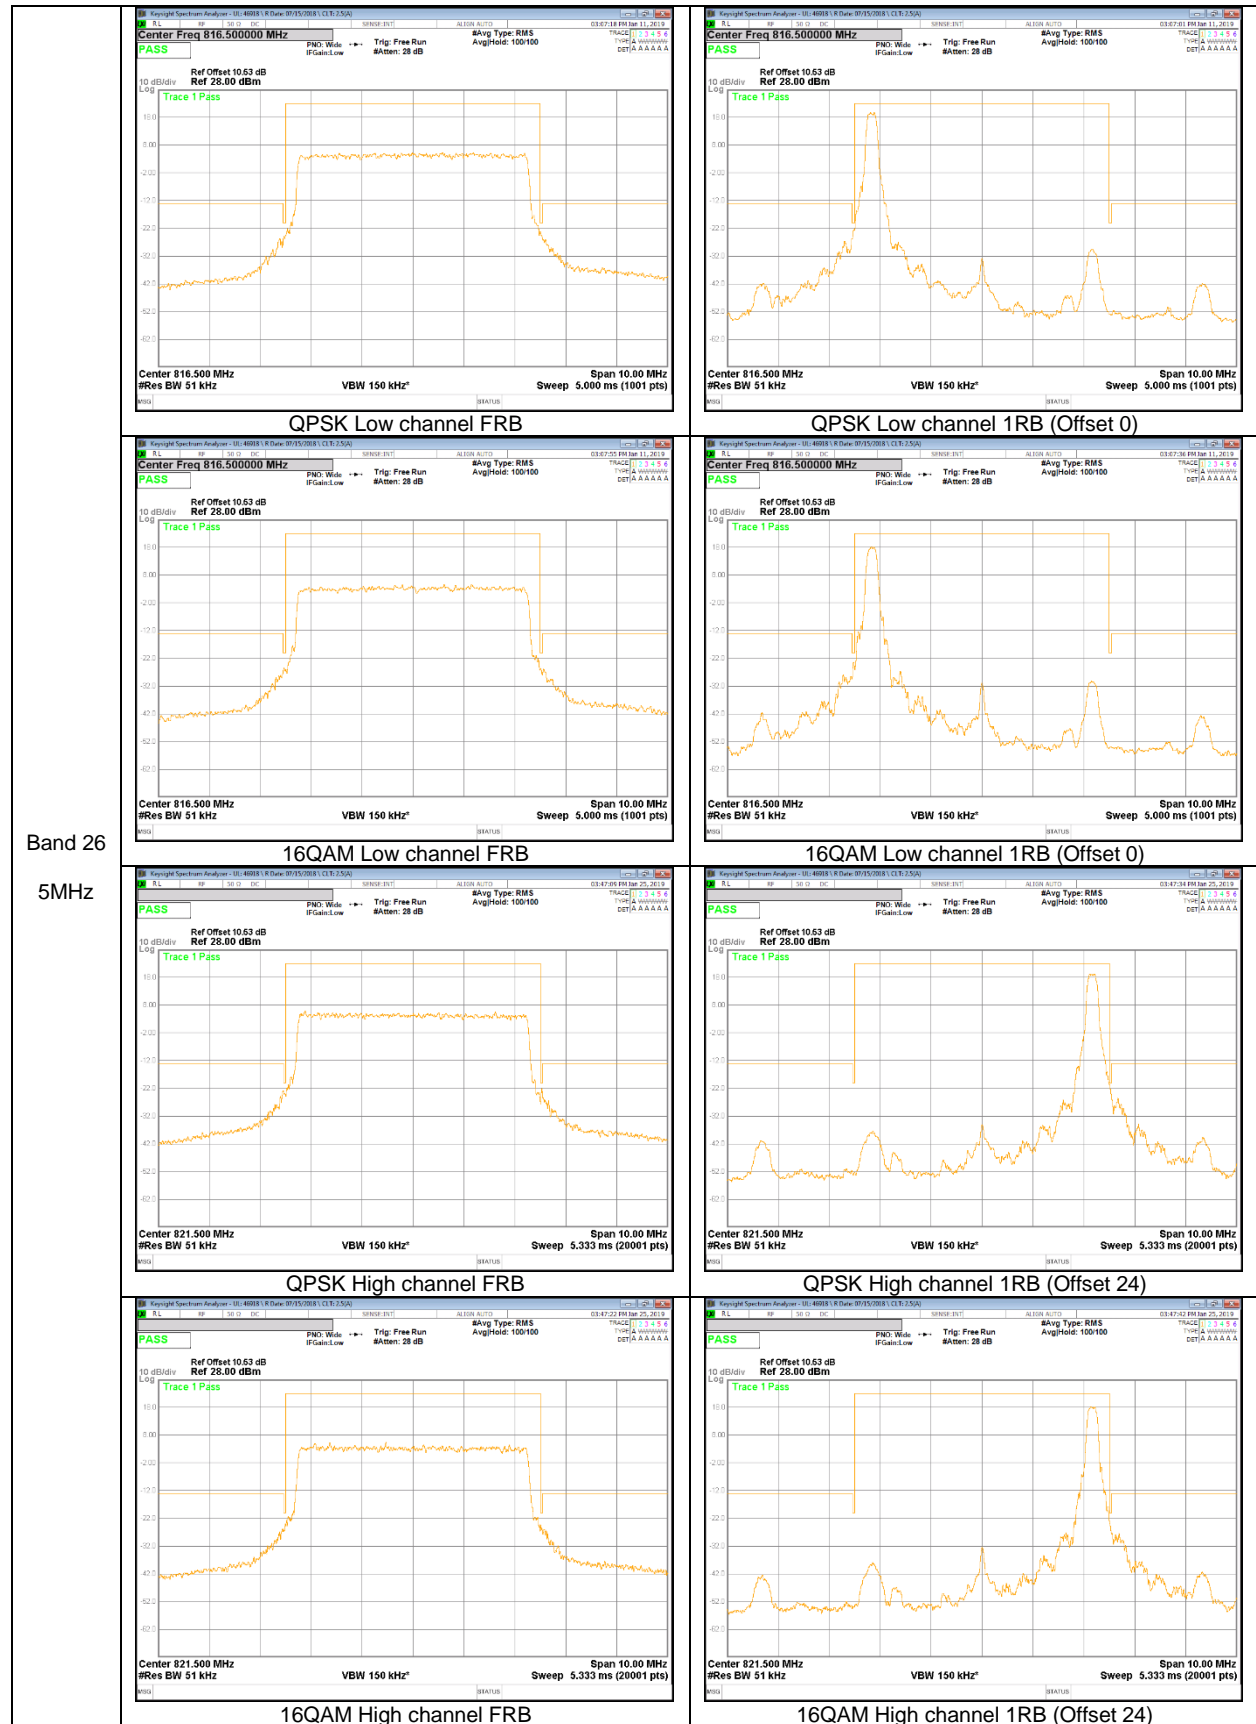

LTE Band 26

Band 26
15MHz

Band 26
5MHz

LTE Band 66

Band 66
20MHz

Band 66
15MHz

Band 66
 10MHz

Band 66
5MHz

9.2.2. EMISSION MASK RESULT

LTE Band 26

Band 26
 5MHz

Band 26
 3MHz

Band 26
 1.4MHz

LTE Band 41

Band 41
20MHz