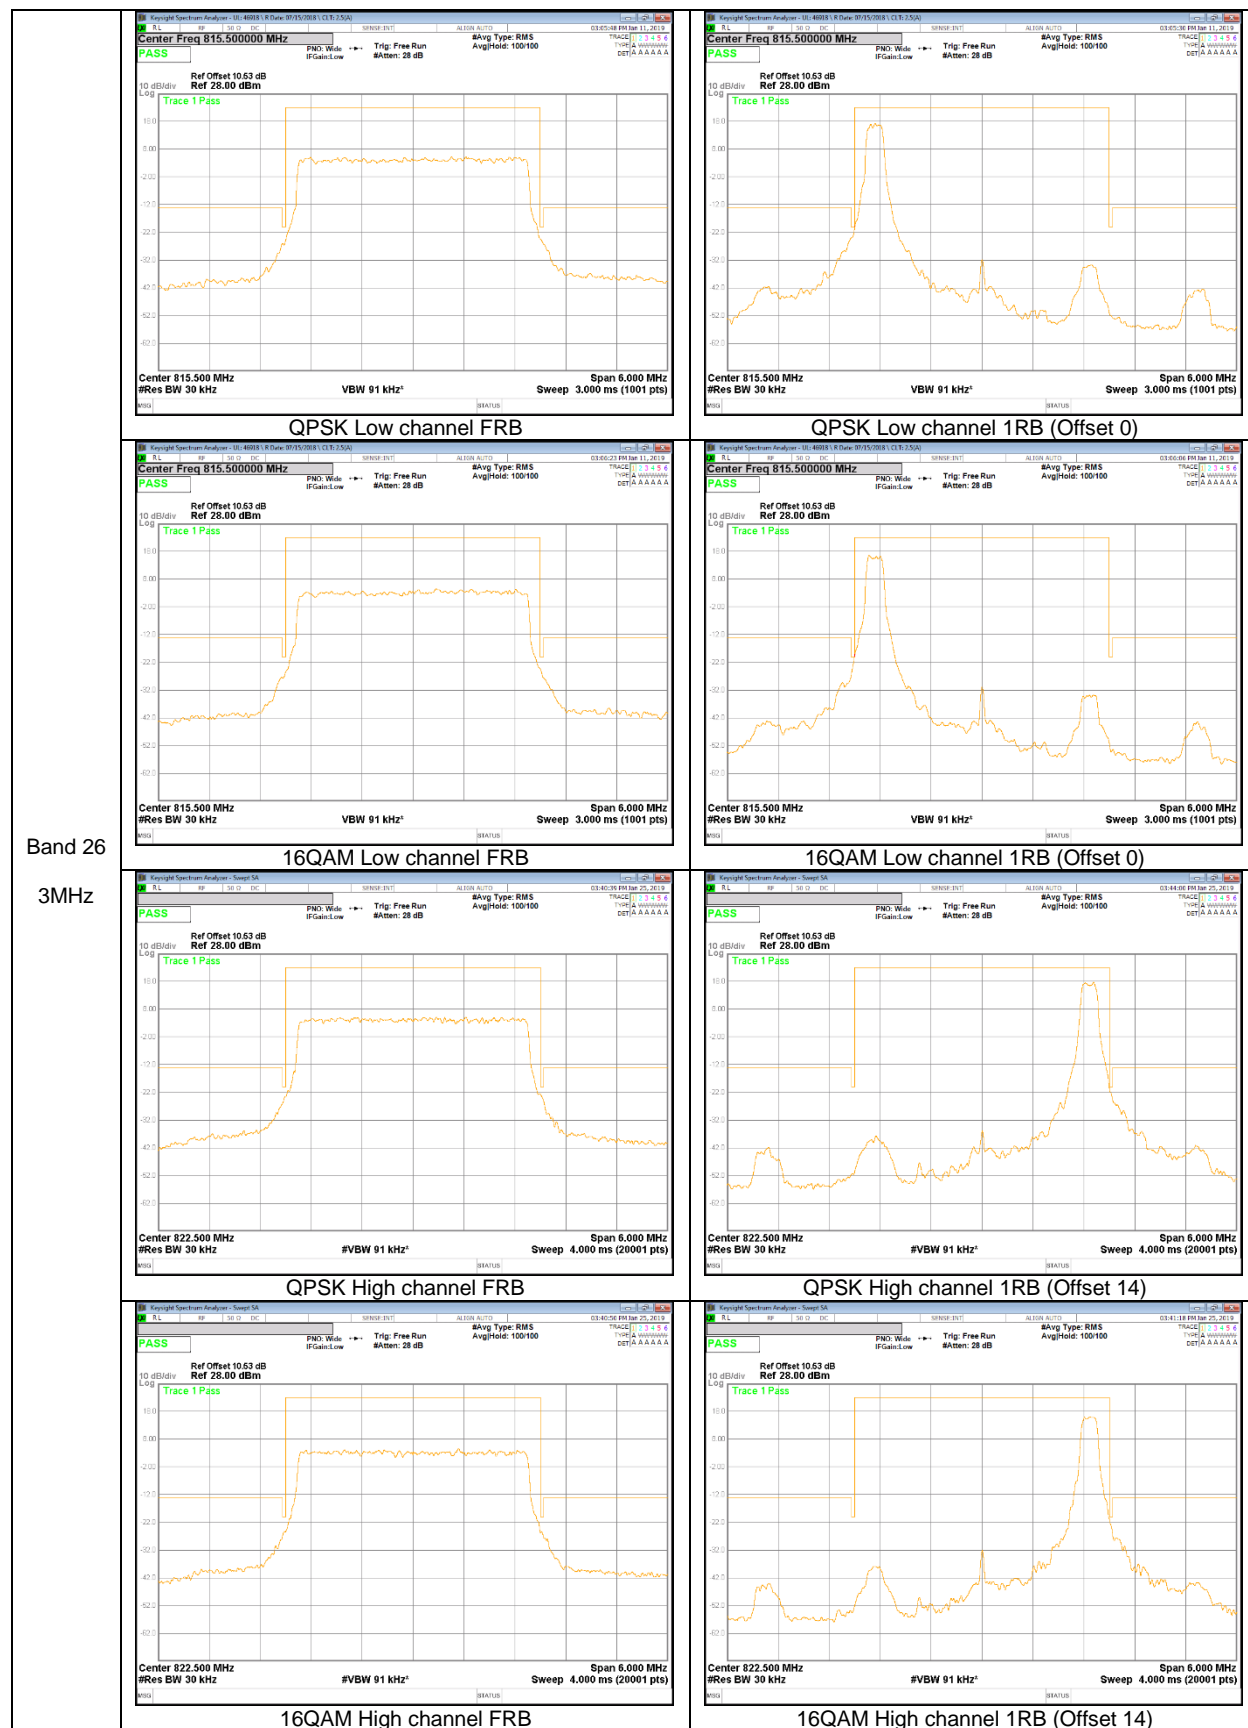

LTE Band 26

Band 26
15MHz

Band 26
5MHz

LTE Band 66

Band 66
20MHz

Band 66
15MHz

Band 66
 10MHz

Band 66
5MHz

9.2.2. EMISSION MASK RESULT

LTE Band 26

Band 26
 5MHz

Band 26
 3MHz

Band 26
 1.4MHz

LTE Band 41

Band 41
20MHz