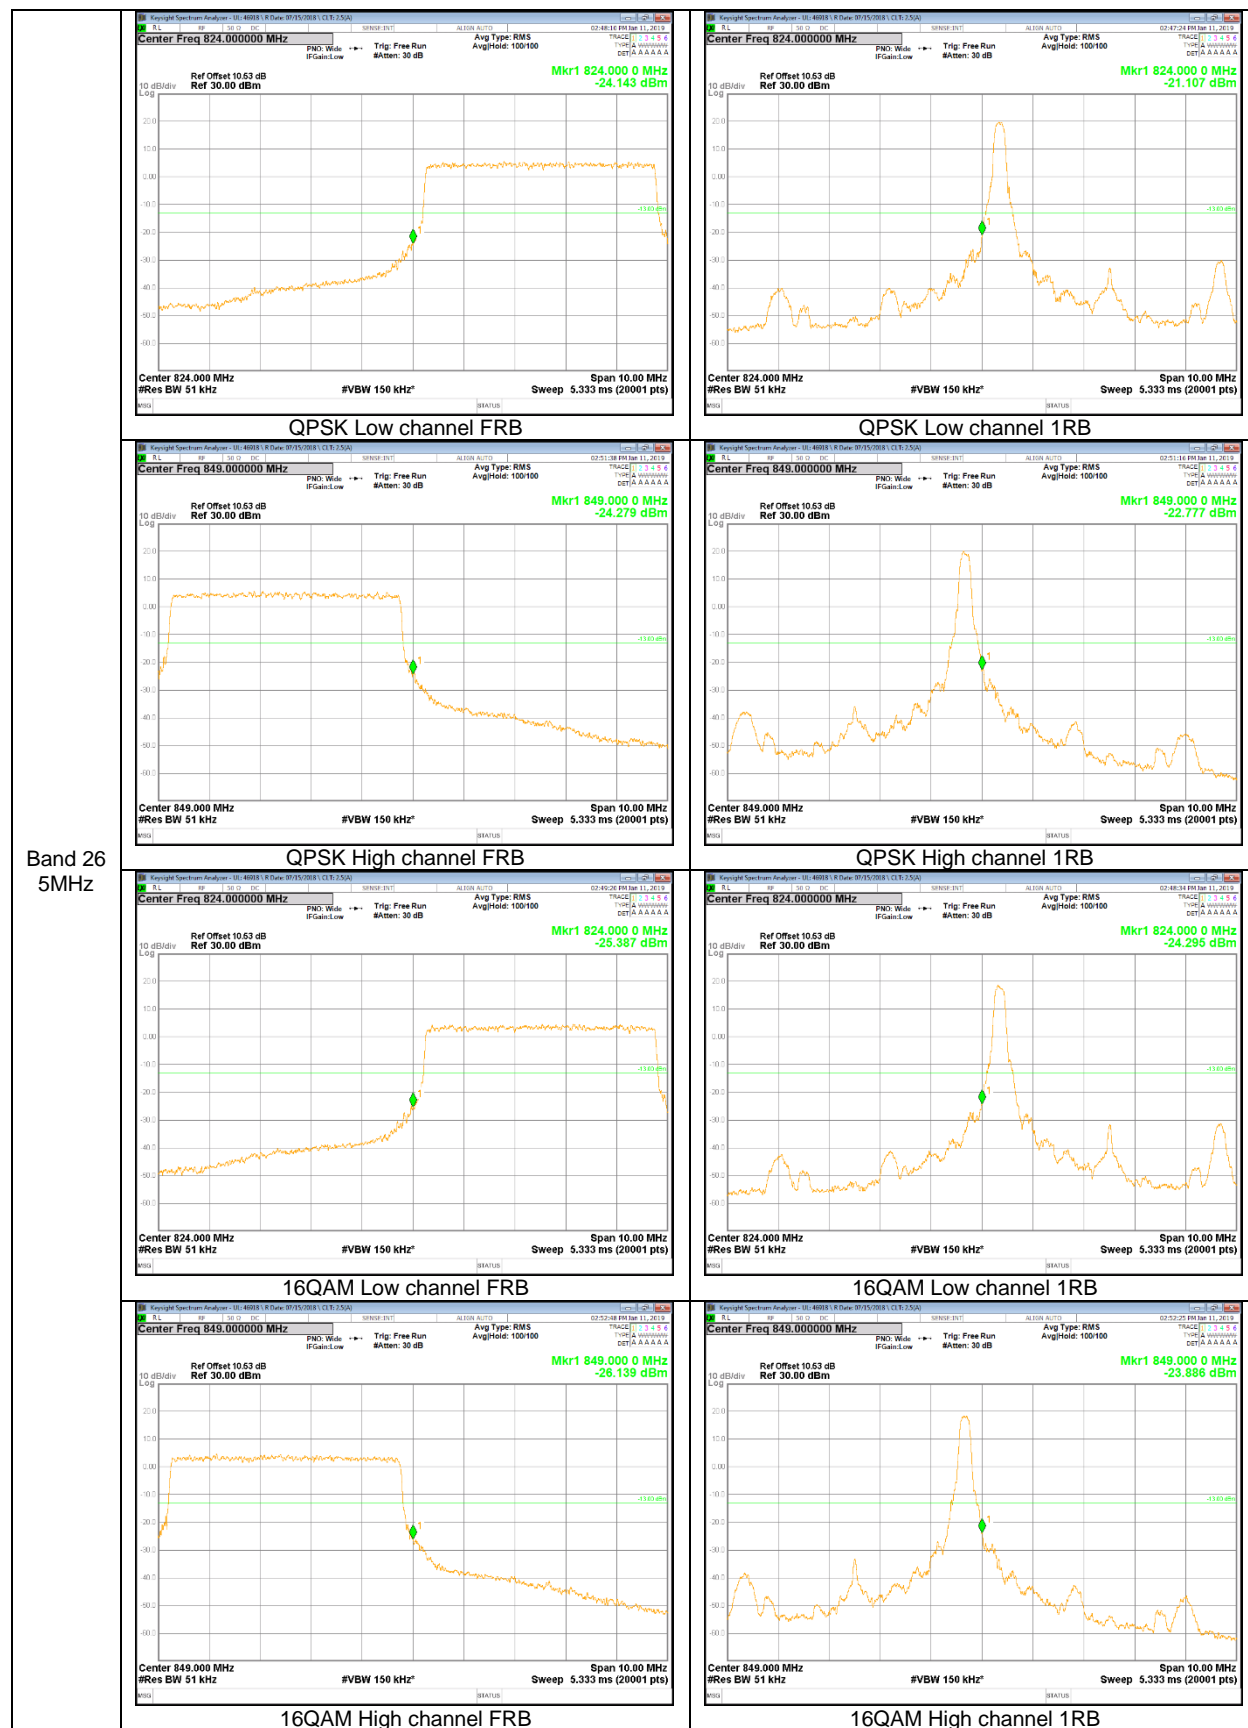

LTE Band 26

Band 26
15MHz

Band 26
5MHz

LTE Band 66

Band 66
20MHz

Band 66
15MHz

Band 66
 10MHz

Band 66
5MHz

9.2.2. EMISSION MASK RESULT

LTE Band 26

Band 26
 5MHz

Band 26
 3MHz

Band 26
 1.4MHz

LTE Band 41

Band 41
20MHz