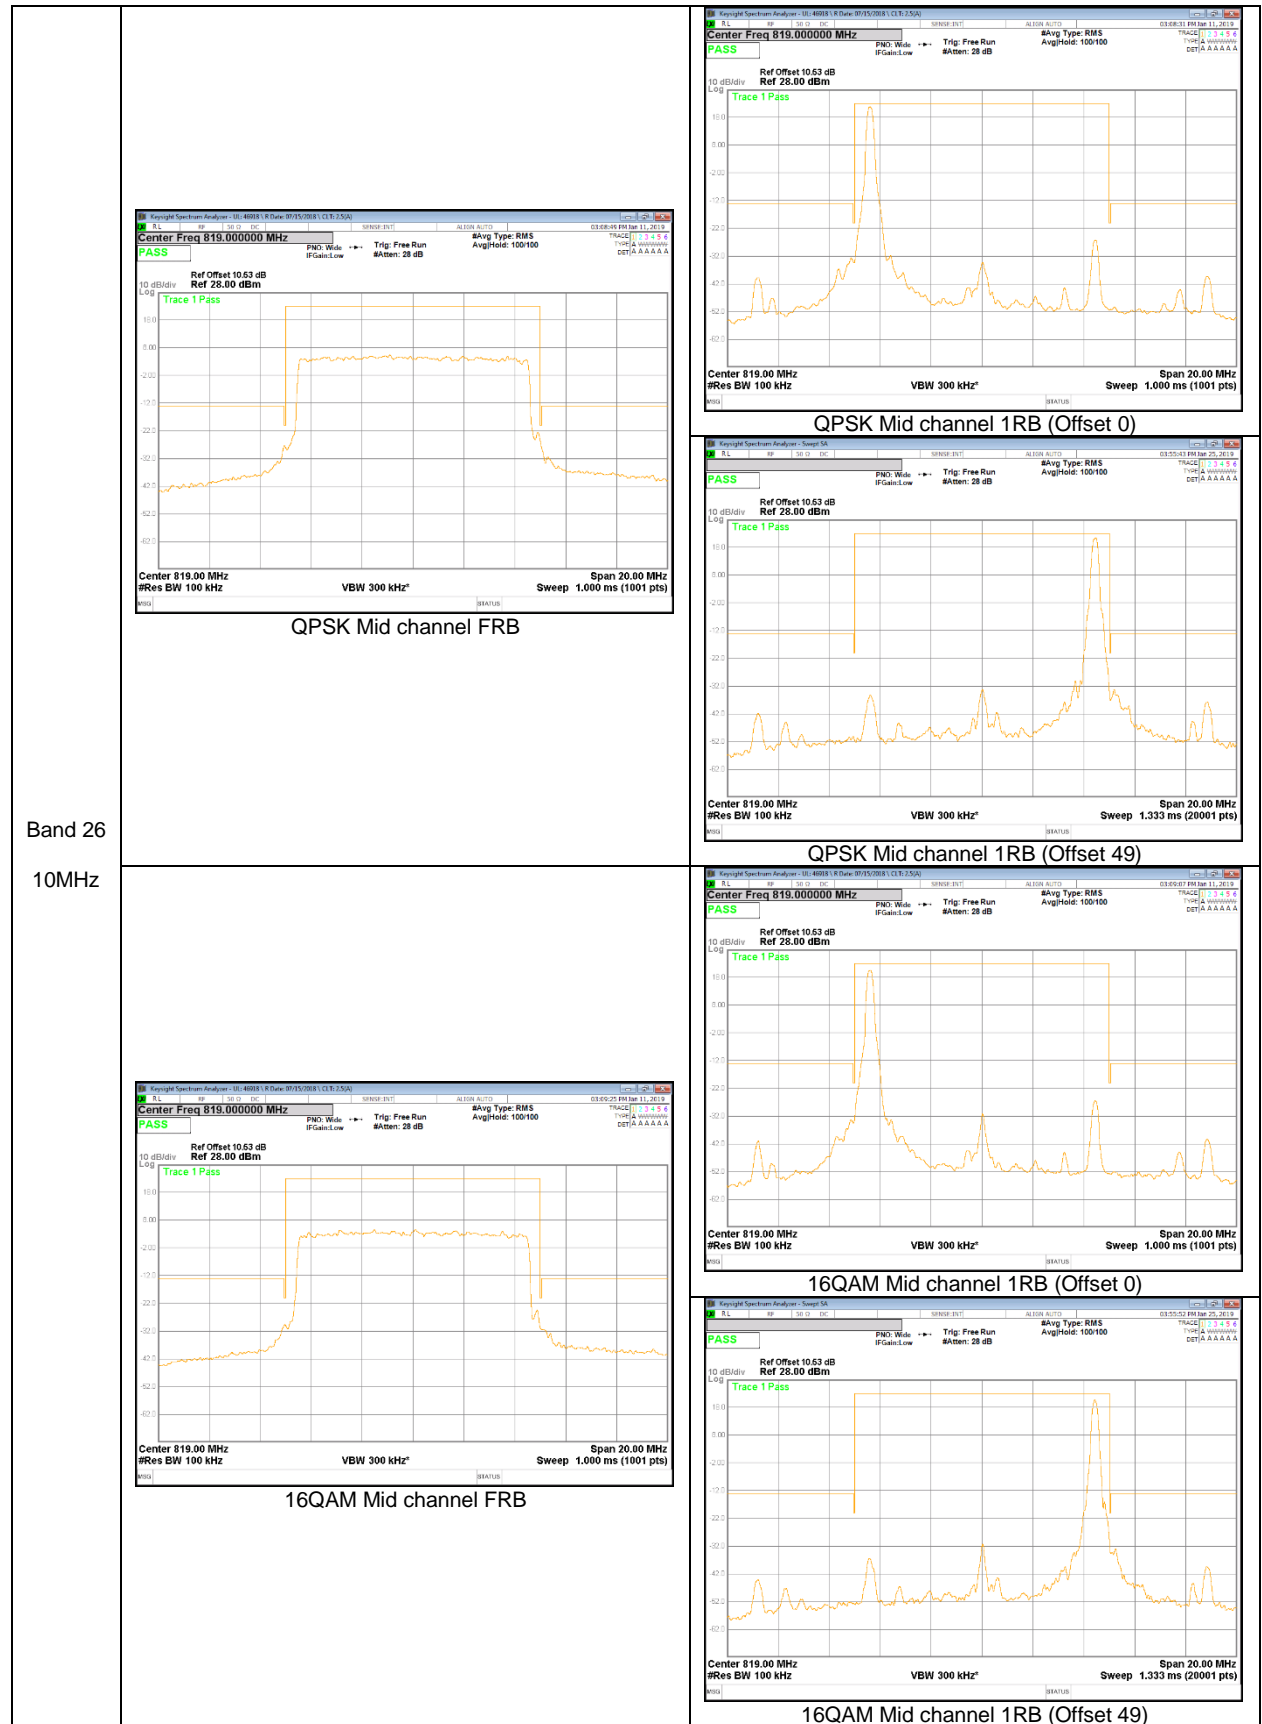

LTE Band 26

Band 26
15MHz

Band 26
5MHz

LTE Band 66

Band 66
20MHz

Band 66
15MHz

Band 66
 10MHz

Band 66
5MHz

9.2.2. EMISSION MASK RESULT

LTE Band 26

Band 26
 5MHz

Band 26
 3MHz

Band 26
 1.4MHz

LTE Band 41

Band 41
20MHz