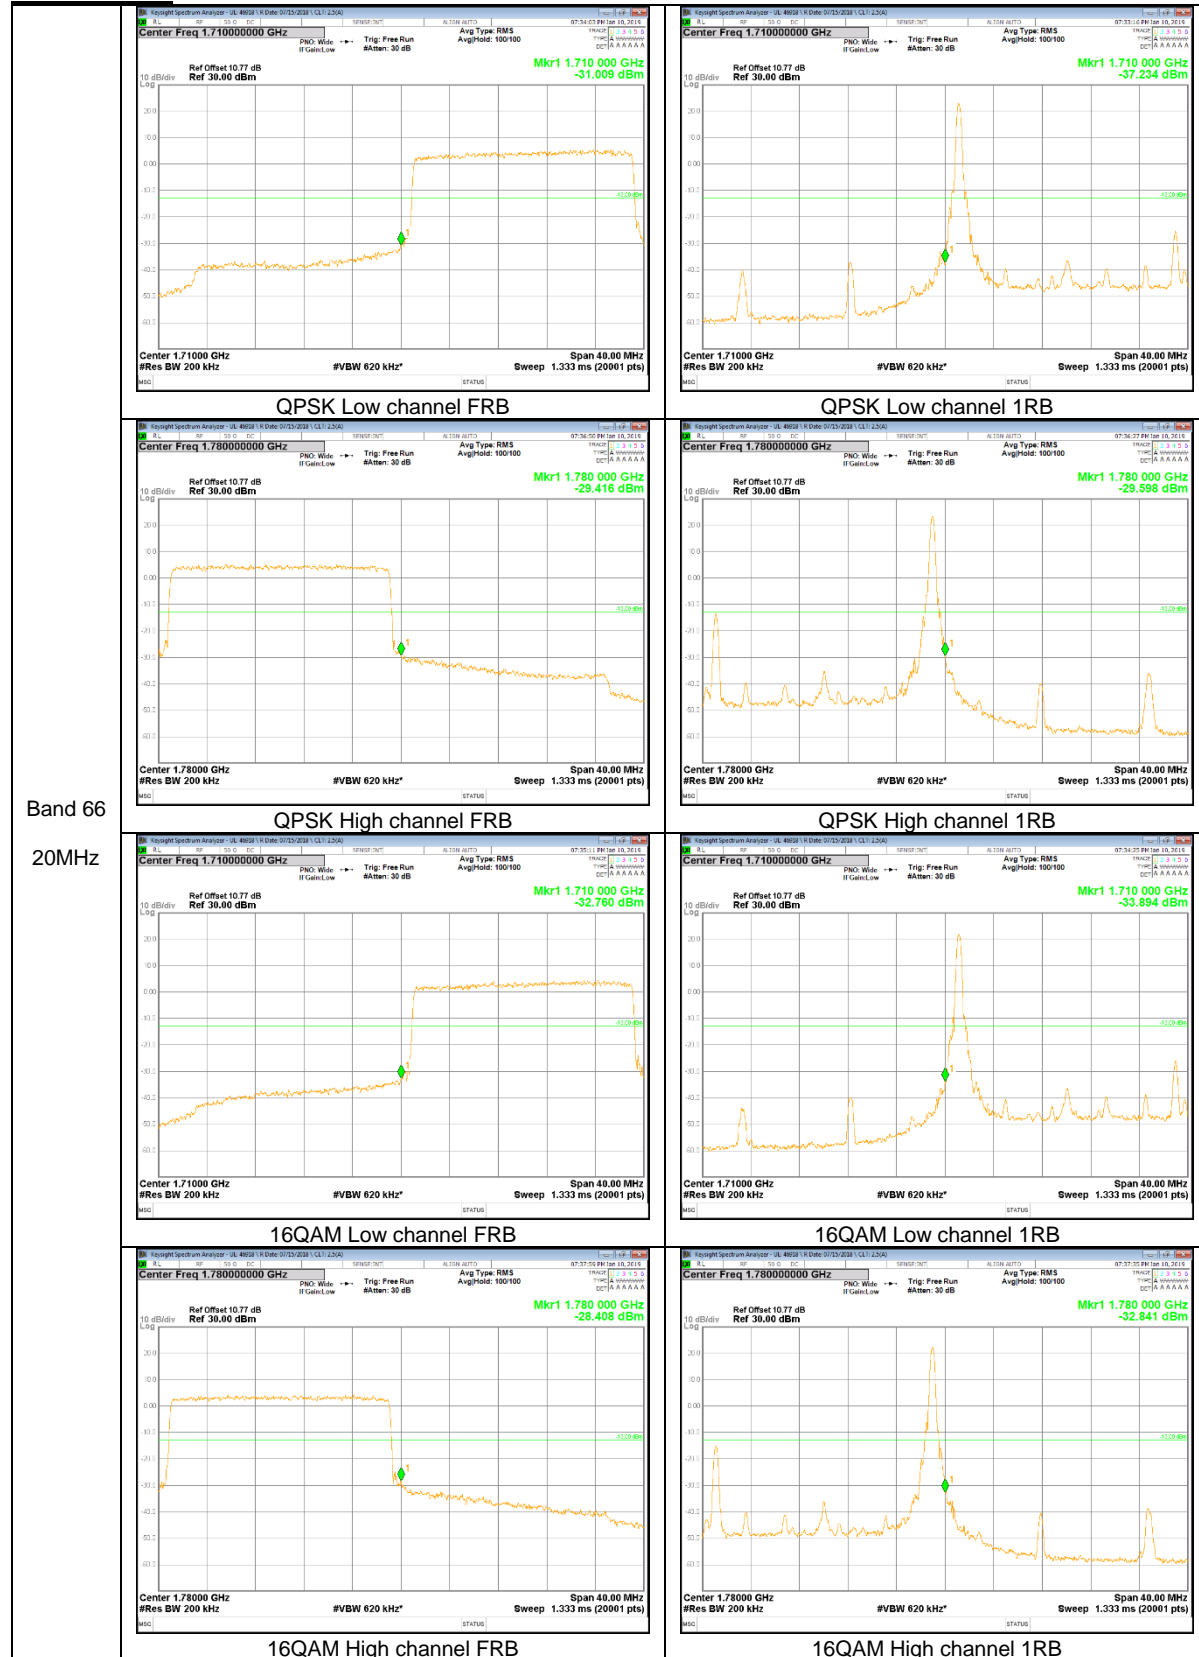

LTE Band 26

Band 26
15MHz

Band 26
5MHz

LTE Band 66

Band 66
20MHz

Band 66
15MHz

Band 66
 10MHz

Band 66
5MHz

9.2.2. EMISSION MASK RESULT

LTE Band 26

Band 26
 5MHz

Band 26
 3MHz

Band 26
 1.4MHz

LTE Band 41

Band 41
20MHz