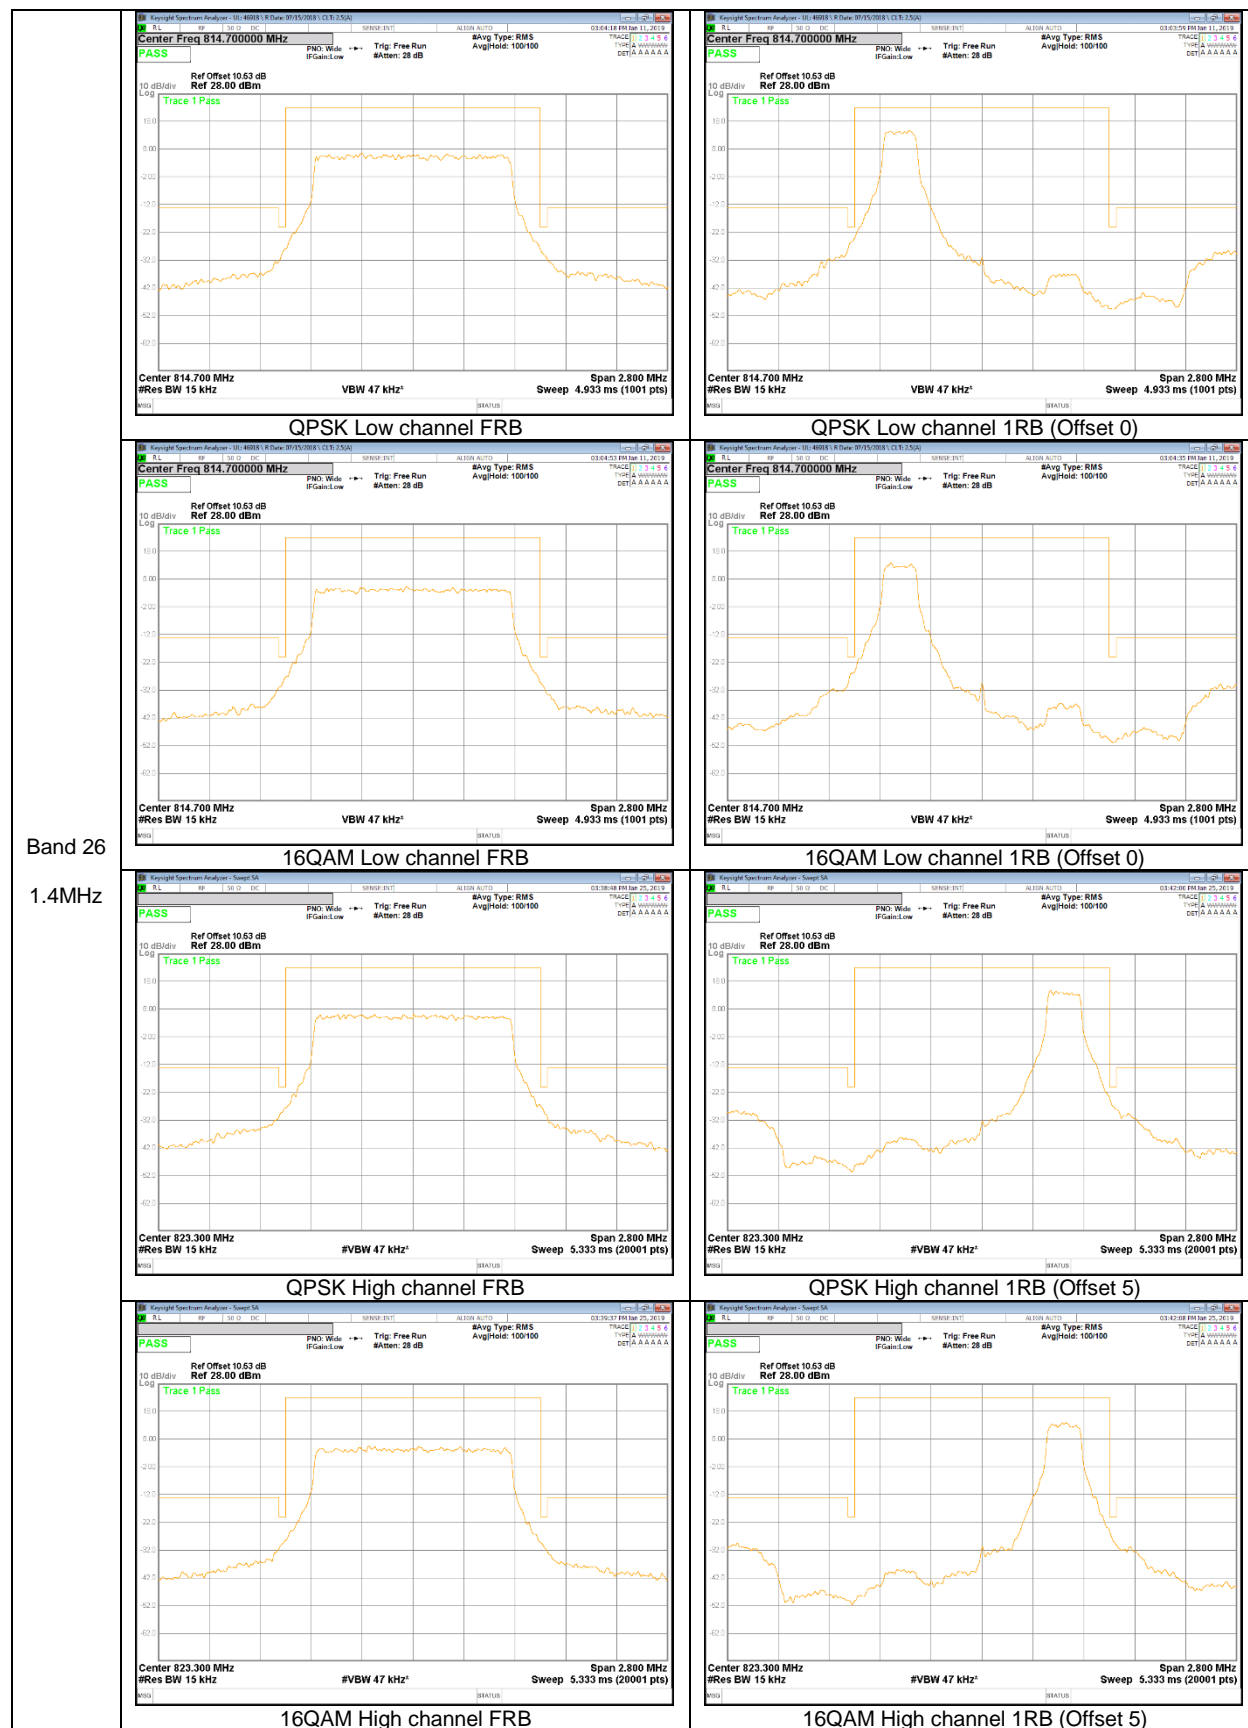

LTE Band 26

Band 26
15MHz

Band 26
5MHz

LTE Band 66

Band 66
20MHz

Band 66
15MHz

Band 66
 10MHz

Band 66
5MHz

9.2.2. EMISSION MASK RESULT

LTE Band 26

Band 26
 5MHz

Band 26
 3MHz

Band 26
 1.4MHz

LTE Band 41

Band 41
20MHz