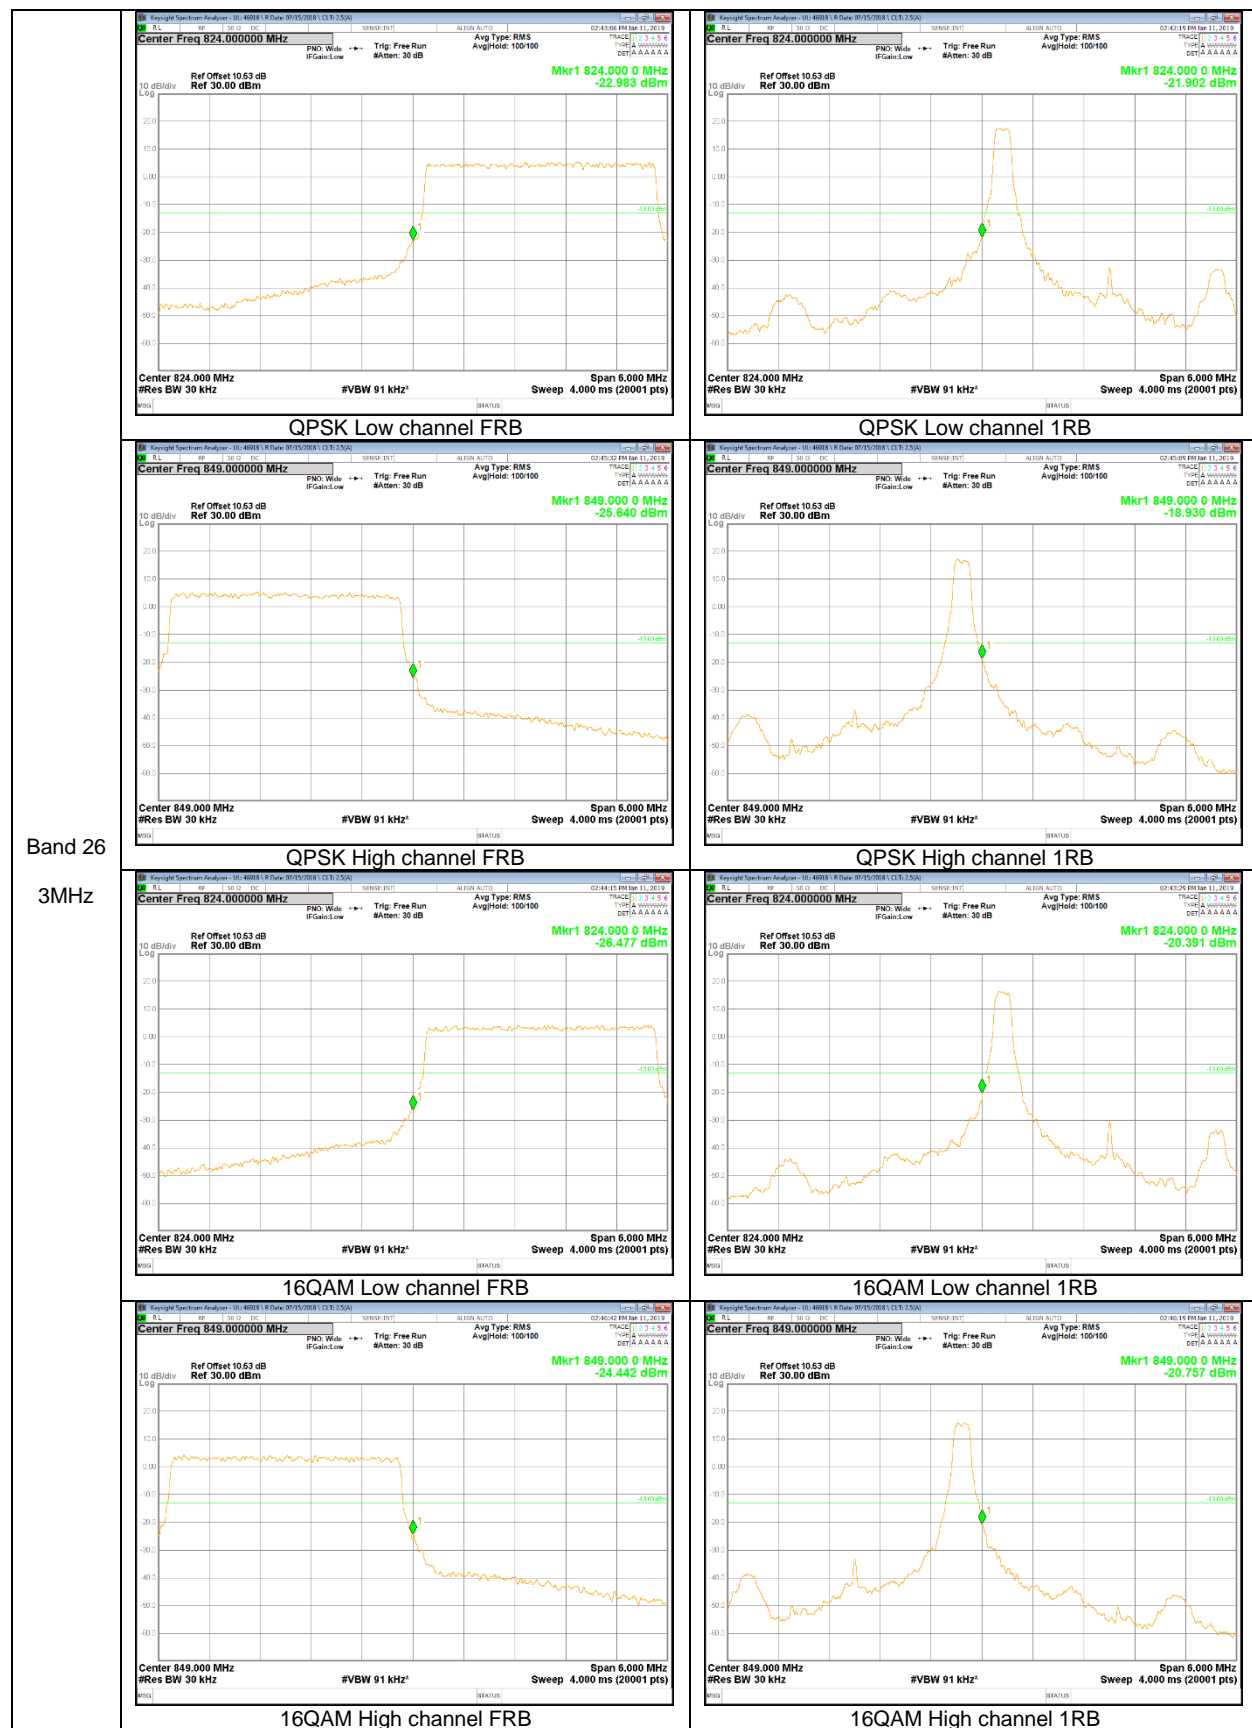

LTE Band 26

Band 26
15MHz

Band 26
5MHz

LTE Band 66

Band 66
20MHz

Band 66
15MHz

Band 66
 10MHz

Band 66
5MHz

9.2.2. EMISSION MASK RESULT

LTE Band 26

Band 26
 5MHz

Band 26
 3MHz

Band 26
 1.4MHz

LTE Band 41

Band 41
20MHz