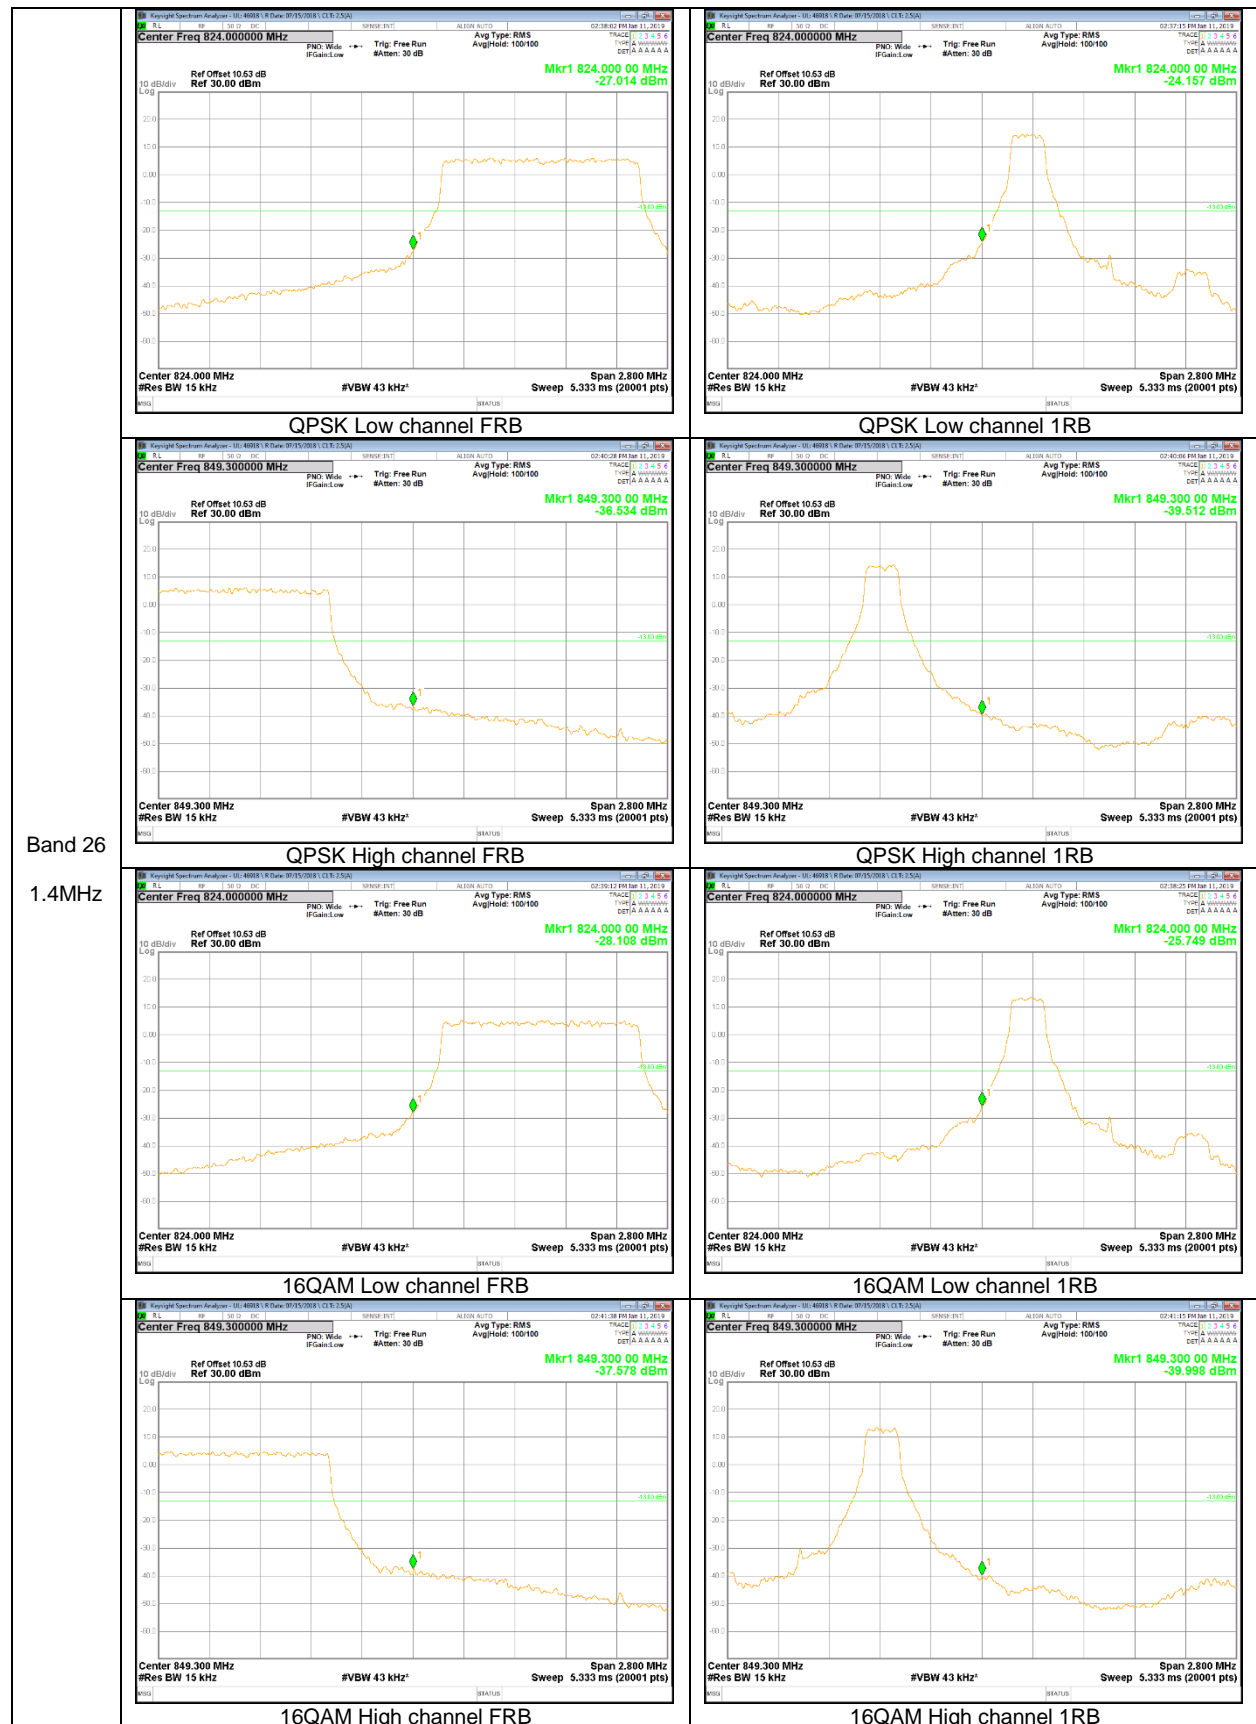

LTE Band 26

Band 26
15MHz

Band 26
5MHz

LTE Band 66

Band 66
20MHz

Band 66
15MHz

Band 66
 10MHz

Band 66
5MHz

9.2.2. EMISSION MASK RESULT

LTE Band 26

Band 26
 5MHz

Band 26
 3MHz

Band 26
 1.4MHz

LTE Band 41

Band 41
20MHz