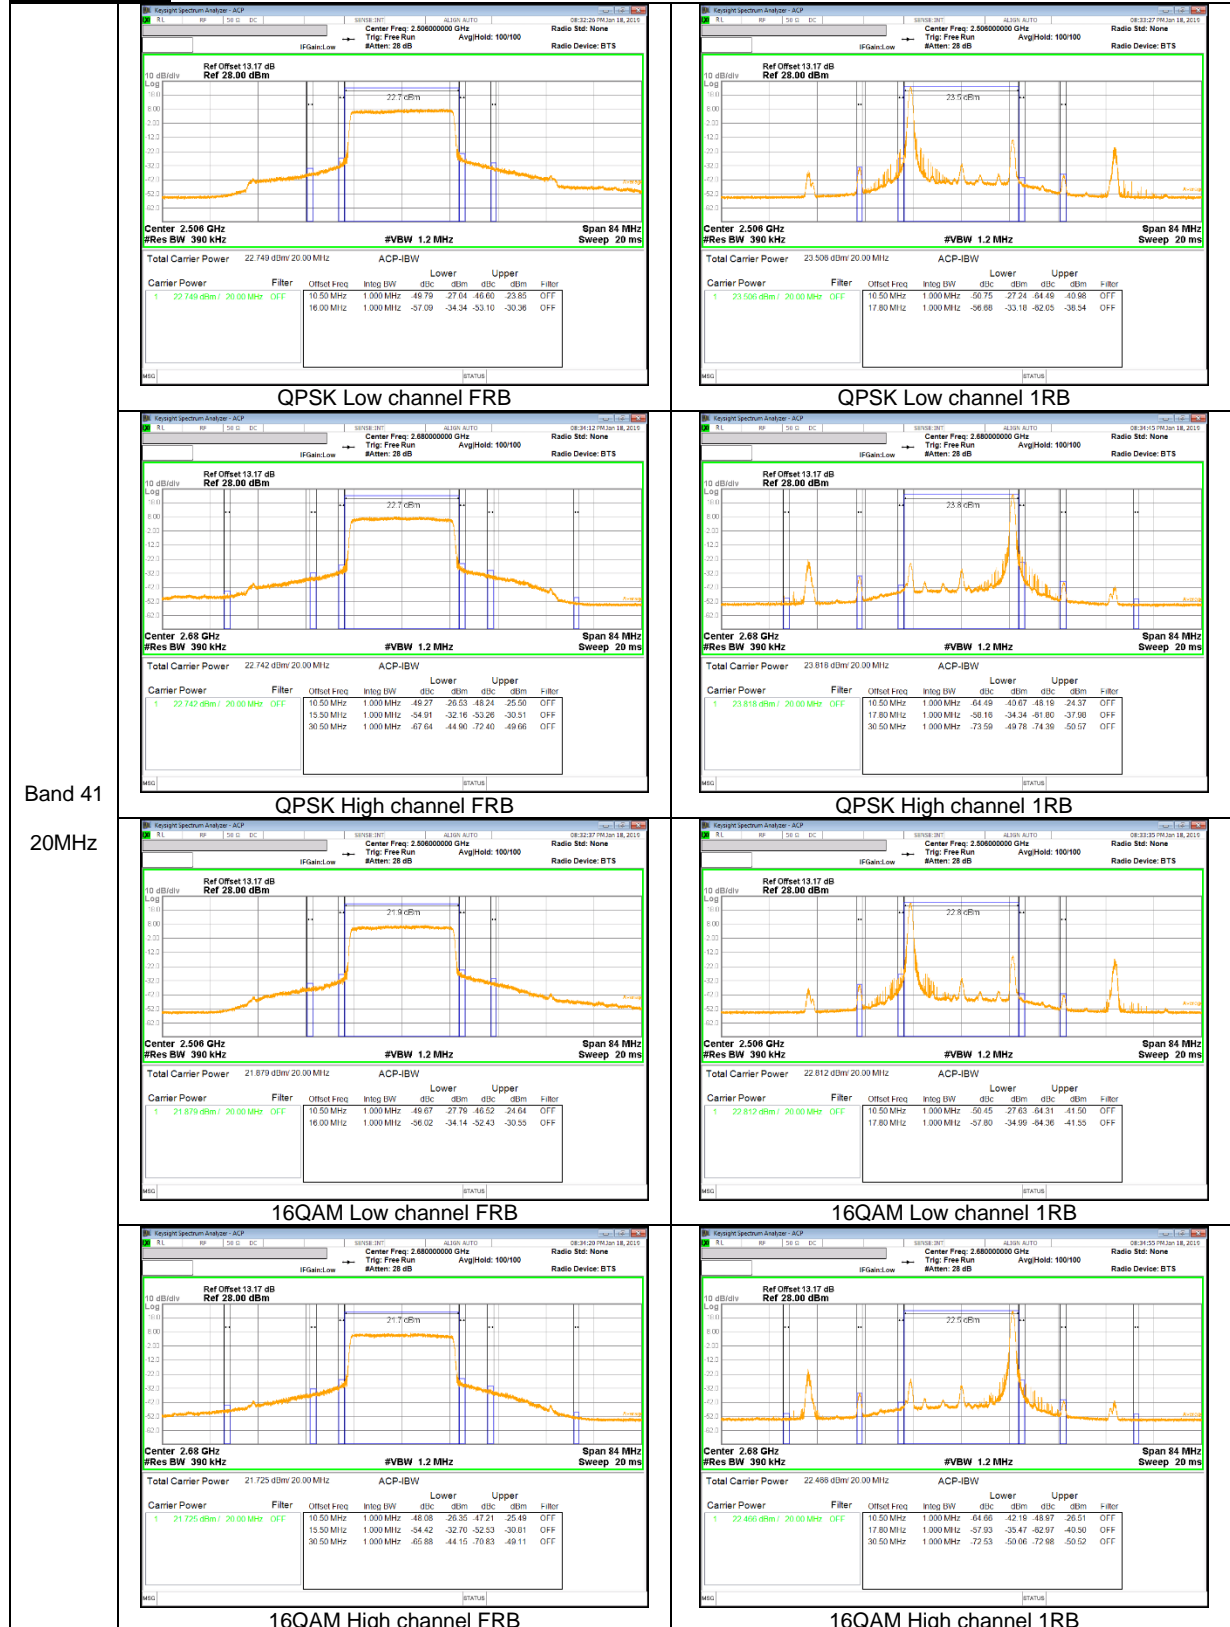

LTE Band 26

Band 26
15MHz

Band 26
5MHz

LTE Band 66

Band 66
20MHz

Band 66
15MHz

Band 66
 10MHz

Band 66
5MHz

9.2.2. EMISSION MASK RESULT

LTE Band 26

Band 26
 5MHz

Band 26
 3MHz

Band 26
 1.4MHz

LTE Band 41

Band 41
20MHz