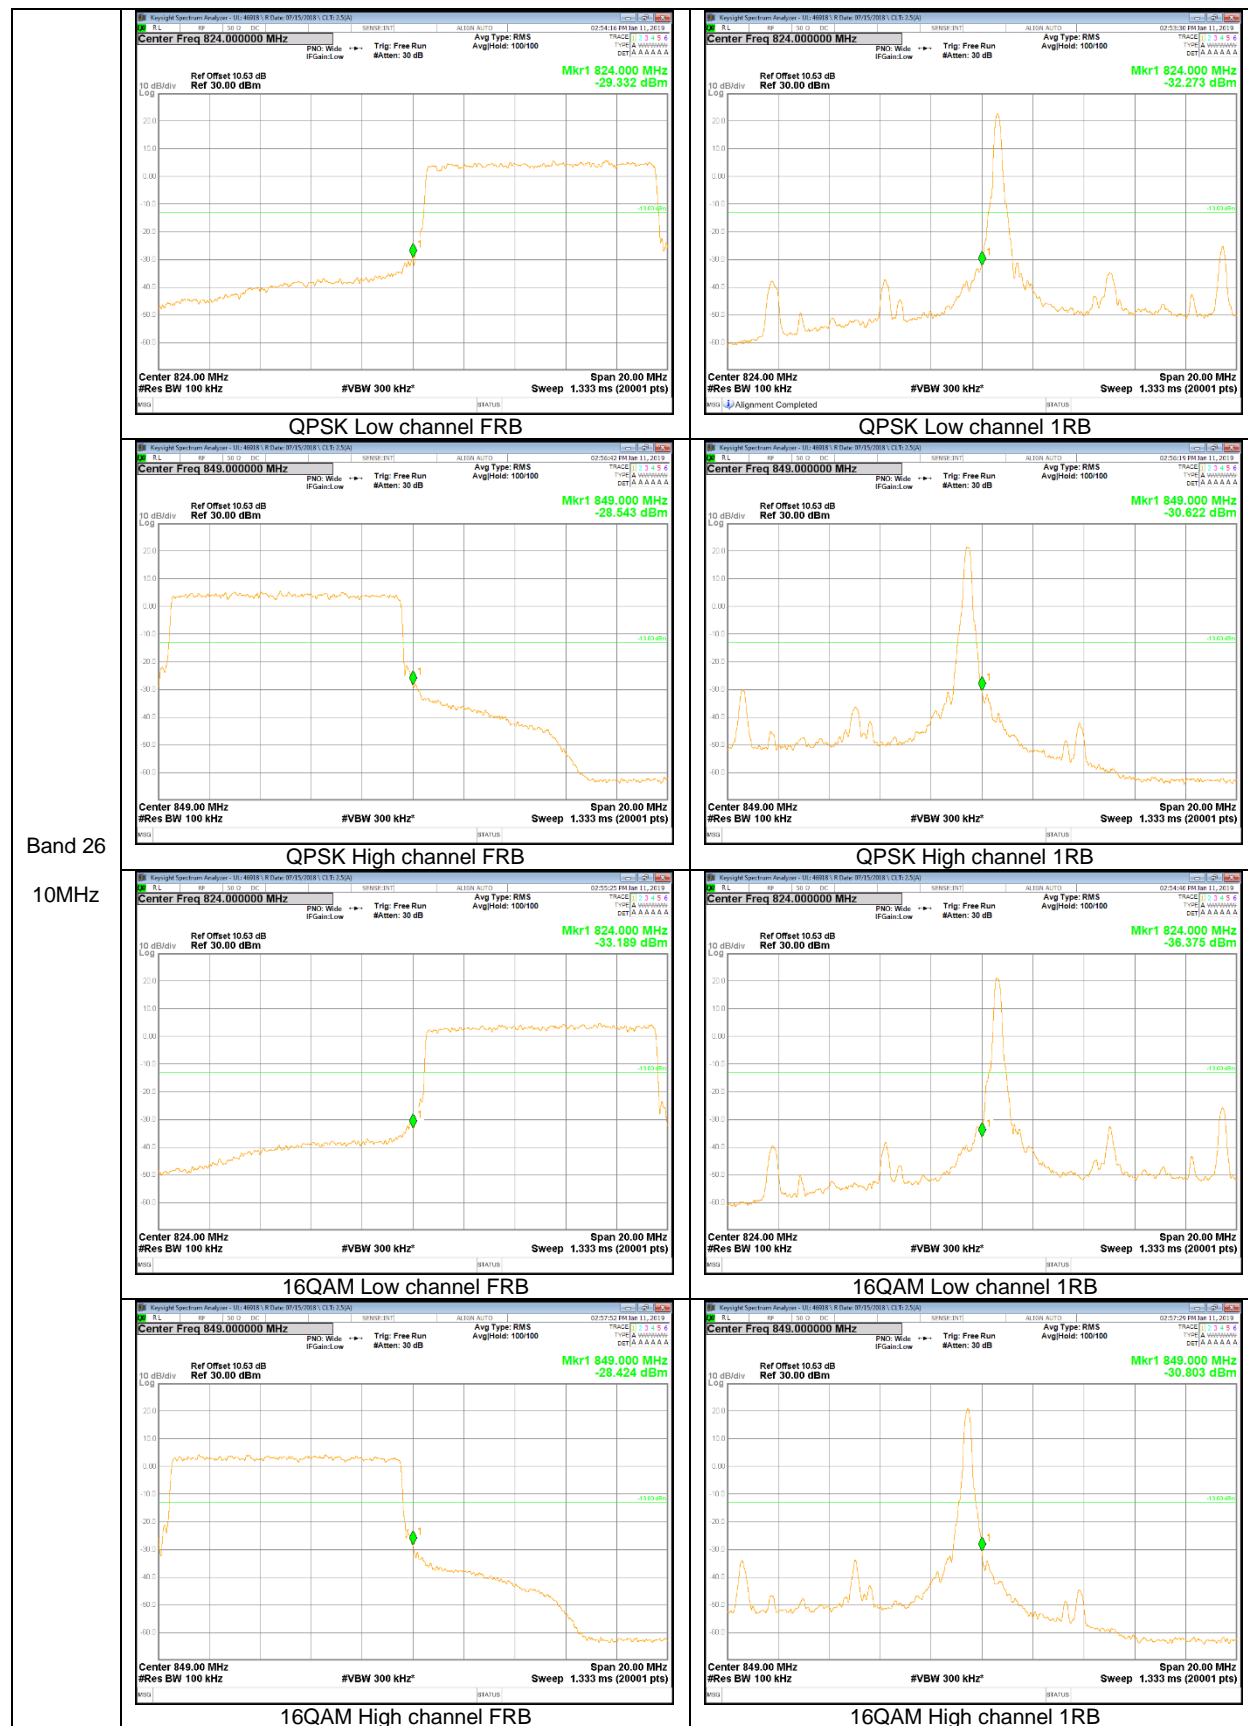

LTE Band 26

Band 26
15MHz

Band 26
5MHz

LTE Band 66

Band 66
20MHz

Band 66
15MHz

Band 66
 10MHz

Band 66
5MHz

9.2.2. EMISSION MASK RESULT

LTE Band 26

Band 26
 5MHz

Band 26
 3MHz

Band 26
 1.4MHz

LTE Band 41

Band 41
20MHz