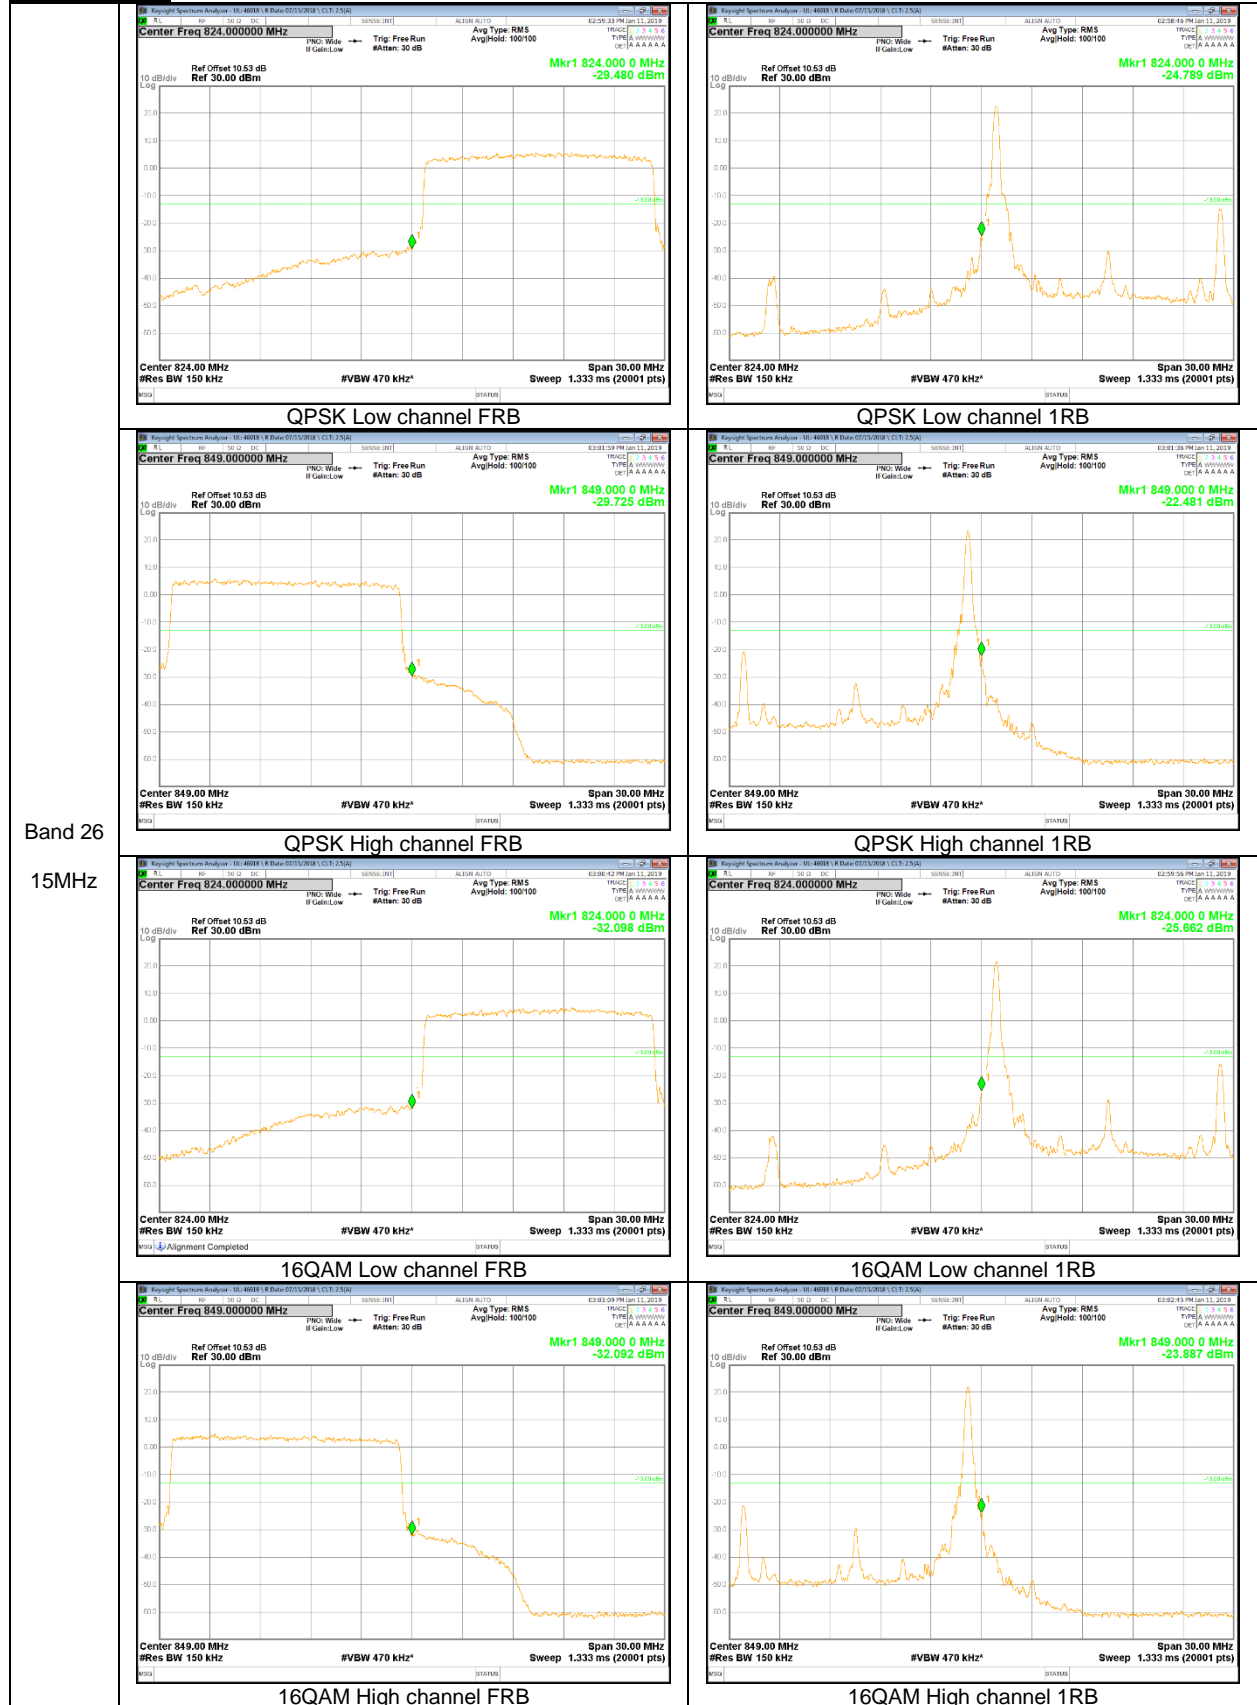

LTE Band 26

Band 26
15MHz

Band 26
5MHz

LTE Band 66

Band 66
20MHz

Band 66
15MHz

Band 66
 10MHz

Band 66
5MHz

9.2.2. EMISSION MASK RESULT

LTE Band 26

Band 26
 5MHz

Band 26
 3MHz

Band 26
 1.4MHz

LTE Band 41

Band 41
20MHz