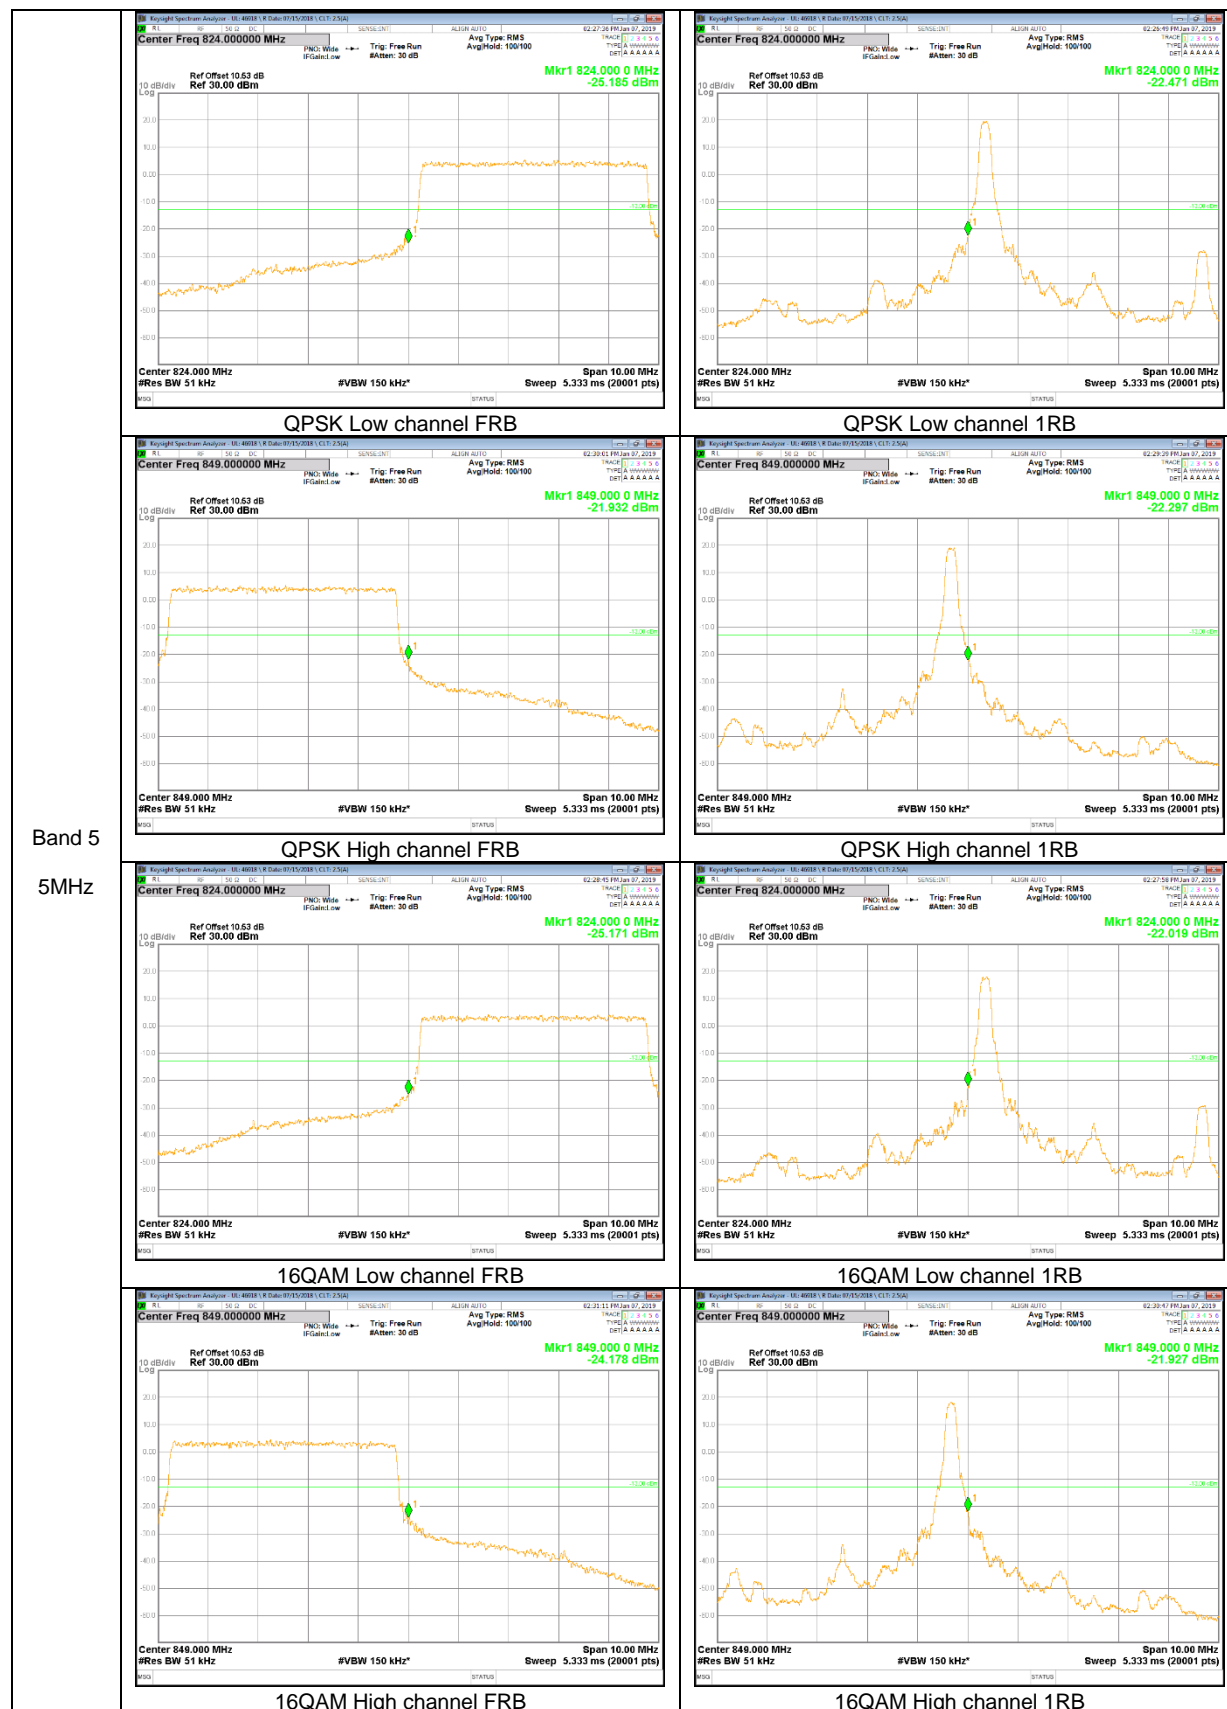

Band 2
15MHz

Band 2
10MHz

Band 2
5MHz

LTE Band 5

Band 5
10MHz

Band 5
5MHz

Band 5
 3MHz

Band 5
1.4MHz

LTE Band 12

Band 12
 10MHz

Band 12
 5MHz

Band 12
 3MHz

Band 12
 1.4MHz

LTE Band 13

Band 13
10MHz

Band 13
 5MHz