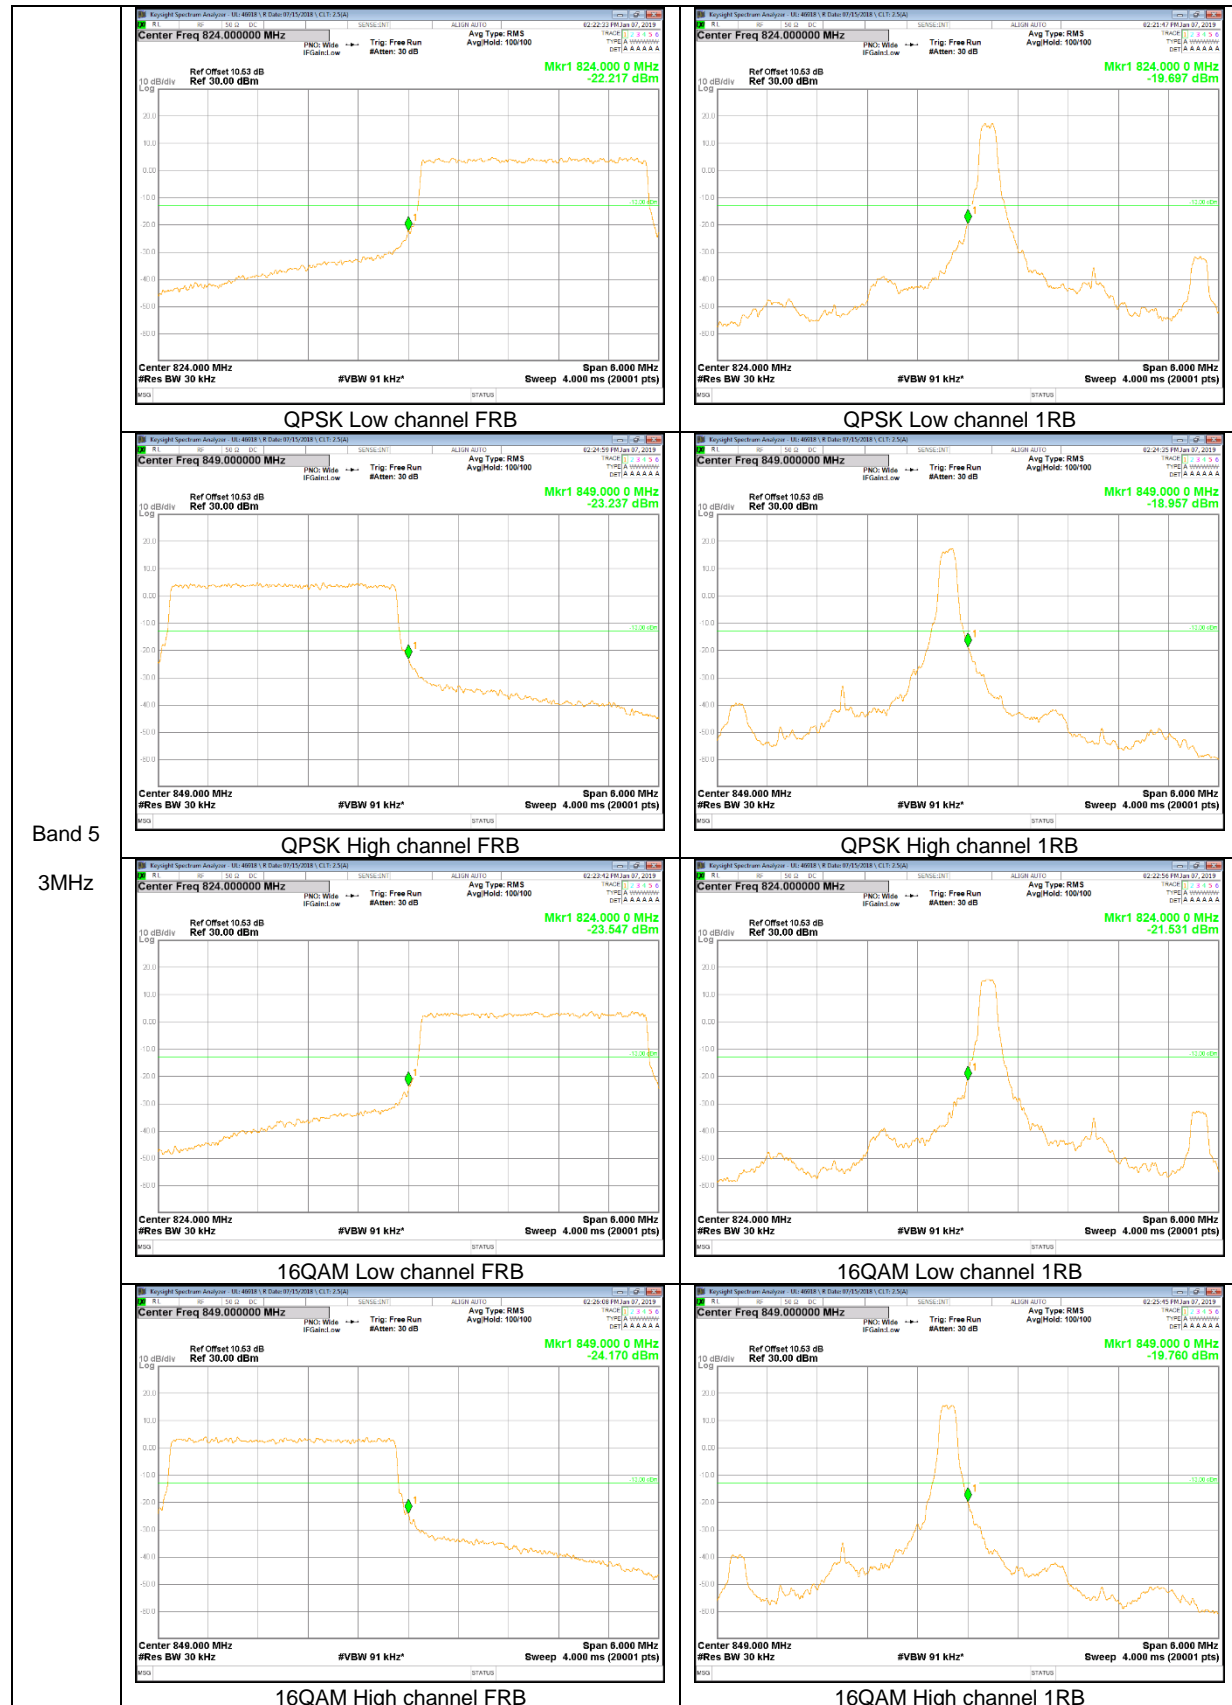

Band 2
15MHz

Band 2
10MHz

Band 2
5MHz

LTE Band 5

Band 5
10MHz

Band 5
5MHz

Band 5
 3MHz

Band 5
1.4MHz

LTE Band 12

Band 12
 10MHz

Band 12
 5MHz

Band 12
 3MHz

Band 12
 1.4MHz

LTE Band 13

Band 13
10MHz

Band 13
 5MHz