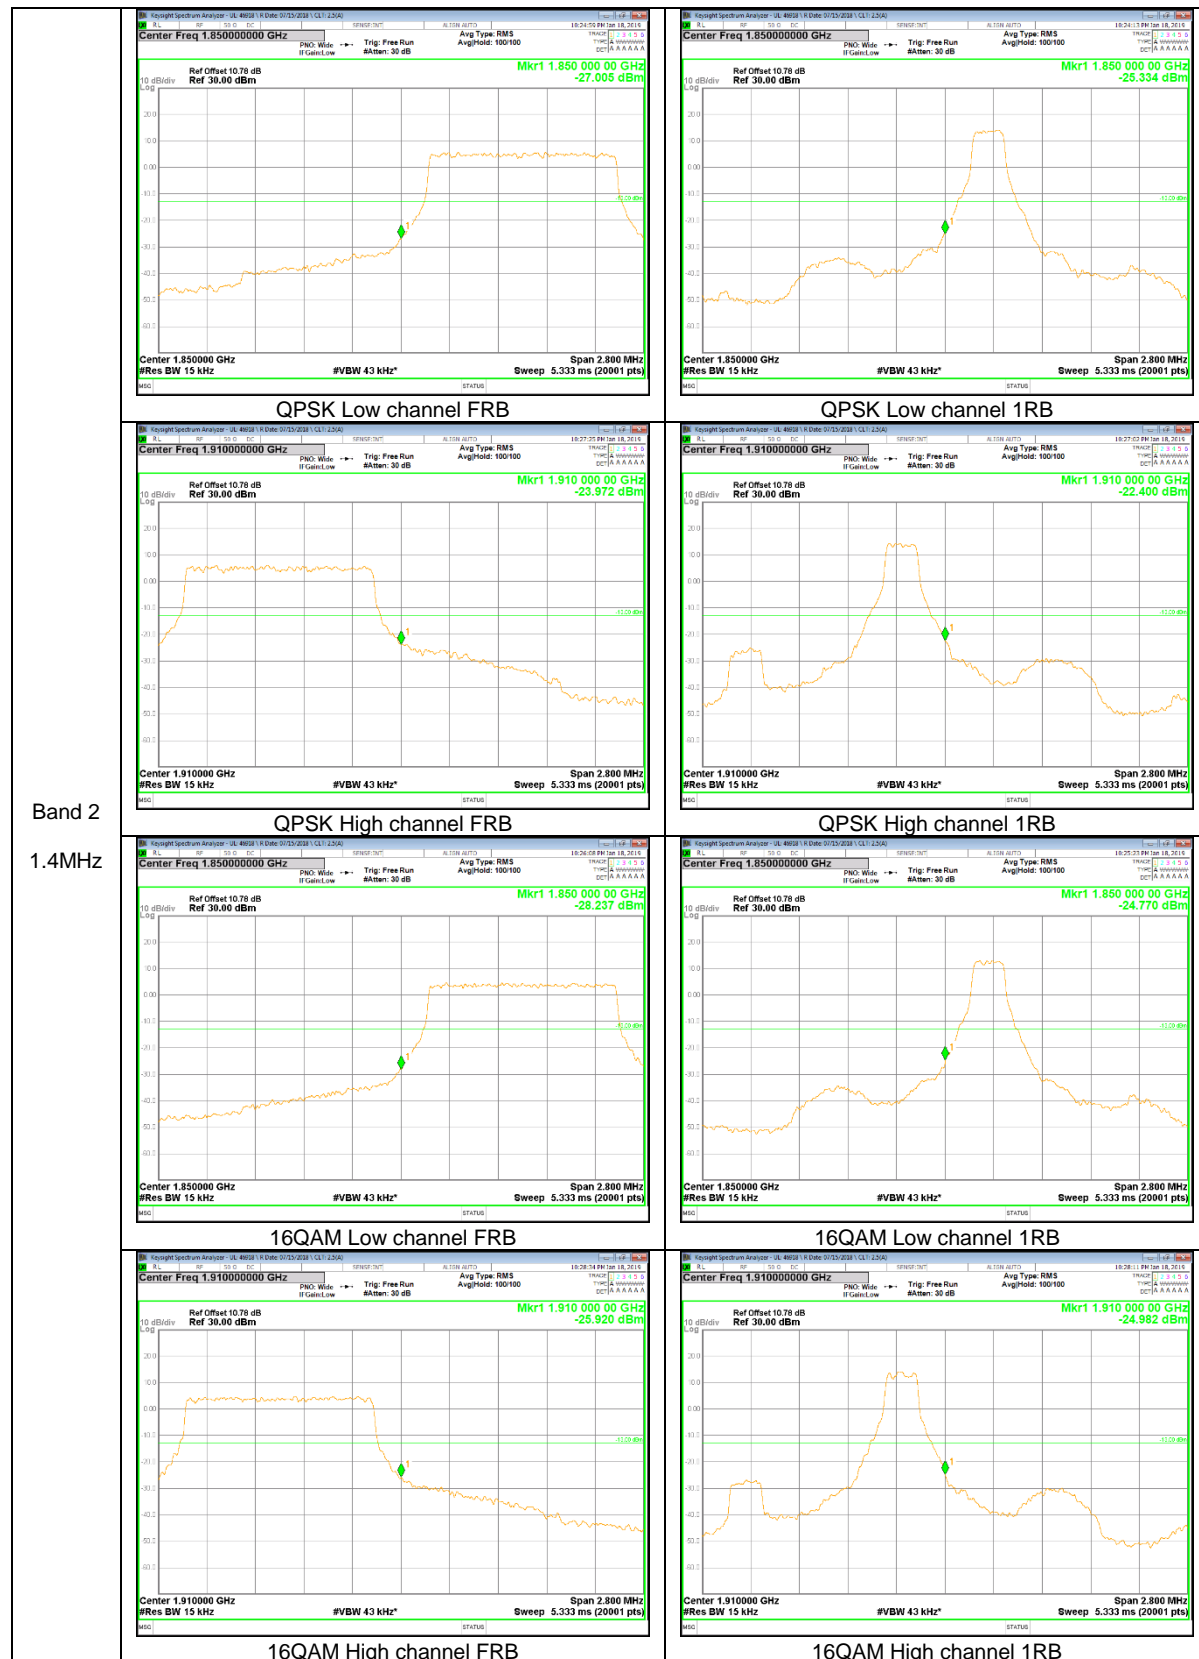

Band 2
15MHz

Band 2
10MHz

Band 2
5MHz

LTE Band 5

Band 5
10MHz

Band 5
5MHz

Band 5
 3MHz

Band 5
1.4MHz

LTE Band 12

Band 12
 10MHz

Band 12
 5MHz

Band 12
 3MHz

Band 12
 1.4MHz

LTE Band 13

Band 13
10MHz

Band 13
 5MHz