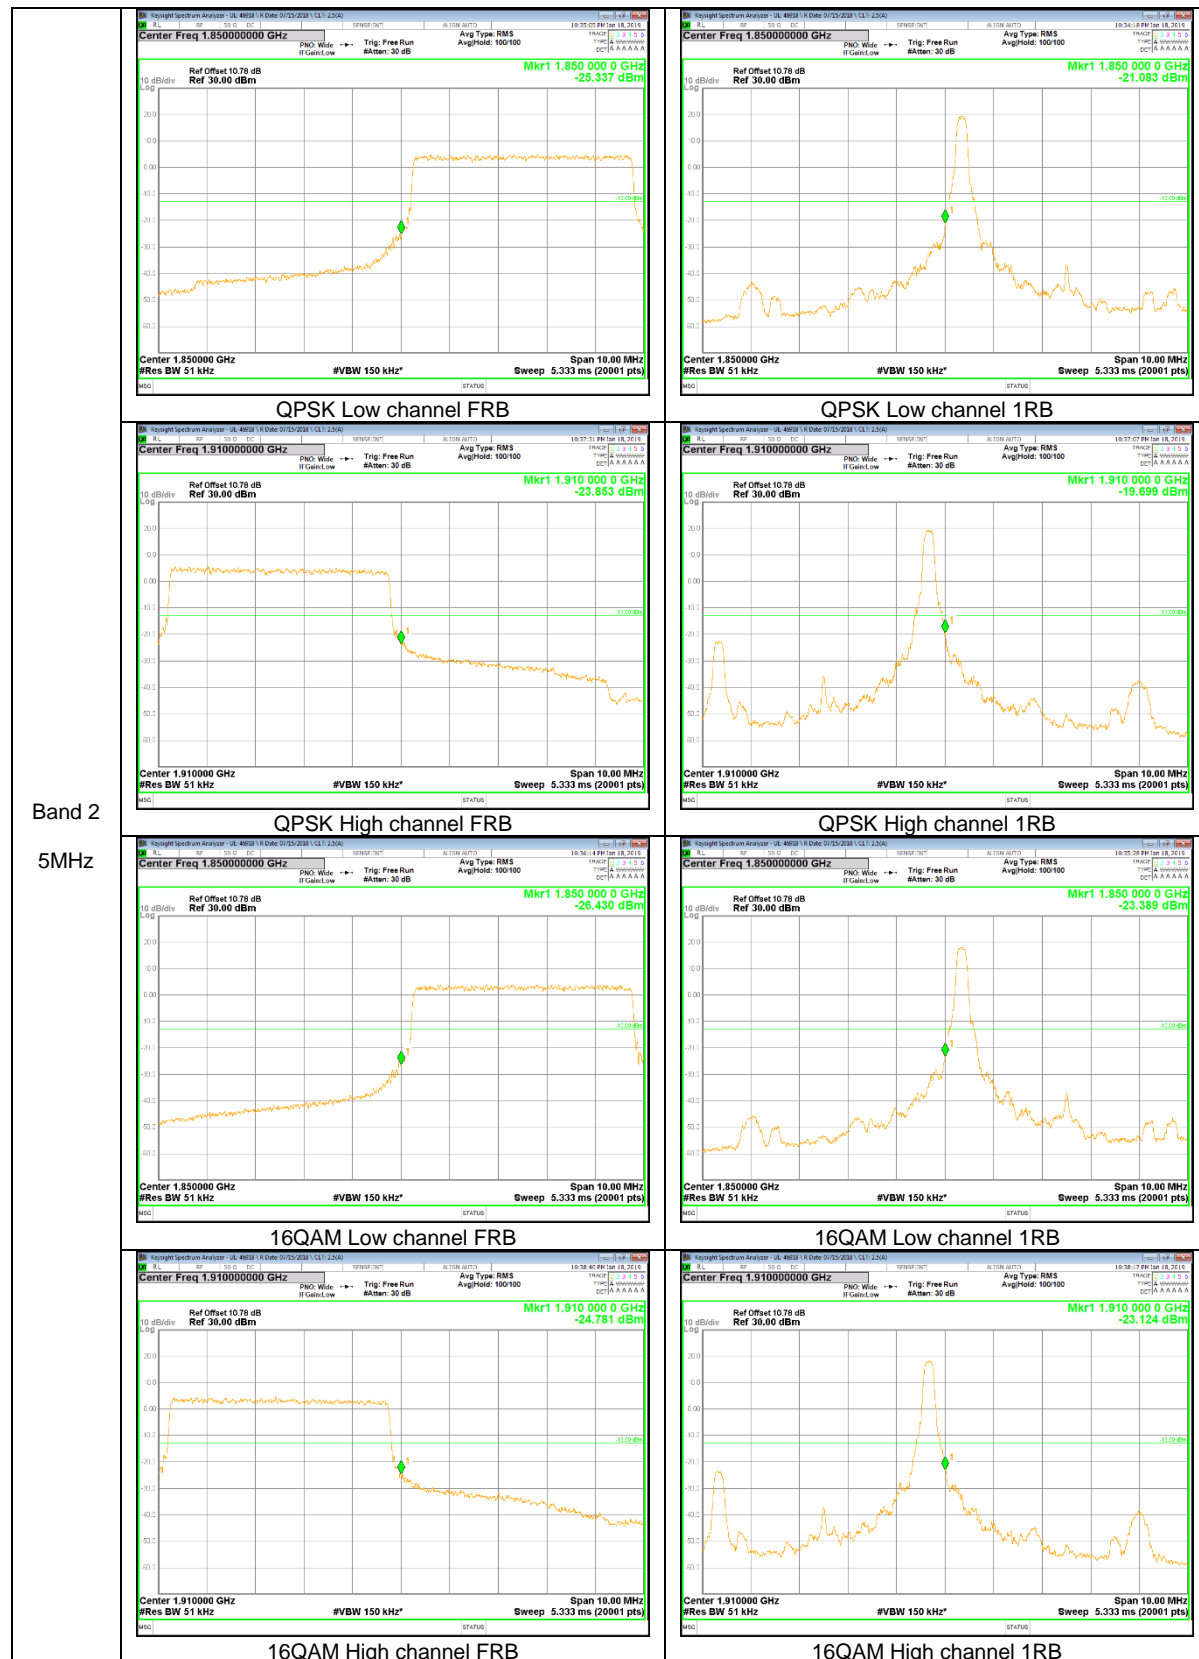

Band 2
15MHz

Band 2
10MHz

Band 2
5MHz

LTE Band 5

Band 5
10MHz

Band 5
5MHz

Band 5
 3MHz

Band 5
1.4MHz

LTE Band 12

Band 12
 10MHz

Band 12
 5MHz

Band 12
 3MHz

Band 12
 1.4MHz

LTE Band 13

Band 13
10MHz

Band 13
 5MHz