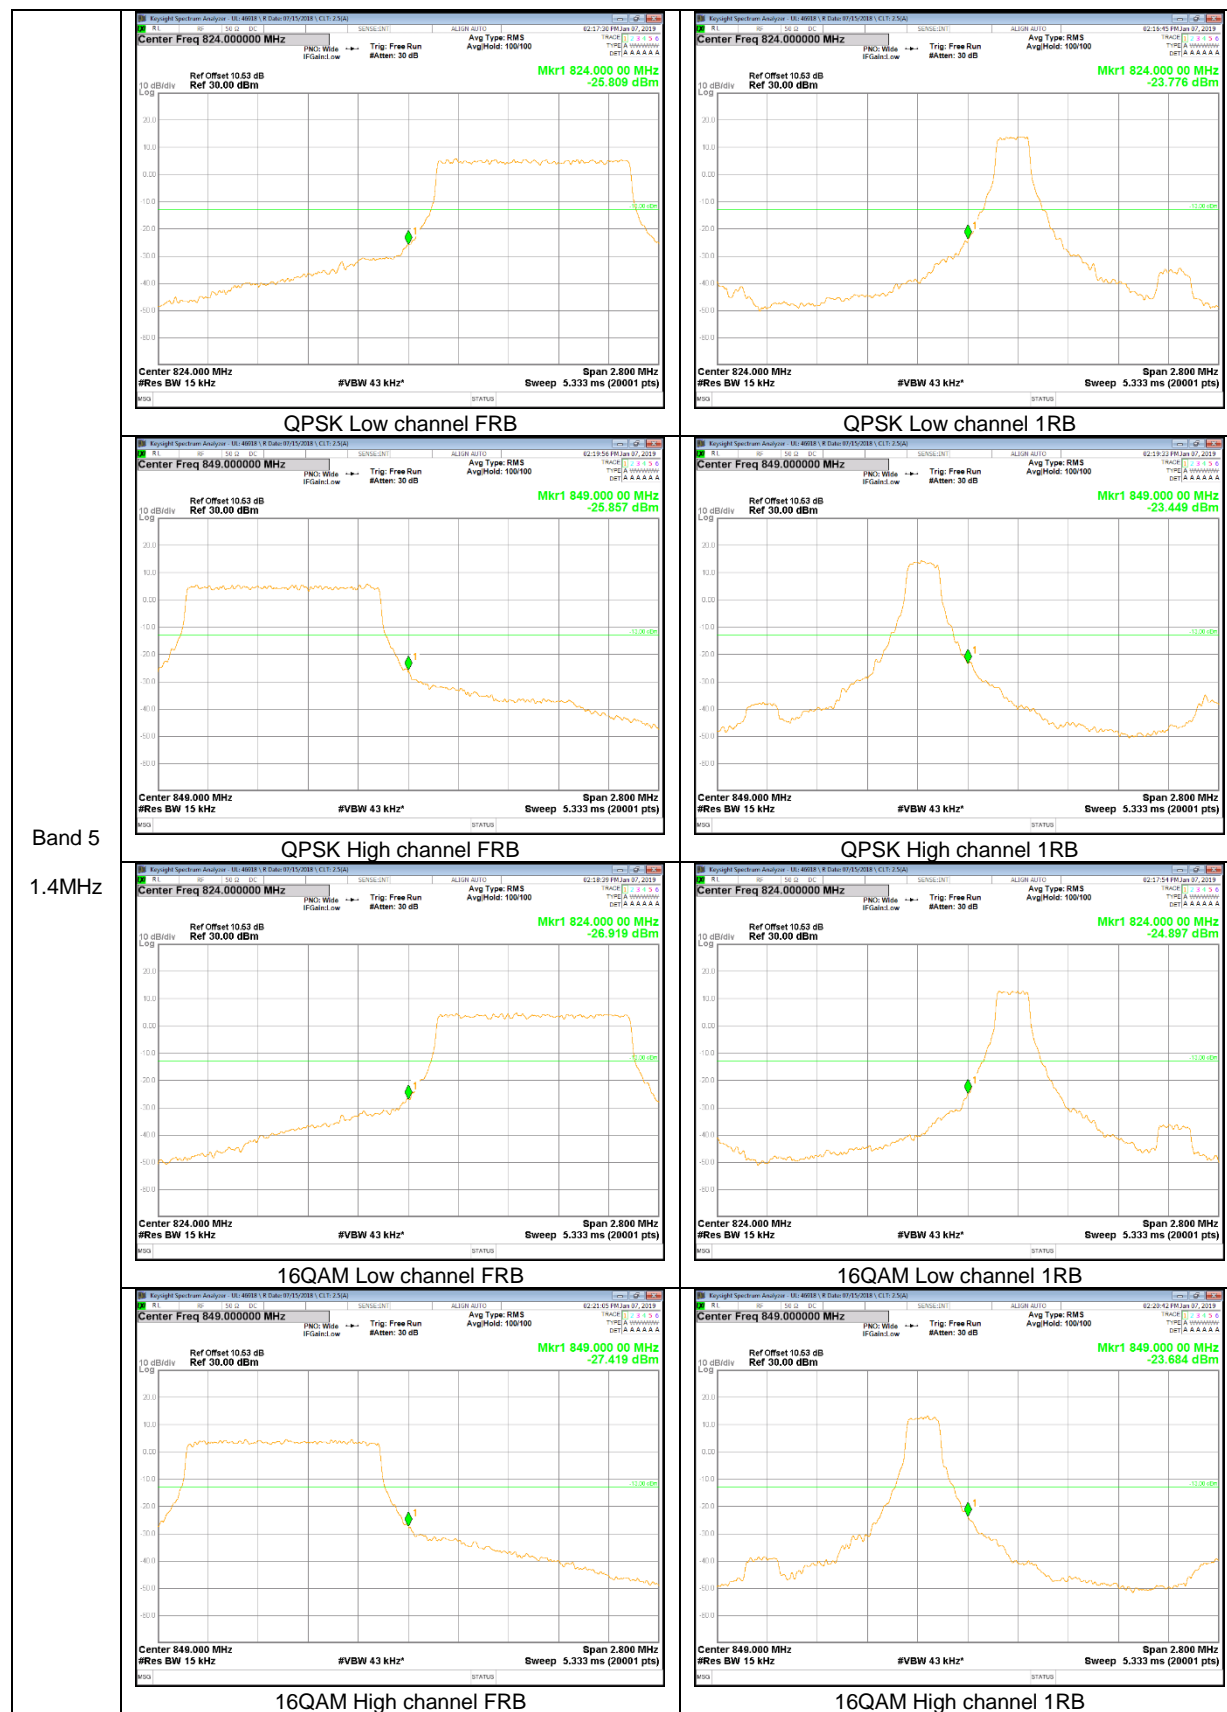

Band 2
15MHz

Band 2
10MHz

Band 2
5MHz

LTE Band 5

Band 5
10MHz

Band 5
5MHz

Band 5
 3MHz

Band 5
1.4MHz

LTE Band 12

Band 12
 10MHz

Band 12
 5MHz

Band 12
 3MHz

Band 12
 1.4MHz

LTE Band 13

Band 13
10MHz

Band 13
 5MHz