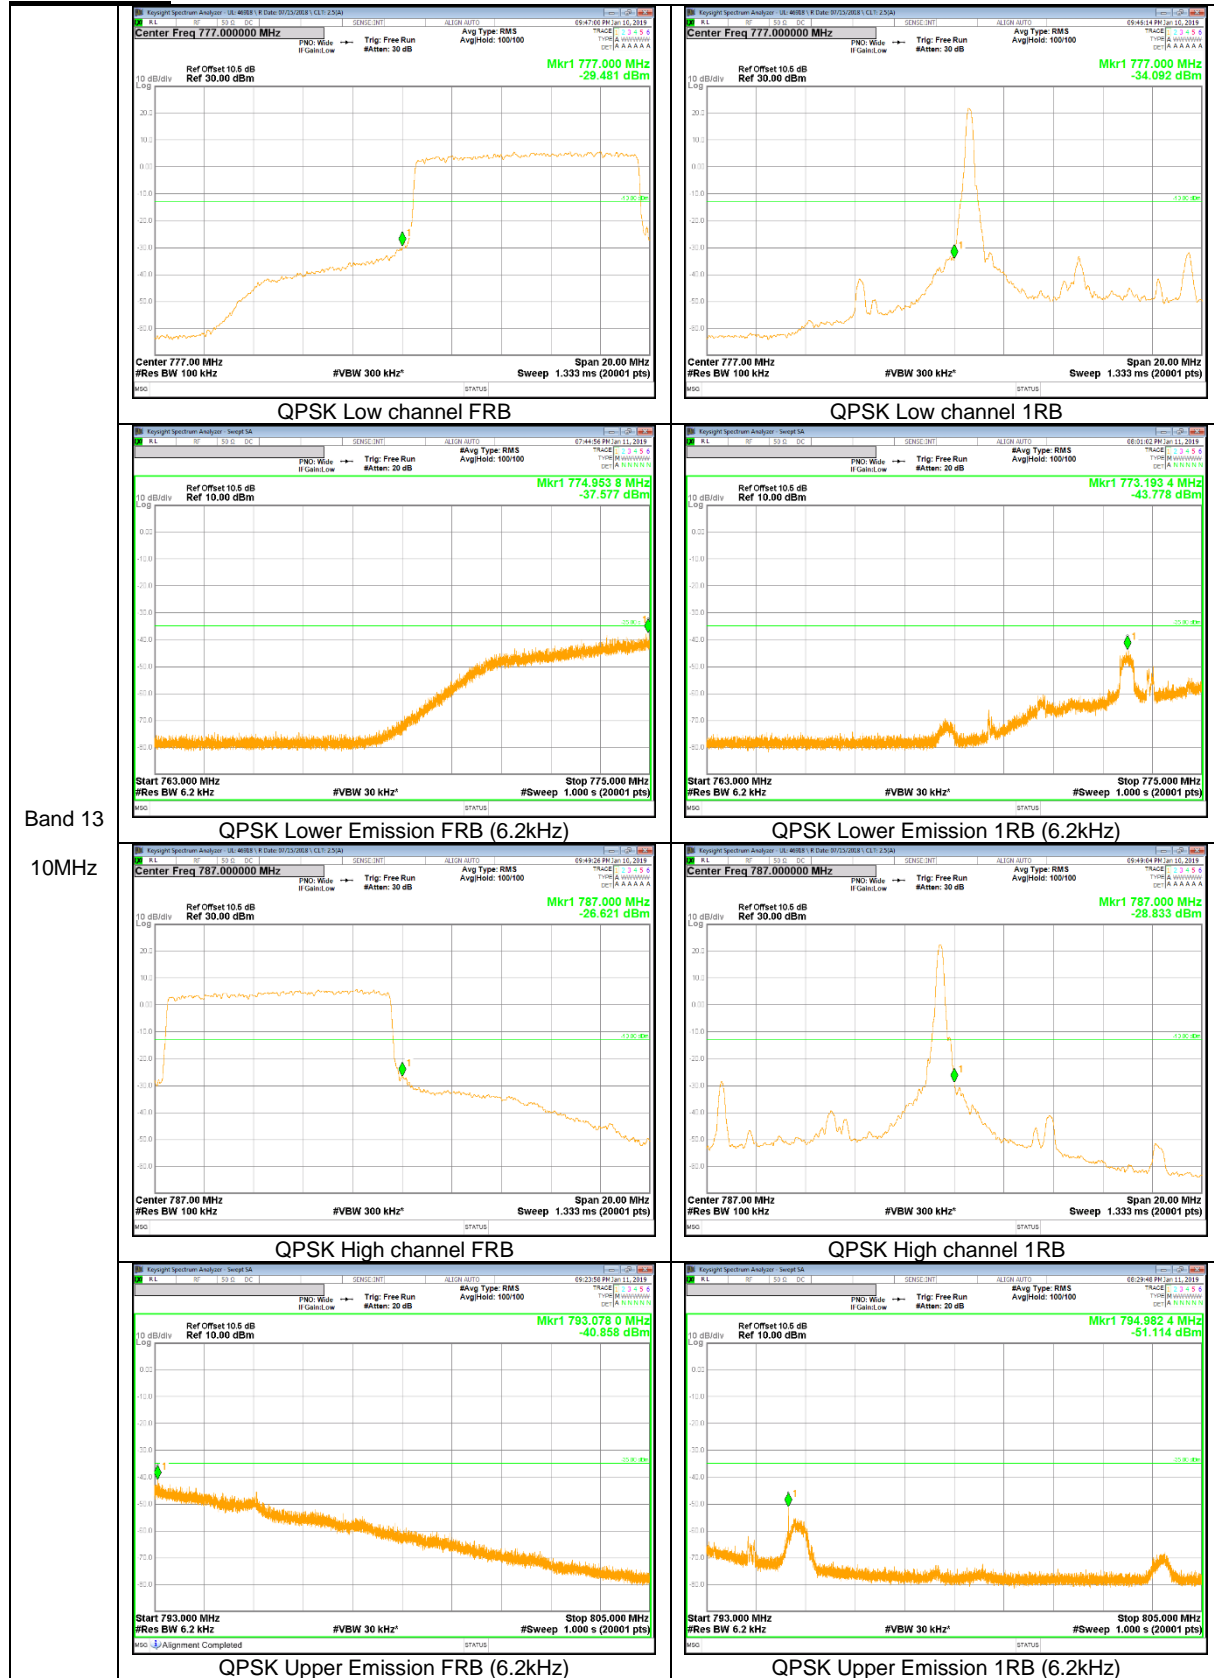

Band 2
15MHz

Band 2
10MHz

Band 2
5MHz

LTE Band 5

Band 5
10MHz

Band 5
5MHz

Band 5
 3MHz

Band 5
1.4MHz

LTE Band 12

Band 12
 10MHz

Band 12
 5MHz

Band 12
 3MHz

Band 12
 1.4MHz

LTE Band 13

Band 13
10MHz

Band 13
 5MHz