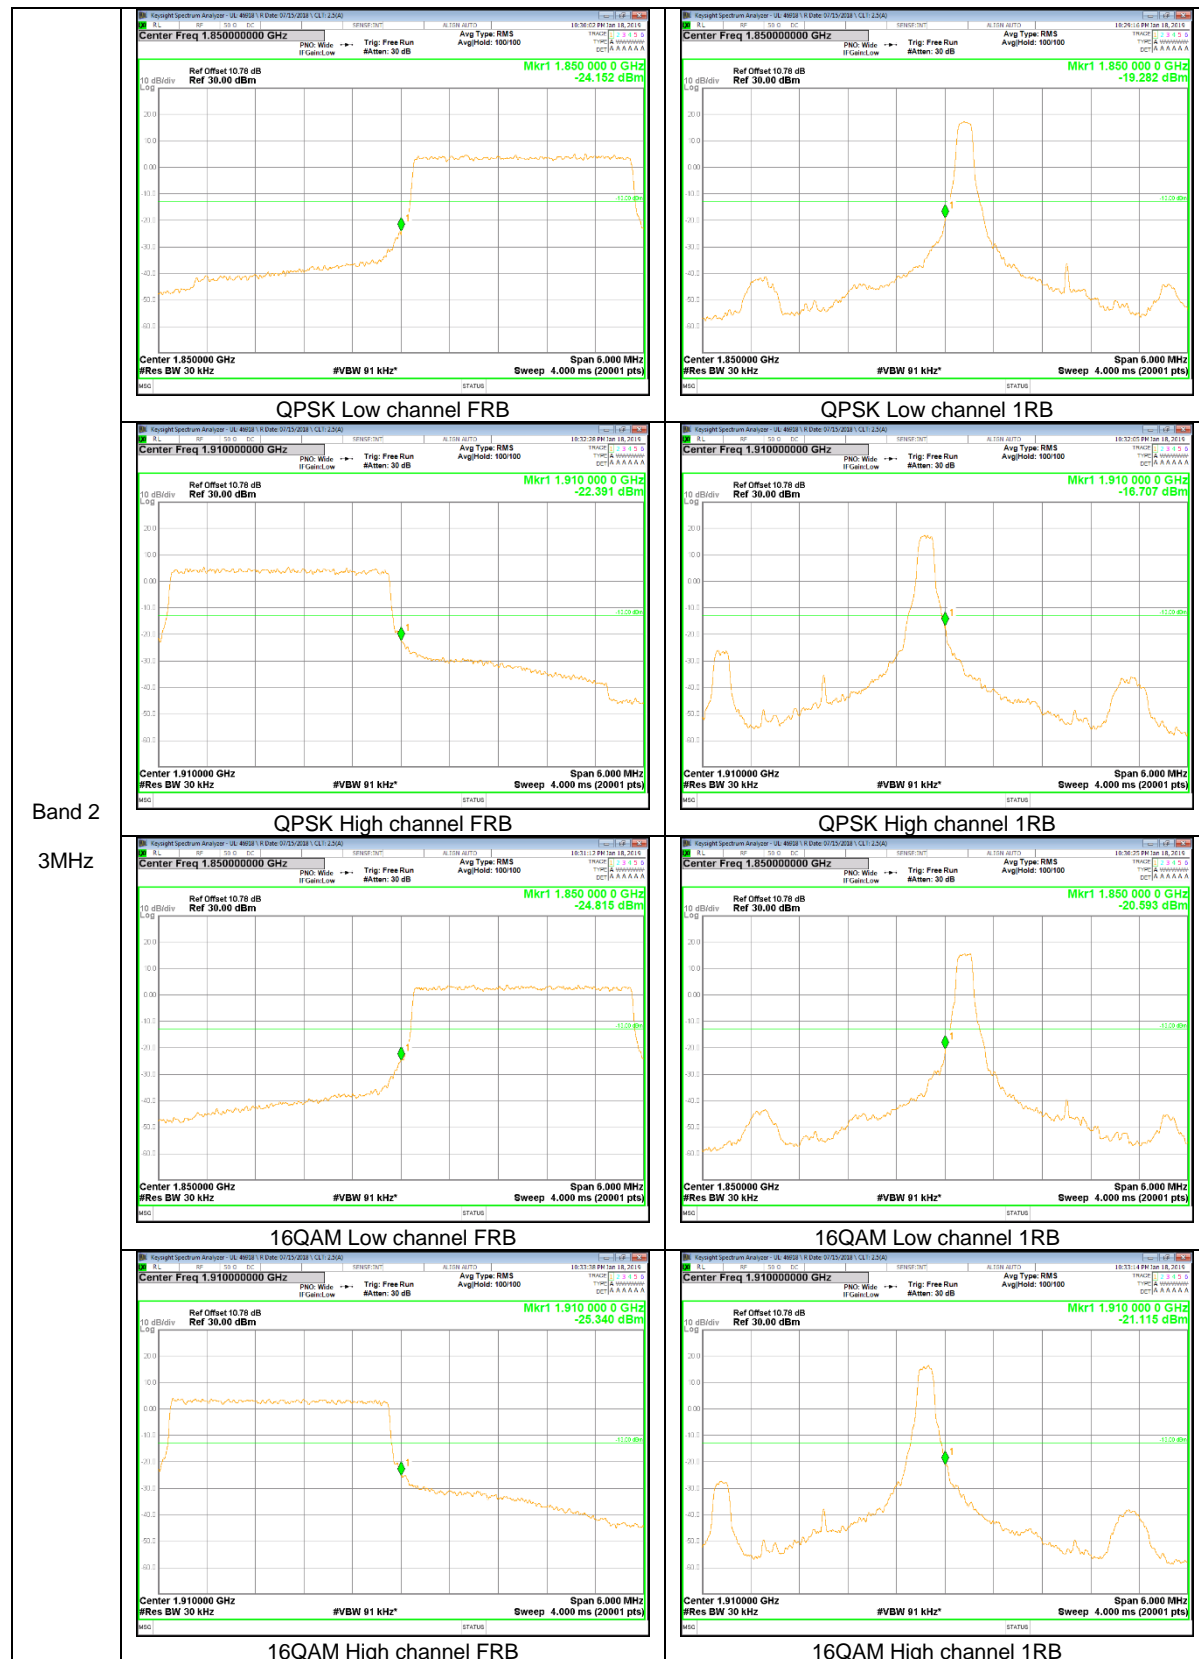

Band 2
15MHz

Band 2
10MHz

Band 2
5MHz

LTE Band 5

Band 5
10MHz

Band 5
5MHz

Band 5
 3MHz

Band 5
1.4MHz

LTE Band 12

Band 12
 10MHz

Band 12
 5MHz

Band 12
 3MHz

Band 12
 1.4MHz

LTE Band 13

Band 13
10MHz

Band 13
 5MHz