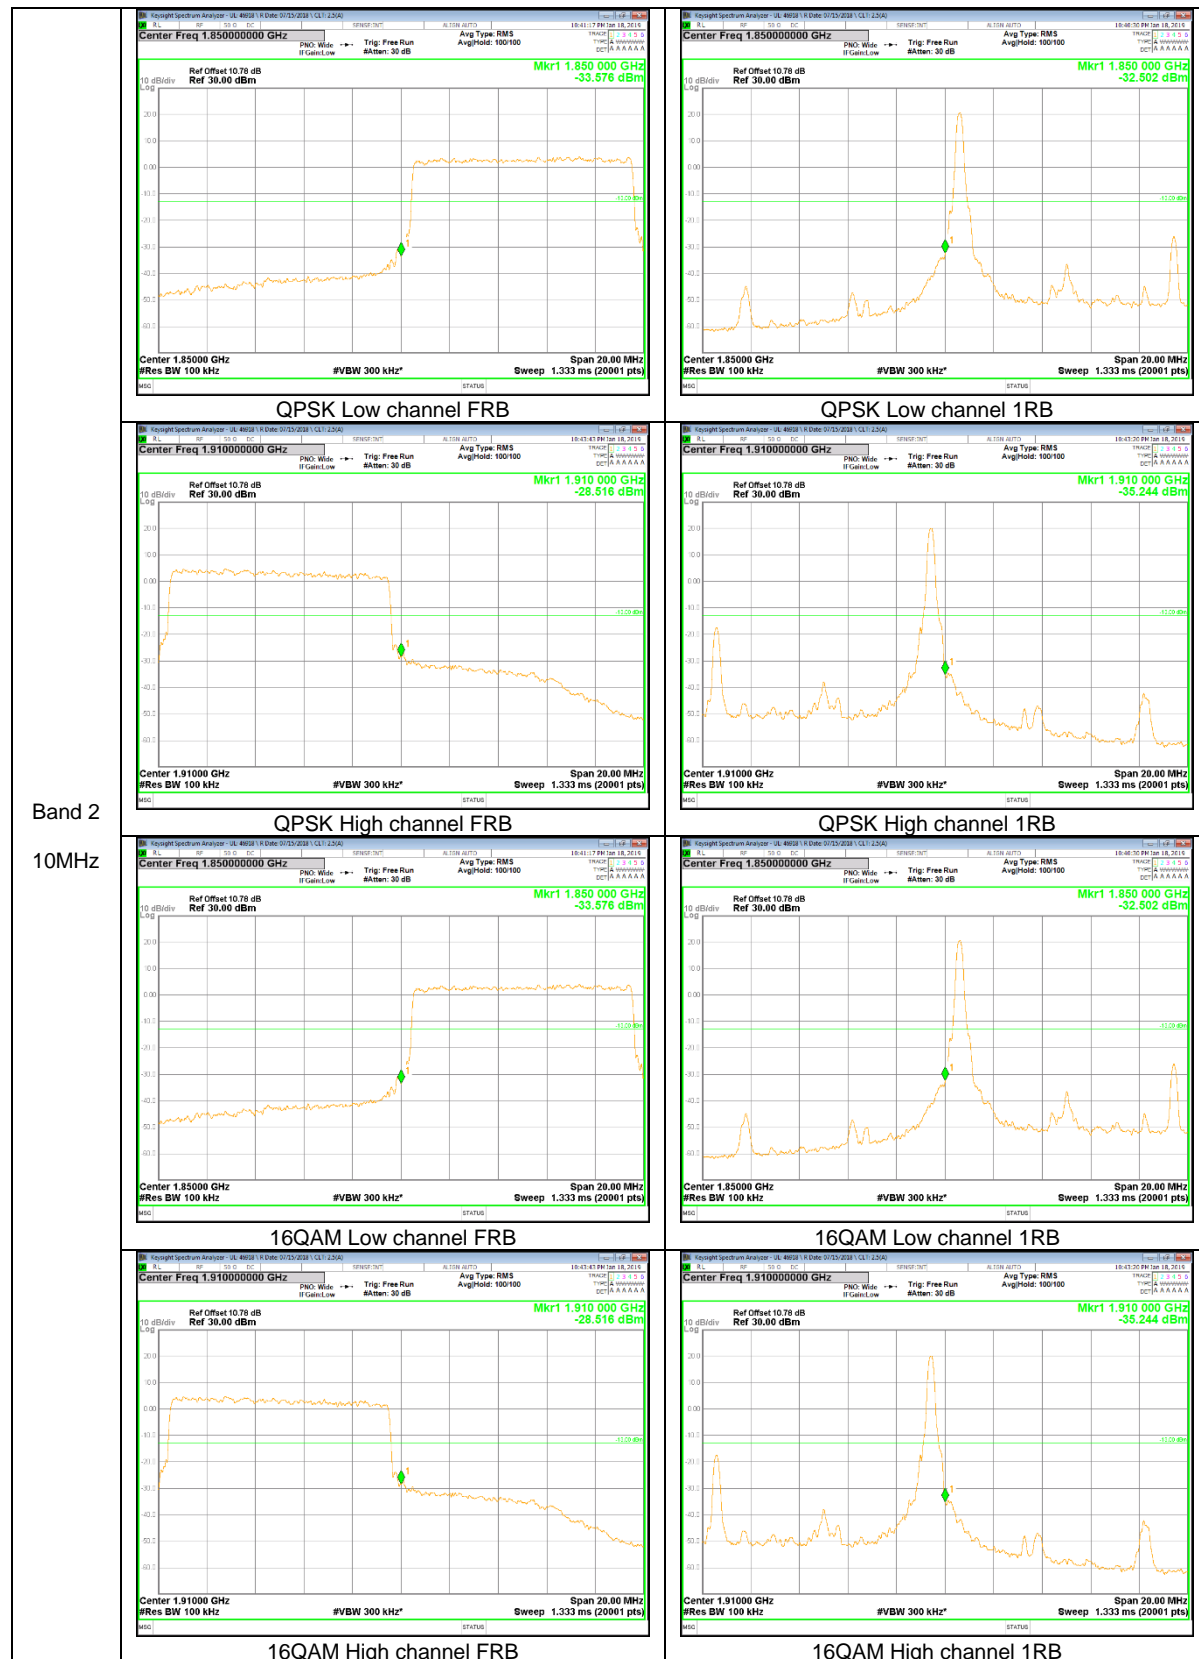

Band 2
15MHz

Band 2
10MHz

Band 2
5MHz

LTE Band 5

Band 5
10MHz

Band 5
5MHz

Band 5
 3MHz

Band 5
1.4MHz

LTE Band 12

Band 12
 10MHz

Band 12
 5MHz

Band 12
 3MHz

Band 12
 1.4MHz

LTE Band 13

Band 13
10MHz

Band 13
 5MHz