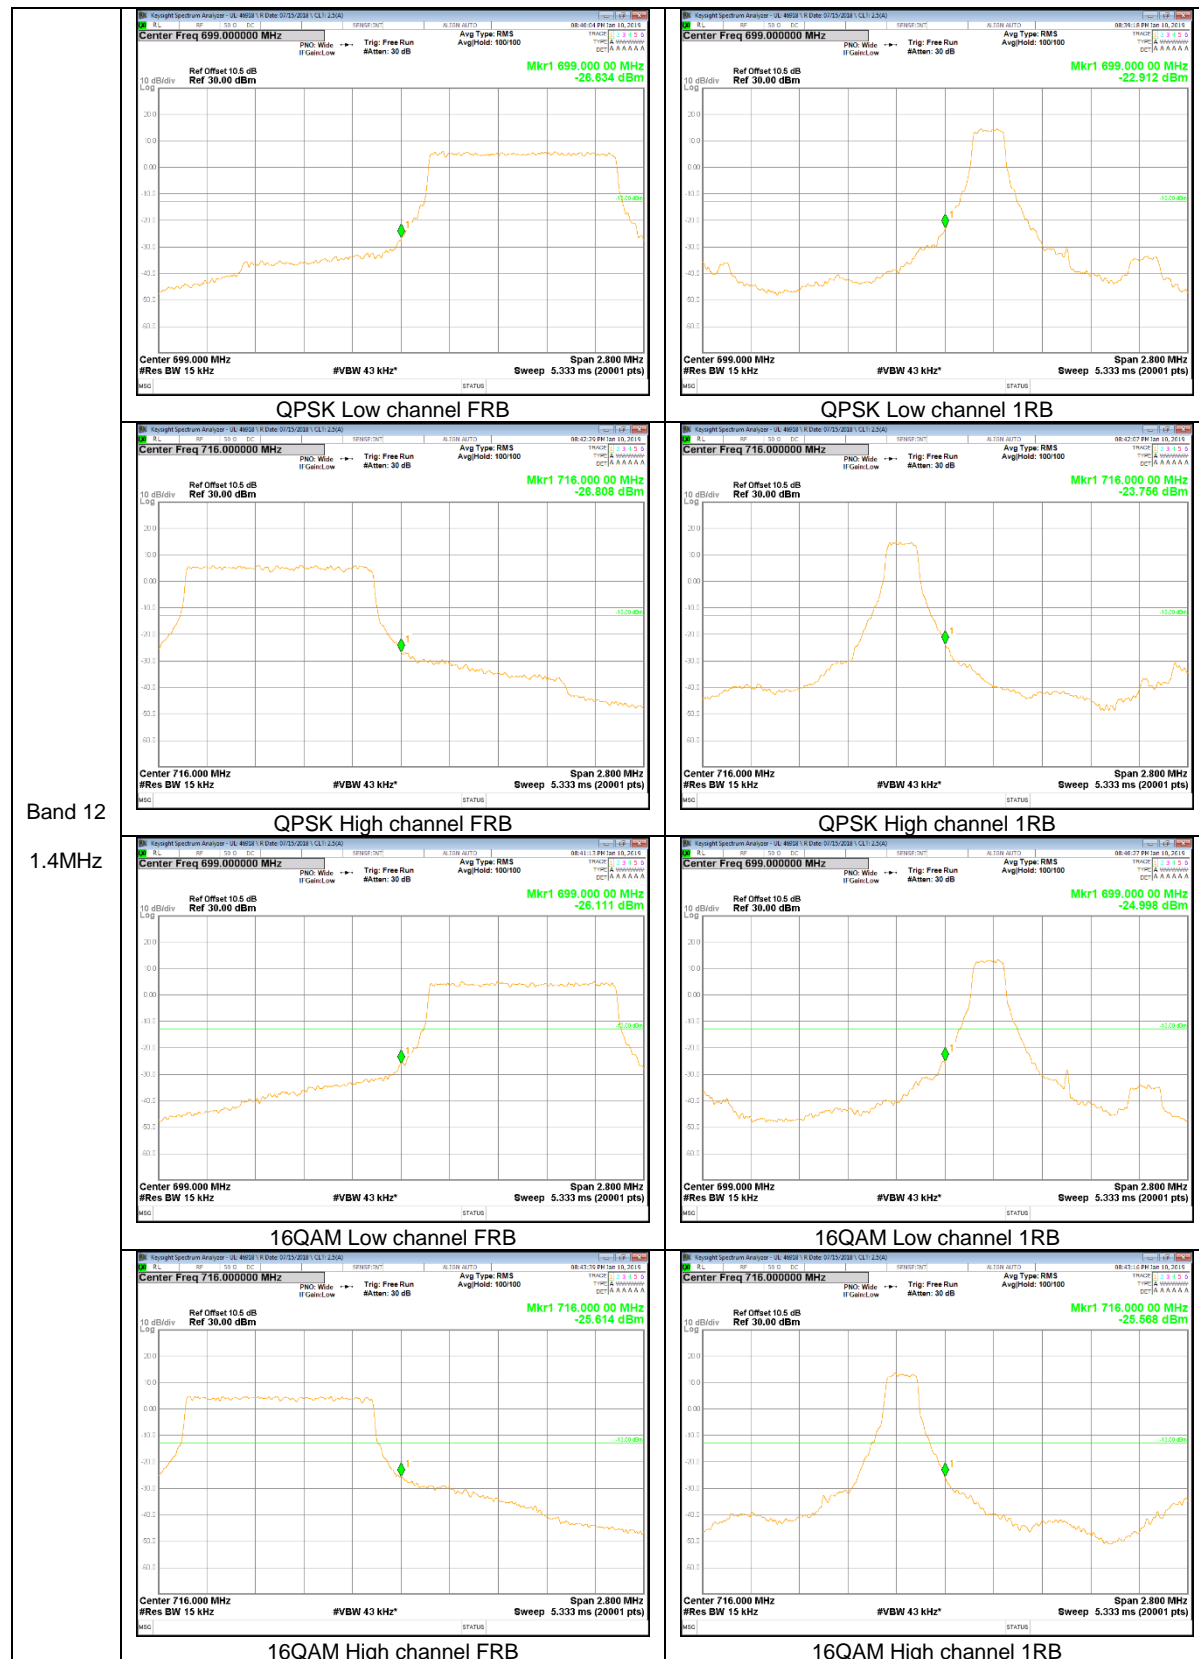

Band 2
15MHz

Band 2
10MHz

Band 2
5MHz

LTE Band 5

Band 5
10MHz

Band 5
5MHz

Band 5
 3MHz

Band 5
1.4MHz

LTE Band 12

Band 12
 10MHz

Band 12
 5MHz

Band 12
 3MHz

Band 12
 1.4MHz

LTE Band 13

Band 13
10MHz

Band 13
 5MHz