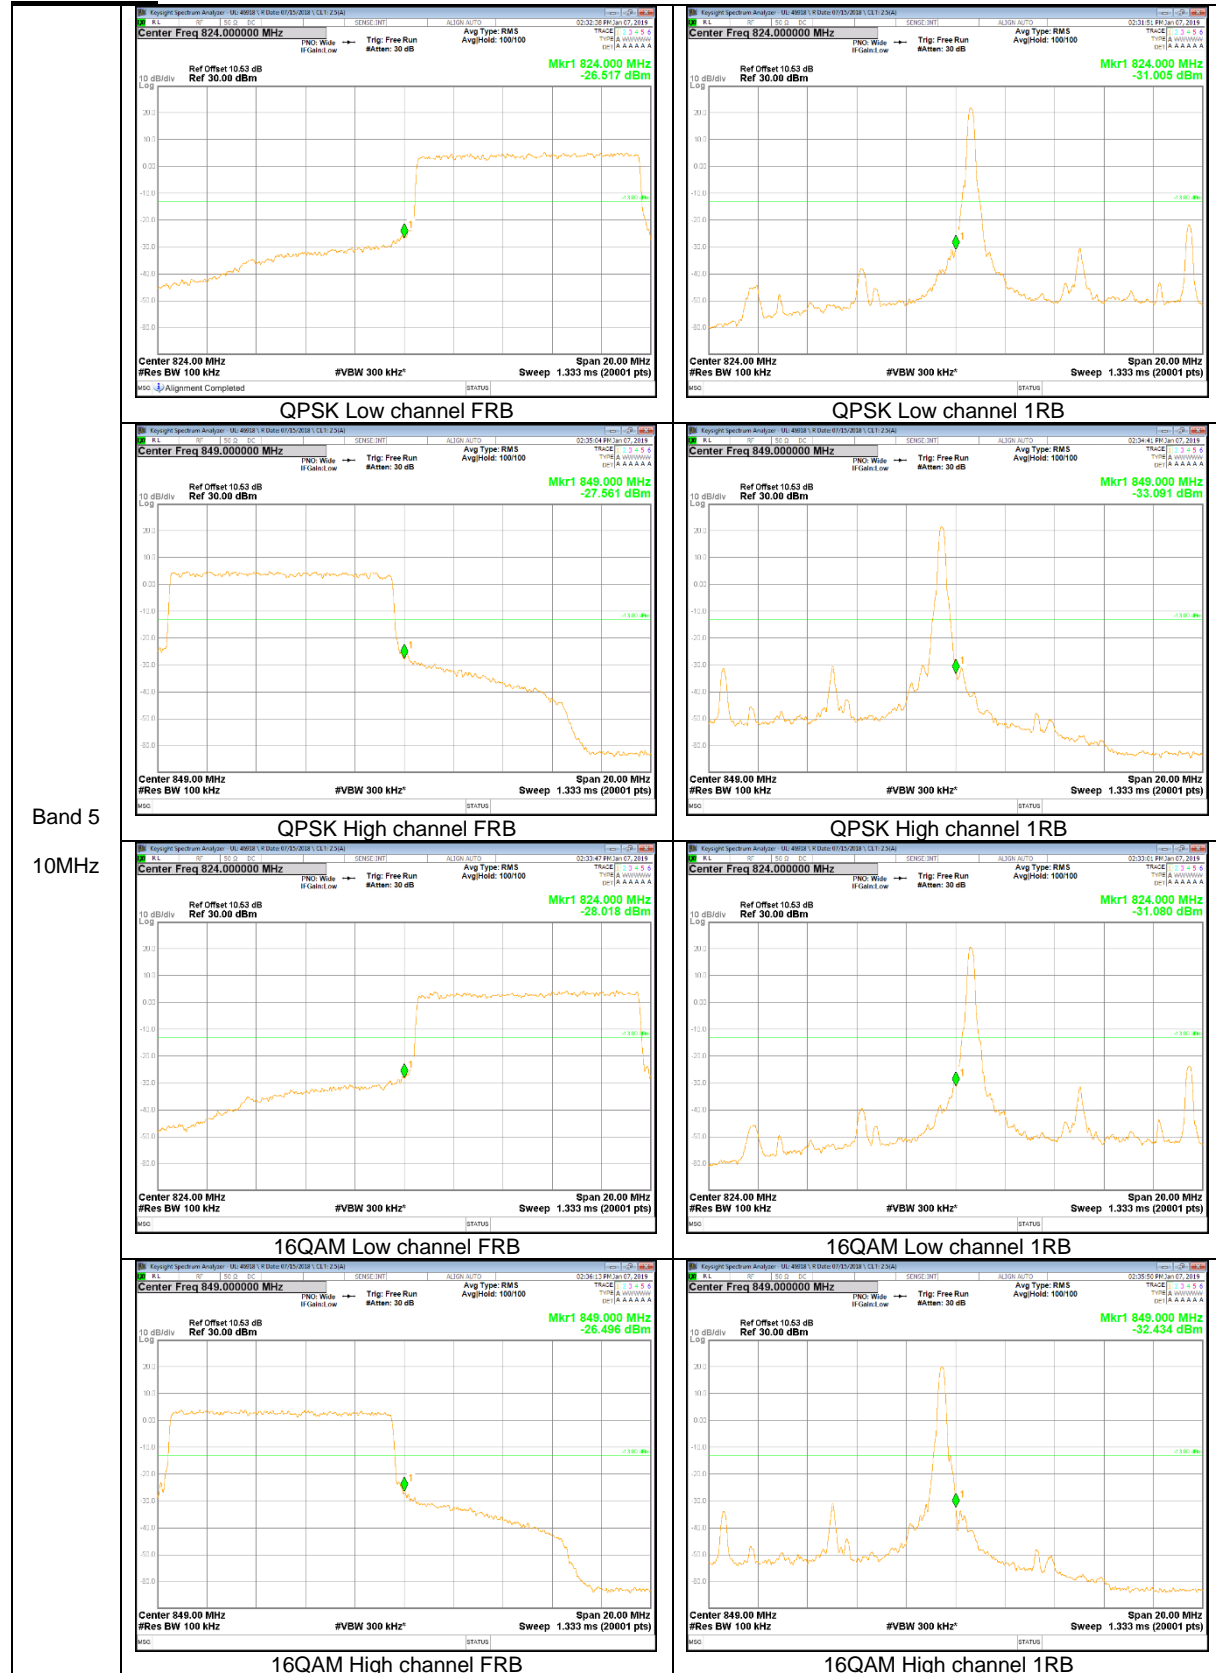

Band 2
15MHz

Band 2
10MHz

Band 2
5MHz

LTE Band 5

Band 5
10MHz

Band 5
5MHz

Band 5
 3MHz

Band 5
1.4MHz

LTE Band 12

Band 12
 10MHz

Band 12
 5MHz

Band 12
 3MHz

Band 12
 1.4MHz

LTE Band 13

Band 13
10MHz

Band 13
 5MHz