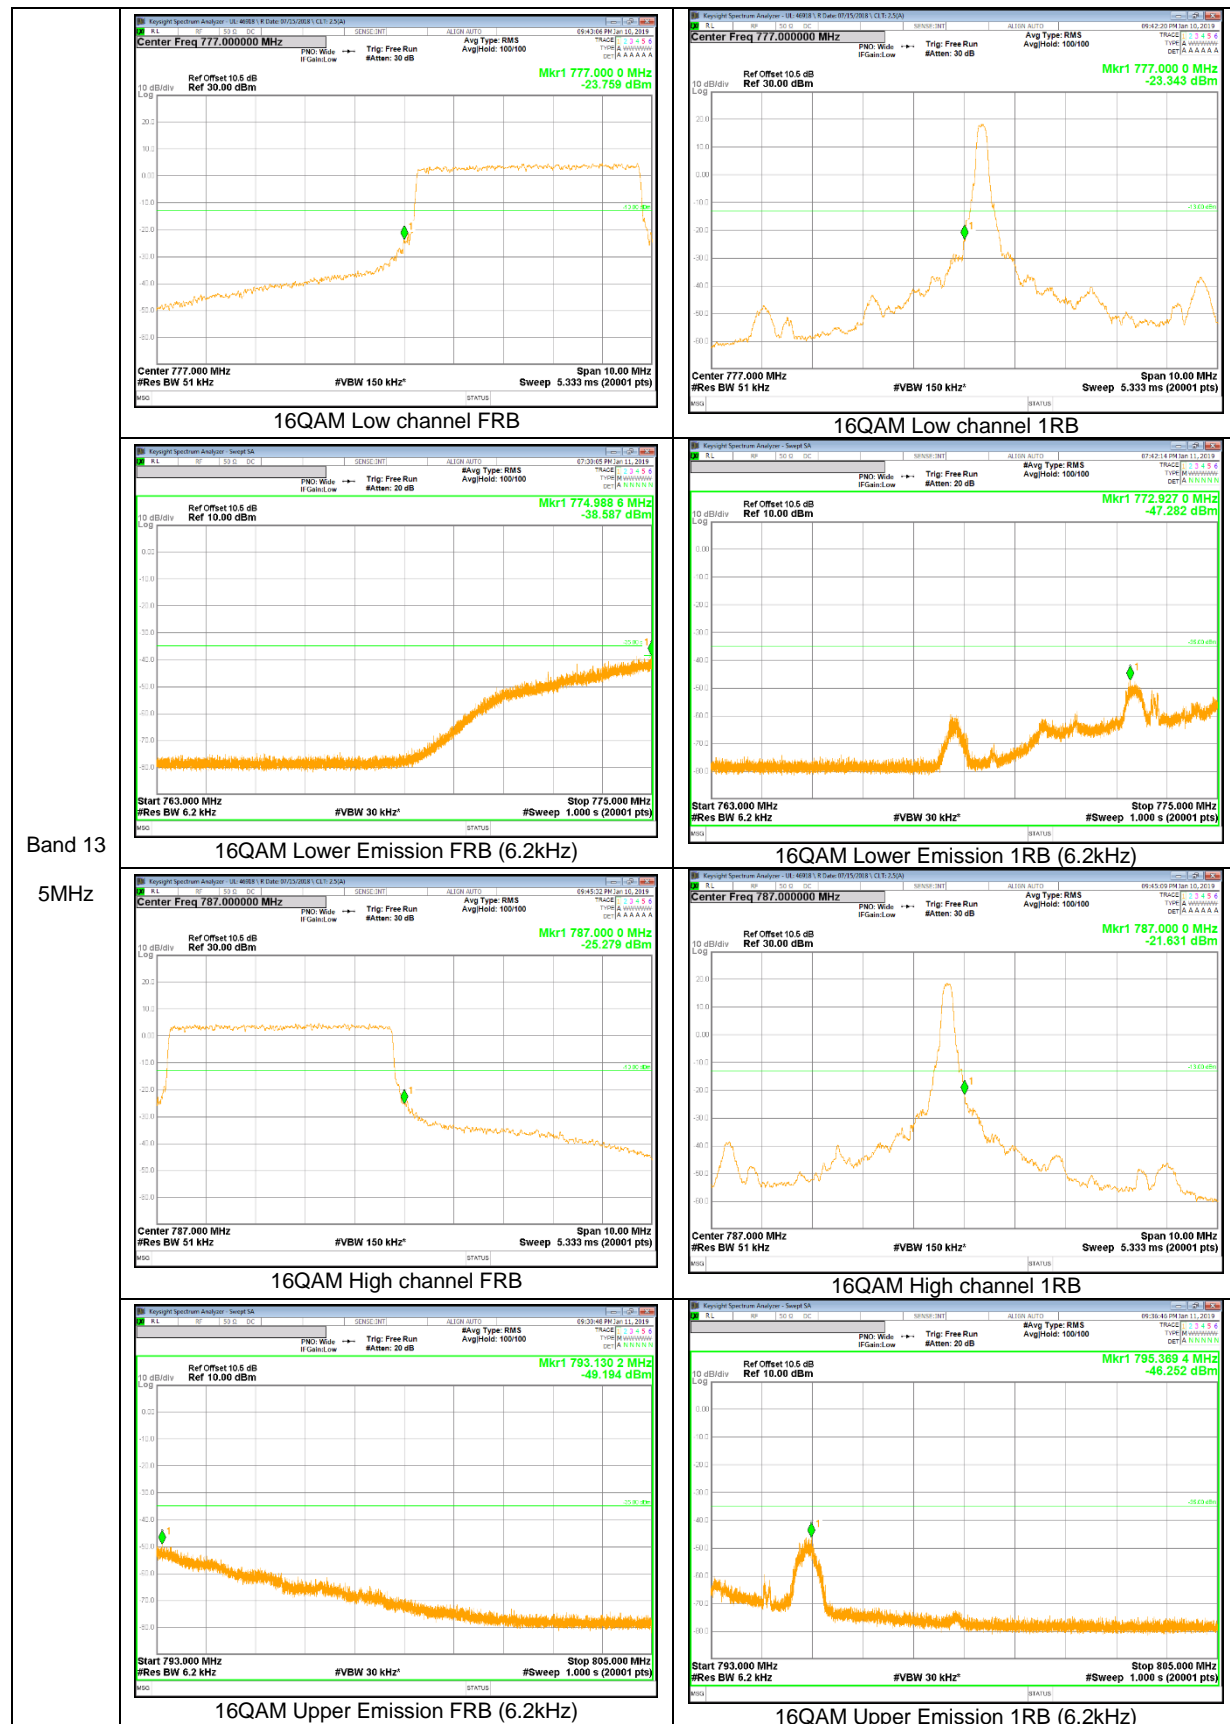

Band 2
15MHz

Band 2
10MHz

Band 2
5MHz

LTE Band 5

Band 5
10MHz

Band 5
5MHz

Band 5
 3MHz

Band 5
1.4MHz

LTE Band 12

Band 12
 10MHz

Band 12
 5MHz

Band 12
 3MHz

Band 12
 1.4MHz

LTE Band 13

Band 13
10MHz

Band 13
 5MHz