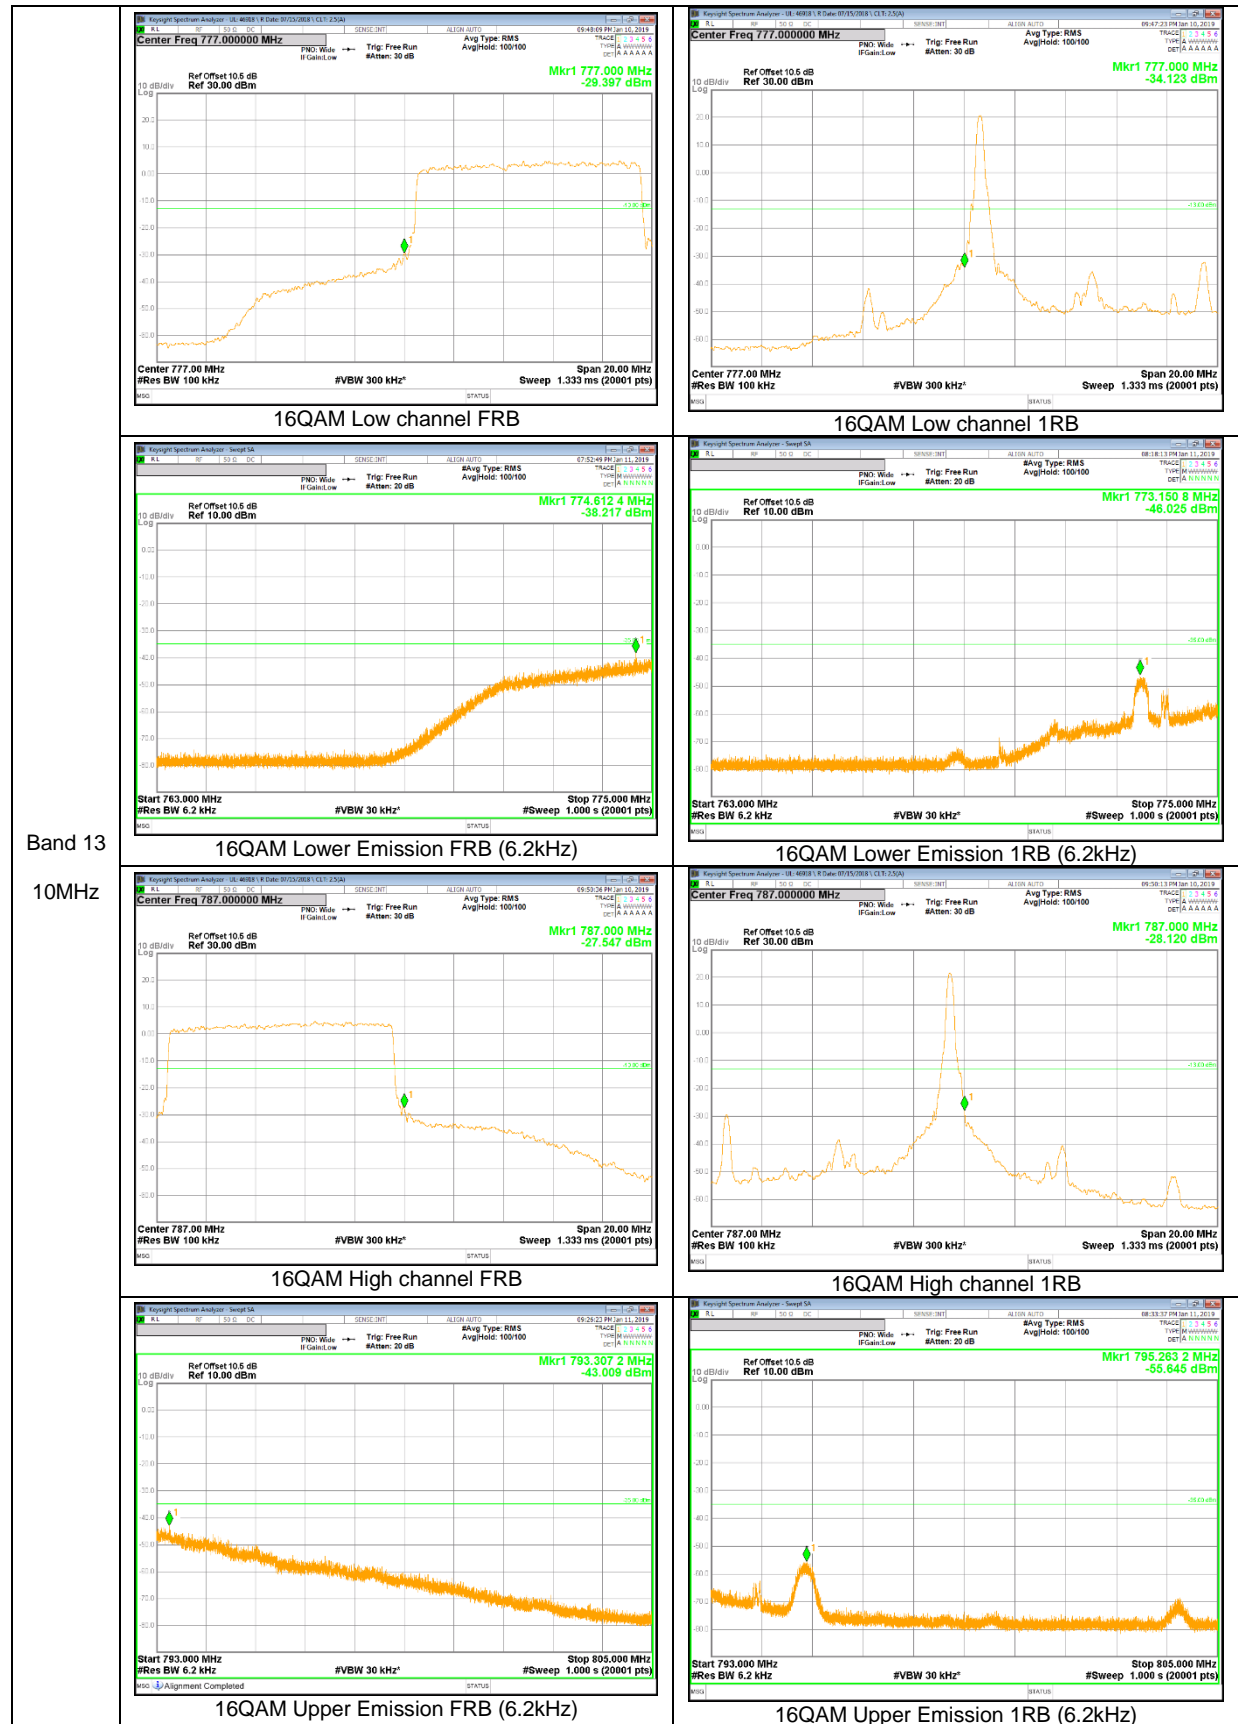

Band 2
15MHz

Band 2
10MHz

Band 2
5MHz

LTE Band 5

Band 5
10MHz

Band 5
5MHz

Band 5
 3MHz

Band 5
1.4MHz

LTE Band 12

Band 12
 10MHz

Band 12
 5MHz

Band 12
 3MHz

Band 12
 1.4MHz

LTE Band 13

Band 13
10MHz

Band 13
 5MHz