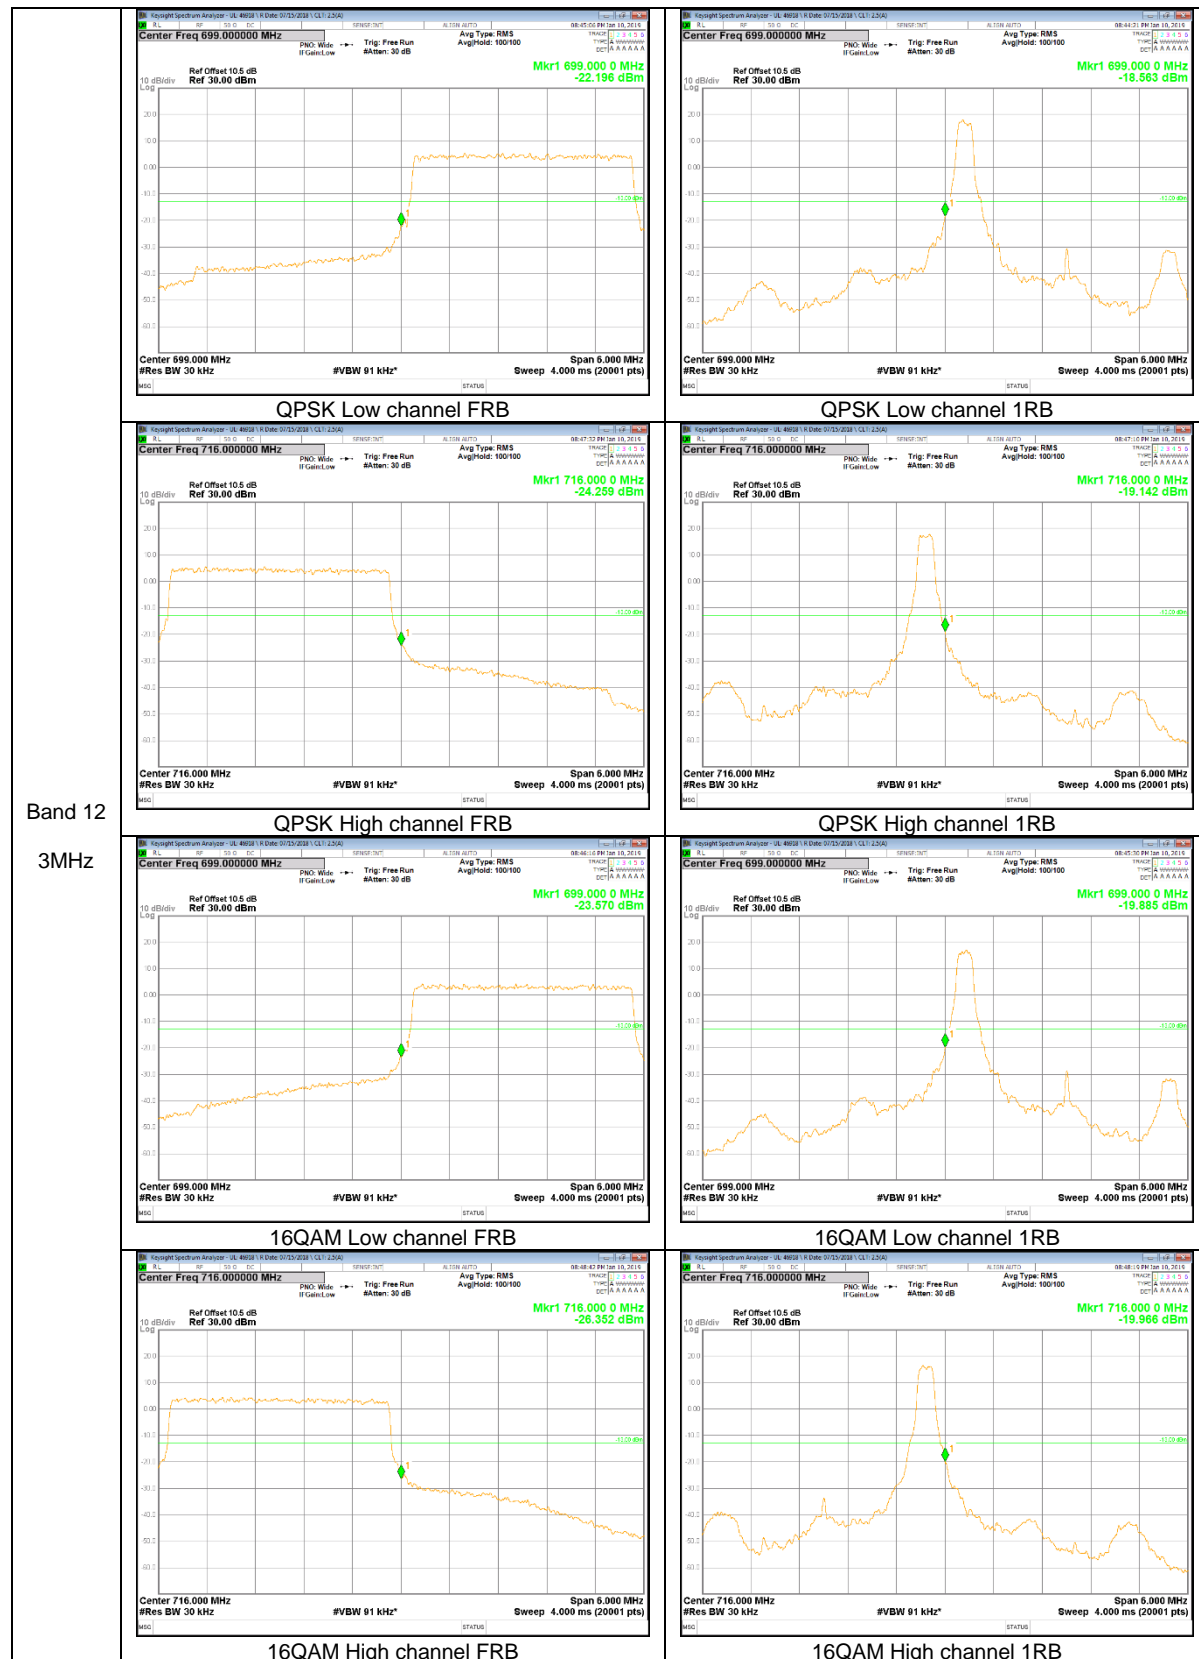

Band 2
15MHz

Band 2
10MHz

Band 2
5MHz

LTE Band 5

Band 5
10MHz

Band 5
5MHz

Band 5
 3MHz

Band 5
1.4MHz

LTE Band 12

Band 12
 10MHz

Band 12
 5MHz

Band 12
 3MHz

Band 12
 1.4MHz

LTE Band 13

Band 13
10MHz

Band 13
 5MHz