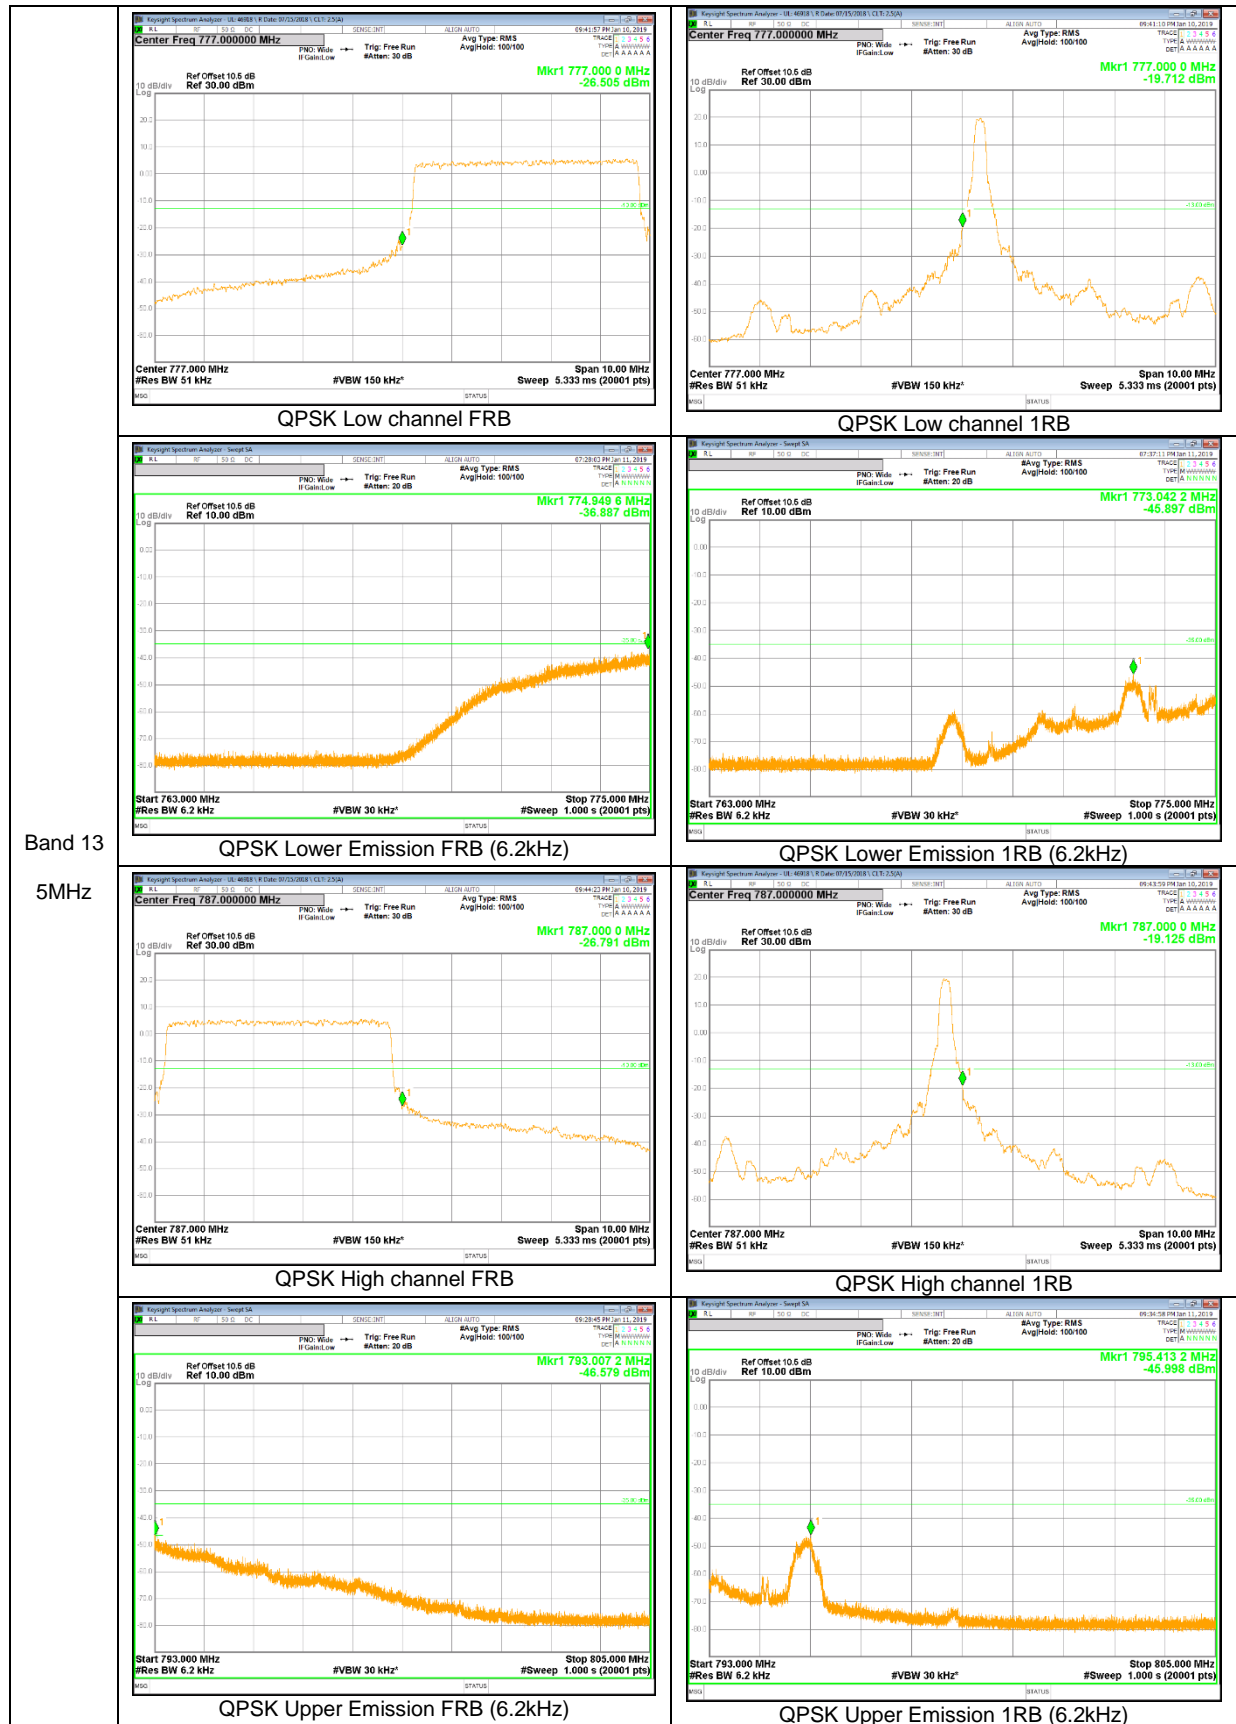

Band 2
15MHz

Band 2
10MHz

Band 2
5MHz

LTE Band 5

Band 5
10MHz

Band 5
5MHz

Band 5
 3MHz

Band 5
1.4MHz

LTE Band 12

Band 12
 10MHz

Band 12
 5MHz

Band 12
 3MHz

Band 12
 1.4MHz

LTE Band 13

Band 13
10MHz

Band 13
 5MHz