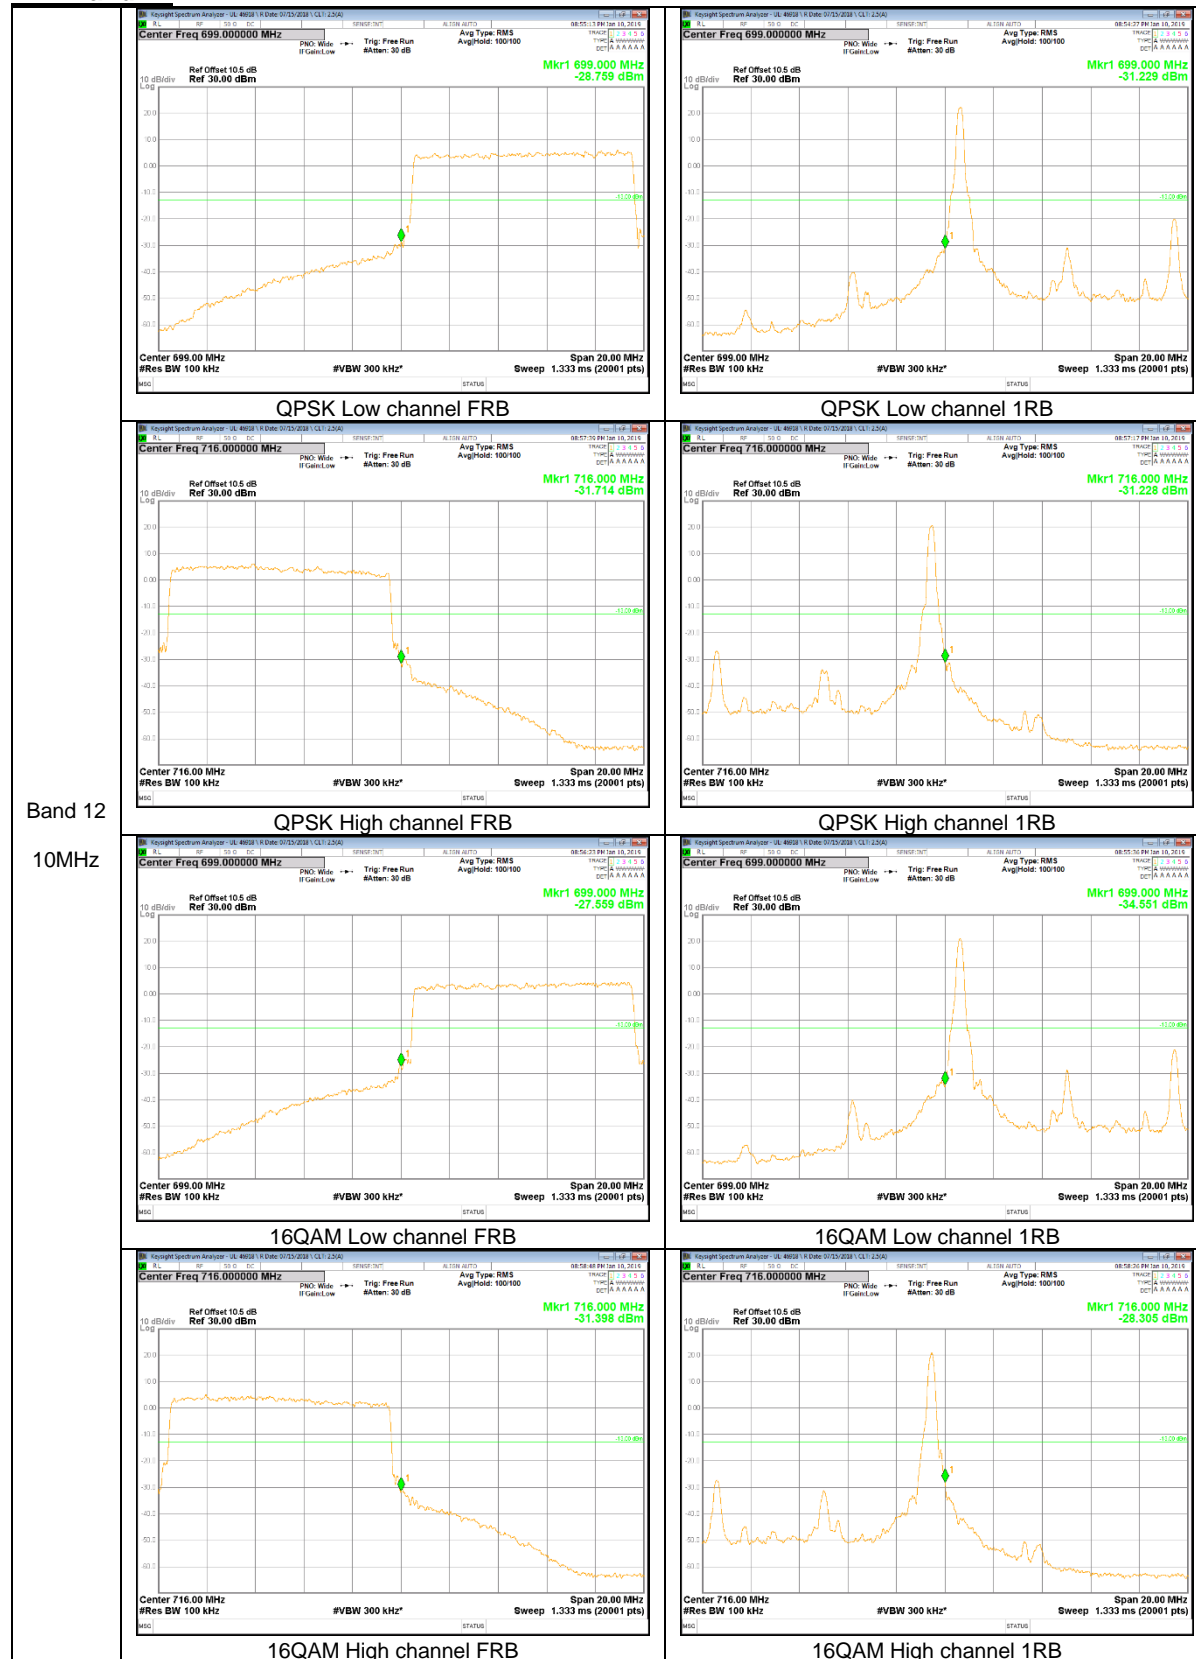

Band 2
15MHz

Band 2
10MHz

Band 2
5MHz

LTE Band 5

Band 5
10MHz

Band 5
5MHz

Band 5
 3MHz

Band 5
1.4MHz

LTE Band 12

Band 12
 10MHz

Band 12
 5MHz

Band 12
 3MHz

Band 12
 1.4MHz

LTE Band 13

Band 13
10MHz

Band 13
 5MHz