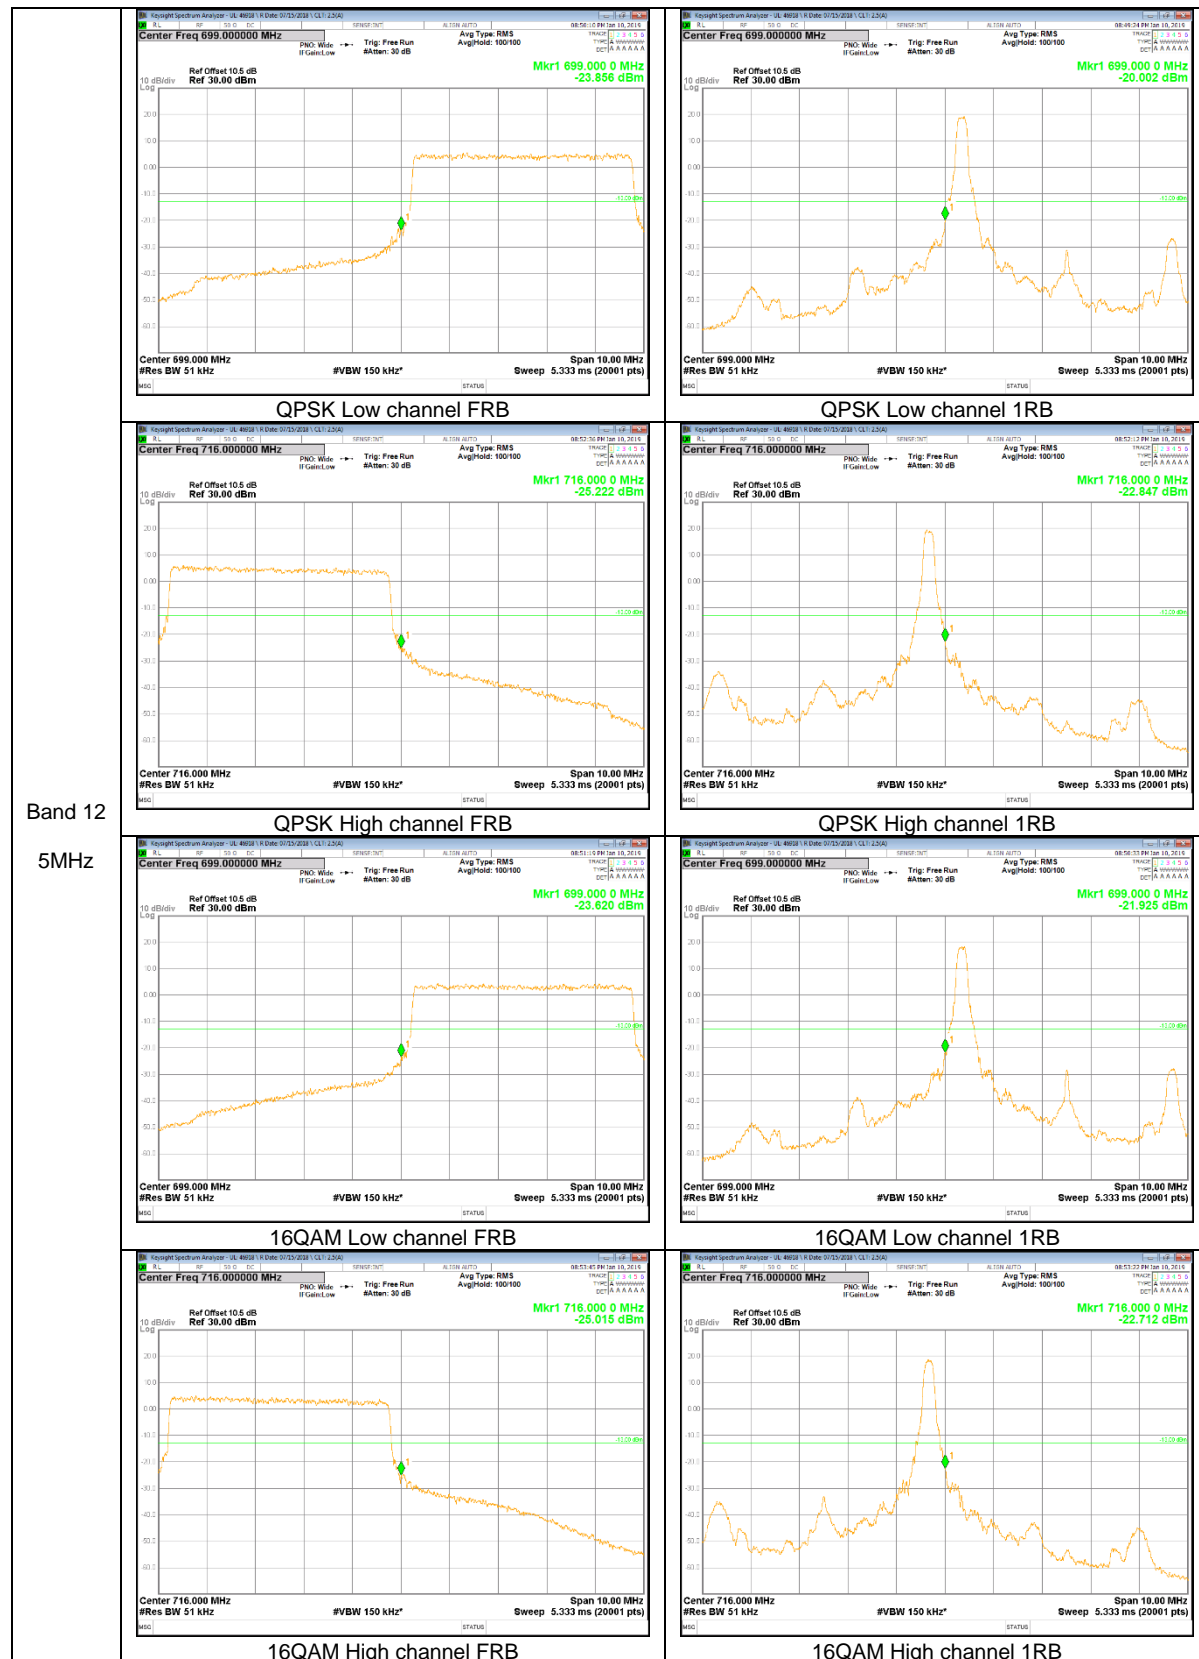

Band 2
15MHz

Band 2
10MHz

Band 2
5MHz

LTE Band 5

Band 5
10MHz

Band 5
5MHz

Band 5
 3MHz

Band 5
1.4MHz

LTE Band 12

Band 12
 10MHz

Band 12
 5MHz

Band 12
 3MHz

Band 12
 1.4MHz

LTE Band 13

Band 13
10MHz

Band 13
 5MHz