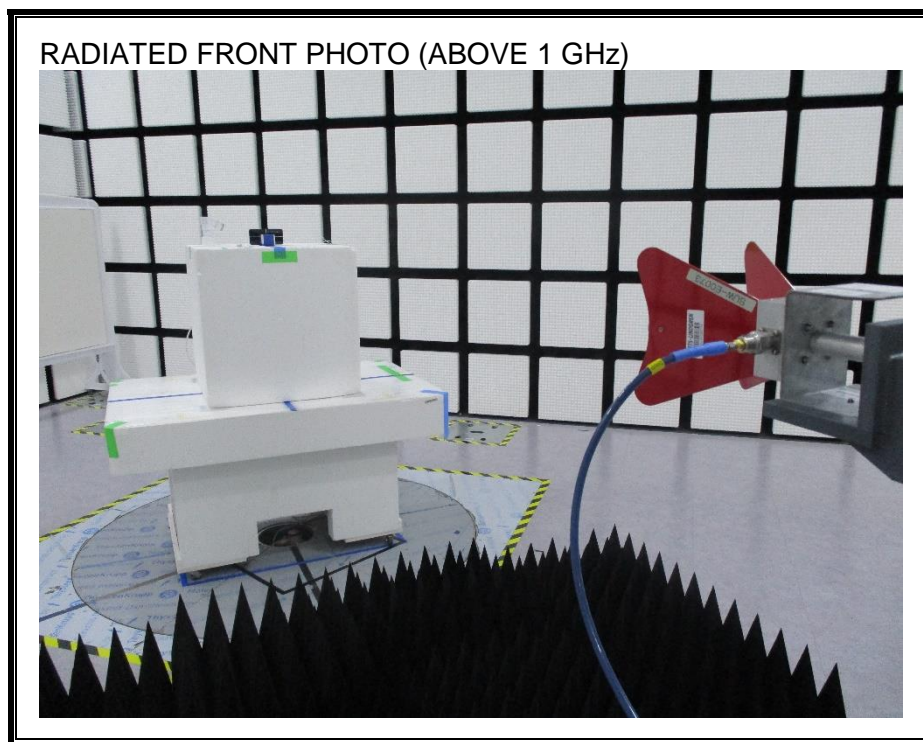

15. SETUP PHOTOS

ANTENNA PORT CONDUCTED RF MEASUREMENT SETUP

RADIATED RF MEASUREMENT SETUP (BELOW 1 GHz)

RADIATED RF MEASUREMENT SETUP (ABOVE 1 GHz)

RADIATED RF MEASUREMENT SETUP FOR PORTABLE CONFIGURATION

POWERLINE CONDUCTED EMISSIONS MEASUREMENT SETUP

DYNAMIC FREQUENCY SELECTION MEASUREMENT SETUP

END OF REPORT