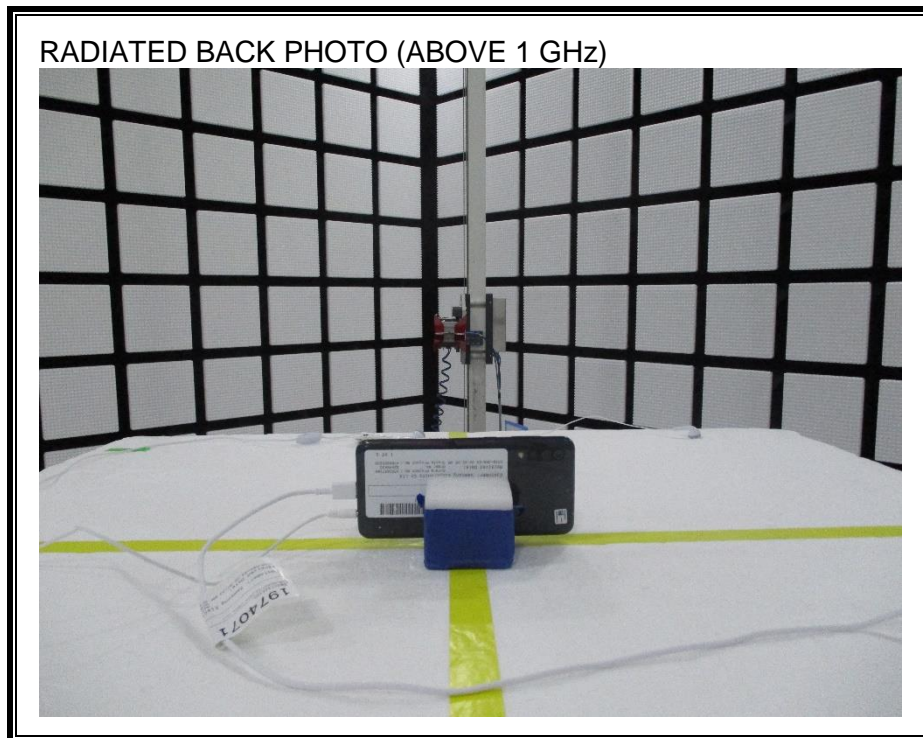

13. SETUP PHOTOS

ANTENNA PORT CONDUCTED RF MEASUREMENT SETUP

RADIATED RF MEASUREMENT SETUP (BELOW 1 GHz)

RADIATED RF MEASUREMENT SETUP (ABOVE 1 GHz)

RADIATED RF MEASUREMENT SETUP FOR PORTABLE CONFIGURATION

POWERLINE CONDUCTED EMISSIONS MEASUREMENT SETUP

END OF REPORT