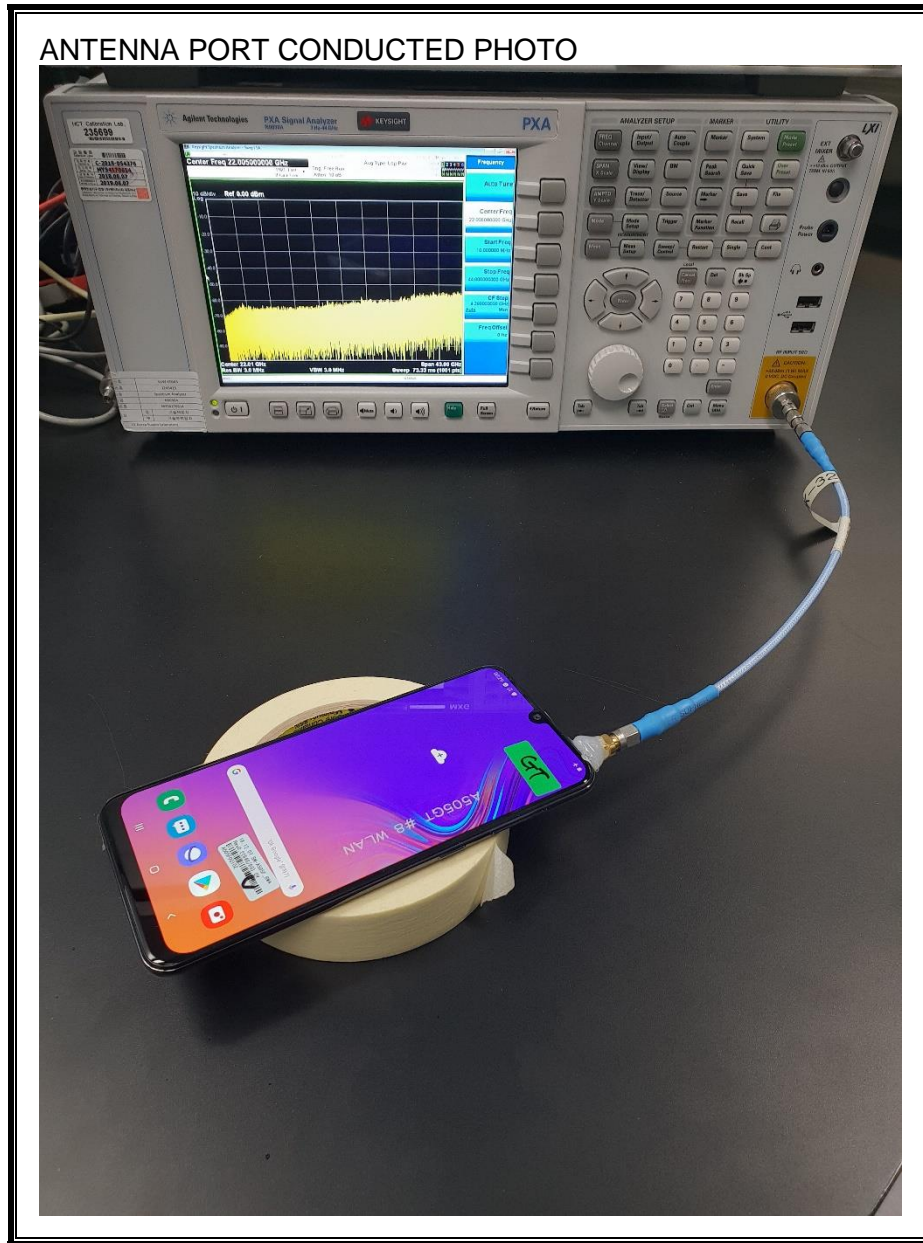

13. SETUP PHOTOS

ANTENNA PORT CONDUCTED RF MEASUREMENT SETUP

RADIATED RF MEASUREMENT SETUP (BELOW 1 GHz)

RADIATED RF MEASUREMENT SETUP (ABOVE 1 GHz)

RADIATED RF MEASUREMENT SETUP FOR PORTABLE CONFIGURATION

POWERLINE CONDUCTED EMISSIONS MEASUREMENT SETUP

END OF REPORT