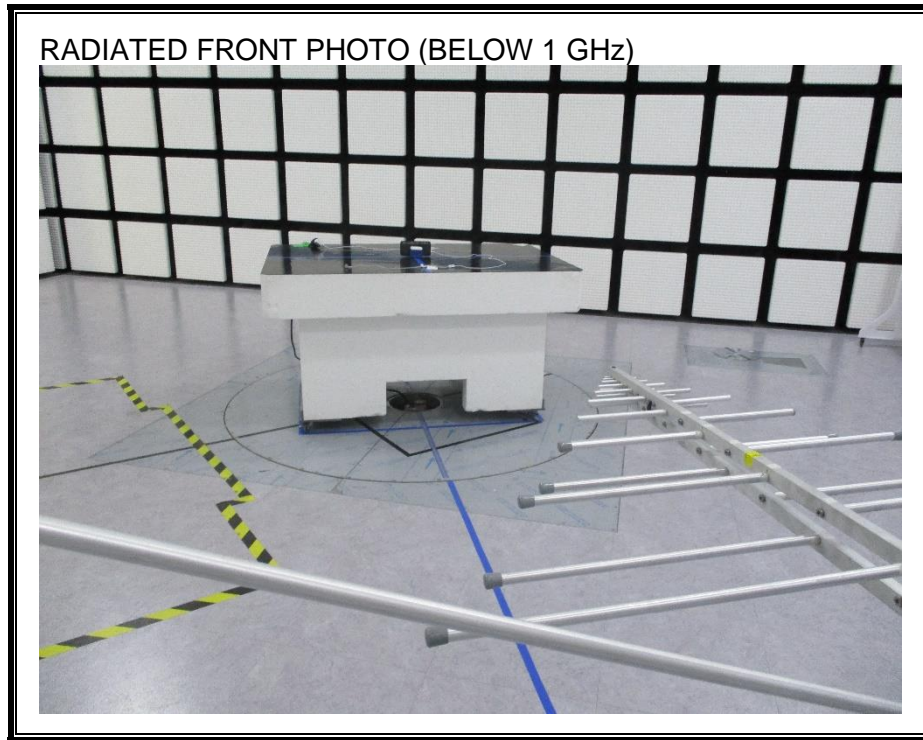

13. SETUP PHOTOS

ANTENNA PORT CONDUCTED RF MEASUREMENT SETUP

RADIATED RF MEASUREMENT SETUP (BELOW 1 GHz)

RADIATED RF MEASUREMENT SETUP (ABOVE 1 GHz)

RADIATED RF MEASUREMENT SETUP FOR PORTABLE CONFIGURATION

POWERLINE CONDUCTED EMISSIONS MEASUREMENT SETUP

END OF REPORT