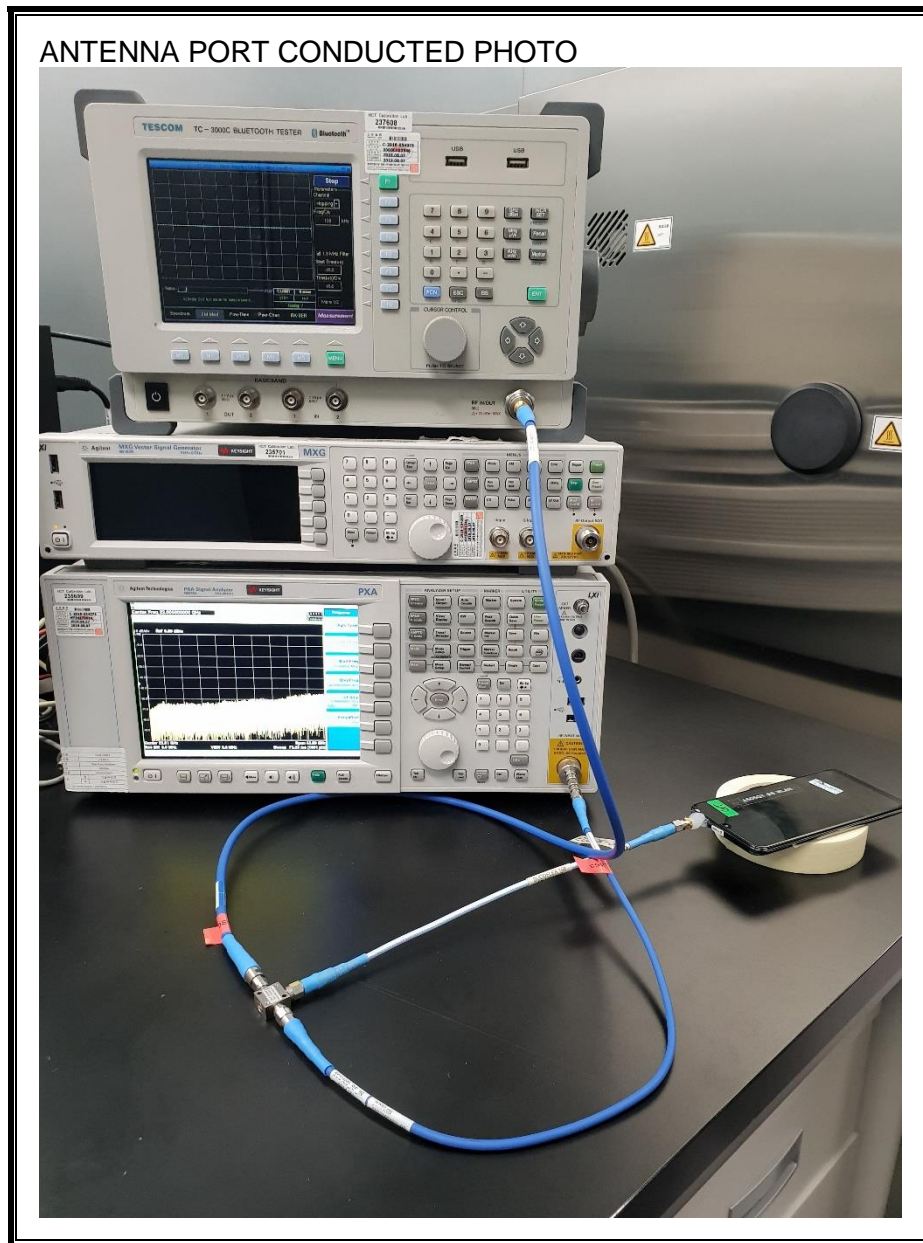

#### ANTENNA PORT CONDUCTED RF MEASUREMENT SETUP

**RADIATED RF MEASUREMENT SETUP (BELOW 1 GHz)**

**RADIATED RF MEASUREMENT SETUP (ABOVE 1 GHz)**

**RADIATED RF MEASUREMENT SETUP FOR PORTABLE CONFIGURATION**

**POWERLINE CONDUCTED EMISSIONS MEASUREMENT SETUP**

**END OF REPORT**