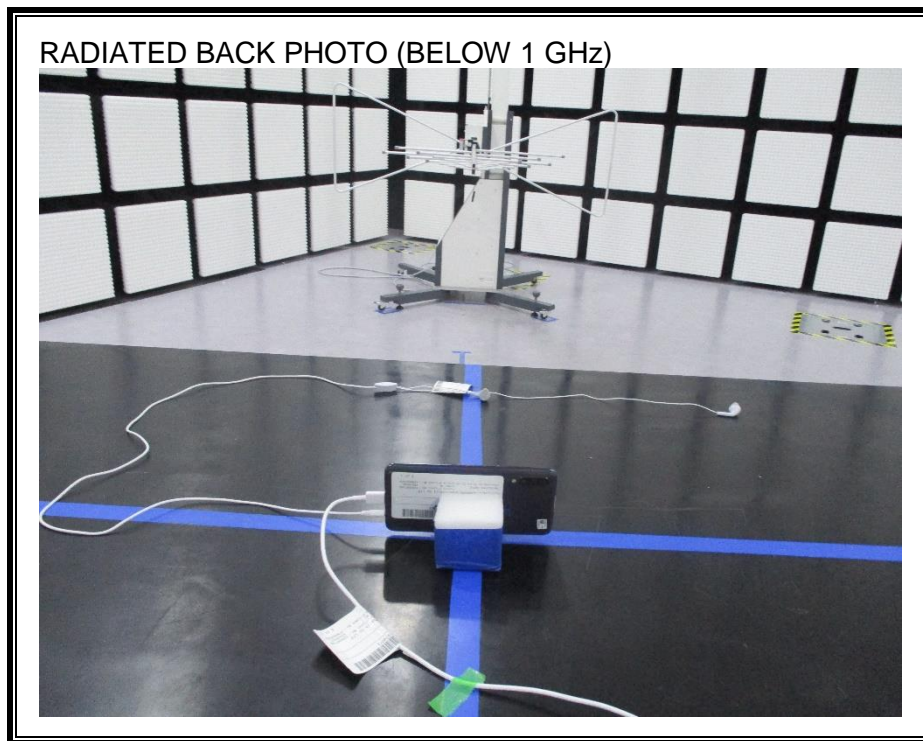

#### ANTENNA PORT CONDUCTED RF MEASUREMENT SETUP

**RADIATED RF MEASUREMENT SETUP (BELOW 1 GHz)**

**RADIATED RF MEASUREMENT SETUP (ABOVE 1 GHz)**

**RADIATED RF MEASUREMENT SETUP FOR PORTABLE CONFIGURATION**

**POWERLINE CONDUCTED EMISSIONS MEASUREMENT SETUP**

**END OF REPORT**