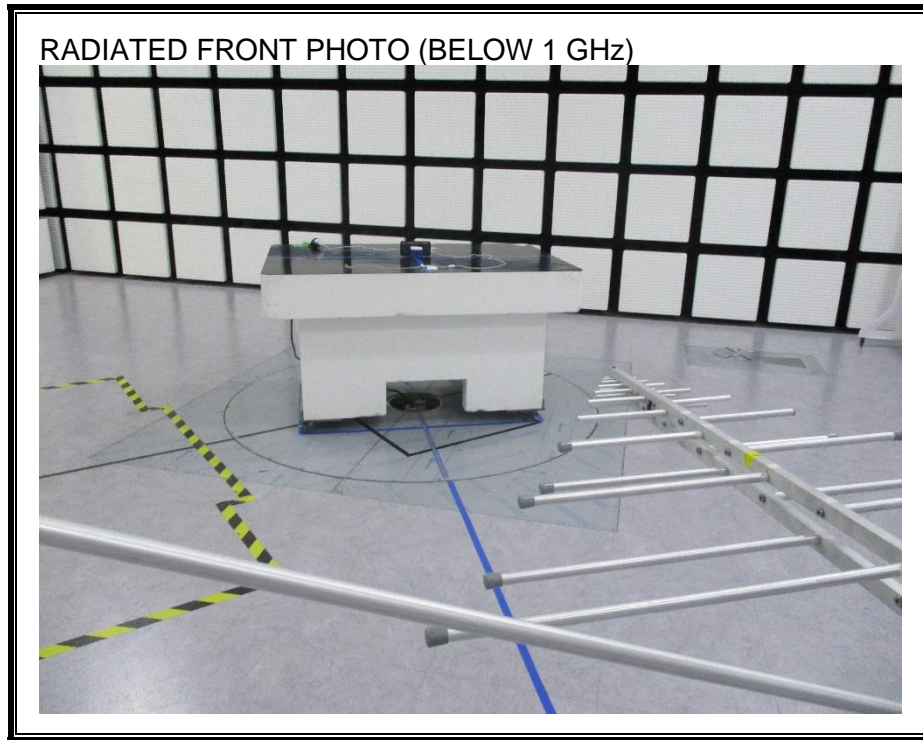

#### ANTENNA PORT CONDUCTED RF MEASUREMENT SETUP

**RADIATED RF MEASUREMENT SETUP (BELOW 1 GHz)**

**RADIATED RF MEASUREMENT SETUP (ABOVE 1 GHz)**

**RADIATED RF MEASUREMENT SETUP FOR PORTABLE CONFIGURATION**

**POWERLINE CONDUCTED EMISSIONS MEASUREMENT SETUP**

**END OF REPORT**