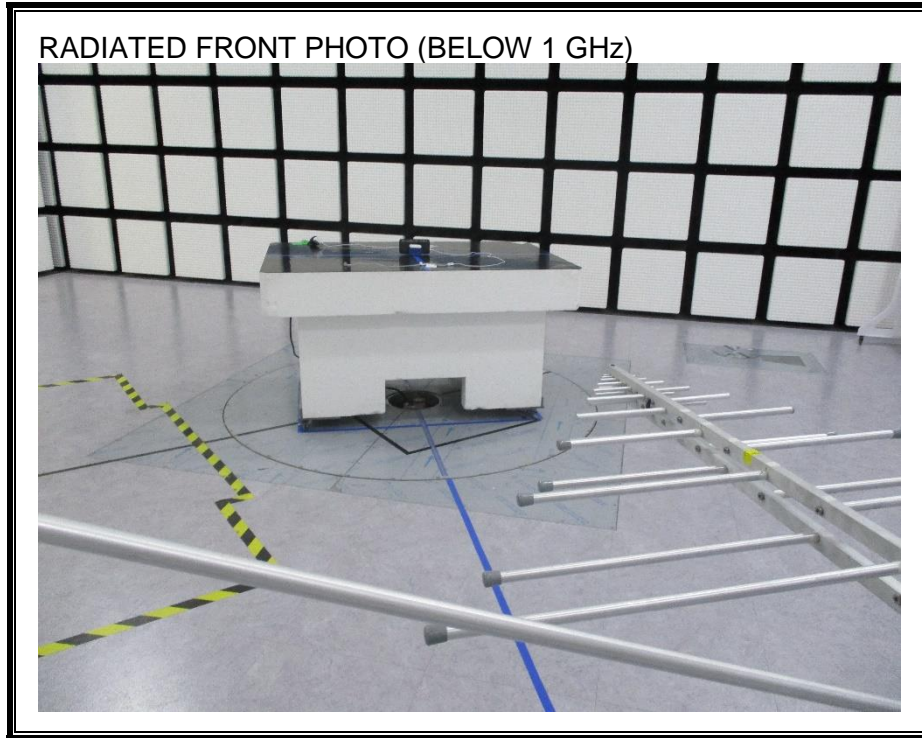

9. SETUP PHOTOS

ANTENNA PORT CONDUCTED RF MEASUREMENT SETUP

RADIATED RF MEASUREMENT SETUP (BELOW 1 GHz)

RADIATED RF MEASUREMENT SETUP (ABOVE 1 GHz)

RADIATED RF MEASUREMENT SETUP FOR PORTABLE CONFIGURATION

POWERLINE CONDUCTED EMISSIONS MEASUREMENT SETUP

END OF REPORT