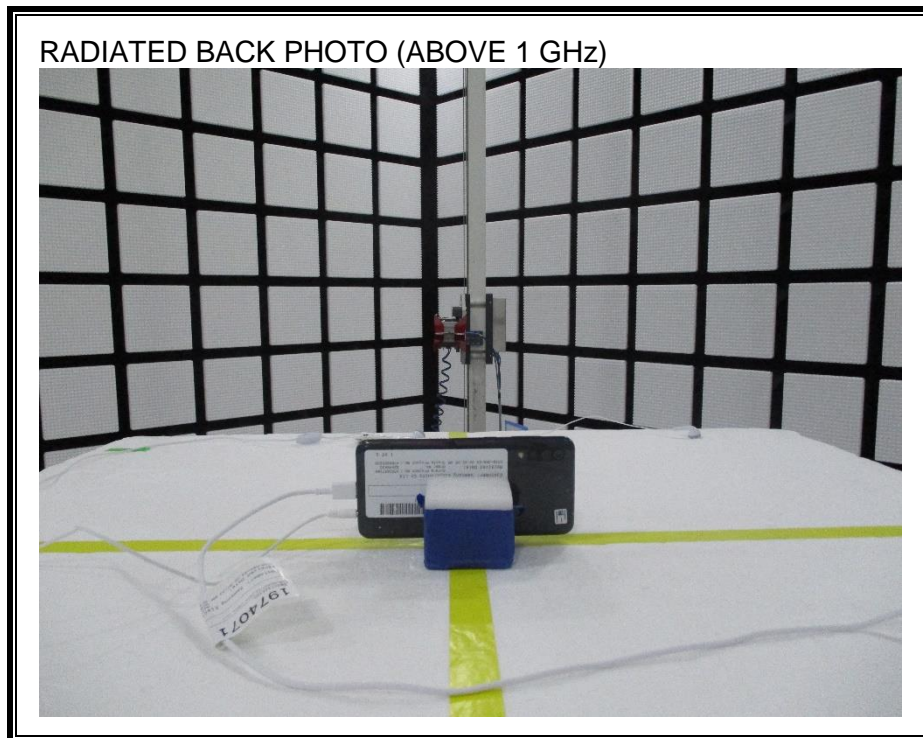

9. SETUP PHOTOS

ANTENNA PORT CONDUCTED RF MEASUREMENT SETUP

RADIATED RF MEASUREMENT SETUP (BELOW 1 GHz)

RADIATED RF MEASUREMENT SETUP (ABOVE 1 GHz)

RADIATED RF MEASUREMENT SETUP FOR PORTABLE CONFIGURATION

POWERLINE CONDUCTED EMISSIONS MEASUREMENT SETUP

END OF REPORT