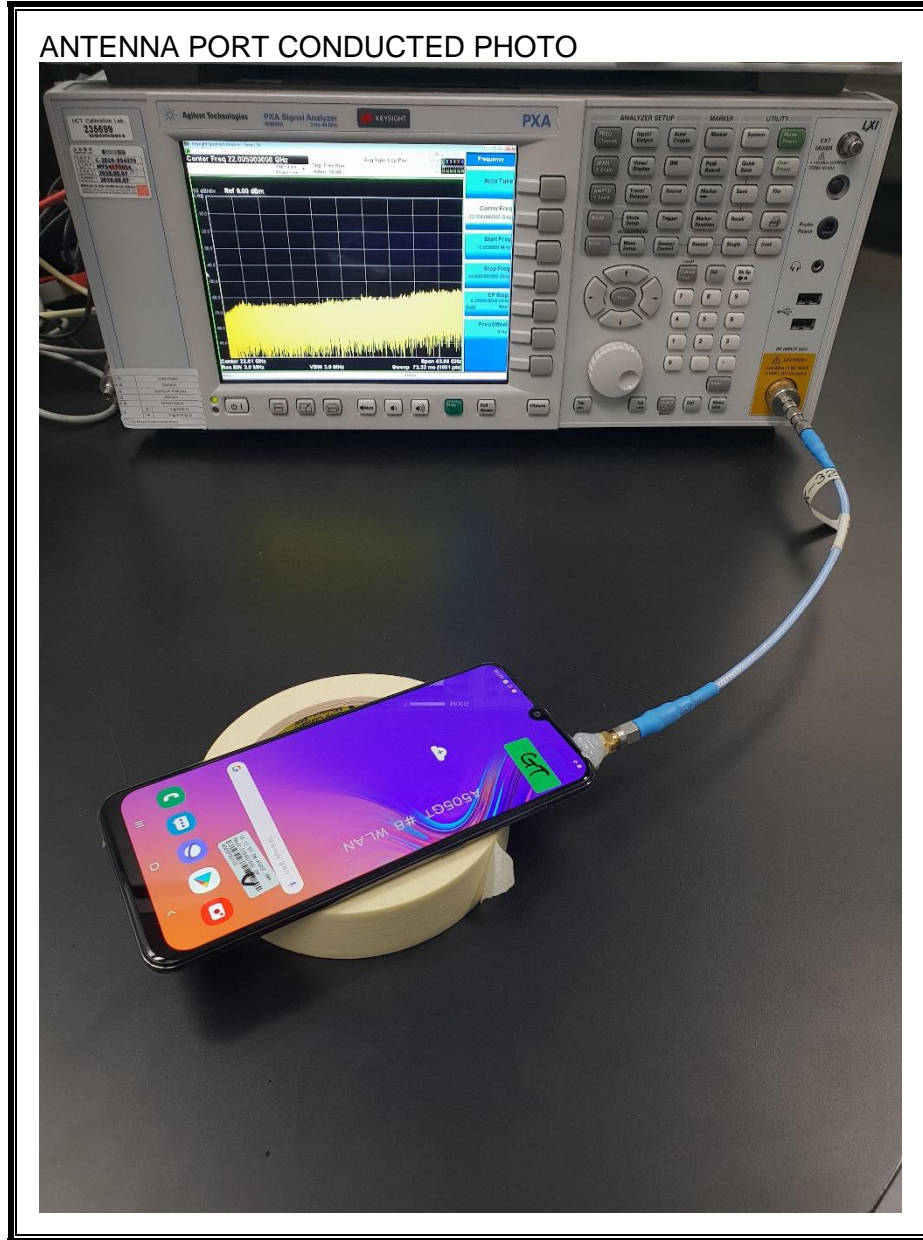

9. SETUP PHOTOS

ANTENNA PORT CONDUCTED RF MEASUREMENT SETUP

RADIATED RF MEASUREMENT SETUP (BELOW 1 GHz)

RADIATED RF MEASUREMENT SETUP (ABOVE 1 GHz)

RADIATED RF MEASUREMENT SETUP FOR PORTABLE CONFIGURATION

POWERLINE CONDUCTED EMISSIONS MEASUREMENT SETUP

END OF REPORT