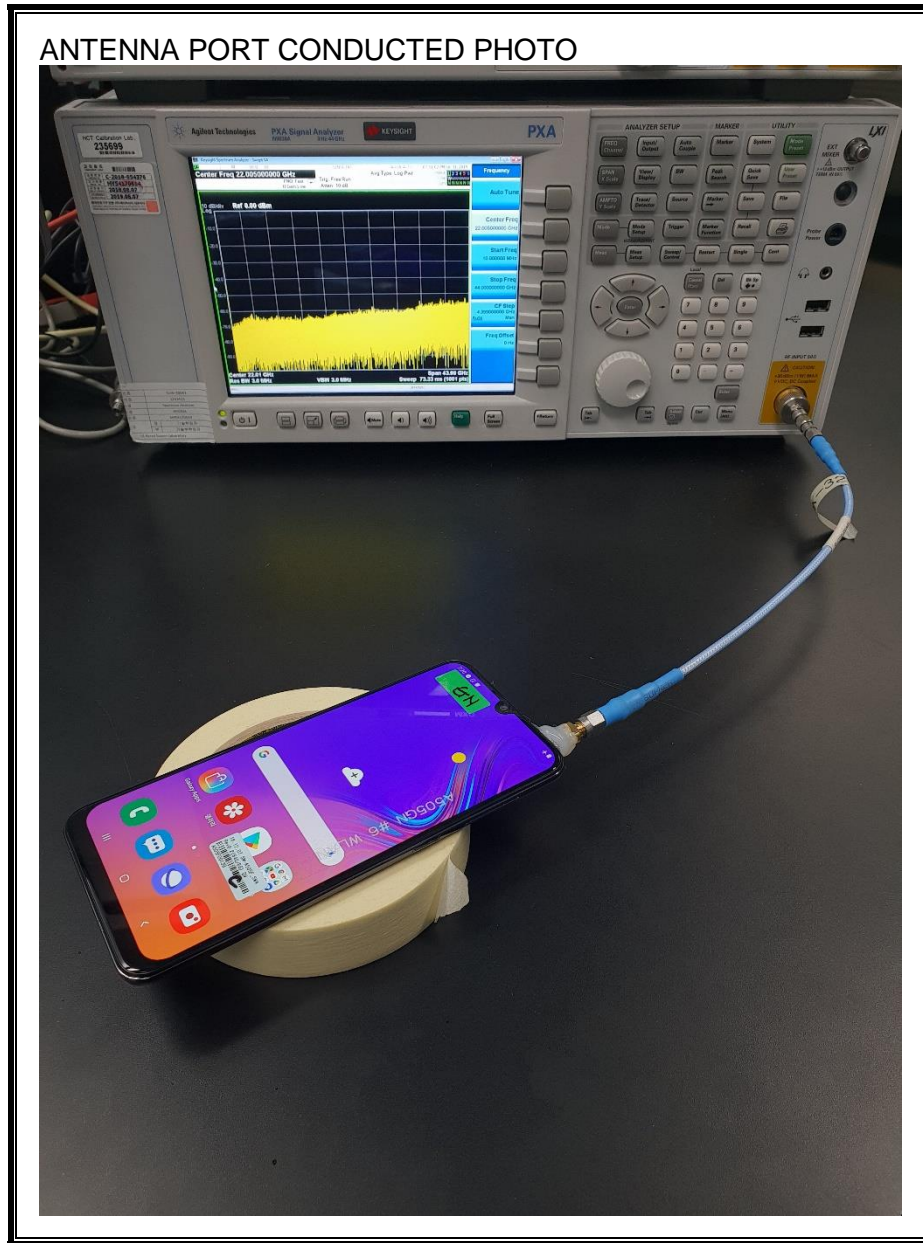

9. SETUP PHOTOS

ANTENNA PORT CONDUCTED RF MEASUREMENT SETUP

RADIATED RF MEASUREMENT SETUP (BELOW 1 GHz)

RADIATED RF MEASUREMENT SETUP (ABOVE 1 GHz)

RADIATED RF MEASUREMENT SETUP FOR PORTABLE CONFIGURATION

POWERLINE CONDUCTED EMISSIONS MEASUREMENT SETUP

END OF REPORT