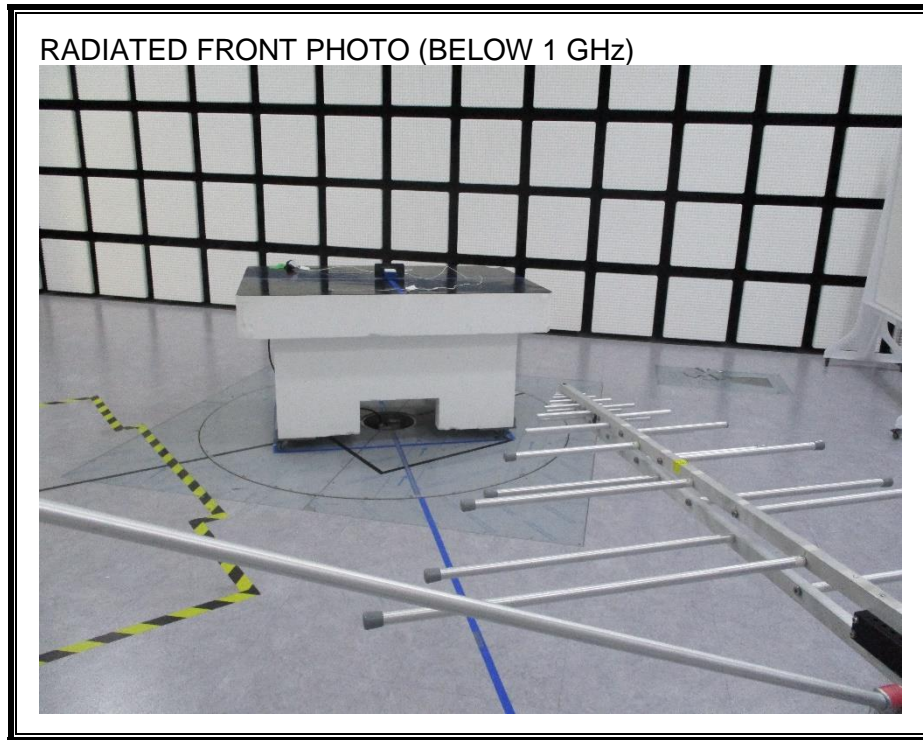

9. SETUP PHOTOS

ANTENNA PORT CONDUCTED RF MEASUREMENT SETUP

RADIATED RF MEASUREMENT SETUP (BELOW 1 GHz)

RADIATED RF MEASUREMENT SETUP (ABOVE 1 GHz)

RADIATED RF MEASUREMENT SETUP FOR PORTABLE CONFIGURATION

POWERLINE CONDUCTED EMISSIONS MEASUREMENT SETUP

END OF REPORT