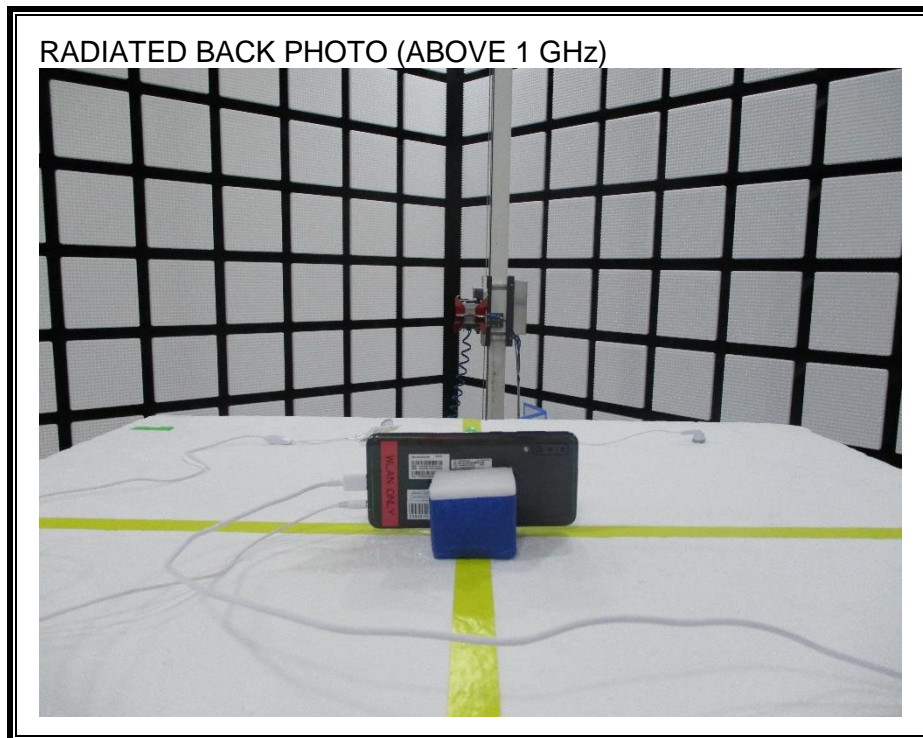

9. SETUP PHOTOS

ANTENNA PORT CONDUCTED RF MEASUREMENT SETUP

RADIATED RF MEASUREMENT SETUP (BELOW 1 GHz)

RADIATED RF MEASUREMENT SETUP (ABOVE 1 GHz)

RADIATED RF MEASUREMENT SETUP FOR PORTABLE CONFIGURATION

POWERLINE CONDUCTED EMISSIONS MEASUREMENT SETUP

END OF REPORT