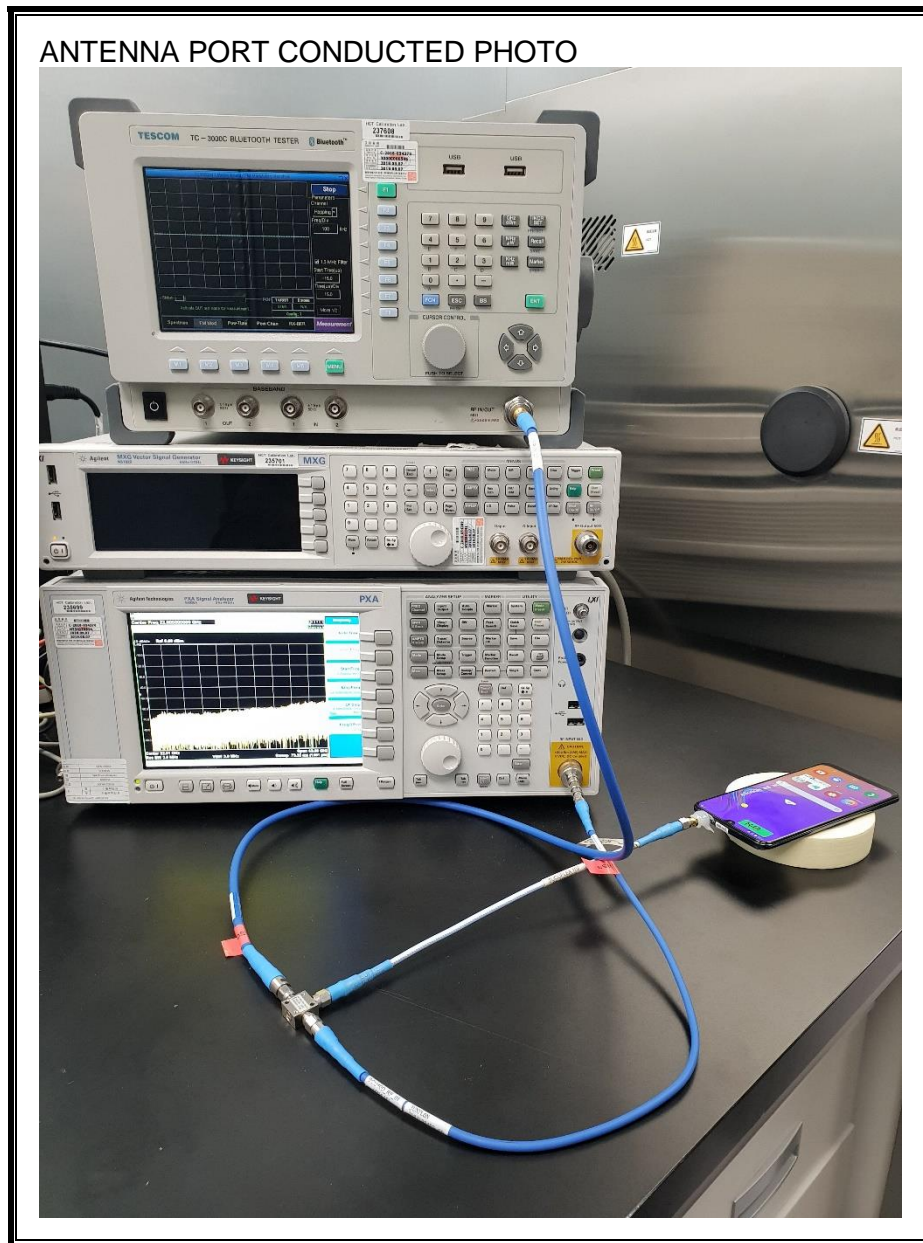

13. SETUP PHOTOS

ANTENNA PORT CONDUCTED RF MEASUREMENT SETUP

RADIATED RF MEASUREMENT SETUP (BELOW 1 GHz)

RADIATED RF MEASUREMENT SETUP (ABOVE 1 GHz)

RADIATED RF MEASUREMENT SETUP FOR PORTABLE CONFIGURATION

POWERLINE CONDUCTED EMISSIONS MEASUREMENT SETUP

END OF REPORT