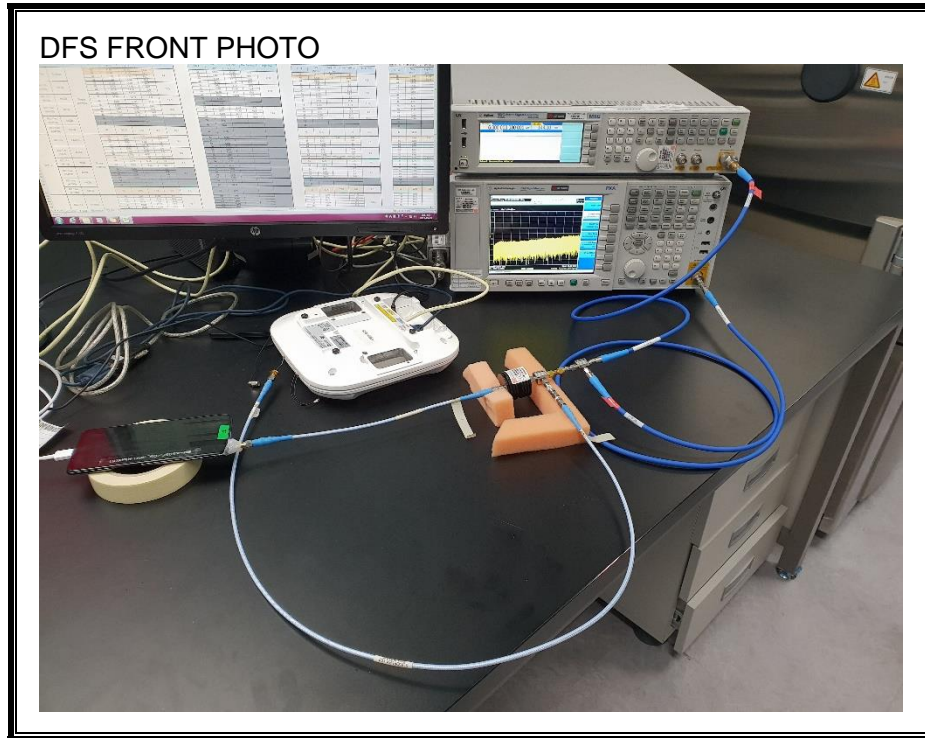

### ANTENNA PORT CONDUCTED RF MEASUREMENT SETUP

**RADIATED RF MEASUREMENT SETUP (BELOW 1 GHz)**

**RADIATED RF MEASUREMENT SETUP (ABOVE 1 GHz)**

**RADIATED RF MEASUREMENT SETUP FOR PORTABLE CONFIGURATION**

**POWERLINE CONDUCTED EMISSIONS MEASUREMENT SETUP**

**DYNAMIC FREQUENCY SELECTION MEASUREMENT SETUP**

**END OF REPORT**