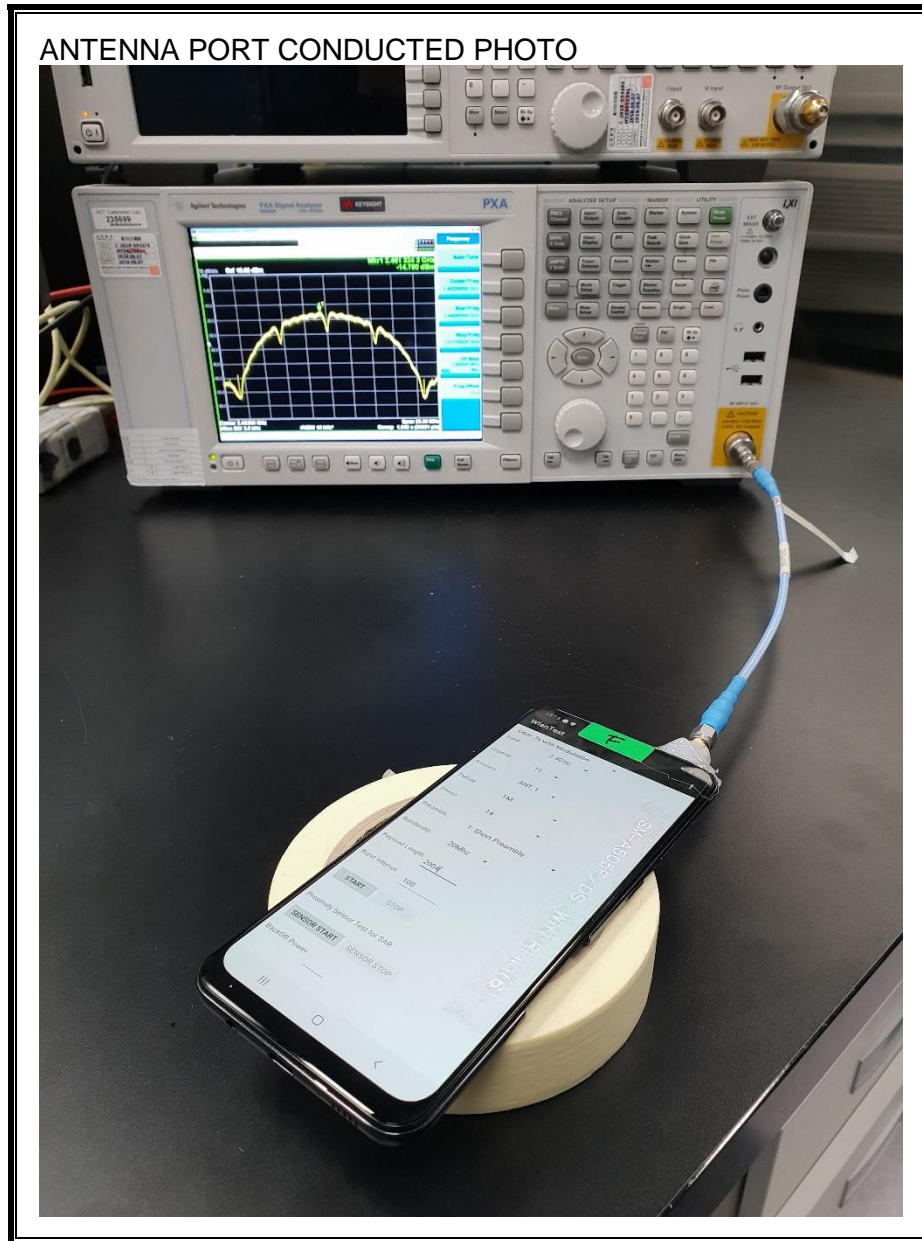

### ANTENNA PORT CONDUCTED RF MEASUREMENT SETUP

**RADIATED RF MEASUREMENT SETUP (BELOW 1 GHz)**

**RADIATED RF MEASUREMENT SETUP (ABOVE 1 GHz)**

**RADIATED RF MEASUREMENT SETUP FOR PORTABLE CONFIGURATION**