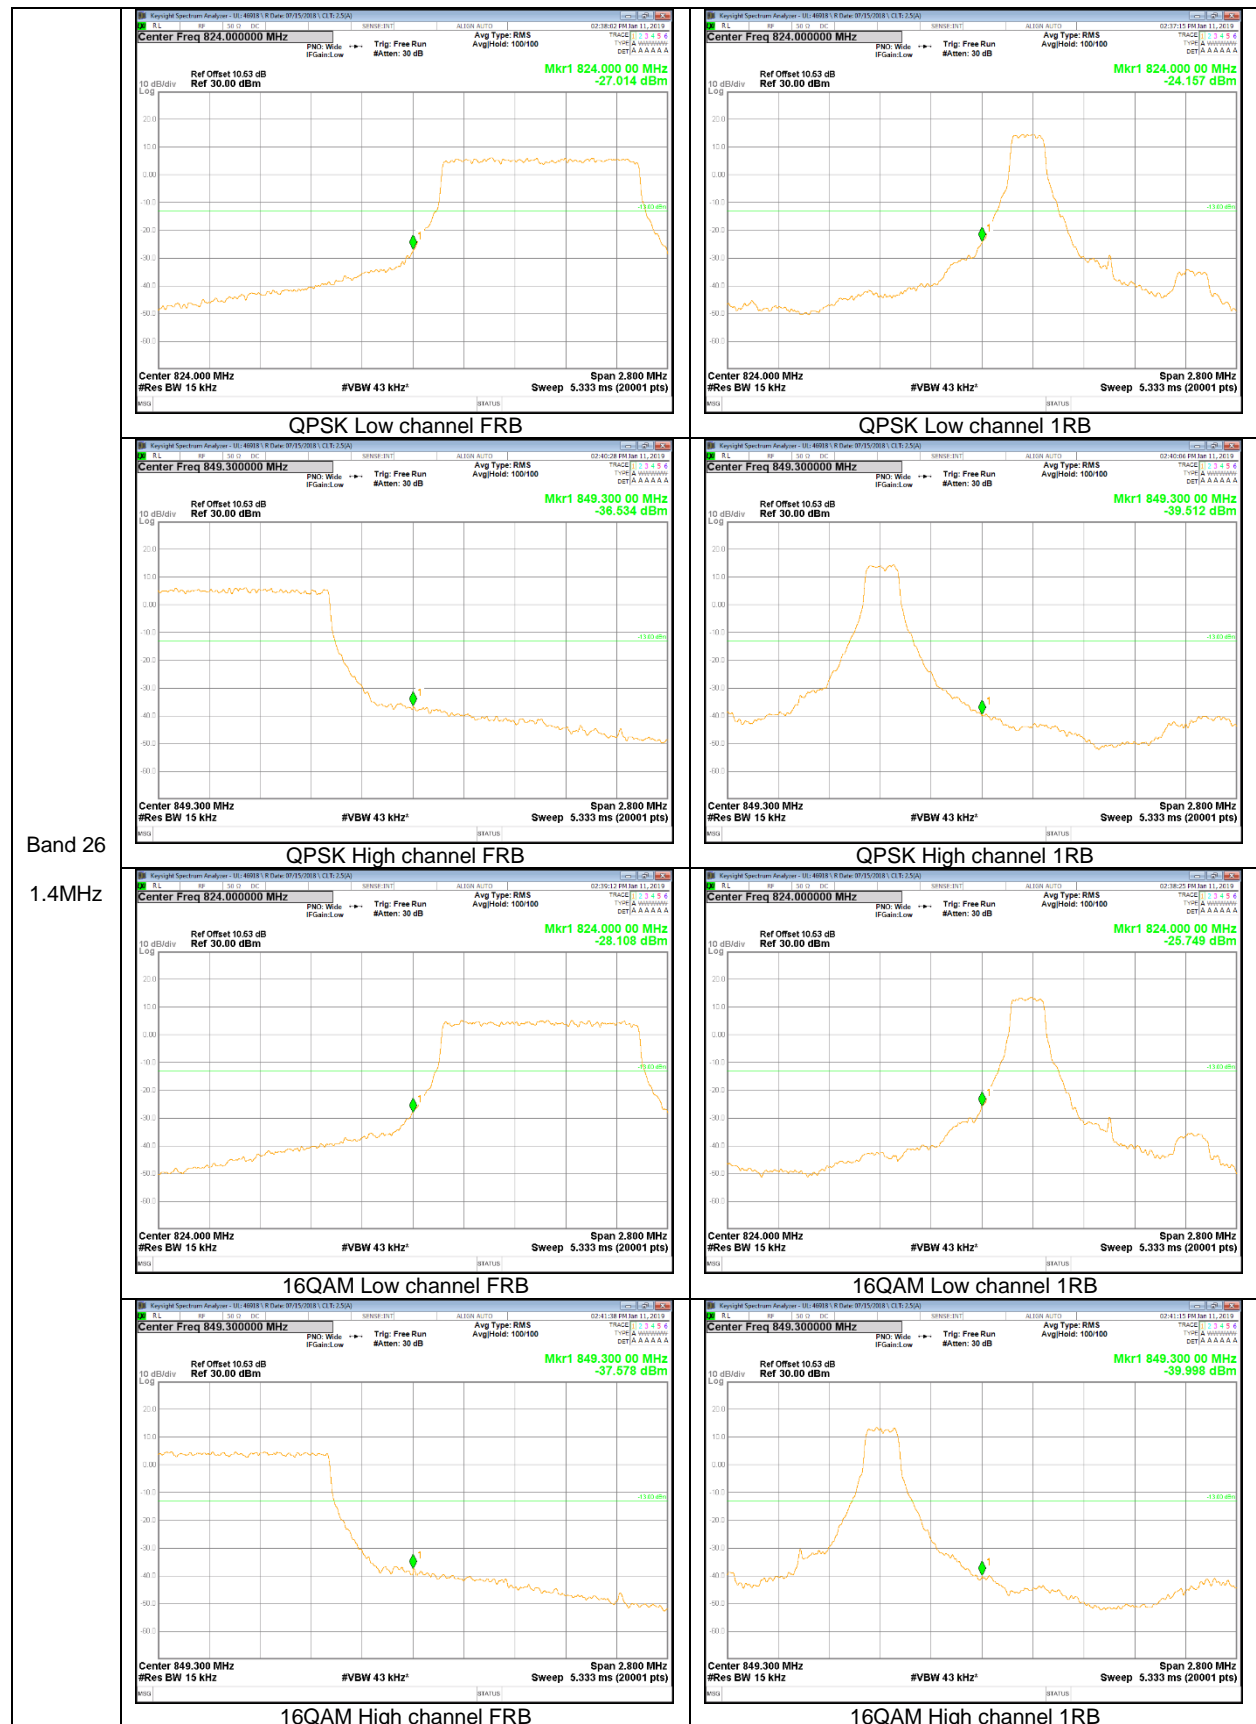

LTE Band 26

Band 26
15MHz

Band 26
10MHz

LTE Band 66

Band 66
 20MHz

Band 66
 15MHz

Band 66
 10MHz

Band 66
5MHz

Band 66
 3MHz

Band 66
1.4MHz

9.2.2. EMISSION MASK RESULT

LTE Band 26

LTE Band 41

Band 41
 20MHz