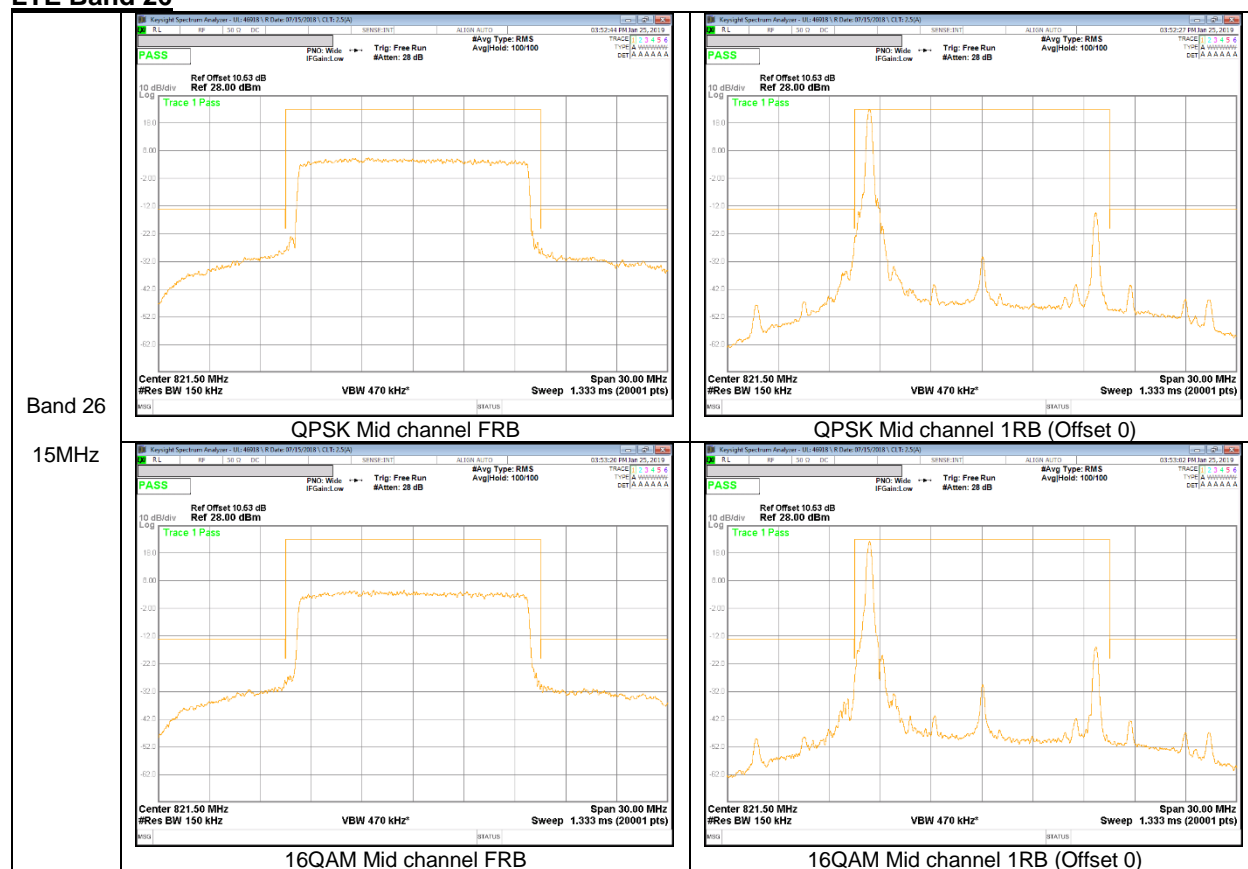

LTE Band 26

Band 26
15MHz

Band 26
10MHz

LTE Band 66

Band 66
 20MHz

Band 66
 15MHz

Band 66
 10MHz

Band 66
5MHz

Band 66
 3MHz

Band 66
1.4MHz

9.2.2. EMISSION MASK RESULT

LTE Band 26

LTE Band 41

Band 41
 20MHz