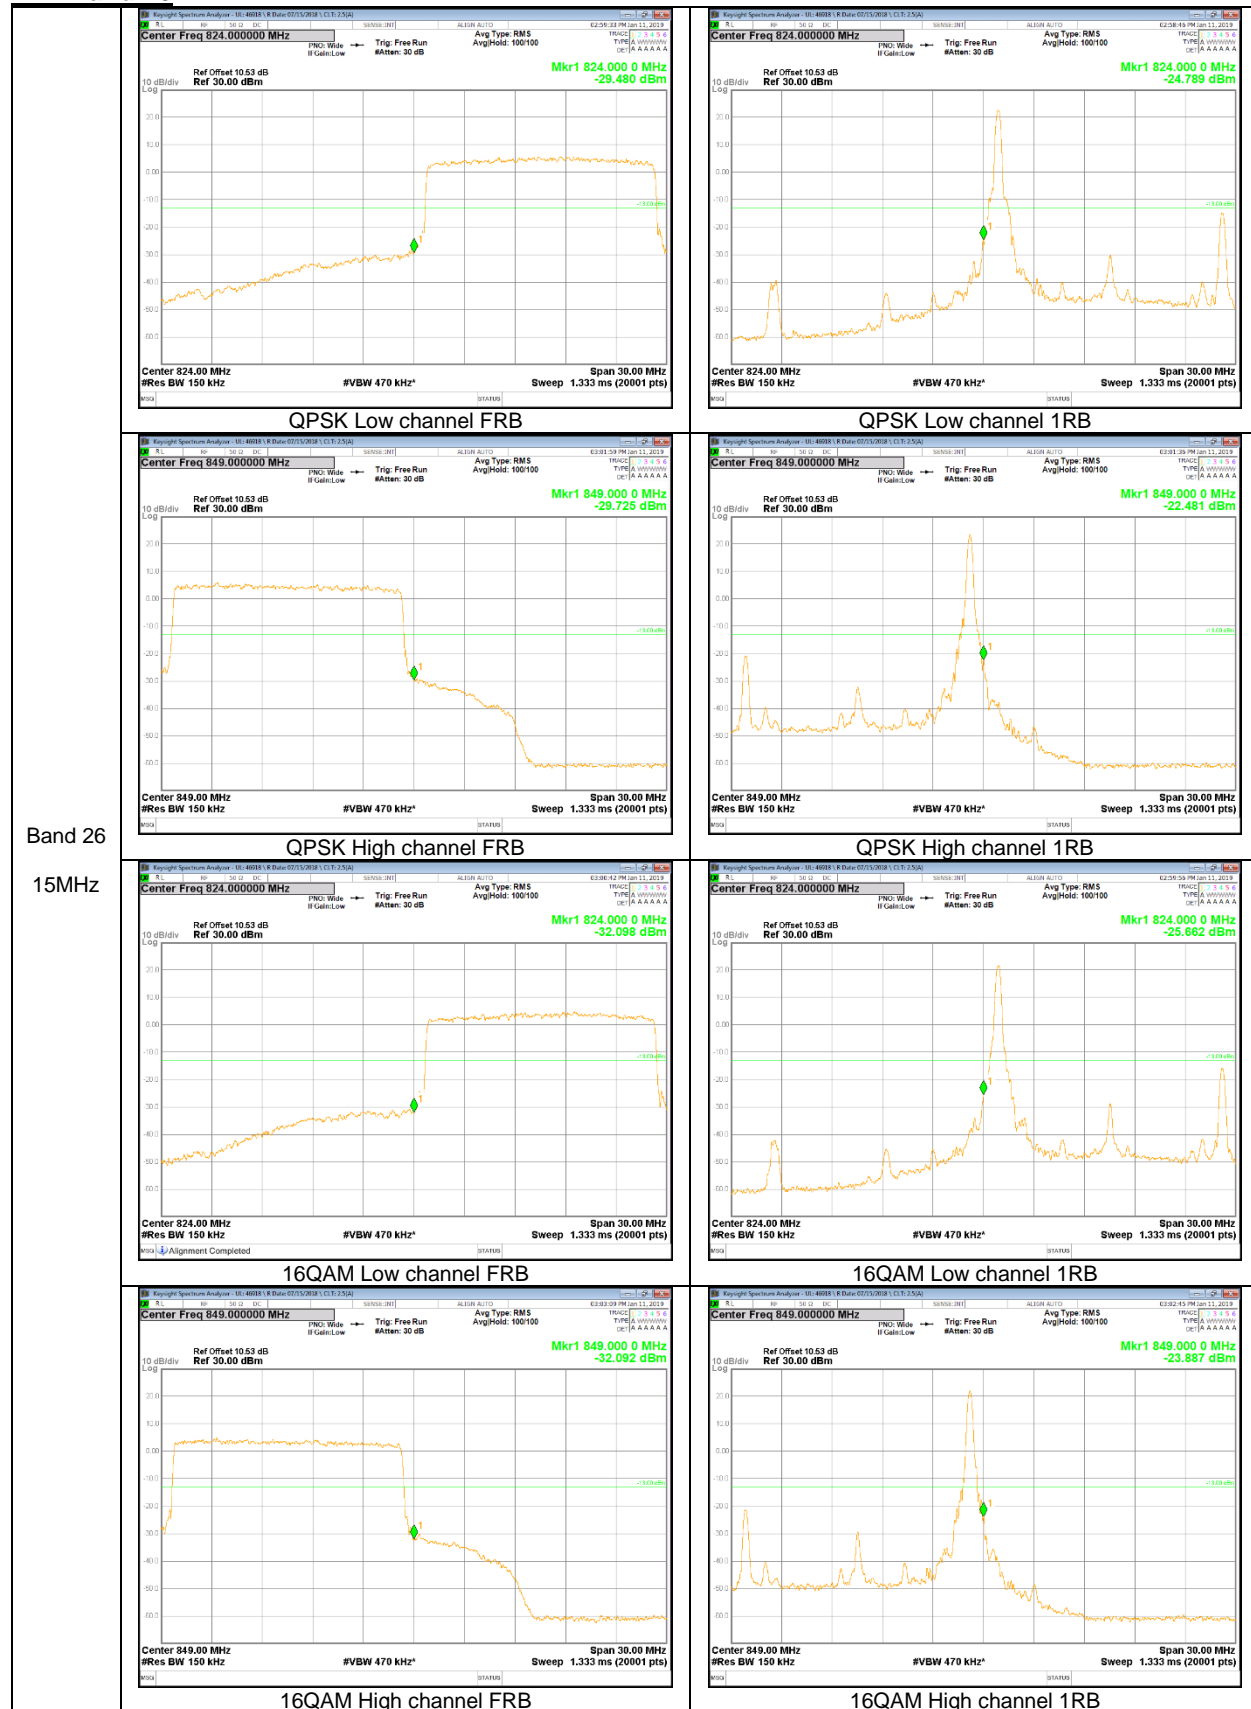

LTE Band 26

Band 26
15MHz

Band 26
10MHz

LTE Band 66

Band 66
 20MHz

Band 66
 15MHz

Band 66
 10MHz

Band 66
5MHz

Band 66
 3MHz

Band 66
1.4MHz

9.2.2. EMISSION MASK RESULT

LTE Band 26

LTE Band 41

Band 41
 20MHz