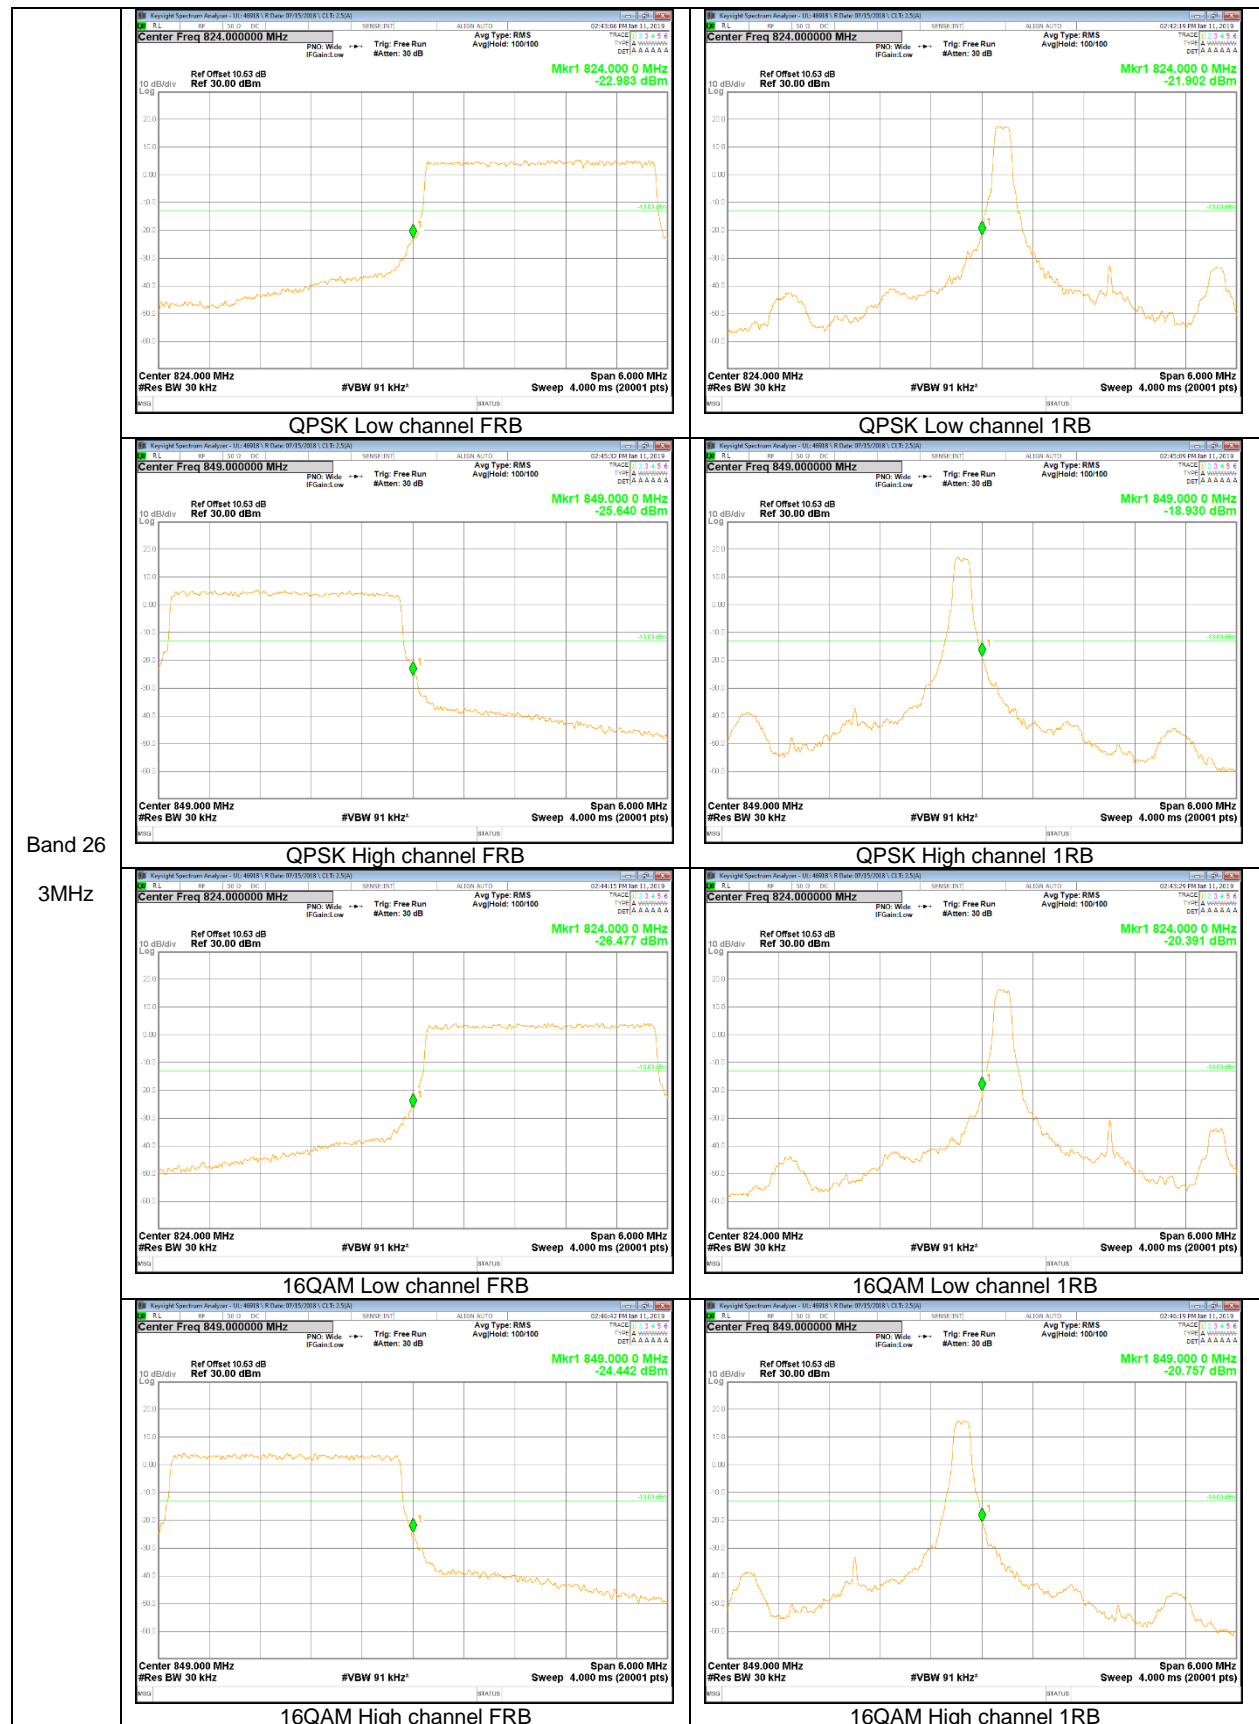

LTE Band 26

Band 26
15MHz

Band 26
10MHz

LTE Band 66

Band 66
 20MHz

Band 66
 15MHz

Band 66
 10MHz

Band 66
5MHz

Band 66
 3MHz

Band 66
1.4MHz

9.2.2. EMISSION MASK RESULT

LTE Band 26

LTE Band 41

Band 41
 20MHz