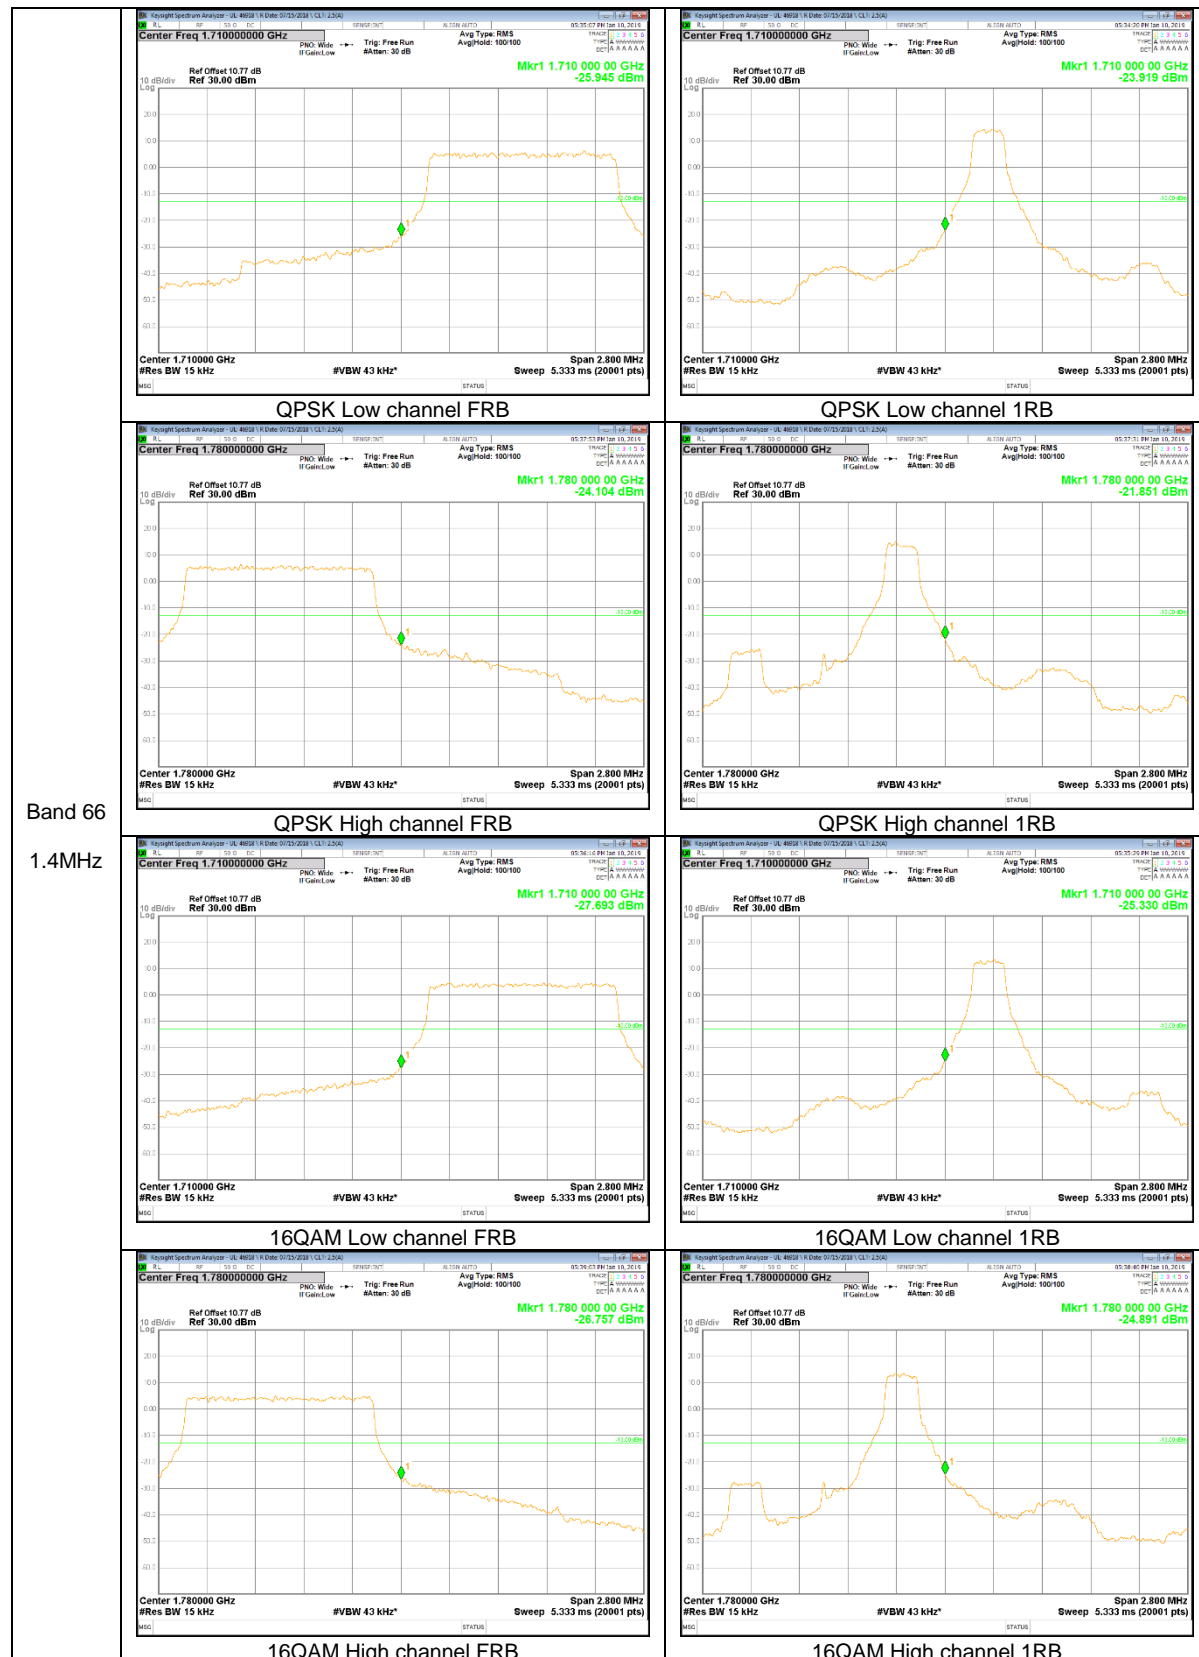

LTE Band 26

Band 26
15MHz

Band 26
10MHz

LTE Band 66

Band 66
 20MHz

Band 66
 15MHz

Band 66
 10MHz

Band 66
5MHz

Band 66
 3MHz

Band 66
1.4MHz

9.2.2. EMISSION MASK RESULT

LTE Band 26

LTE Band 41

Band 41
 20MHz