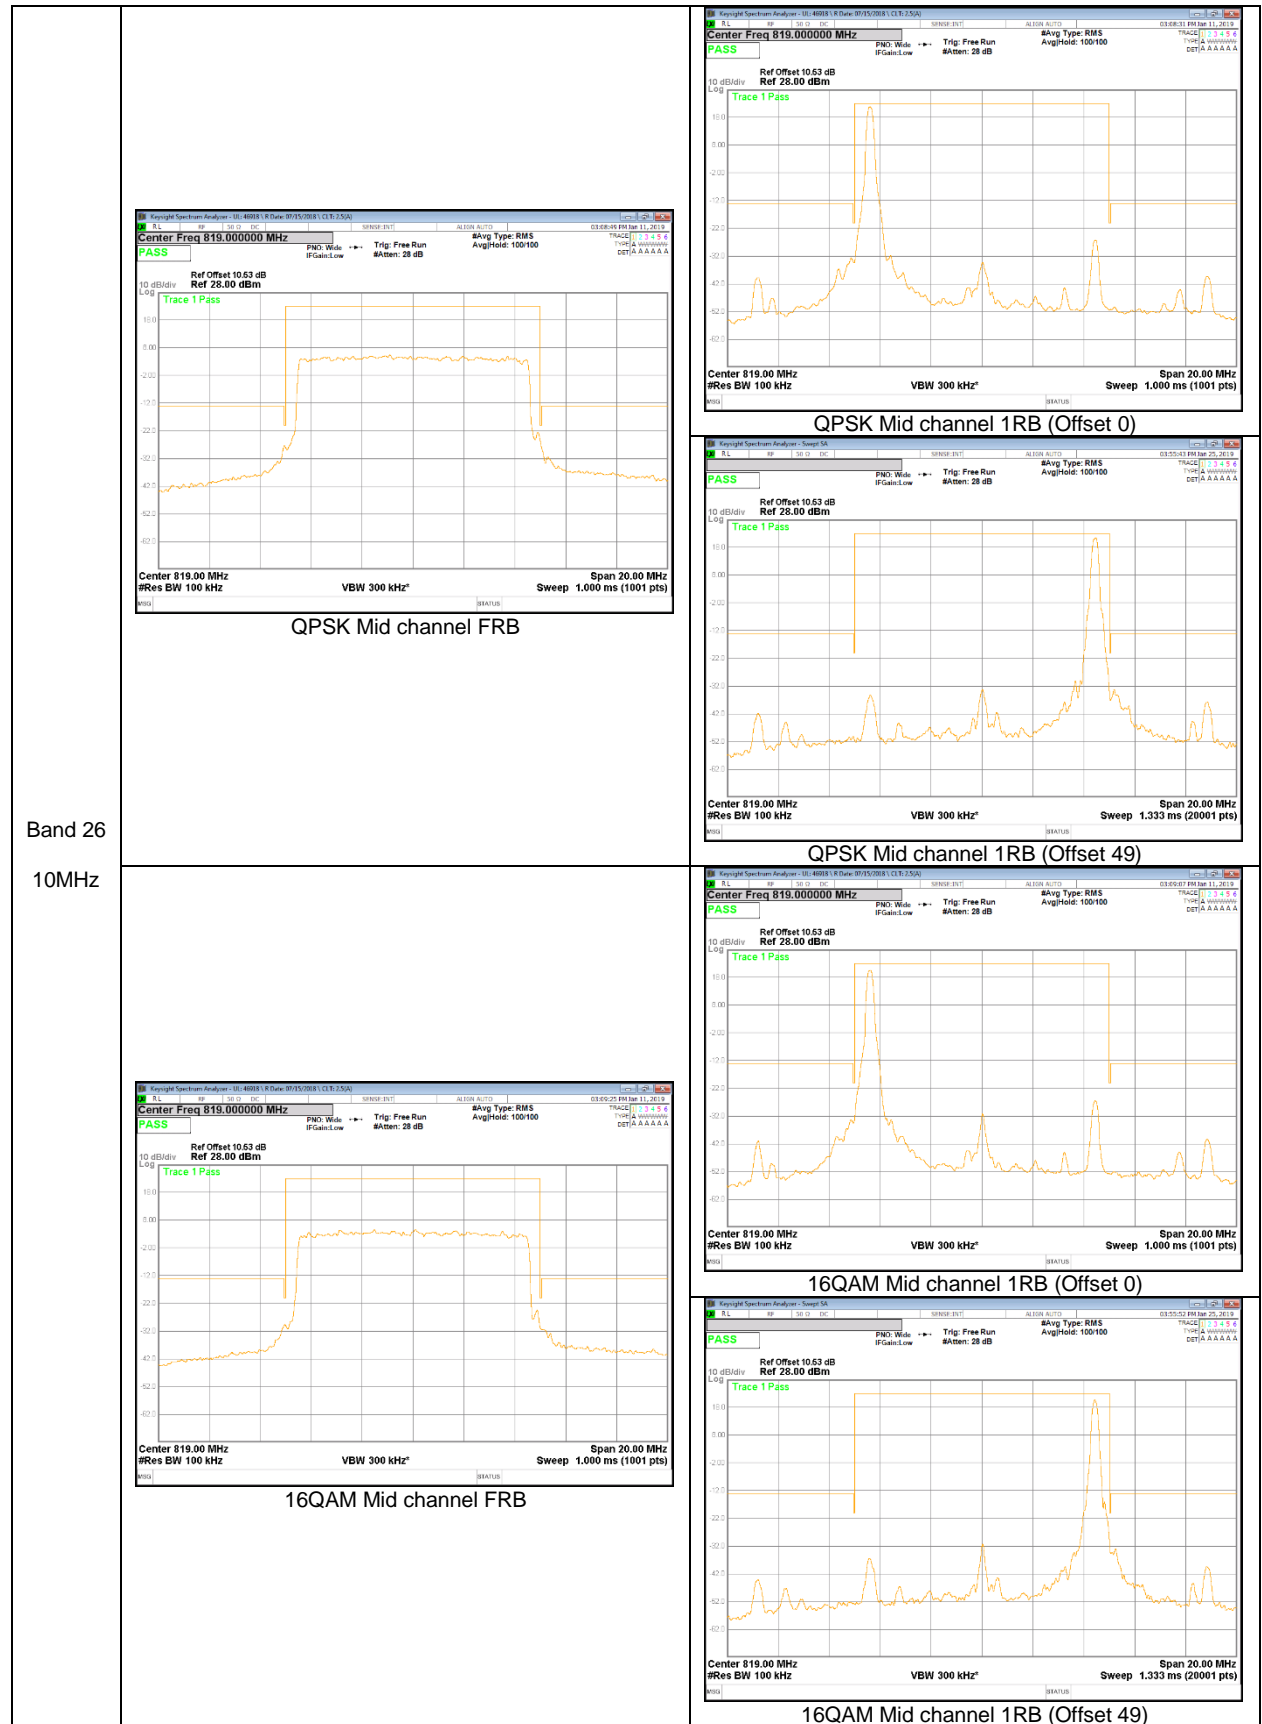

LTE Band 26

Band 26
15MHz

Band 26
10MHz

LTE Band 66

Band 66
 20MHz

Band 66
 15MHz

Band 66
 10MHz

Band 66
5MHz

Band 66
 3MHz

Band 66
1.4MHz

9.2.2. EMISSION MASK RESULT

LTE Band 26

LTE Band 41

Band 41
 20MHz