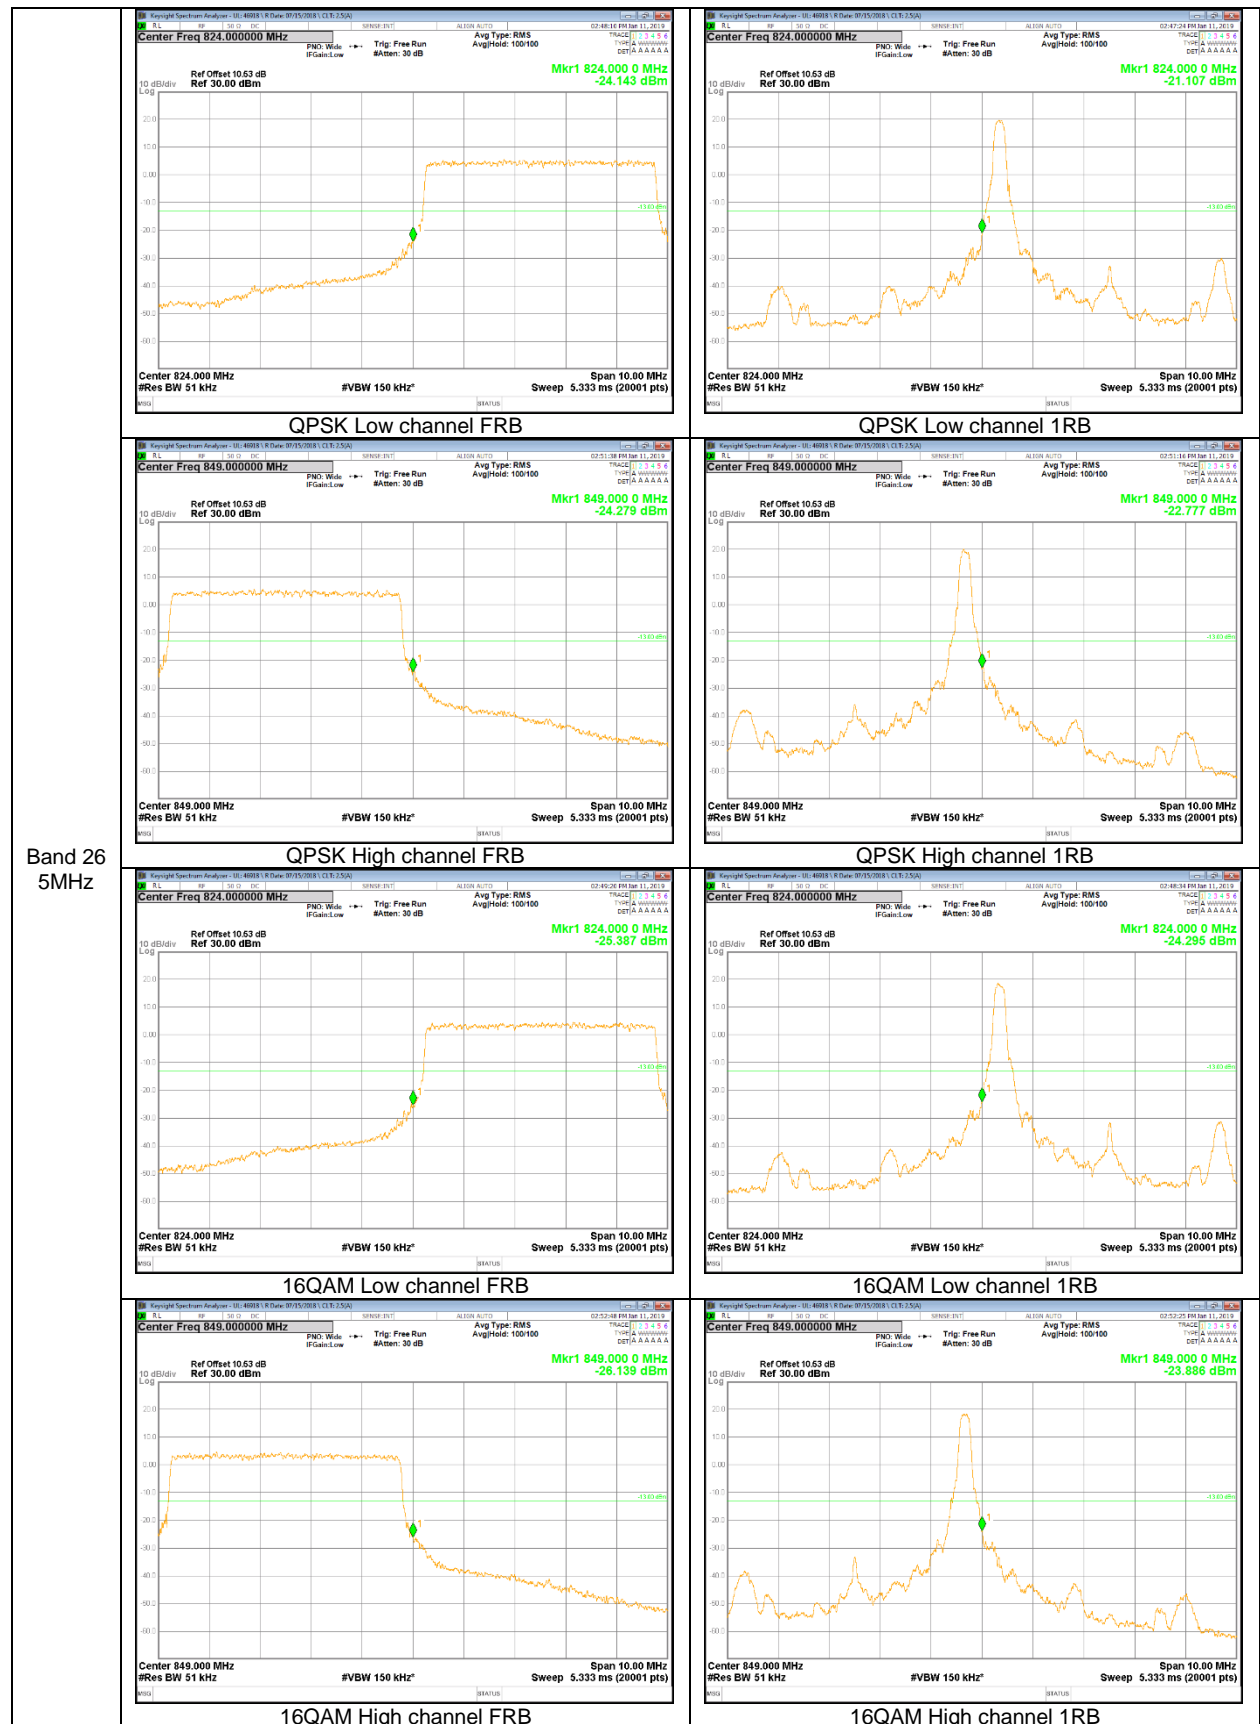

LTE Band 26

Band 26
15MHz

Band 26
10MHz

LTE Band 66

Band 66
 20MHz

Band 66
 15MHz

Band 66
 10MHz

Band 66
5MHz

Band 66
 3MHz

Band 66
1.4MHz

9.2.2. EMISSION MASK RESULT

LTE Band 26

LTE Band 41

Band 41
 20MHz