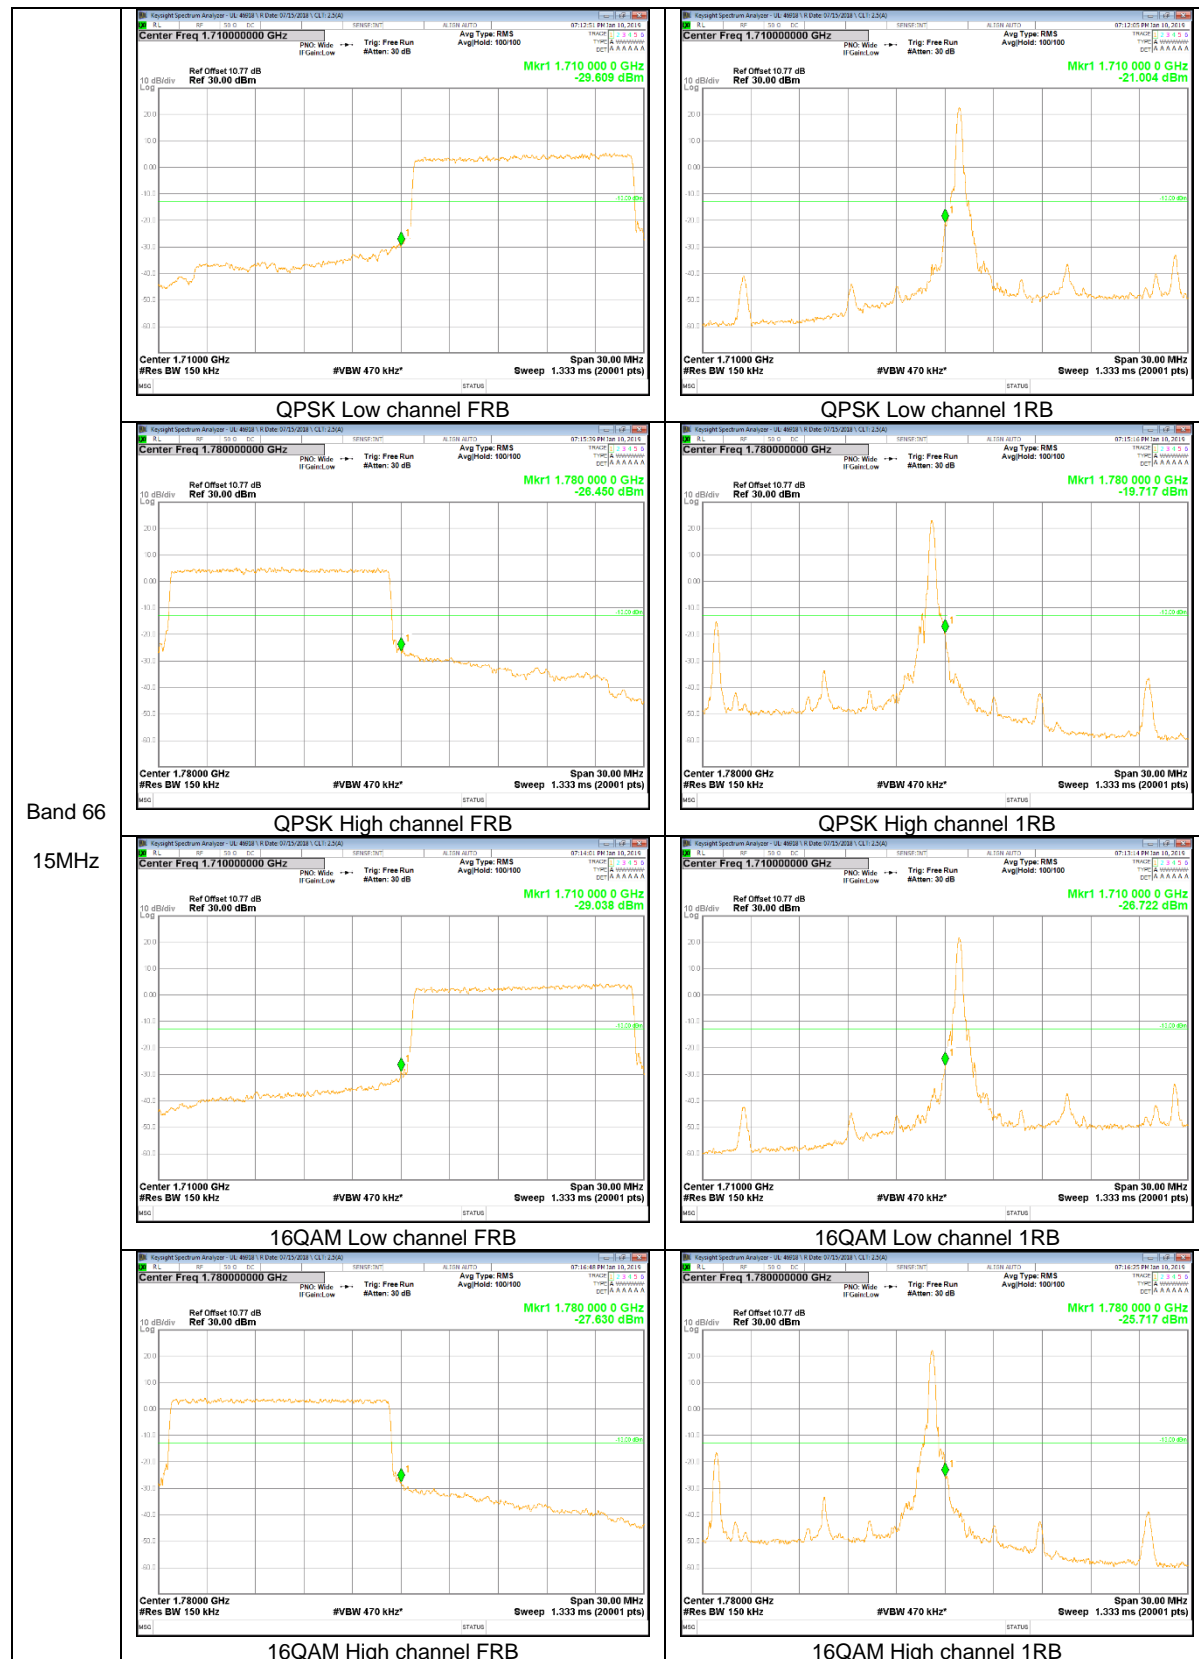

LTE Band 26

Band 26
15MHz

Band 26
10MHz

LTE Band 66

Band 66
 20MHz

Band 66
 15MHz

Band 66
 10MHz

Band 66
5MHz

Band 66
 3MHz

Band 66
1.4MHz

9.2.2. EMISSION MASK RESULT

LTE Band 26

LTE Band 41

Band 41
 20MHz