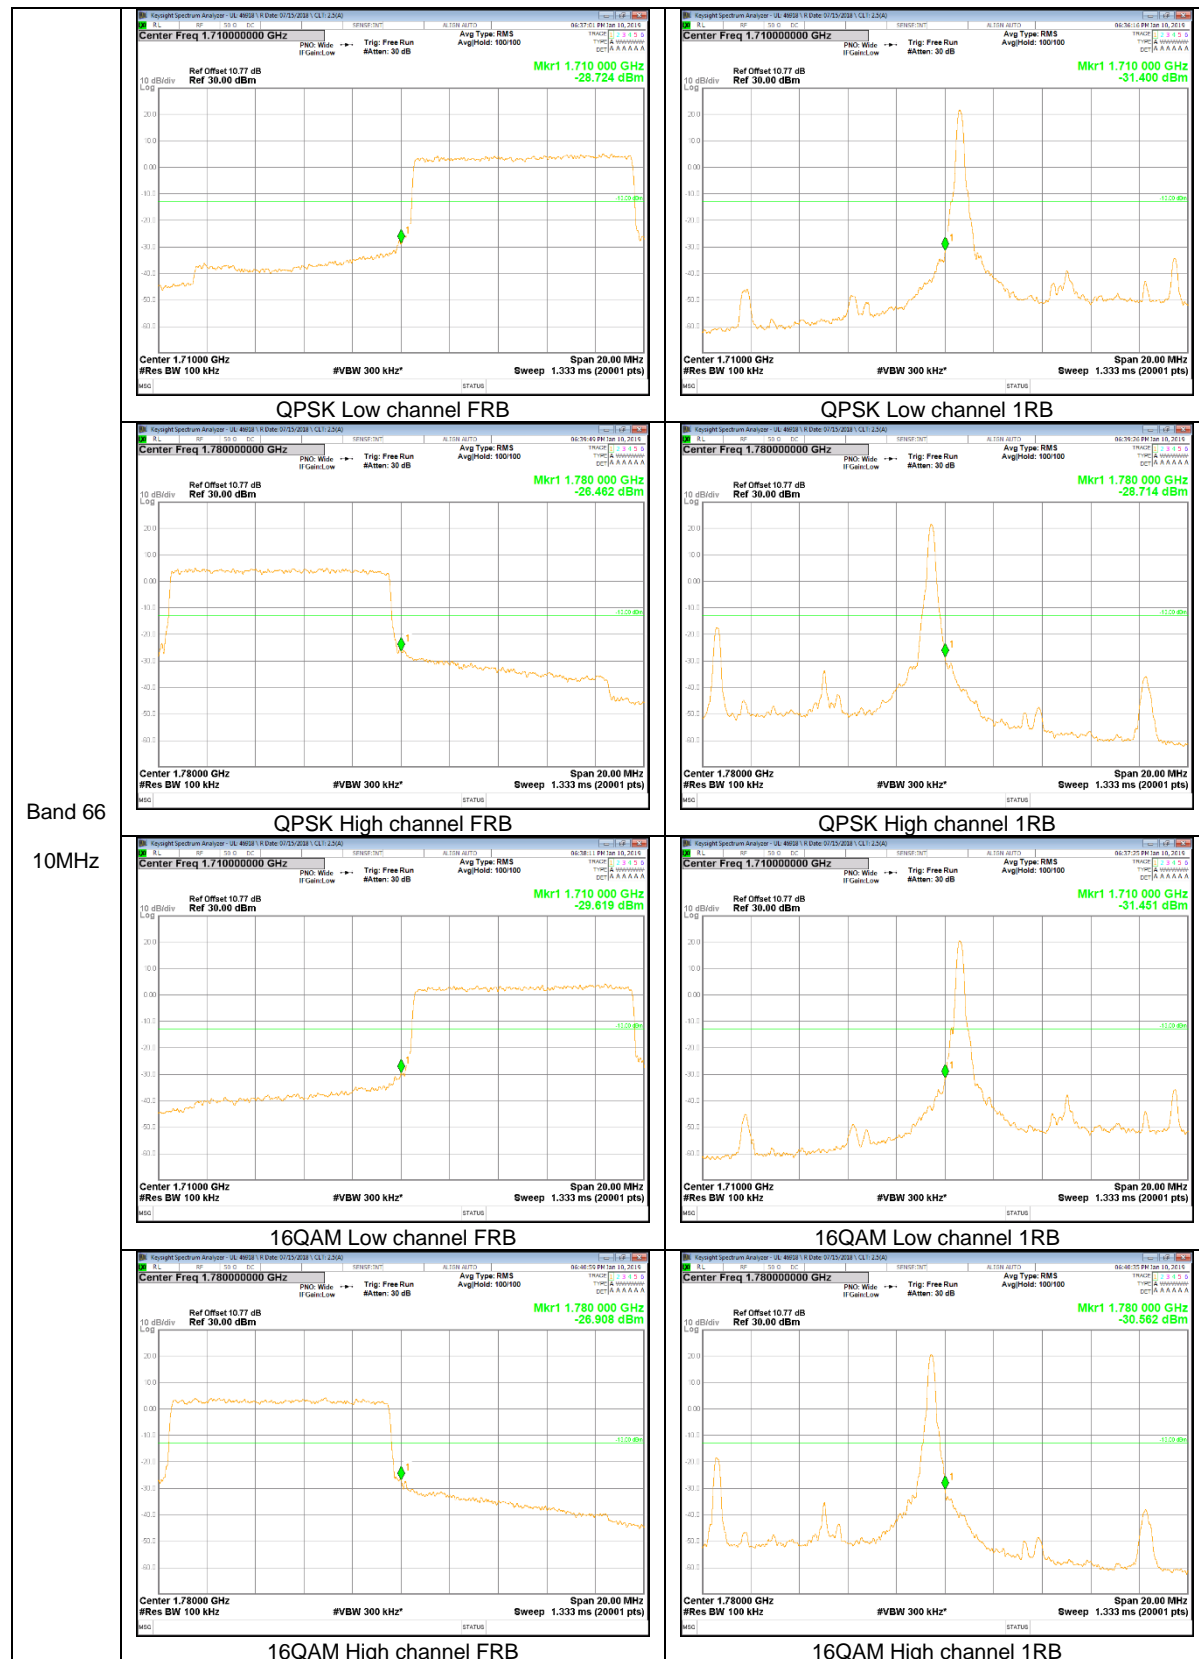

LTE Band 26

Band 26
15MHz

Band 26
10MHz

LTE Band 66

Band 66
 20MHz

Band 66
 15MHz

Band 66
 10MHz

Band 66
5MHz

Band 66
 3MHz

Band 66
1.4MHz

9.2.2. EMISSION MASK RESULT

LTE Band 26

LTE Band 41

Band 41
 20MHz