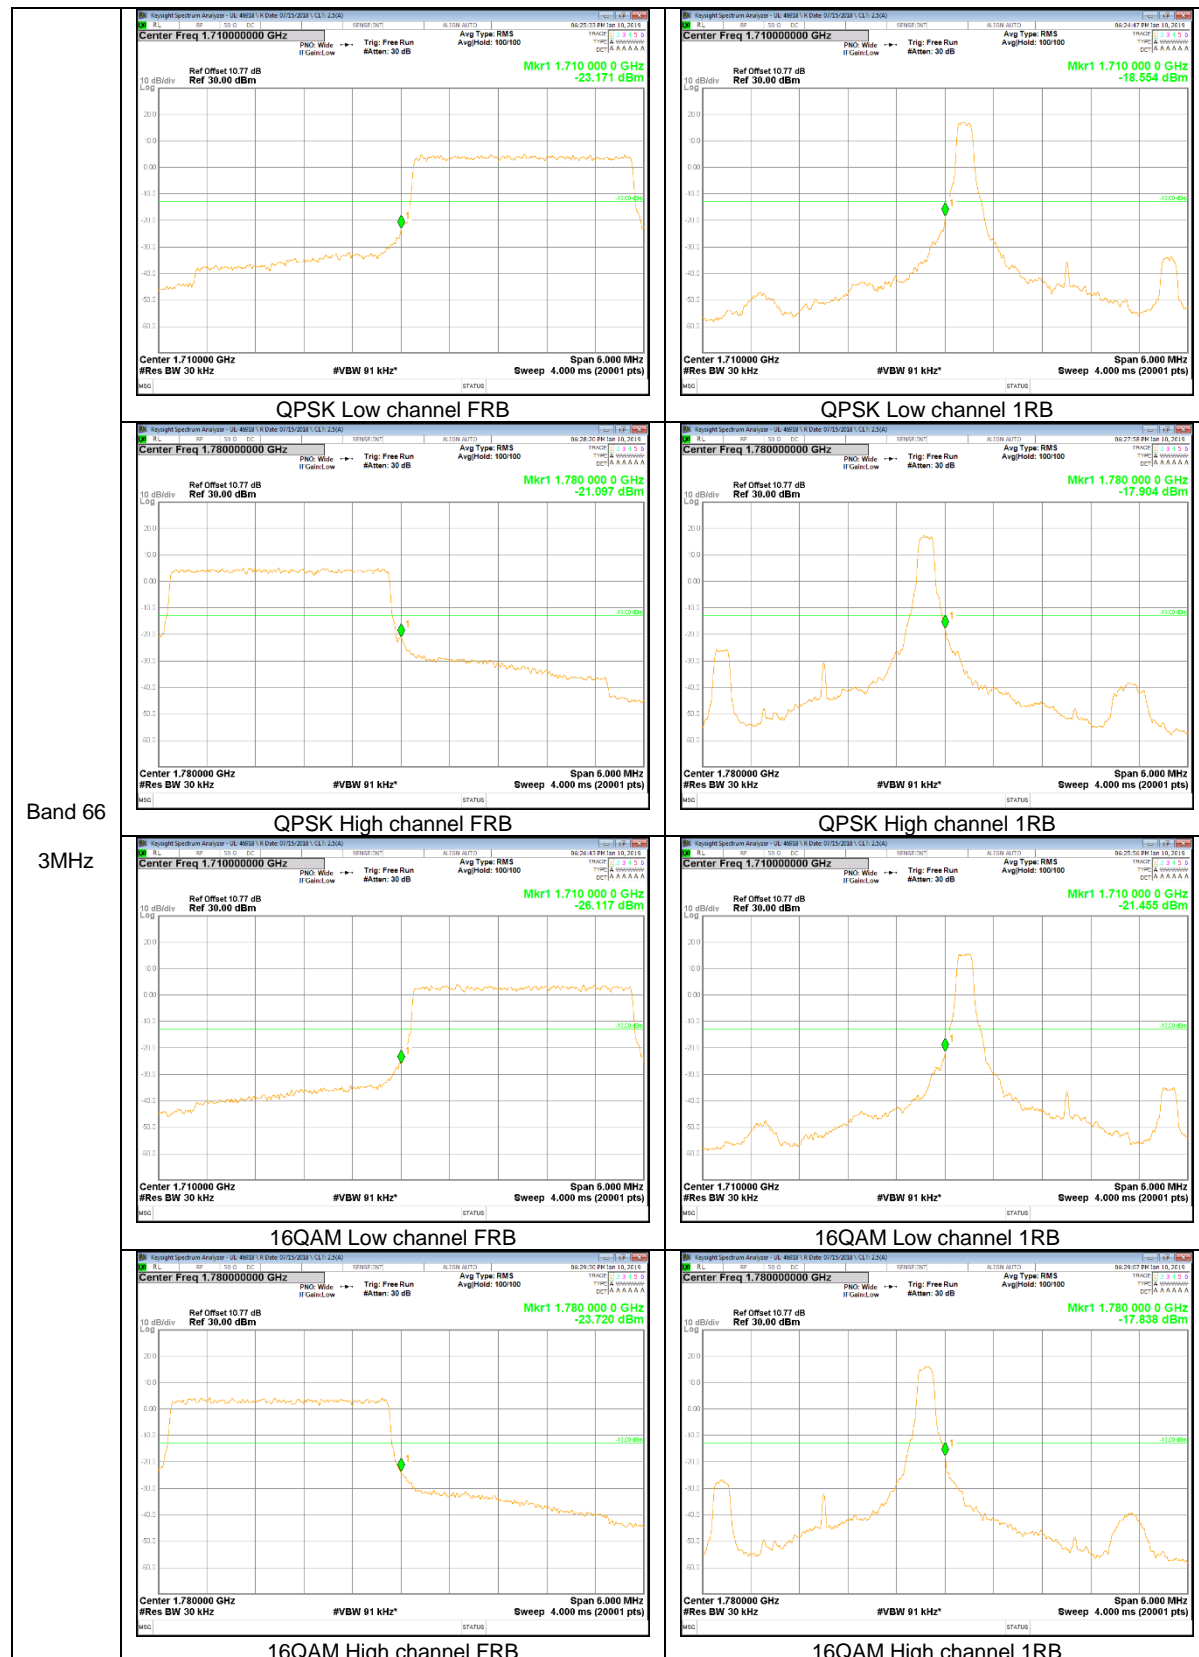

LTE Band 26

Band 26
15MHz

Band 26
10MHz

LTE Band 66

Band 66
 20MHz

Band 66
 15MHz

Band 66
 10MHz

Band 66
5MHz

Band 66
 3MHz

Band 66
1.4MHz

9.2.2. EMISSION MASK RESULT

LTE Band 26

LTE Band 41

Band 41
 20MHz