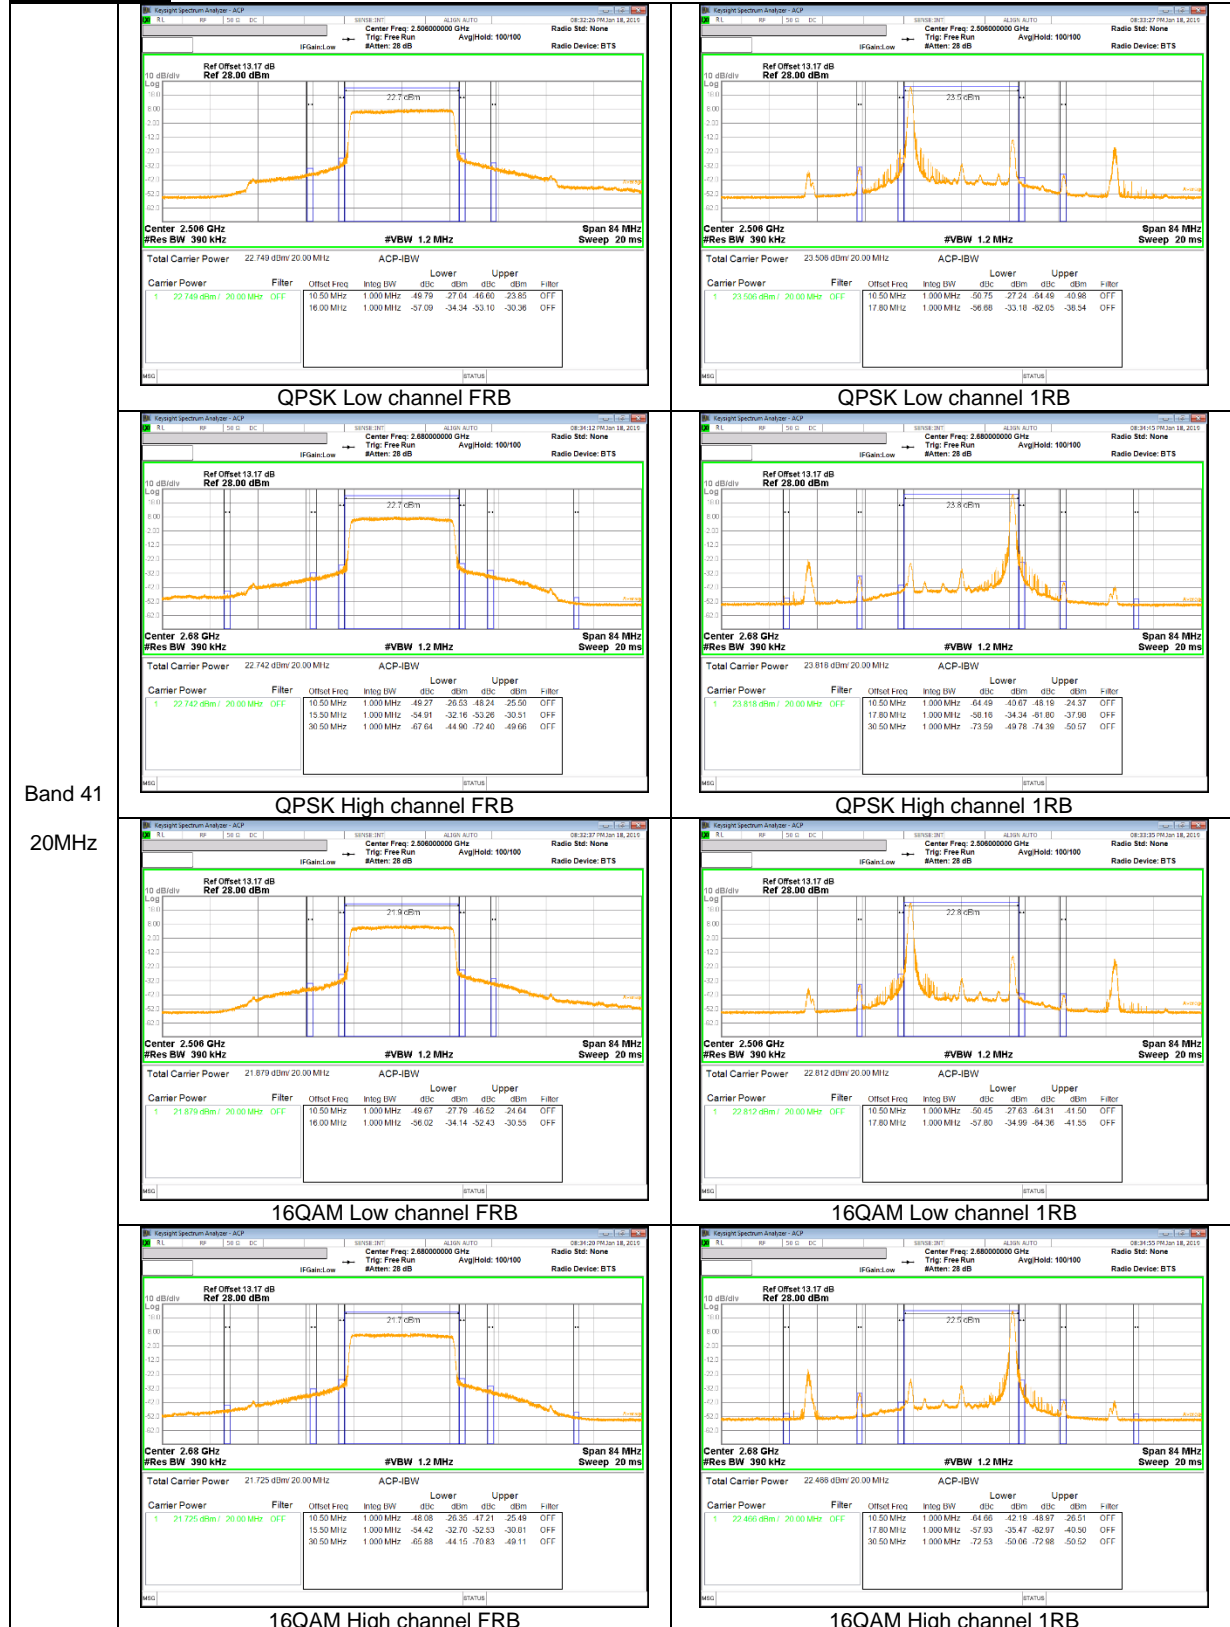

LTE Band 26

Band 26
15MHz

Band 26
10MHz

LTE Band 66

Band 66
 20MHz

Band 66
 15MHz

Band 66
 10MHz

Band 66
5MHz

Band 66
 3MHz

Band 66
1.4MHz

9.2.2. EMISSION MASK RESULT

LTE Band 26

LTE Band 41

Band 41
 20MHz