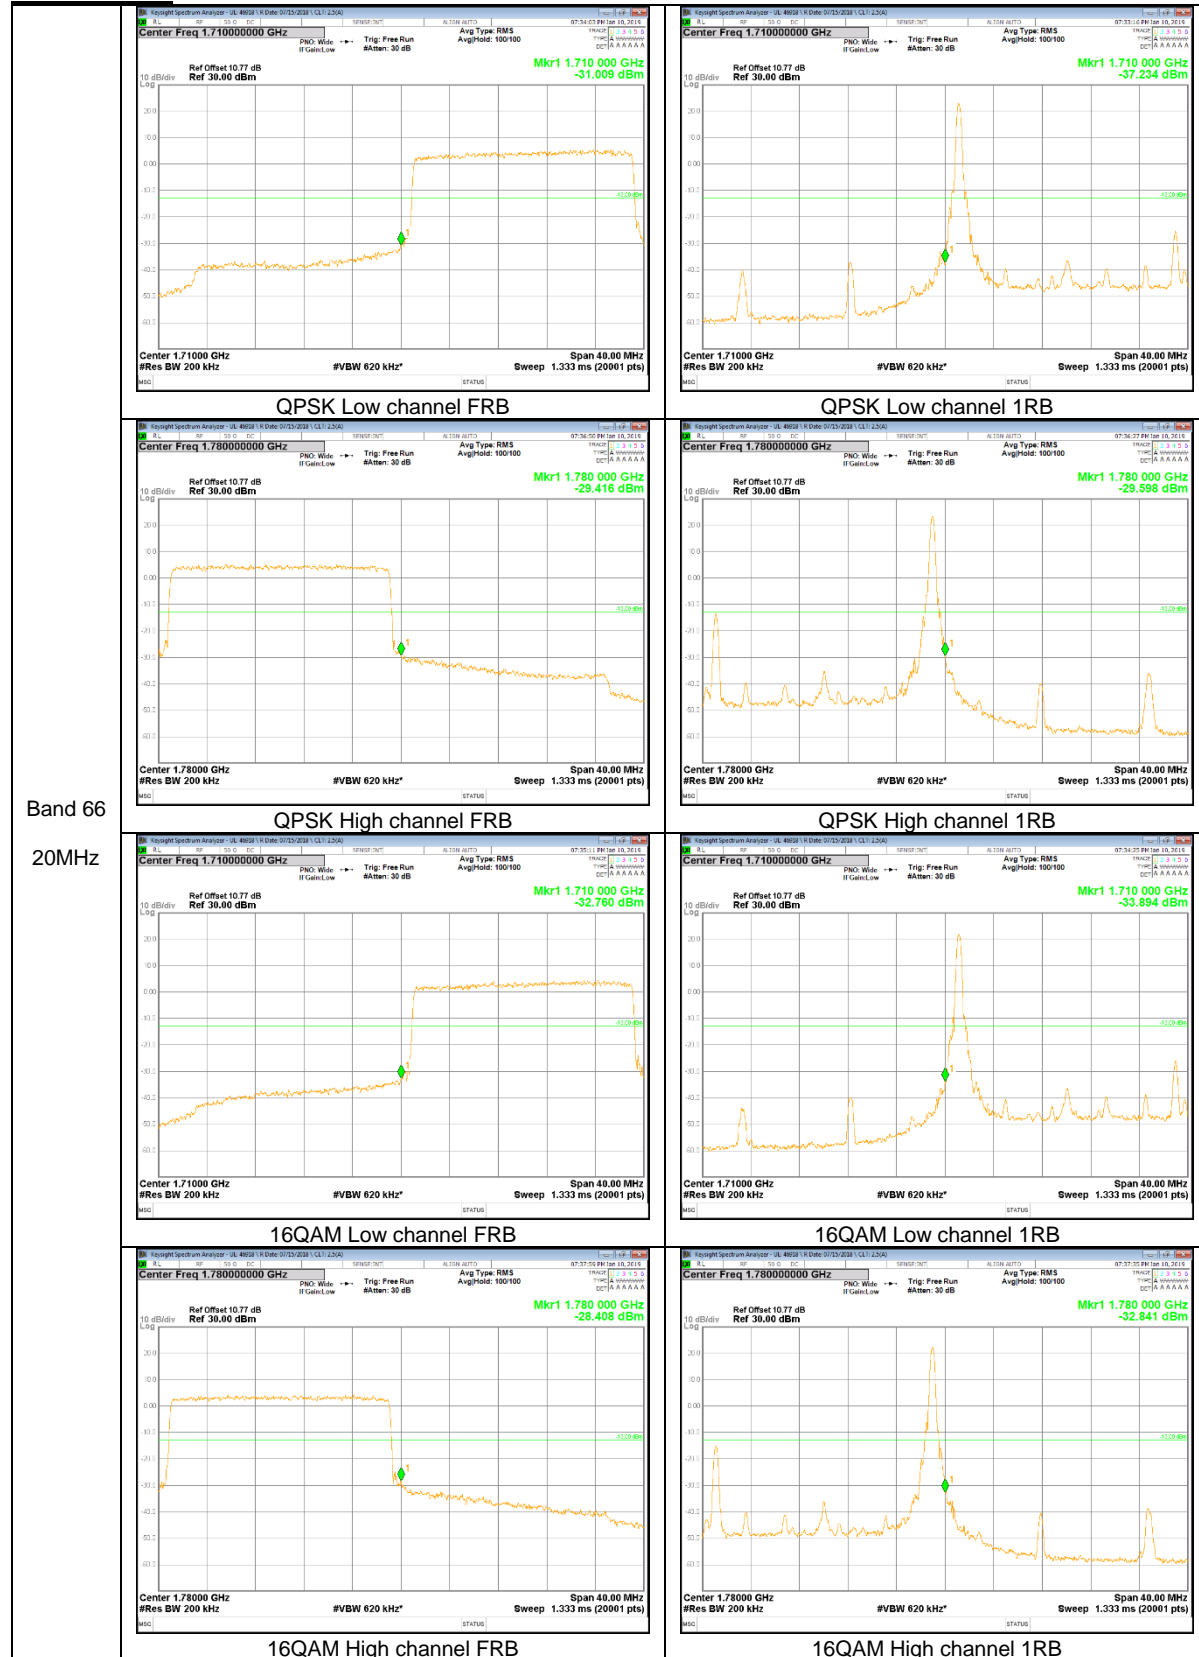

LTE Band 26

Band 26
15MHz

Band 26
10MHz

LTE Band 66

Band 66
 20MHz

Band 66
 15MHz

Band 66
 10MHz

Band 66
5MHz

Band 66
 3MHz

Band 66
1.4MHz

9.2.2. EMISSION MASK RESULT

LTE Band 26

LTE Band 41

Band 41
 20MHz