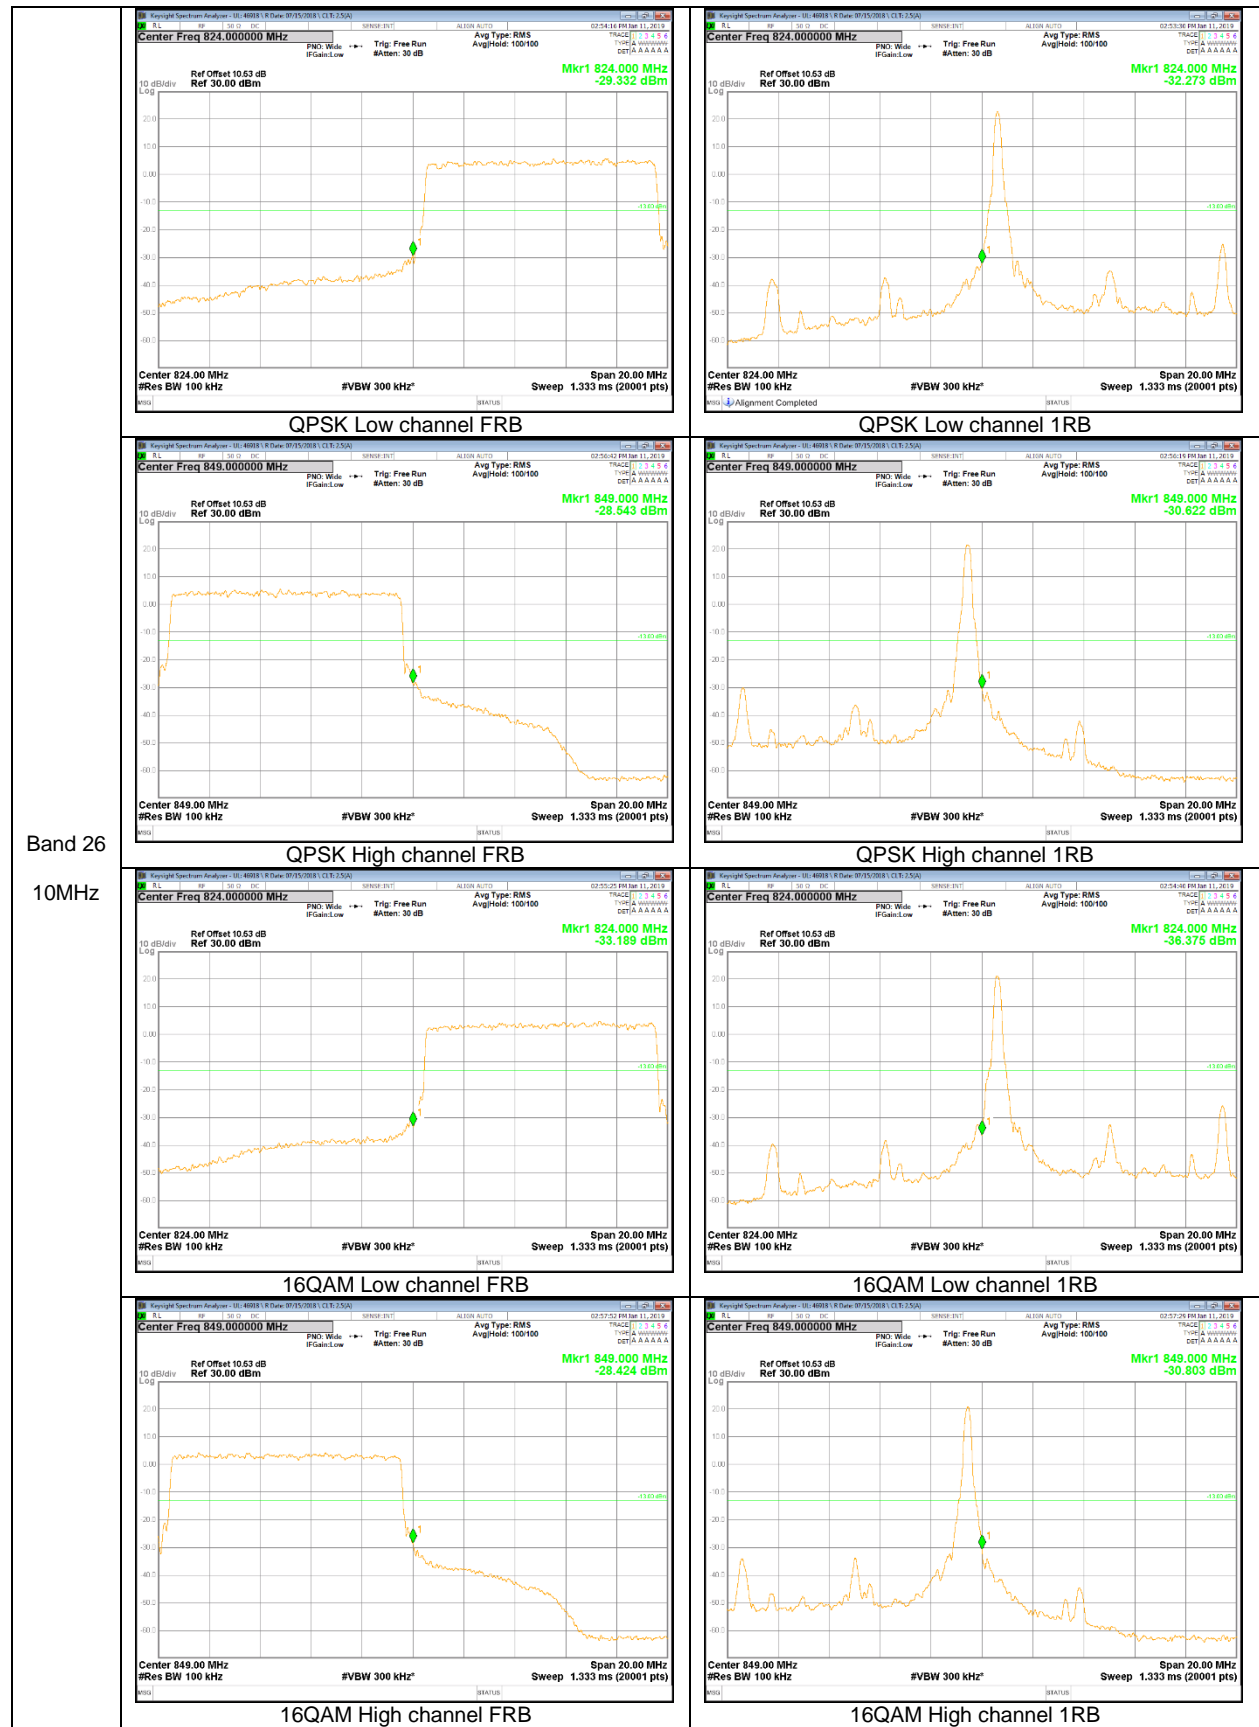

LTE Band 26

Band 26
15MHz

Band 26
10MHz

LTE Band 66

Band 66
 20MHz

Band 66
 15MHz

Band 66
 10MHz

Band 66
5MHz

Band 66
 3MHz

Band 66
1.4MHz

9.2.2. EMISSION MASK RESULT

LTE Band 26

LTE Band 41

Band 41
 20MHz