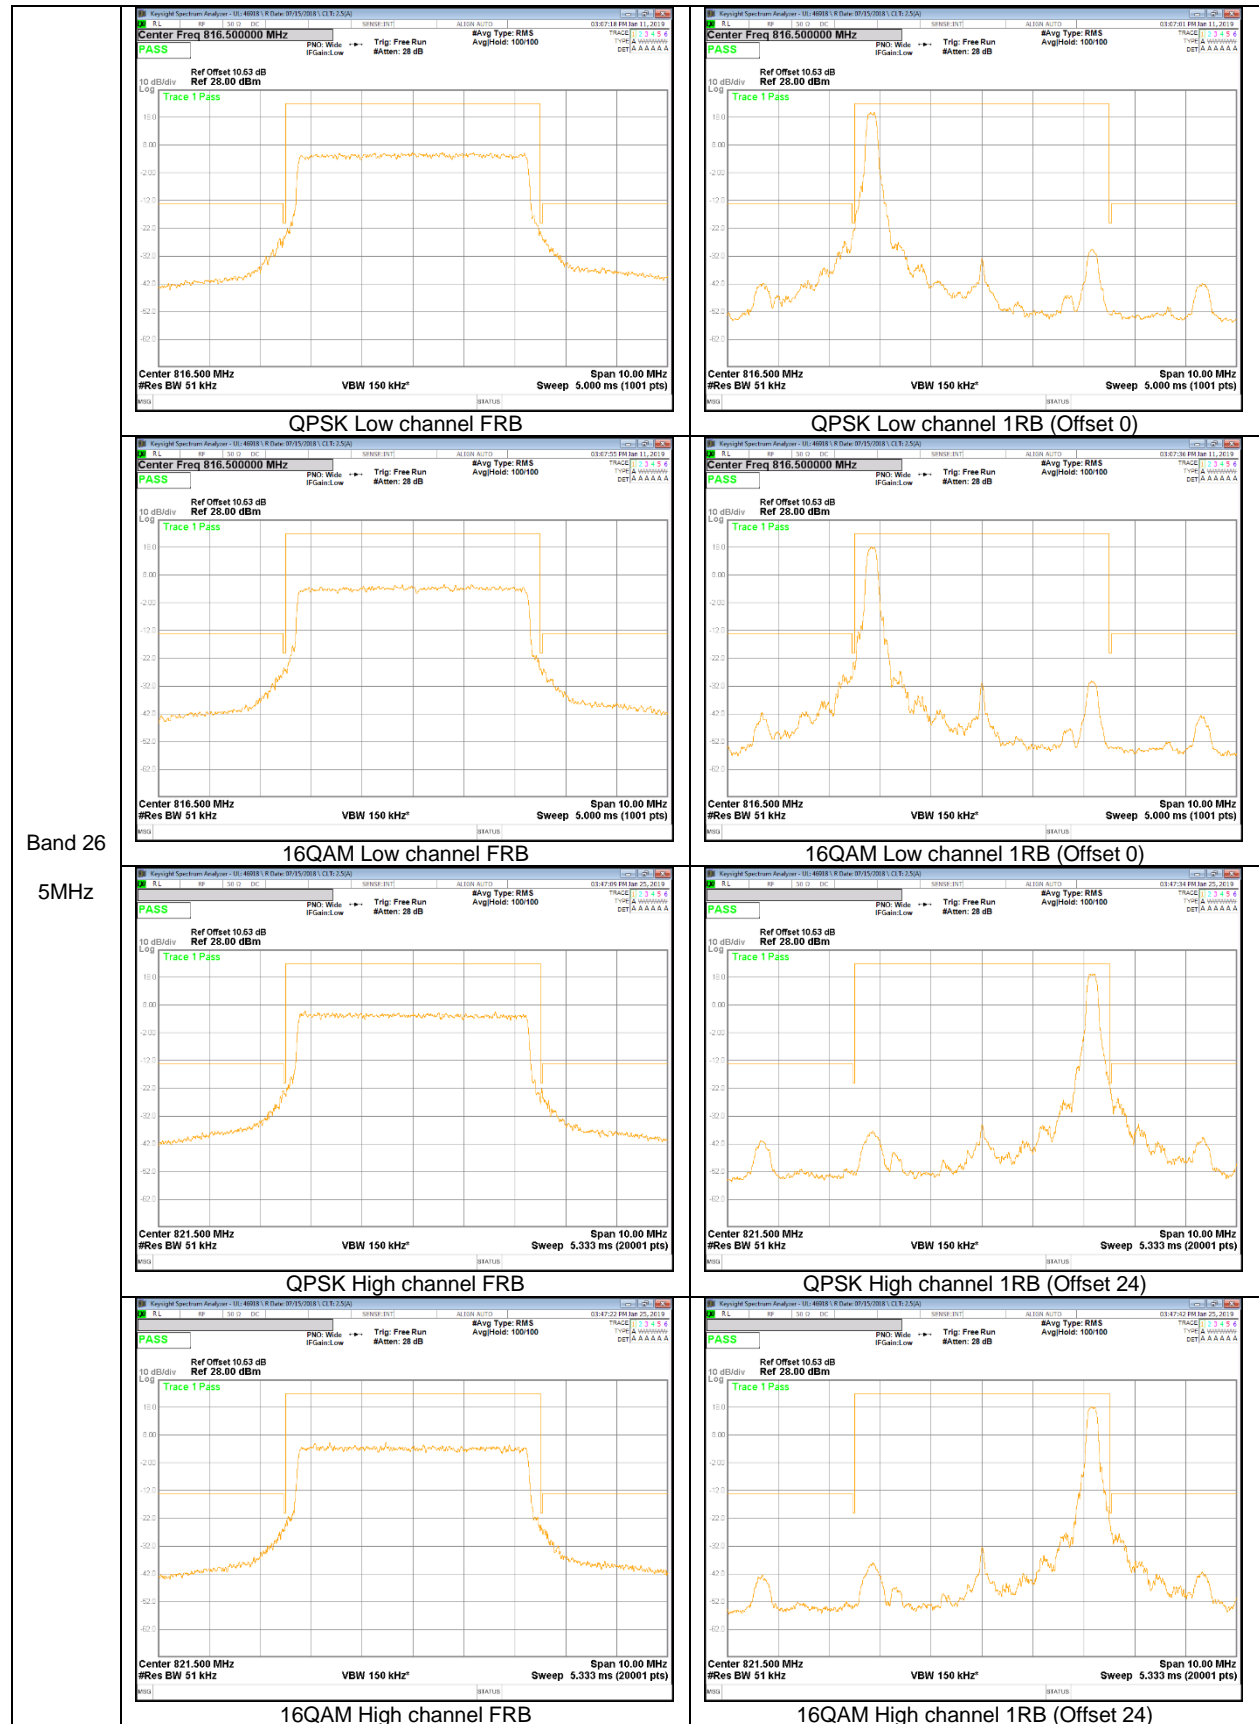

LTE Band 26

Band 26
15MHz

Band 26
10MHz

LTE Band 66

Band 66
 20MHz

Band 66
 15MHz

Band 66
 10MHz

Band 66
5MHz

Band 66
 3MHz

Band 66
1.4MHz

9.2.2. EMISSION MASK RESULT

LTE Band 26

LTE Band 41

Band 41
 20MHz