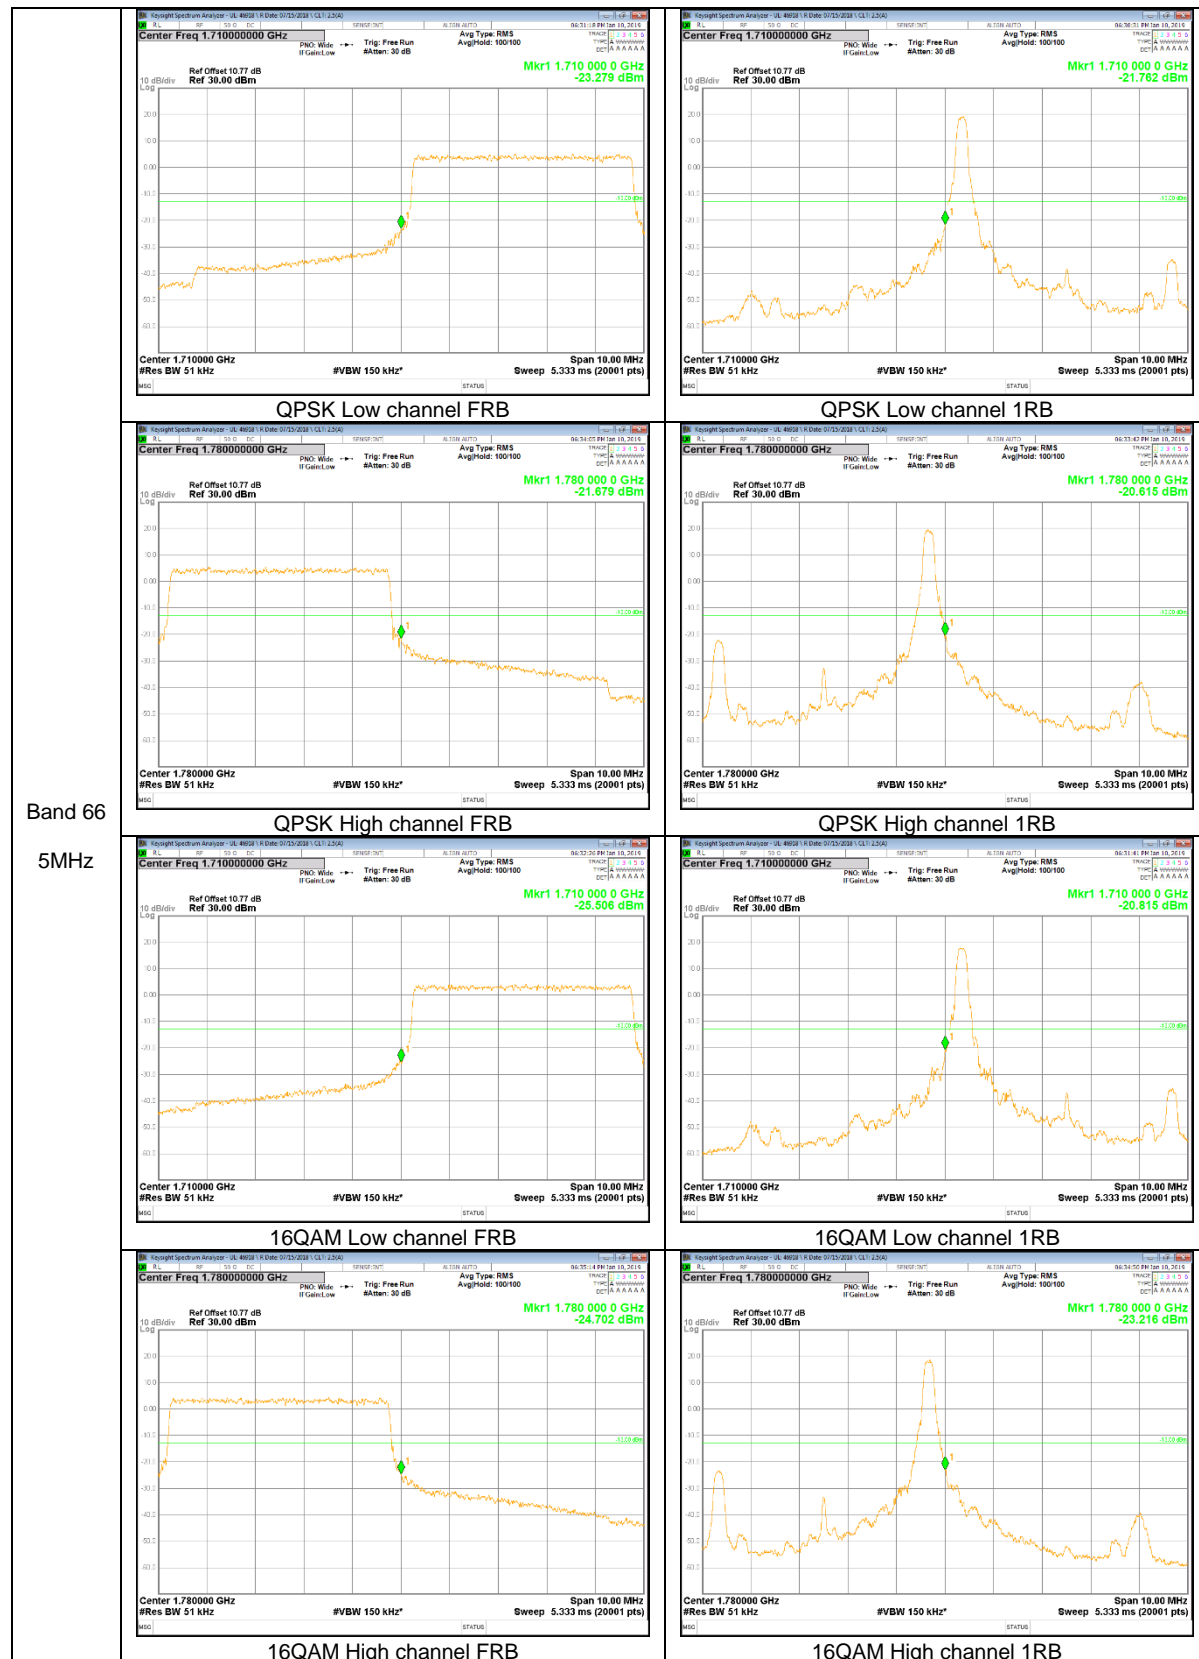

LTE Band 26

Band 26
15MHz

Band 26
10MHz

LTE Band 66

Band 66
 20MHz

Band 66
 15MHz

Band 66
 10MHz

Band 66
5MHz

Band 66
 3MHz

Band 66
1.4MHz

9.2.2. EMISSION MASK RESULT

LTE Band 26

LTE Band 41

Band 41
 20MHz