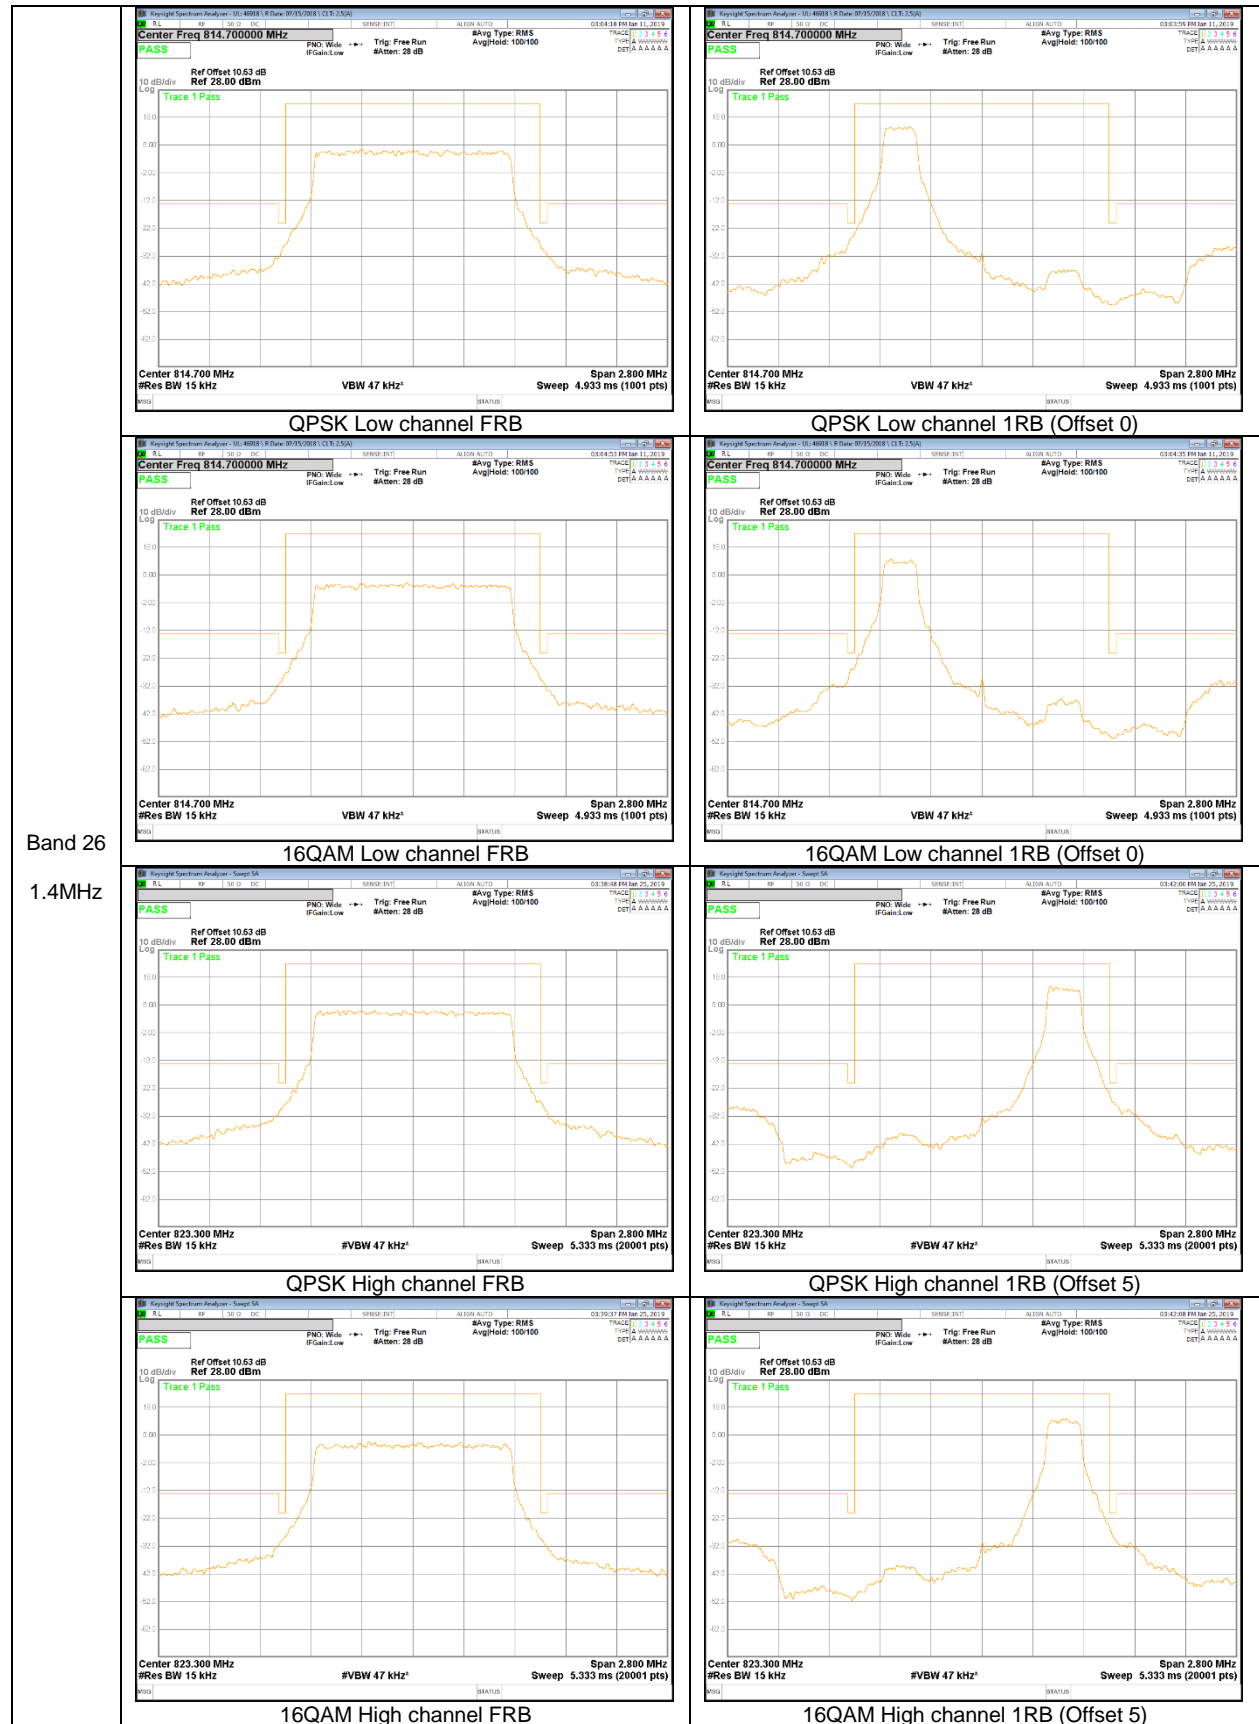

LTE Band 26

Band 26
15MHz

Band 26
10MHz

LTE Band 66

Band 66
 20MHz

Band 66
 15MHz

Band 66
 10MHz

Band 66
5MHz

Band 66
 3MHz

Band 66
1.4MHz

9.2.2. EMISSION MASK RESULT

LTE Band 26

LTE Band 41

Band 41
 20MHz