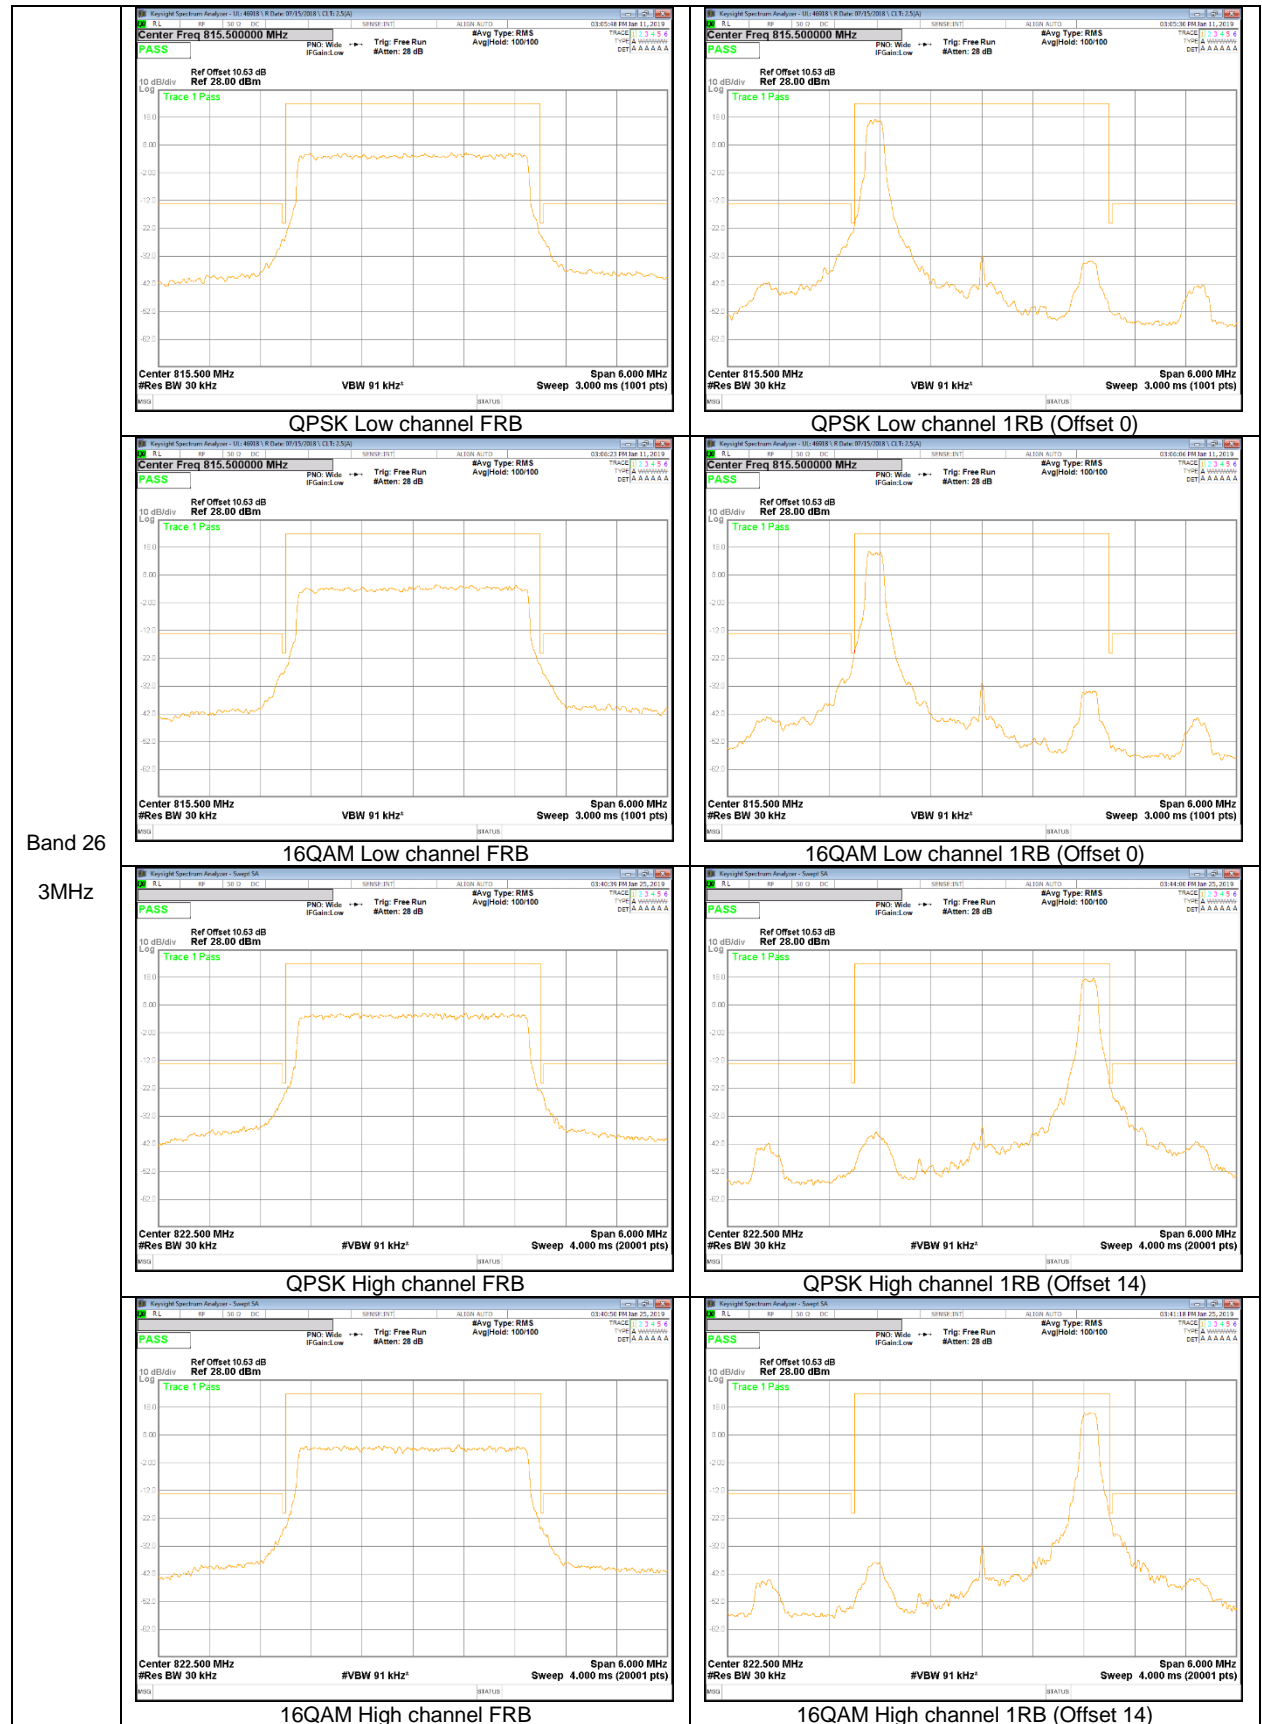

LTE Band 26

Band 26
15MHz

Band 26
10MHz

LTE Band 66

Band 66
 20MHz

Band 66
 15MHz

Band 66
 10MHz

Band 66
5MHz

Band 66
 3MHz

Band 66
1.4MHz

9.2.2. EMISSION MASK RESULT

LTE Band 26

LTE Band 41

Band 41
 20MHz