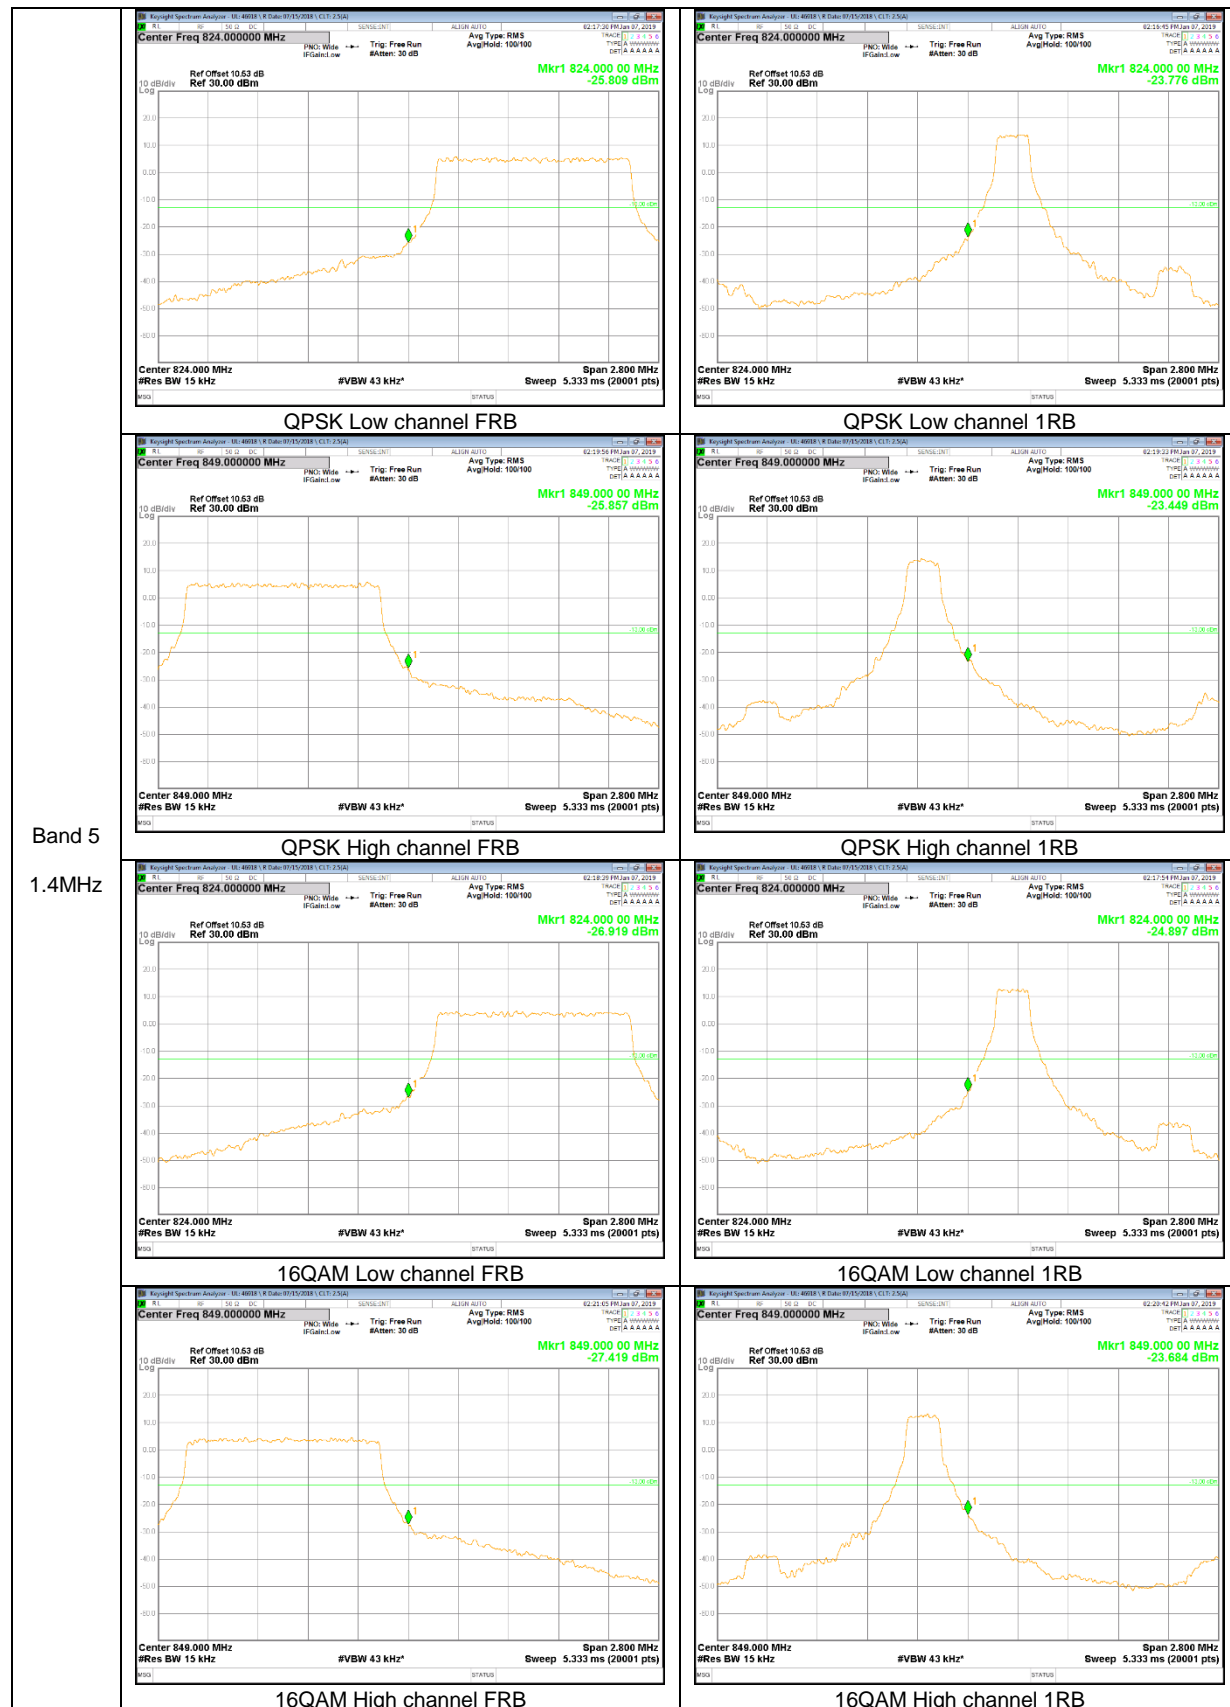

Band 2
 15MHz

Band 2
10MHz

Band 2
5MHz

LTE Band 5

Band 5
 10MHz

Band 5
3MHz

LTE Band 12

Band 12
 5MHz

Band 12
 3MHz

Band 12
 1.4MHz

LTE Band 13