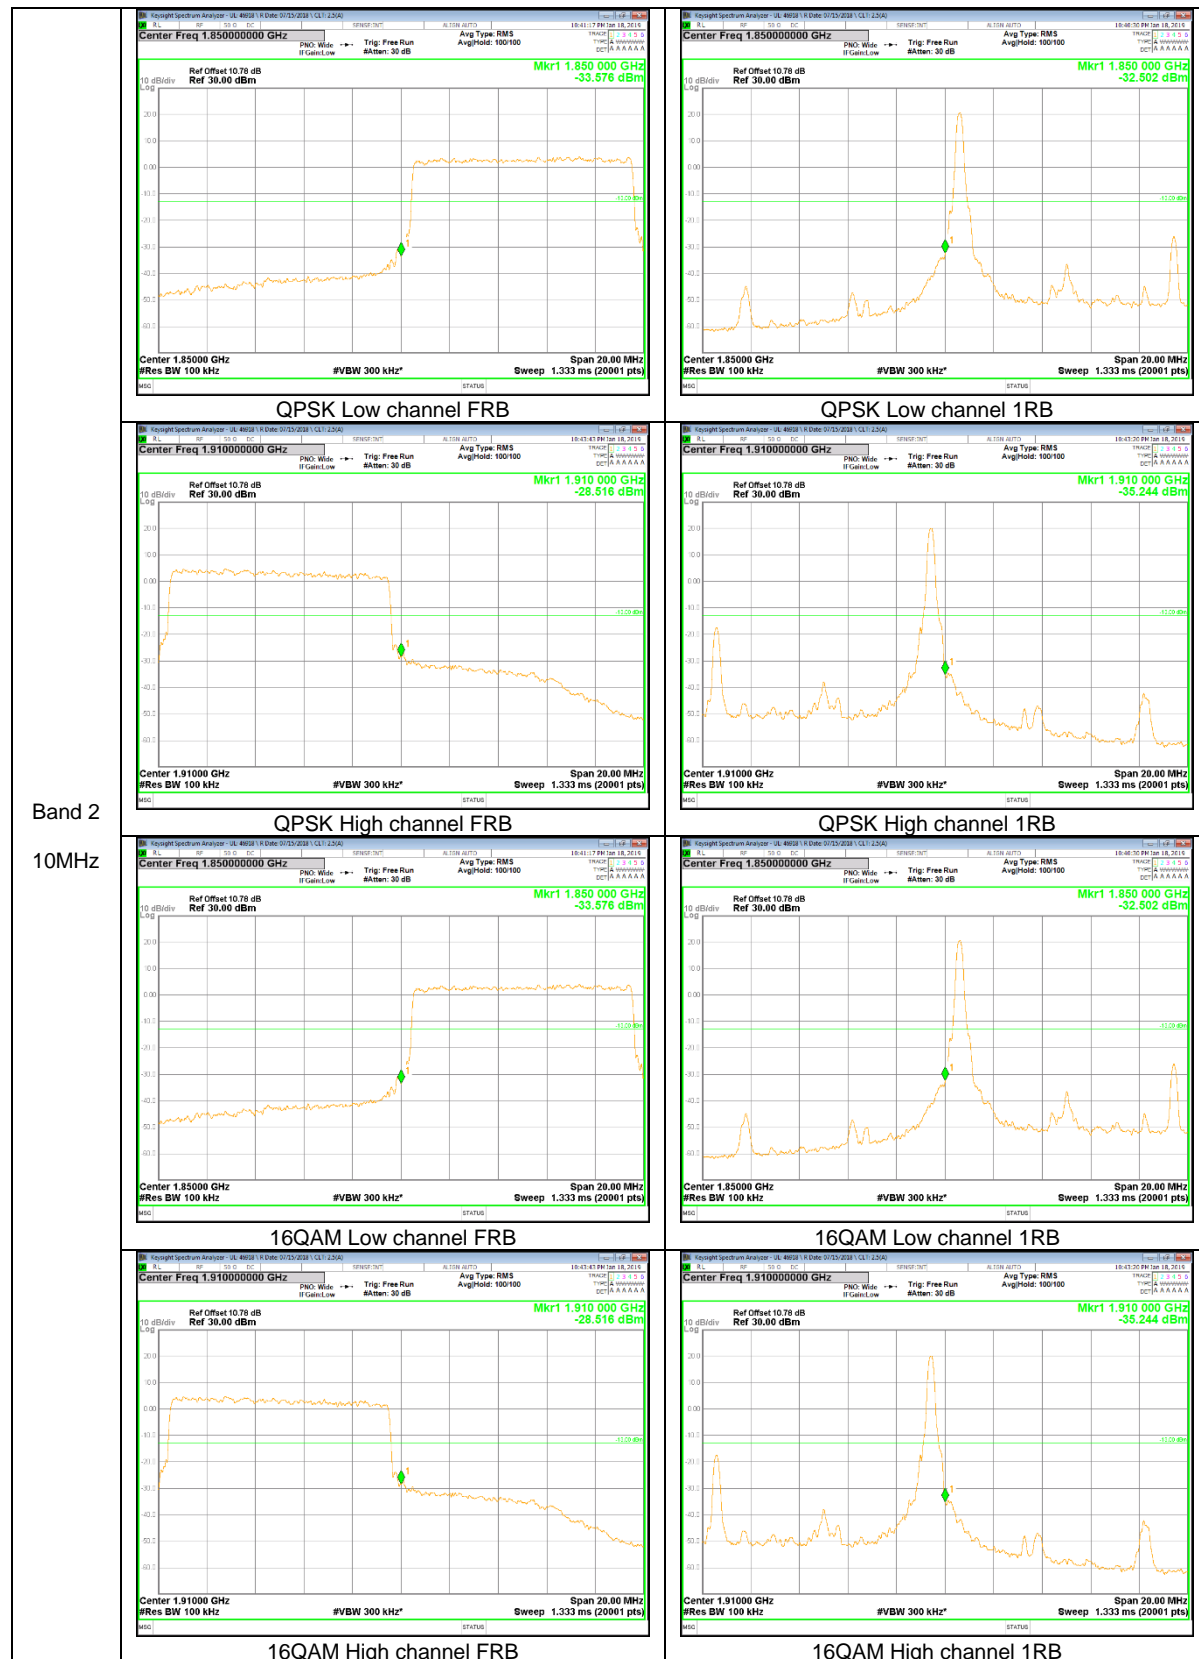

Band 2
 15MHz

Band 2
10MHz

Band 2
5MHz

LTE Band 5

Band 5
 10MHz

Band 5
3MHz

LTE Band 12

Band 12
 5MHz

Band 12
 3MHz

Band 12
 1.4MHz

LTE Band 13