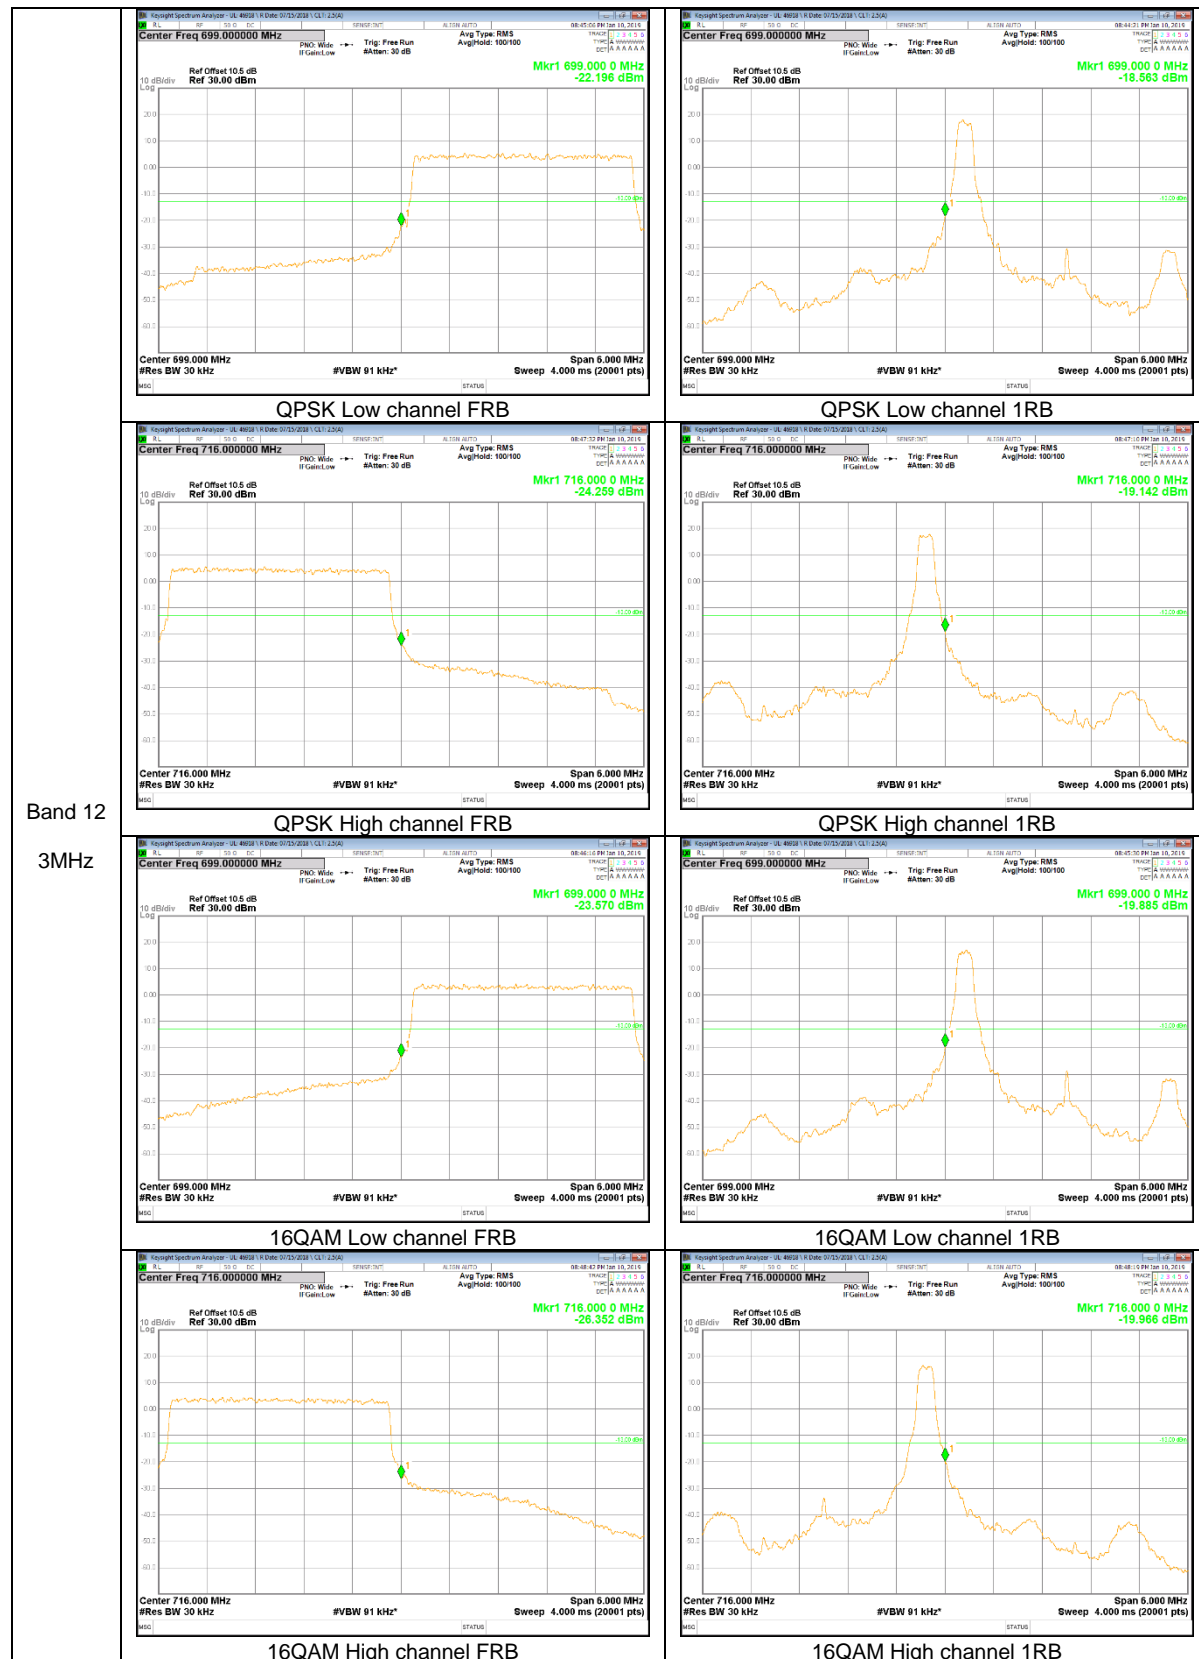

Band 2
 15MHz

Band 2
10MHz

Band 2
5MHz

LTE Band 5

Band 5
 10MHz

Band 5
3MHz

LTE Band 12

Band 12
 5MHz

Band 12
 3MHz

Band 12
 1.4MHz

LTE Band 13