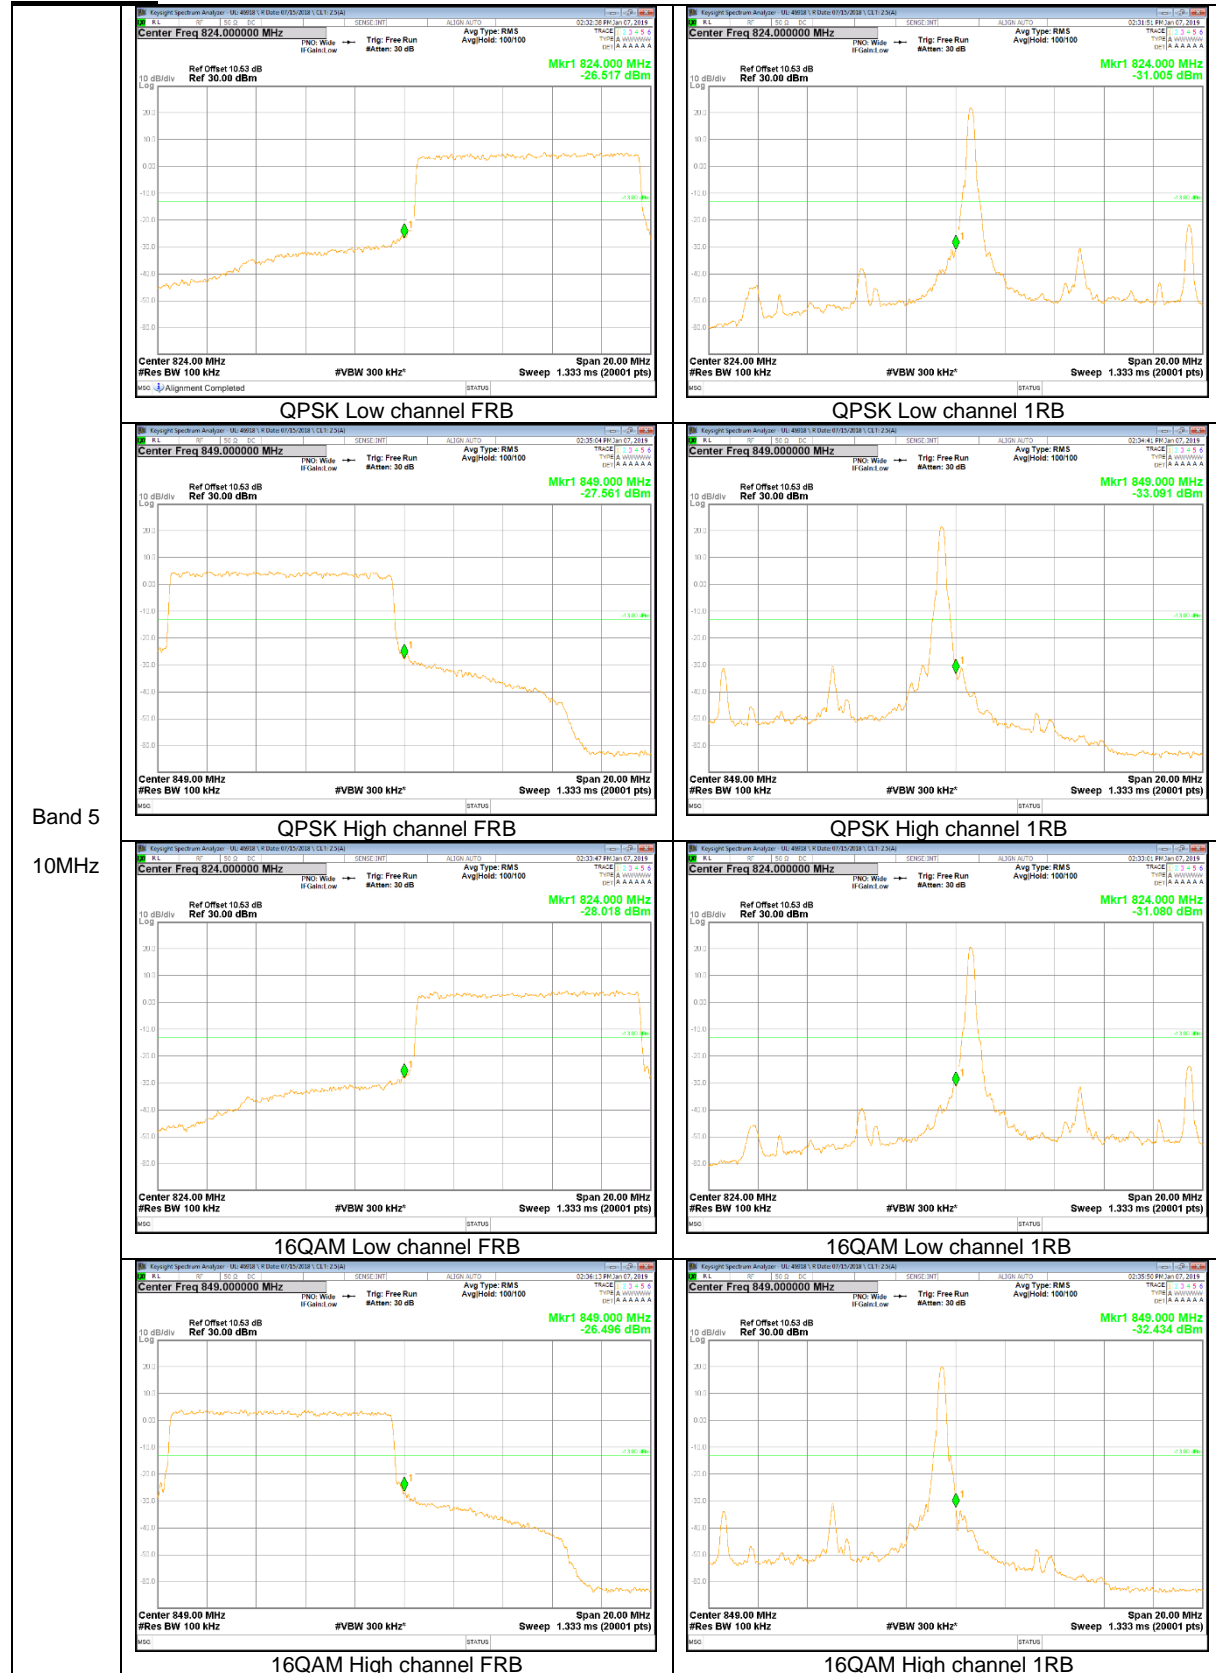

Band 2
 15MHz

Band 2
10MHz

Band 2
5MHz

LTE Band 5

Band 5
 10MHz

Band 5
3MHz

LTE Band 12

Band 12
 5MHz

Band 12
 3MHz

Band 12
 1.4MHz

LTE Band 13