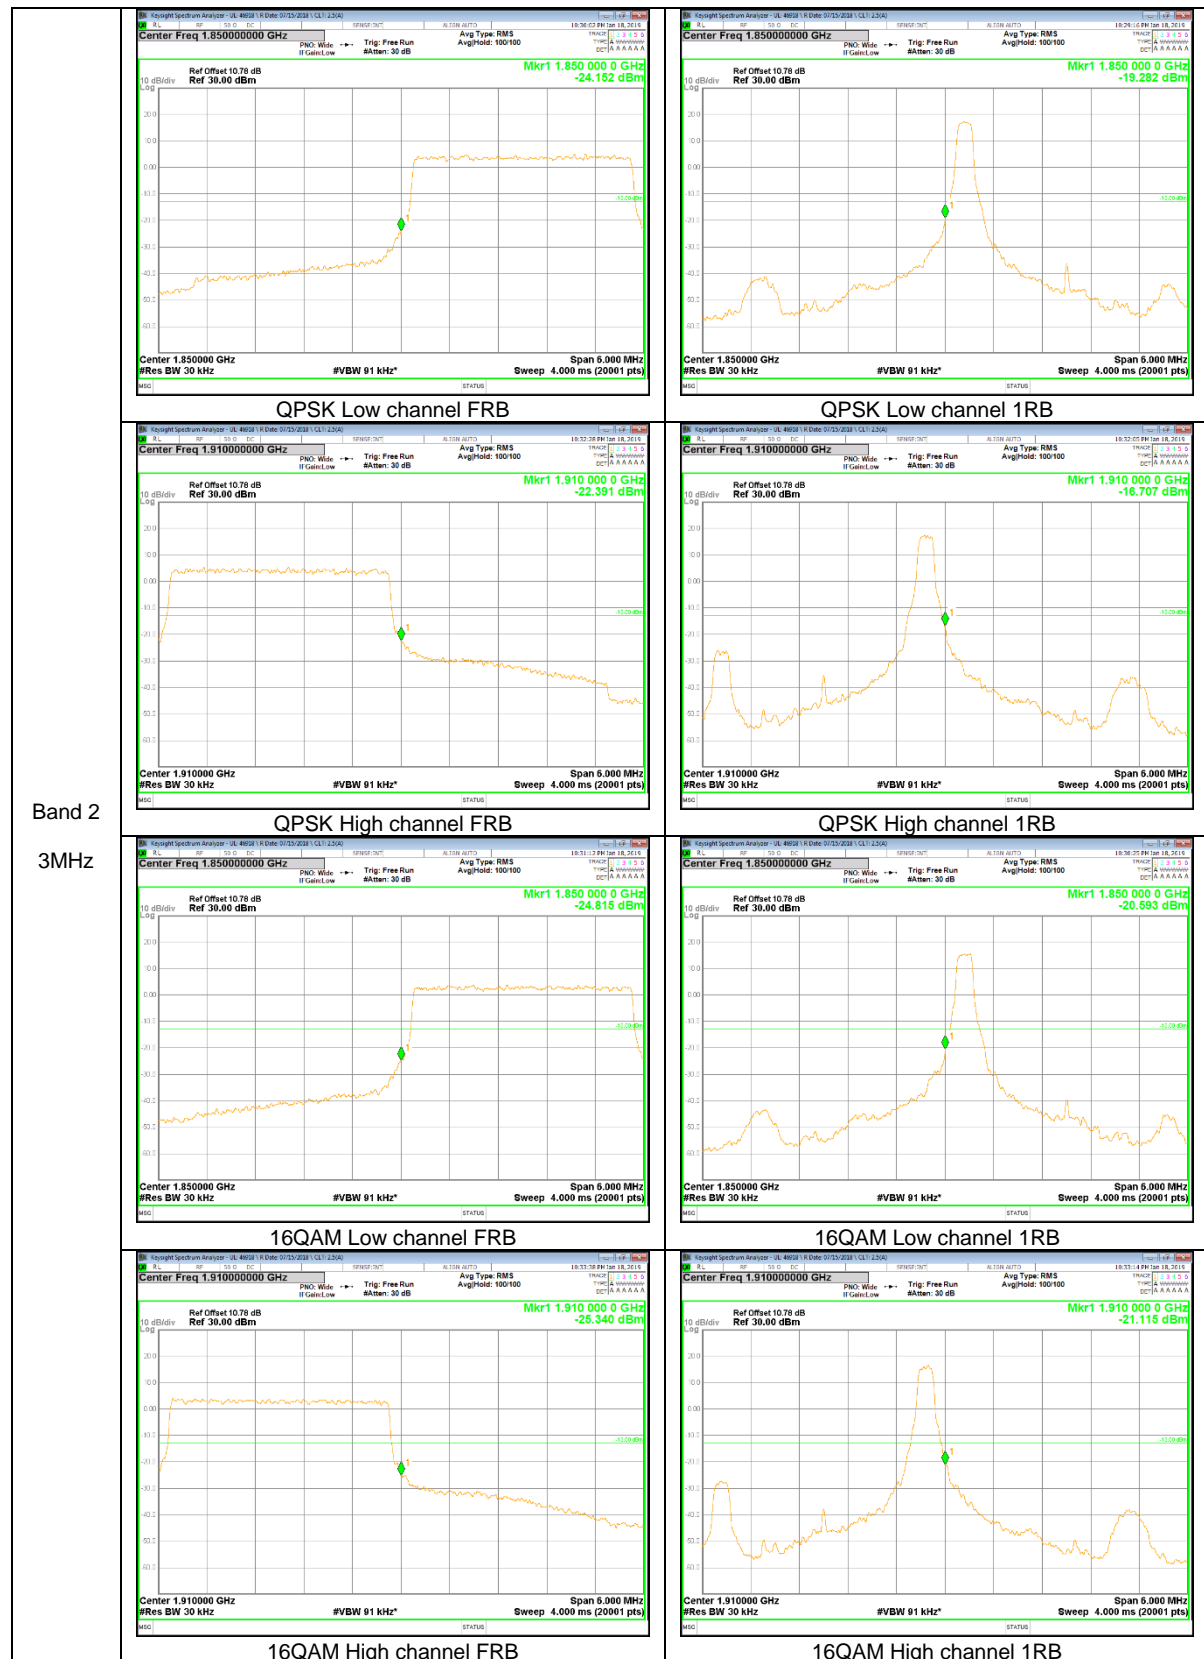

Band 2
 15MHz

Band 2
10MHz

Band 2
5MHz

LTE Band 5

Band 5
 10MHz

Band 5
3MHz

LTE Band 12

Band 12
 5MHz

Band 12
 3MHz

Band 12
 1.4MHz

LTE Band 13