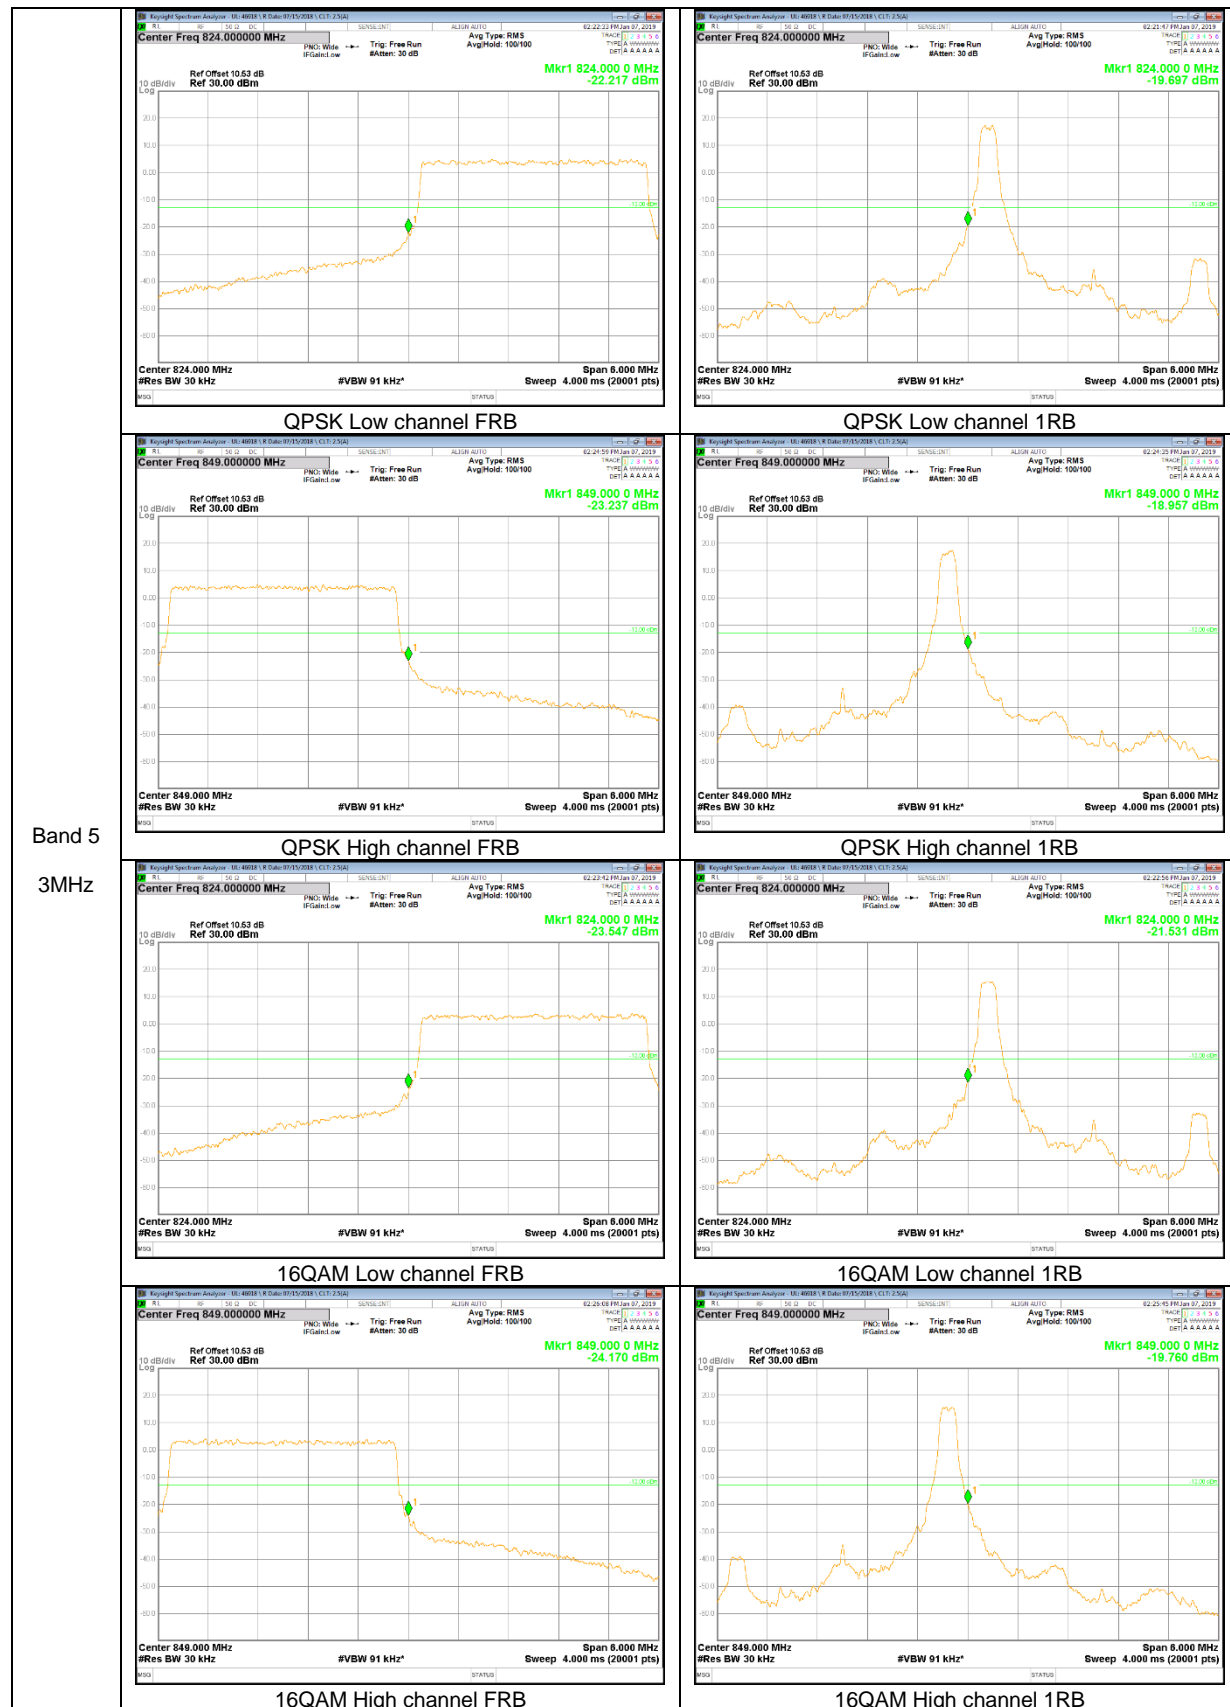

Band 2
 15MHz

Band 2
10MHz

Band 2
5MHz

LTE Band 5

Band 5
 10MHz

Band 5
3MHz

LTE Band 12

Band 12
 5MHz

Band 12
 3MHz

Band 12
 1.4MHz

LTE Band 13