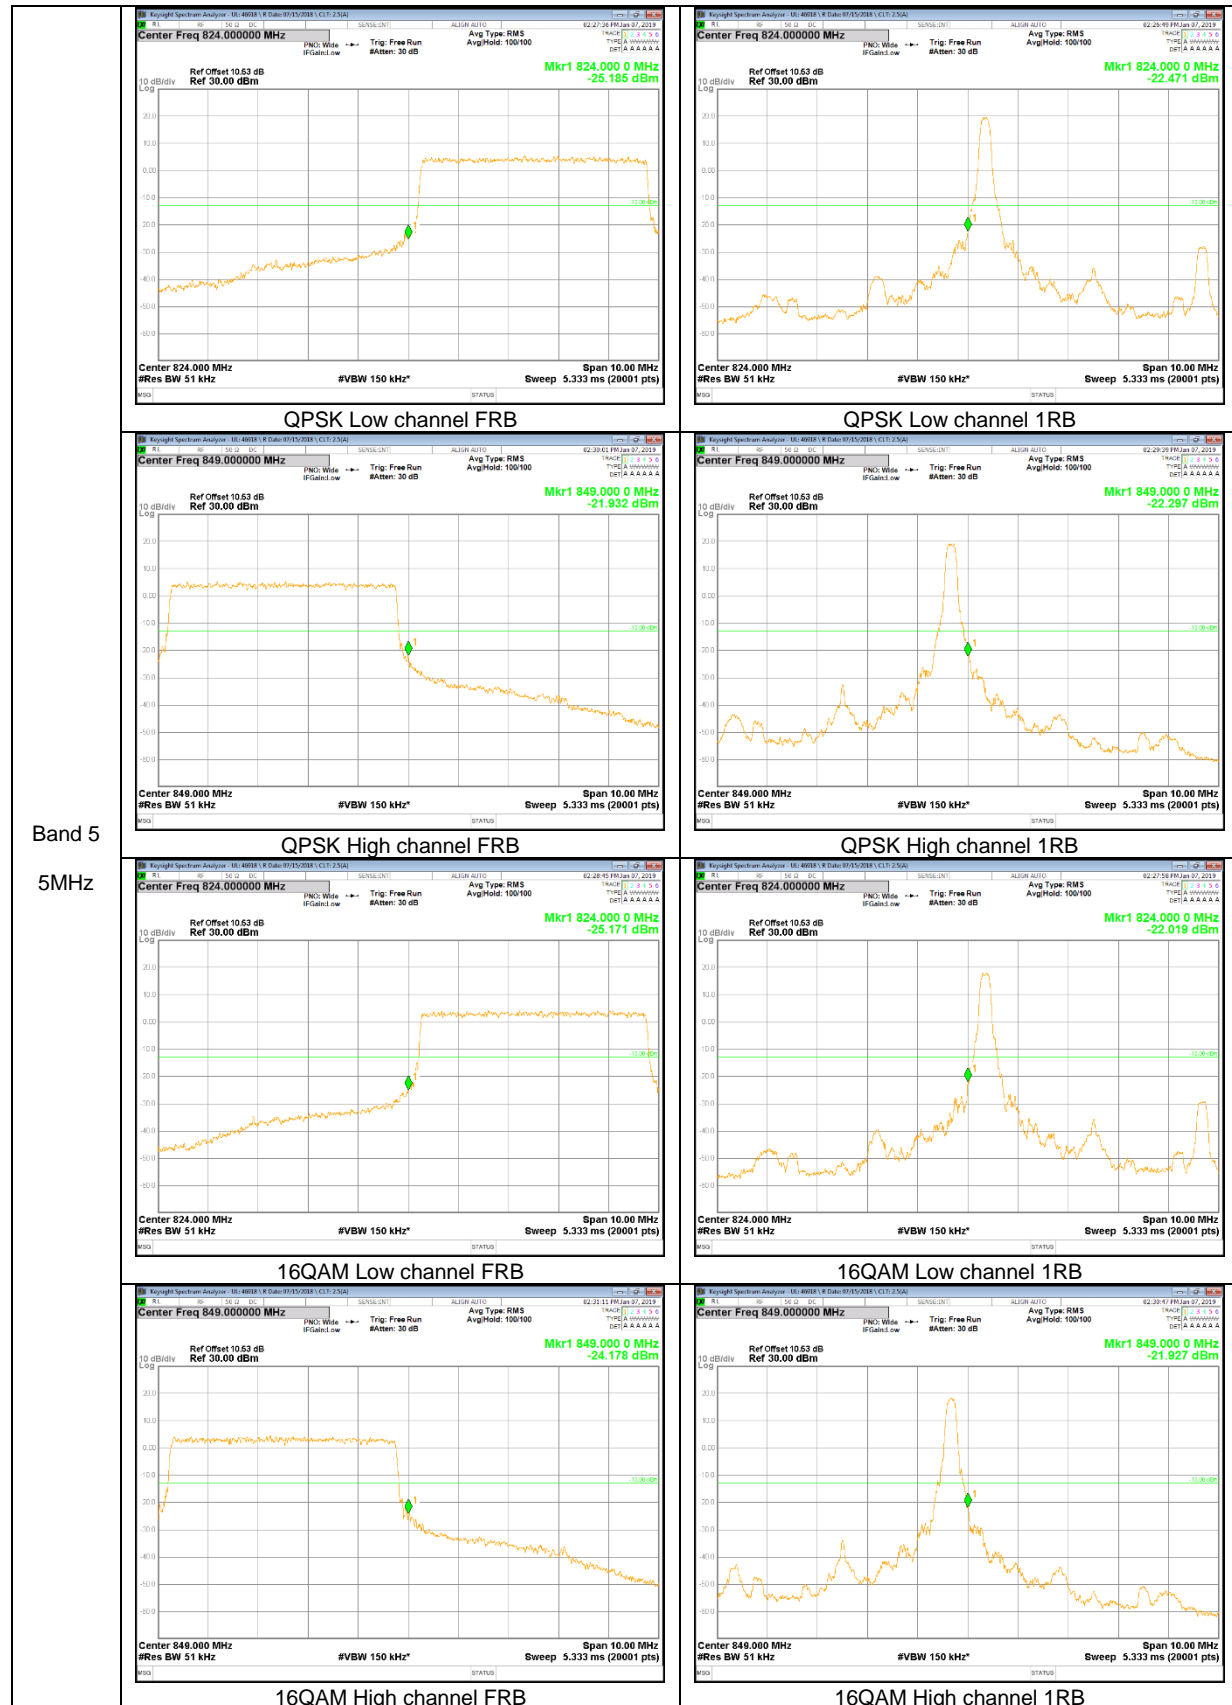

Band 2
 15MHz

Band 2
10MHz

Band 2
5MHz

LTE Band 5

Band 5
 10MHz

Band 5
3MHz

LTE Band 12

Band 12
 5MHz

Band 12
 3MHz

Band 12
 1.4MHz

LTE Band 13