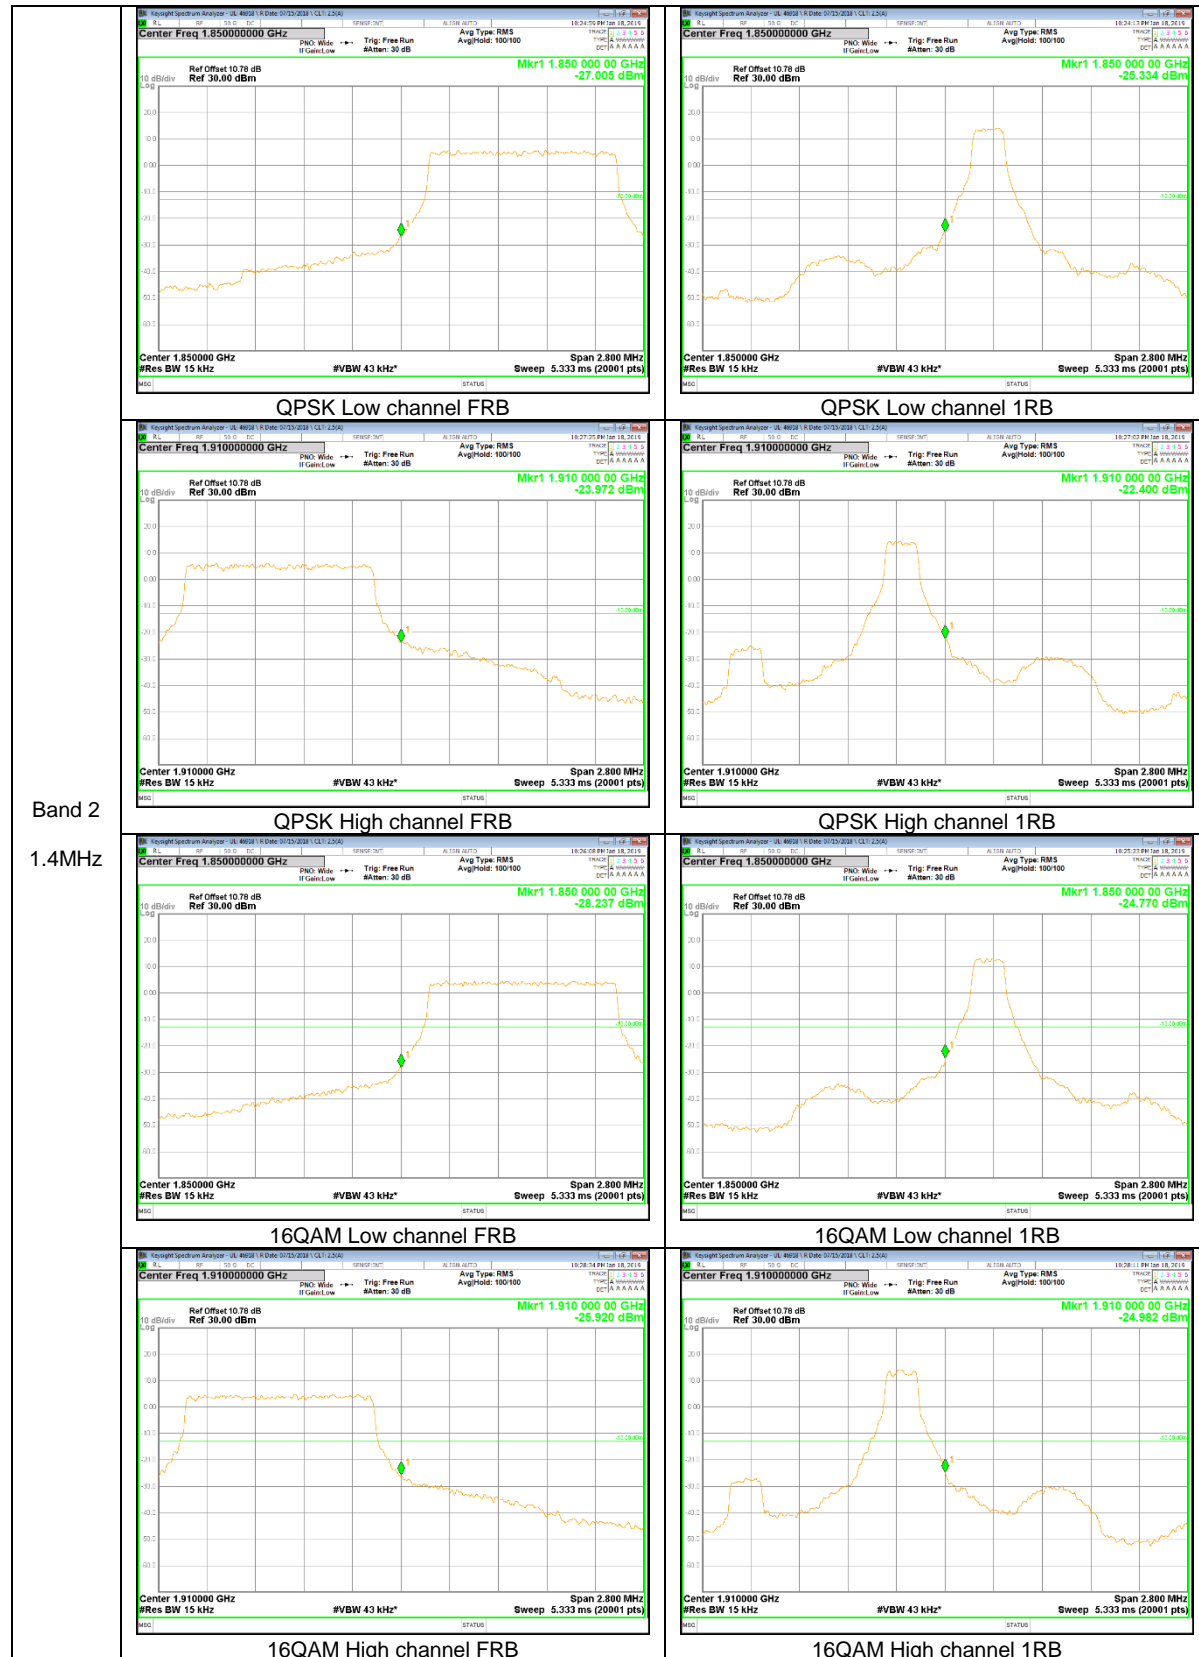

Band 2
 15MHz

Band 2
10MHz

Band 2
5MHz

LTE Band 5

Band 5
 10MHz

Band 5
3MHz

LTE Band 12

Band 12
 5MHz

Band 12
 3MHz

Band 12
 1.4MHz

LTE Band 13