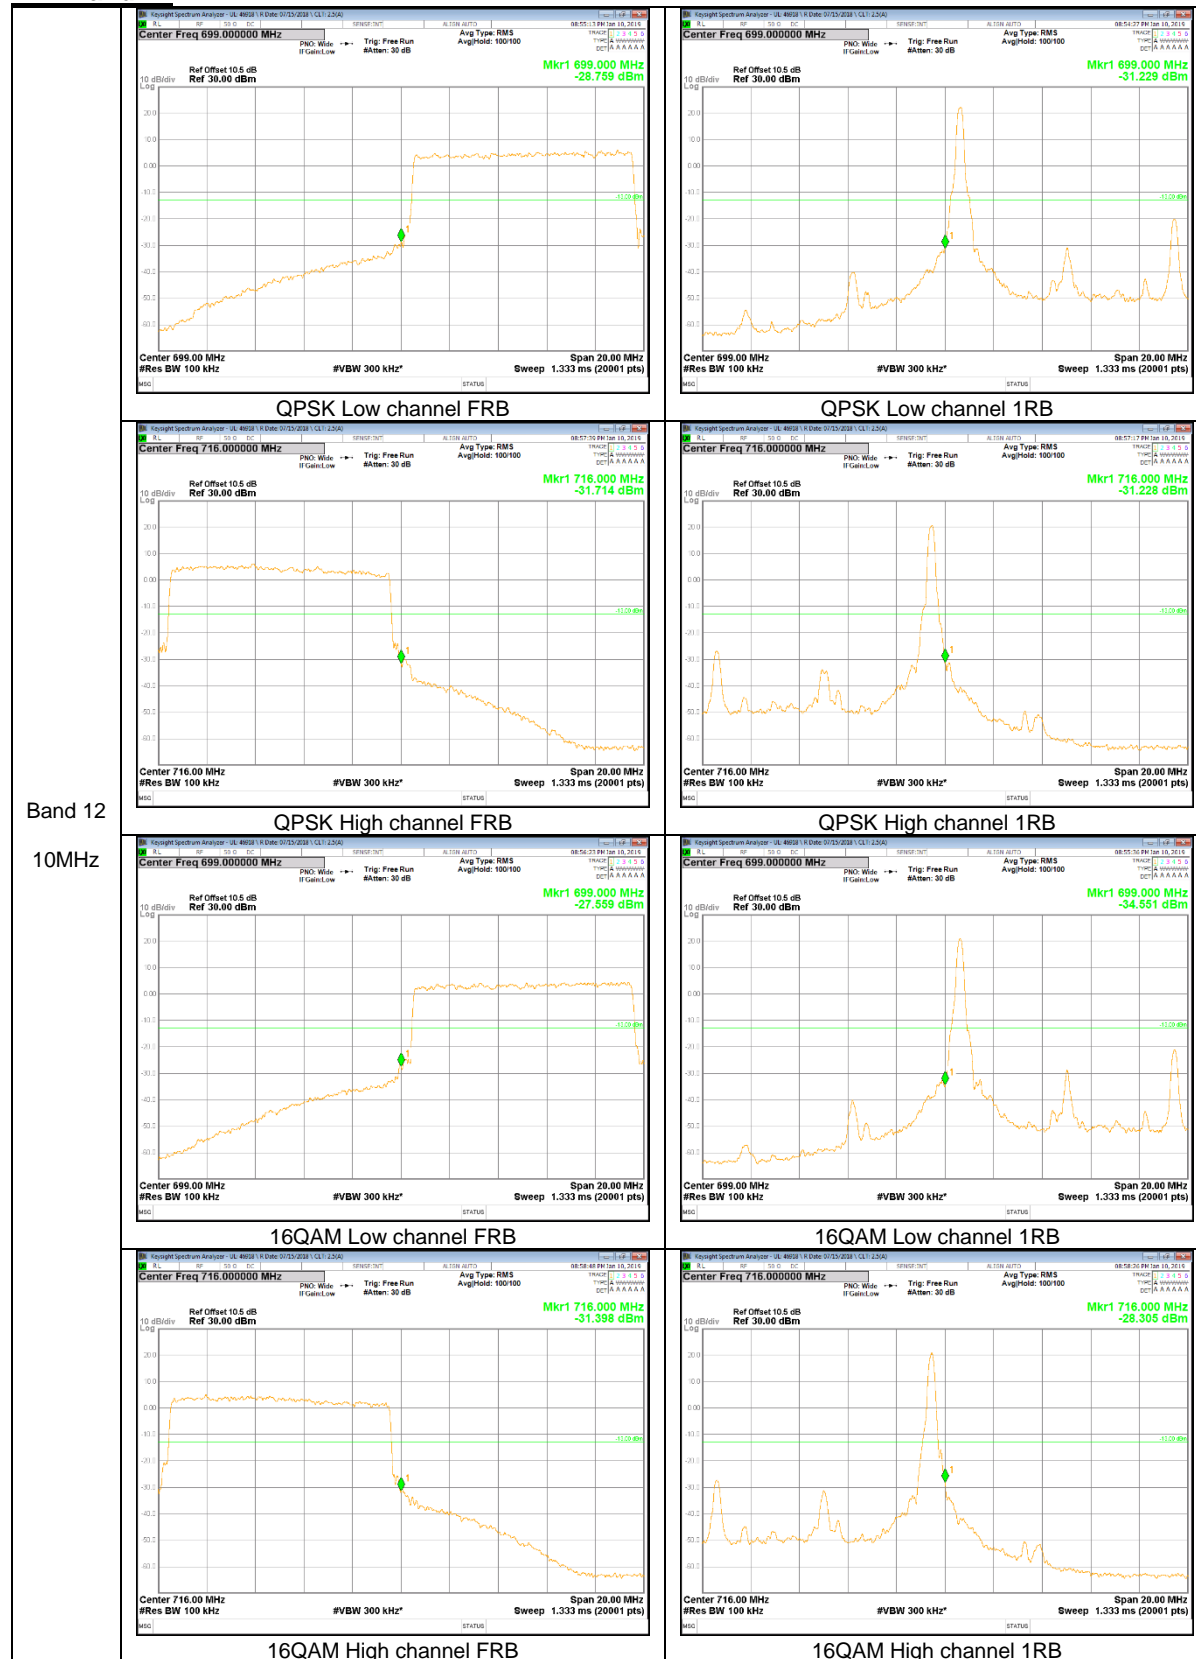

Band 2
 15MHz

Band 2
10MHz

Band 2
5MHz

LTE Band 5

Band 5
 10MHz

Band 5
3MHz

LTE Band 12

Band 12
 5MHz

Band 12
 3MHz

Band 12
 1.4MHz

LTE Band 13