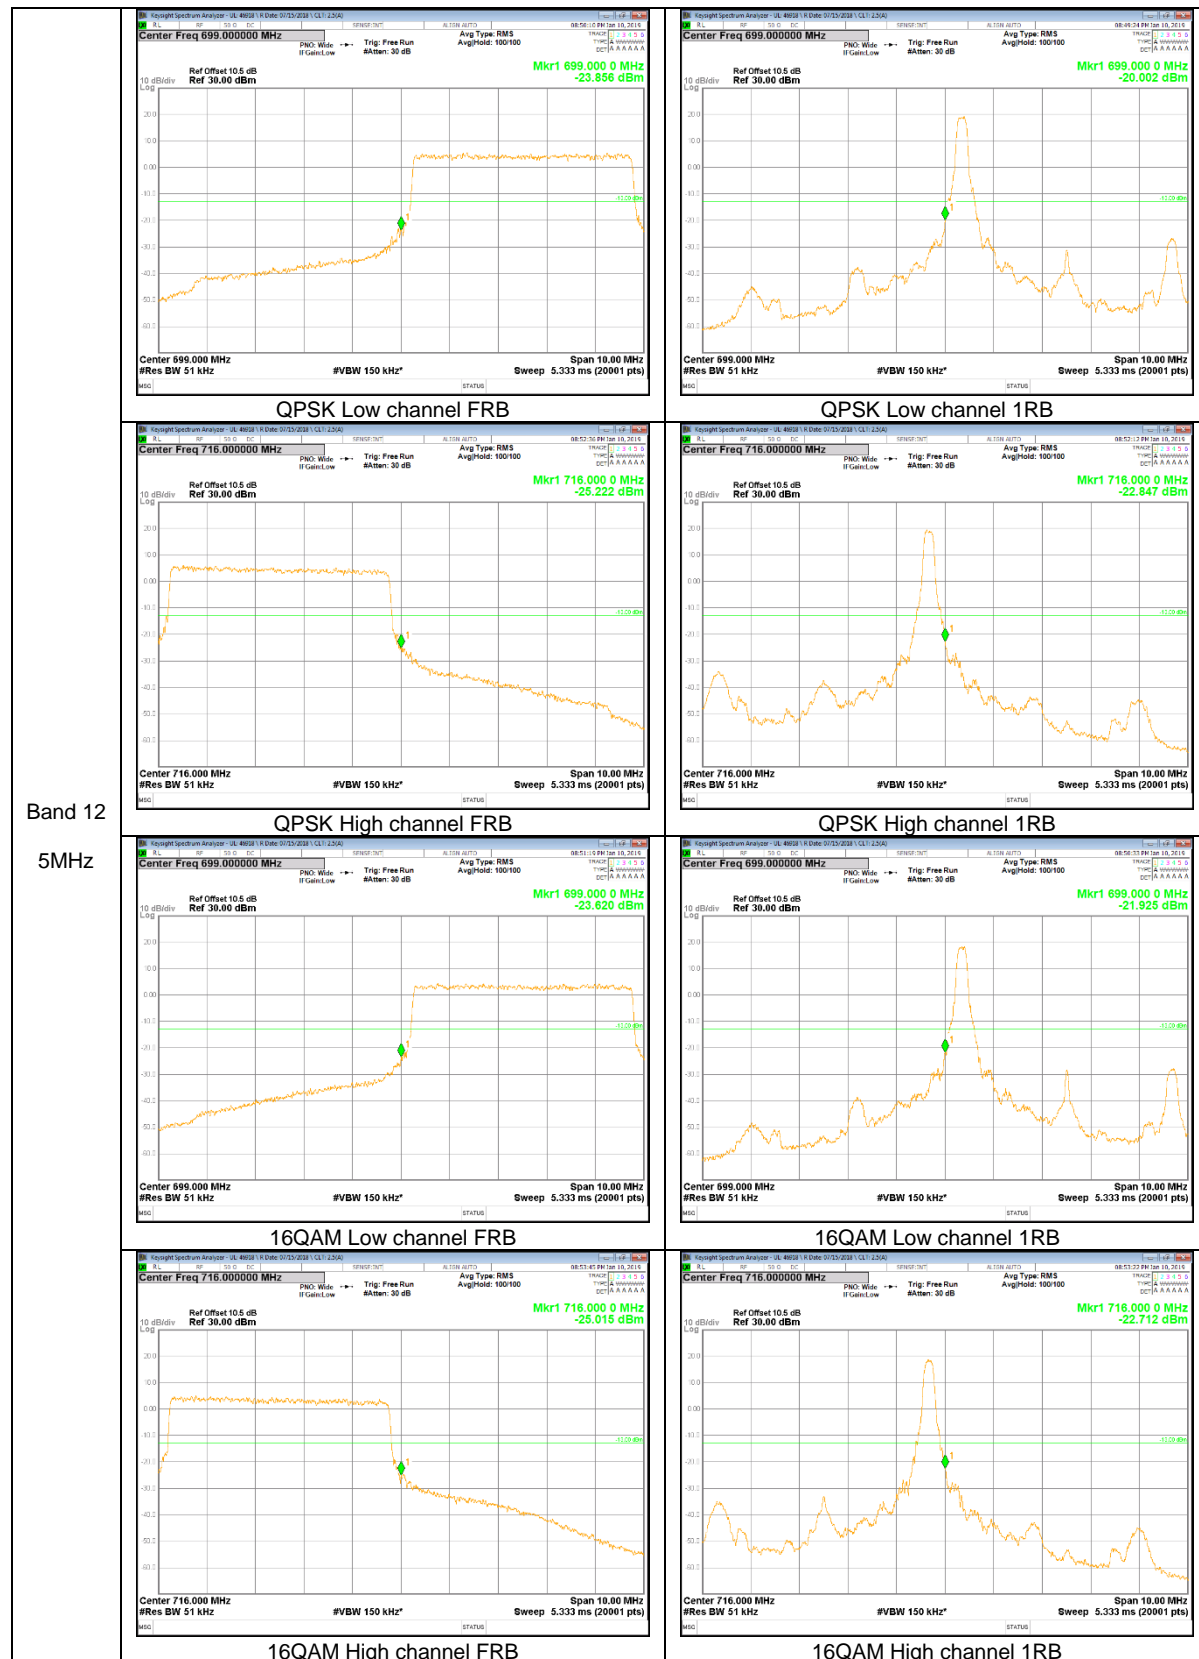

Band 2
 15MHz

Band 2
10MHz

Band 2
5MHz

LTE Band 5

Band 5
 10MHz

Band 5
3MHz

LTE Band 12

Band 12
 5MHz

Band 12
 3MHz

Band 12
 1.4MHz

LTE Band 13