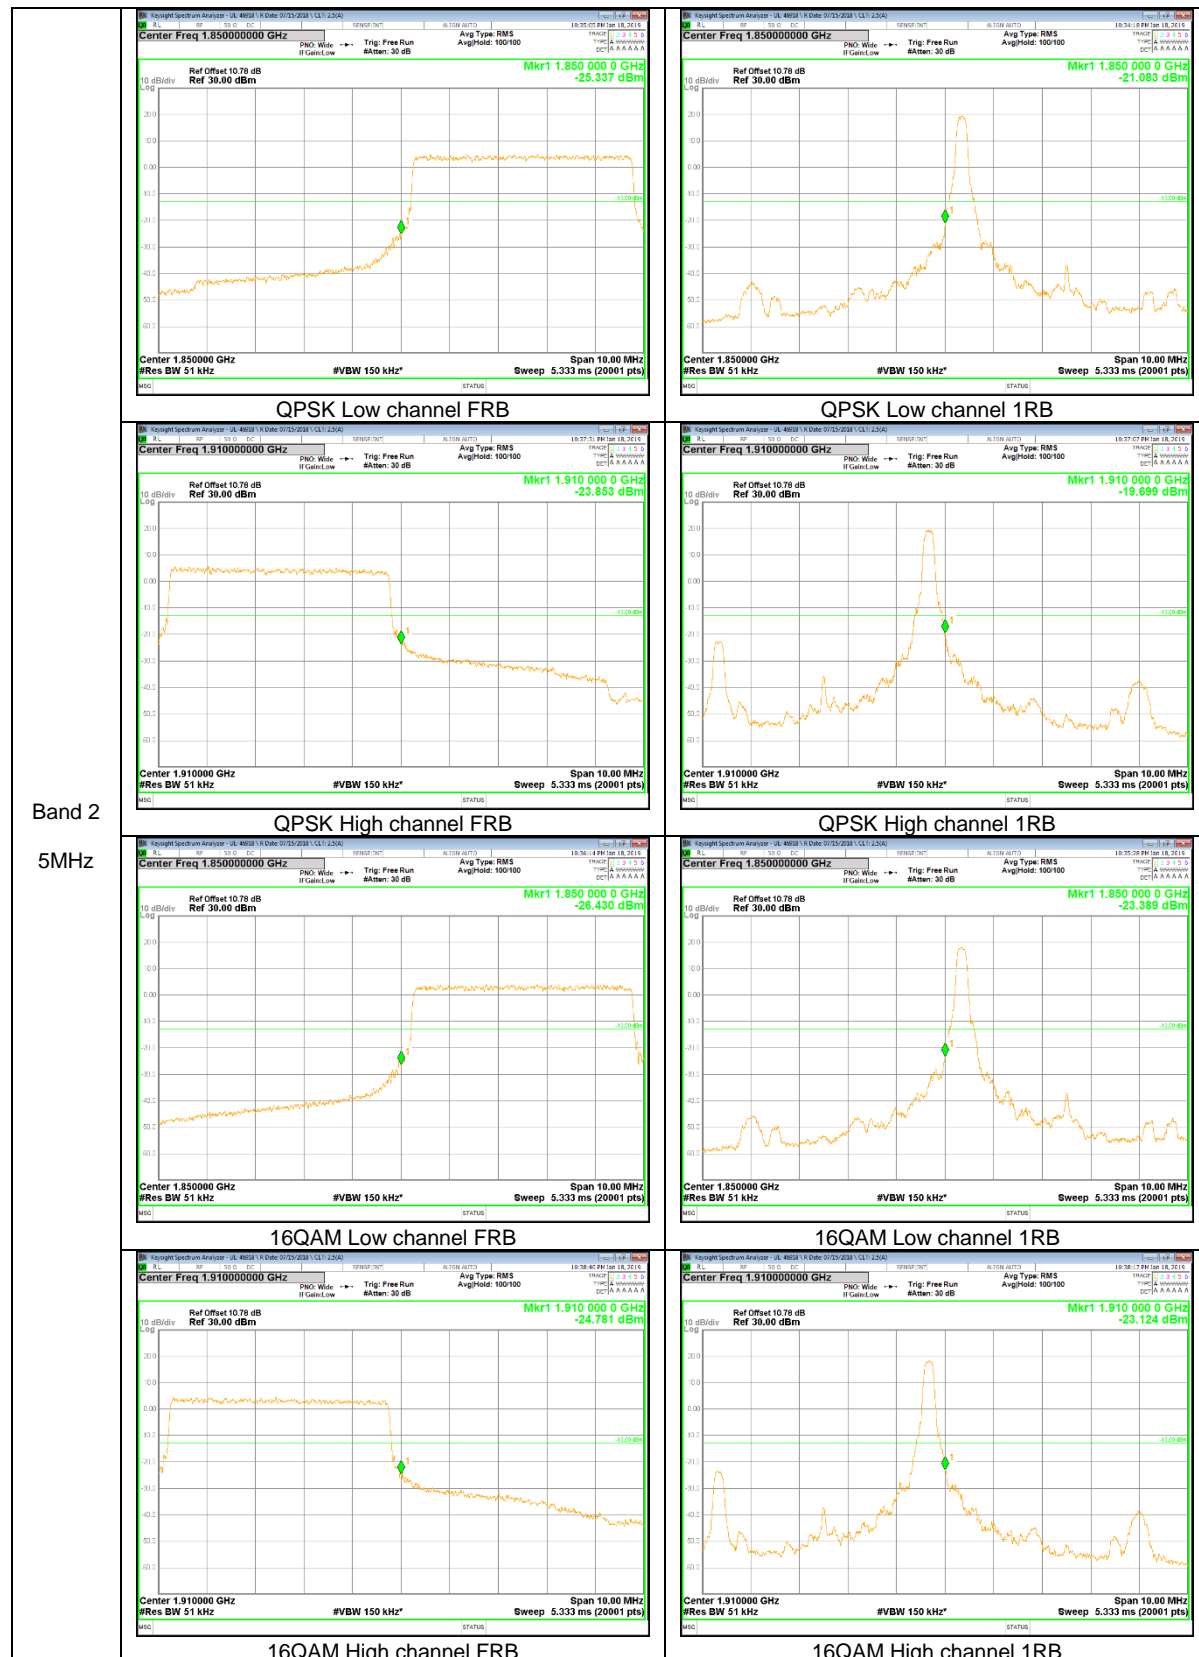

Band 2
 15MHz

Band 2
10MHz

Band 2
5MHz

LTE Band 5

Band 5
 10MHz

Band 5
3MHz

LTE Band 12

Band 12
 5MHz

Band 12
 3MHz

Band 12
 1.4MHz

LTE Band 13