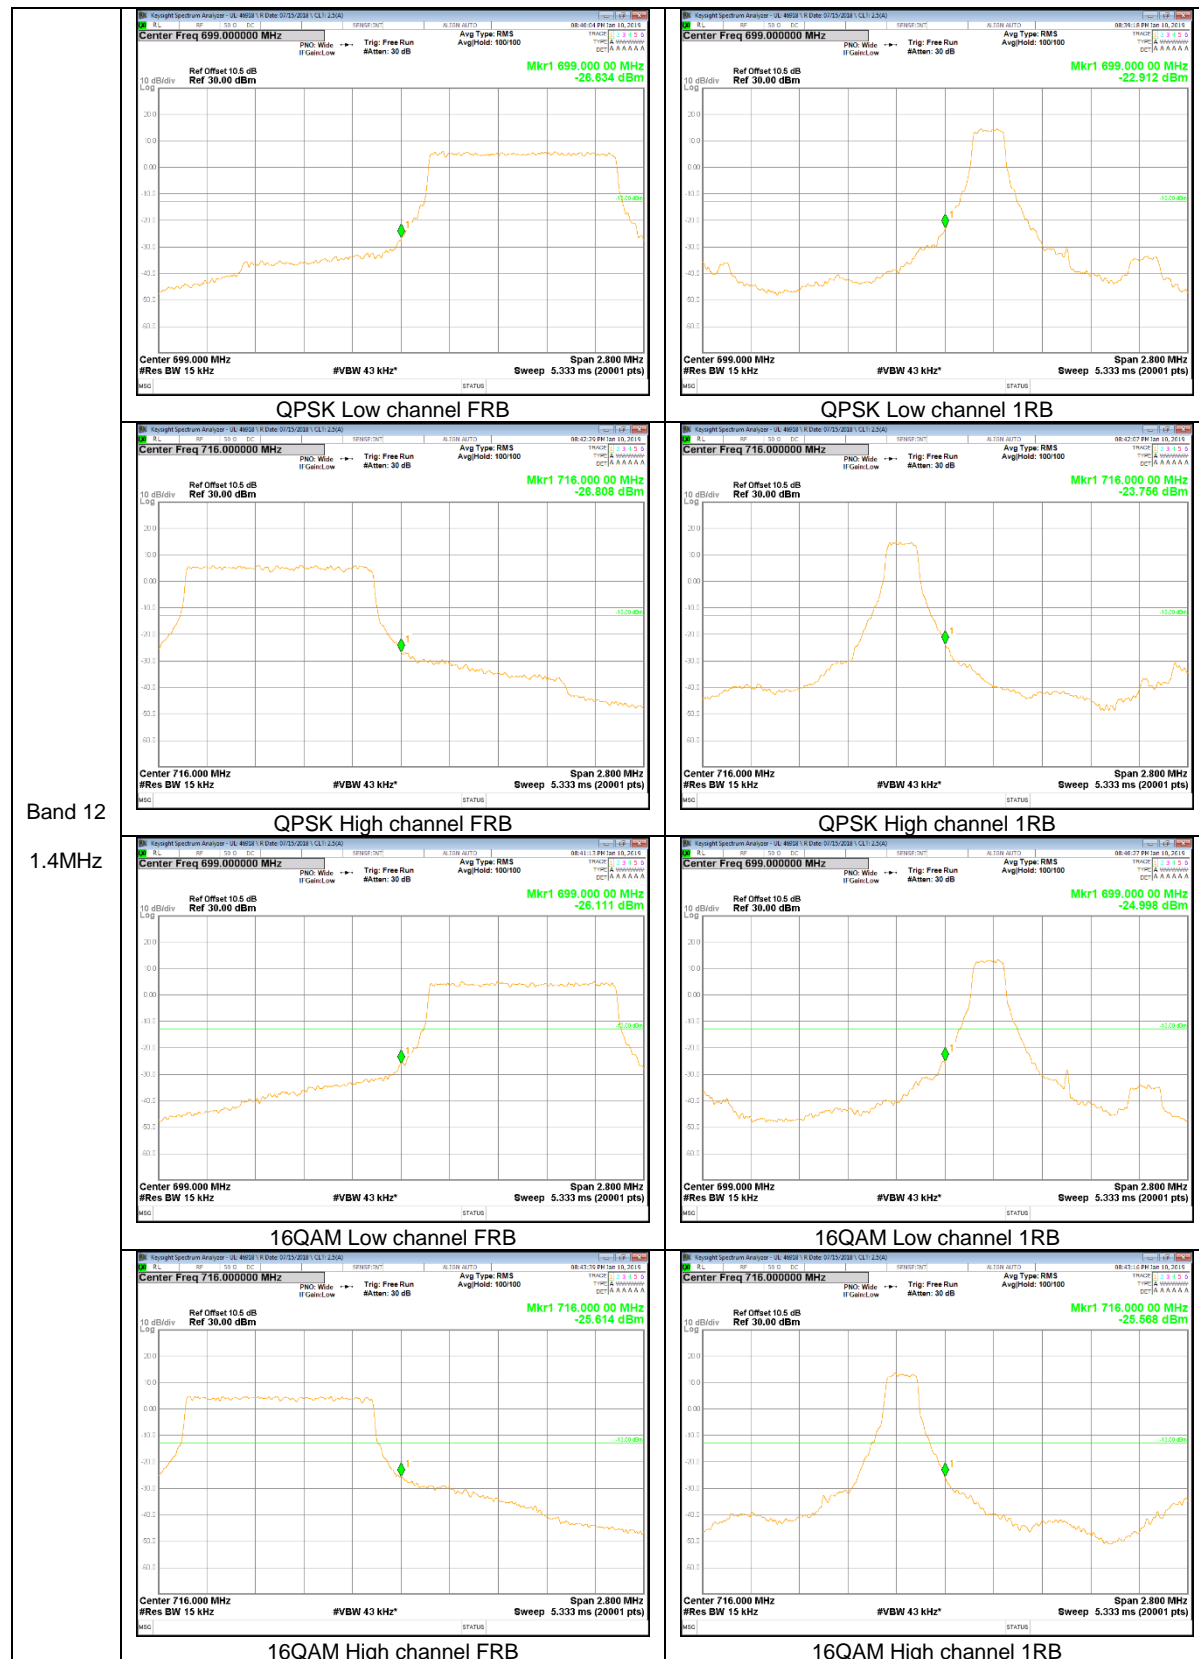

Band 2
 15MHz

Band 2
10MHz

Band 2
5MHz

LTE Band 5

Band 5
 10MHz

Band 5
3MHz

LTE Band 12

Band 12
 5MHz

Band 12
 3MHz

Band 12
 1.4MHz

LTE Band 13