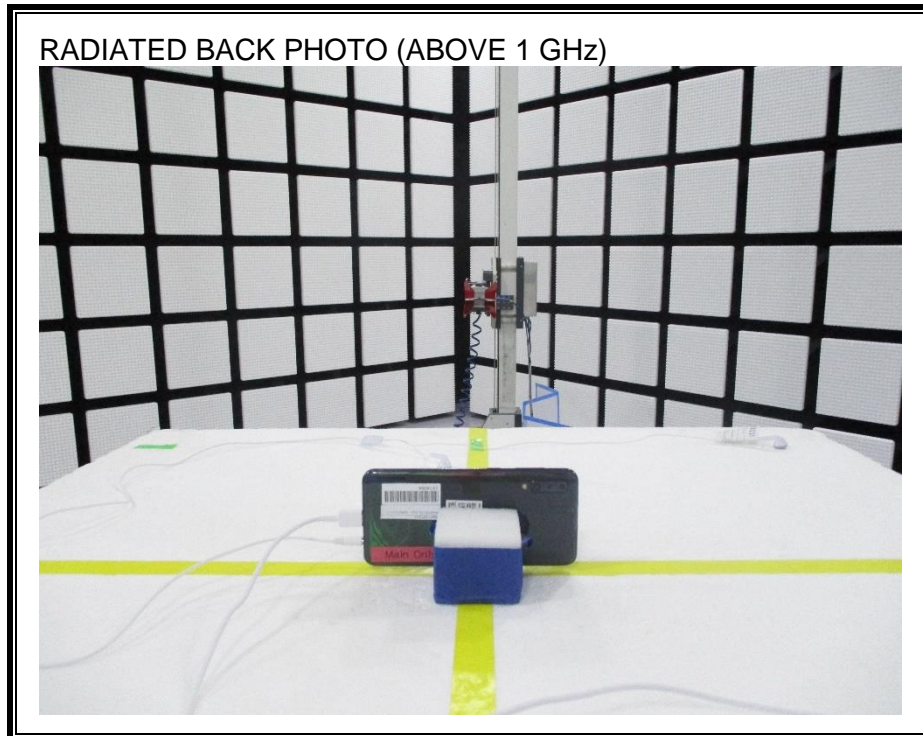

9. SETUP PHOTOS

ANTENNA PORT CONDUCTED RF MEASUREMENT SETUP

RADIATED RF MEASUREMENT SETUP (BELOW 1 GHz)

RADIATED RF MEASUREMENT SETUP (ABOVE 1 GHz)

RADIATED RF MEASUREMENT SETUP FOR PORTABLE CONFIGURATION

POWERLINE CONDUCTED EMISSIONS MEASUREMENT SETUP

END OF REPORT