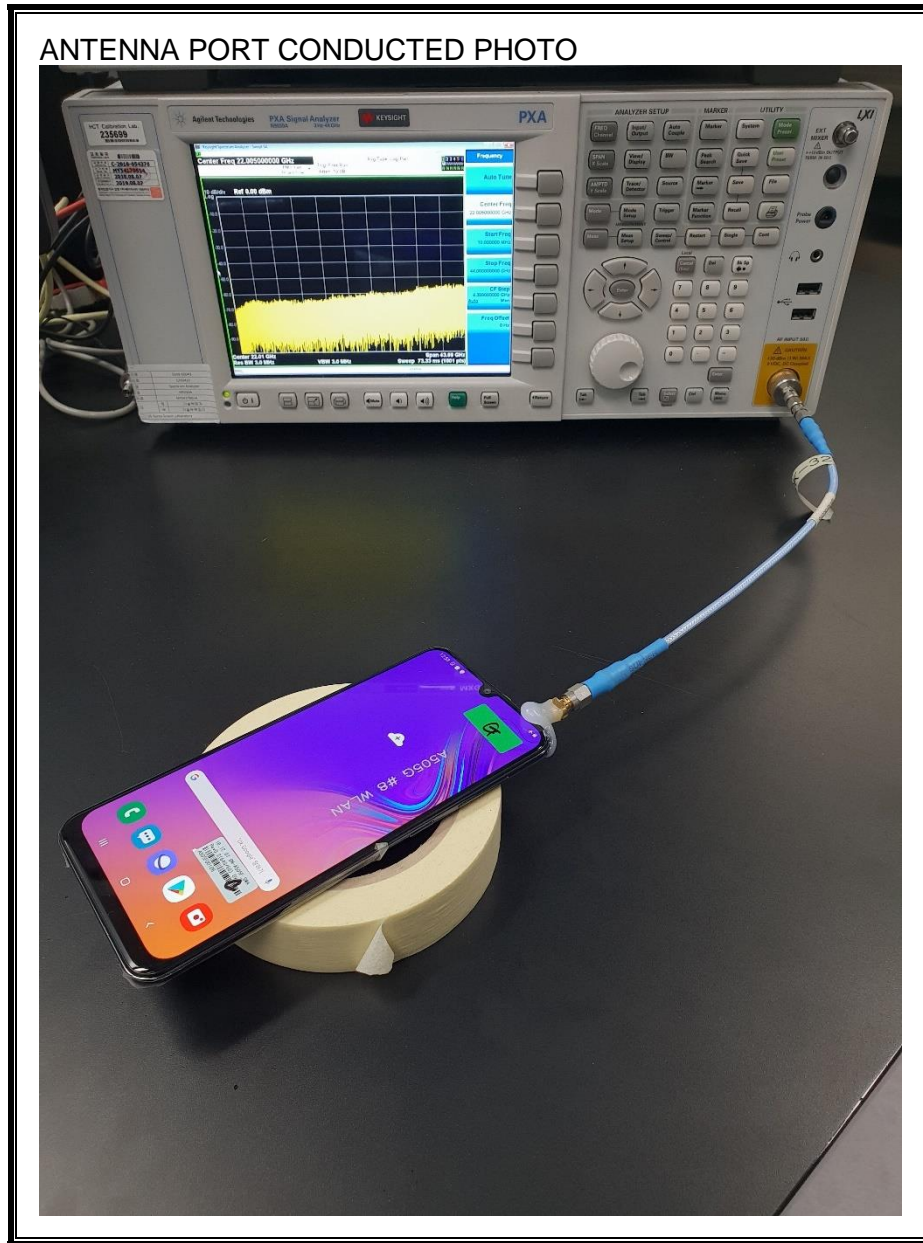

9. SETUP PHOTOS

ANTENNA PORT CONDUCTED RF MEASUREMENT SETUP

RADIATED RF MEASUREMENT SETUP (BELOW 1 GHz)

RADIATED RF MEASUREMENT SETUP (ABOVE 1 GHz)

RADIATED RF MEASUREMENT SETUP FOR PORTABLE CONFIGURATION

POWERLINE CONDUCTED EMISSIONS MEASUREMENT SETUP

END OF REPORT