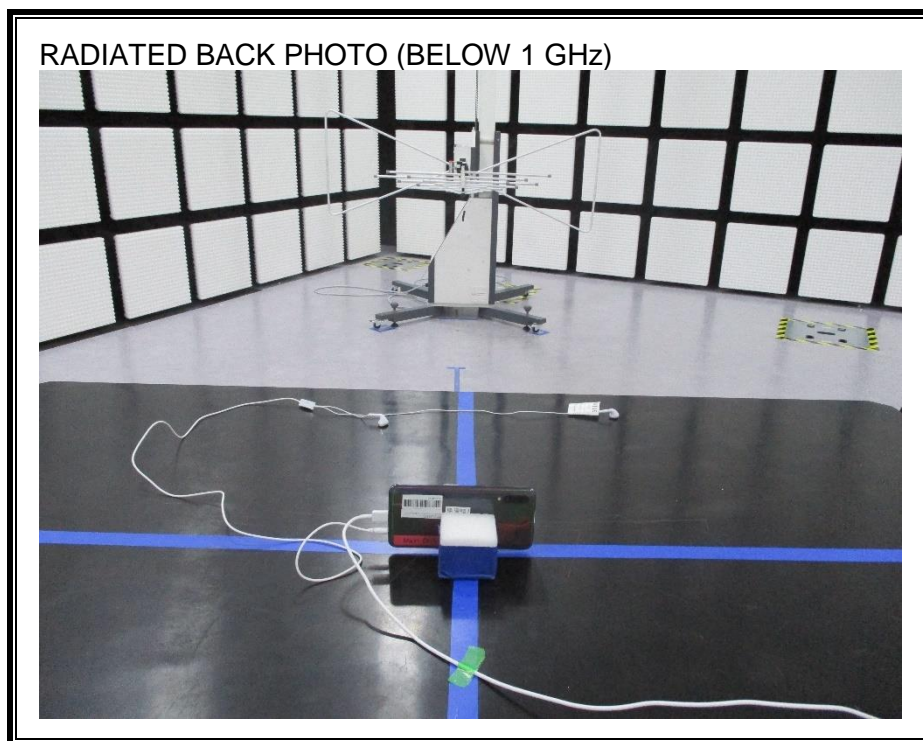

9. SETUP PHOTOS

ANTENNA PORT CONDUCTED RF MEASUREMENT SETUP

RADIATED RF MEASUREMENT SETUP (BELOW 1 GHz)

RADIATED RF MEASUREMENT SETUP (ABOVE 1 GHz)

RADIATED RF MEASUREMENT SETUP FOR PORTABLE CONFIGURATION

POWERLINE CONDUCTED EMISSIONS MEASUREMENT SETUP

END OF REPORT